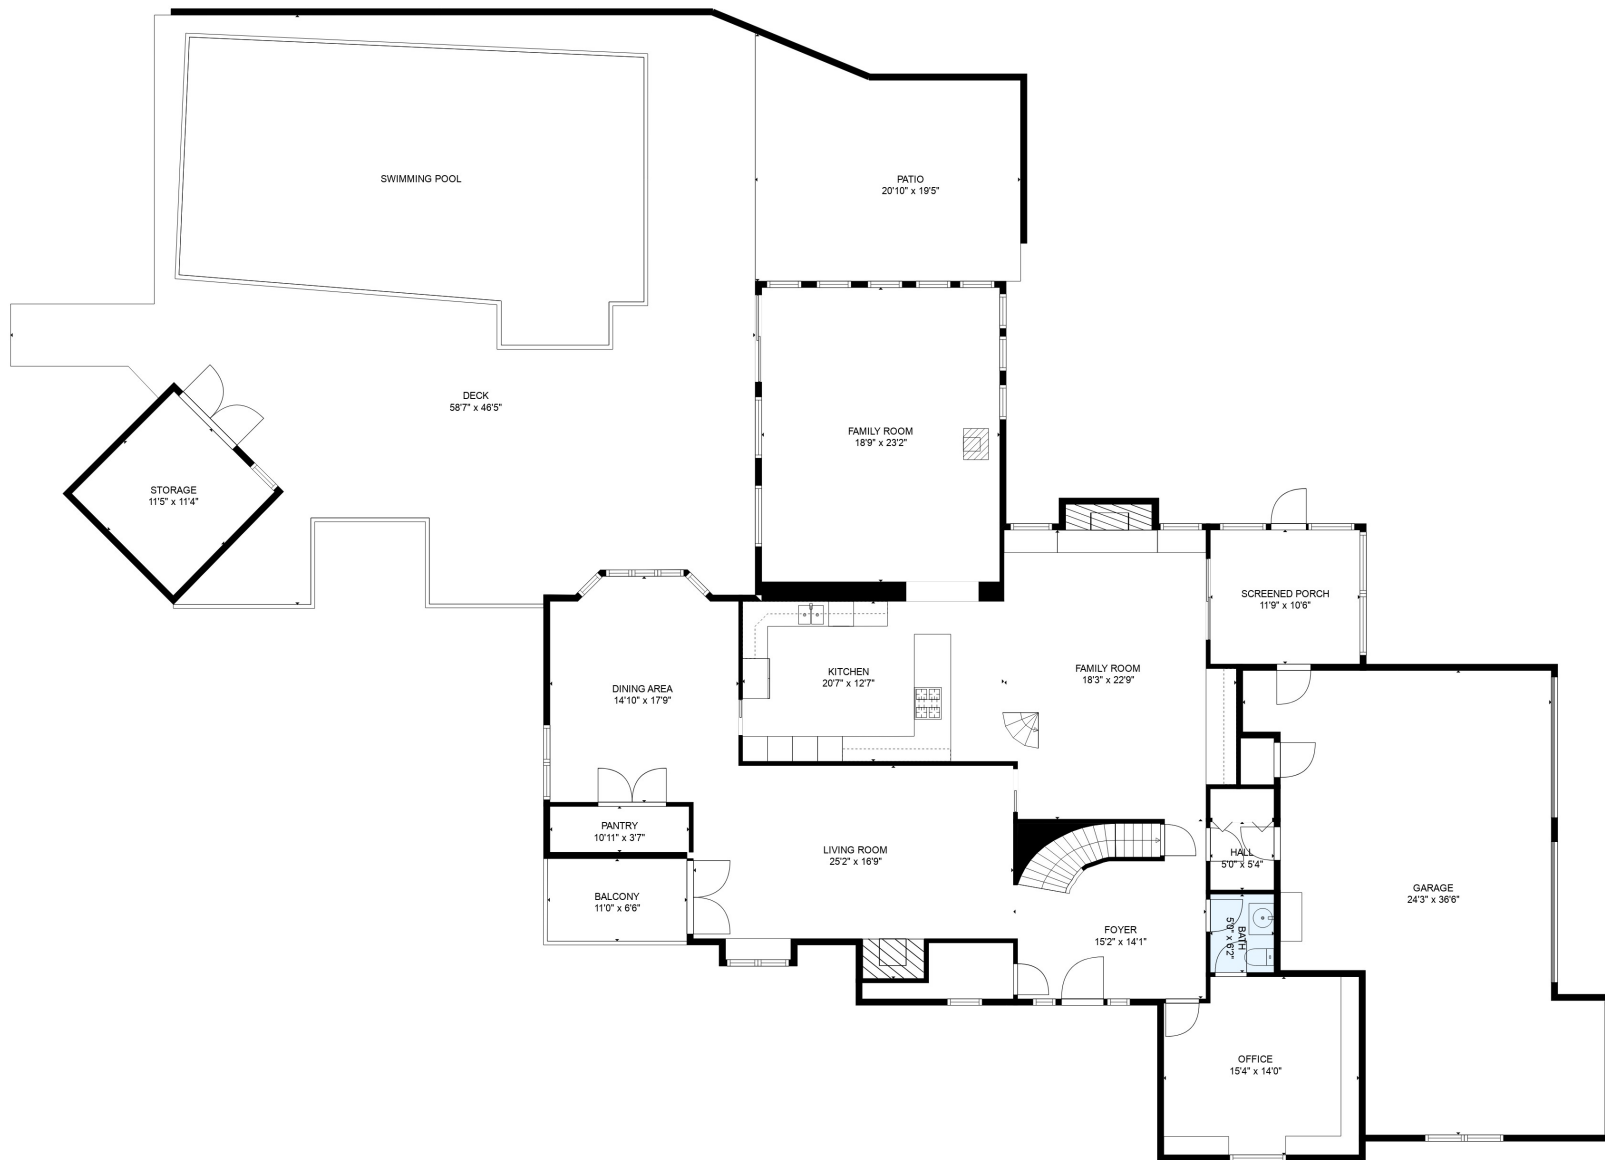

TOTAL: 5362 sq. ft
 Below Ground: 866 sq. ft, FLOOR 2: 2329 sq. ft, FLOOR 3: 2167 sq. ft
 EXCLUDED AREAS: STORAGE: 377 sq. ft, PATIO: 551 sq. ft, BASEMENT: 541 sq. ft,
 GARAGE: 752 sq. ft, SCREENED PORCH: 124 sq. ft, BALCONY: 71 sq. ft,
 DECK: 2055 sq. ft, FIREPLACE: 10 sq. ft, LOW CEILING: 134 sq. ft,
 OPEN TO BELOW: 144 sq. ft

MEASUREMENTS ARE DEEMED RELIABLE BUT ARE NOT GUARANTEED.

TOTAL: 5362 sq. ft

Below Ground: 866 sq. ft, FLOOR 2: 2329 sq. ft, FLOOR 3: 2167 sq. ft
 EXCLUDED AREAS: STORAGE: 377 sq. ft, PATIO: 551 sq. ft, BASEMENT: 541 sq. ft,
 GARAGE: 752 sq. ft, SCREENED PORCH: 124 sq. ft, BALCONY: 71 sq. ft,
 DECK: 2055 sq. ft, FIREPLACE: 10 sq. ft, LOW CEILING: 134 sq. ft,
 OPEN TO BELOW: 144 sq. ft