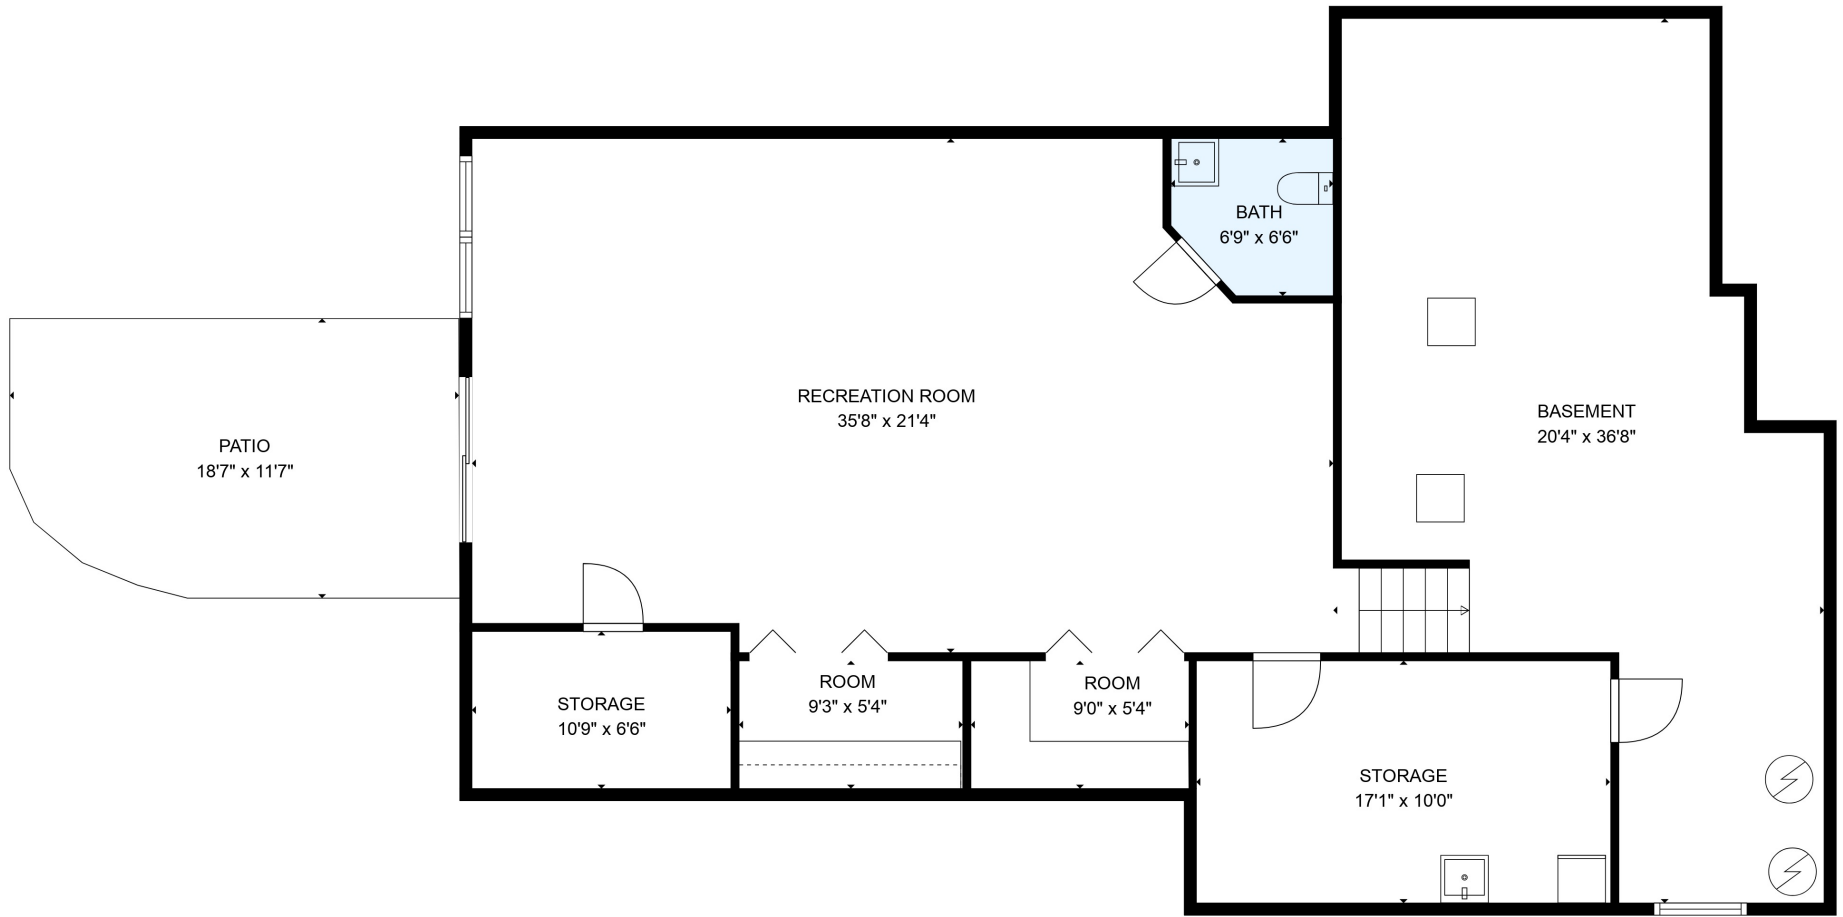

TOTAL: 5362 sq. ft
 Below Ground: 866 sq. ft, FLOOR 2: 2329 sq. ft, FLOOR 3: 2167 sq. ft
 EXCLUDED AREAS: STORAGE: 377 sq. ft, PATIO: 551 sq. ft, BASEMENT: 541 sq. ft,
 GARAGE: 752 sq. ft, SCREENED PORCH: 124 sq. ft, BALCONY: 71 sq. ft,
 DECK: 2055 sq. ft, FIREPLACE: 10 sq. ft, LOW CEILING: 134 sq. ft,
 OPEN TO BELOW: 144 sq. ft

MEASUREMENTS ARE DEEMED RELIABLE BUT ARE NOT GUARANTEED.

TOTAL: 5362 sq. ft

Below Ground: 866 sq. ft, FLOOR 2: 2329 sq. ft, FLOOR 3: 2167 sq. ft
 EXCLUDED AREAS: STORAGE: 377 sq. ft, PATIO: 551 sq. ft, BASEMENT: 541 sq. ft,
 GARAGE: 752 sq. ft, SCREENED PORCH: 124 sq. ft, BALCONY: 71 sq. ft,
 DECK: 2055 sq. ft, FIREPLACE: 10 sq. ft, LOW CEILING: 134 sq. ft,
 OPEN TO BELOW: 144 sq. ft