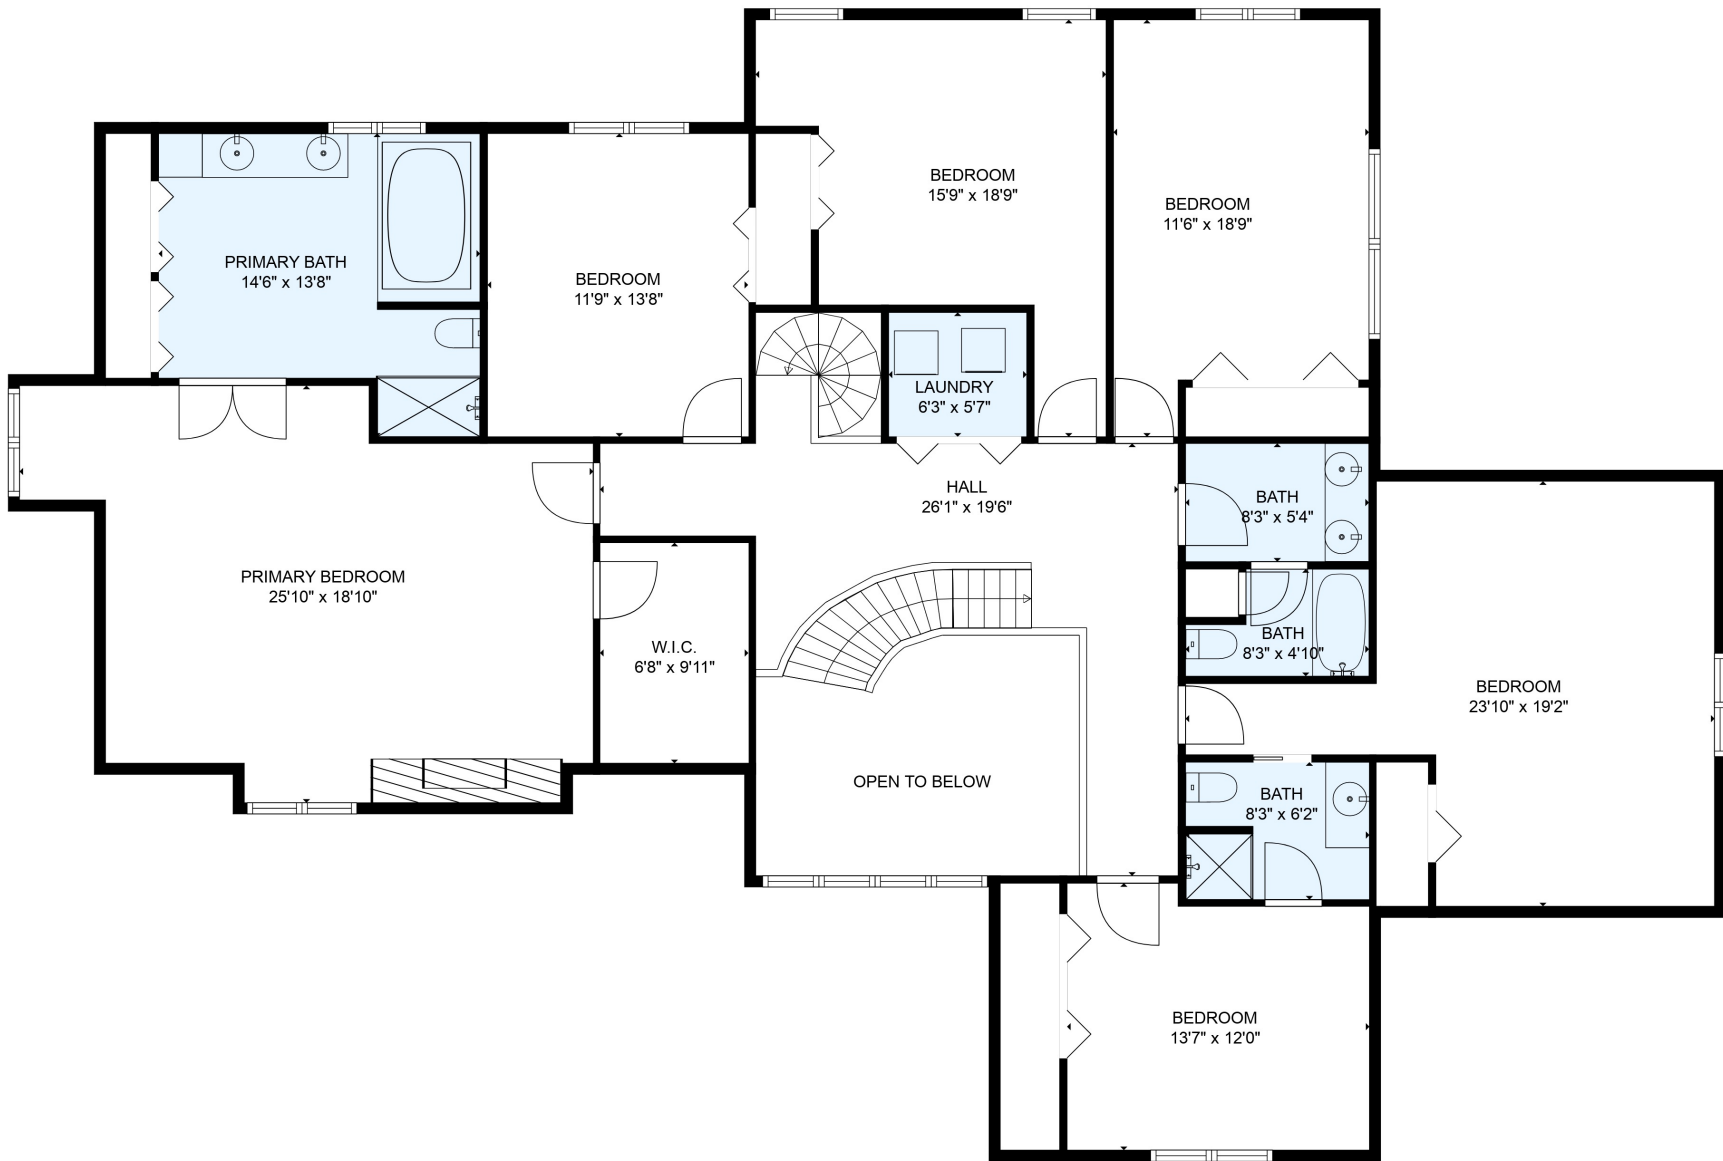

TOTAL: 5362 sq. ft
 Below Ground: 866 sq. ft, FLOOR 2: 2329 sq. ft, FLOOR 3: 2167 sq. ft
 EXCLUDED AREAS: STORAGE: 377 sq. ft, PATIO: 551 sq. ft, BASEMENT: 541 sq. ft,
 GARAGE: 752 sq. ft, SCREENED PORCH: 124 sq. ft, BALCONY: 71 sq. ft,
 DECK: 2055 sq. ft, FIREPLACE: 10 sq. ft, LOW CEILING: 134 sq. ft,
 OPEN TO BELOW: 144 sq. ft

MEASUREMENTS ARE DEEMED RELIABLE BUT ARE NOT GUARANTEED.

TOTAL: 5362 sq. ft

Below Ground: 866 sq. ft, FLOOR 2: 2329 sq. ft, FLOOR 3: 2167 sq. ft
 EXCLUDED AREAS: STORAGE: 377 sq. ft, PATIO: 551 sq. ft, BASEMENT: 541 sq. ft,
 GARAGE: 752 sq. ft, SCREENED PORCH: 124 sq. ft, BALCONY: 71 sq. ft,
 DECK: 2055 sq. ft, FIREPLACE: 10 sq. ft, LOW CEILING: 134 sq. ft,
 OPEN TO BELOW: 144 sq. ft