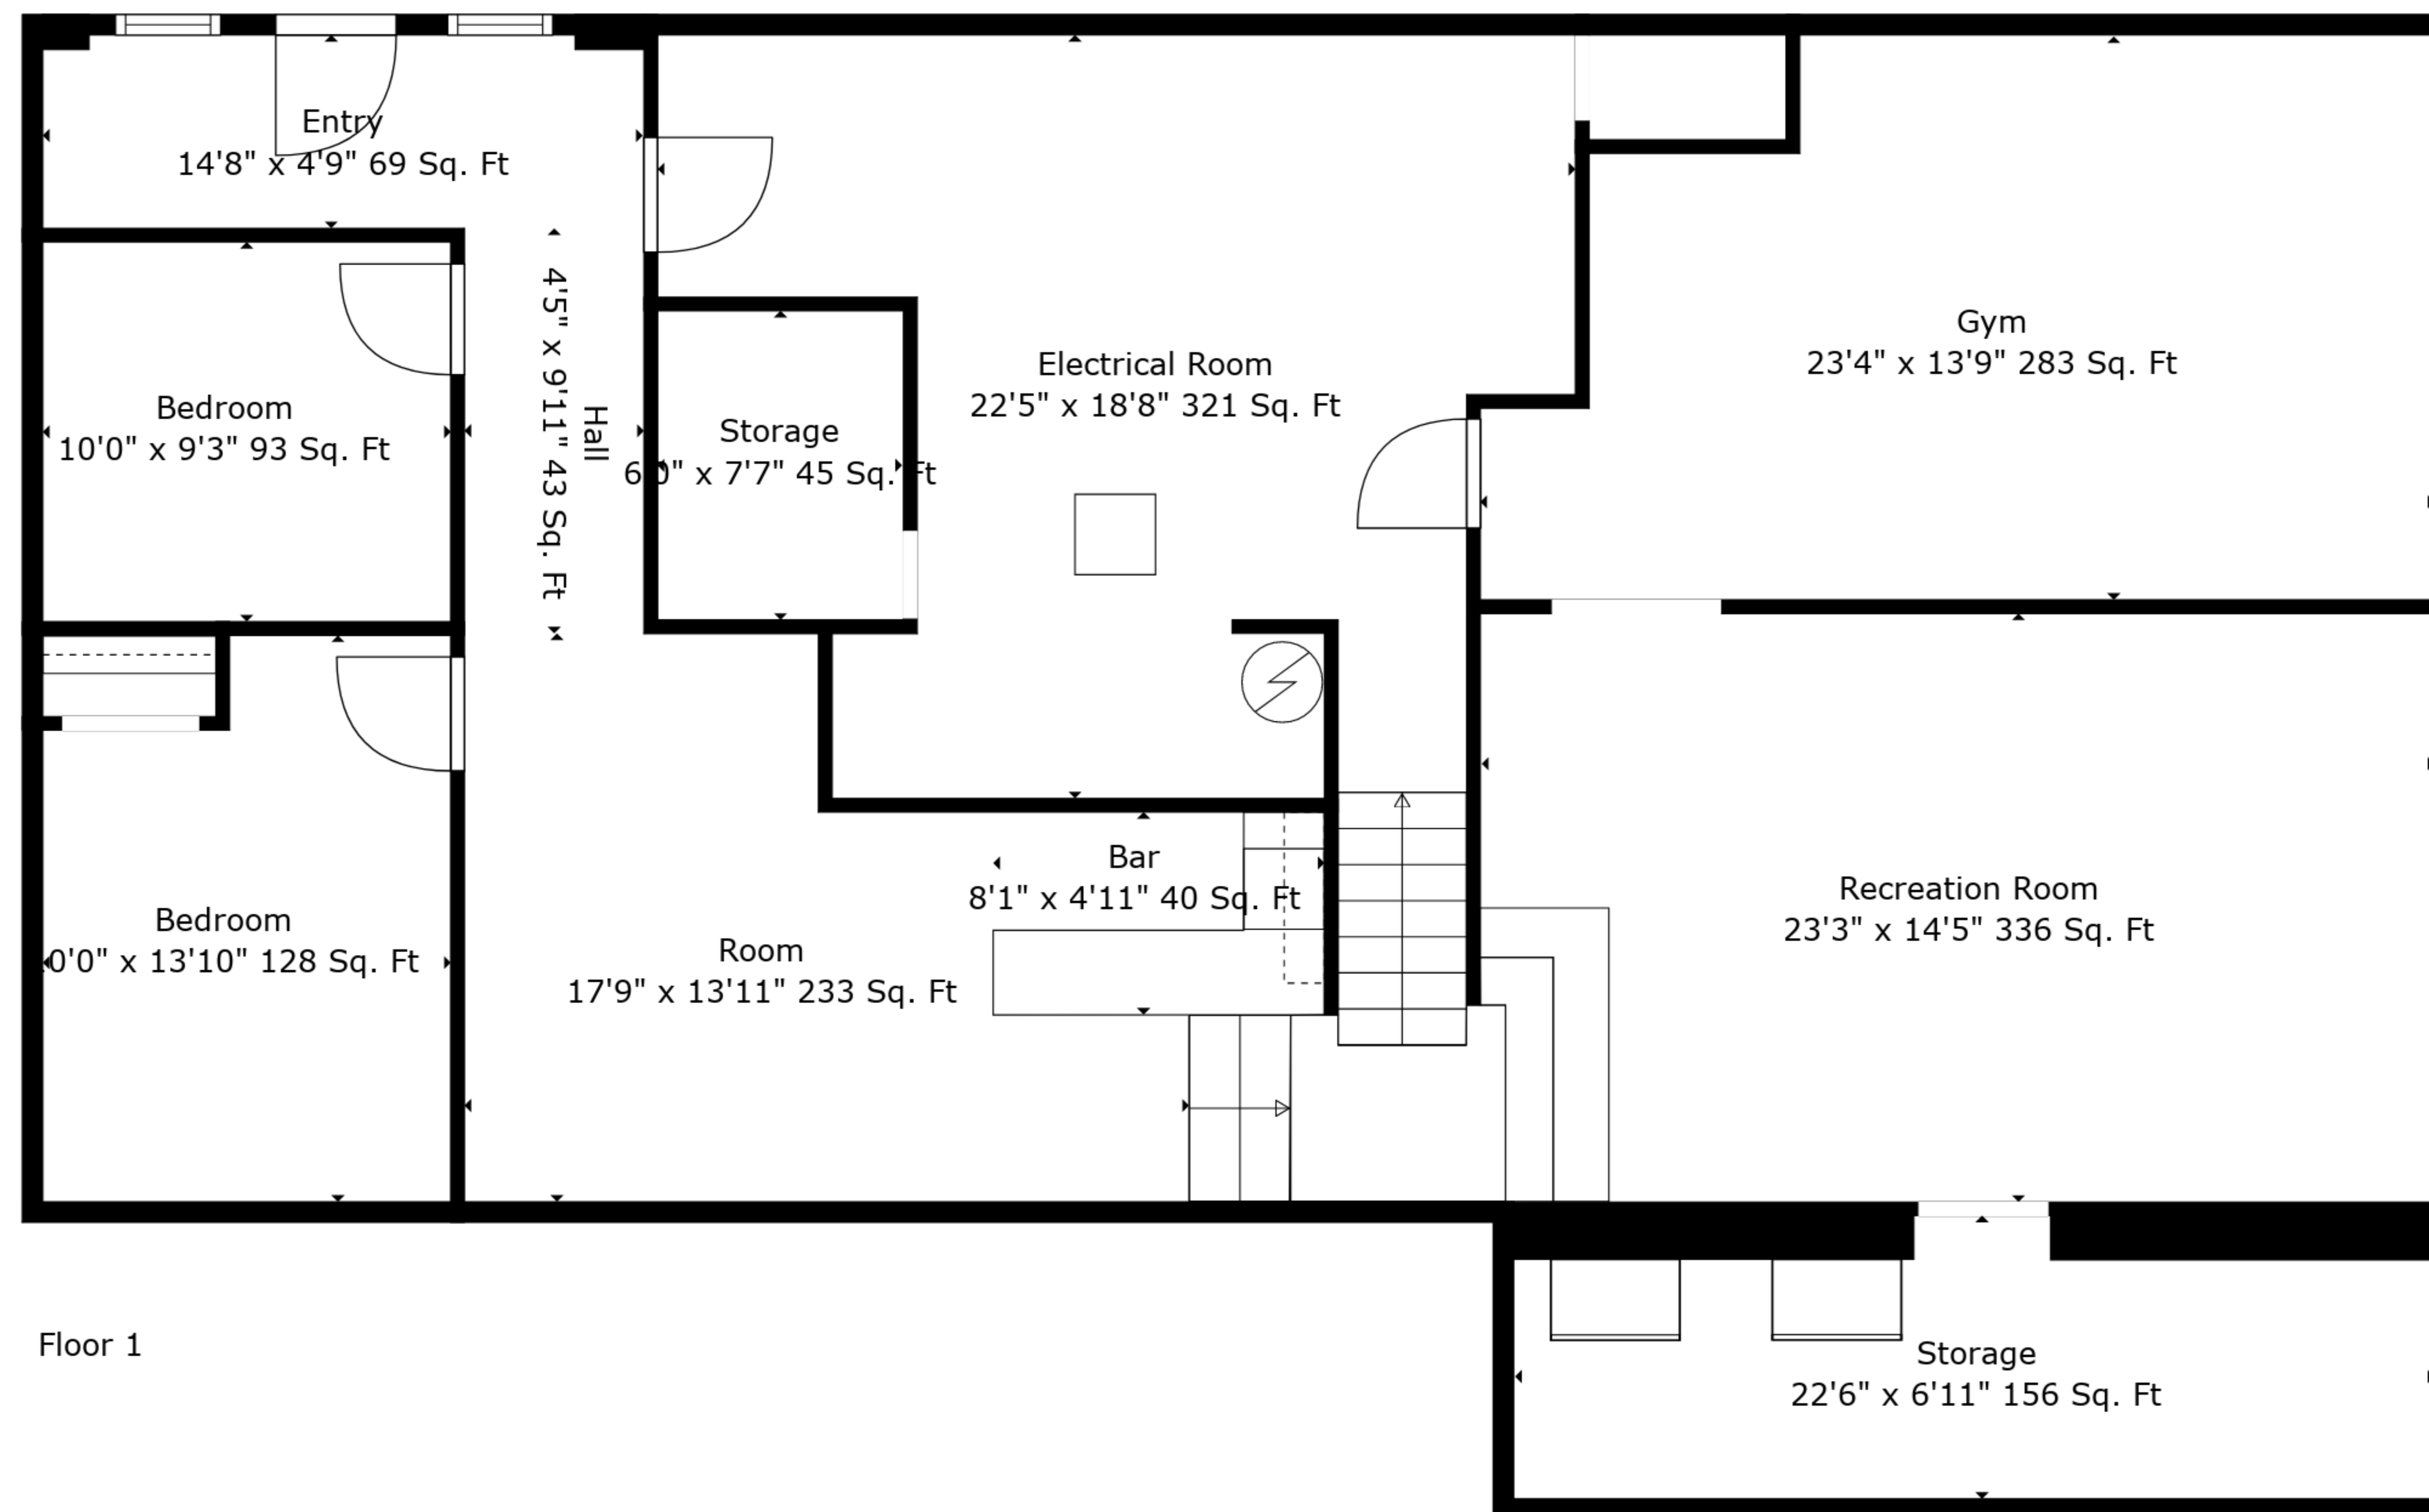

**TOTAL: 3016 sq. ft**

BELOW GROUND: 1304 sq. ft, FLOOR 2: 1712 sq. ft

EXCLUDED AREAS: STORAGE: 207 sq. ft, ELECTRICAL ROOM: 323 sq. ft, GARAGE: 632 sq. ft

Measurements Are Deemed Highly Reliable But Not Guaranteed.

Floor 2

Floor 1

**TOTAL: 3016 sq. ft**  
 BELOW GROUND: 1304 sq. ft, FLOOR 2: 1712 sq. ft  
 EXCLUDED AREAS: STORAGE: 207 sq. ft, ELECTRICAL ROOM: 323 sq. ft, GARAGE: 632 sq. ft

Measurements Are Deemed Highly Reliable But Not Guaranteed.