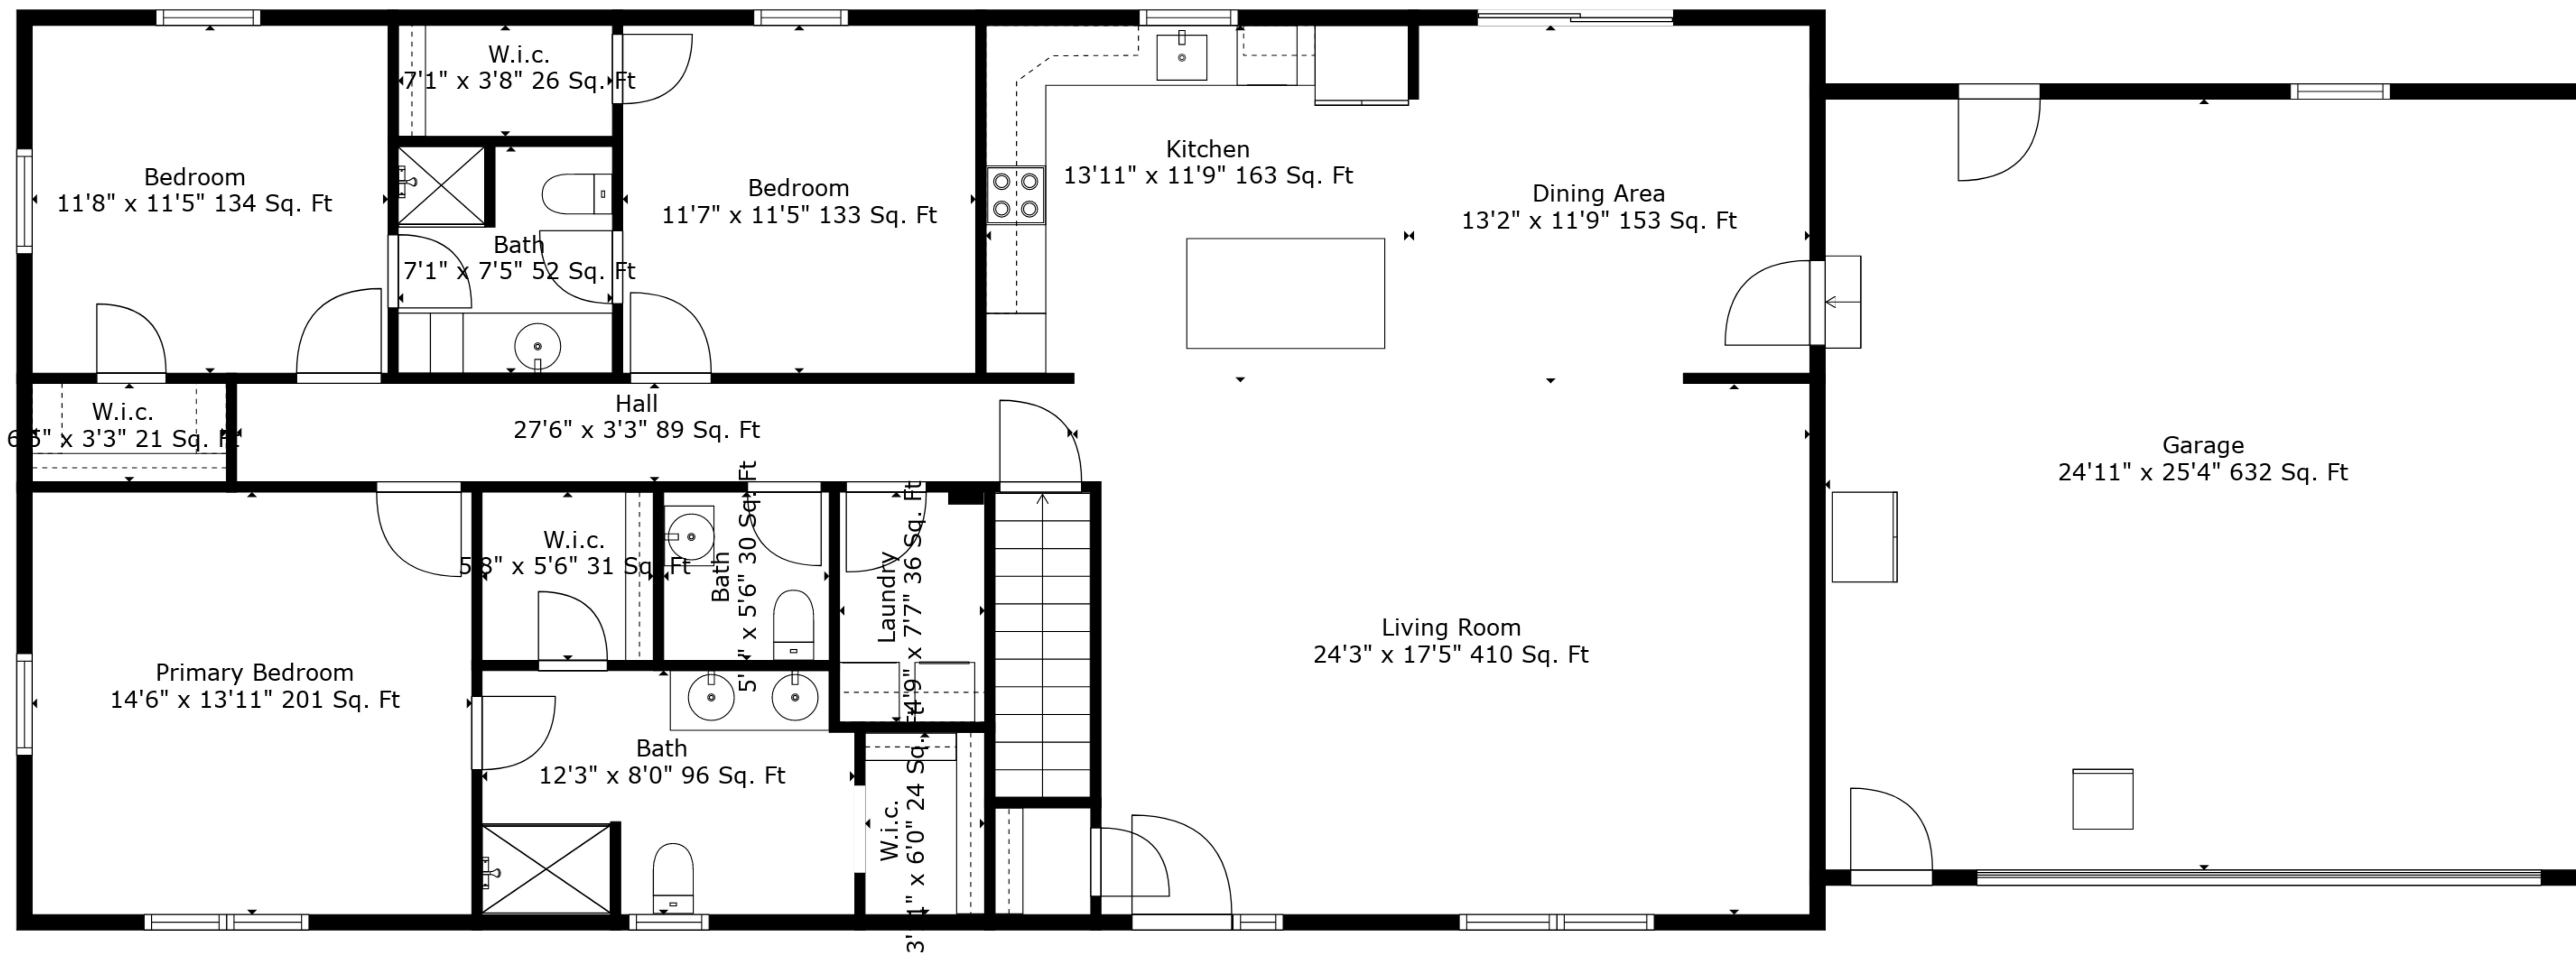

**TOTAL: 3016 sq. ft**

BELOW GROUND: 1304 sq. ft, FLOOR 2: 1712 sq. ft

EXCLUDED AREAS: STORAGE: 207 sq. ft, ELECTRICAL ROOM: 323 sq. ft, GARAGE: 632 sq. ft

Measurements Are Deemed Highly Reliable But Not Guaranteed.

Floor 2

Floor 1

**TOTAL: 3016 sq. ft**  
 BELOW GROUND: 1304 sq. ft, FLOOR 2: 1712 sq. ft  
 EXCLUDED AREAS: STORAGE: 207 sq. ft, ELECTRICAL ROOM: 323 sq. ft, GARAGE: 632 sq. ft

Measurements Are Deemed Highly Reliable But Not Guaranteed.