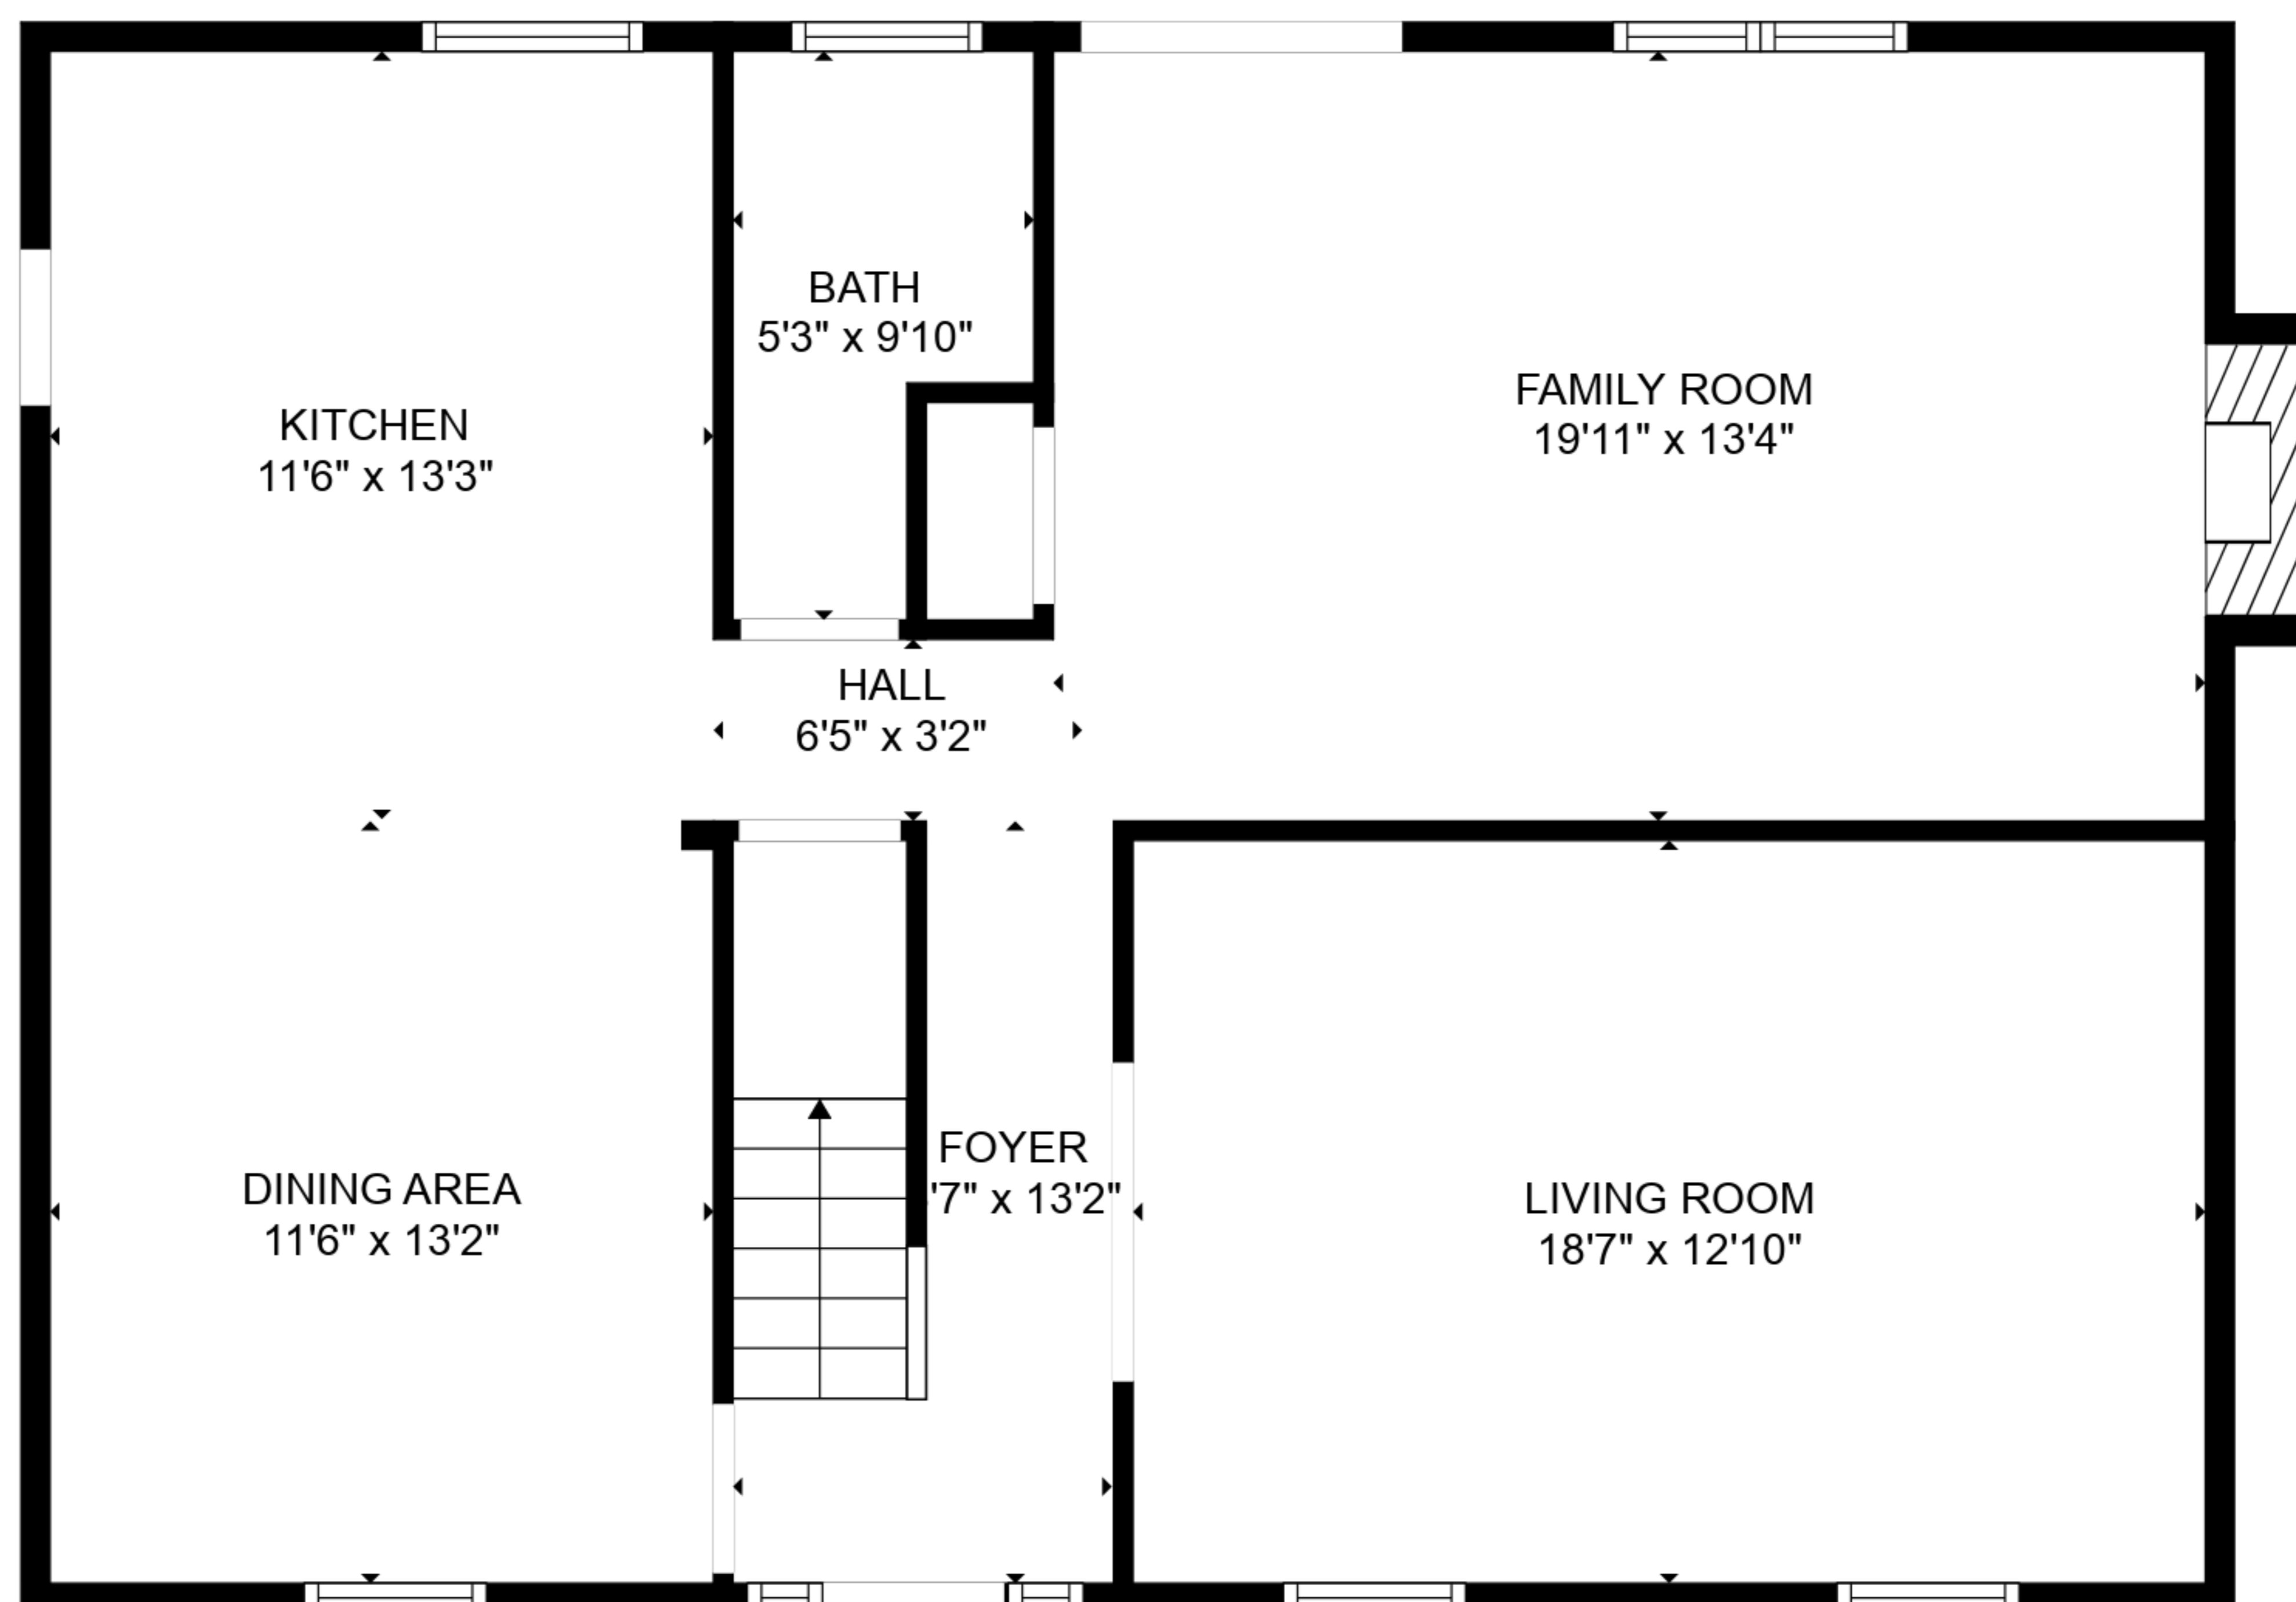

**TOTAL: 2039 sq. ft**  
FLOOR 1: 992 sq. ft, FLOOR 2: 1047 sq. ft  
EXCLUDED AREAS: FIREPLACE: 10 sq. ft

SIZES AND DIMENSIONS ARE APPROXIMATE. ACTUAL MAY VARY.

**TOTAL: 2039 sq. ft**

FLOOR 1: 992 sq. ft, FLOOR 2: 1047 sq. ft  
EXCLUDED AREAS: FIREPLACE: 10 sq. ft

SIZES AND DIMENSIONS ARE APPROXIMATE. ACTUAL MAY VARY.

FLOOR 2

FLOOR 1

**TOTAL: 2039 sq. ft**  
 FLOOR 1: 992 sq. ft, FLOOR 2: 1047 sq. ft  
 EXCLUDED AREAS: FIREPLACE: 10 sq. ft

SIZES AND DIMENSIONS ARE APPROXIMATE. ACTUAL MAY VARY.