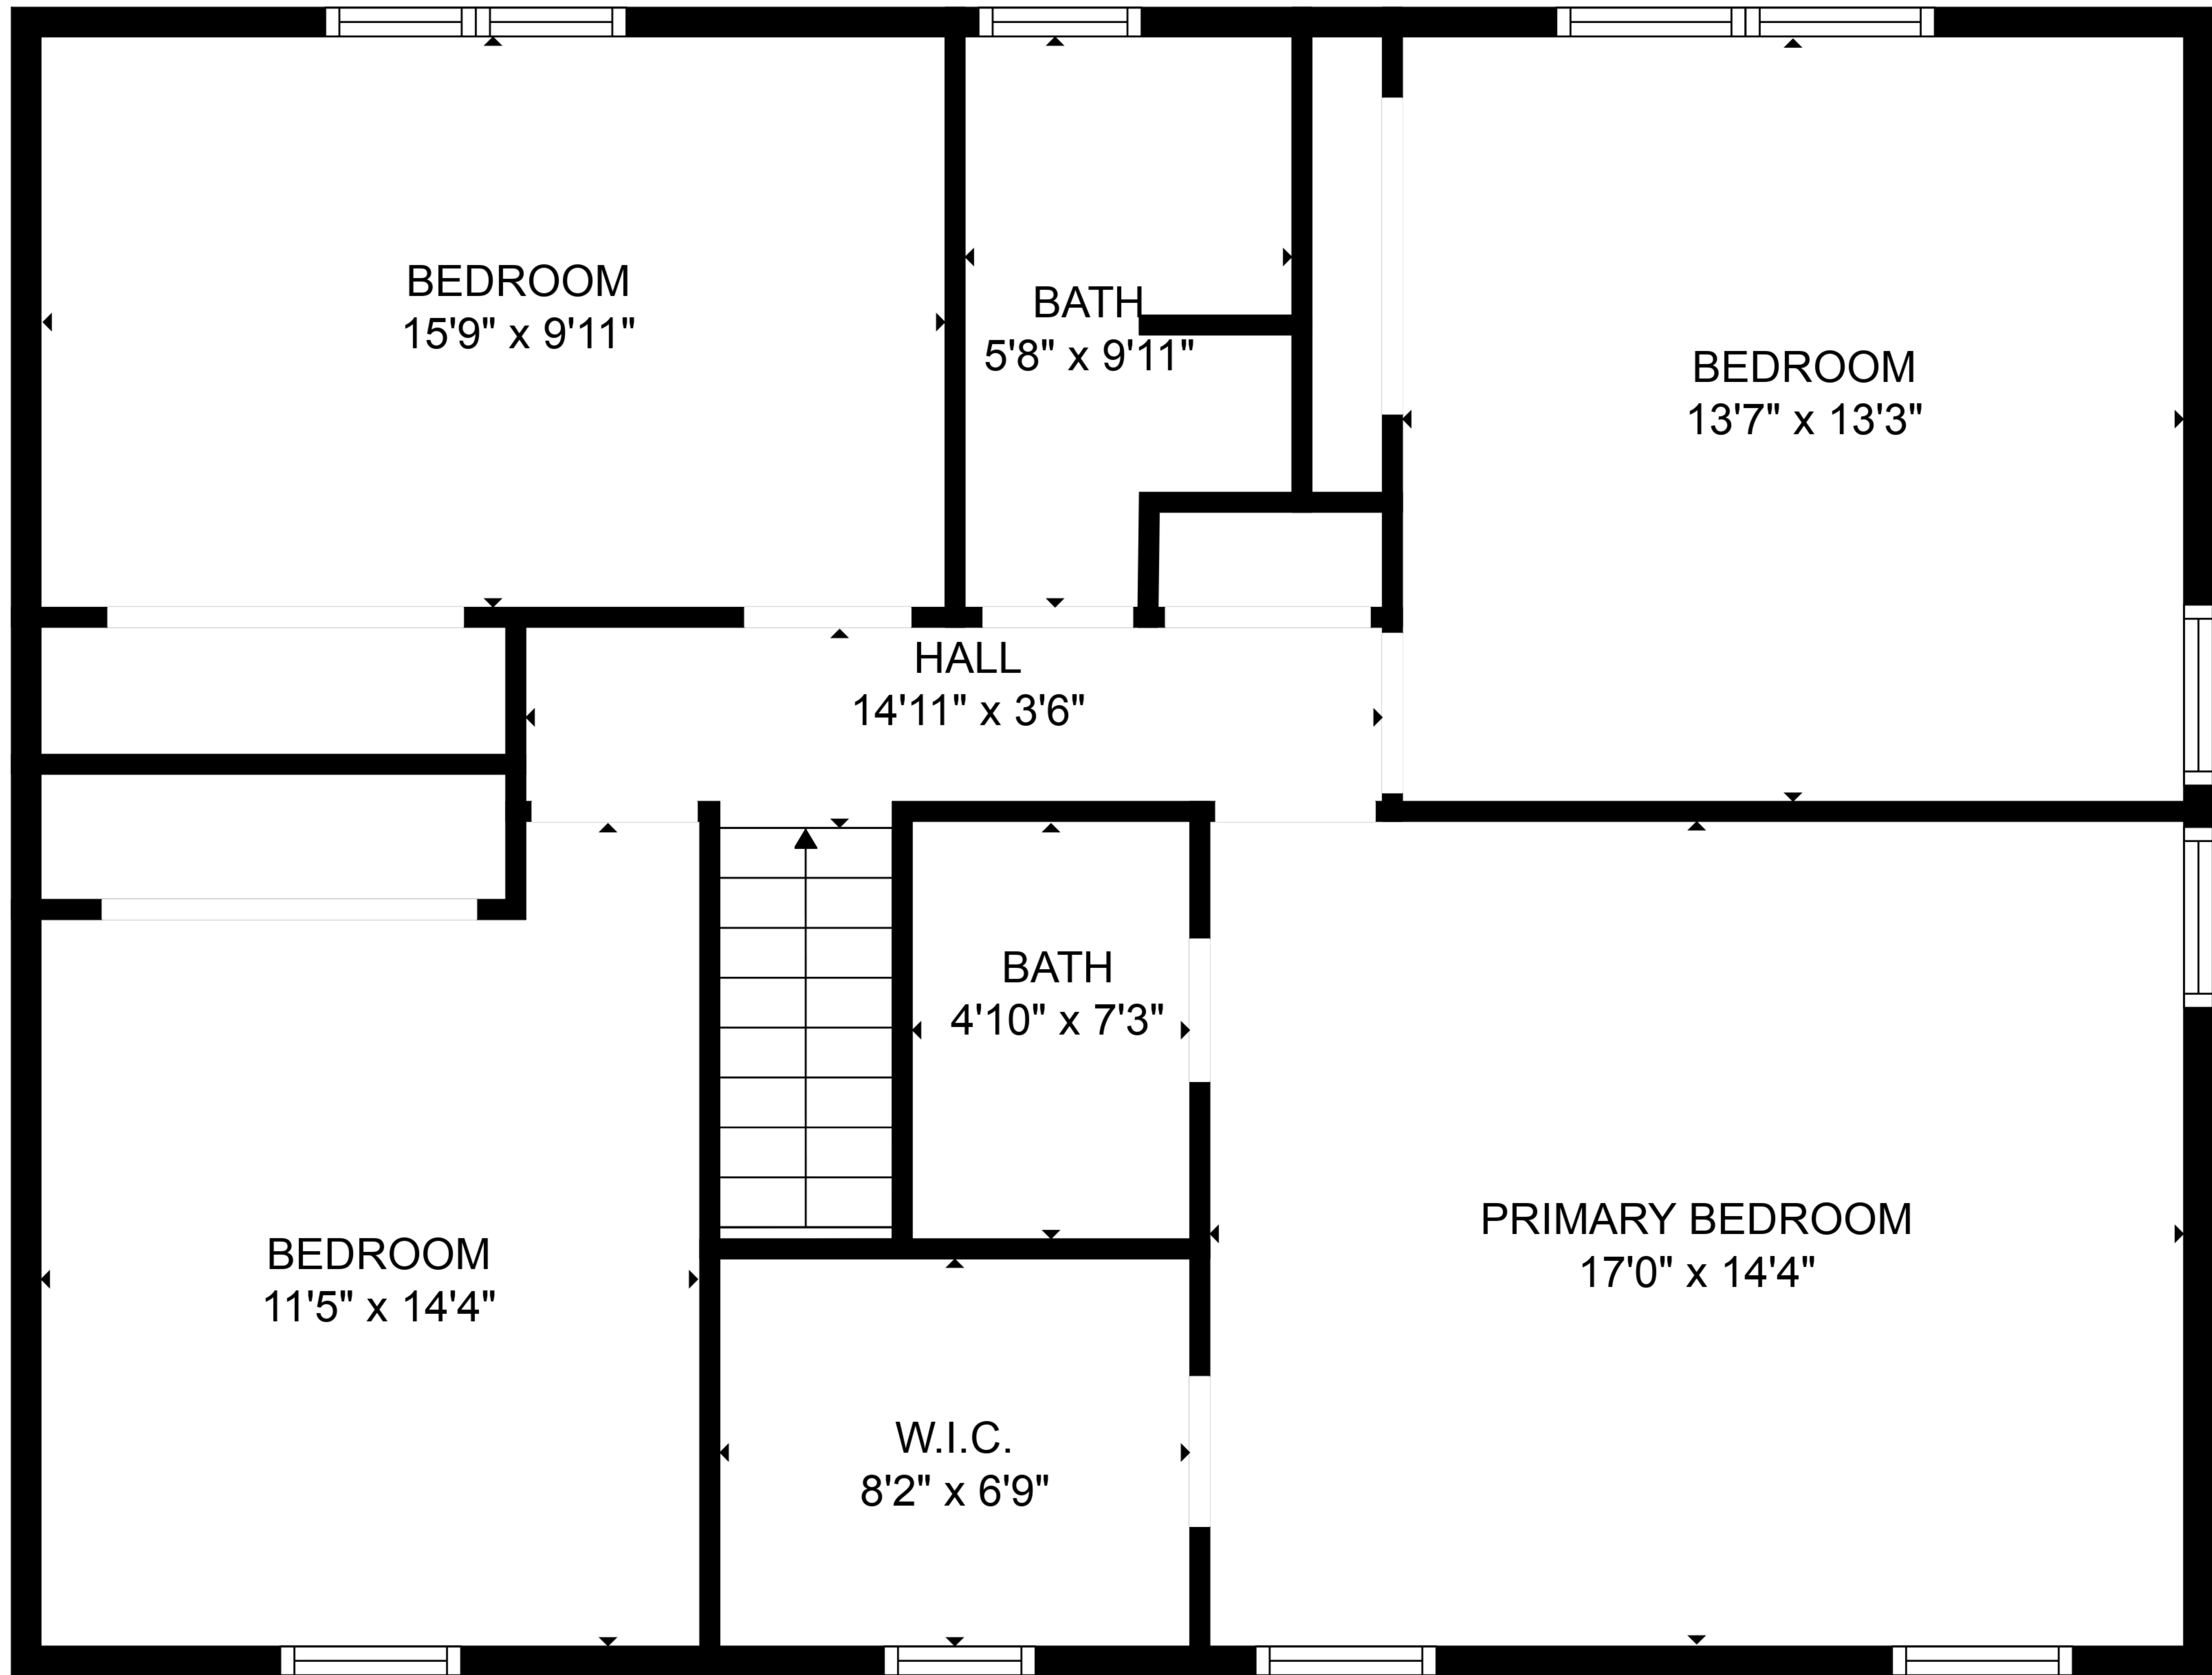

**TOTAL: 2039 sq. ft**  
FLOOR 1: 992 sq. ft, FLOOR 2: 1047 sq. ft  
EXCLUDED AREAS: FIREPLACE: 10 sq. ft

SIZES AND DIMENSIONS ARE APPROXIMATE. ACTUAL MAY VARY.

**TOTAL: 2039 sq. ft**

FLOOR 1: 992 sq. ft, FLOOR 2: 1047 sq. ft  
EXCLUDED AREAS: FIREPLACE: 10 sq. ft

SIZES AND DIMENSIONS ARE APPROXIMATE. ACTUAL MAY VARY.

FLOOR 2

FLOOR 1

**TOTAL: 2039 sq. ft**  
 FLOOR 1: 992 sq. ft, FLOOR 2: 1047 sq. ft  
 EXCLUDED AREAS: FIREPLACE: 10 sq. ft

SIZES AND DIMENSIONS ARE APPROXIMATE. ACTUAL MAY VARY.