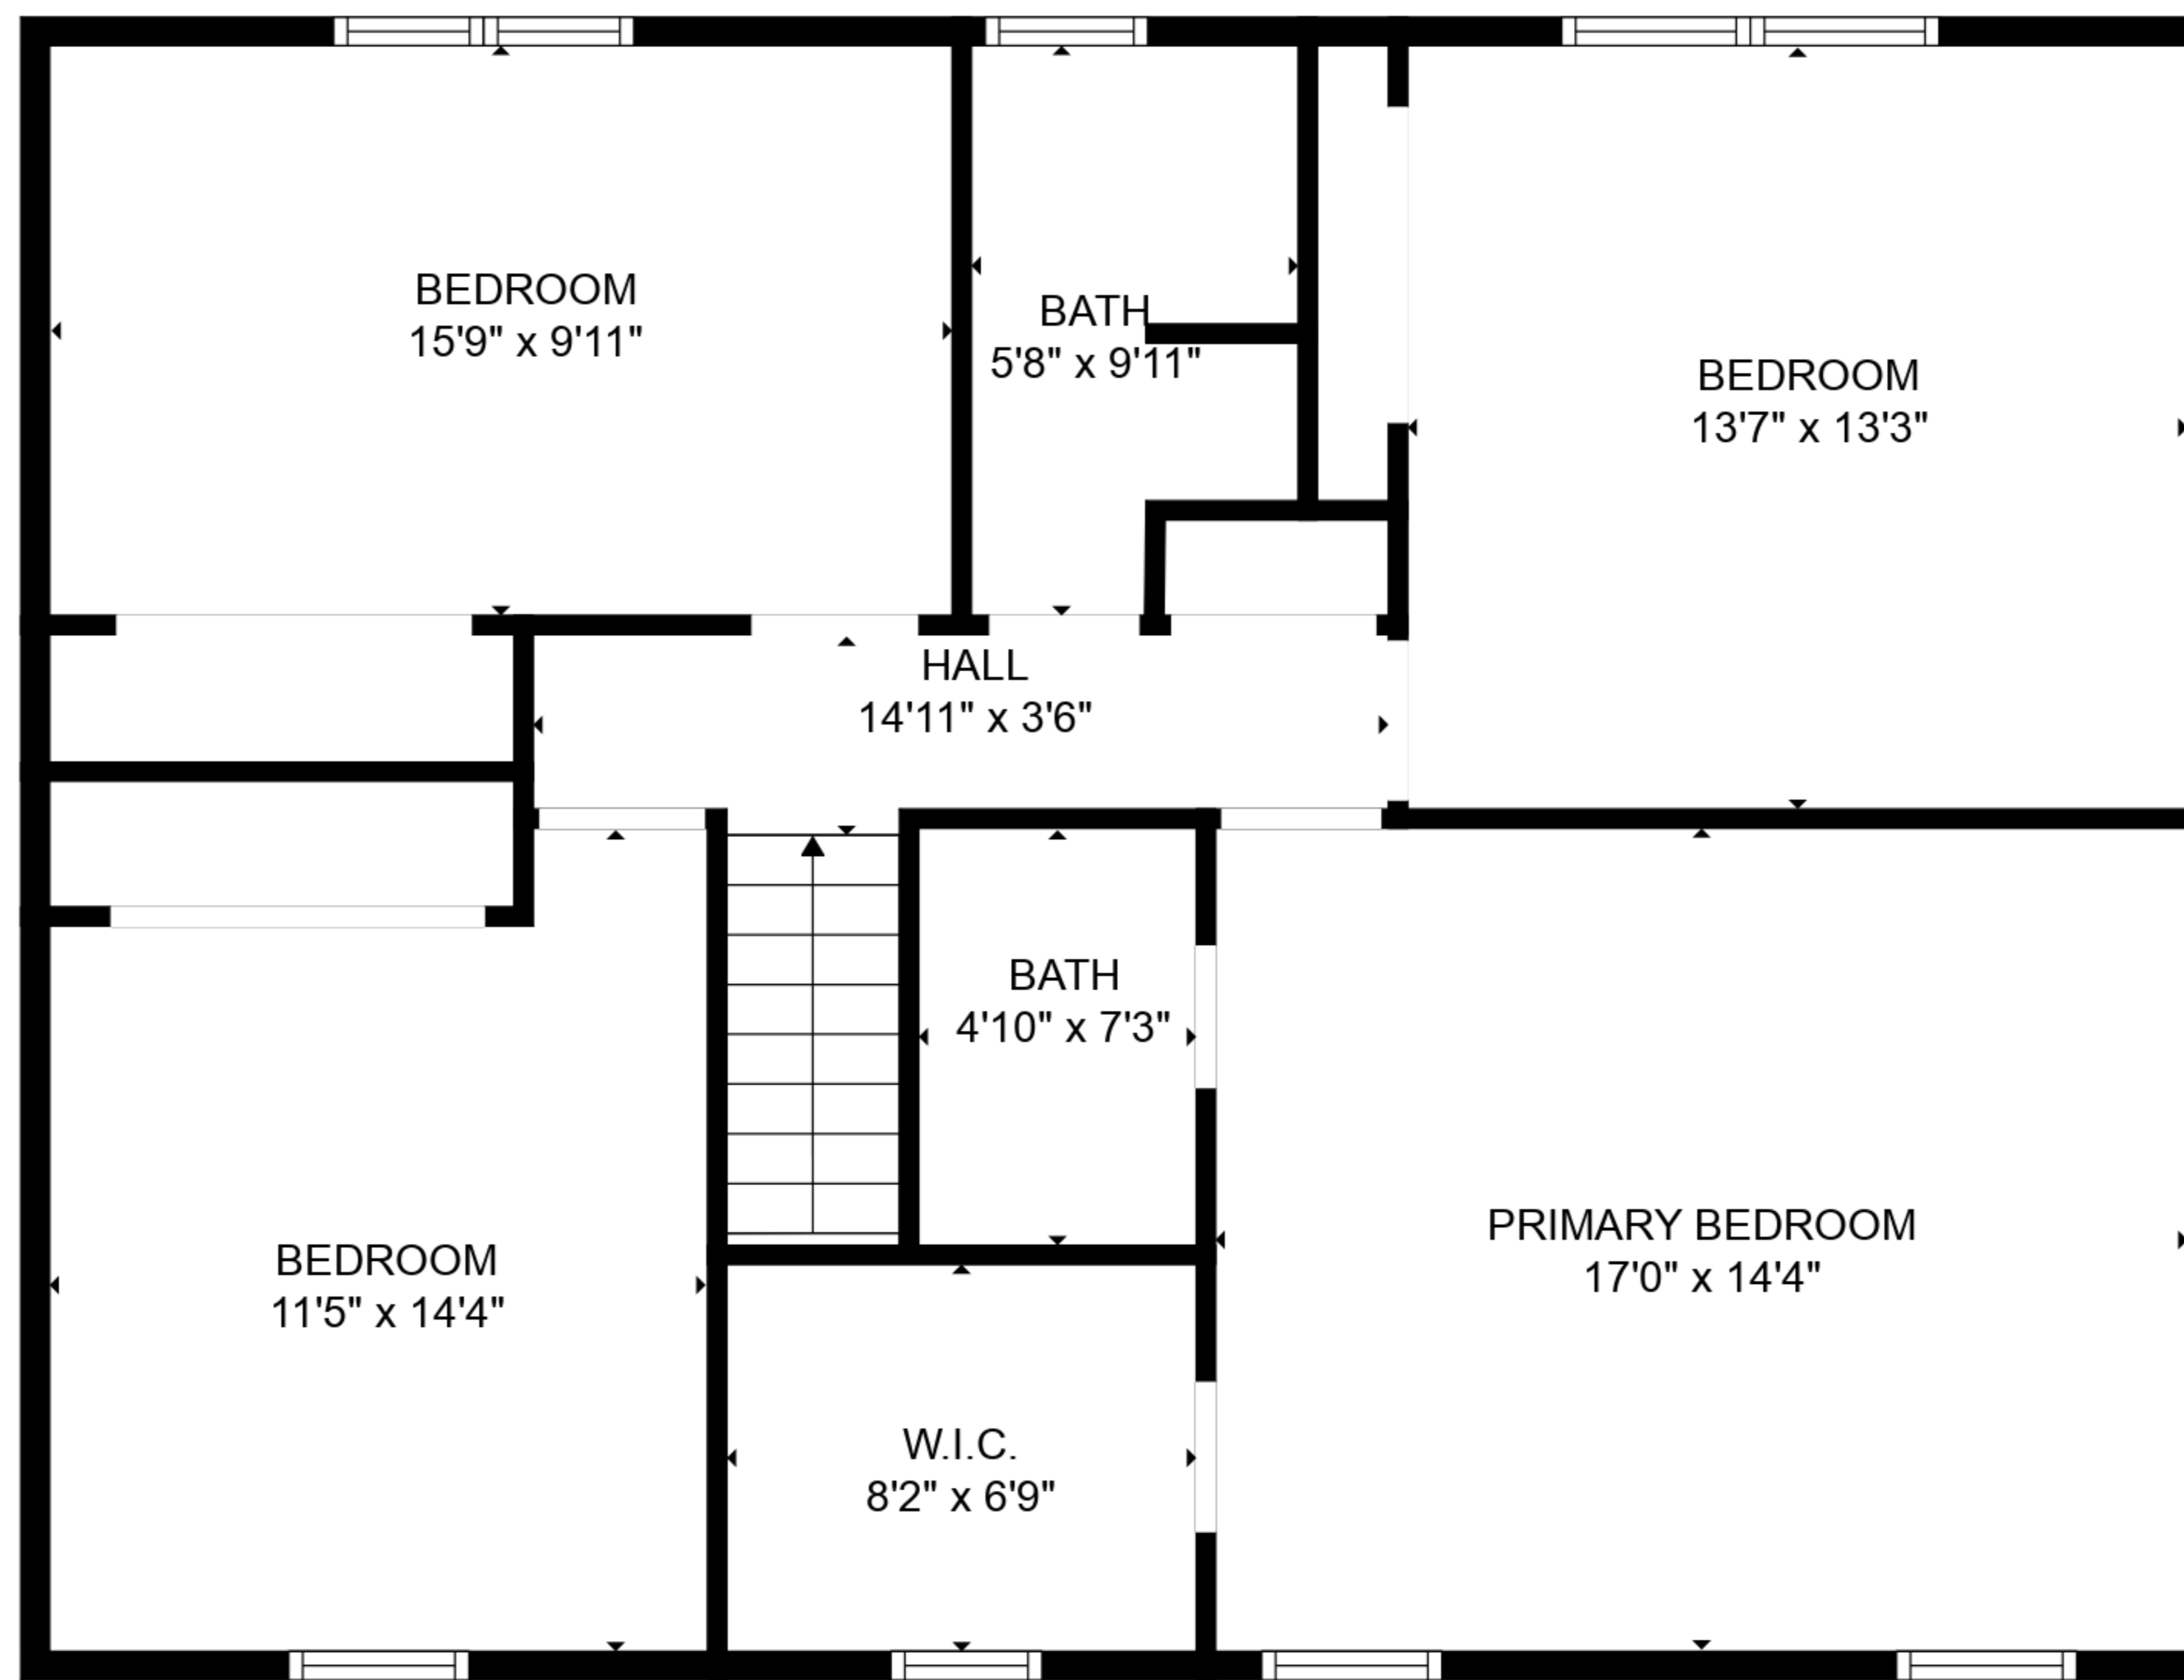

**TOTAL: 2039 sq. ft**  
FLOOR 1: 992 sq. ft, FLOOR 2: 1047 sq. ft  
EXCLUDED AREAS: FIREPLACE: 10 sq. ft

SIZES AND DIMENSIONS ARE APPROXIMATE. ACTUAL MAY VARY.

**TOTAL: 2039 sq. ft**

FLOOR 1: 992 sq. ft, FLOOR 2: 1047 sq. ft  
EXCLUDED AREAS: FIREPLACE: 10 sq. ft

SIZES AND DIMENSIONS ARE APPROXIMATE. ACTUAL MAY VARY.

FLOOR 2

FLOOR 1

**TOTAL: 2039 sq. ft**  
 FLOOR 1: 992 sq. ft, FLOOR 2: 1047 sq. ft  
 EXCLUDED AREAS: FIREPLACE: 10 sq. ft

SIZES AND DIMENSIONS ARE APPROXIMATE. ACTUAL MAY VARY.