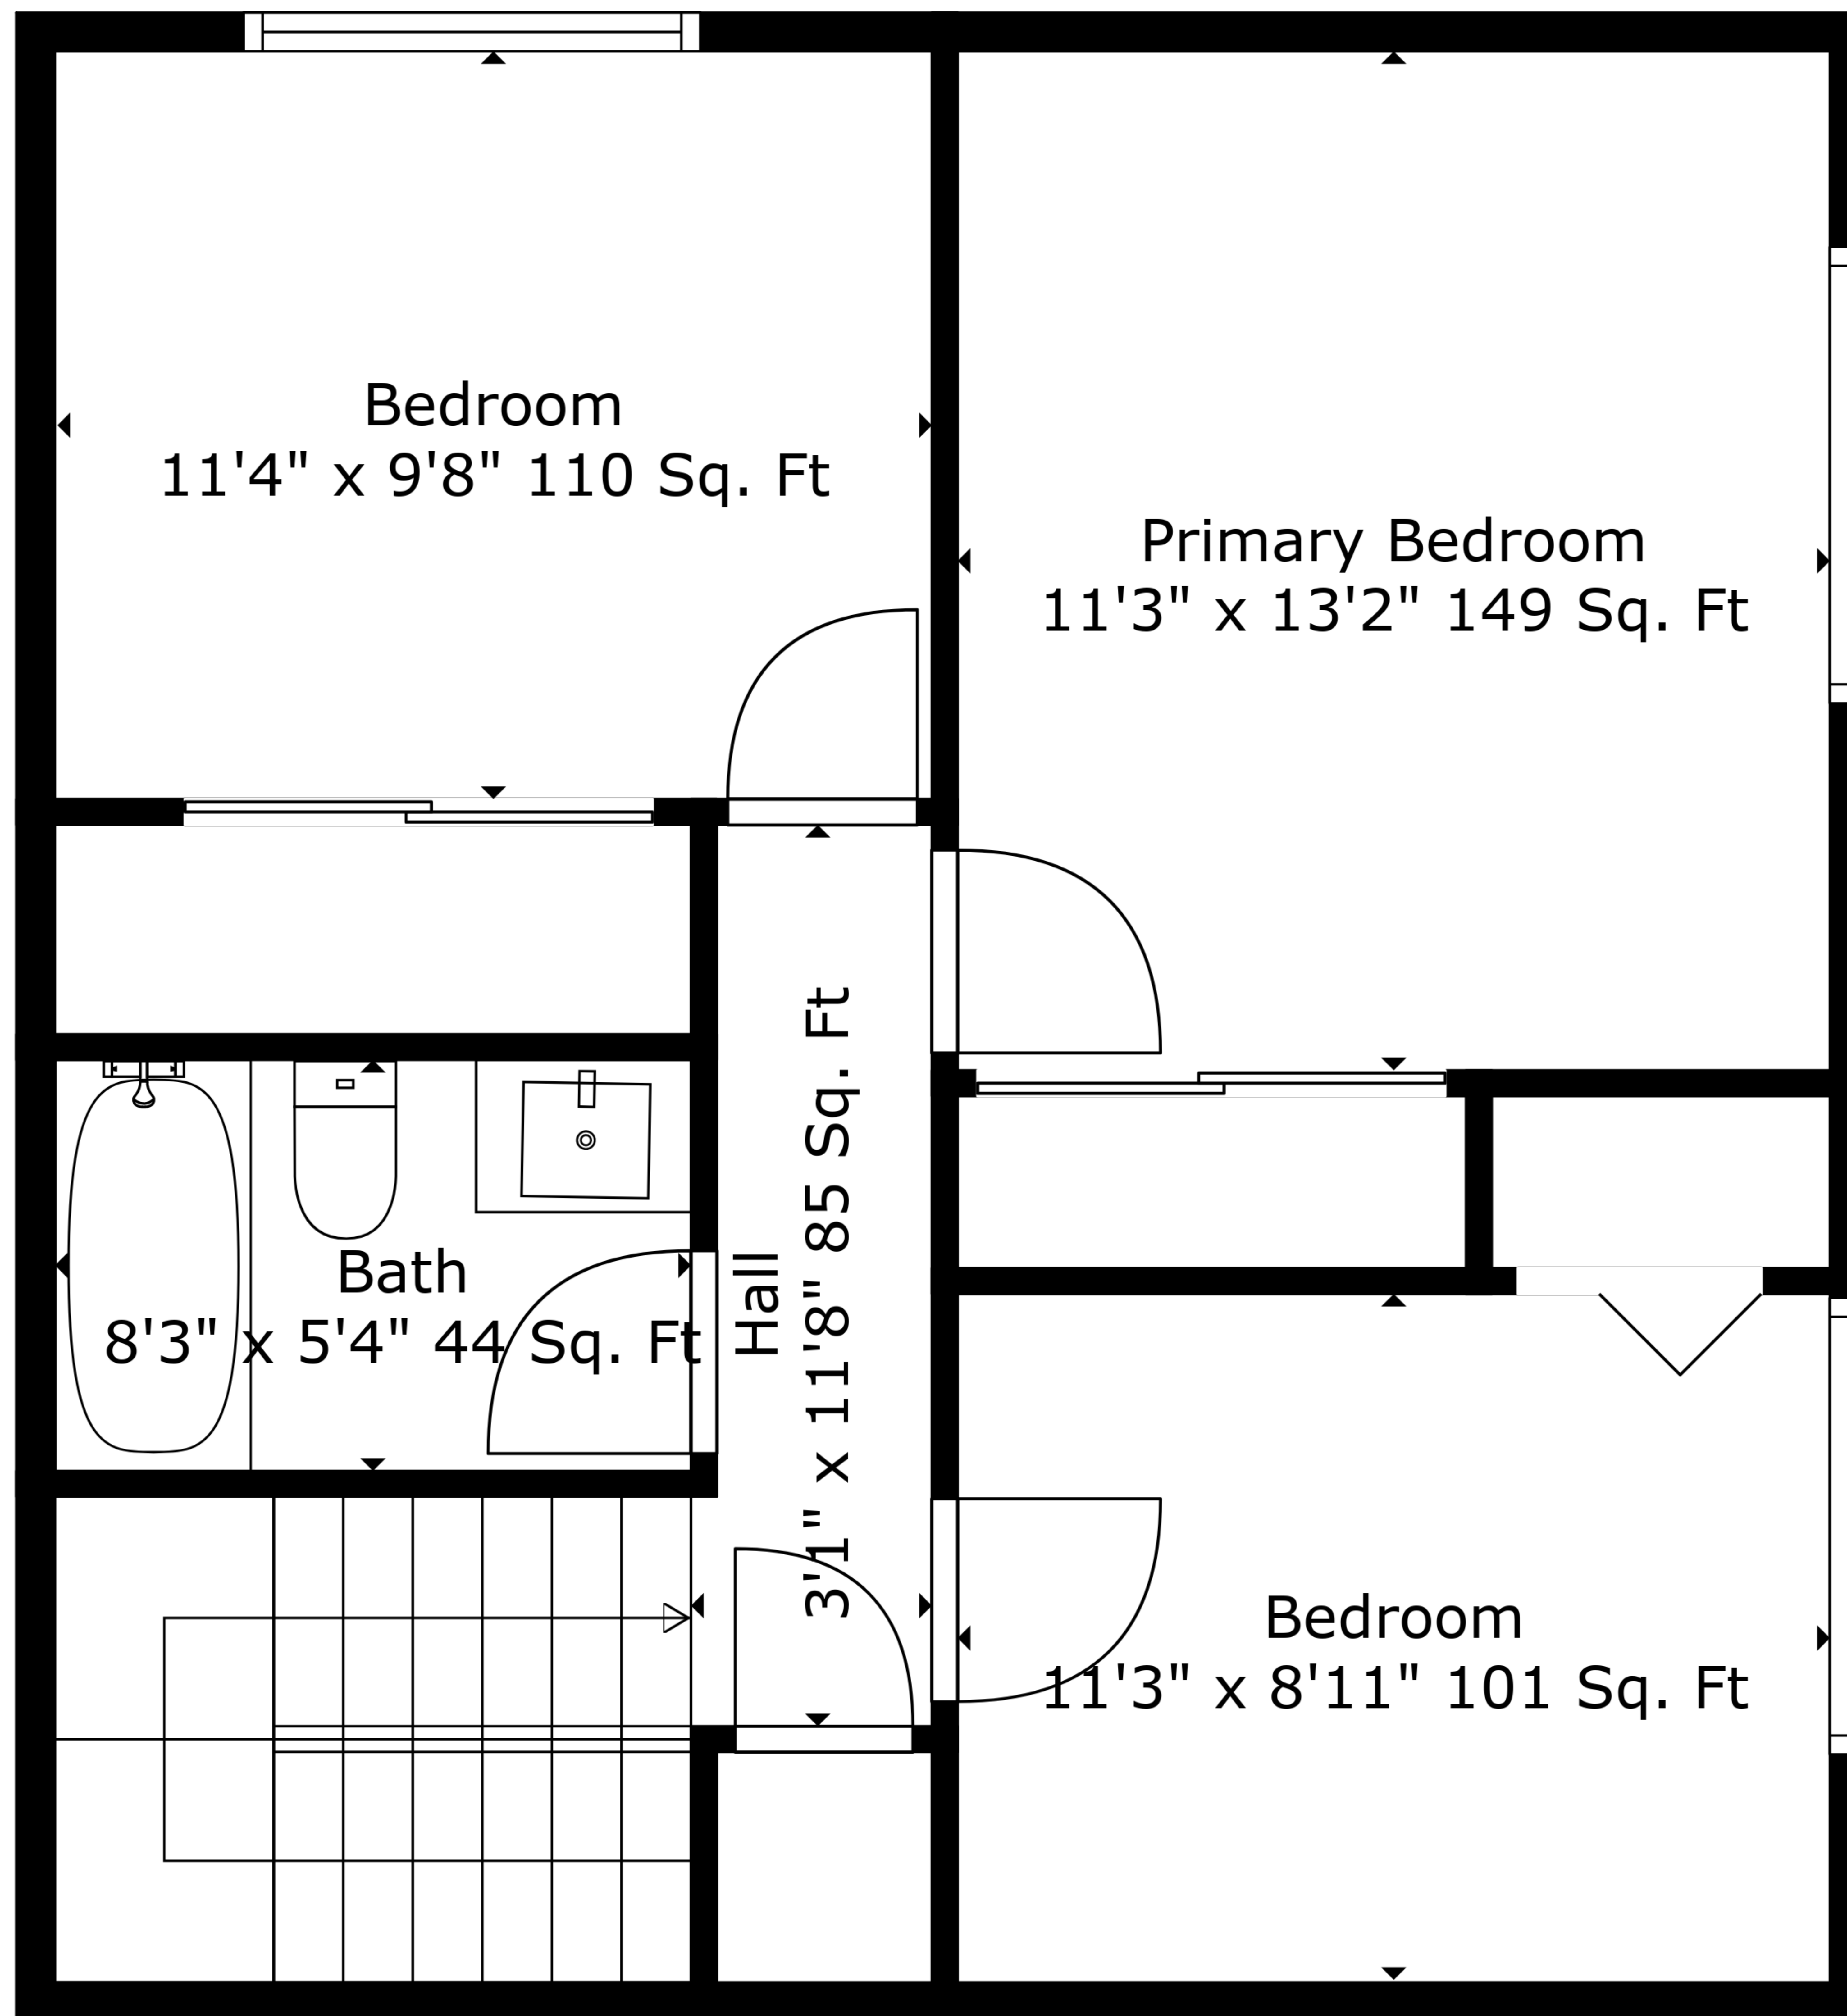

**TOTAL: 1149 sq. ft**

FLOOR 1: 574 sq. ft, FLOOR 2: 575 sq. ft

EXCLUDED AREAS: GARAGE: 282 sq. ft, PORCH: 29 sq. ft

Measurements Are Deemed Highly Reliable But Not Guaranteed.

**TOTAL: 1149 sq. ft**

FLOOR 1: 574 sq. ft, FLOOR 2: 575 sq. ft

EXCLUDED AREAS: GARAGE: 282 sq. ft, PORCH: 29 sq. ft

Measurements Are Deemed Highly Reliable But Not Guaranteed.

Floor 1

Floor 2

**TOTAL: 1149 sq. ft**  
 FLOOR 1: 574 sq. ft, FLOOR 2: 575 sq. ft  
 EXCLUDED AREAS: GARAGE: 282 sq. ft, PORCH: 29 sq. ft