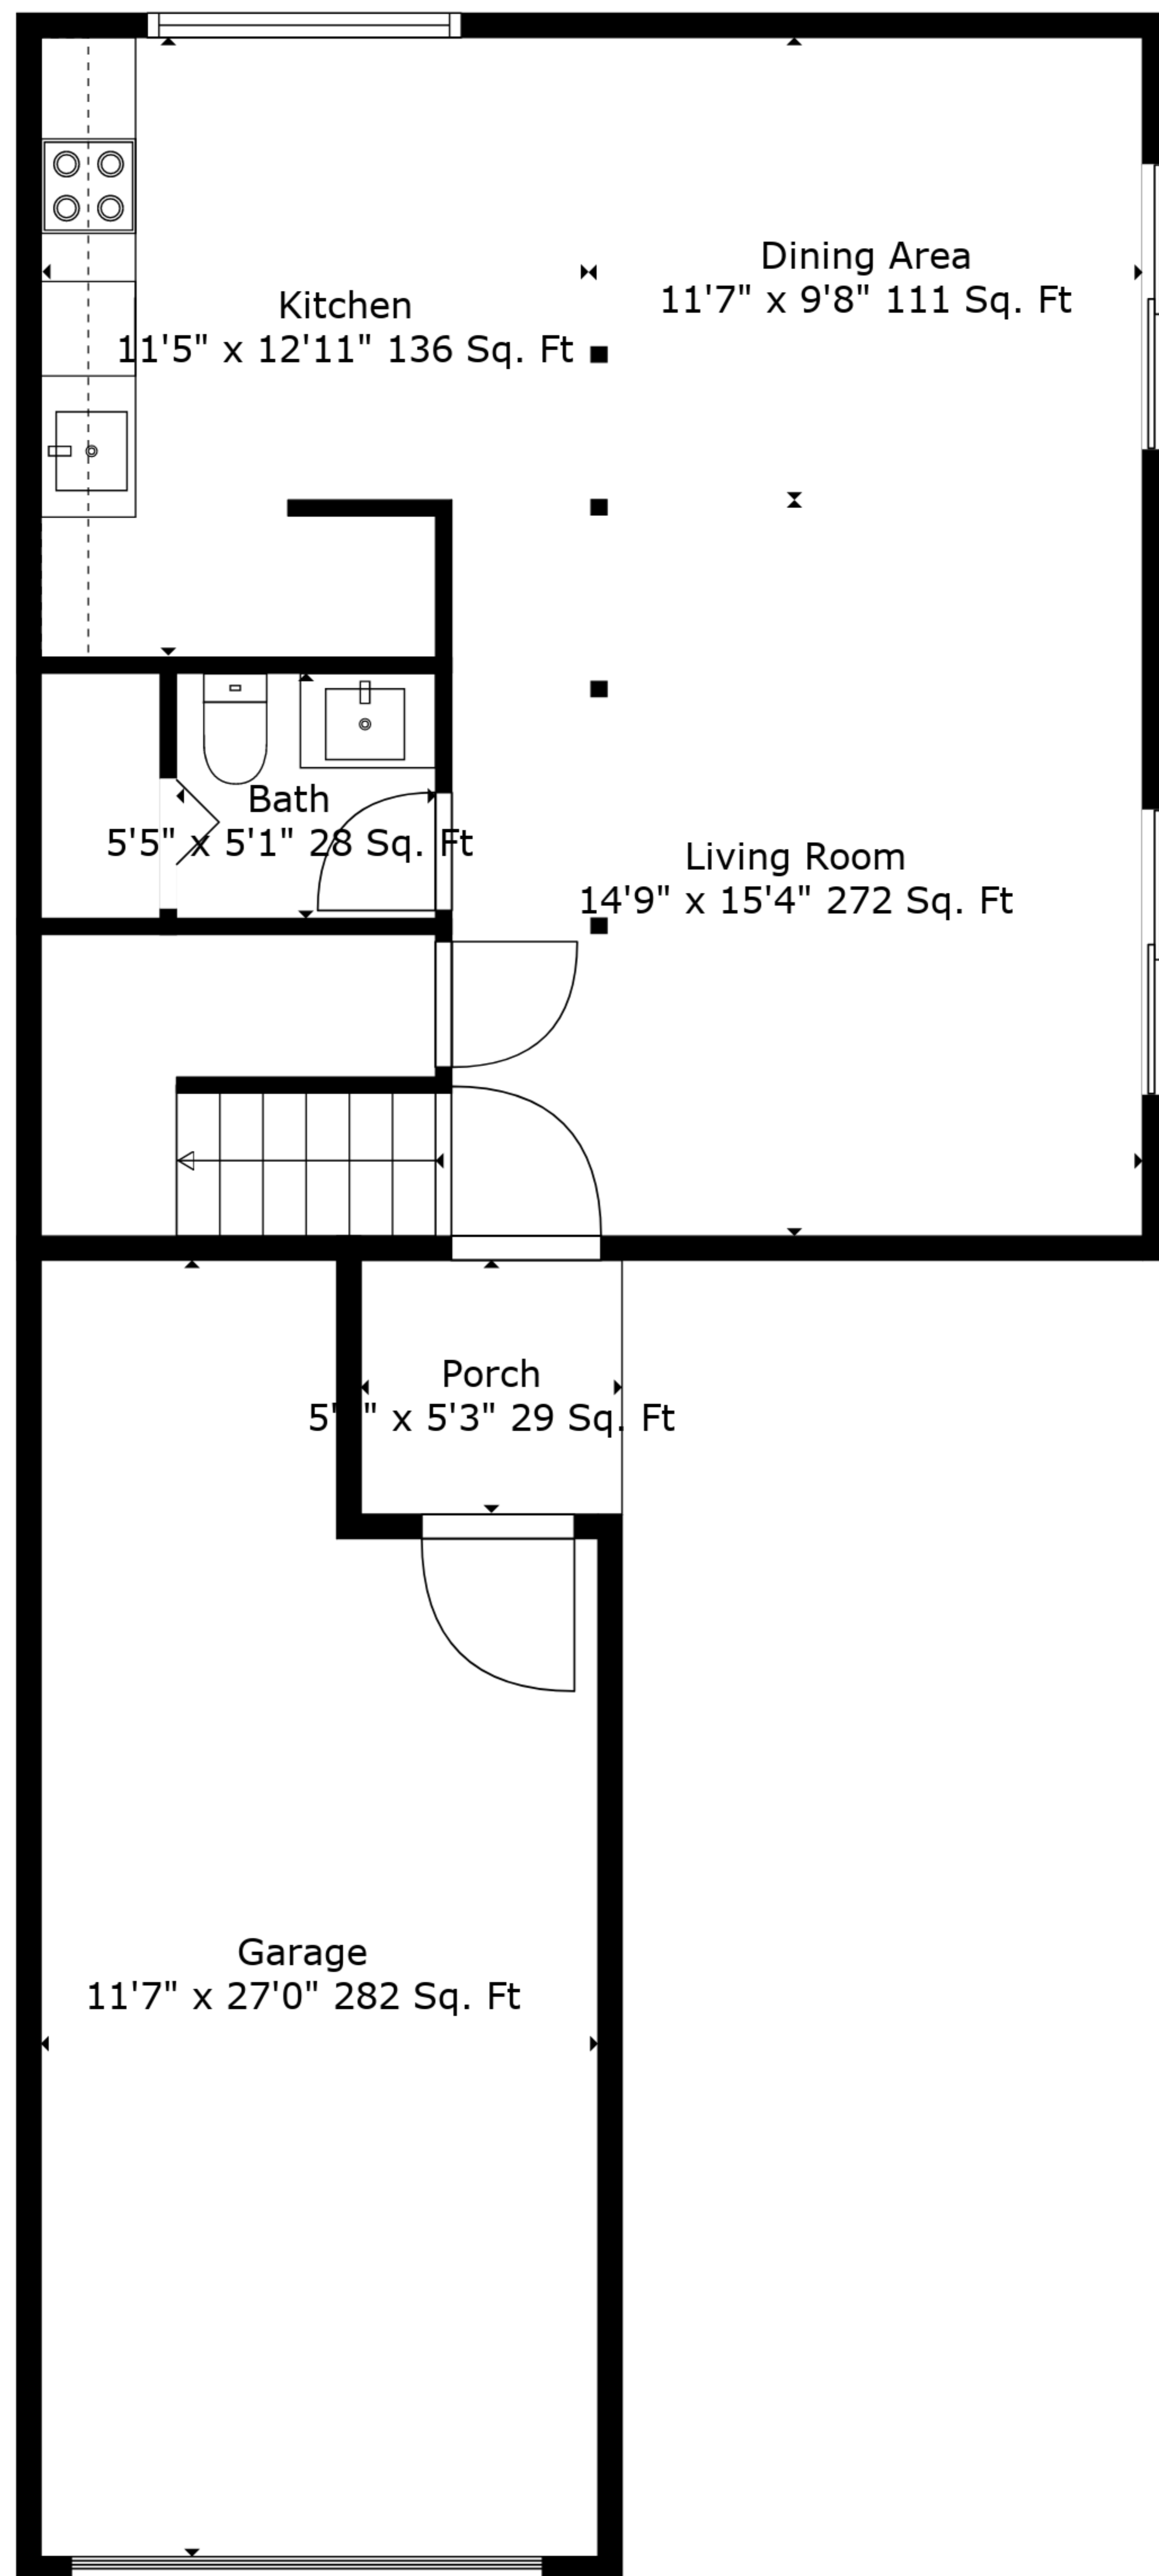

**TOTAL: 1149 sq. ft**

FLOOR 1: 574 sq. ft, FLOOR 2: 575 sq. ft

EXCLUDED AREAS: GARAGE: 282 sq. ft, PORCH: 29 sq. ft

Measurements Are Deemed Highly Reliable But Not Guaranteed.

**TOTAL: 1149 sq. ft**

FLOOR 1: 574 sq. ft, FLOOR 2: 575 sq. ft

EXCLUDED AREAS: GARAGE: 282 sq. ft, PORCH: 29 sq. ft

Measurements Are Deemed Highly Reliable But Not Guaranteed.

Floor 1

Floor 2

**TOTAL: 1149 sq. ft**  
 FLOOR 1: 574 sq. ft, FLOOR 2: 575 sq. ft  
 EXCLUDED AREAS: GARAGE: 282 sq. ft, PORCH: 29 sq. ft