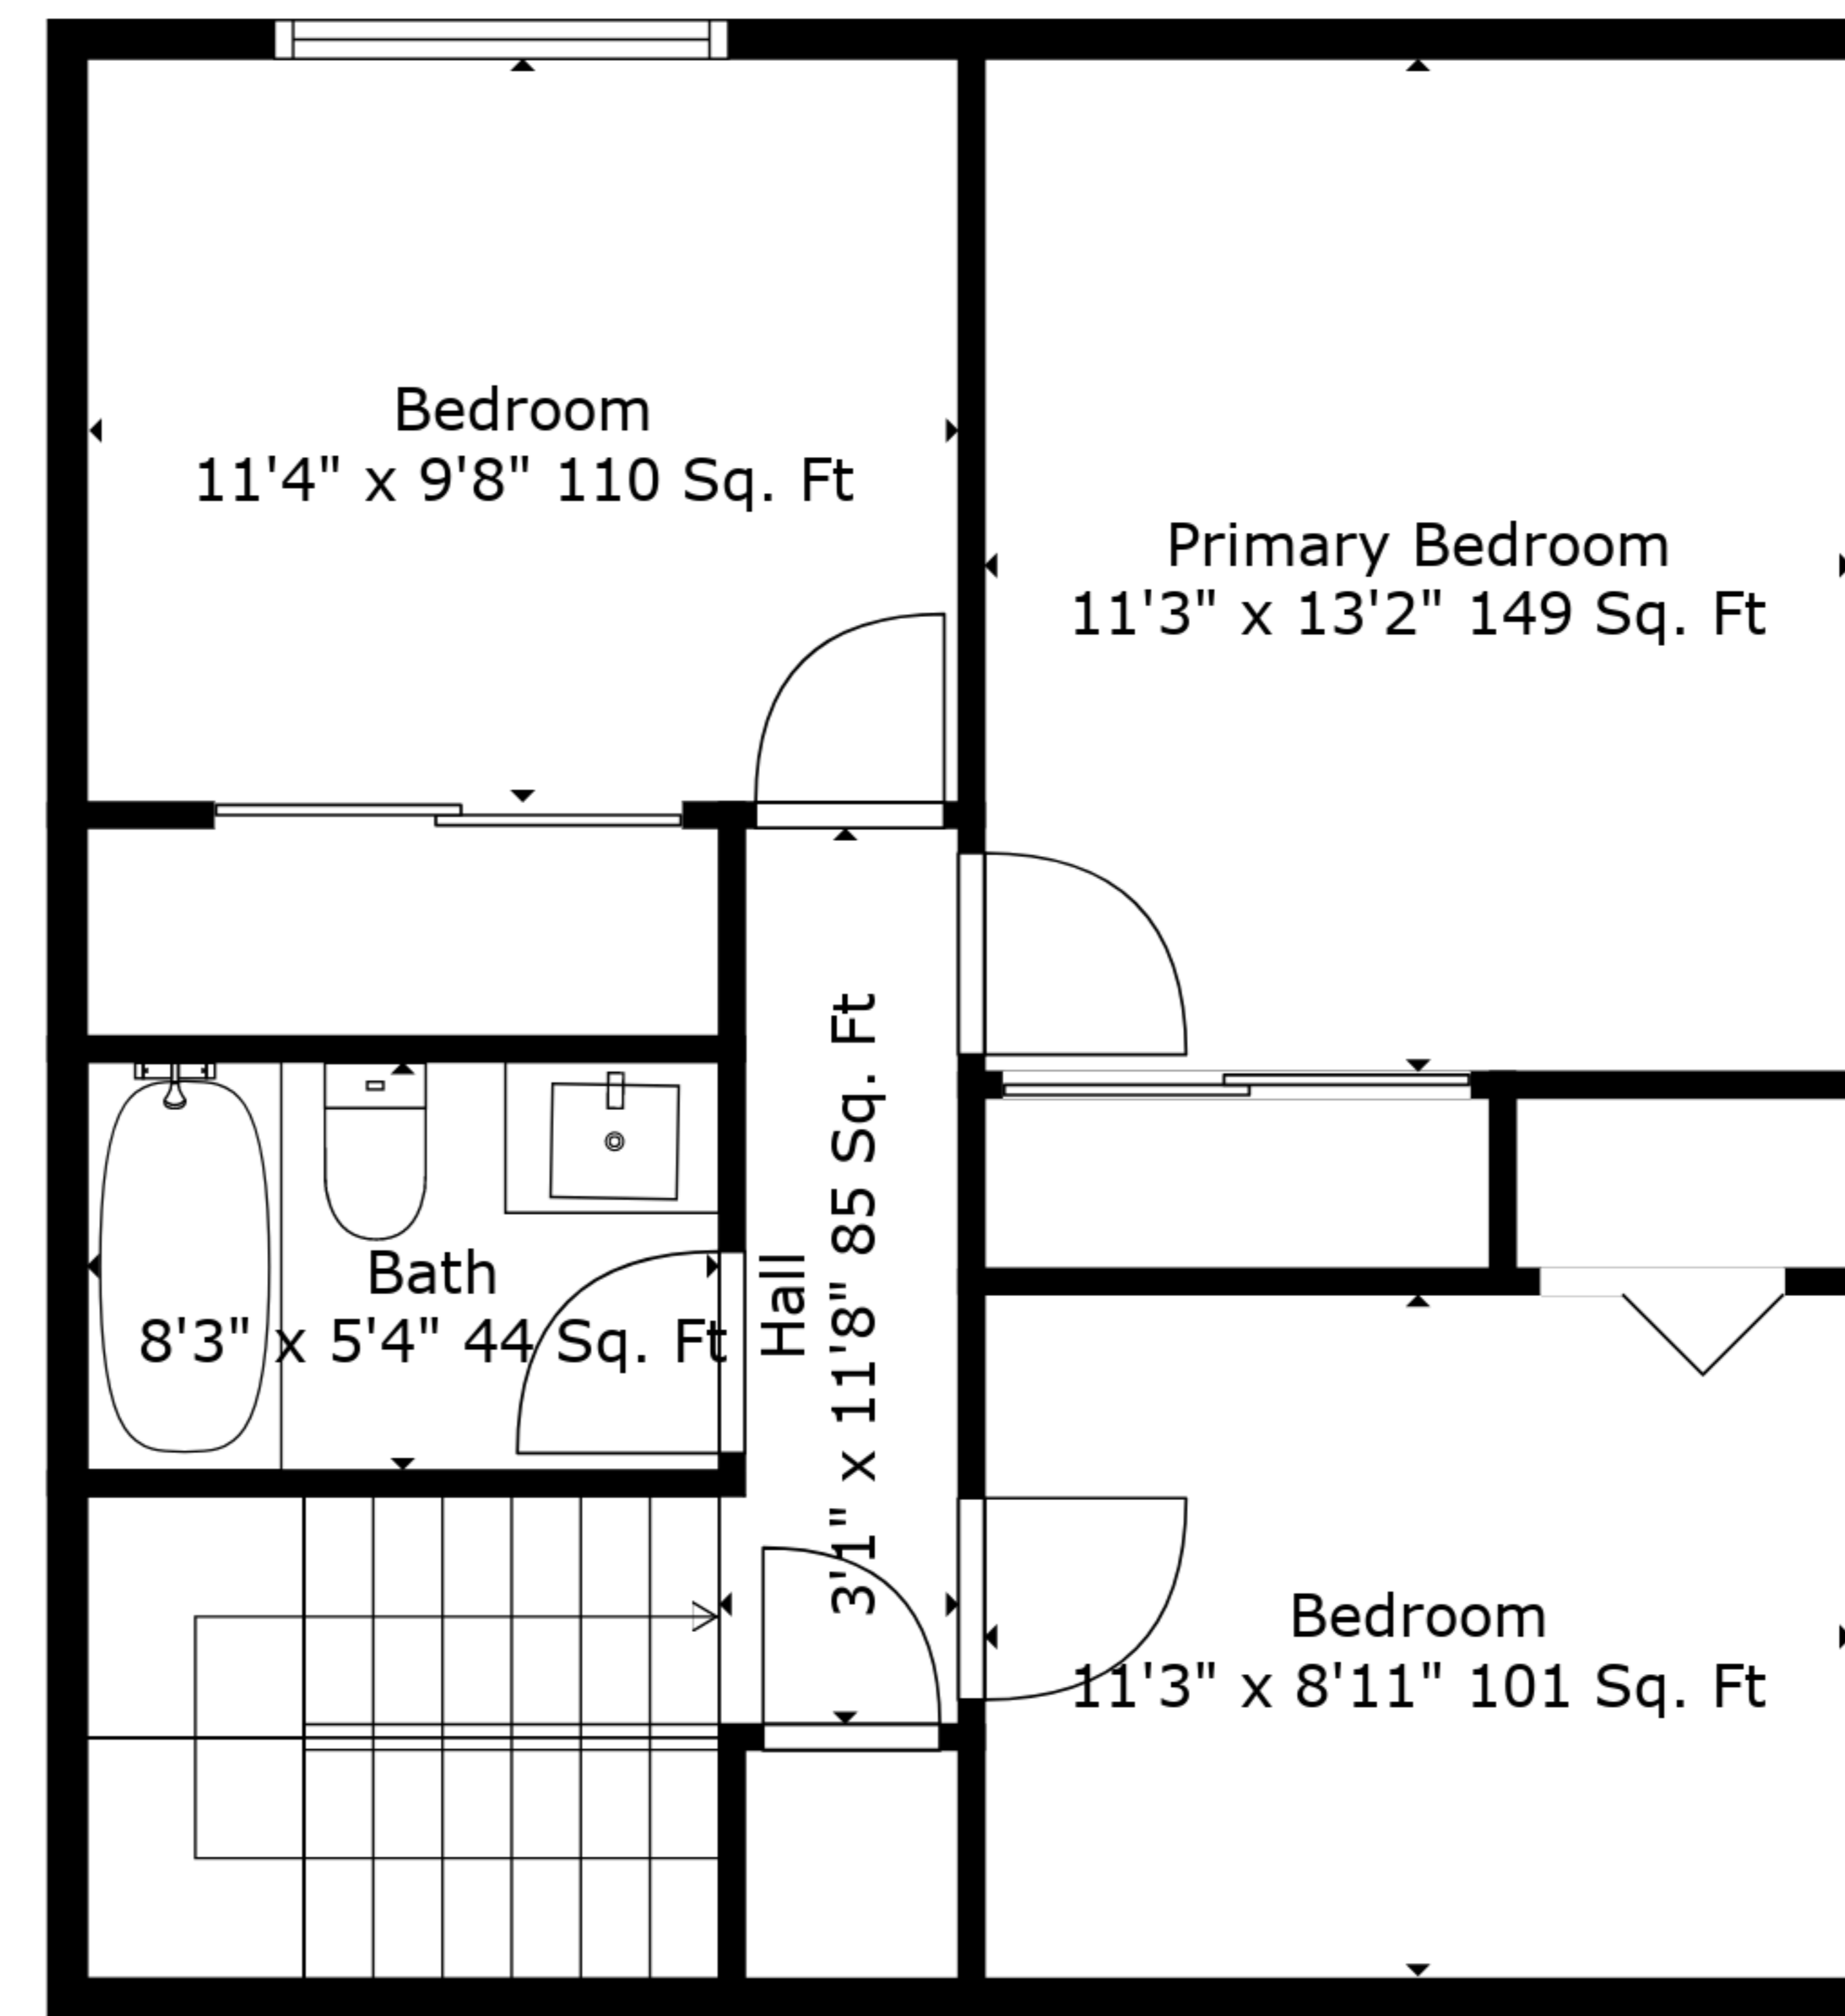

**TOTAL: 1149 sq. ft**

FLOOR 1: 574 sq. ft, FLOOR 2: 575 sq. ft

EXCLUDED AREAS: GARAGE: 282 sq. ft, PORCH: 29 sq. ft

Measurements Are Deemed Highly Reliable But Not Guaranteed.

**TOTAL: 1149 sq. ft**

FLOOR 1: 574 sq. ft, FLOOR 2: 575 sq. ft

EXCLUDED AREAS: GARAGE: 282 sq. ft, PORCH: 29 sq. ft

Measurements Are Deemed Highly Reliable But Not Guaranteed.

Floor 1

Floor 2

**TOTAL: 1149 sq. ft**  
 FLOOR 1: 574 sq. ft, FLOOR 2: 575 sq. ft  
 EXCLUDED AREAS: GARAGE: 282 sq. ft, PORCH: 29 sq. ft