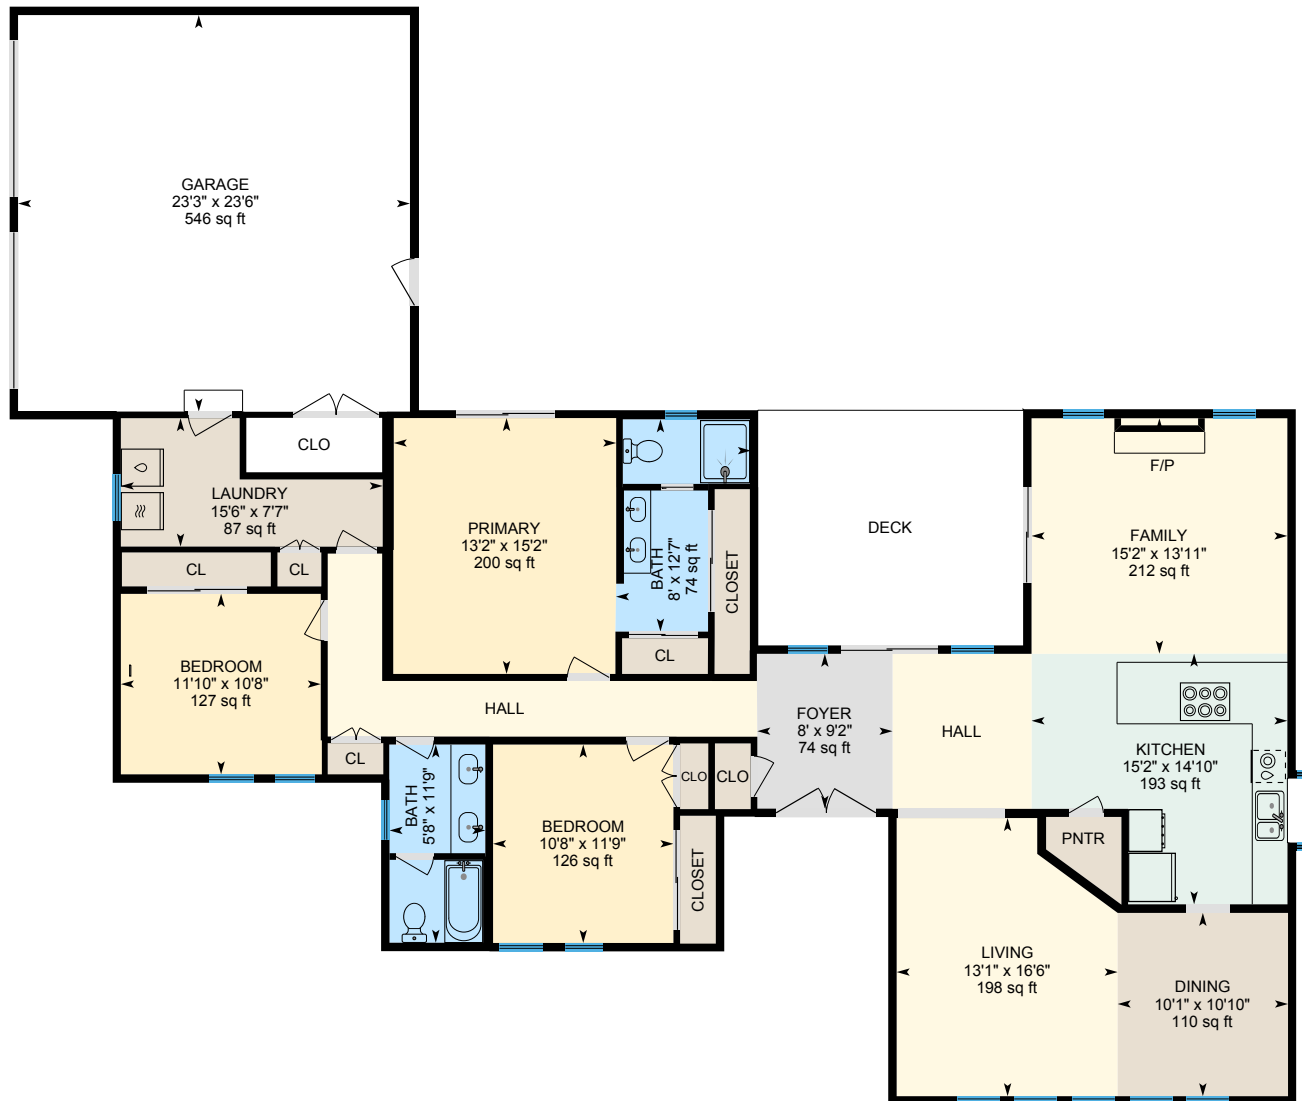

# 6737 Panorama Dr, Riverbank, CA

Main Floor Finished Area 1985.81 sq ft  
Unfinished Area 613.91 sq ft

PREPARED: 2023/08/29

White regions are excluded from total floor area in iGUIDE floor plans. All room dimensions and floor areas must be considered approximate and are subject to independent verification.