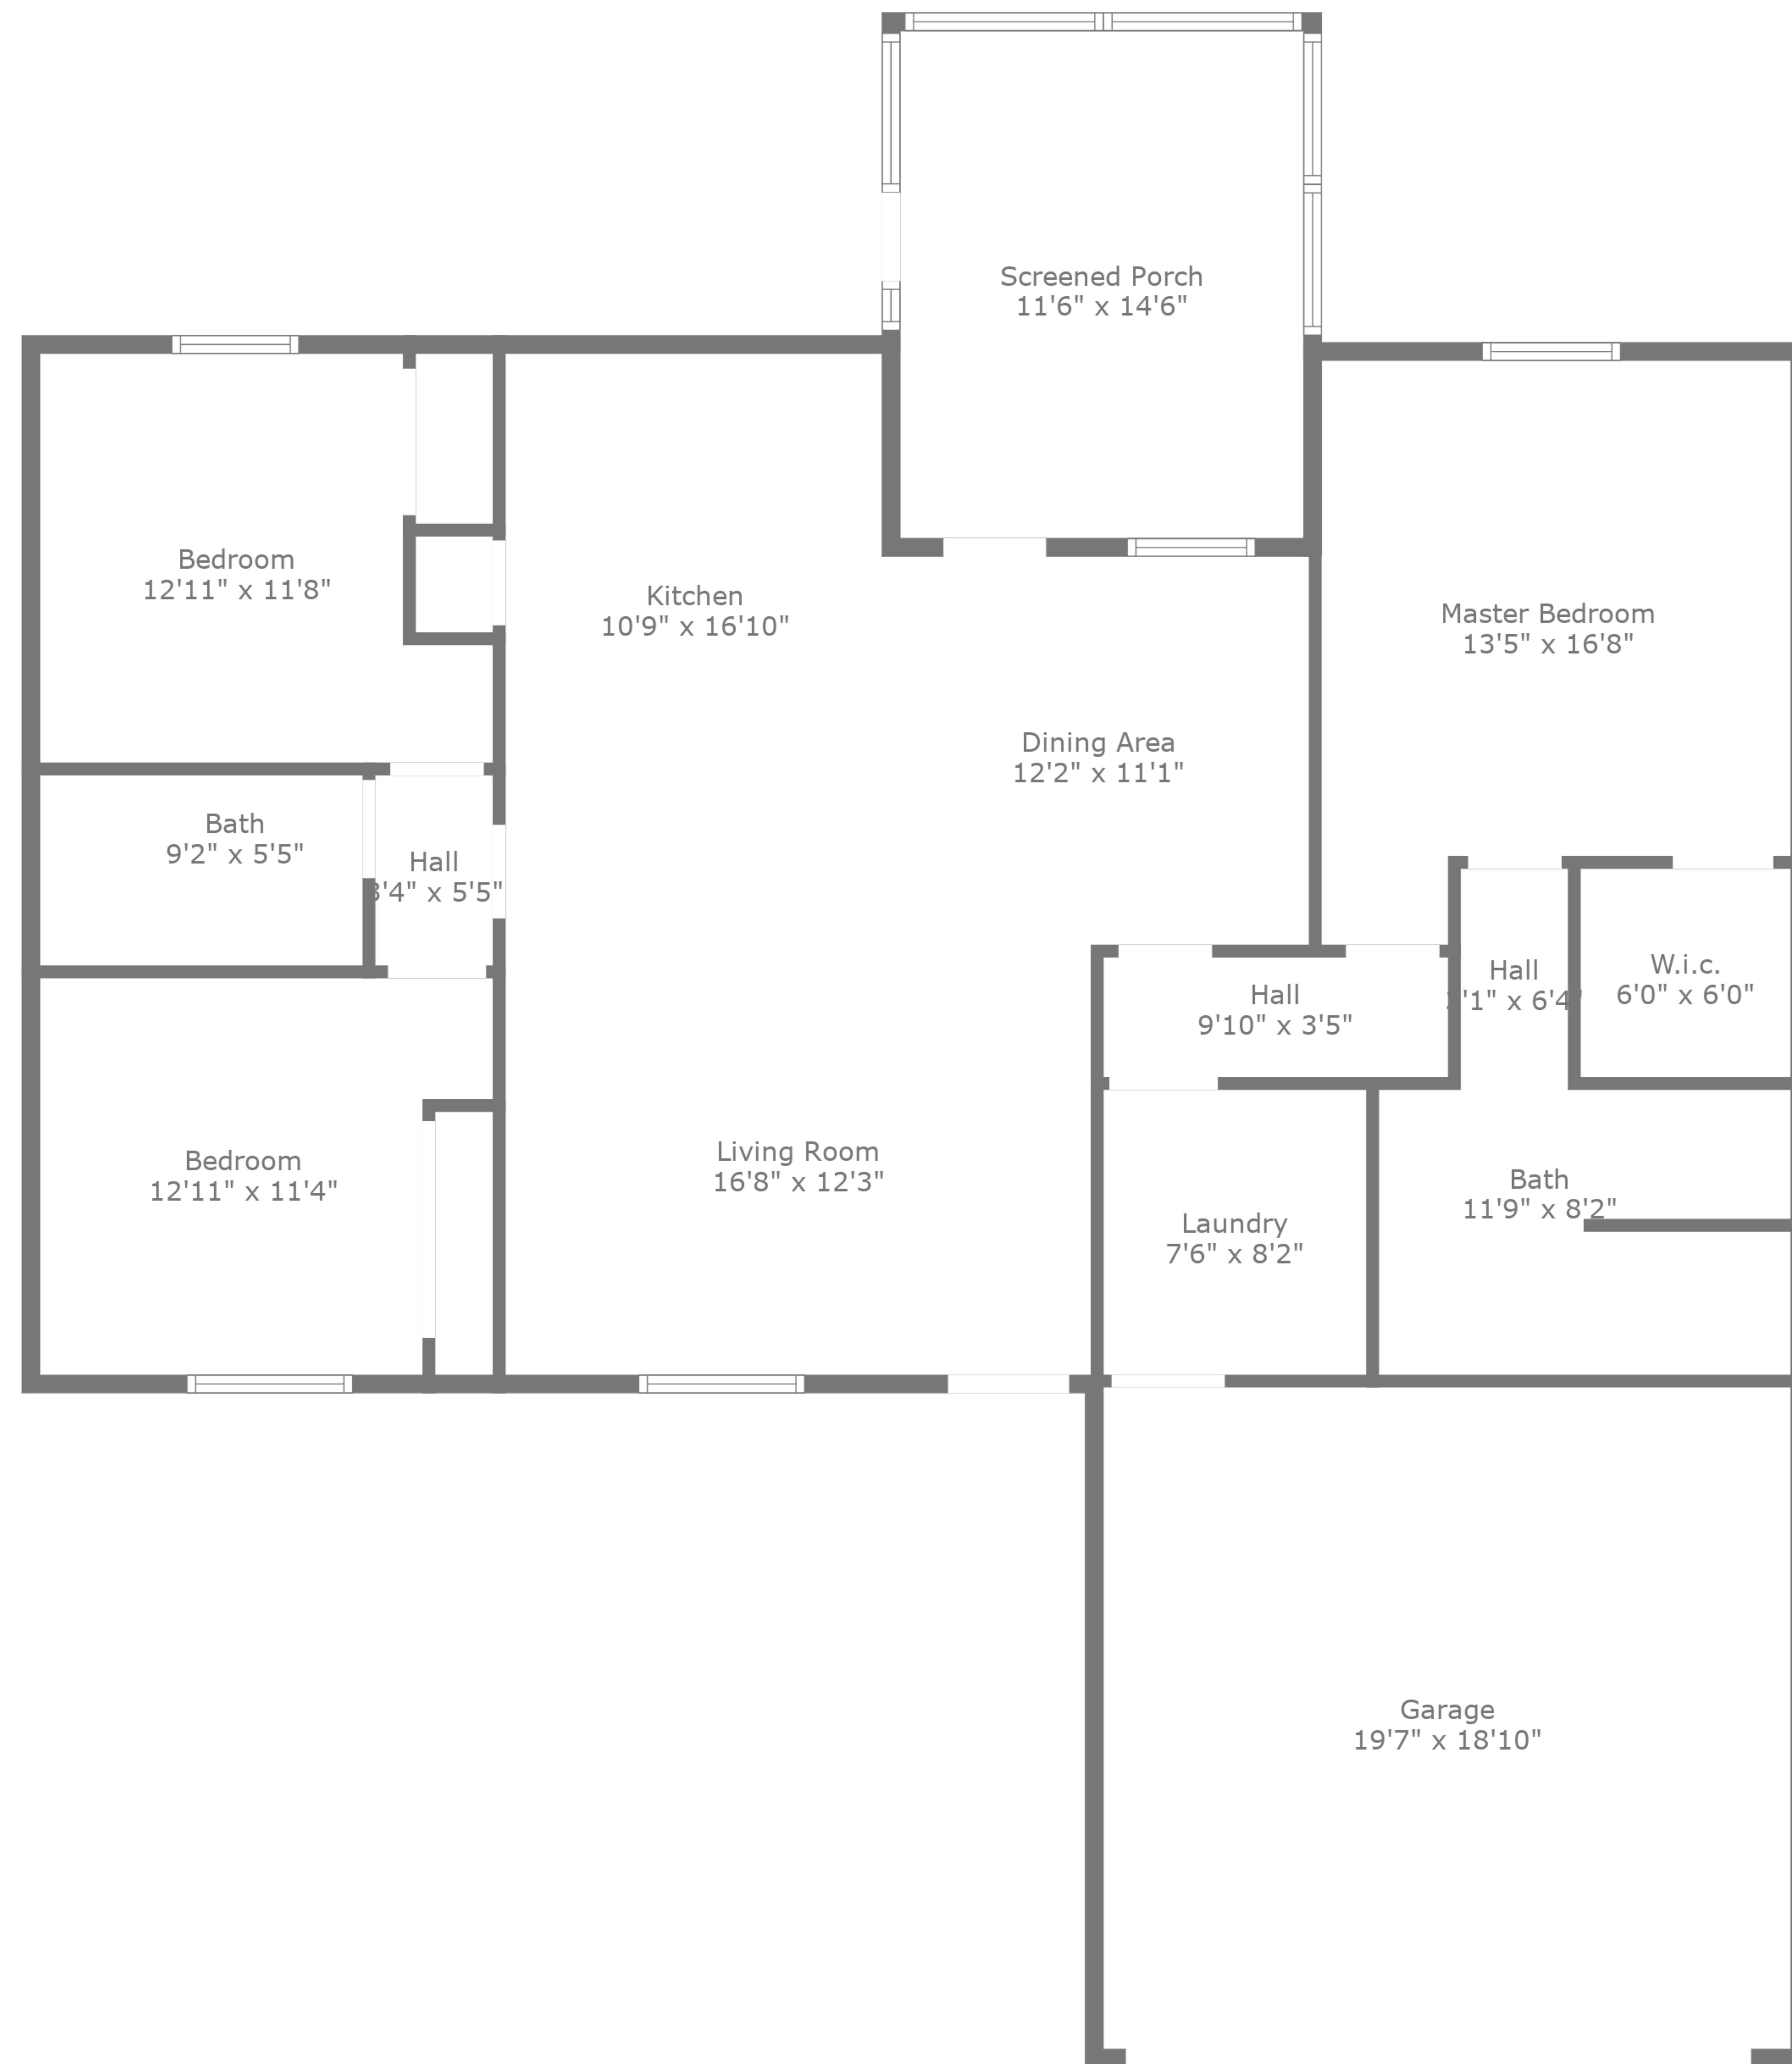

TOTAL: 1486 sq. ft
 FLOOR 1: 1486 sq. ft
 EXCLUDED AREAS: SCREENED PORCH: 172 sq. ft, GARAGE: 379 sq. ft

Floor Plan Created By Cubicasa App. Measurements Deemed Highly Reliable But Not Guaranteed.

TOTAL: 1486 sq. ft

FLOOR 1: 1486 sq. ft

EXCLUDED AREAS: SCREENED PORCH: 172 sq. ft, GARAGE: 379 sq. ft

Floor Plan Created By Cubicasa App. Measurements Deemed Highly Reliable But Not Guaranteed.