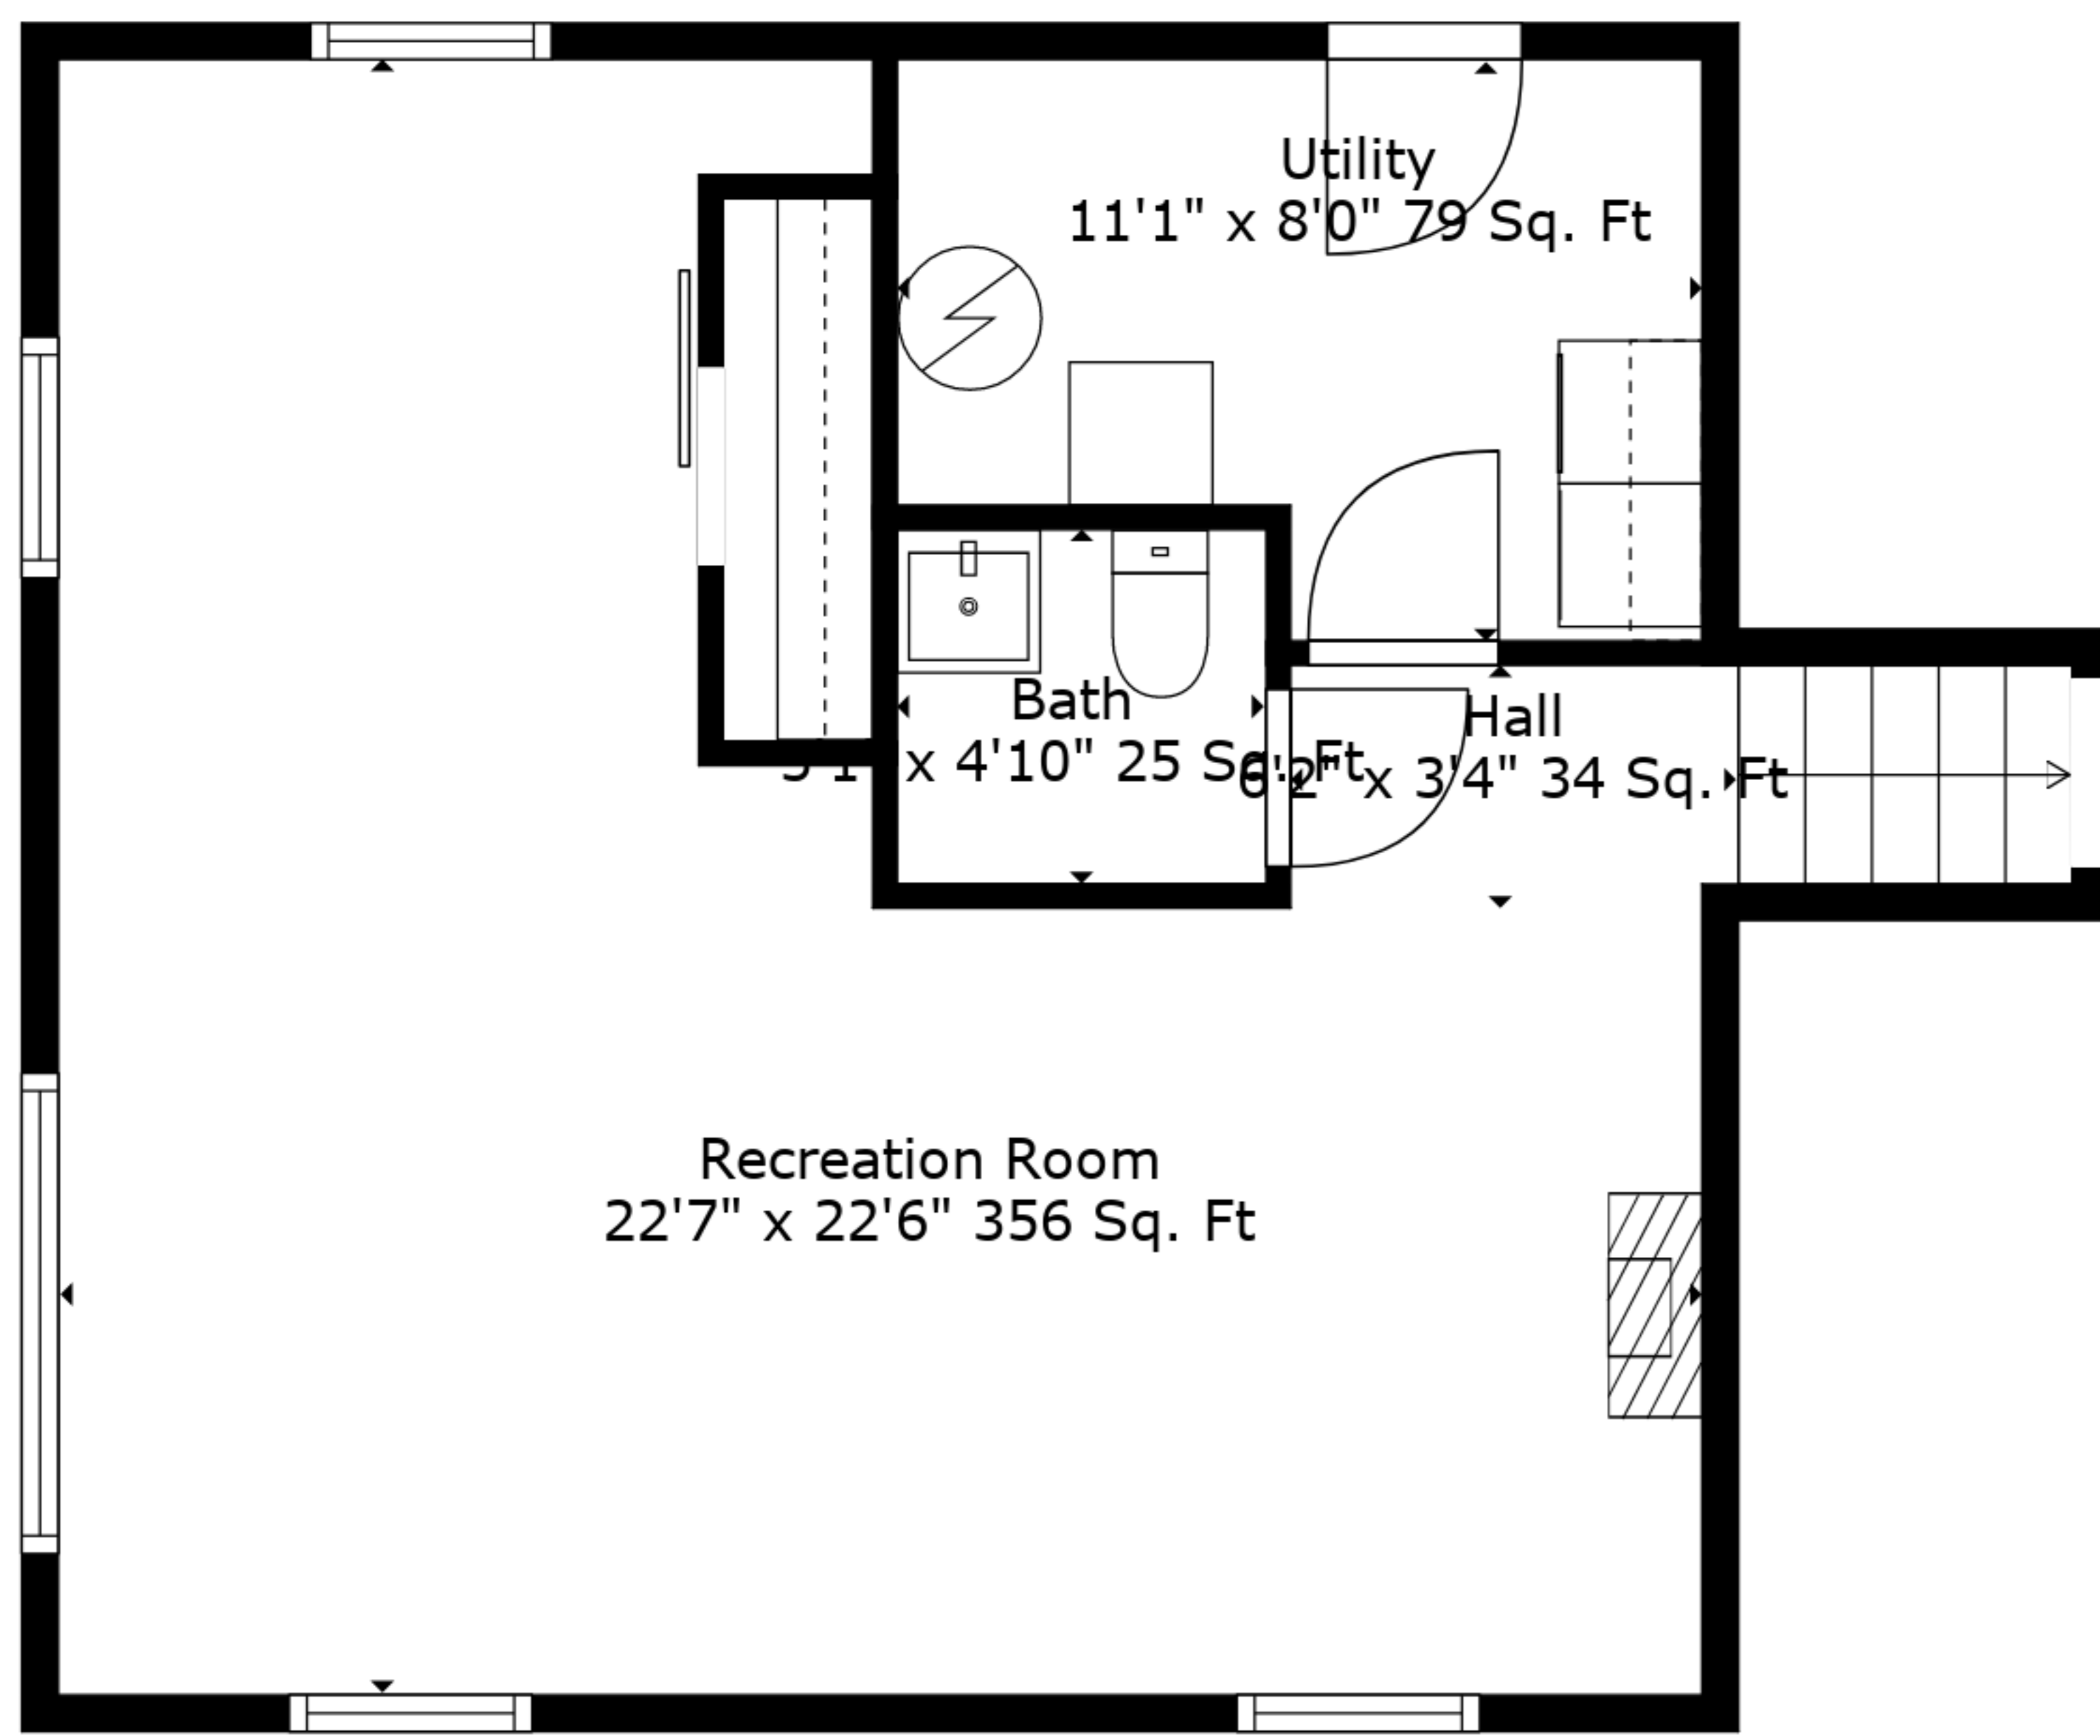

TOTAL: 1584 sq. ft
 BELOW GROUND: 525 sq. ft, FLOOR 2: 463 sq. ft, FLOOR 3: 596 sq. ft
 EXCLUDED AREAS: GARAGE: 433 sq. ft

Measurements Are Deemed Highly Reliable But Not Guaranteed.

TOTAL: 1584 sq. ft

BELOW GROUND: 525 sq. ft, FLOOR 2: 463 sq. ft, FLOOR 3: 596 sq. ft

EXCLUDED AREAS: GARAGE: 433 sq. ft

Measurements Are Deemed Highly Reliable But Not Guaranteed.

TOTAL: 1584 sq. ft
BELOW GROUND: 525 sq. ft, FLOOR 2: 463 sq. ft, FLOOR 3: 596 sq. ft
EXCLUDED AREAS: GARAGE: 433 sq. ft

Measurements Are Deemed Highly Reliable But Not Guaranteed.

Floor 2

Floor 3

Floor 1

TOTAL: 1584 sq. ft
 BELOW GROUND: 525 sq. ft, FLOOR 2: 463 sq. ft, FLOOR 3: 596 sq. ft
 EXCLUDED AREAS: GARAGE: 433 sq. ft