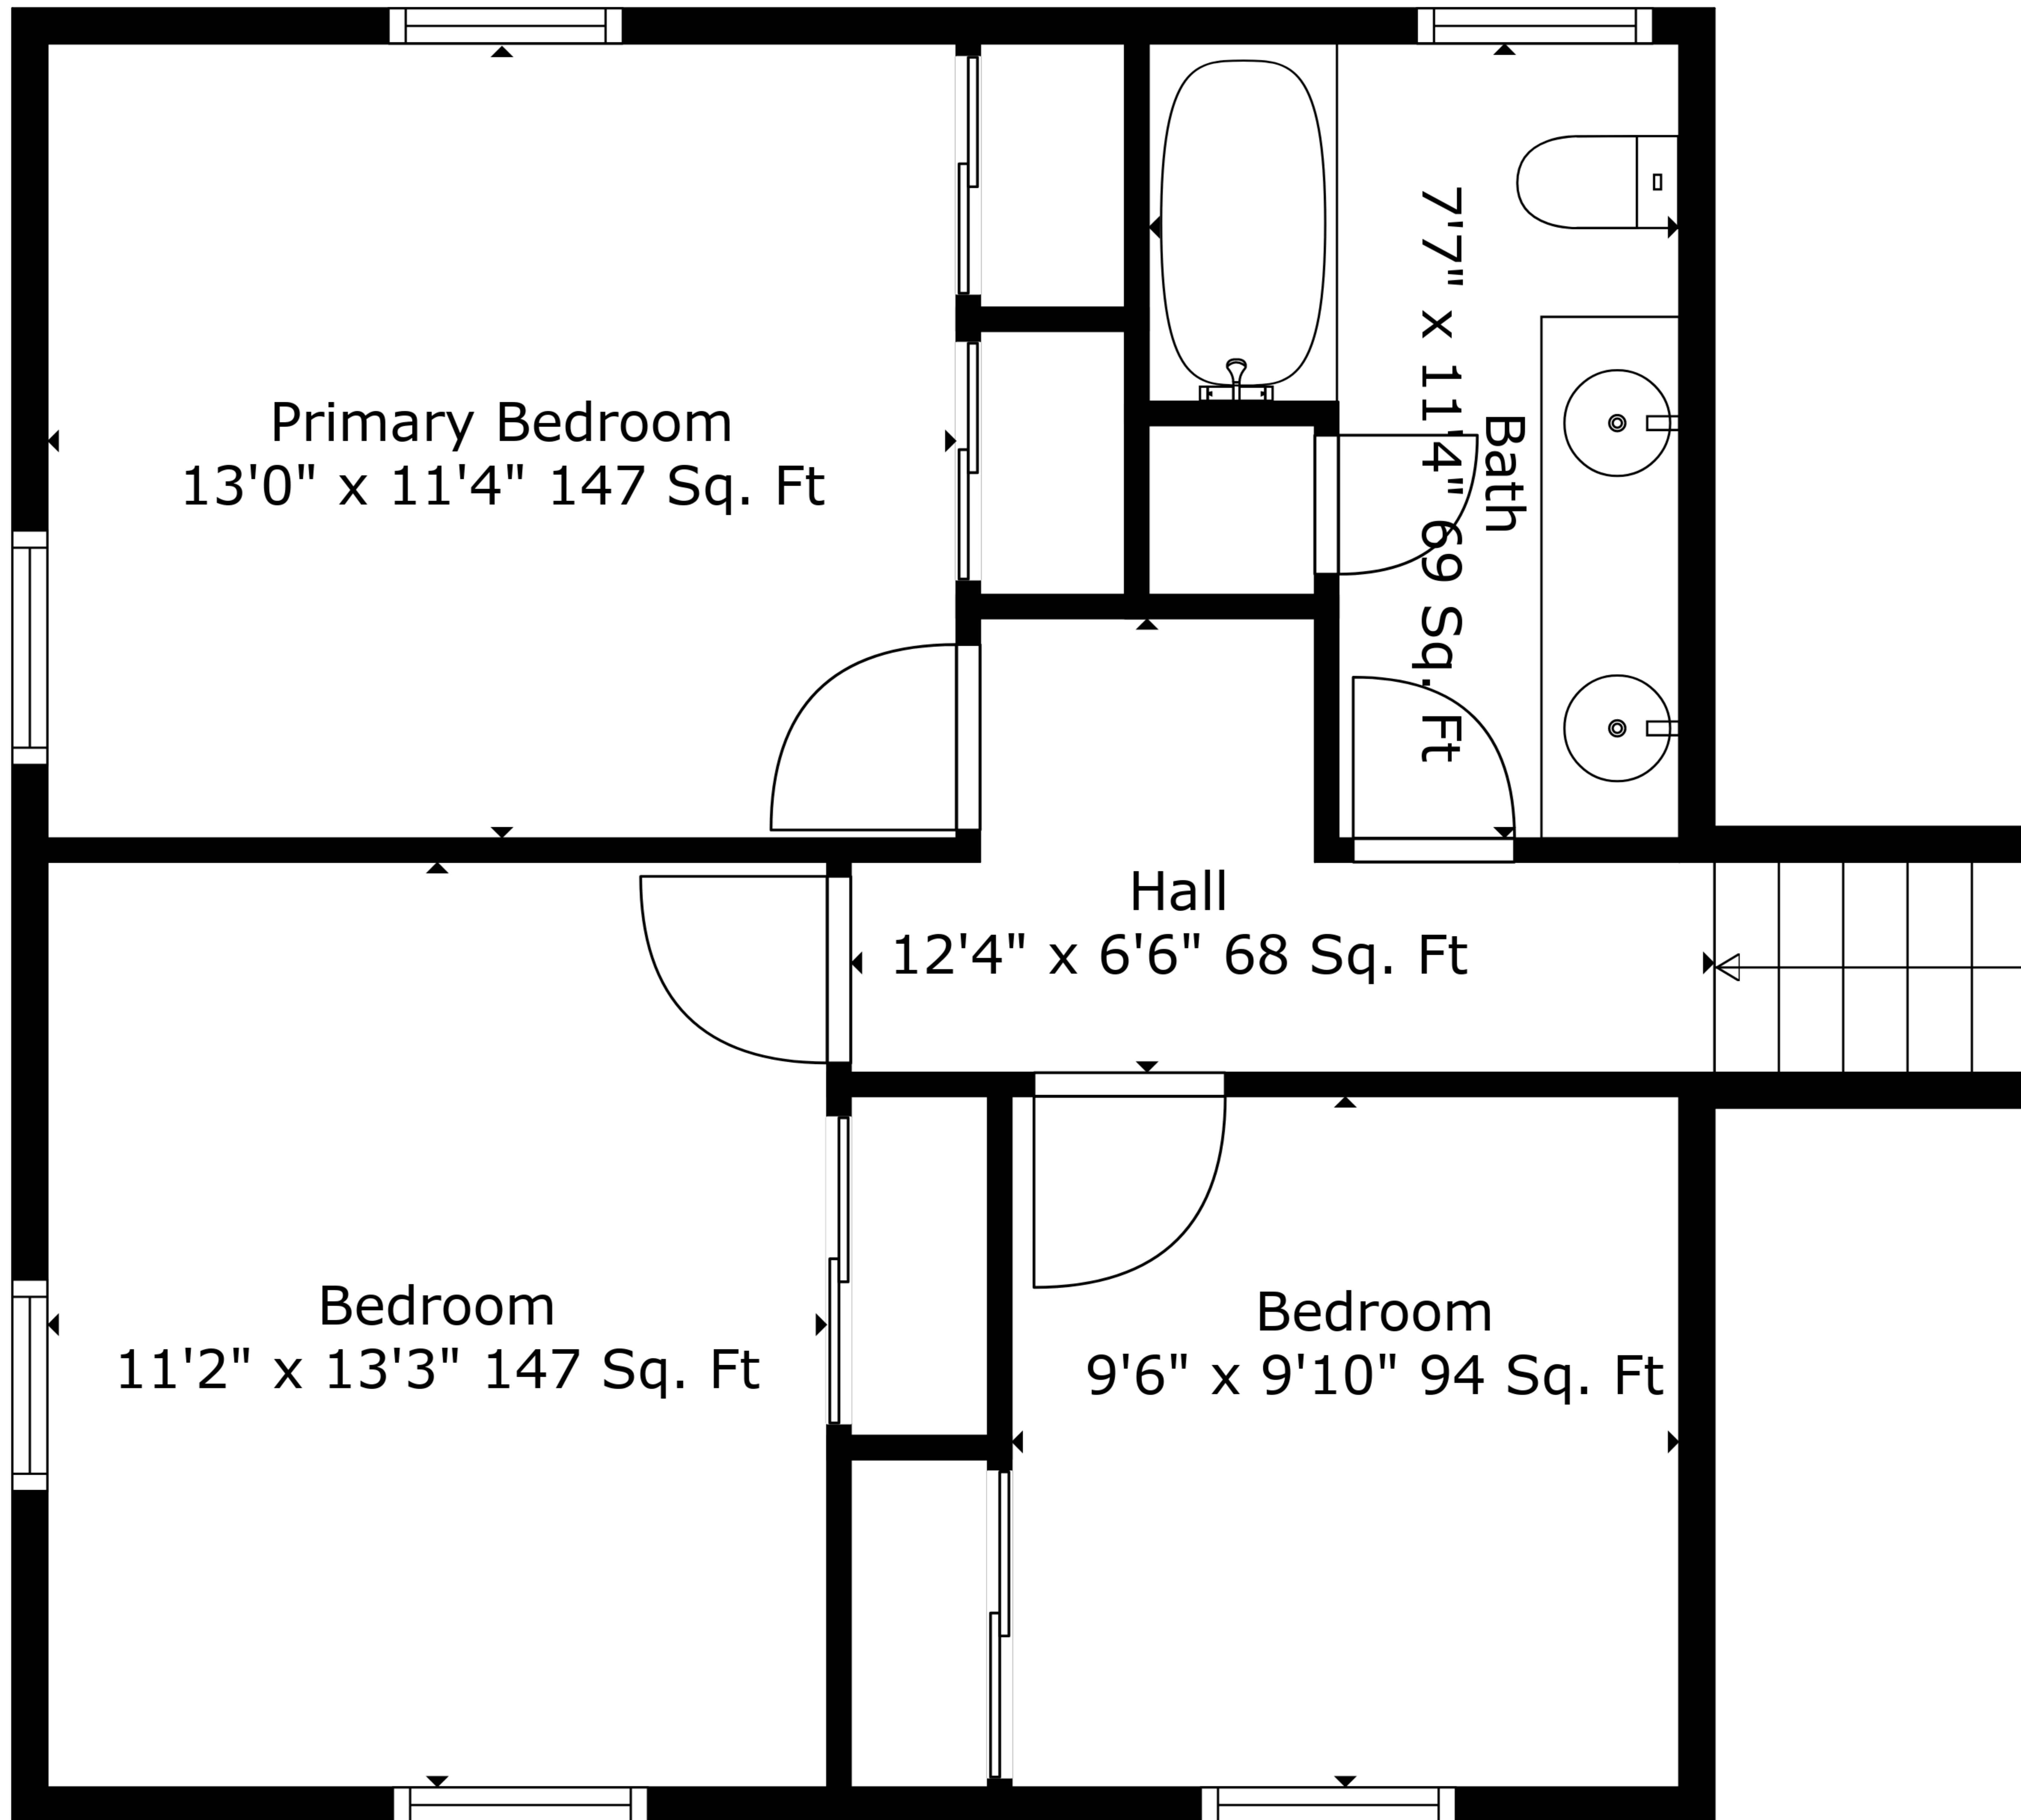

TOTAL: 1584 sq. ft
 BELOW GROUND: 525 sq. ft, FLOOR 2: 463 sq. ft, FLOOR 3: 596 sq. ft
 EXCLUDED AREAS: GARAGE: 433 sq. ft

Measurements Are Deemed Highly Reliable But Not Guaranteed.

TOTAL: 1584 sq. ft

BELOW GROUND: 525 sq. ft, FLOOR 2: 463 sq. ft, FLOOR 3: 596 sq. ft

EXCLUDED AREAS: GARAGE: 433 sq. ft

Measurements Are Deemed Highly Reliable But Not Guaranteed.

TOTAL: 1584 sq. ft
BELOW GROUND: 525 sq. ft, FLOOR 2: 463 sq. ft, FLOOR 3: 596 sq. ft
EXCLUDED AREAS: GARAGE: 433 sq. ft

Measurements Are Deemed Highly Reliable But Not Guaranteed.

Floor 2

Floor 3

Floor 1

TOTAL: 1584 sq. ft
 BELOW GROUND: 525 sq. ft, FLOOR 2: 463 sq. ft, FLOOR 3: 596 sq. ft
 EXCLUDED AREAS: GARAGE: 433 sq. ft