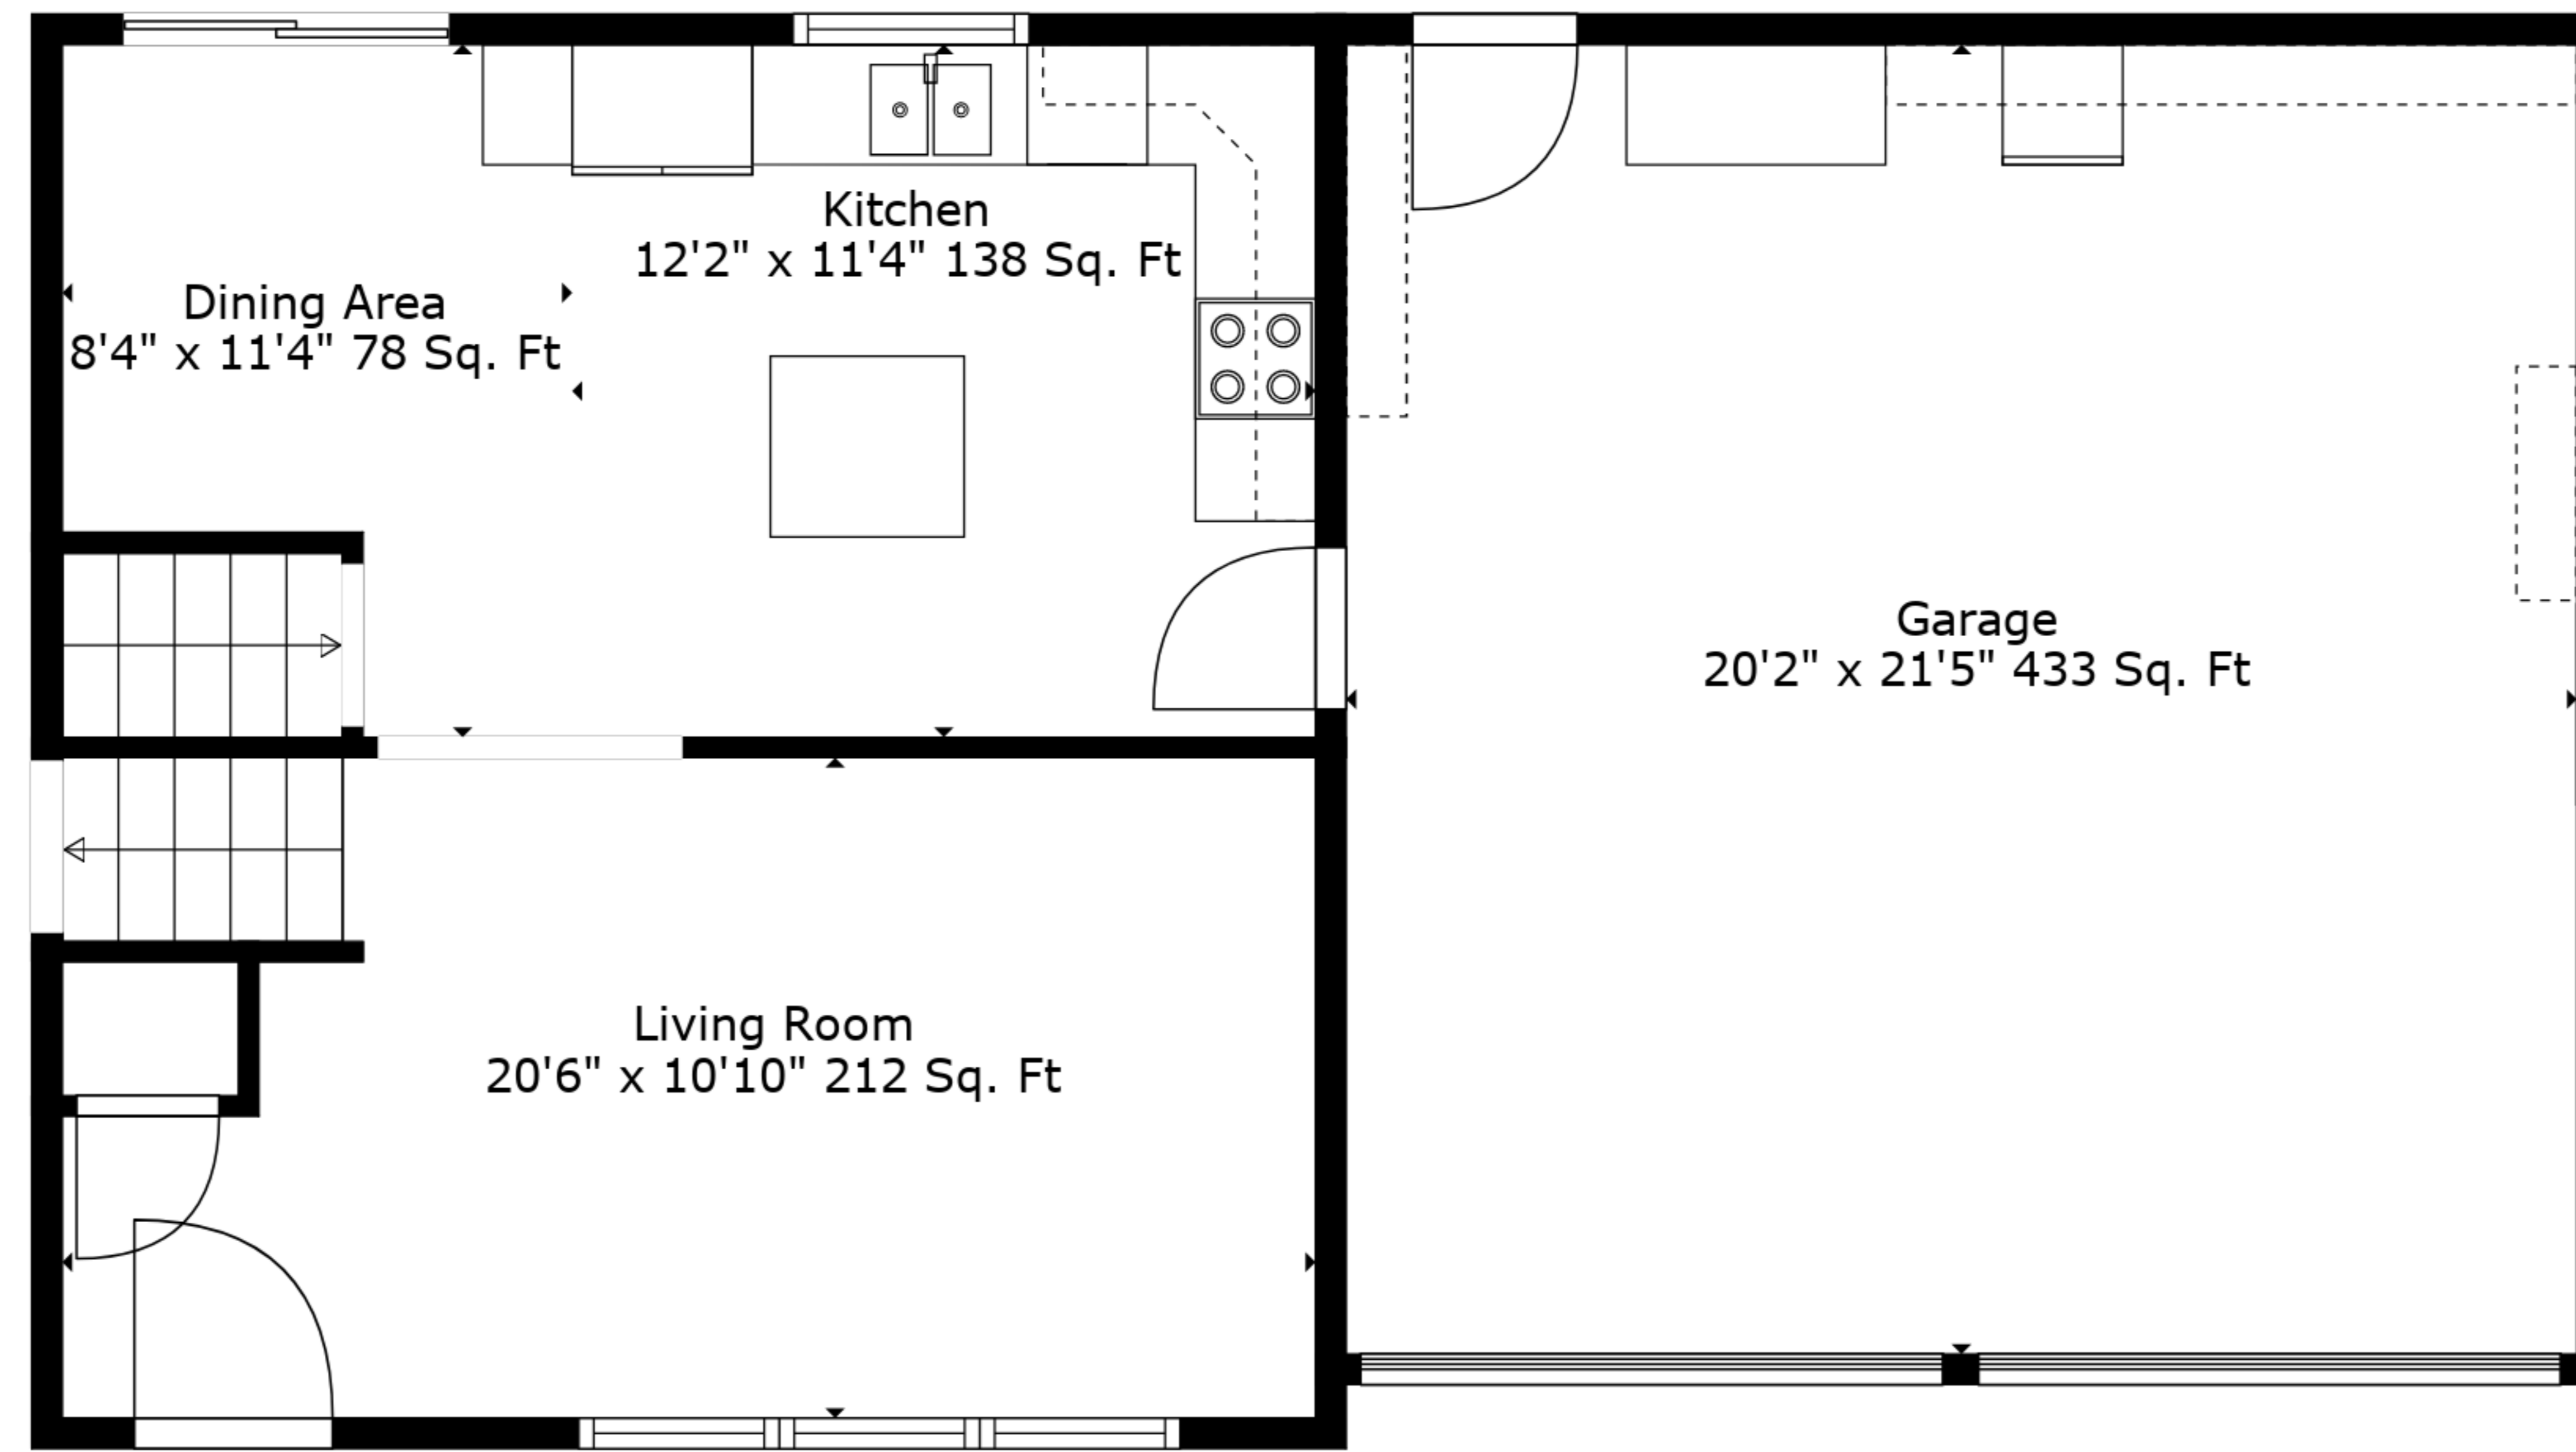

TOTAL: 1584 sq. ft
 BELOW GROUND: 525 sq. ft, FLOOR 2: 463 sq. ft, FLOOR 3: 596 sq. ft
 EXCLUDED AREAS: GARAGE: 433 sq. ft

Measurements Are Deemed Highly Reliable But Not Guaranteed.

TOTAL: 1584 sq. ft

BELOW GROUND: 525 sq. ft, FLOOR 2: 463 sq. ft, FLOOR 3: 596 sq. ft

EXCLUDED AREAS: GARAGE: 433 sq. ft

Measurements Are Deemed Highly Reliable But Not Guaranteed.

TOTAL: 1584 sq. ft
BELOW GROUND: 525 sq. ft, FLOOR 2: 463 sq. ft, FLOOR 3: 596 sq. ft
EXCLUDED AREAS: GARAGE: 433 sq. ft

Measurements Are Deemed Highly Reliable But Not Guaranteed.

Floor 2

Floor 3

Floor 1

TOTAL: 1584 sq. ft
 BELOW GROUND: 525 sq. ft, FLOOR 2: 463 sq. ft, FLOOR 3: 596 sq. ft
 EXCLUDED AREAS: GARAGE: 433 sq. ft