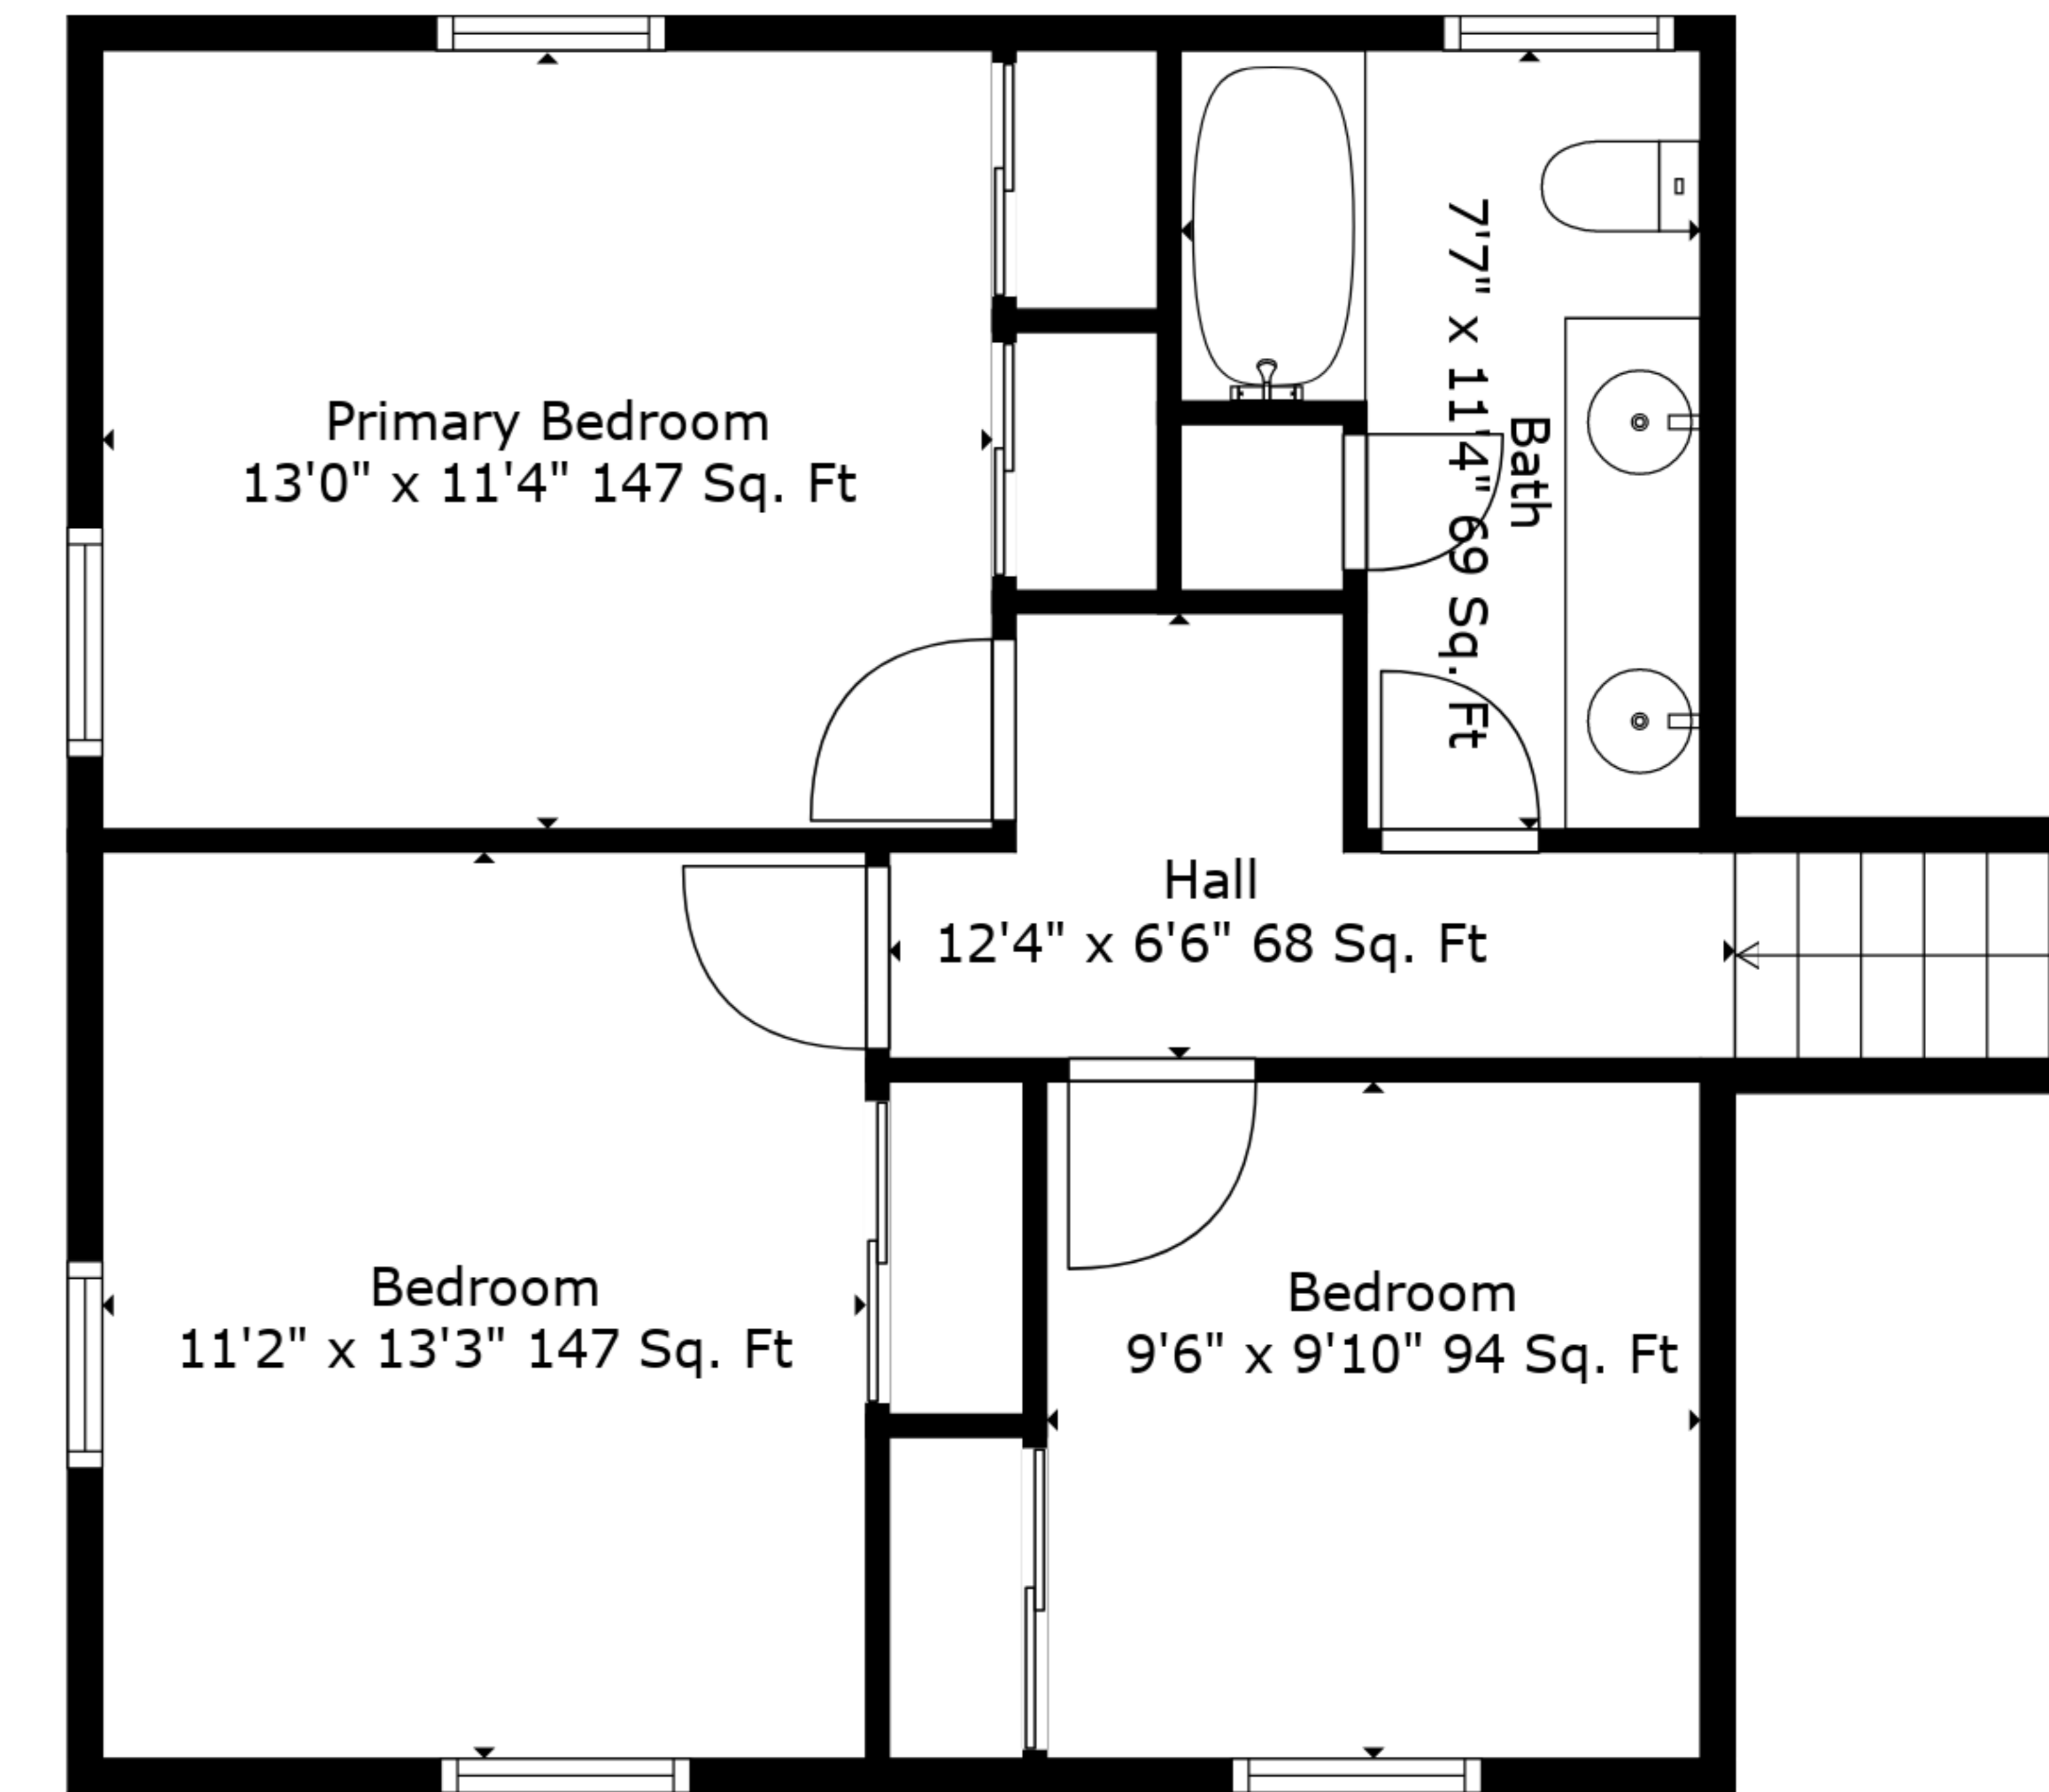

TOTAL: 1584 sq. ft
 BELOW GROUND: 525 sq. ft, FLOOR 2: 463 sq. ft, FLOOR 3: 596 sq. ft
 EXCLUDED AREAS: GARAGE: 433 sq. ft

Measurements Are Deemed Highly Reliable But Not Guaranteed.

TOTAL: 1584 sq. ft

BELOW GROUND: 525 sq. ft, FLOOR 2: 463 sq. ft, FLOOR 3: 596 sq. ft

EXCLUDED AREAS: GARAGE: 433 sq. ft

Measurements Are Deemed Highly Reliable But Not Guaranteed.

TOTAL: 1584 sq. ft
BELOW GROUND: 525 sq. ft, FLOOR 2: 463 sq. ft, FLOOR 3: 596 sq. ft
EXCLUDED AREAS: GARAGE: 433 sq. ft

Measurements Are Deemed Highly Reliable But Not Guaranteed.

Floor 2

Floor 3

Floor 1

TOTAL: 1584 sq. ft
 BELOW GROUND: 525 sq. ft, FLOOR 2: 463 sq. ft, FLOOR 3: 596 sq. ft
 EXCLUDED AREAS: GARAGE: 433 sq. ft