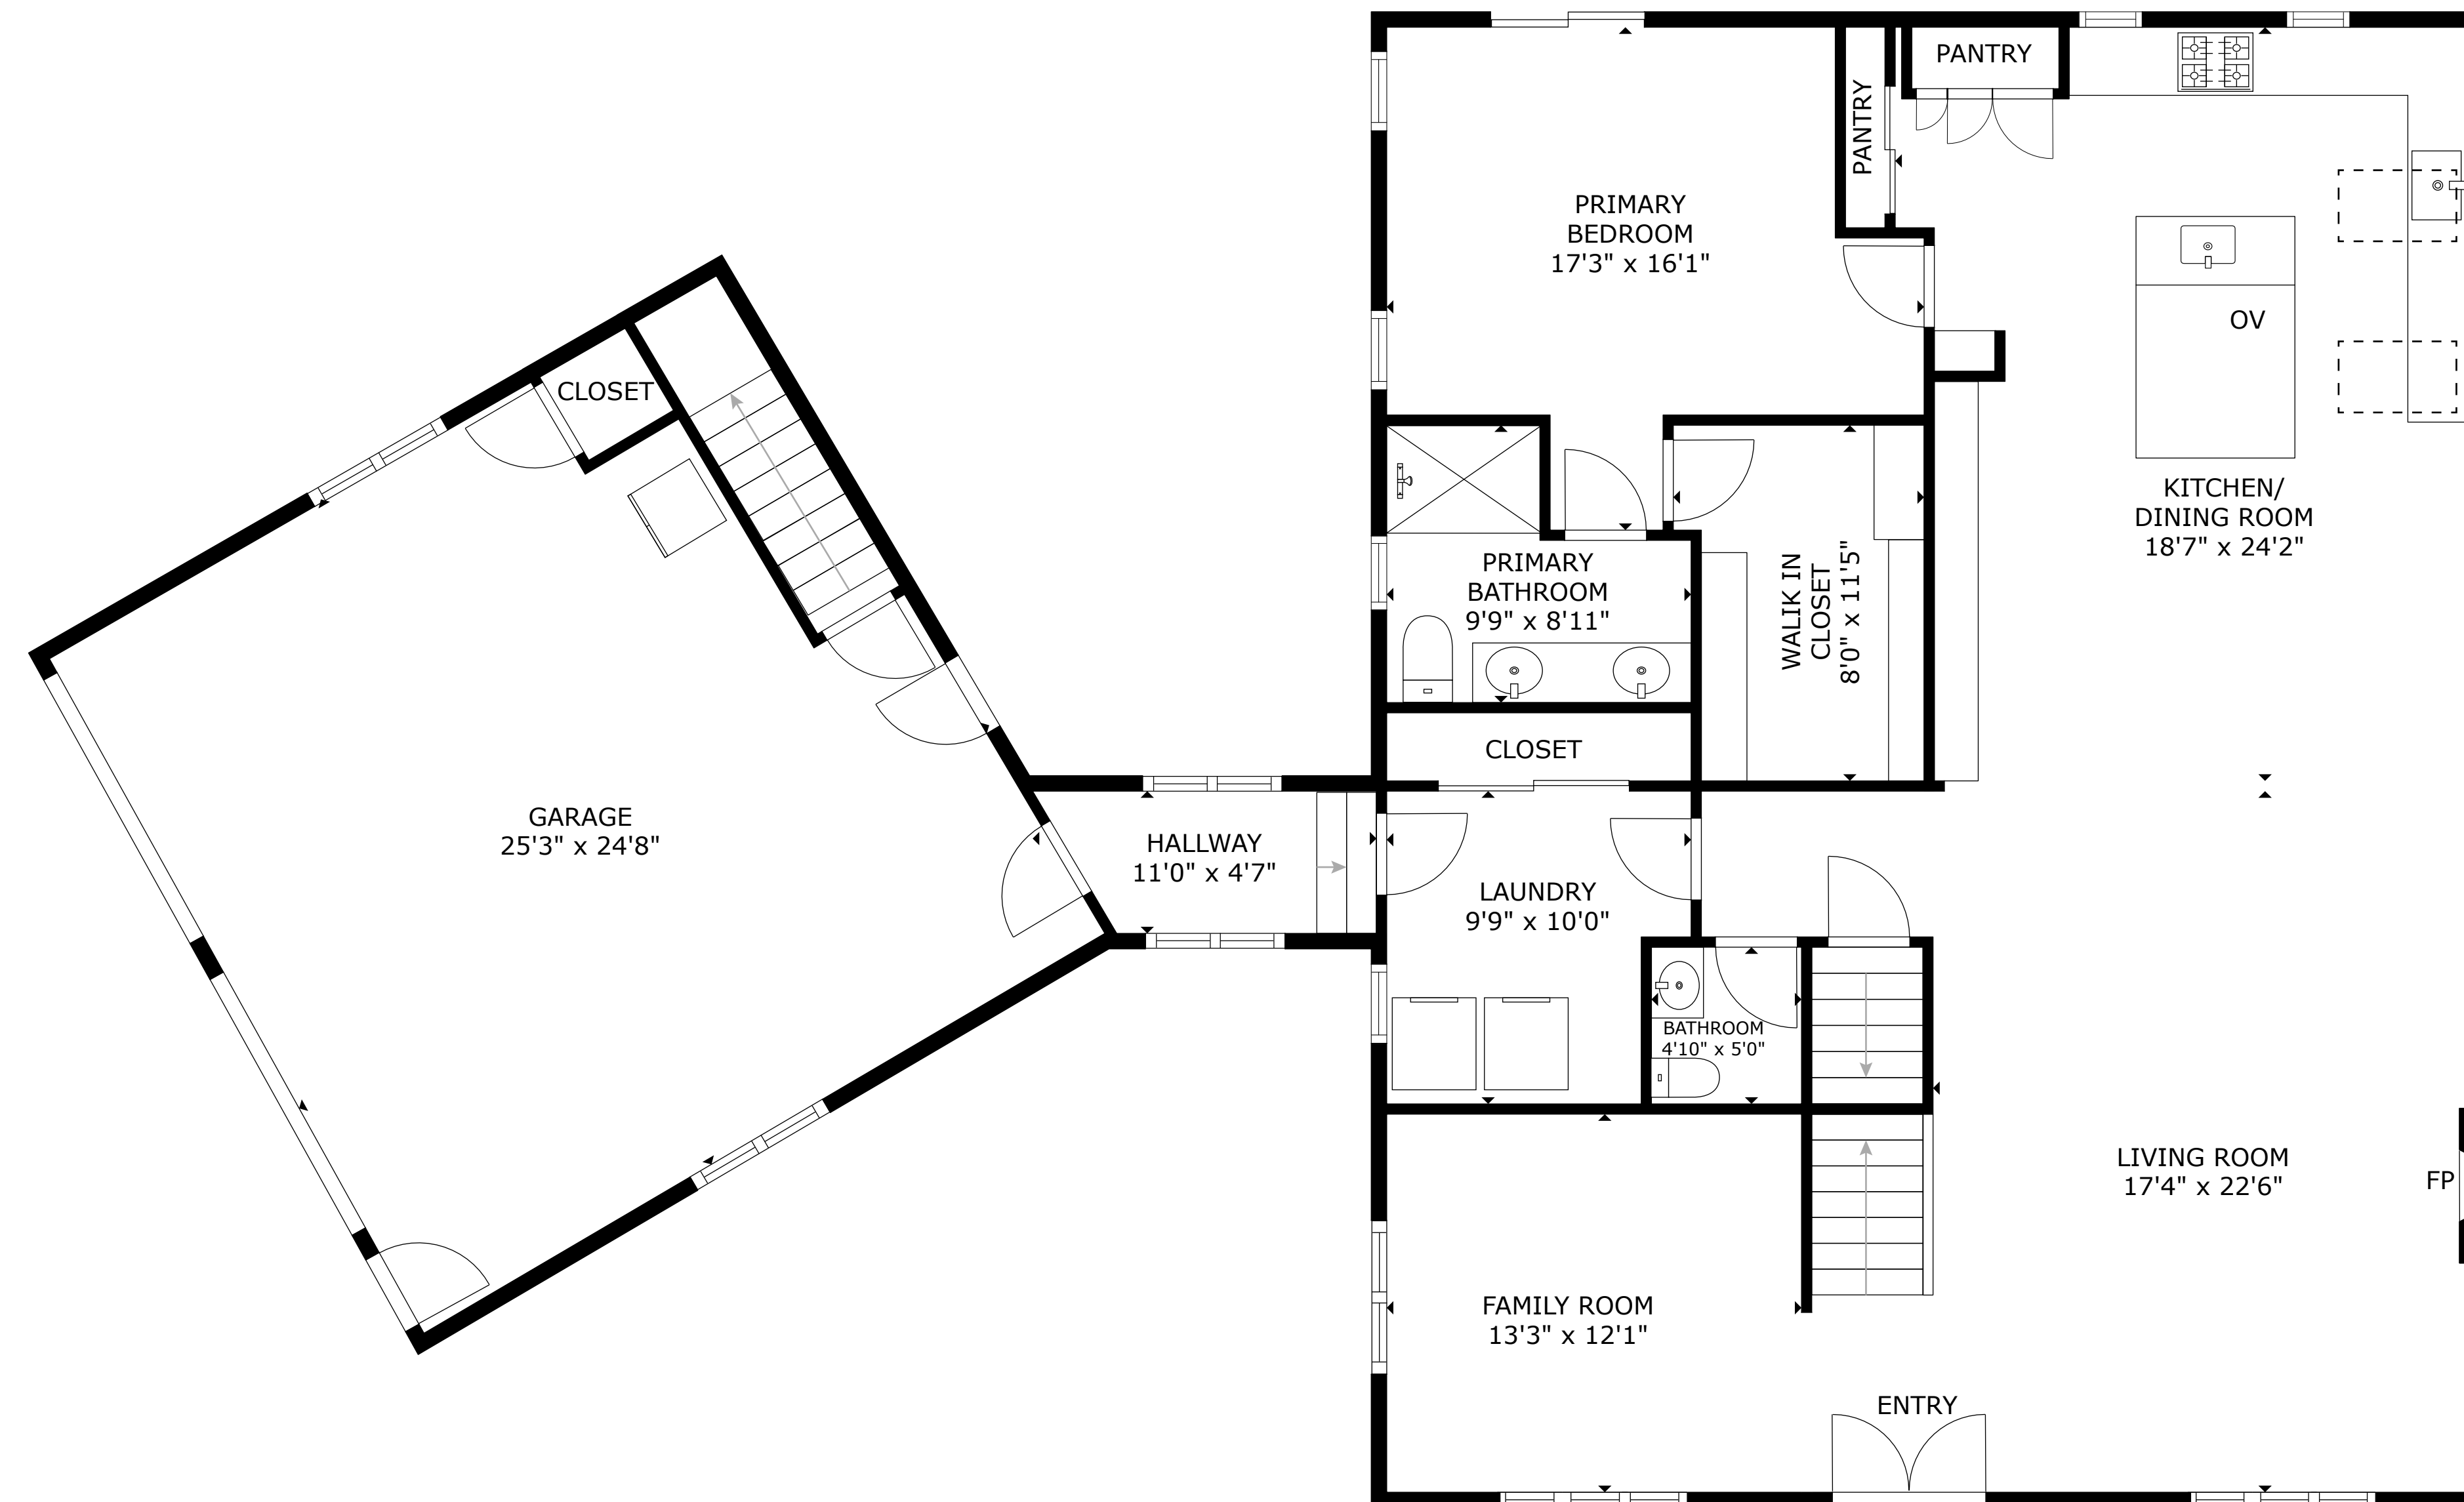

FLOOR 3

FLOOR 2

FLOOR 1

GROSS INTERNAL AREA
 FLOOR 1: 1,596 sq. ft, FLOOR 2: 1,699 sq. ft
 FLOOR 3: 1,514 sq. ft, TOTAL: 4,809 sq. ft
 EXCLUDED AREA: GARAGE: 617 sq. ft

SIZES AND DIMENSIONS ARE APPROXIMATE, ACTUAL MAY VARY.