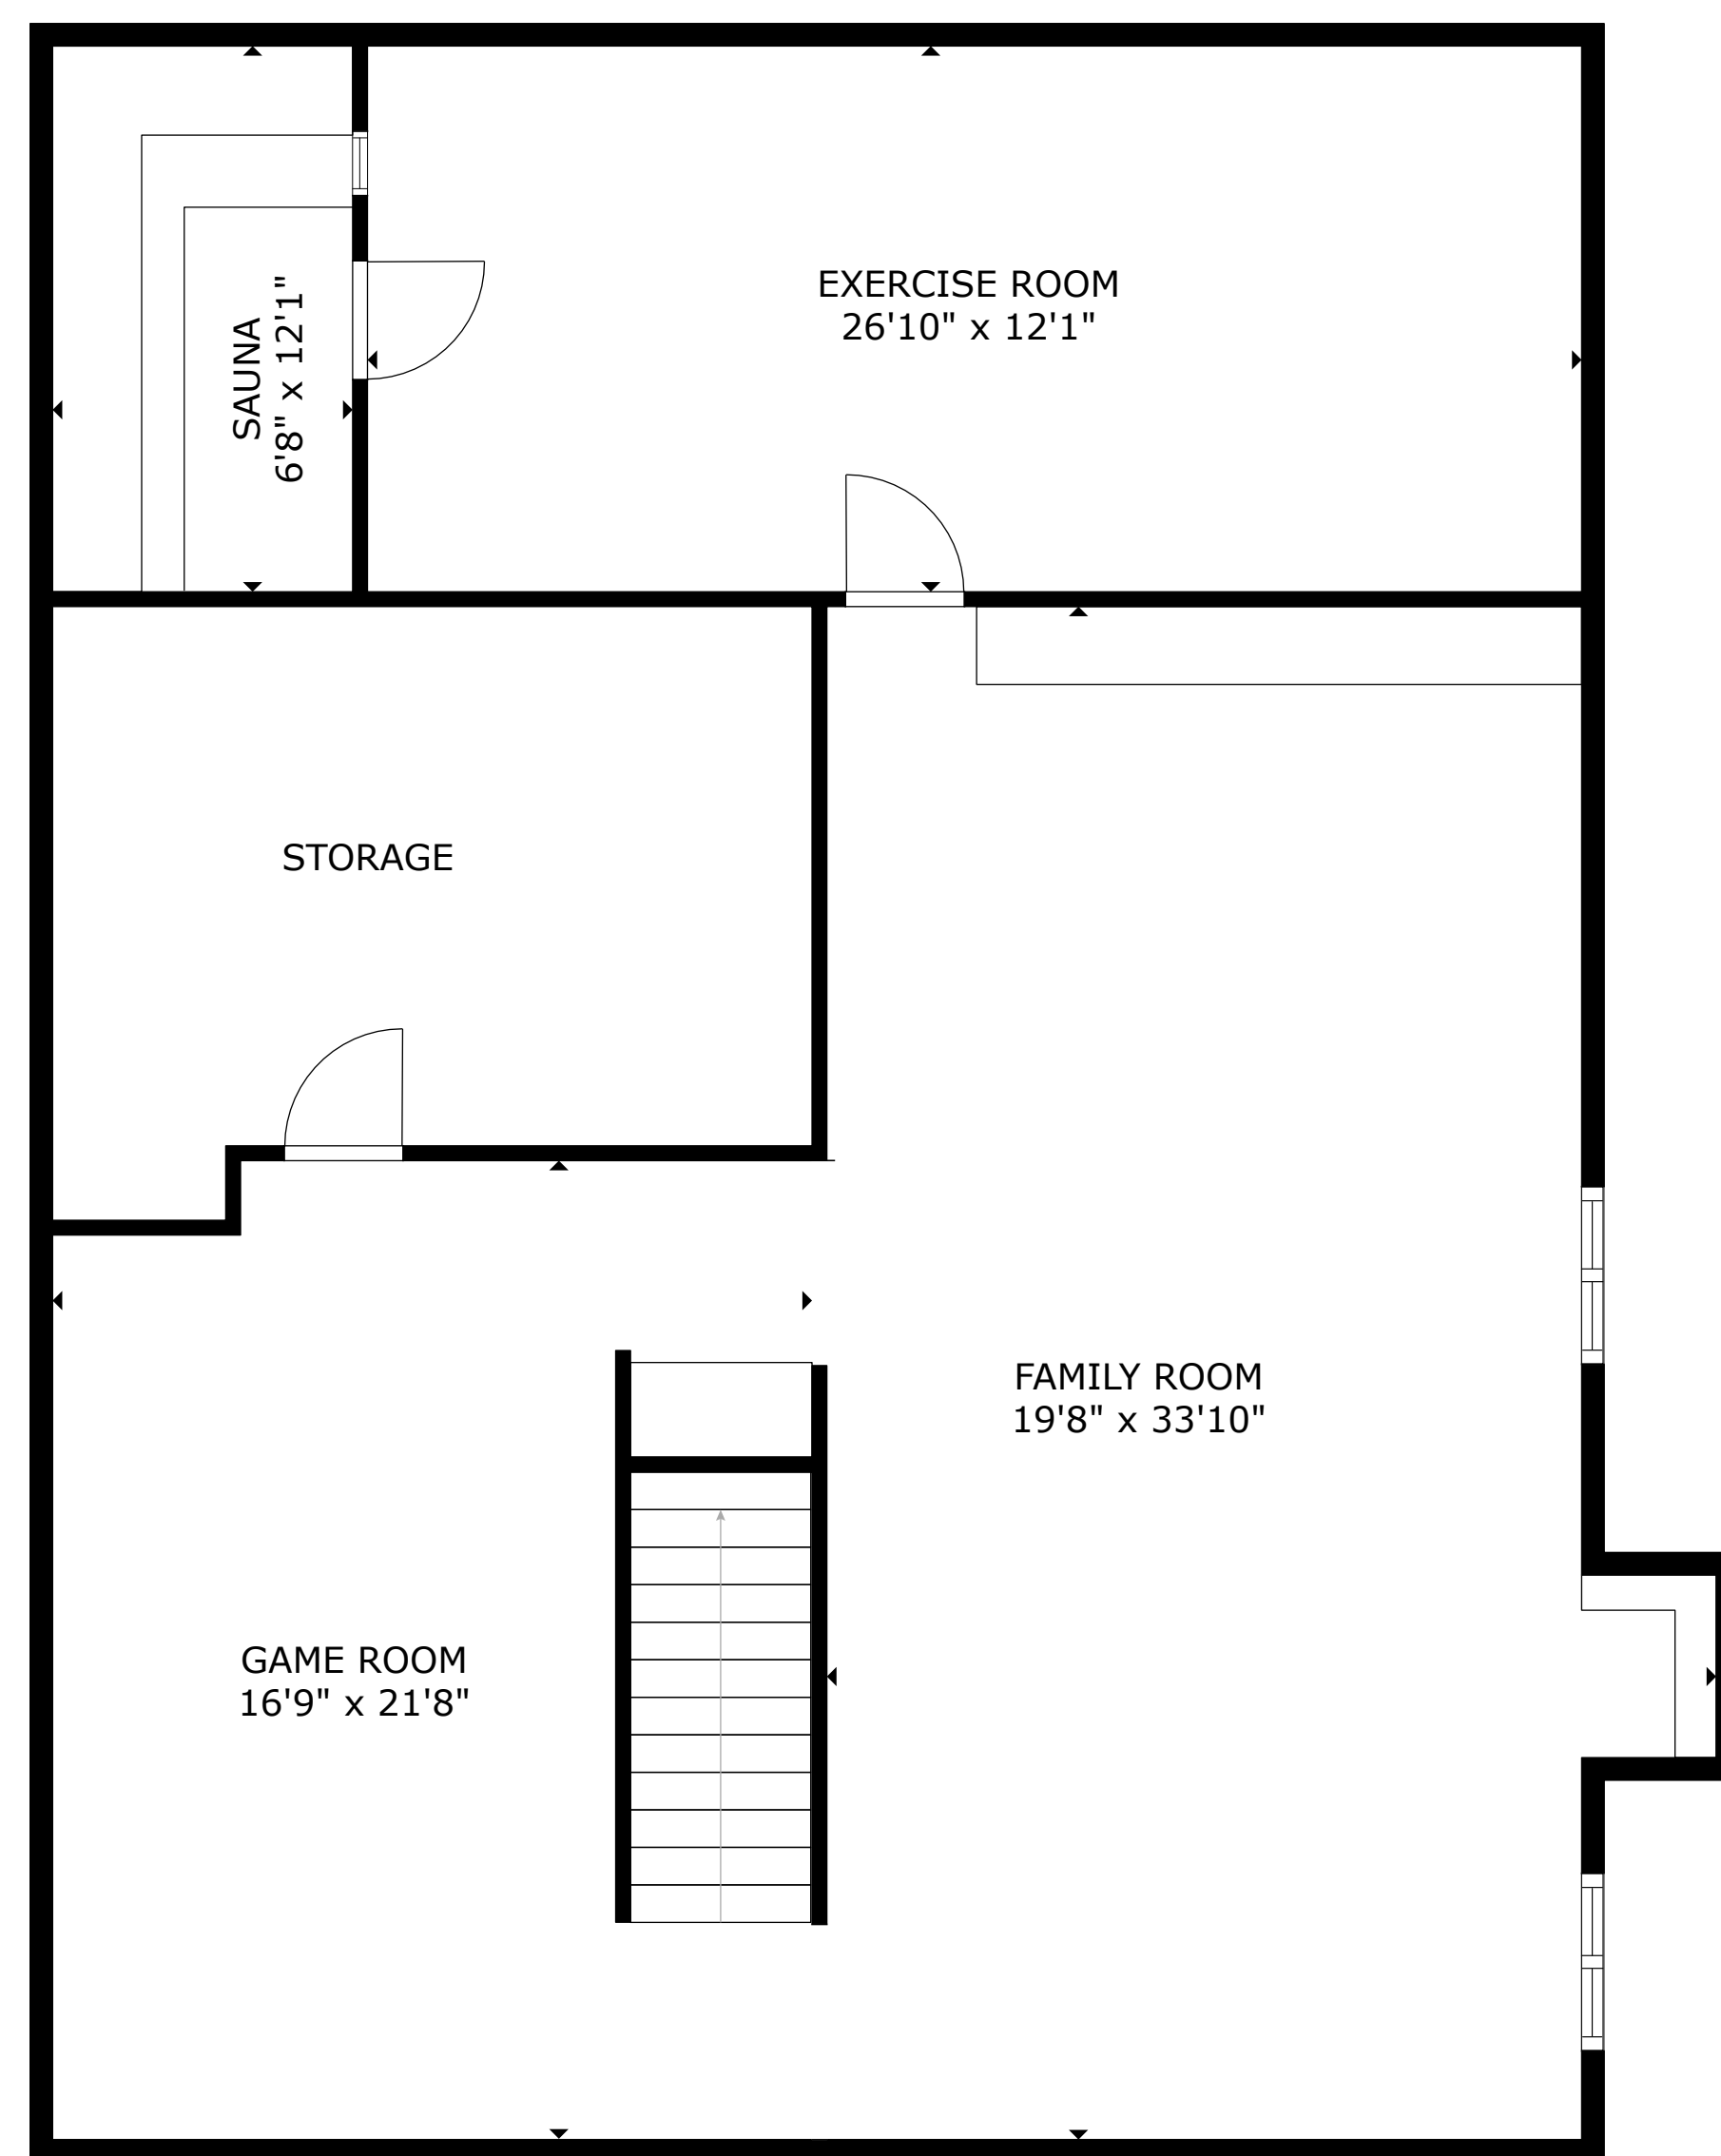

FLOOR 3

FLOOR 2

FLOOR 1

GROSS INTERNAL AREA
 FLOOR 1: 1,596 sq. ft, FLOOR 2: 1,699 sq. ft
 FLOOR 3: 1,514 sq. ft, TOTAL: 4,809 sq. ft
 EXCLUDED AREA: GARAGE: 617 sq. ft

SIZES AND DIMENSIONS ARE APPROXIMATE, ACTUAL MAY VARY.