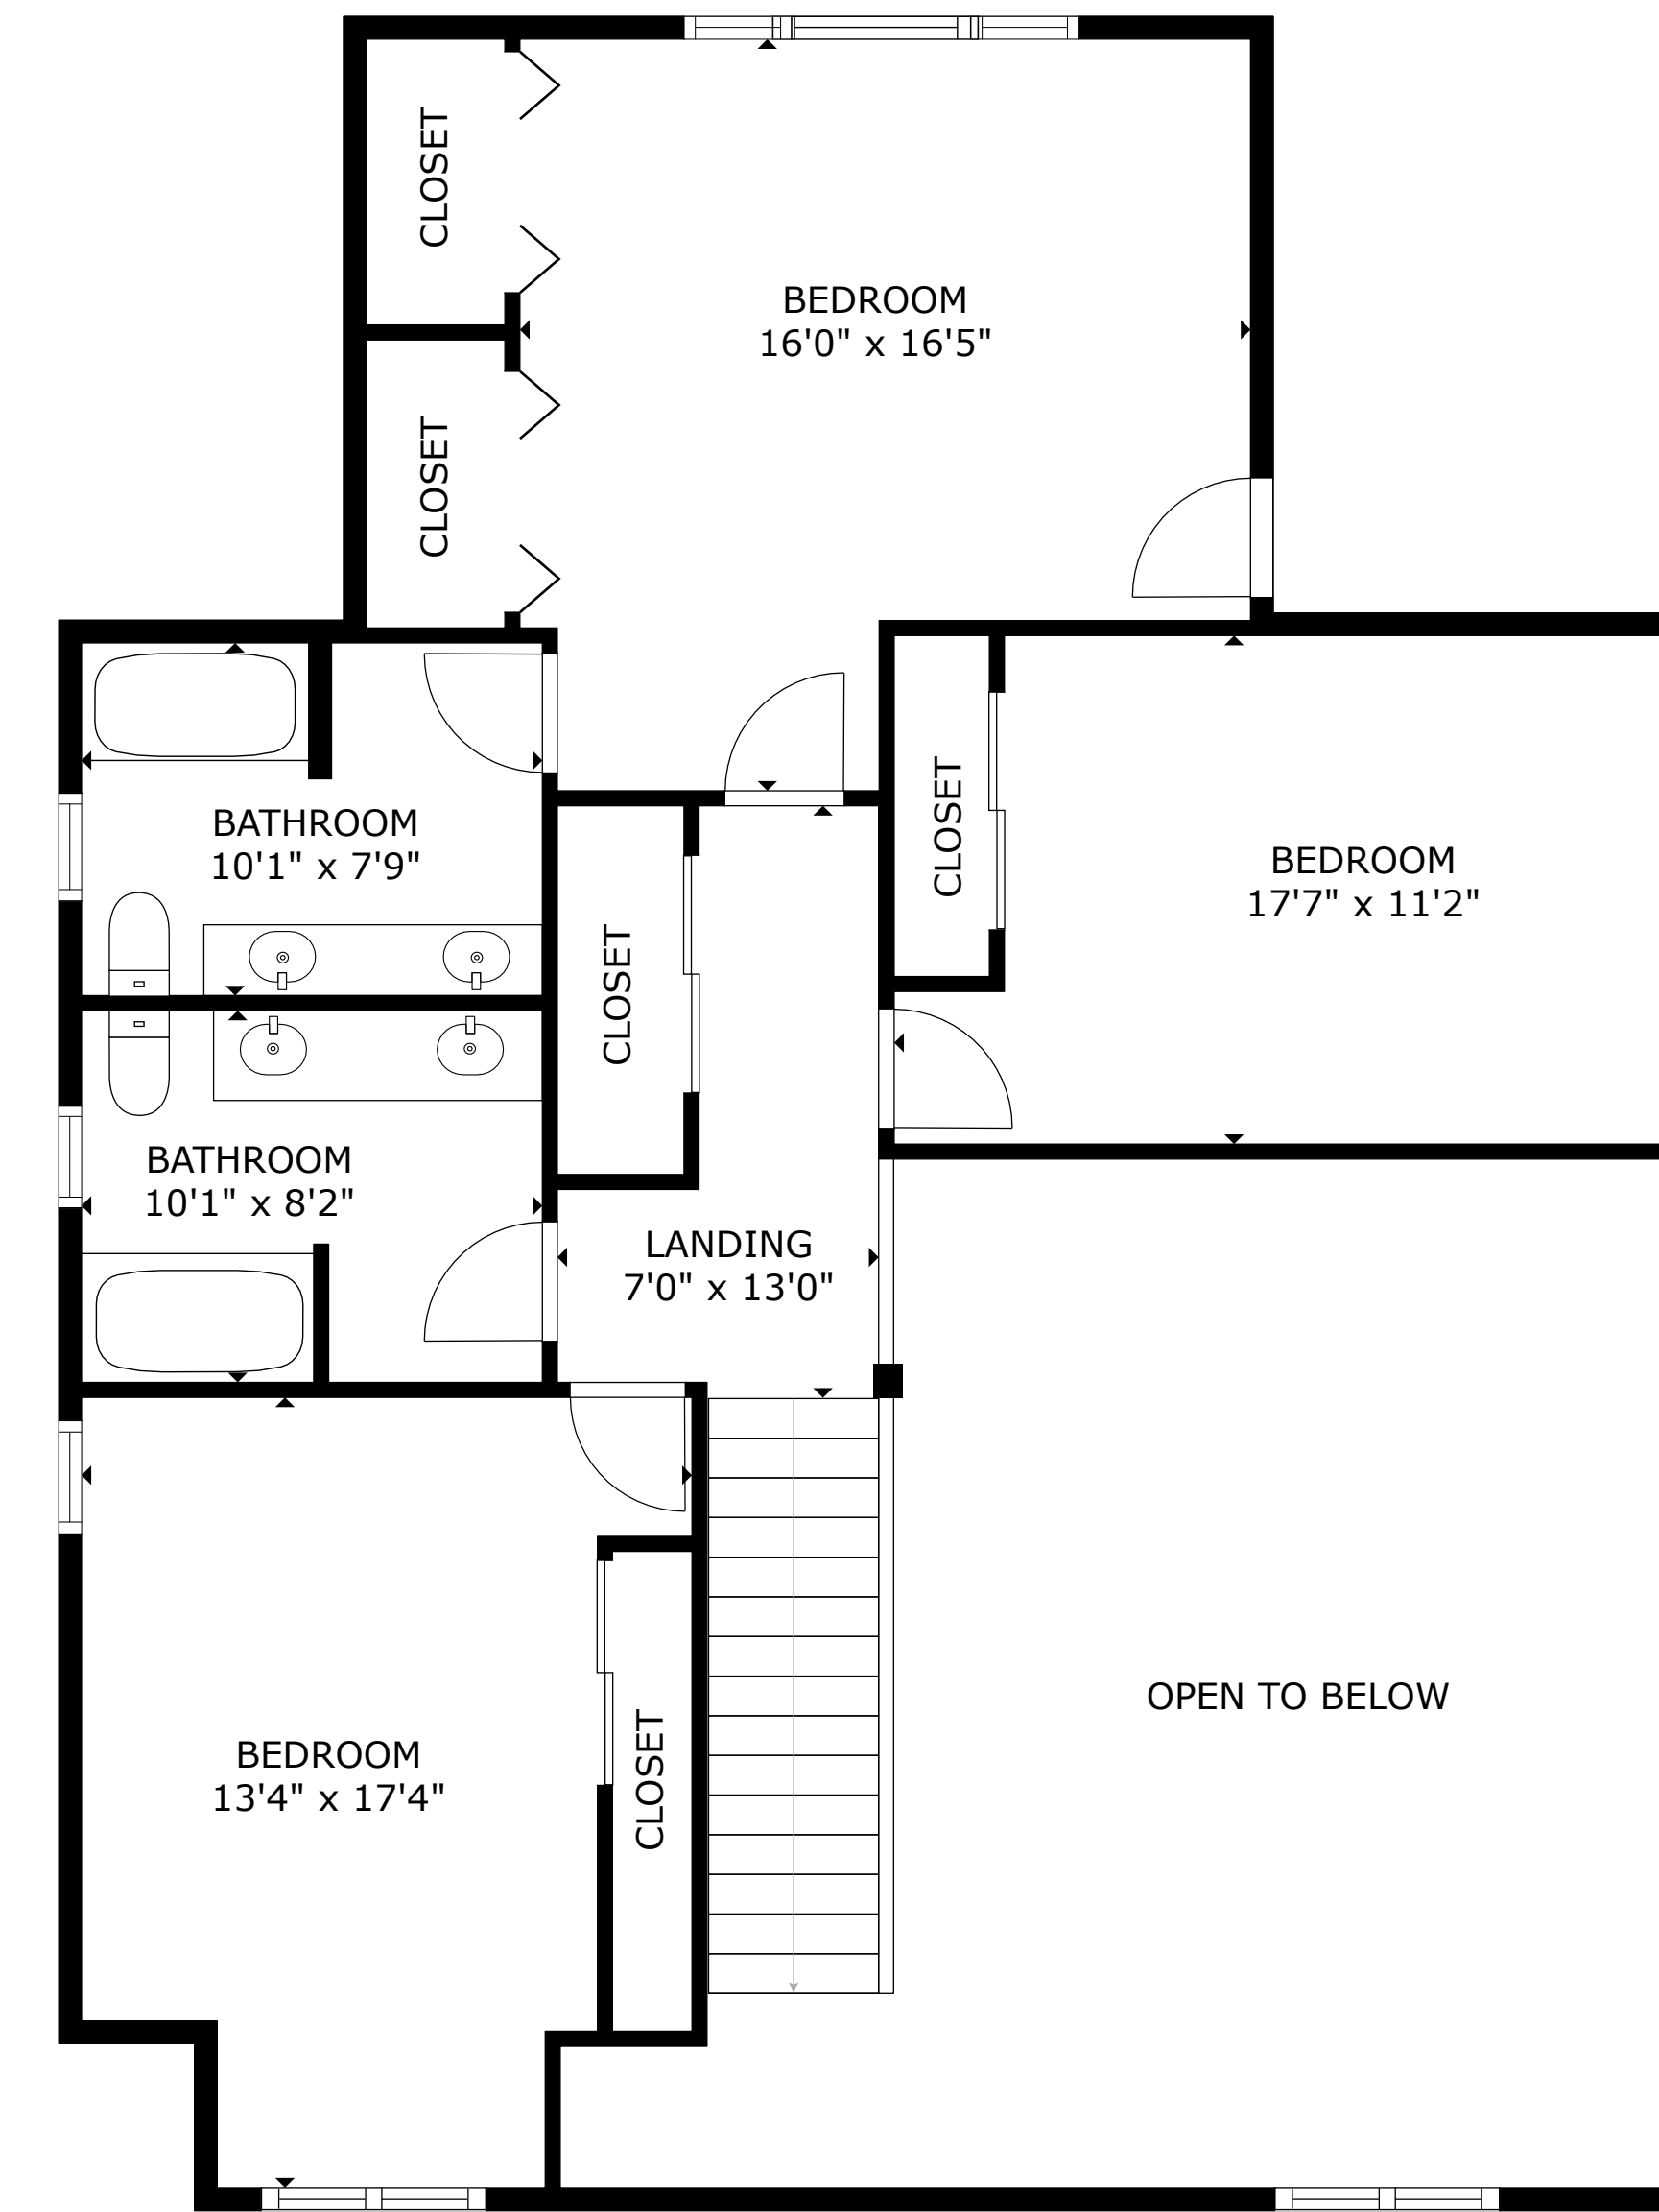

FLOOR 3

FLOOR 2

FLOOR 1

GROSS INTERNAL AREA
 FLOOR 1: 1,596 sq. ft, FLOOR 2: 1,699 sq. ft
 FLOOR 3: 1,514 sq. ft, TOTAL: 4,809 sq. ft
 EXCLUDED AREA: GARAGE: 617 sq. ft

SIZES AND DIMENSIONS ARE APPROXIMATE, ACTUAL MAY VARY.