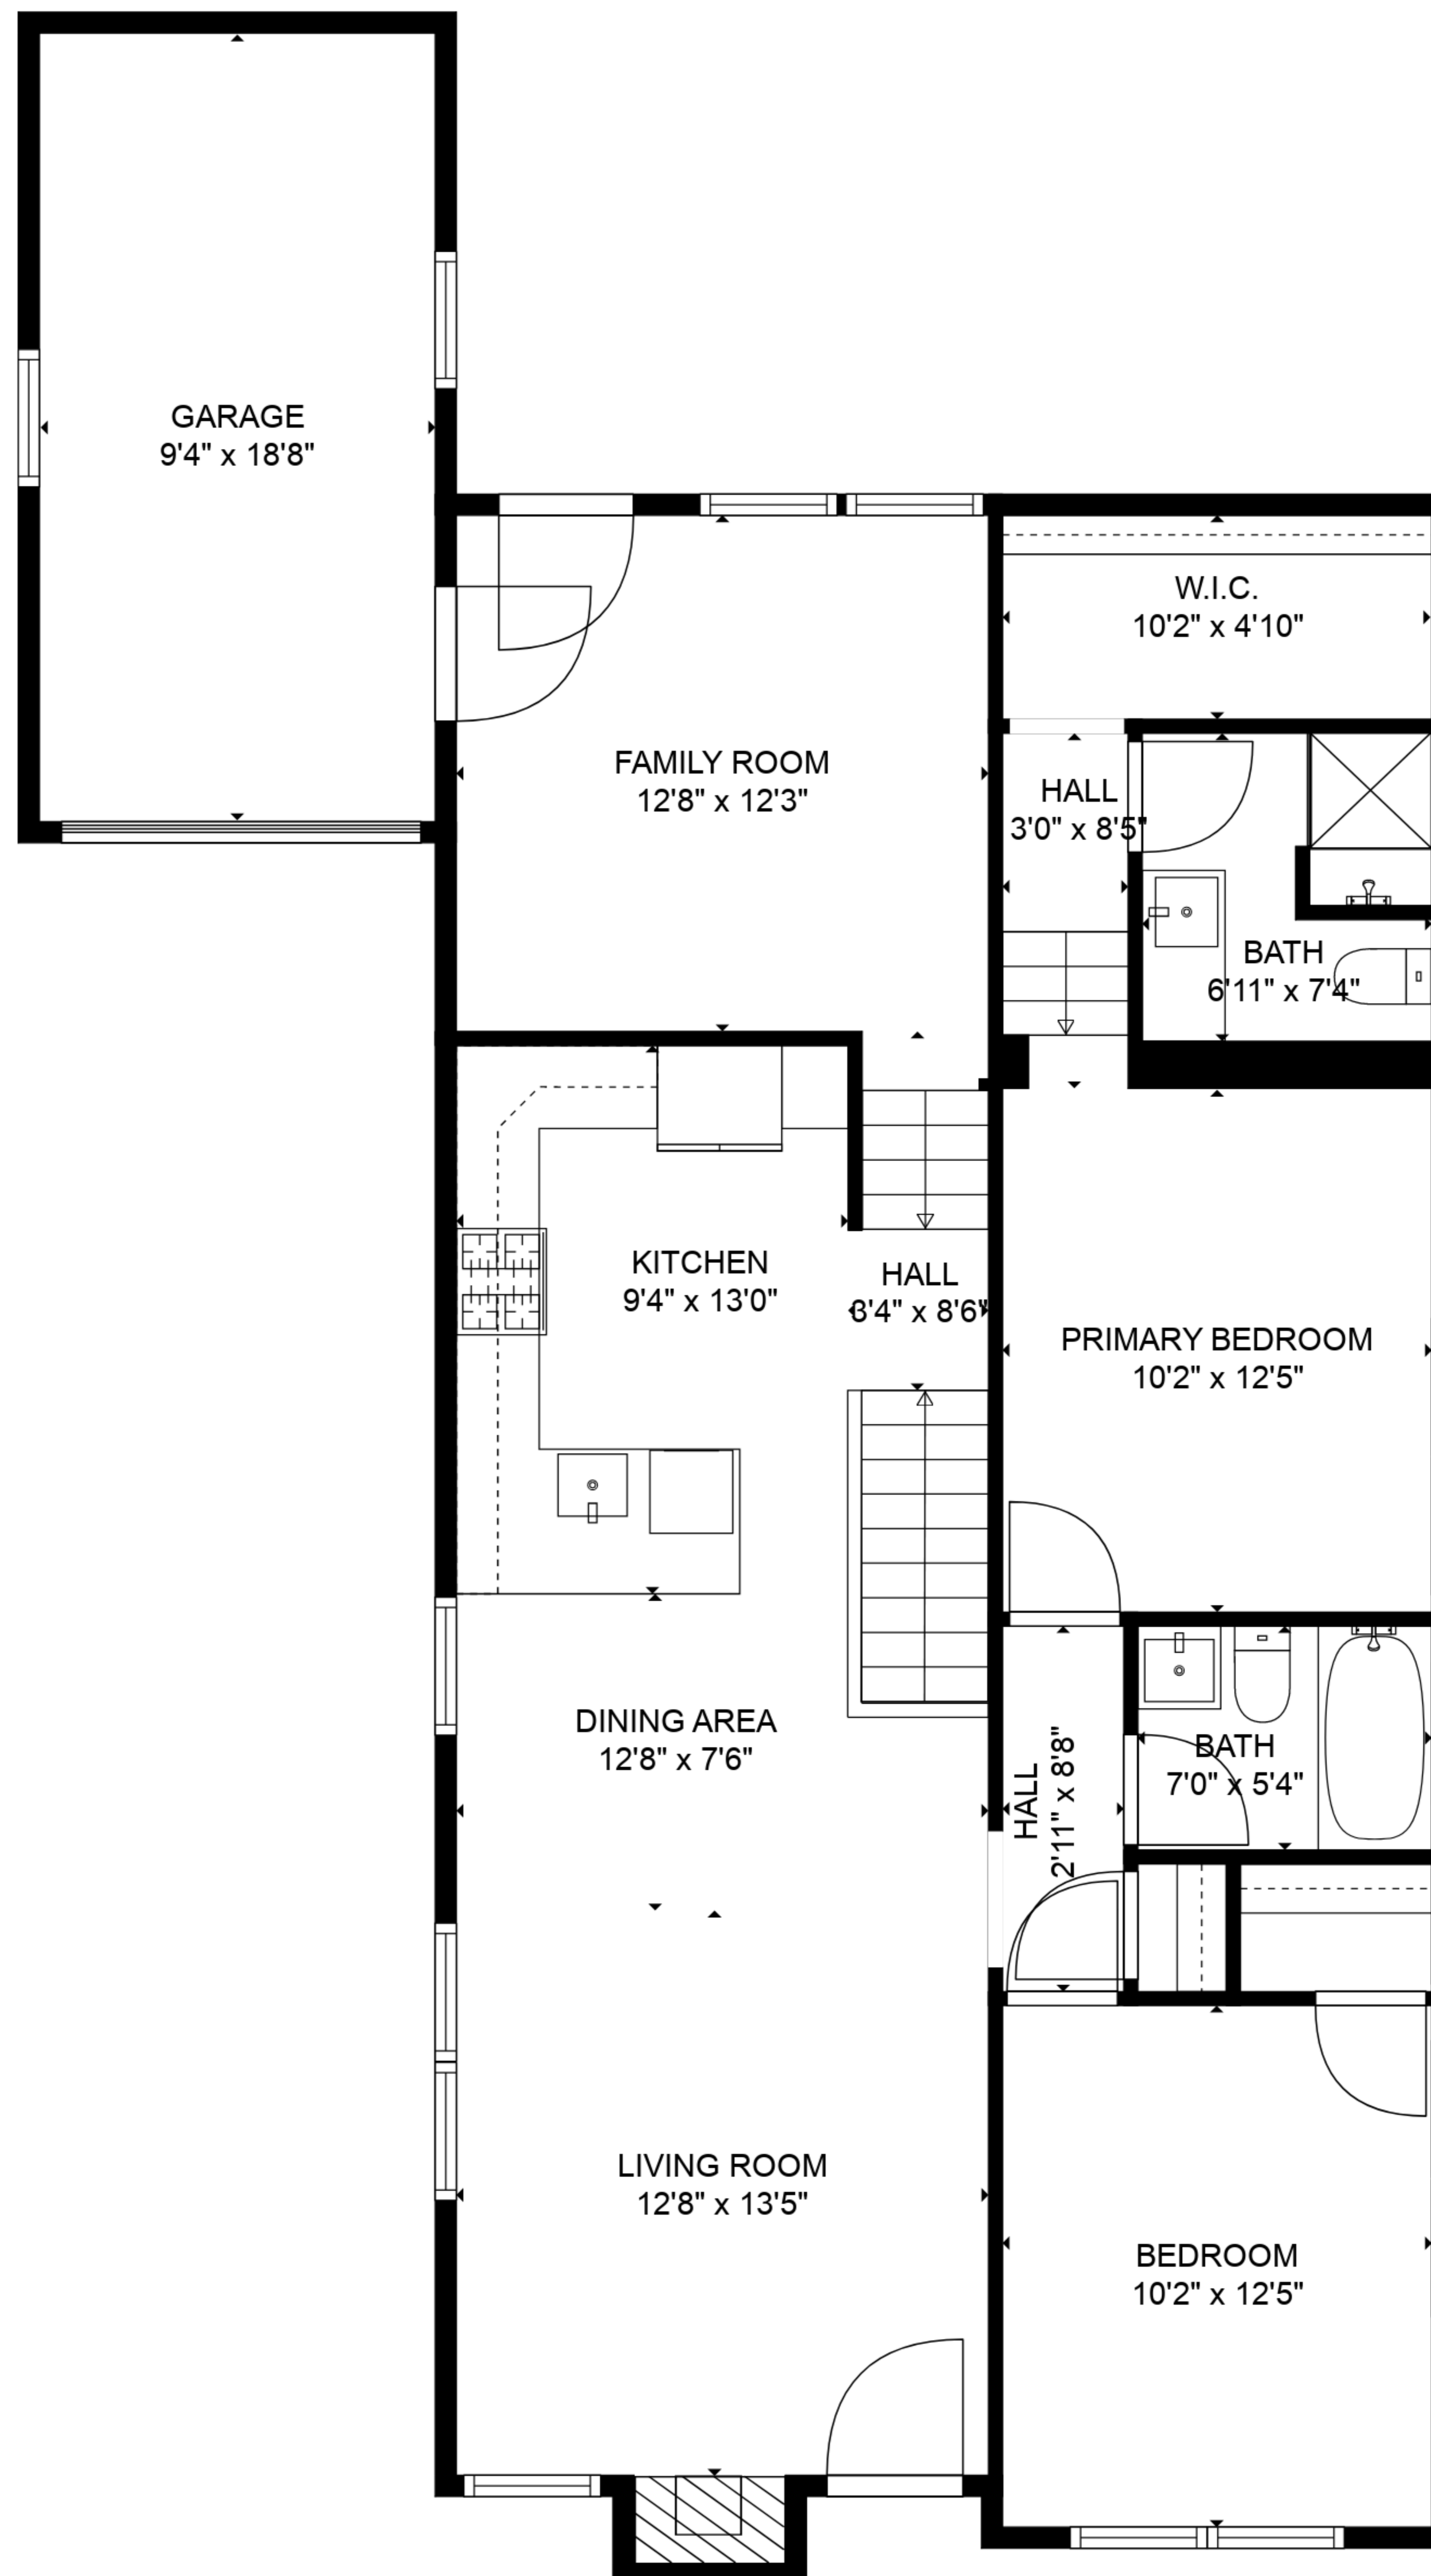

**TOTAL: 1777 sq. ft**  
BELOW GROUND: 682 sq. ft, FLOOR 2: 1095 sq. ft  
EXCLUDED AREAS: GARAGE: 176 sq. ft, FIREPLACE: 10 sq. ft

SIZES AND DIMENSIONS ARE APPROXIMATE, ACTUAL MAY VARY.

**TOTAL: 1777 sq. ft**

BELOW GROUND: 682 sq. ft, FLOOR 2: 1095 sq. ft

EXCLUDED AREAS: GARAGE: 176 sq. ft, FIREPLACE: 10 sq. ft

SIZES AND DIMENSIONS ARE APPROXIMATE, ACTUAL MAY VARY.

FLOOR 1

FLOOR 2

**TOTAL: 1777 sq. ft**  
 BELOW GROUND: 682 sq. ft, FLOOR 2: 1095 sq. ft  
 EXCLUDED AREAS: GARAGE: 176 sq. ft, FIREPLACE: 10 sq. ft

SIZES AND DIMENSIONS ARE APPROXIMATE, ACTUAL MAY VARY.