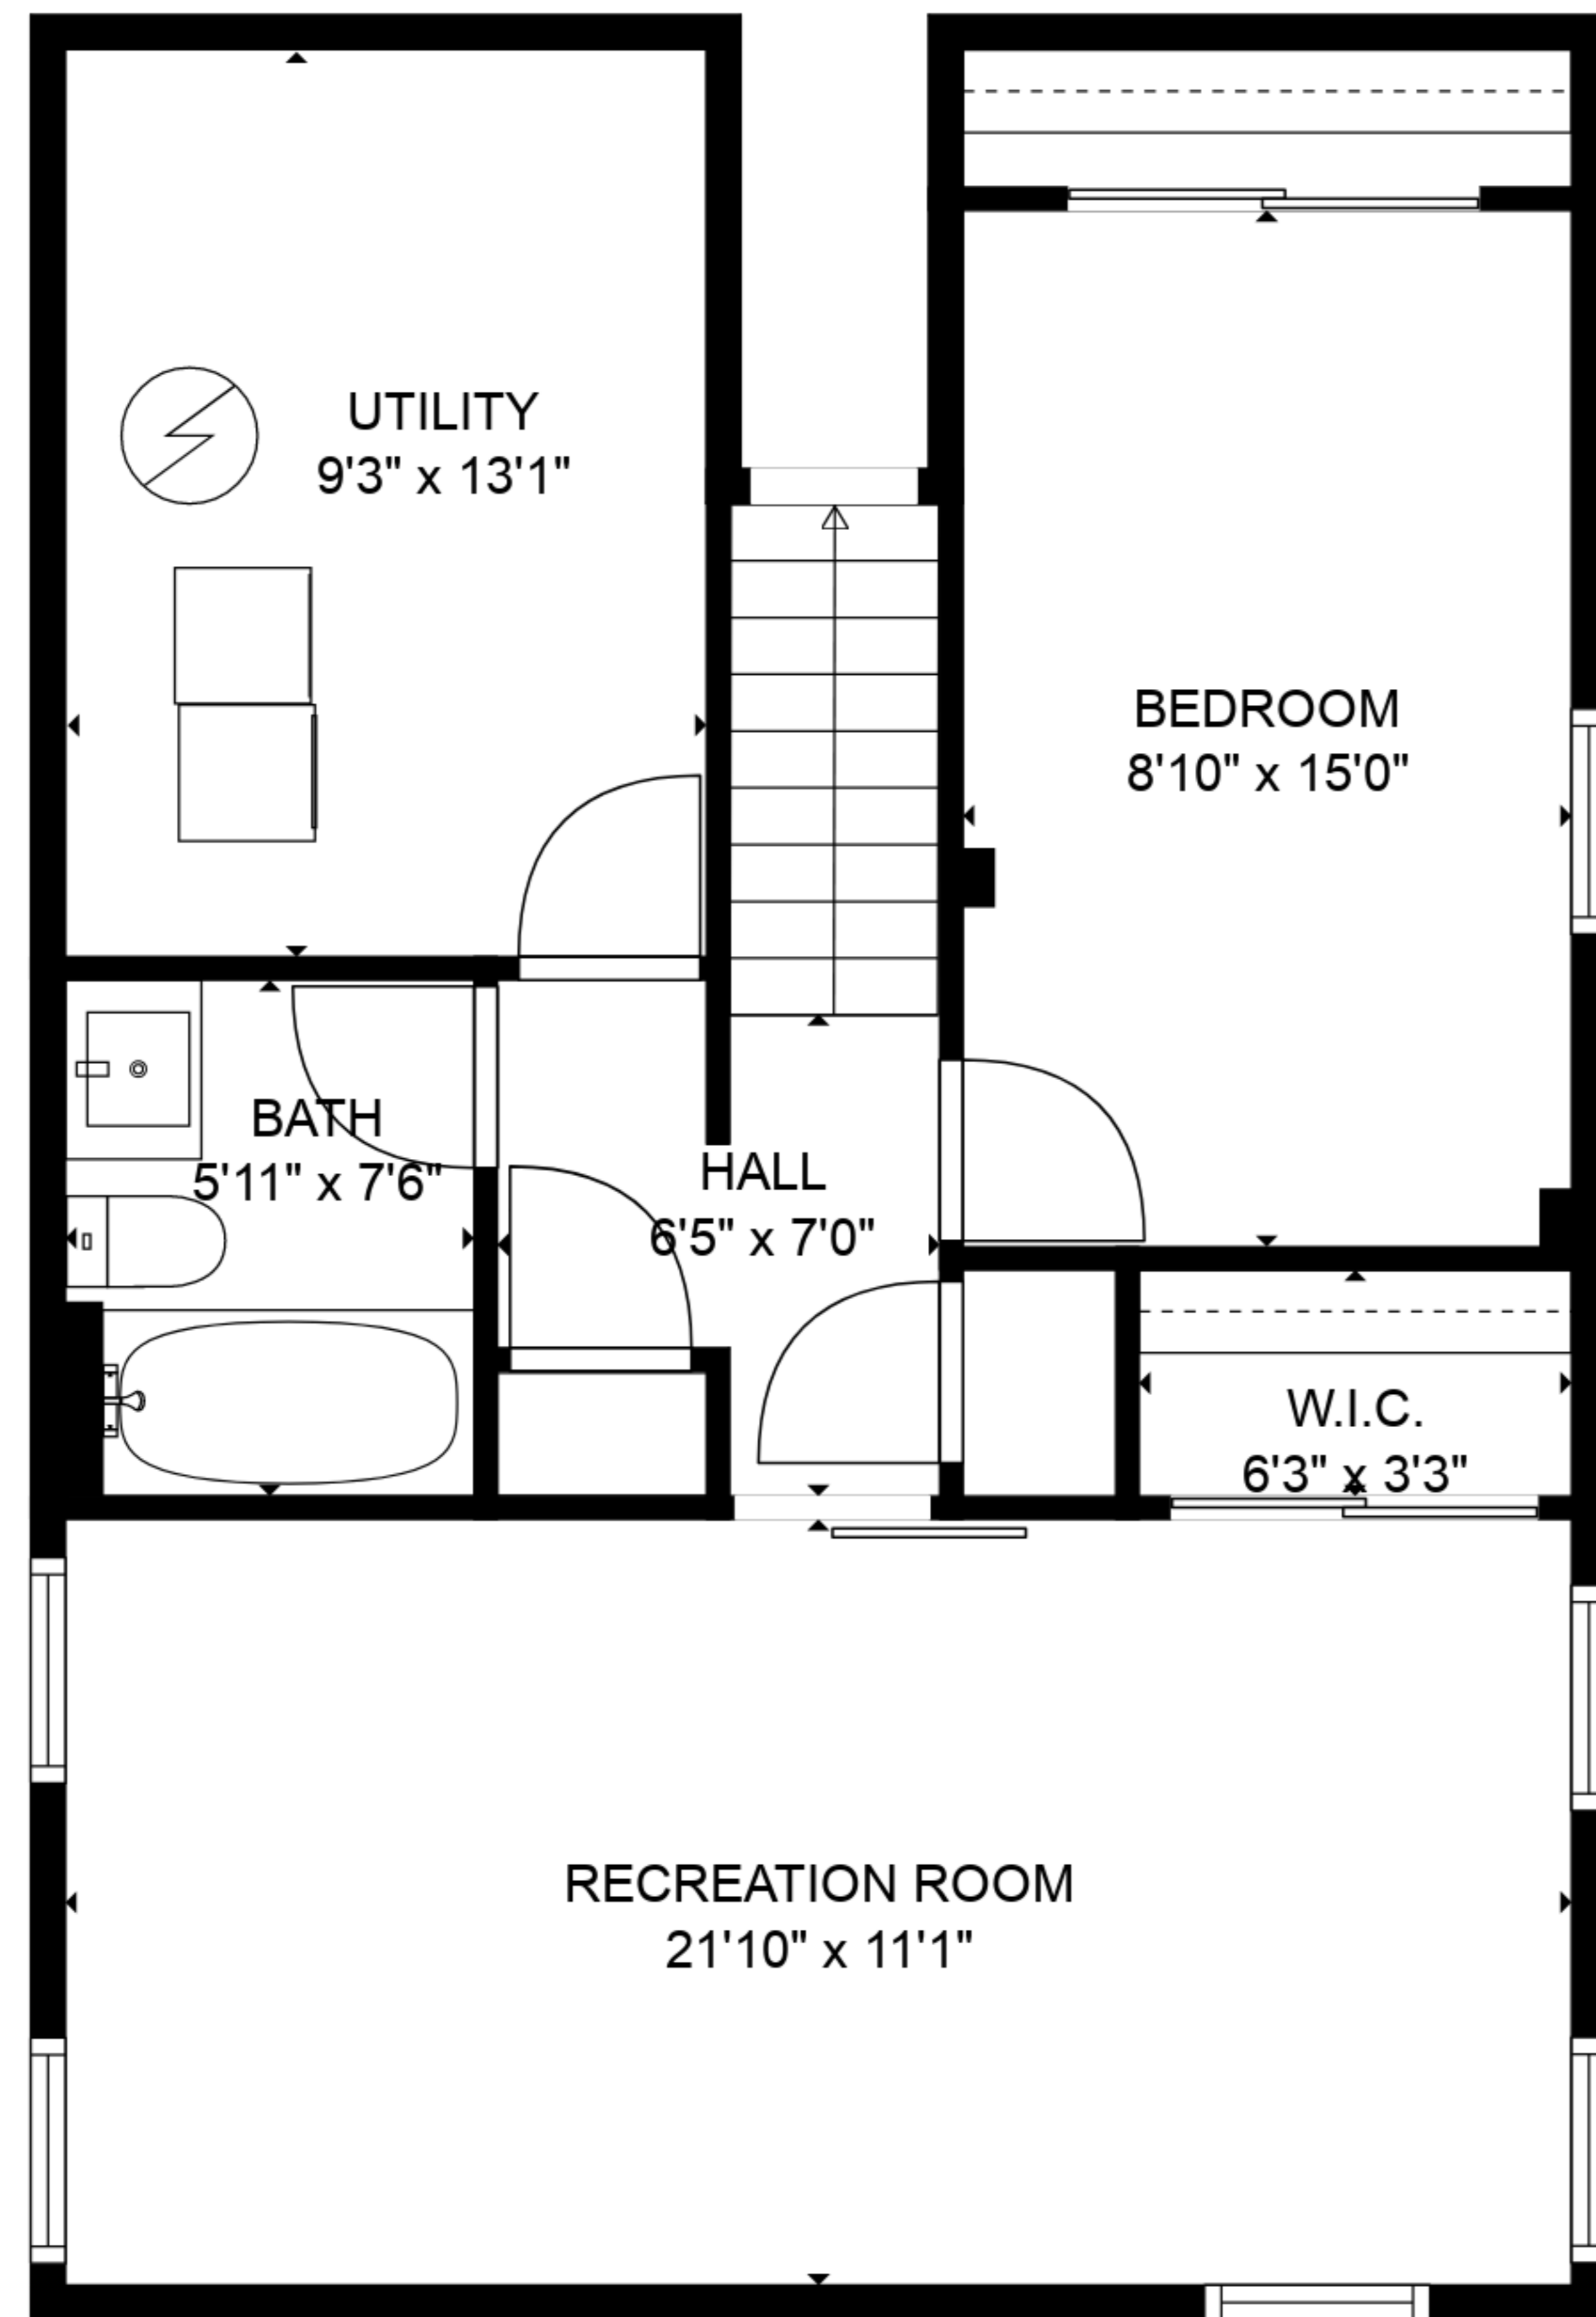

**TOTAL: 1777 sq. ft**  
BELOW GROUND: 682 sq. ft, FLOOR 2: 1095 sq. ft  
EXCLUDED AREAS: GARAGE: 176 sq. ft, FIREPLACE: 10 sq. ft

SIZES AND DIMENSIONS ARE APPROXIMATE, ACTUAL MAY VARY.

**TOTAL: 1777 sq. ft**

BELOW GROUND: 682 sq. ft, FLOOR 2: 1095 sq. ft

EXCLUDED AREAS: GARAGE: 176 sq. ft, FIREPLACE: 10 sq. ft

SIZES AND DIMENSIONS ARE APPROXIMATE, ACTUAL MAY VARY.

FLOOR 1

FLOOR 2

**TOTAL: 1777 sq. ft**  
 BELOW GROUND: 682 sq. ft, FLOOR 2: 1095 sq. ft  
 EXCLUDED AREAS: GARAGE: 176 sq. ft, FIREPLACE: 10 sq. ft

SIZES AND DIMENSIONS ARE APPROXIMATE, ACTUAL MAY VARY.