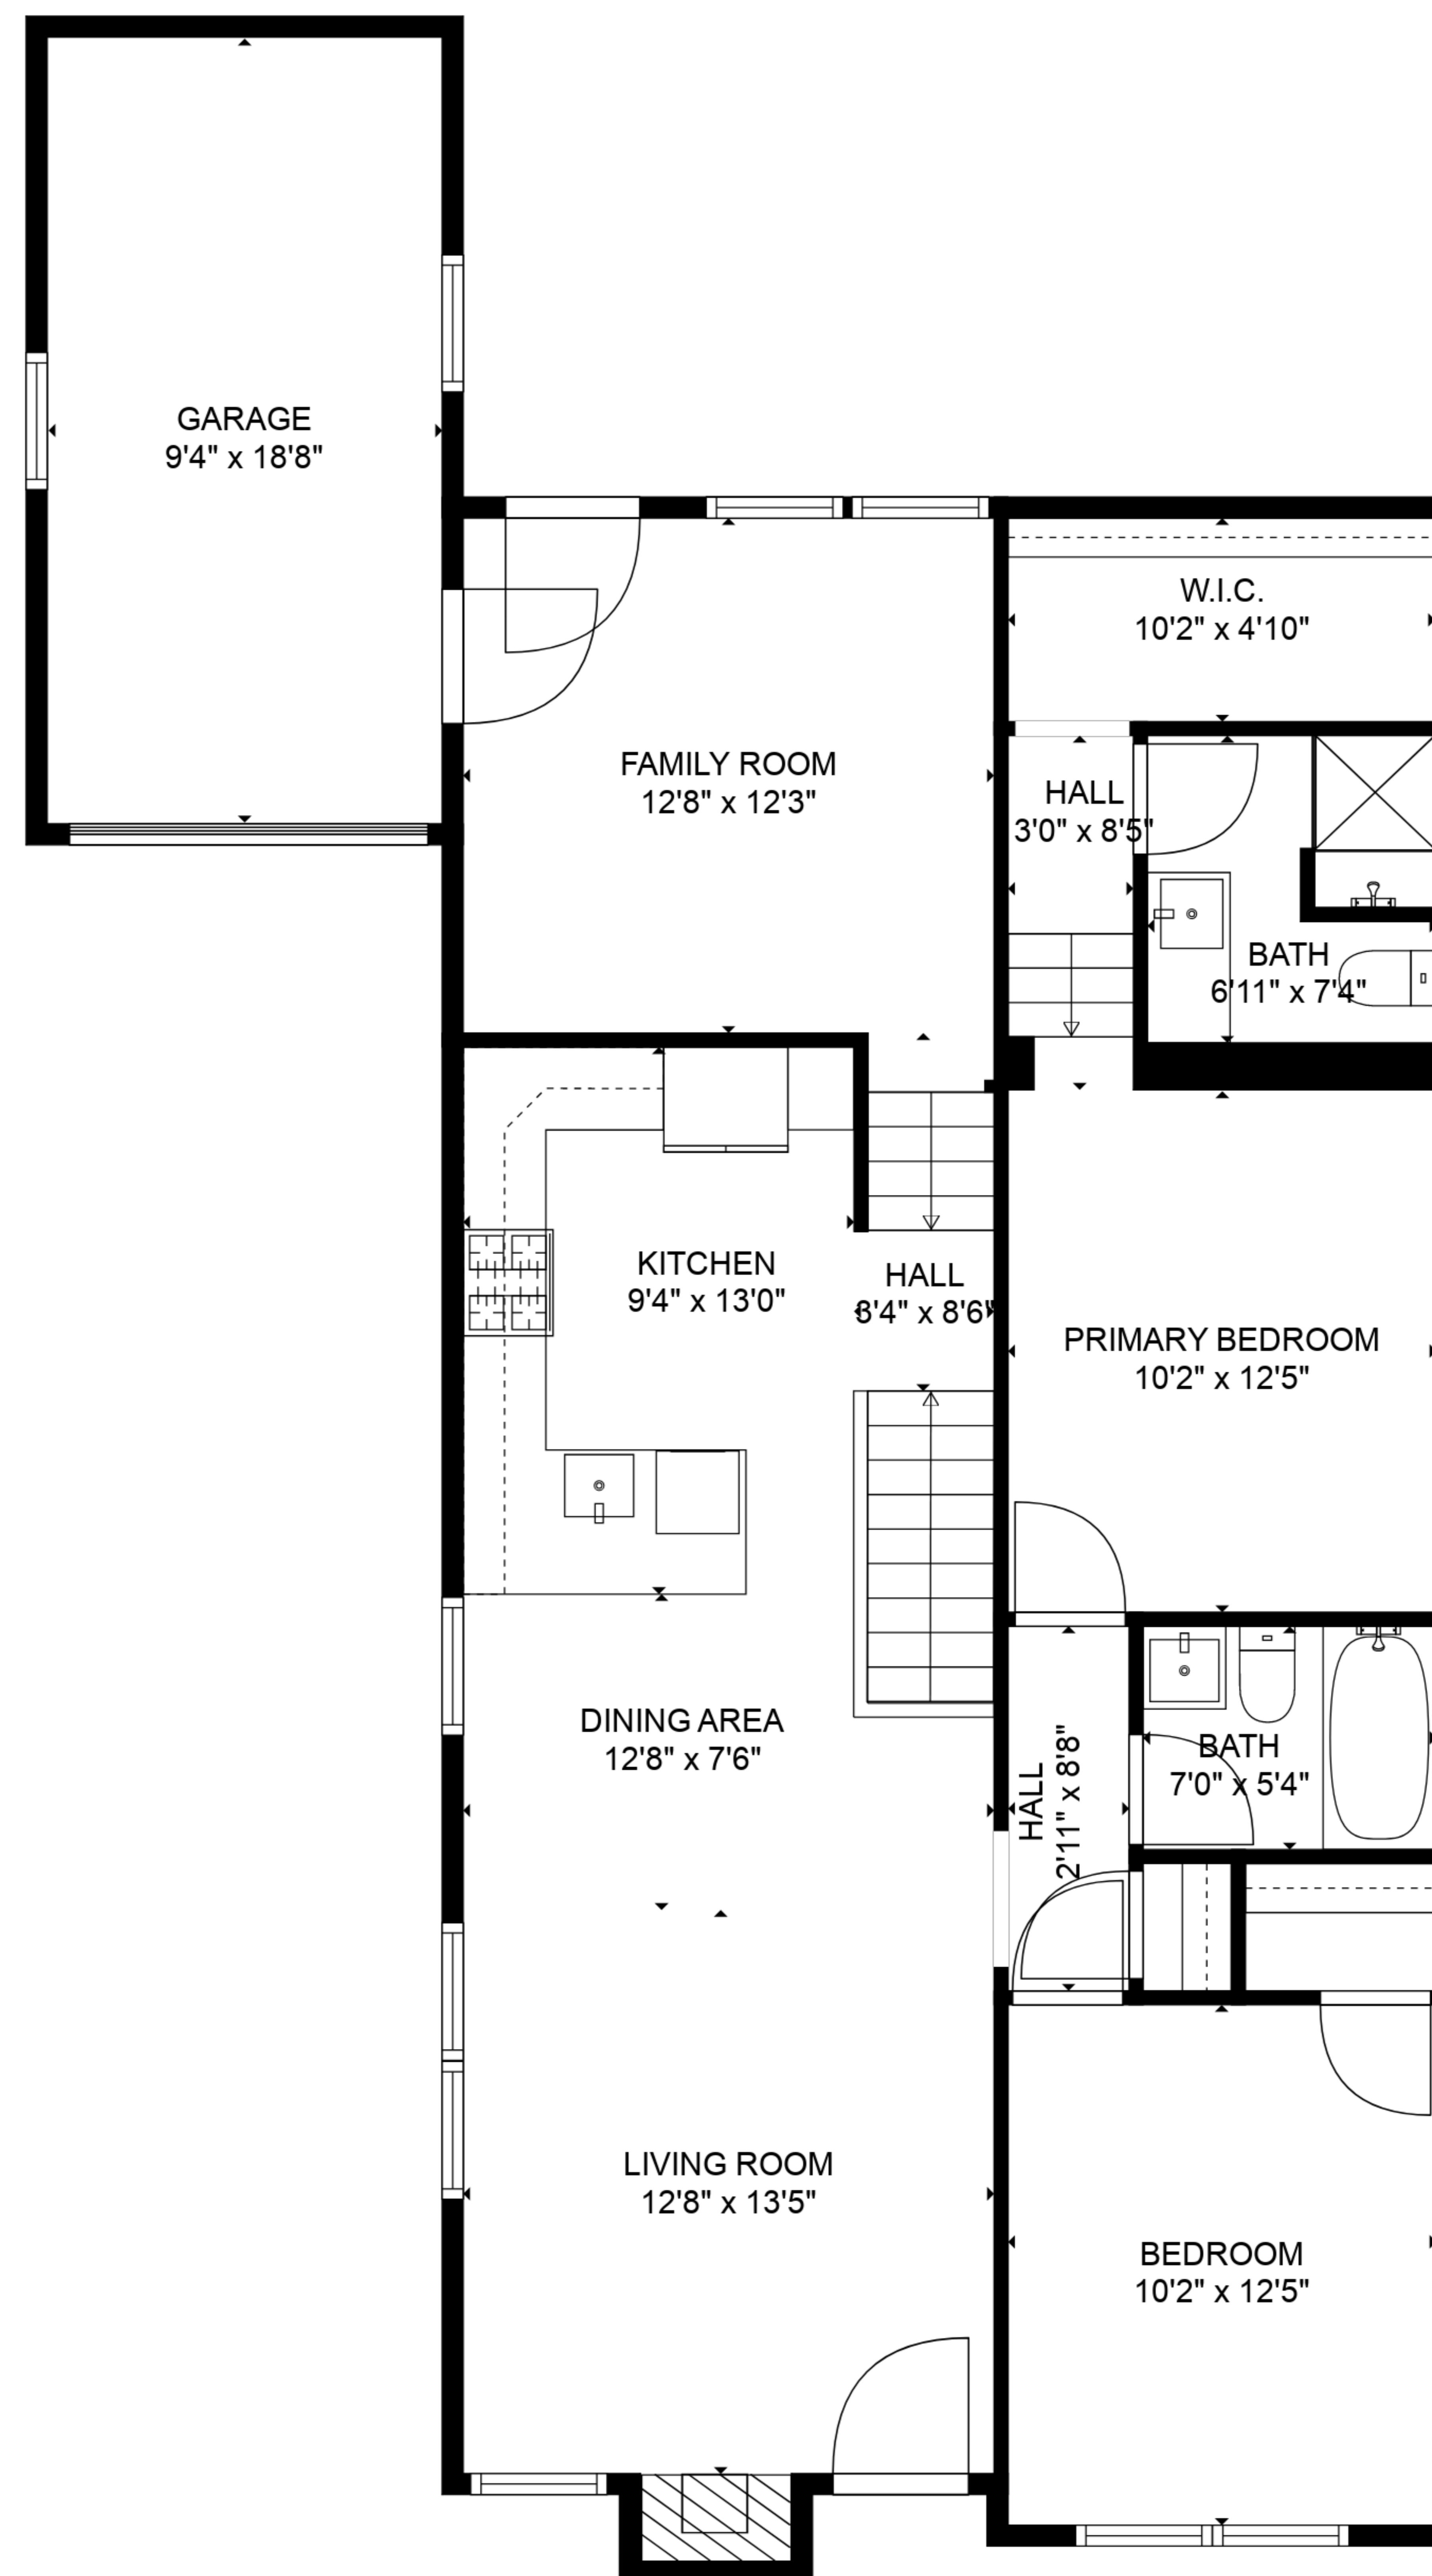

**TOTAL: 1777 sq. ft**  
BELOW GROUND: 682 sq. ft, FLOOR 2: 1095 sq. ft  
EXCLUDED AREAS: GARAGE: 176 sq. ft, FIREPLACE: 10 sq. ft

SIZES AND DIMENSIONS ARE APPROXIMATE, ACTUAL MAY VARY.

**TOTAL: 1777 sq. ft**

BELOW GROUND: 682 sq. ft, FLOOR 2: 1095 sq. ft

EXCLUDED AREAS: GARAGE: 176 sq. ft, FIREPLACE: 10 sq. ft

SIZES AND DIMENSIONS ARE APPROXIMATE, ACTUAL MAY VARY.

FLOOR 1

FLOOR 2

**TOTAL: 1777 sq. ft**  
 BELOW GROUND: 682 sq. ft, FLOOR 2: 1095 sq. ft  
 EXCLUDED AREAS: GARAGE: 176 sq. ft, FIREPLACE: 10 sq. ft

SIZES AND DIMENSIONS ARE APPROXIMATE, ACTUAL MAY VARY.