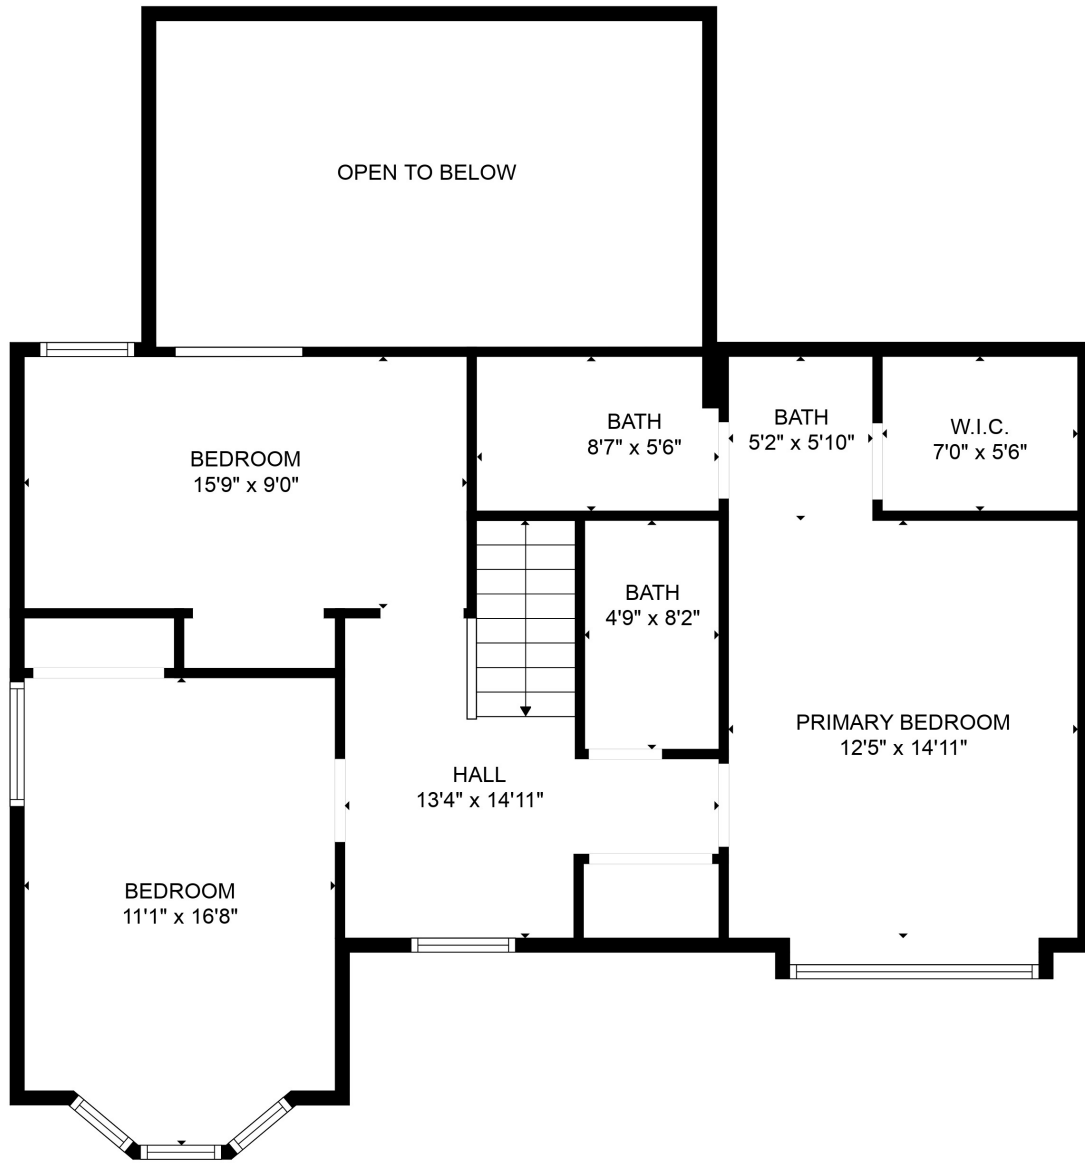

FLOOR 1

FLOOR 2

Total scanned area: 2546 sq. ft

SIZES AND DIMENSIONS ARE APPROXIMATE. ACTUAL MAY VARY.

Total scanned area: 2546 sq. ft

SIZES AND DIMENSIONS ARE APPROXIMATE. ACTUAL MAY VARY.

Total scanned area: 2546 sq. ft

SIZES AND DIMENSIONS ARE APPROXIMATE. ACTUAL MAY VARY.