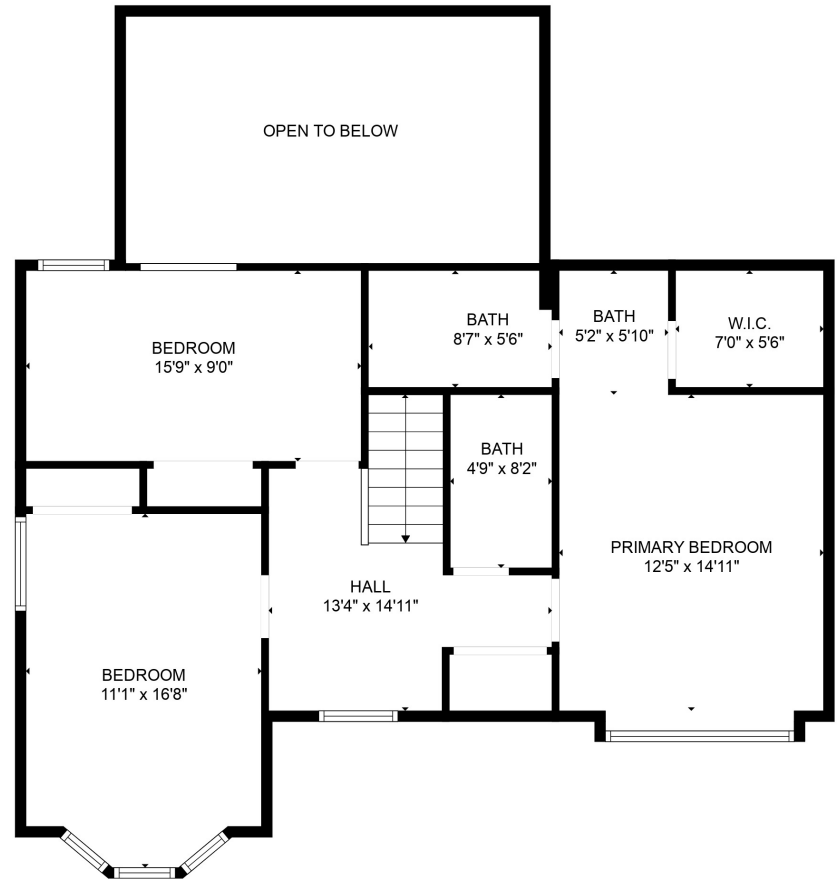

FLOOR 1

FLOOR 2

Total scanned area: 2546 sq. ft

SIZES AND DIMENSIONS ARE APPROXIMATE. ACTUAL MAY VARY.

Total scanned area: 2546 sq. ft

SIZES AND DIMENSIONS ARE APPROXIMATE. ACTUAL MAY VARY.

Total scanned area: 2546 sq. ft

SIZES AND DIMENSIONS ARE APPROXIMATE. ACTUAL MAY VARY.