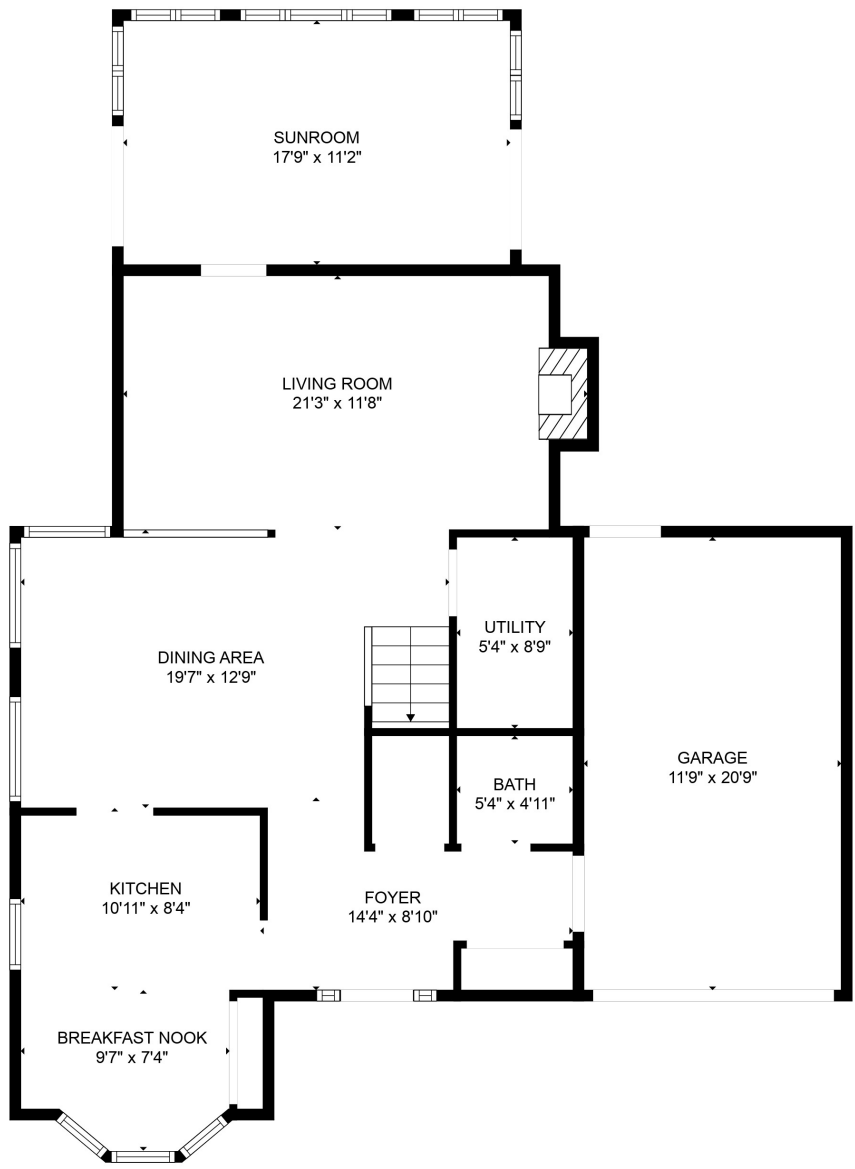

FLOOR 1

FLOOR 2

Total scanned area: 2546 sq. ft

SIZES AND DIMENSIONS ARE APPROXIMATE. ACTUAL MAY VARY.

Total scanned area: 2546 sq. ft

SIZES AND DIMENSIONS ARE APPROXIMATE. ACTUAL MAY VARY.

Total scanned area: 2546 sq. ft

SIZES AND DIMENSIONS ARE APPROXIMATE. ACTUAL MAY VARY.