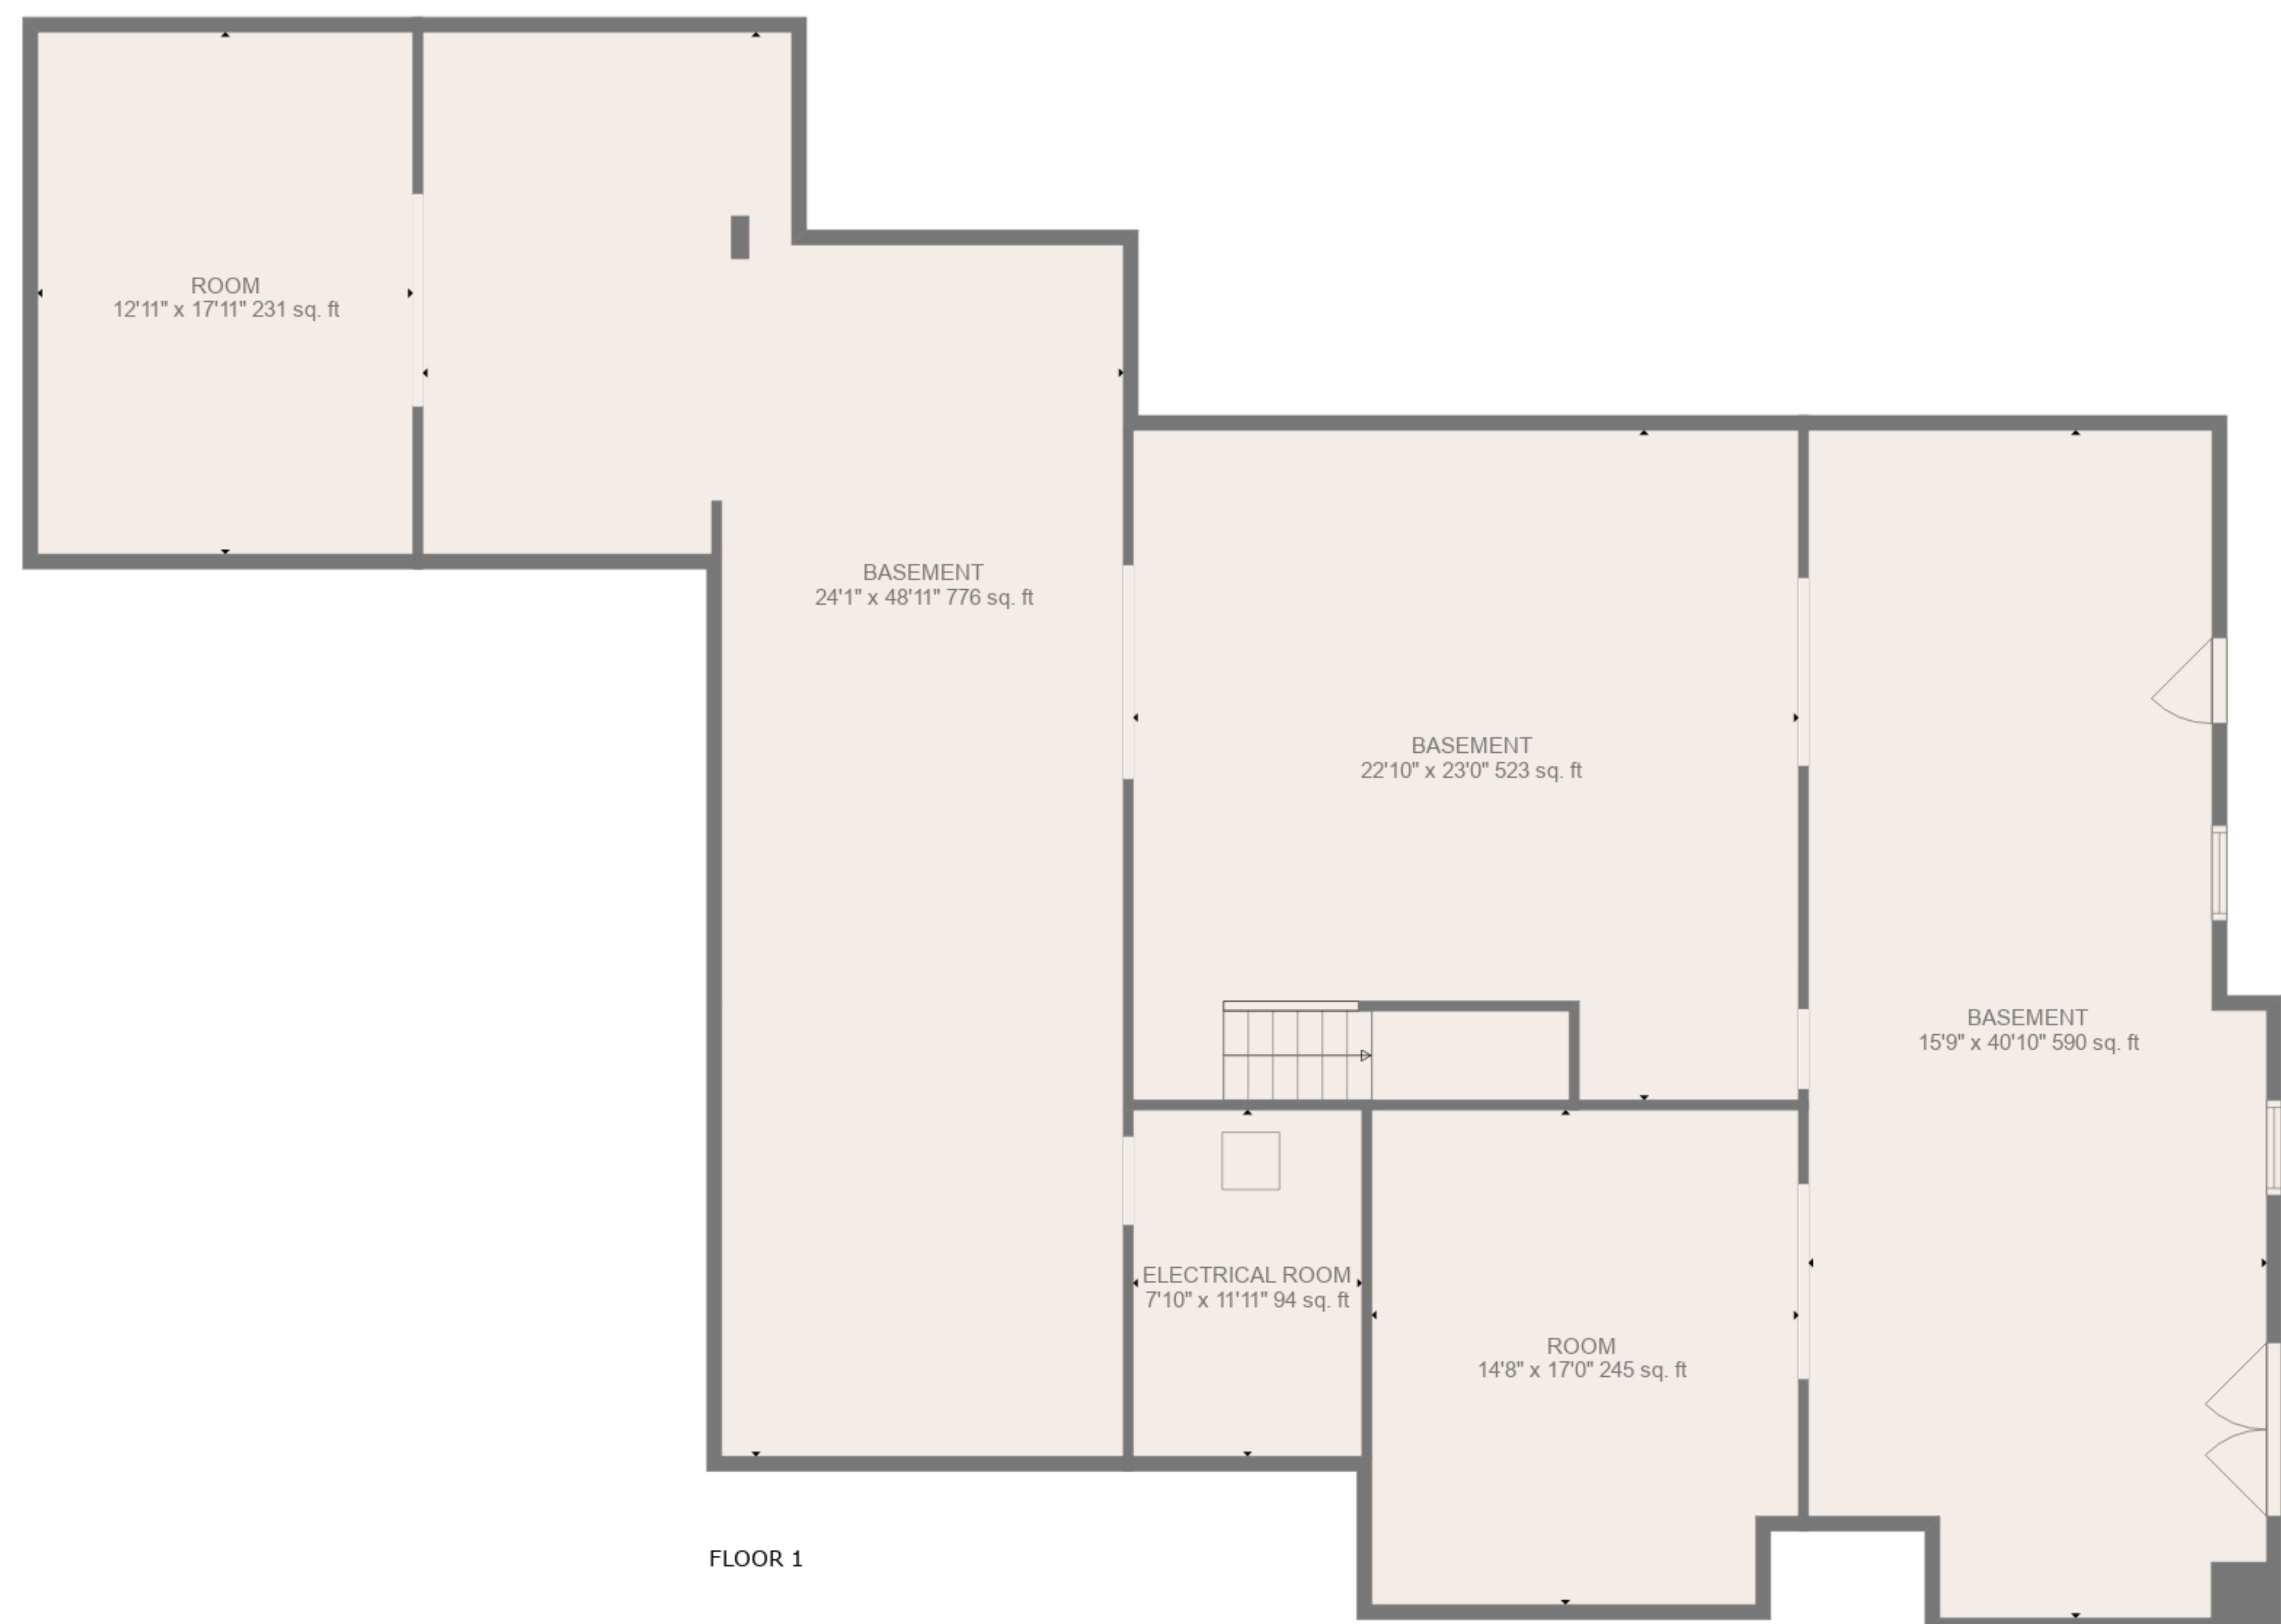

Total scanned area: 10069 sq. ft

SIZES AND DIMENSIONS ARE APPROXIMATE, ACTUAL MAY VARY.

Total scanned area: 10069 sq. ft

SIZES AND DIMENSIONS ARE APPROXIMATE, ACTUAL MAY VARY.

Total scanned area: 10069 sq. ft

SIZES AND DIMENSIONS ARE APPROXIMATE, ACTUAL MAY VARY.

FLOOR 2

FLOOR 3

FLOOR 1

Total scanned area: 10069 sq. ft

SIZES AND DIMENSIONS ARE APPROXIMATE, ACTUAL MAY VARY.