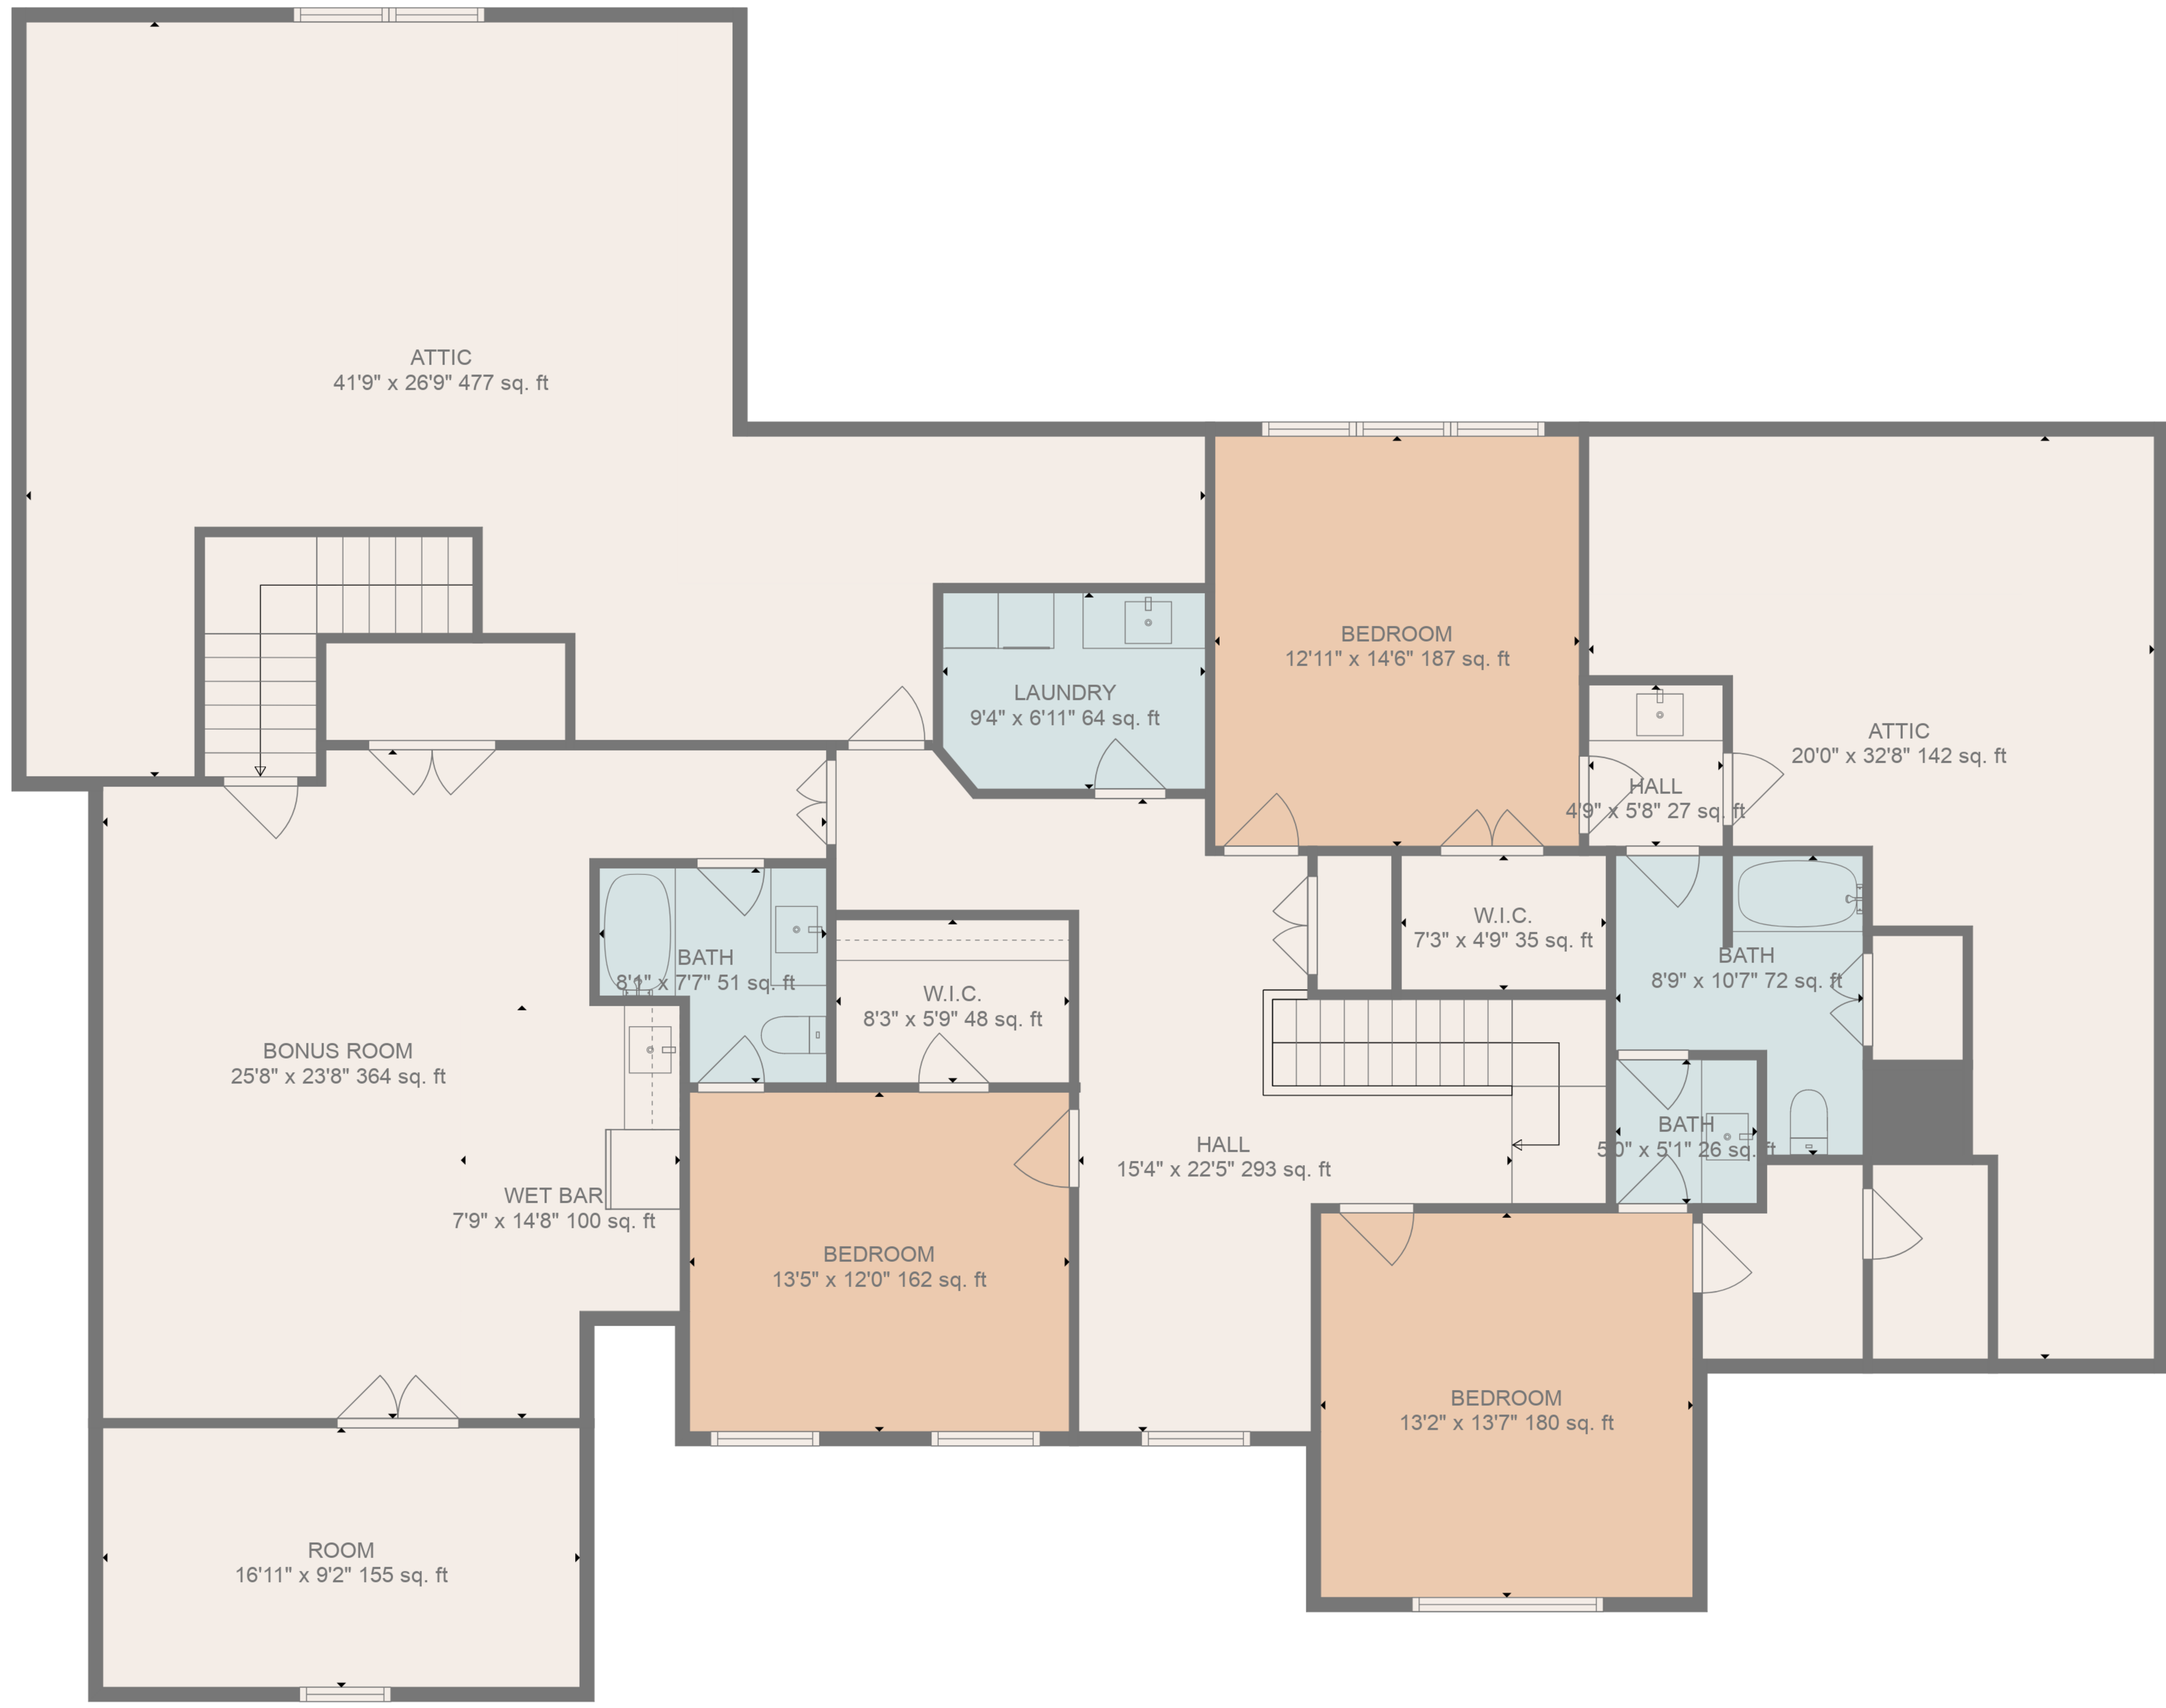

Total scanned area: 10069 sq. ft

SIZES AND DIMENSIONS ARE APPROXIMATE, ACTUAL MAY VARY.

Total scanned area: 10069 sq. ft

SIZES AND DIMENSIONS ARE APPROXIMATE, ACTUAL MAY VARY.

Total scanned area: 10069 sq. ft

SIZES AND DIMENSIONS ARE APPROXIMATE, ACTUAL MAY VARY.

FLOOR 2

FLOOR 3

FLOOR 1

Total scanned area: 10069 sq. ft

SIZES AND DIMENSIONS ARE APPROXIMATE, ACTUAL MAY VARY.