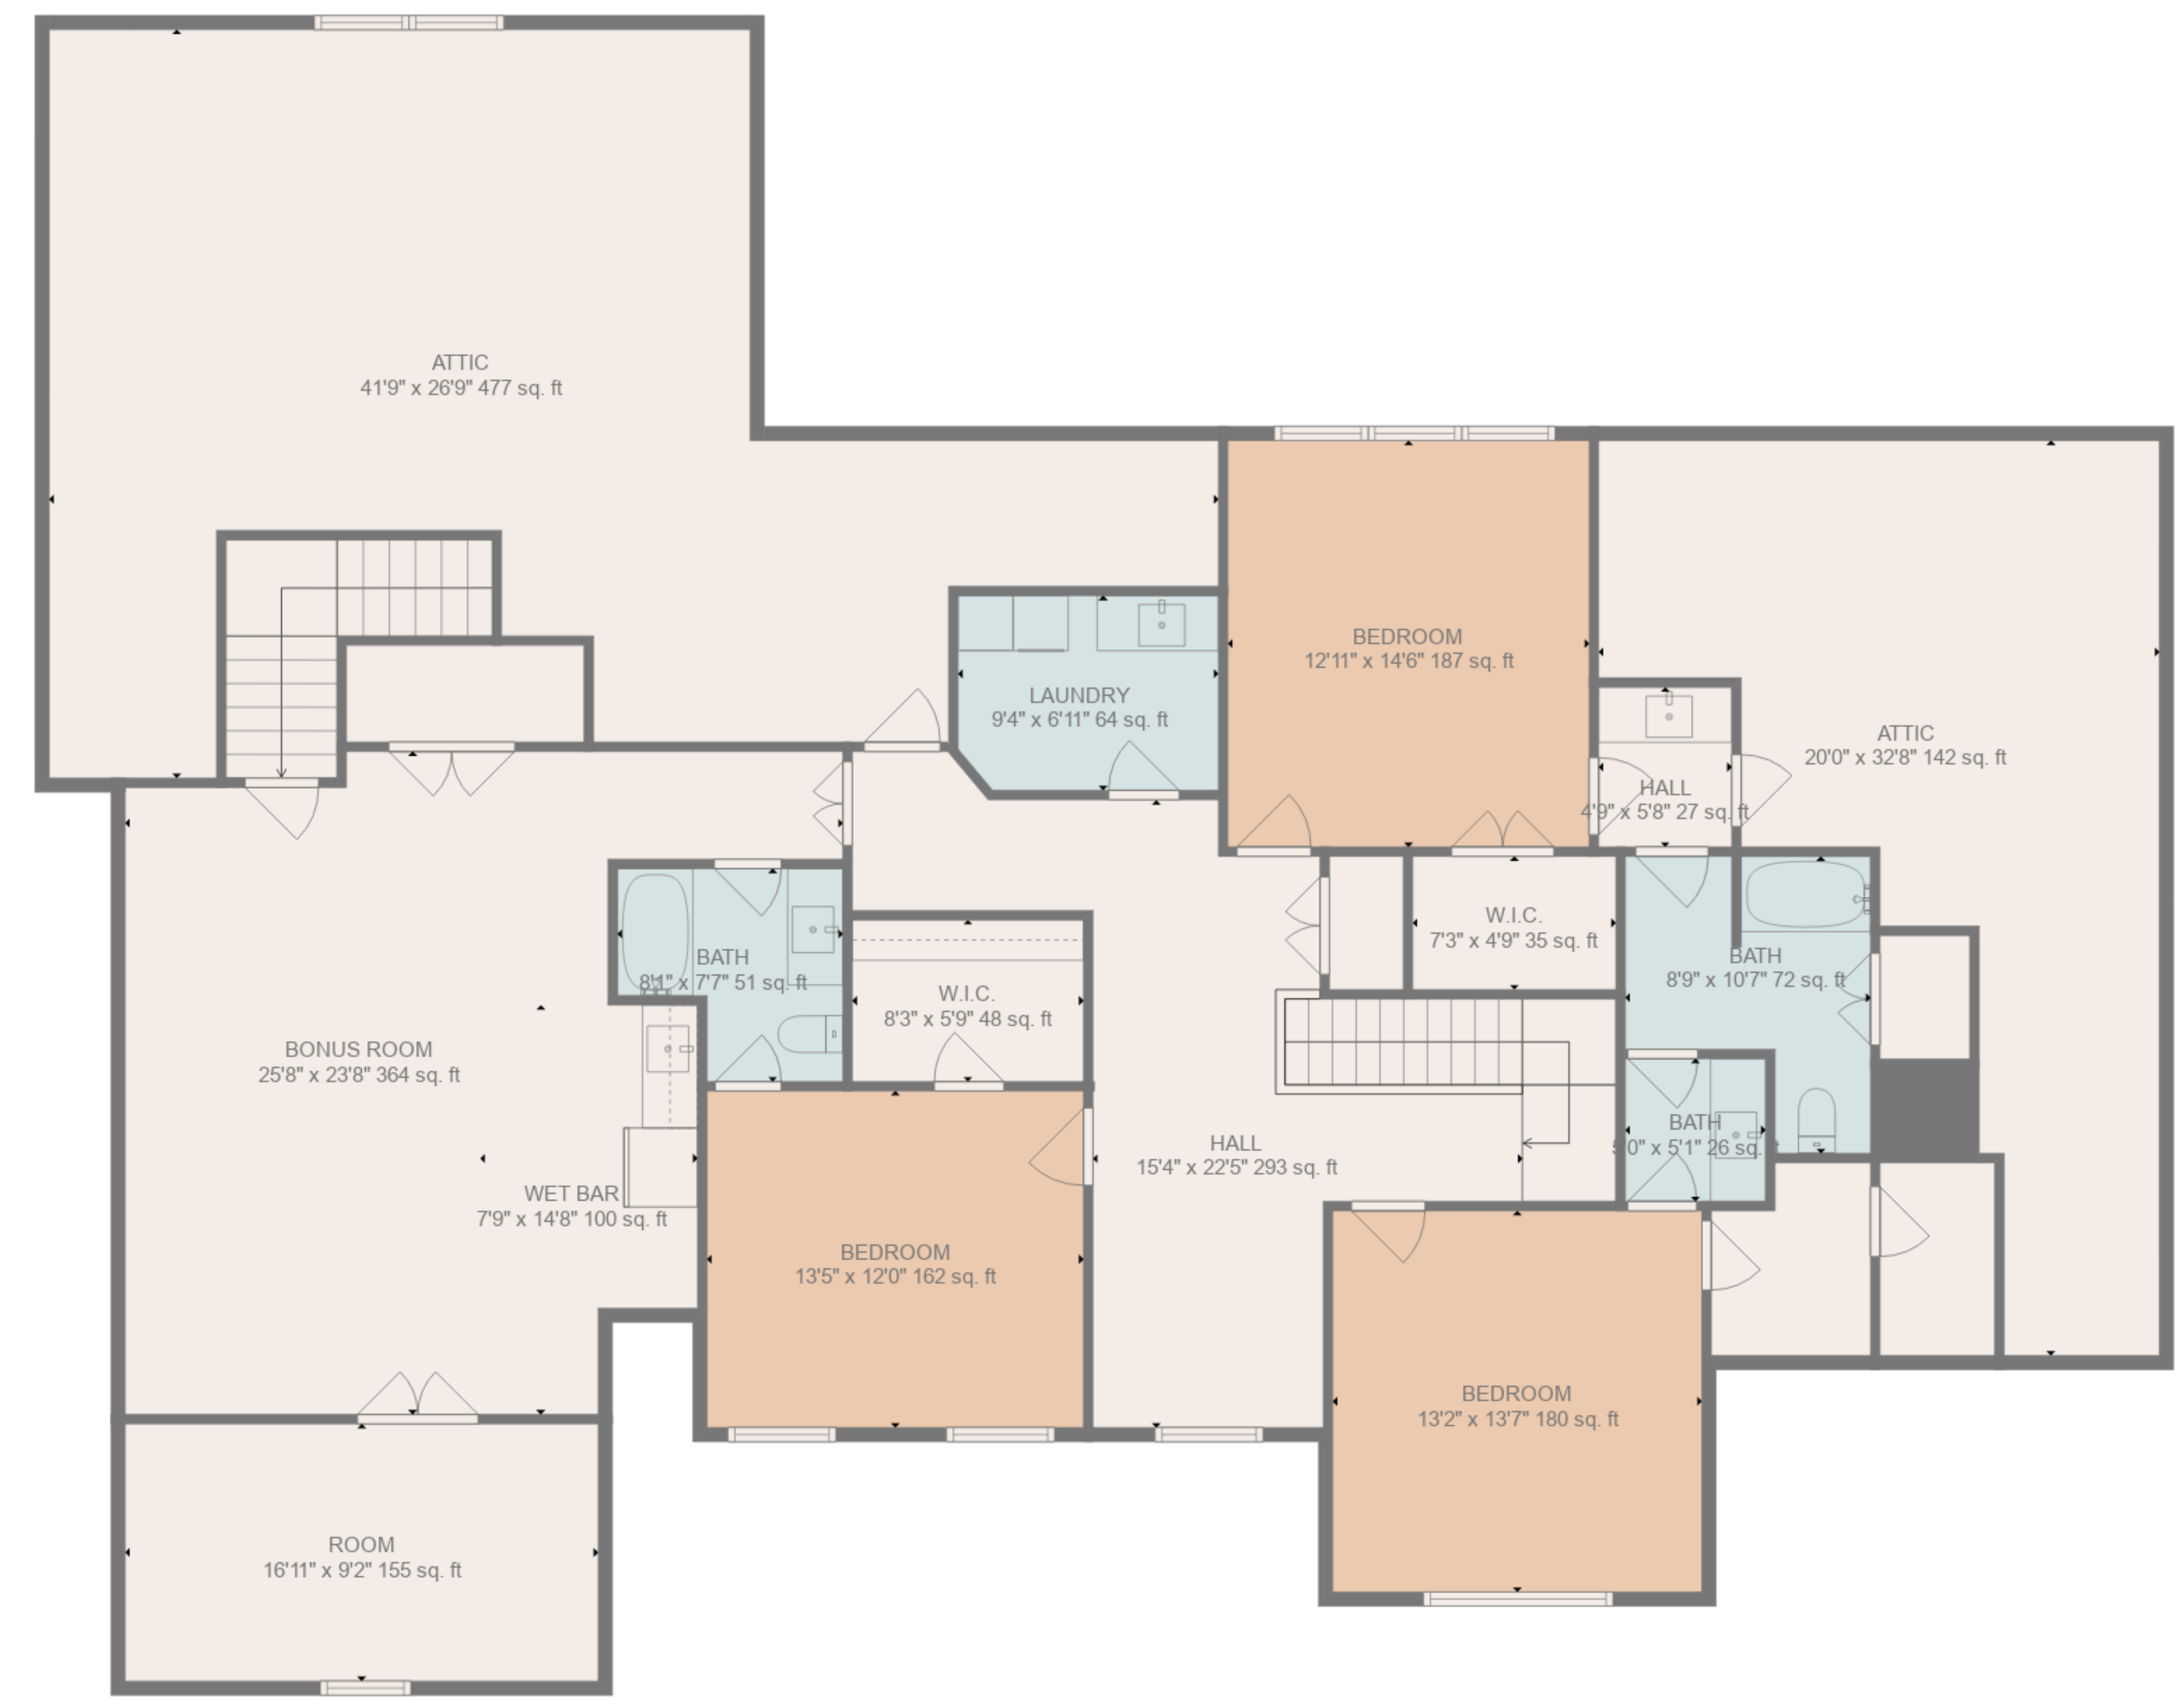

Total scanned area: 10069 sq. ft

SIZES AND DIMENSIONS ARE APPROXIMATE, ACTUAL MAY VARY.

Total scanned area: 10069 sq. ft

SIZES AND DIMENSIONS ARE APPROXIMATE, ACTUAL MAY VARY.

Total scanned area: 10069 sq. ft

SIZES AND DIMENSIONS ARE APPROXIMATE, ACTUAL MAY VARY.

FLOOR 2

FLOOR 3

FLOOR 1

Total scanned area: 10069 sq. ft

SIZES AND DIMENSIONS ARE APPROXIMATE, ACTUAL MAY VARY.