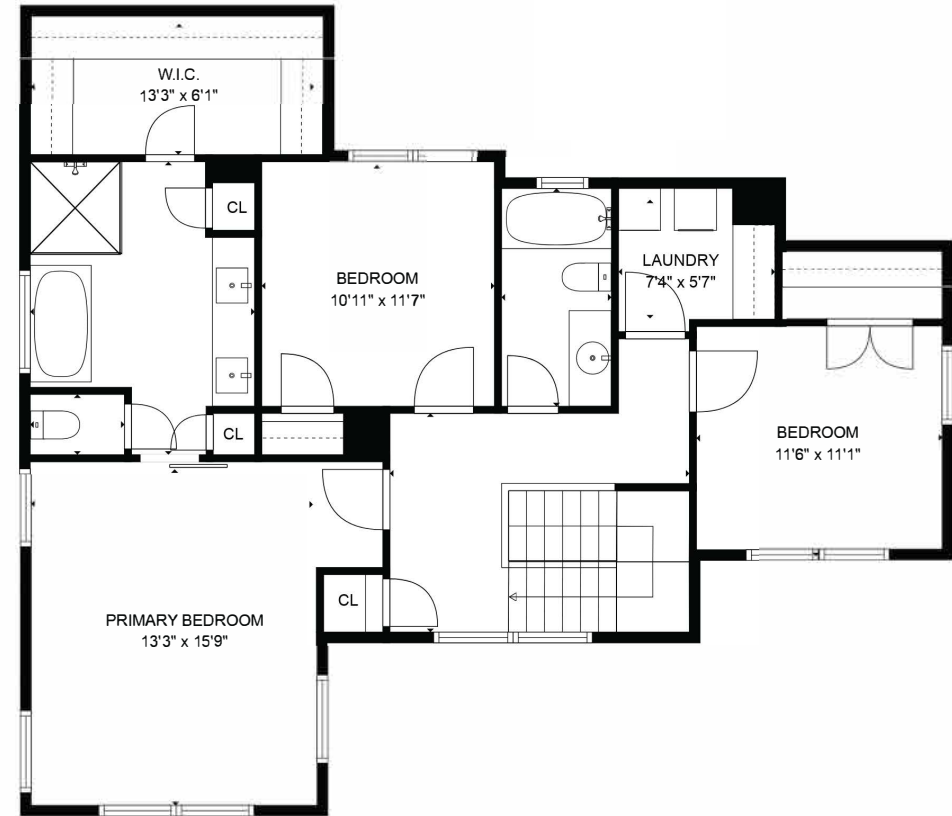

1408 SUMTER AVENUE

MAIN LEVEL

UPPER LEVEL

TOTAL HEATED LIVING AREA: 2137 sq. ft
MAIN LEVEL: 1034 sq. ft, UPPER LEVEL: 1103 sq. ft

Room dimensions are approximate. Symbols on sketch (stairs, doors, windows, utilities) are for placement, not to scale. Deck/Porch are approximate dimensions. Sketch is for marketing and informational purposes and is approximate representation of home floor plan.