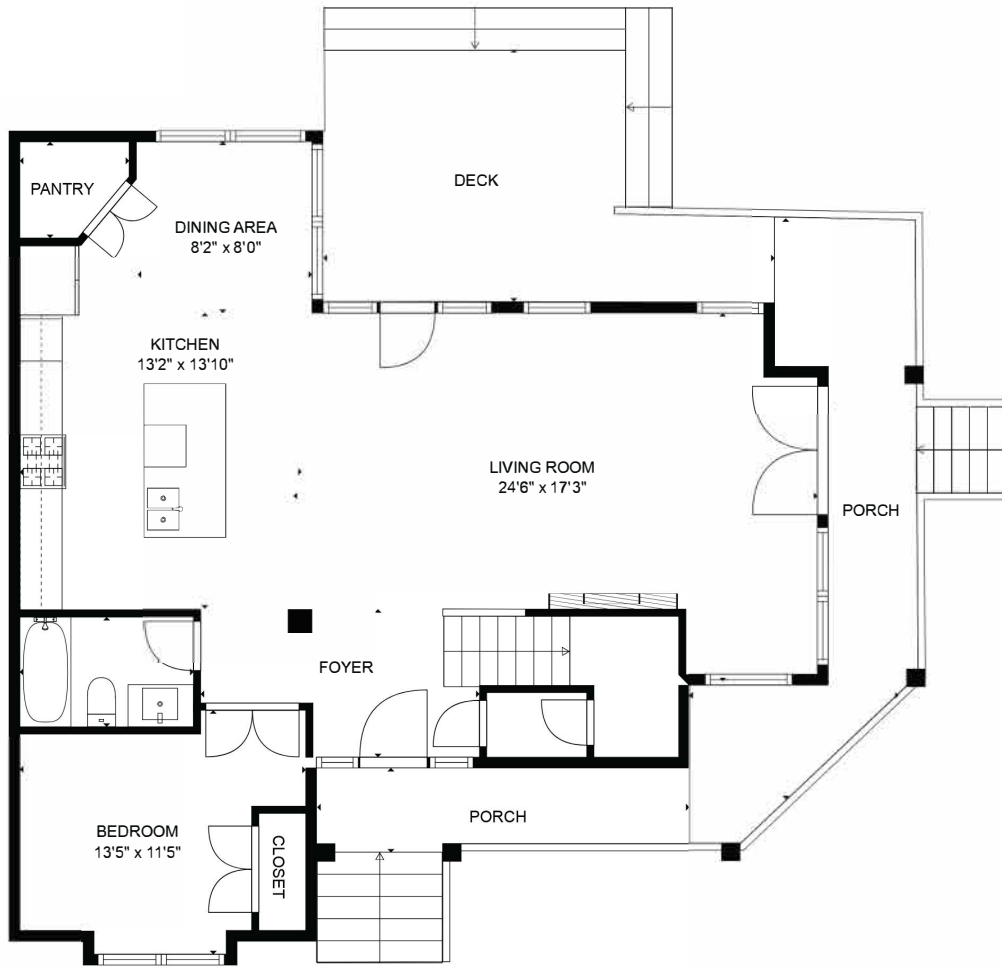

1408 SUMTER AVENUE

MAIN LEVEL

UPPER LEVEL

TOTAL HEATED LIVING AREA: 2137 sq. ft
MAIN LEVEL: 1034 sq. ft, UPPER LEVEL: 1103 sq. ft

Room dimensions are approximate. Symbols on sketch (stairs, doors, windows, utilities) are for placement, not to scale. Deck/Porch are approximate dimensions. Sketch is for marketing and informational purposes and is approximate representation of home floor plan.