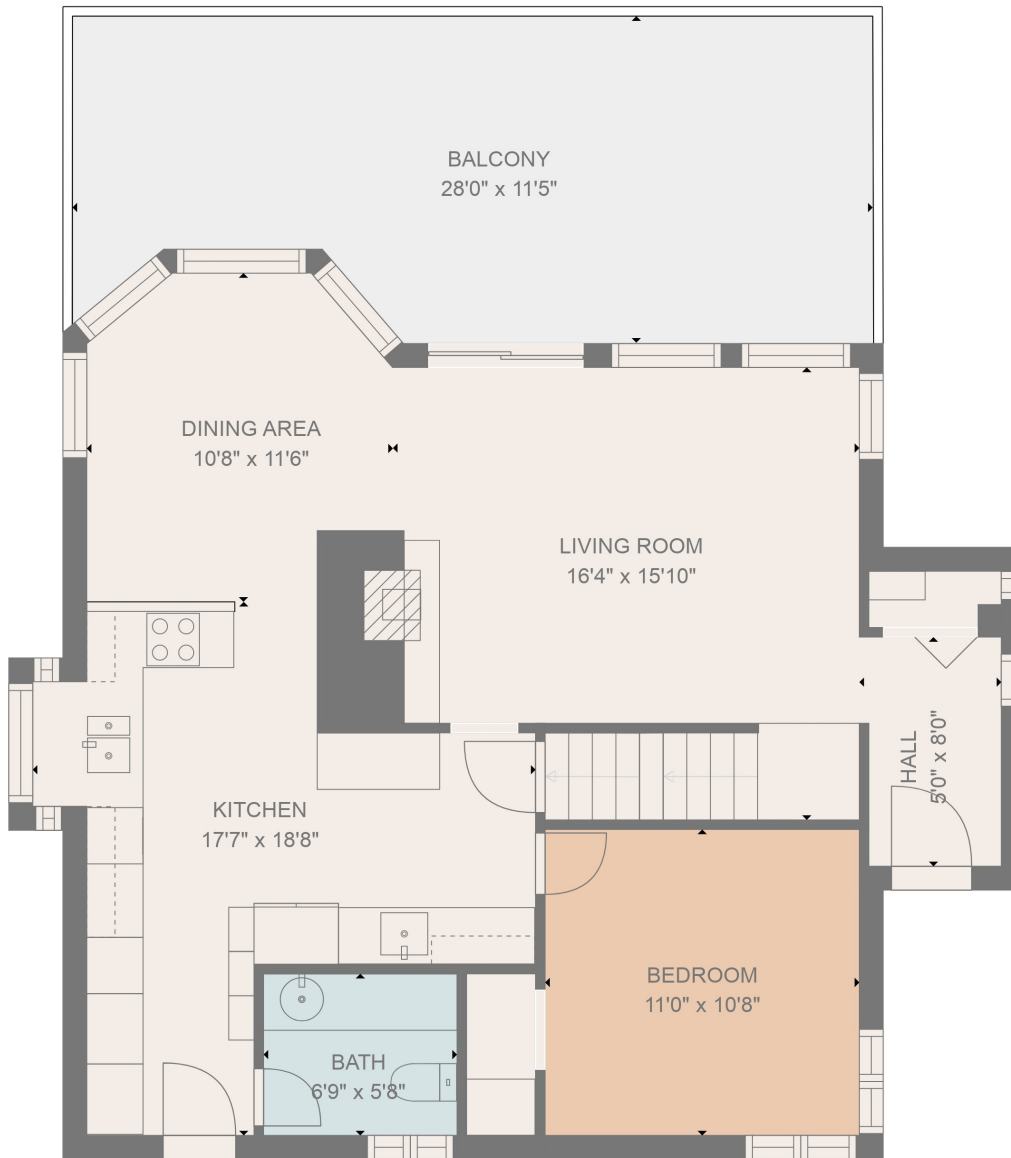

FLOOR 1

FLOOR 2

Total scanned area: 2360 sq. ft

MEASUREMENTS ARE DEEMED HIGHLY RELIABLE BUT NOT GUARANTEED

Total scanned area: 2360 sq. ft

MEASUREMENTS ARE DEEMED HIGHLY RELIABLE BUT NOT GUARANTEED

Total scanned area: 2360 sq. ft