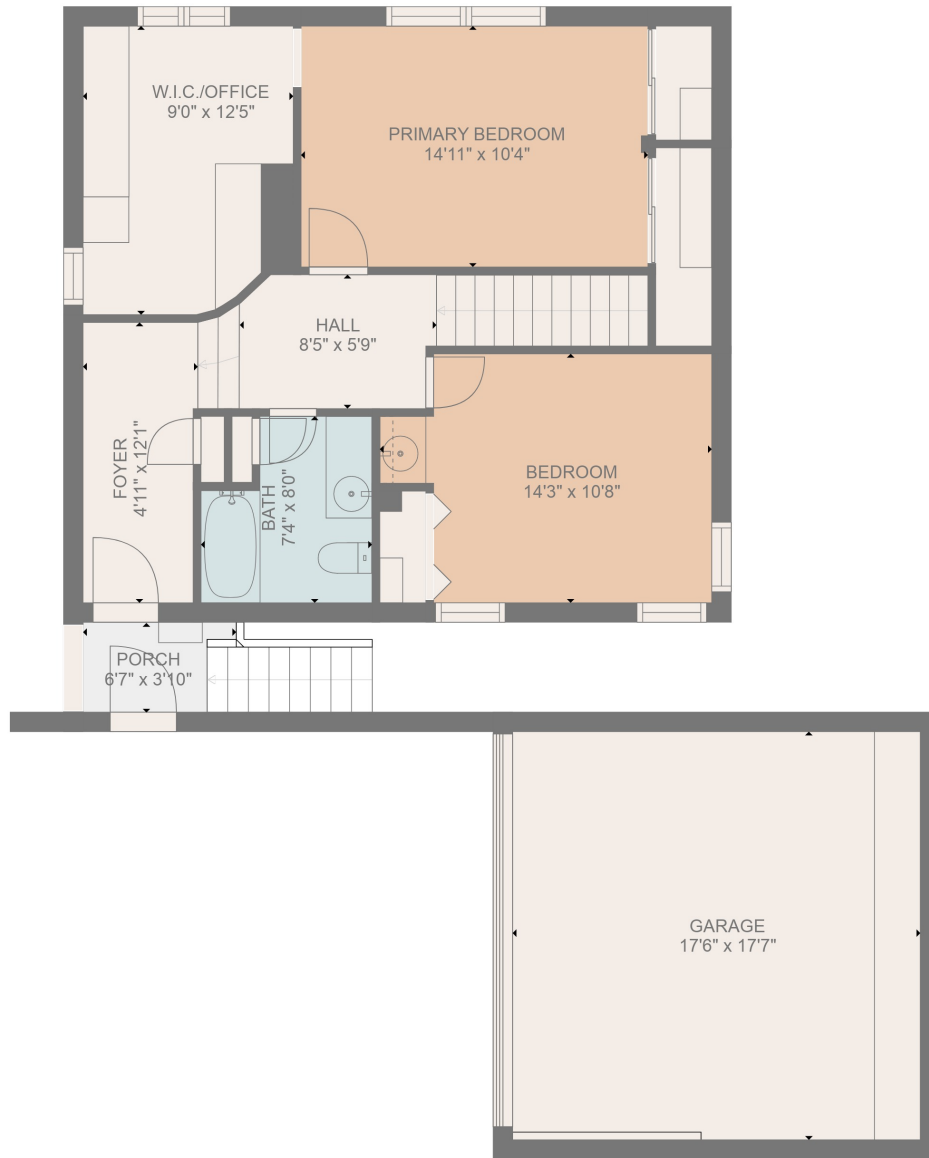

FLOOR 1

FLOOR 2

Total scanned area: 2360 sq. ft

MEASUREMENTS ARE DEEMED HIGHLY RELIABLE BUT NOT GUARANTEED

Total scanned area: 2360 sq. ft

MEASUREMENTS ARE DEEMED HIGHLY RELIABLE BUT NOT GUARANTEED

Total scanned area: 2360 sq. ft