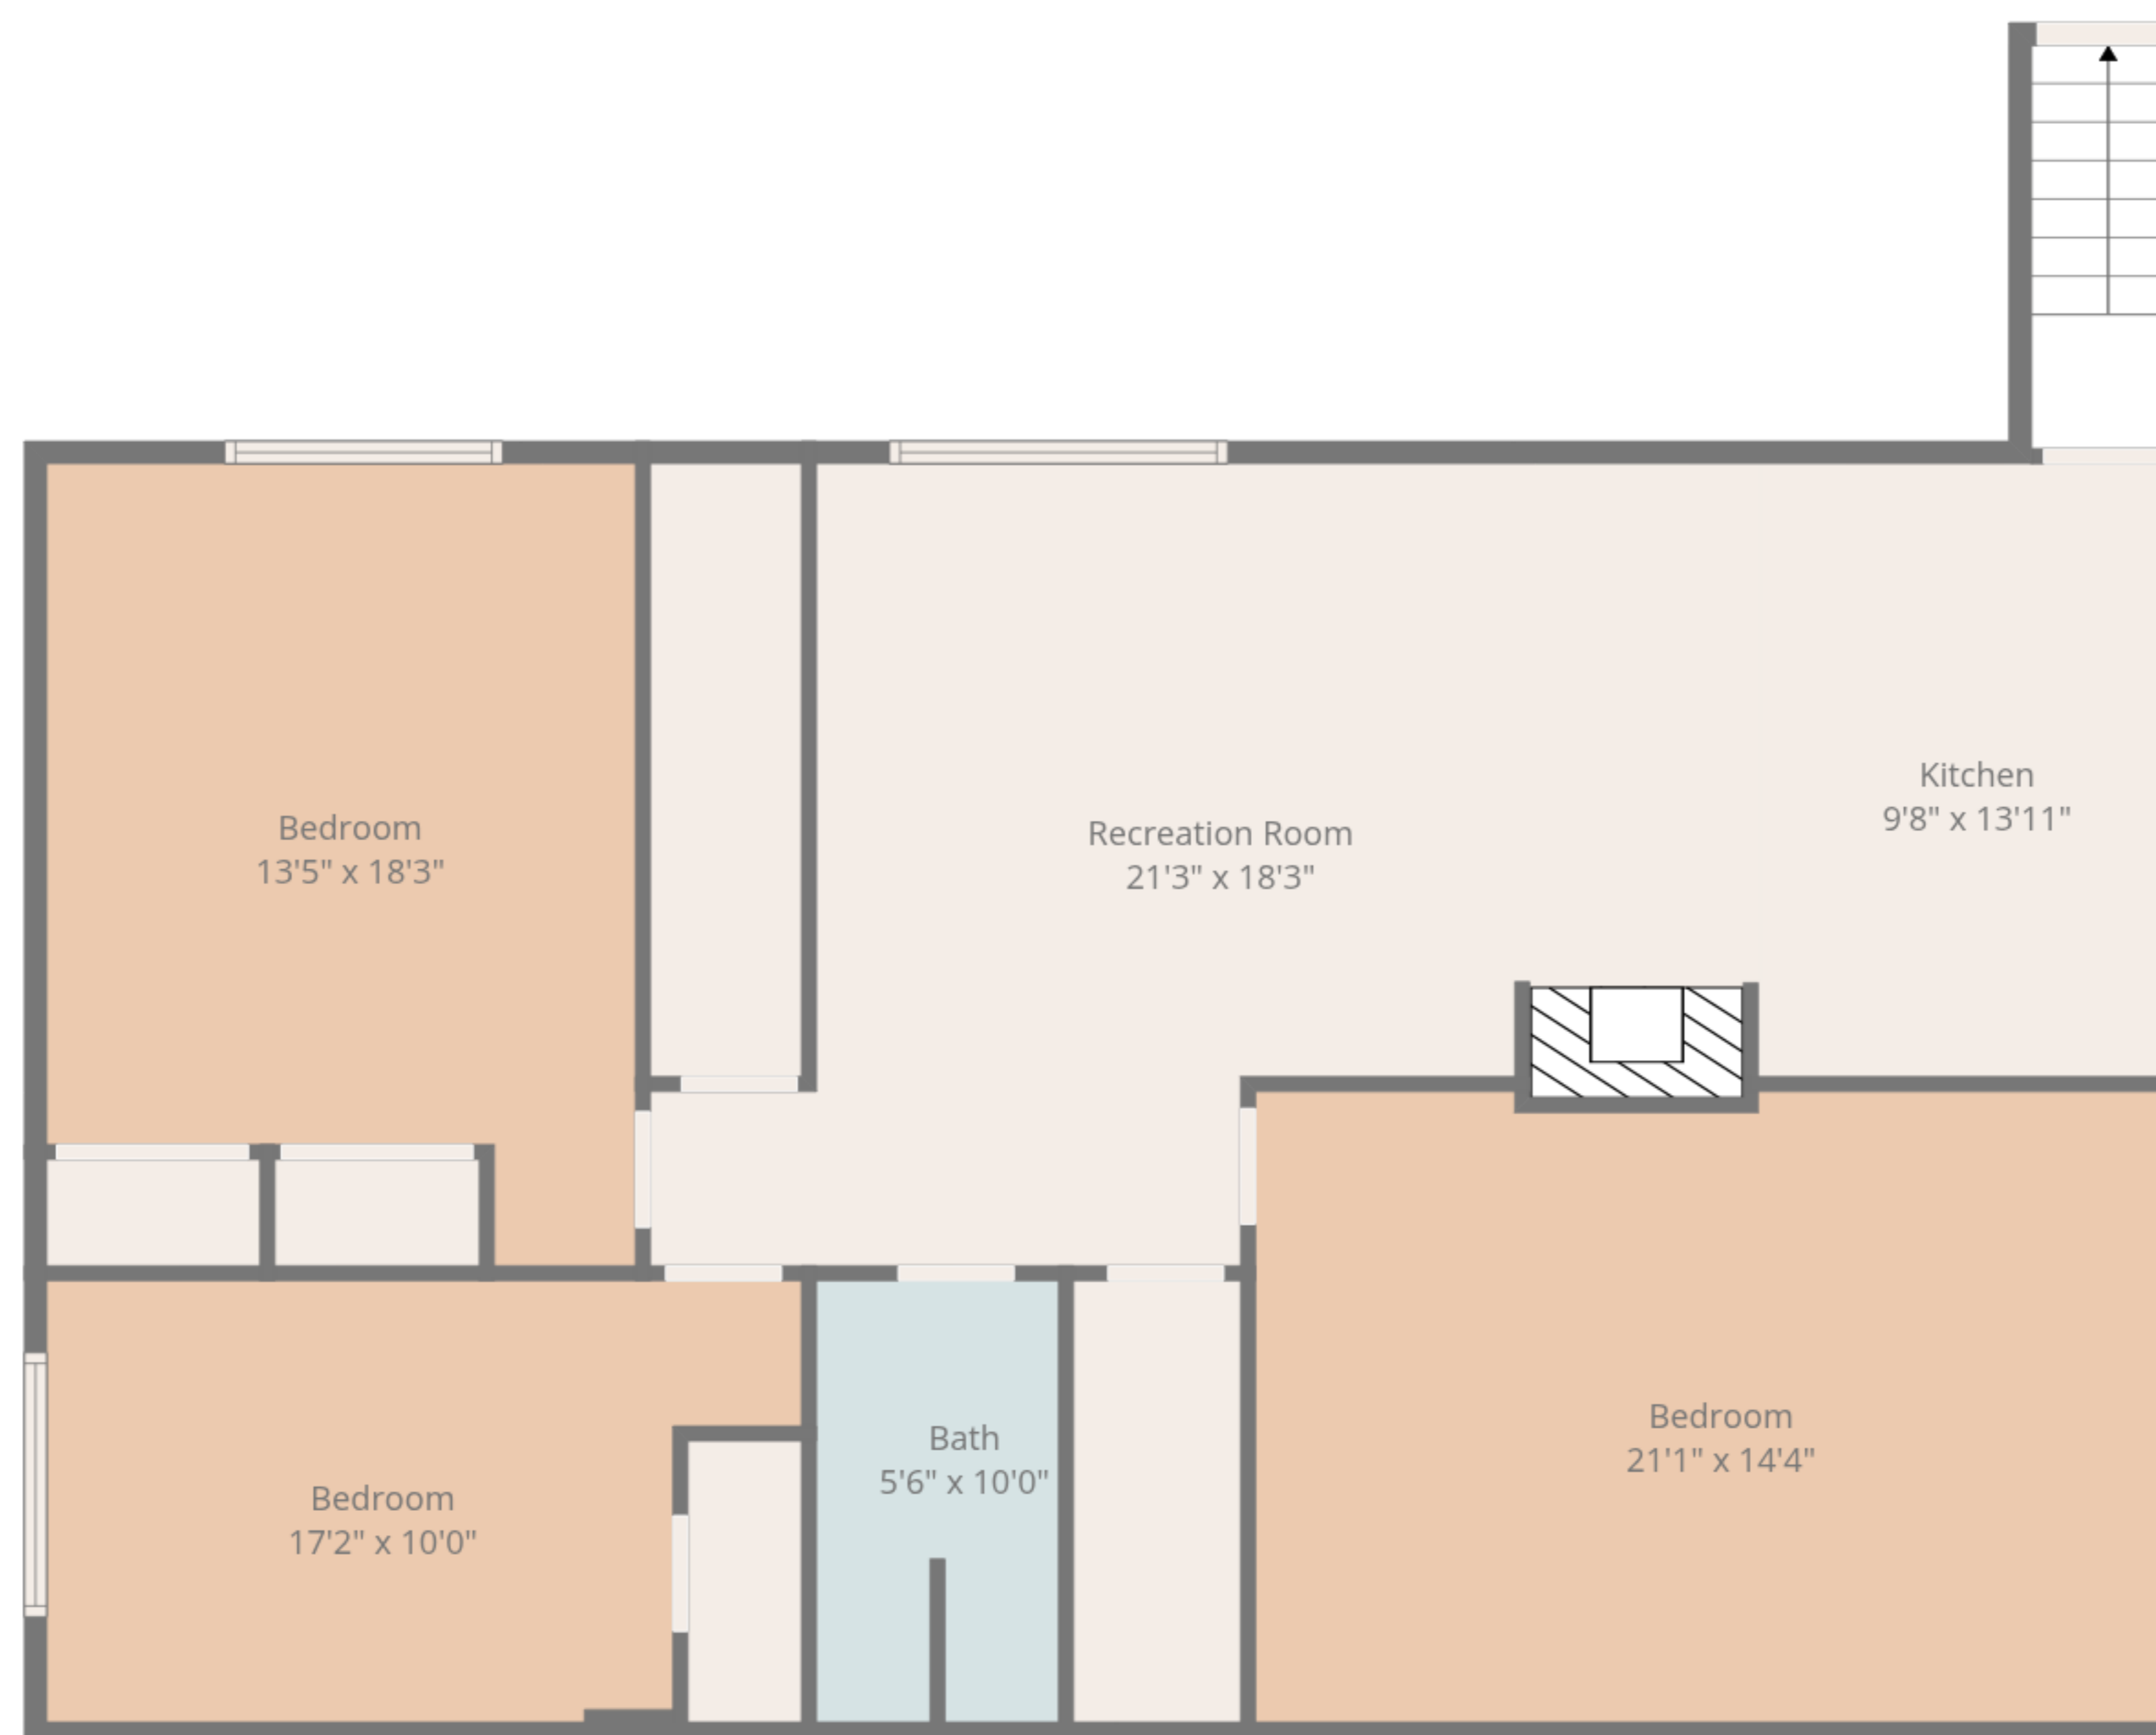

Total: 2391 sq. ft

1st Floor: 1002 sq. Ft, 2nd Floor: 1389 sq. ft

Excluded Areas: Bedroom: 380 sq. Ft, Undefined: 41 sq. Ft, Garage: 608 sq. Ft,
 Porch: 251 sq. Ft, Patio: 823 sq. Ft, Covered Patio: 185 sq. Ft,
 Walls: 206 sq. ft

2nd Floor

1st Floor

Total: 2391 sq. ft
 1st Floor: 1002 sq. Ft, 2nd Floor: 1389 sq. ft
 Excluded Areas: Bedroom: 380 sq. Ft, Undefined: 41 sq. Ft, Garage: 608 sq. Ft,
 Porch: 251 sq. Ft, Patio: 823 sq. Ft, Covered Patio: 185 sq. Ft,
 Walls: 206 sq. ft