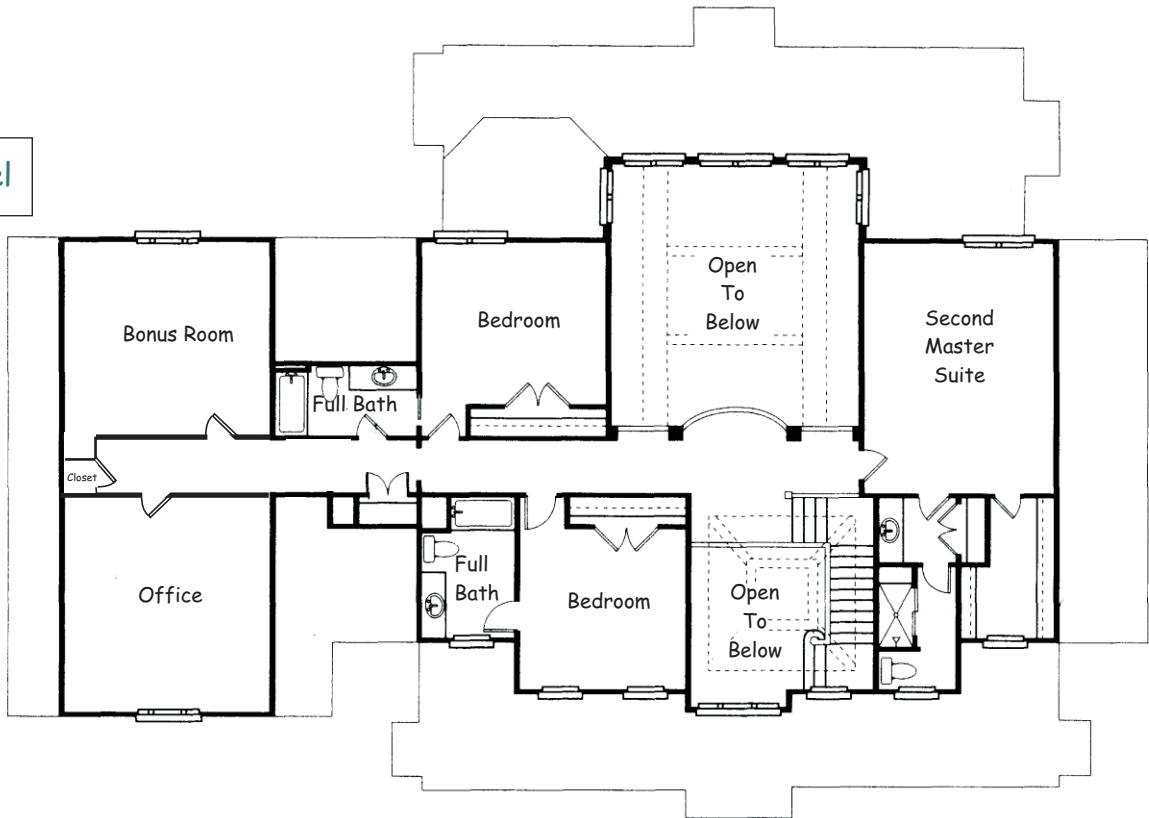

146 Bayberry Creek Circle, The Farms, Mooresville, NC

Main Level

Upper Level

Square Footage: 4299_{Approximate}