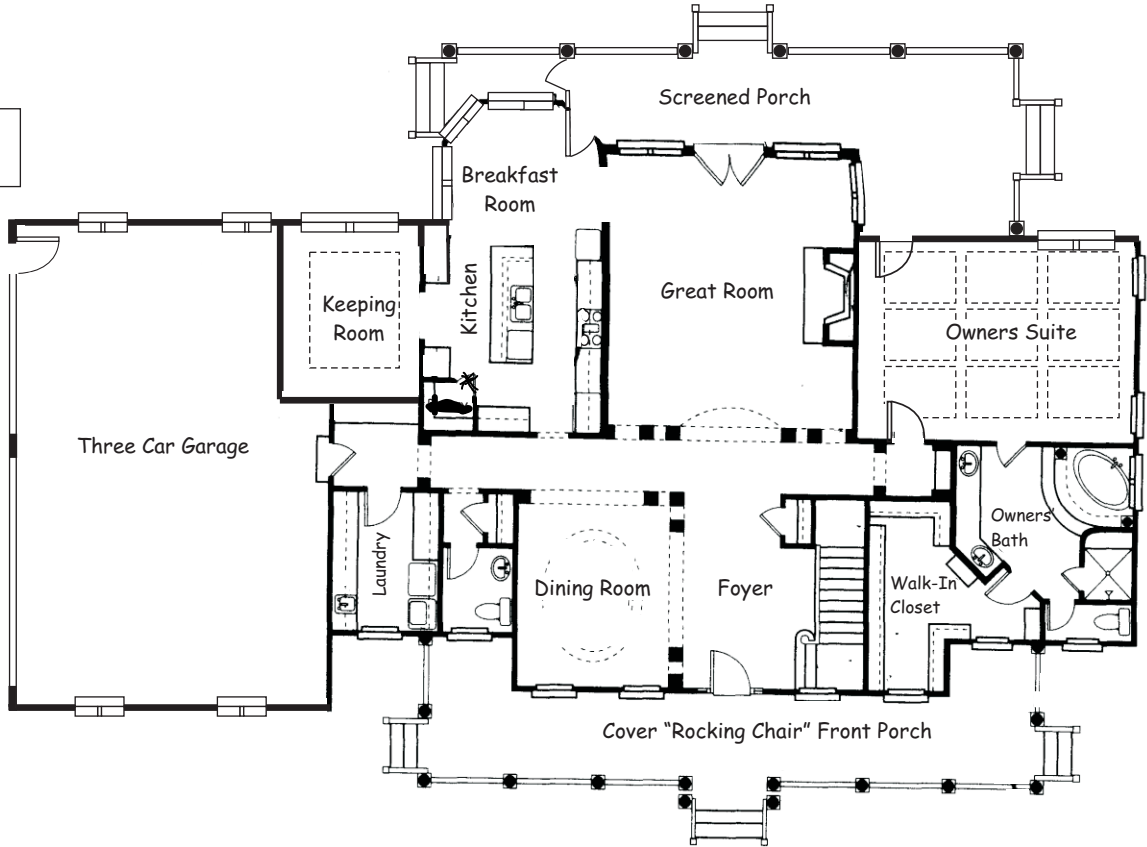

146 Bayberry Creek Circle, The Farms, Mooresville, NC

Main Level

Upper Level

Square Footage: 4299_{Approximate}