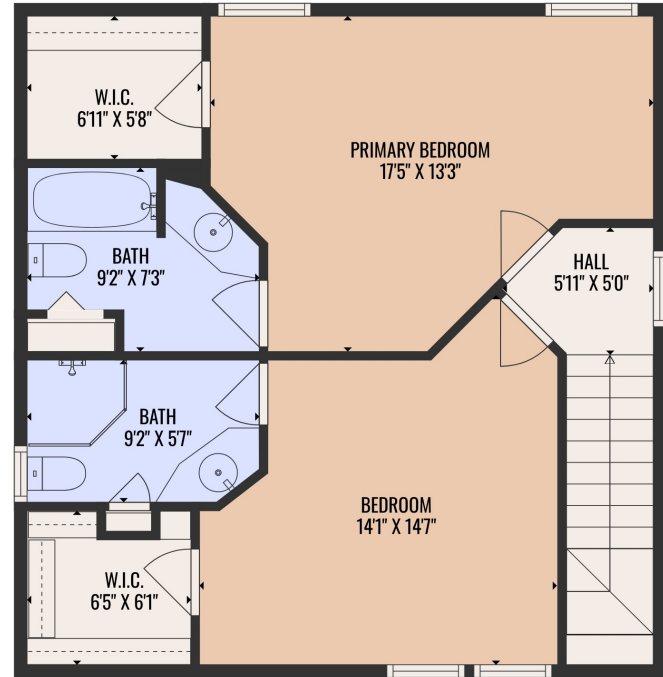

FLOOR 1

FLOOR 2

Estimated areas

GLA FLOOR 1: 628 sq. ft, excluded 232 sq. ft  
 GLA FLOOR 2: 682 sq. ft, excluded 0 sq. ft  
 Total GLA 1310 sq. ft, total scanned area 1542 sq. ft

Complies With Ansi Standards. Sizes And Dimensions Are Approximate, Actual May Vary.

**Estimated areas**

GLA FLOOR 1: 628 sq. ft, excluded 232 sq. ft  
 GLA FLOOR 2: 682 sq. ft, excluded 0 sq. ft  
 Total GLA 1310 sq. ft, total scanned area 1542 sq. ft

Complies With Ansi Standards. Sizes And Dimensions Are Approximate, Actual May Vary.

### Estimated areas

GLA FLOOR 1: 628 sq. ft, excluded 232 sq. ft  
 GLA FLOOR 2: 682 sq. ft, excluded 0 sq. ft  
 Total GLA 1310 sq. ft, total scanned area 1542 sq. ft

Complies With Ansi Standards. Sizes And Dimensions Are Approximate, Actual May Vary.