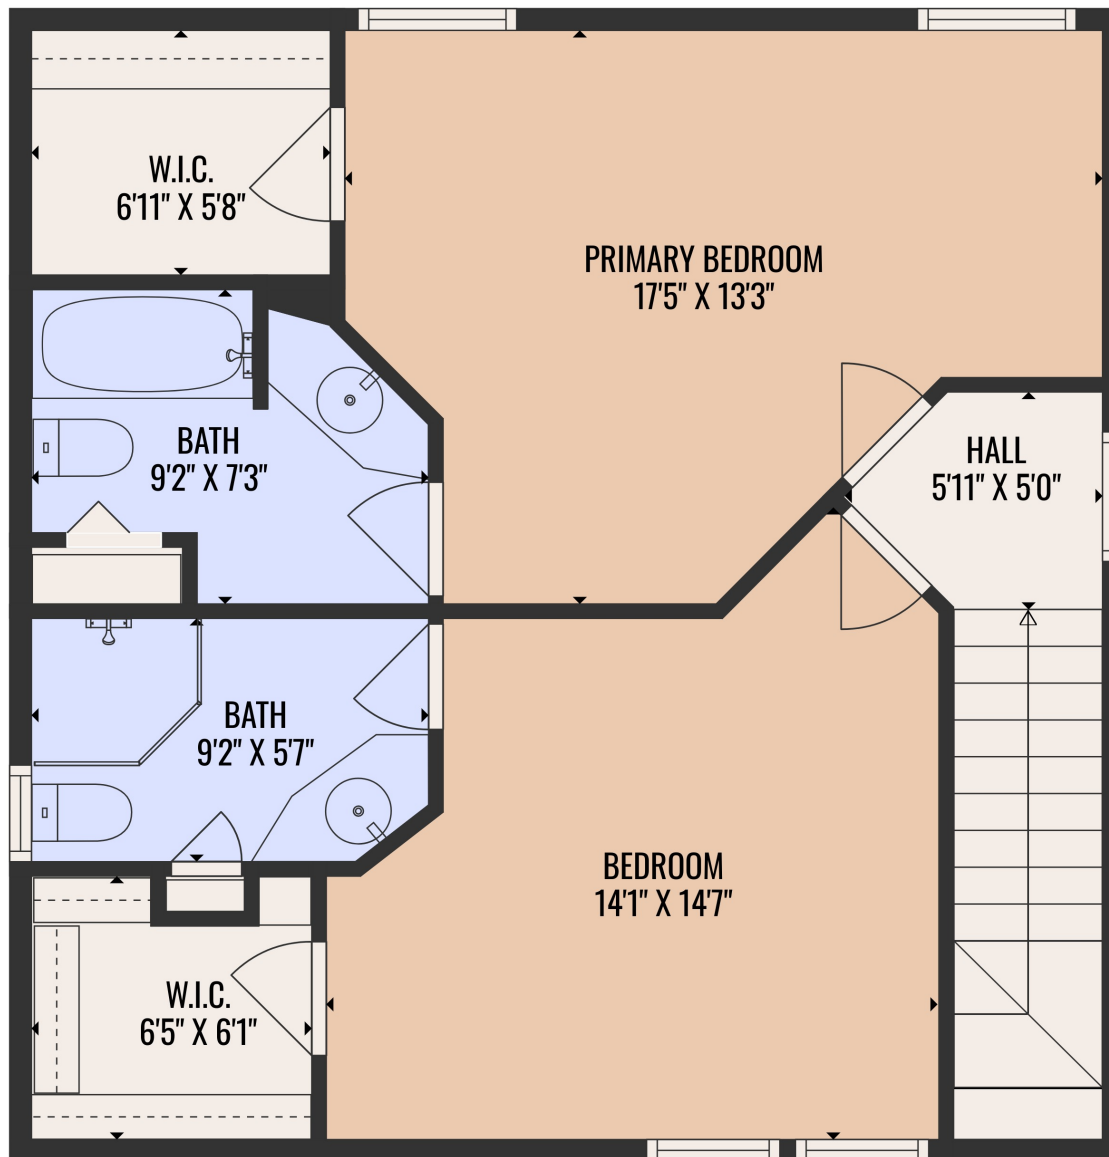

FLOOR 1

FLOOR 2

Estimated areas

GLA FLOOR 1: 628 sq. ft, excluded 232 sq. ft  
 GLA FLOOR 2: 682 sq. ft, excluded 0 sq. ft  
 Total GLA 1310 sq. ft, total scanned area 1542 sq. ft

Complies With Ansi Standards. Sizes And Dimensions Are Approximate, Actual May Vary.

**Estimated areas**

GLA FLOOR 1: 628 sq. ft, excluded 232 sq. ft  
 GLA FLOOR 2: 682 sq. ft, excluded 0 sq. ft  
 Total GLA 1310 sq. ft, total scanned area 1542 sq. ft

Complies With Ansi Standards. Sizes And Dimensions Are Approximate, Actual May Vary.

### Estimated areas

GLA FLOOR 1: 628 sq. ft, excluded 232 sq. ft  
 GLA FLOOR 2: 682 sq. ft, excluded 0 sq. ft  
 Total GLA 1310 sq. ft, total scanned area 1542 sq. ft

Complies With Ansi Standards. Sizes And Dimensions Are Approximate, Actual May Vary.