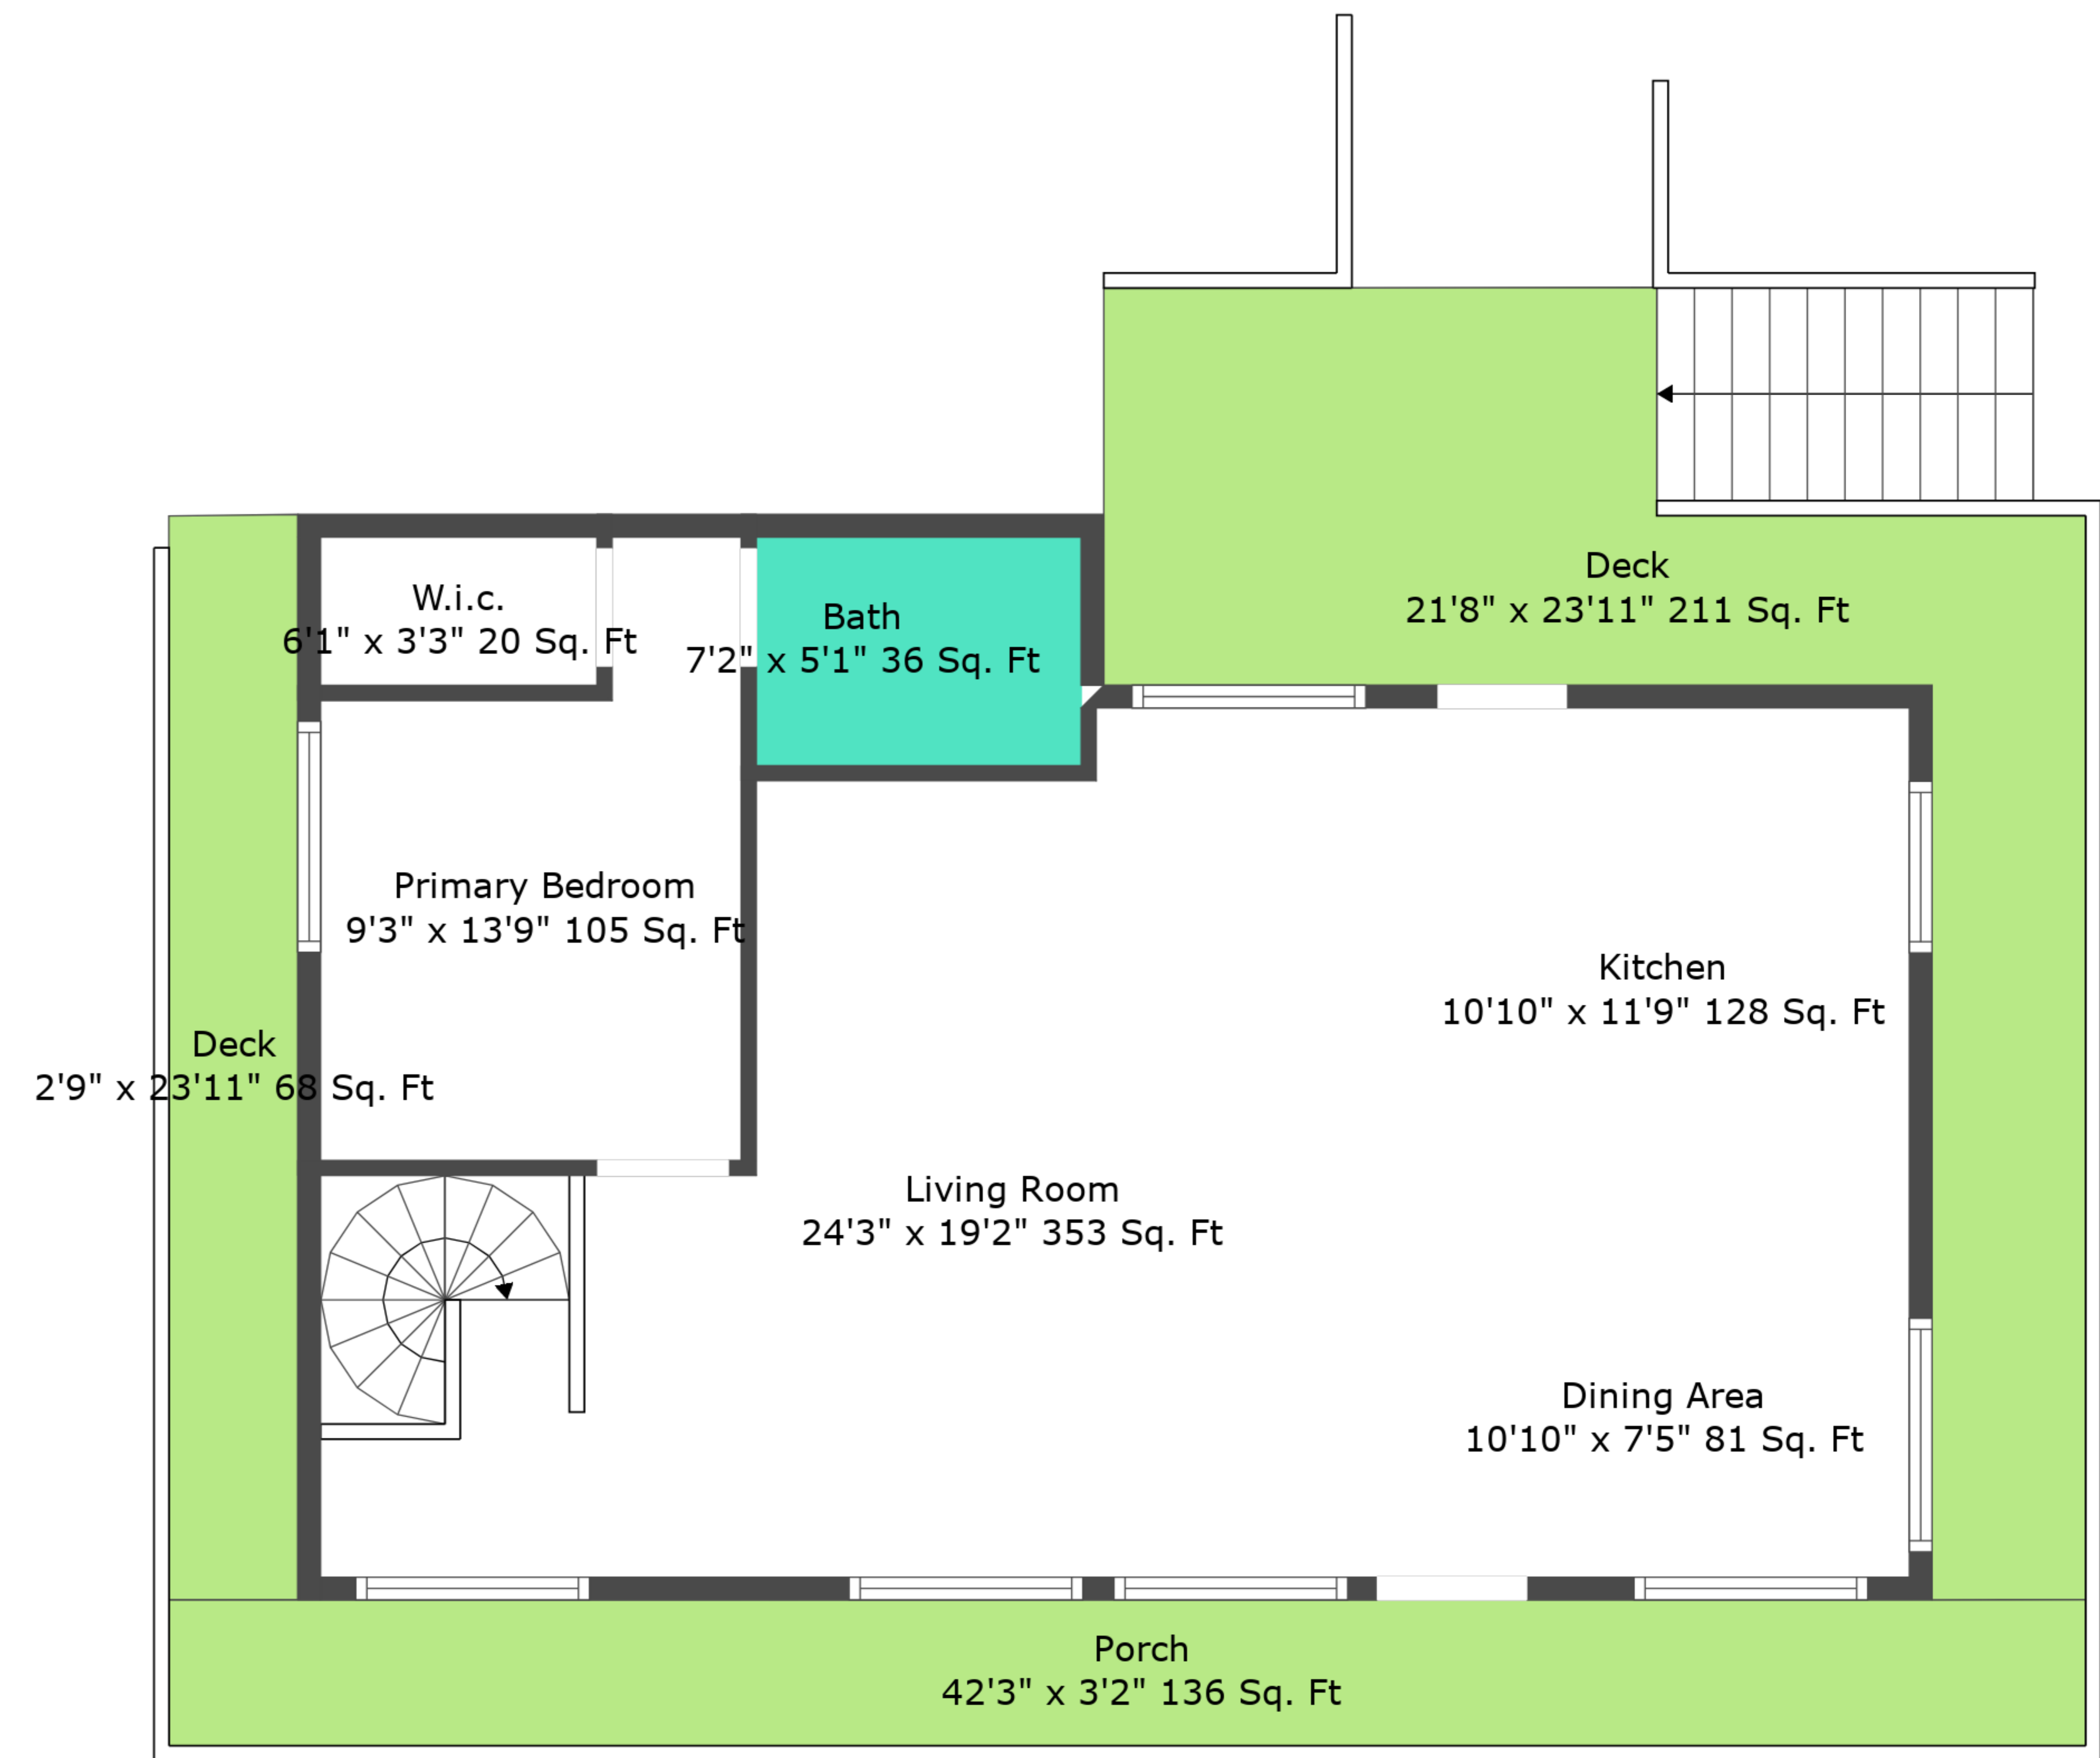

Floor 1

Floor 2

Total scanned area: 2934 sq. ft

Floor Plan Created By Cubicasa App. Measurements Deemed Highly Reliable But Not Guaranteed.

Total scanned area: 2934 sq. ft

Total scanned area: 2934 sq. ft

Floor Plan Created By Cubicasa App. Measurements Deemed Highly Reliable But Not Guaranteed.