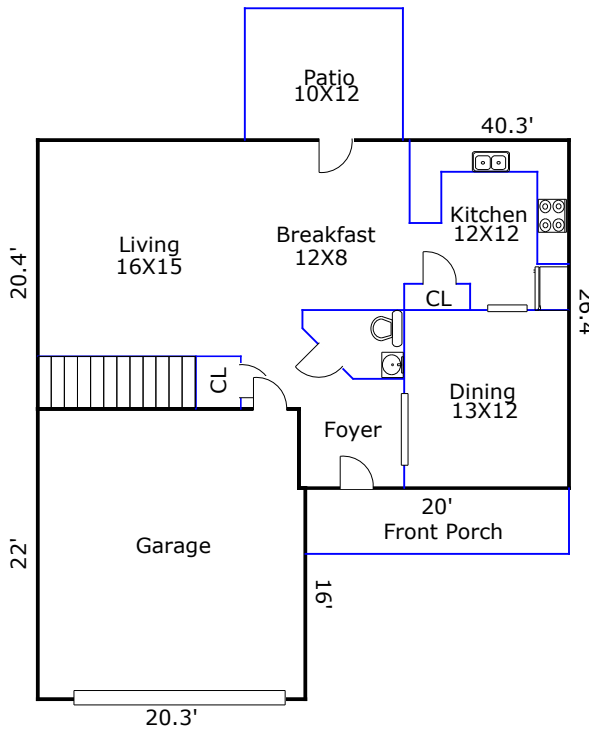

## 2180 SQ. FT.

Room Dimensions Are Rounded  
Interior Walls And Symbols Are Not To Scale

TOTAL Sketch by a la mode

### Area Calculations Summary

<b>Living Area</b>	
First Floor	945.12 Sq ft
Second Floor	1234.44 Sq ft
<b>Total Living Area (Rounded):</b>	<b>2180 Sq ft</b>
<b>Non-living Area</b>	
2 Car Attached	443.6 Sq ft