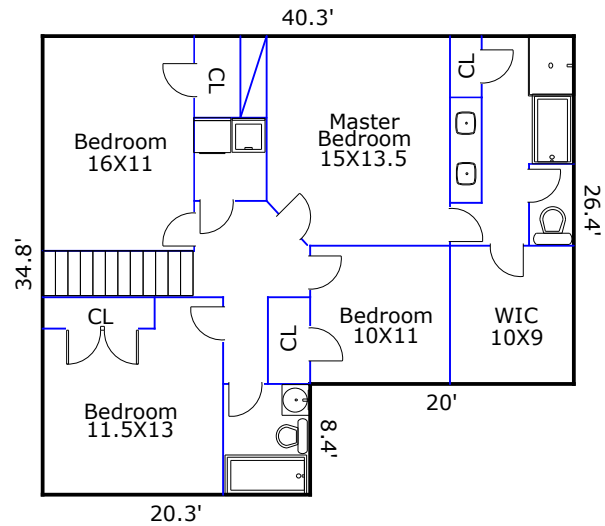

## 2180 SQ. FT.

Room Dimensions Are Rounded  
Interior Walls And Symbols Are Not To Scale

TOTAL Sketch by a la mode

### Area Calculations Summary

<b>Living Area</b>	
First Floor	945.12 Sq ft
Second Floor	1234.44 Sq ft
<b>Total Living Area (Rounded):</b>	<b>2180 Sq ft</b>
<b>Non-living Area</b>	
2 Car Attached	443.6 Sq ft