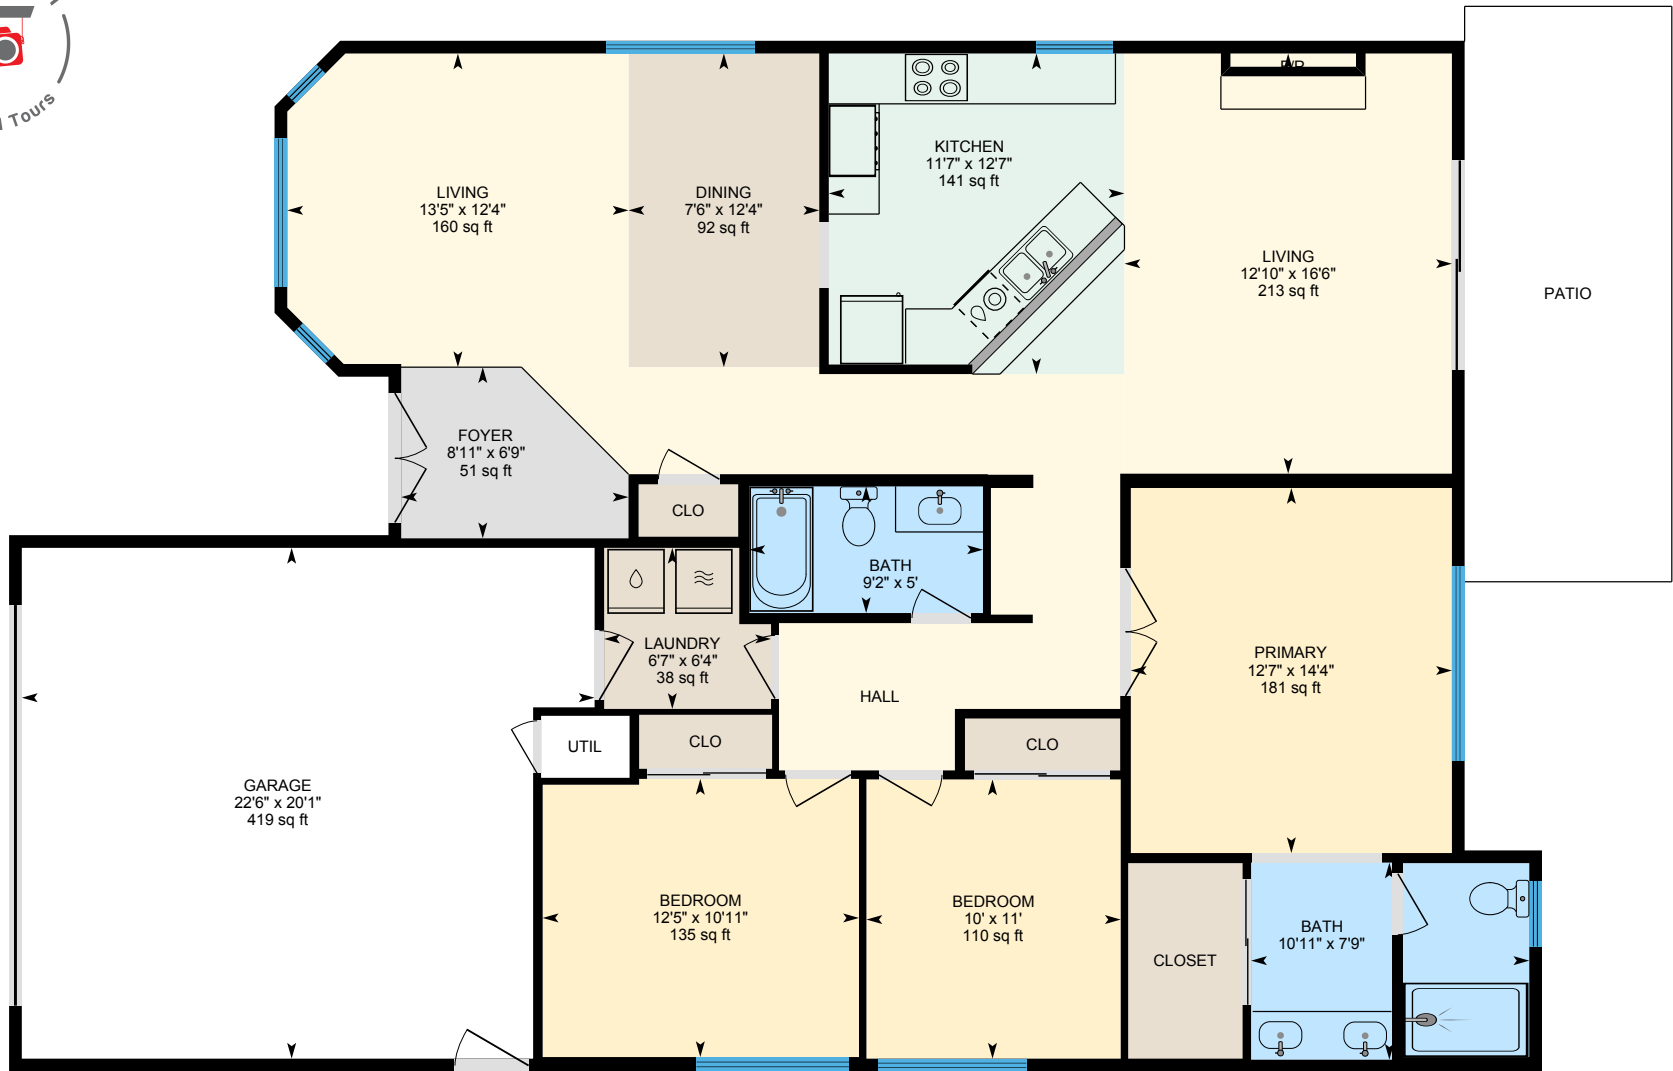

2312 Quebec Ct, Modesto, CA

Main Floor Finished Area 1650.30 sq ft
Unfinished Area 456.88 sq ft

PREPARED: 2024/09/14

White regions are excluded from total floor area in iGUIDE floor plans. All room dimensions and floor areas must be considered approximate and are subject to independent verification.