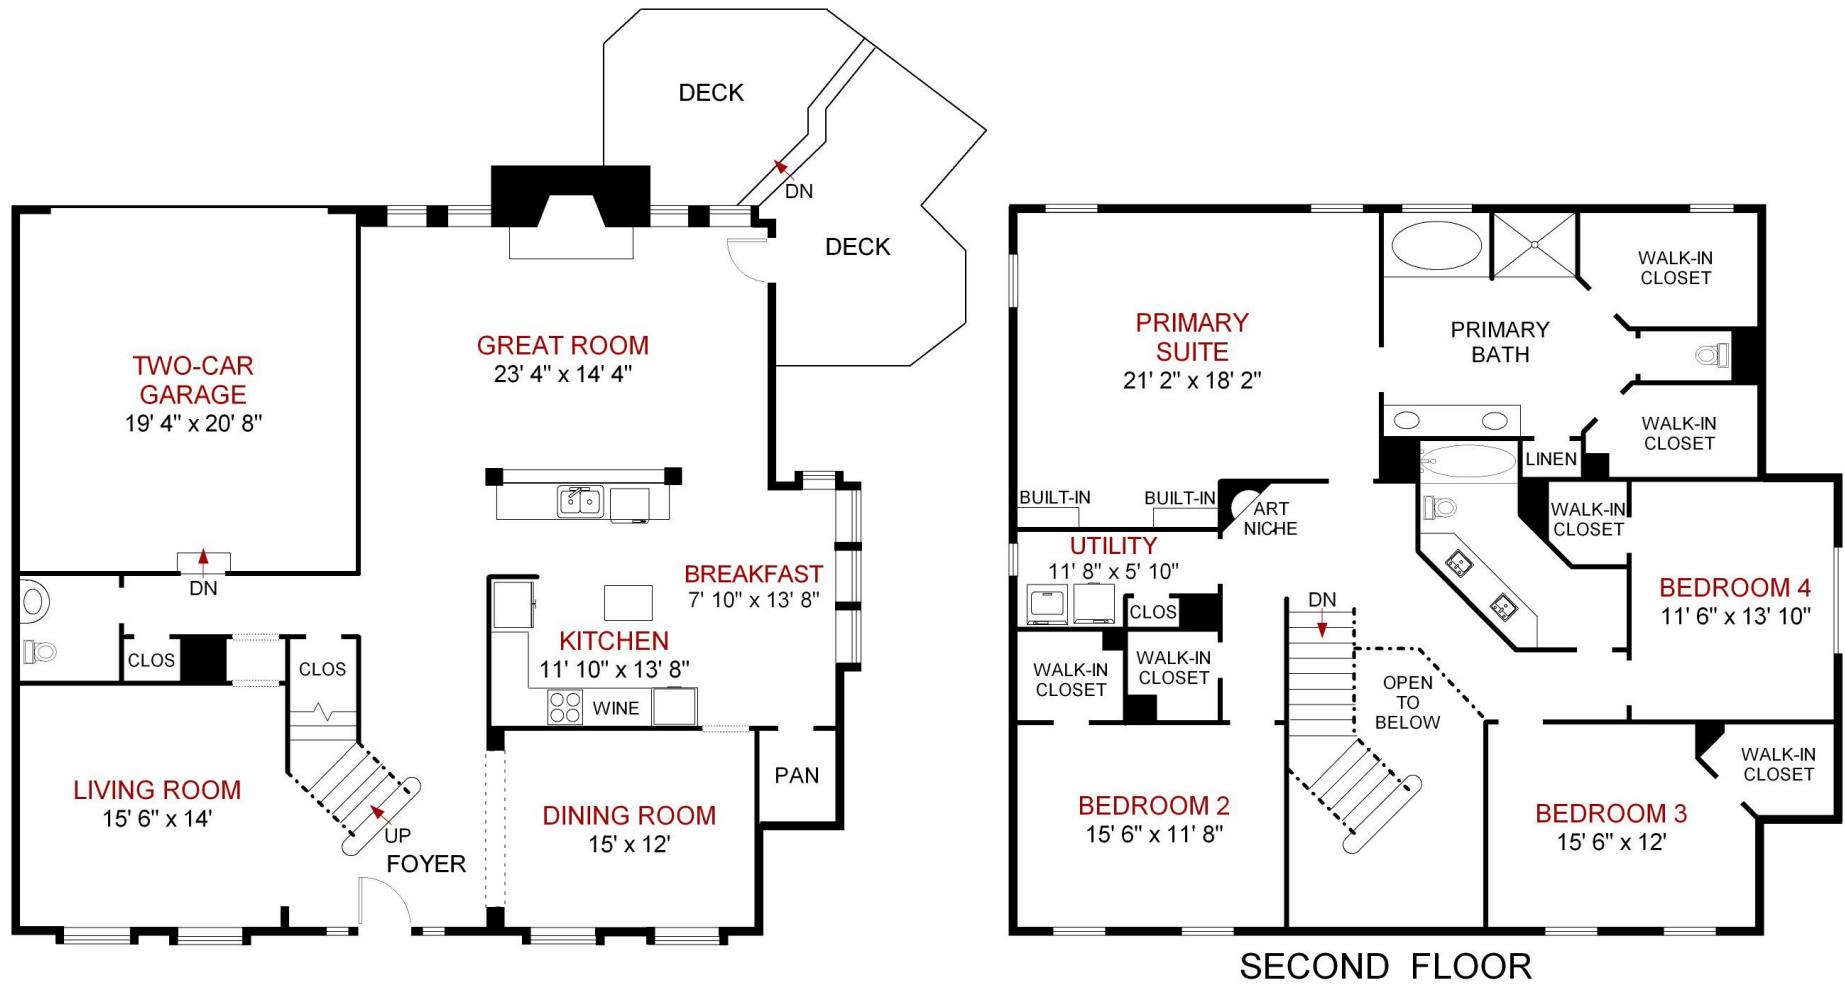

# 7406 Native Oak Lane Irving, TX 75063

DRAWING BY:  
**iPlan**  
HOME IMAGING  
Don't Just View Them... Floor 'Em!

The floor plan is a general depiction of the layout of the rooms. It is only approximate and is not an exact measurement of the size of the house or the rooms shown in the plan.