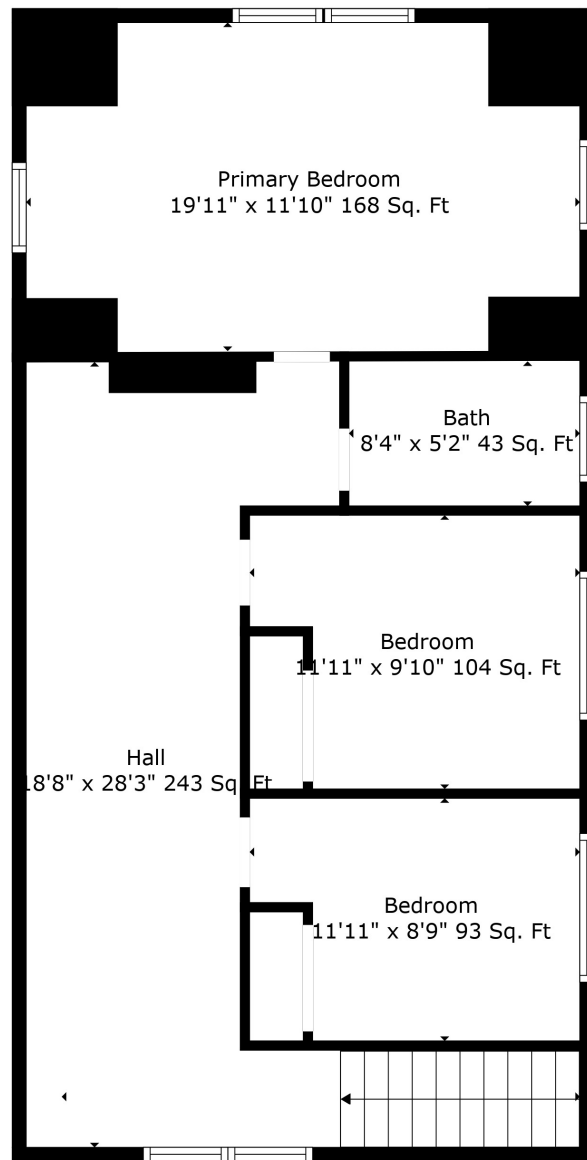

Total scanned area: 2090 sq. ft

Total scanned area: 2090 sq. ft

Total scanned area: 2090 sq. ft

Measurements Are Calculated By Cubicasa Technology. Deemed Highly Reliable But Not Guaranteed.