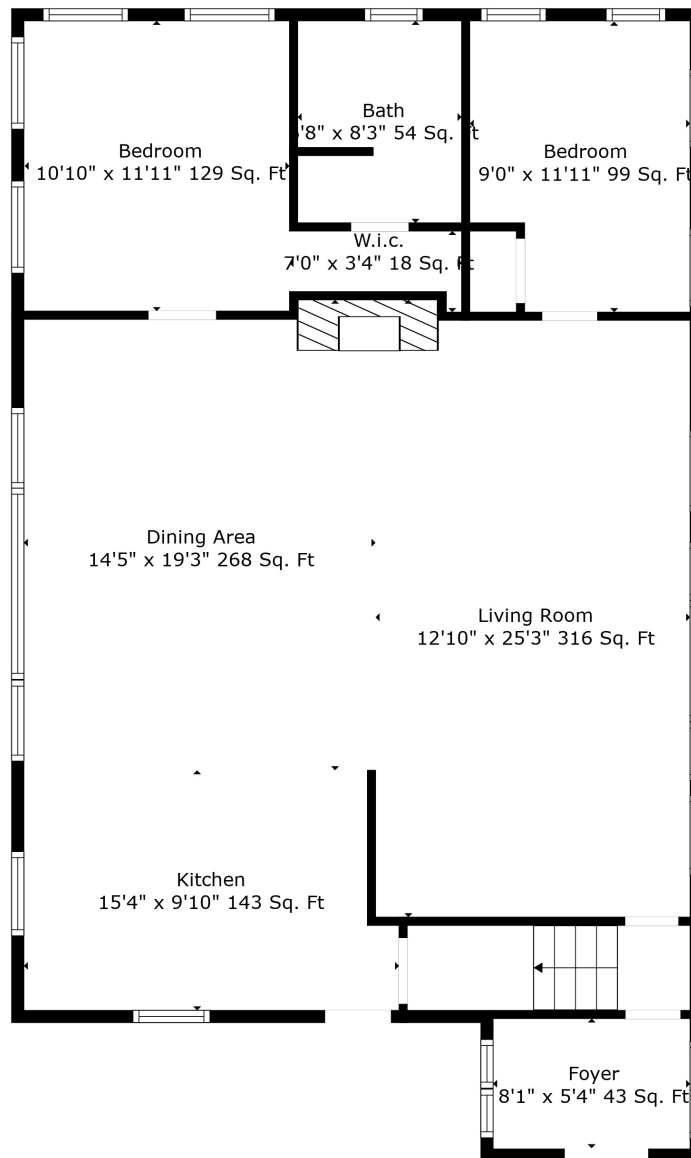

Total scanned area: 2090 sq. ft

Total scanned area: 2090 sq. ft

Total scanned area: 2090 sq. ft

Measurements Are Calculated By Cubicasa Technology. Deemed Highly Reliable But Not Guaranteed.