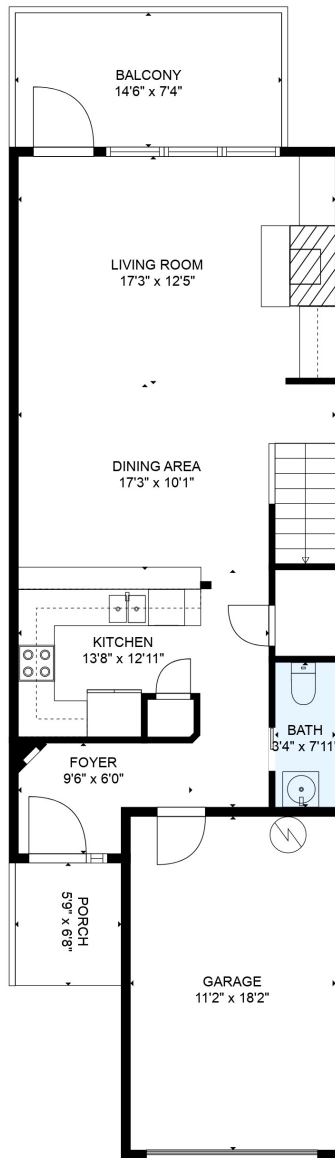

FLOOR 1

FLOOR 2

Total scanned area: 1945 sq. ft

MEASUREMENTS ARE CALCULATED BY CUBICASA TECHNOLOGY. DEEMED HIGHLY RELIABLE BUT NOT GUARANTEED.

Total scanned area: 1945 sq. ft

MEASUREMENTS ARE CALCULATED BY CUBICASA TECHNOLOGY. DEEMED HIGHLY RELIABLE BUT NOT GUARANTEED.

Total scanned area: 1945 sq. ft

MEASUREMENTS ARE CALCULATED BY CUBICASA TECHNOLOGY. DEEMED HIGHLY RELIABLE BUT NOT GUARANTEED.