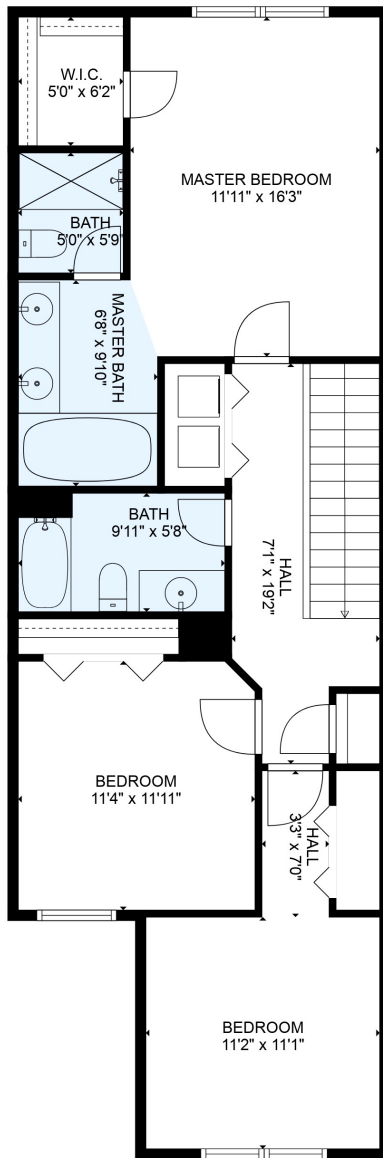

FLOOR 1

FLOOR 2

Total scanned area: 1945 sq. ft

MEASUREMENTS ARE CALCULATED BY CUBICASA TECHNOLOGY. DEEMED HIGHLY RELIABLE BUT NOT GUARANTEED.

Total scanned area: 1945 sq. ft

MEASUREMENTS ARE CALCULATED BY CUBICASA TECHNOLOGY. DEEMED HIGHLY RELIABLE BUT NOT GUARANTEED.

Total scanned area: 1945 sq. ft

MEASUREMENTS ARE CALCULATED BY CUBICASA TECHNOLOGY. DEEMED HIGHLY RELIABLE BUT NOT GUARANTEED.