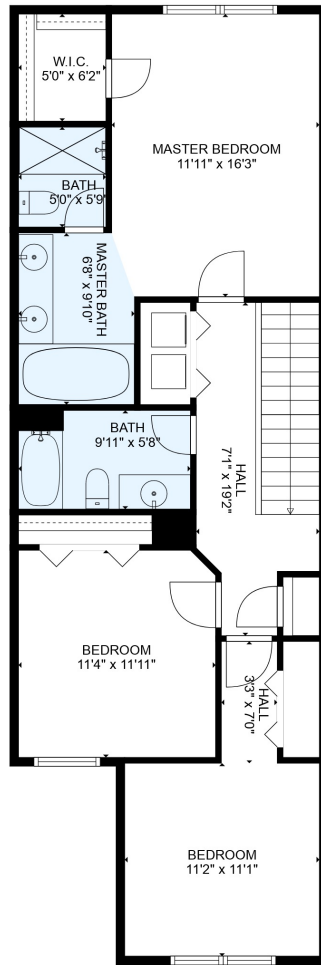

FLOOR 1

FLOOR 2

Total scanned area: 1945 sq. ft

MEASUREMENTS ARE CALCULATED BY CUBICASA TECHNOLOGY. DEEMED HIGHLY RELIABLE BUT NOT GUARANTEED.

Total scanned area: 1945 sq. ft

MEASUREMENTS ARE CALCULATED BY CUBICASA TECHNOLOGY. DEEMED HIGHLY RELIABLE BUT NOT GUARANTEED.

Total scanned area: 1945 sq. ft

MEASUREMENTS ARE CALCULATED BY CUBICASA TECHNOLOGY. DEEMED HIGHLY RELIABLE BUT NOT GUARANTEED.