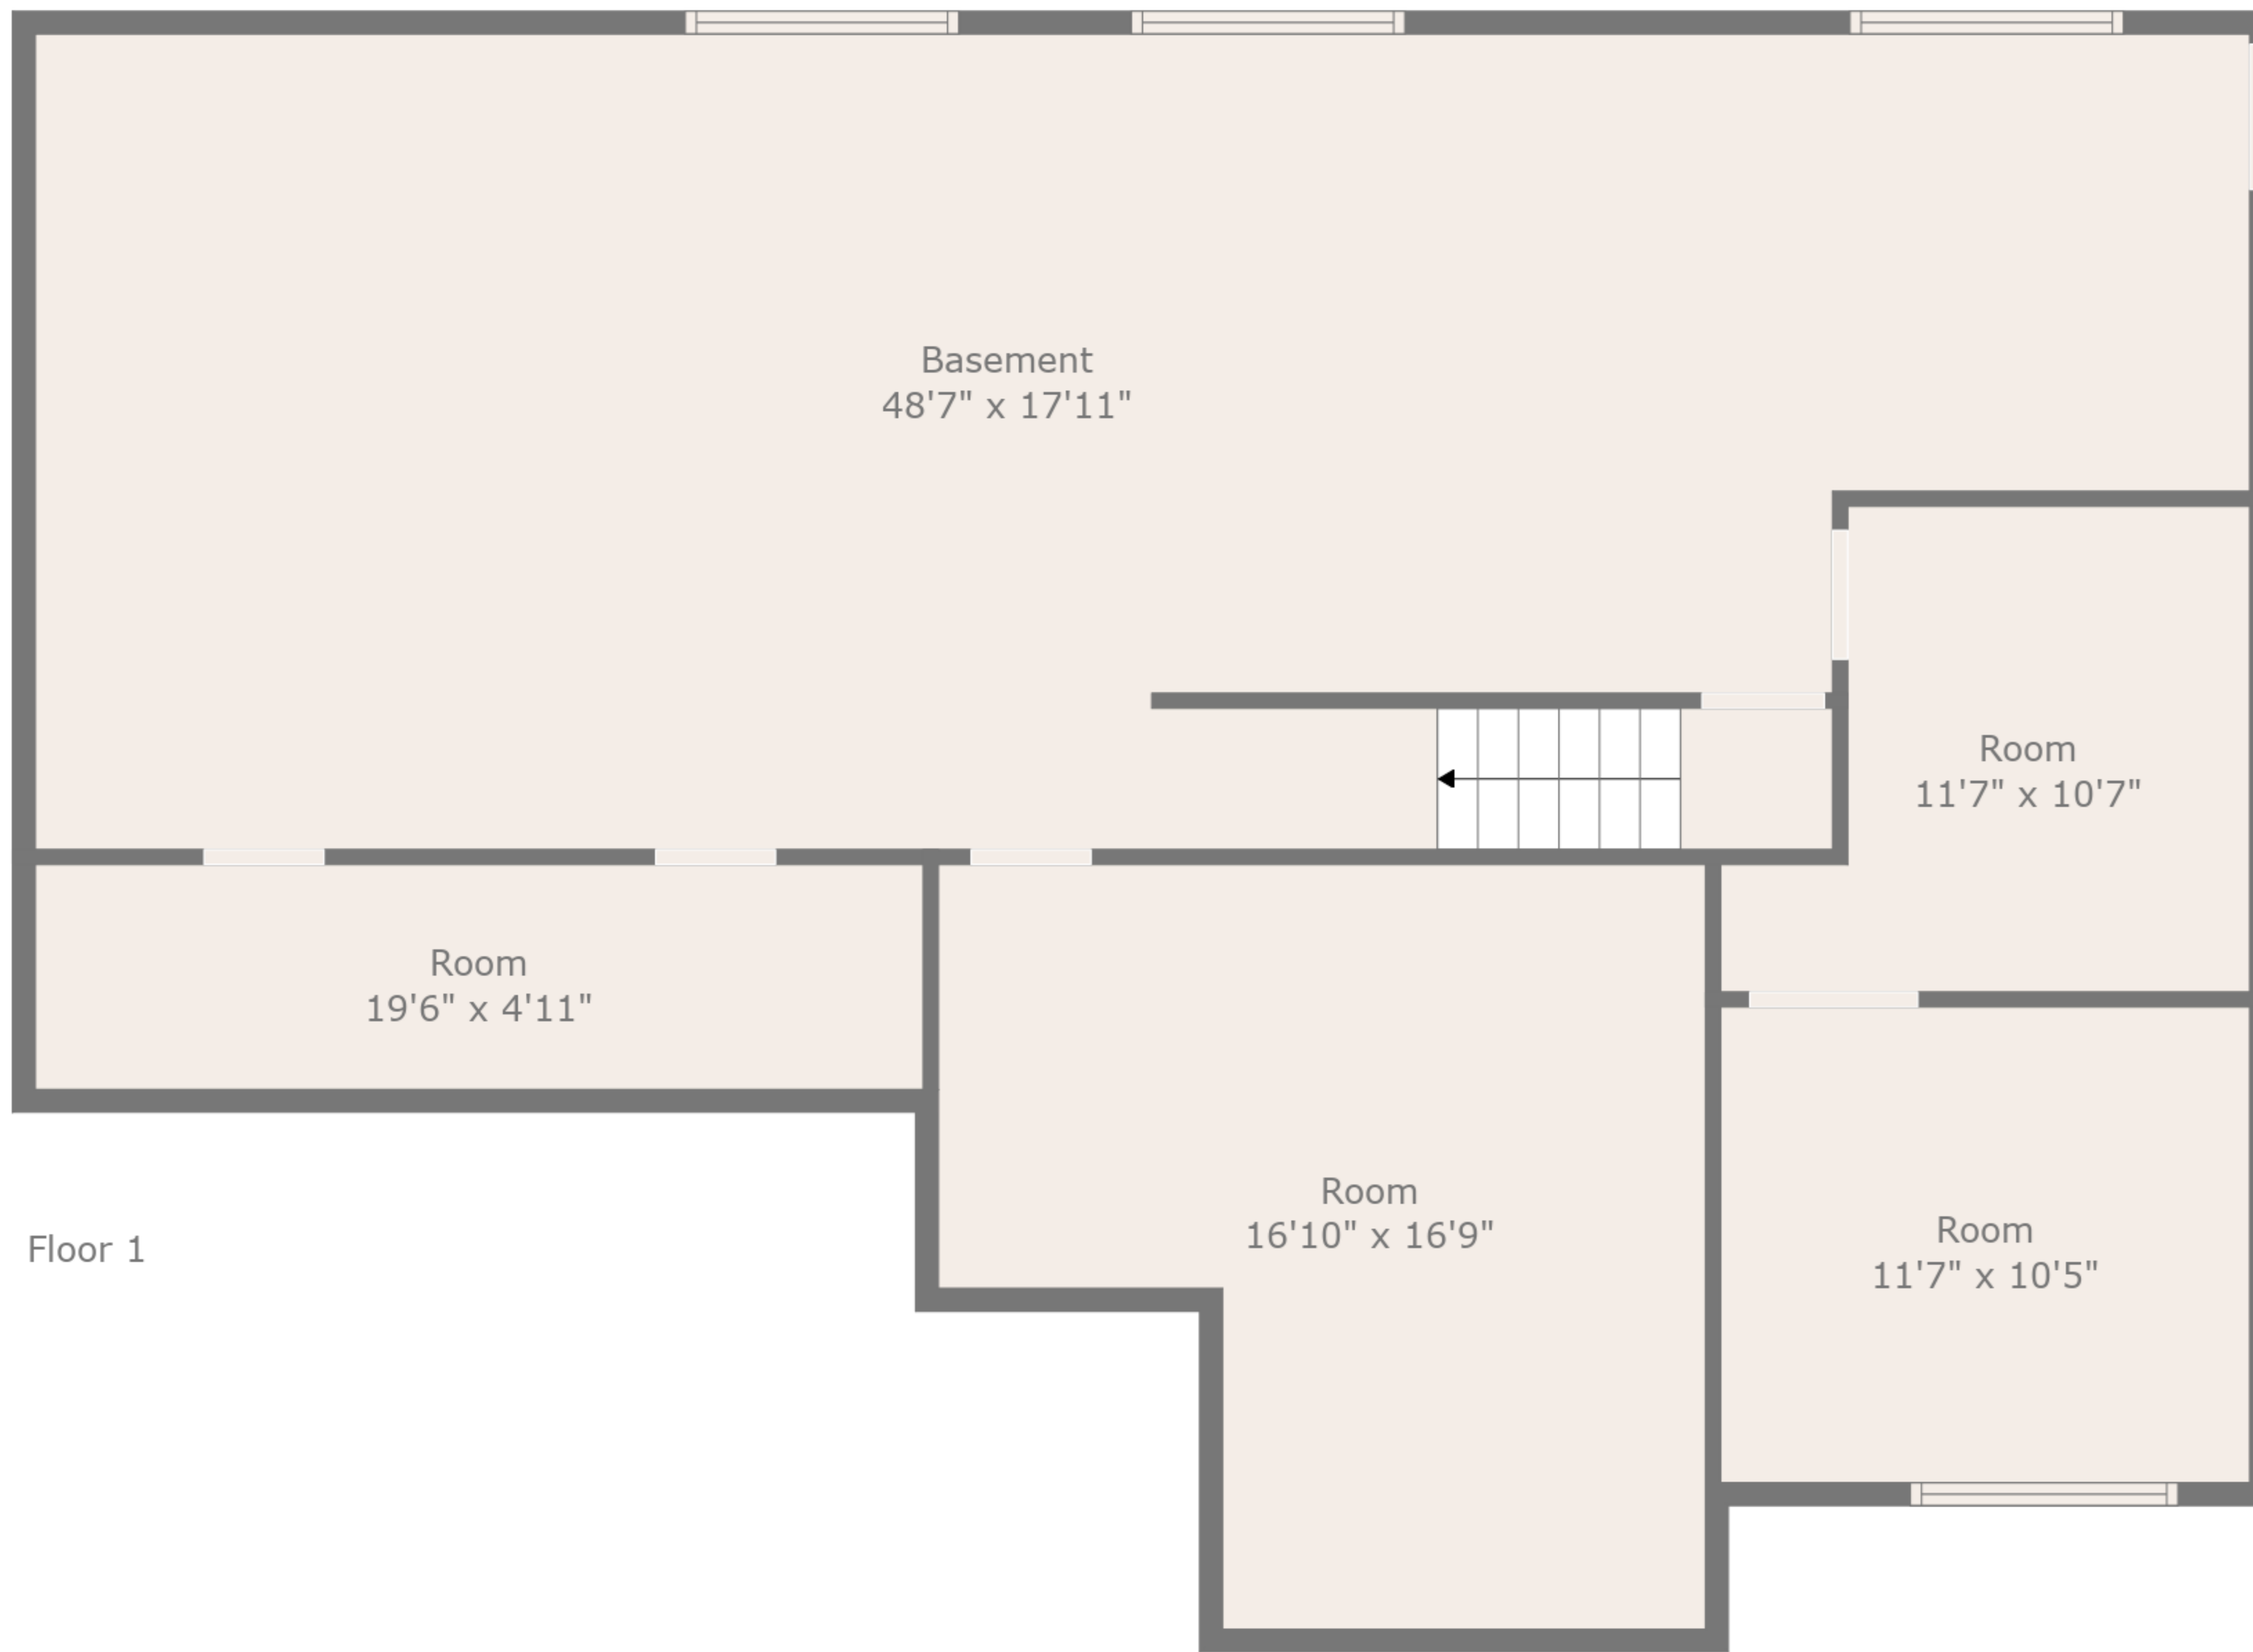

TOTAL: 2251 sq. ft

Below Ground: 0 sq. ft, FLOOR 2: 2251 sq. ft
EXCLUDED AREAS: ROOM: 584 sq. ft, BASEMENT: 798 sq. ft

TOTAL: 2251 sq. ft

Below Ground: 0 sq. ft, FLOOR 2: 2251 sq. ft

EXCLUDED AREAS: ROOM: 584 sq. ft, BASEMENT: 798 sq. ft

Floor 1

Floor 2

TOTAL: 2251 sq. ft
 Below Ground: 0 sq. ft, FLOOR 2: 2251 sq. ft
 EXCLUDED AREAS: ROOM: 584 sq. ft, BASEMENT: 798 sq. ft