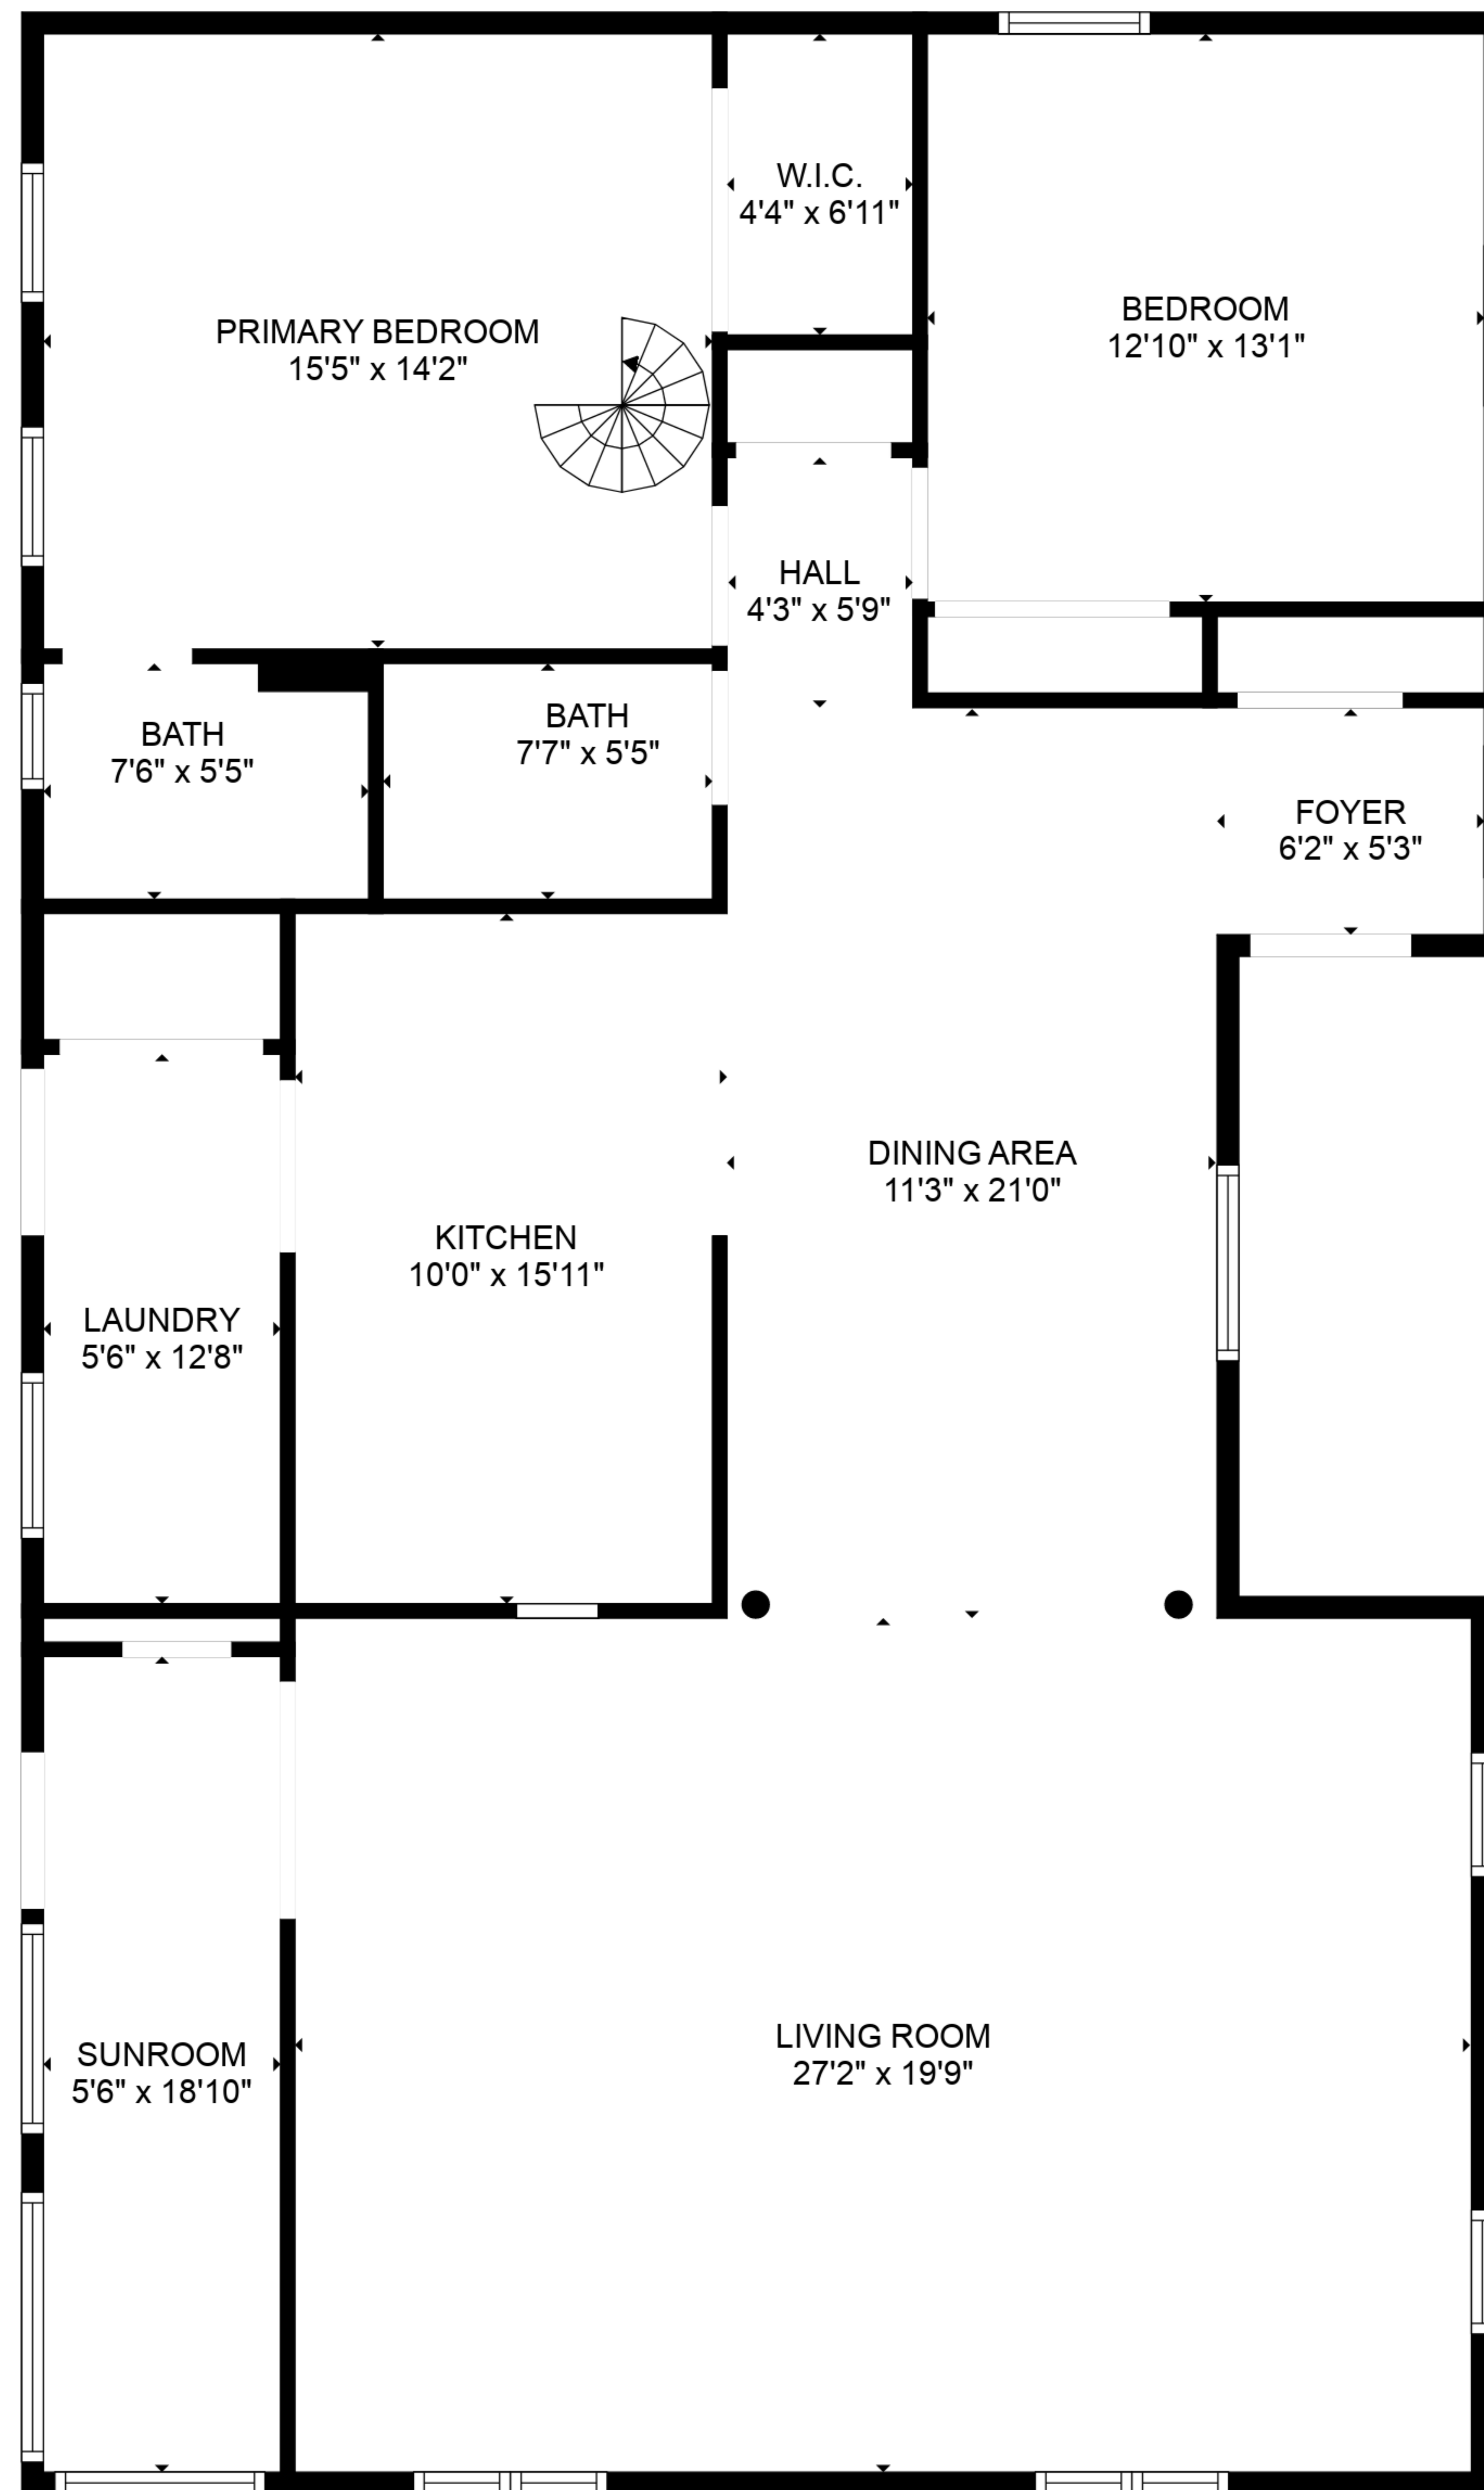

TOTAL: 1955 sq. ft
 FLOOR 1: 1771 sq. ft, FLOOR 2: 184 sq. ft
 EXCLUDED AREAS: BAY WINDOW: 14 sq. ft

ROOM
13'2" x 14'0"

TOTAL: 1955 sq. ft
FLOOR 1: 1771 sq. ft, FLOOR 2: 184 sq. ft
EXCLUDED AREAS: BAY WINDOW: 14 sq. ft

FLOOR 1

FLOOR 2

TOTAL: 1955 sq. ft
 FLOOR 1: 1771 sq. ft, FLOOR 2: 184 sq. ft
 EXCLUDED AREAS: BAY WINDOW: 14 sq. ft