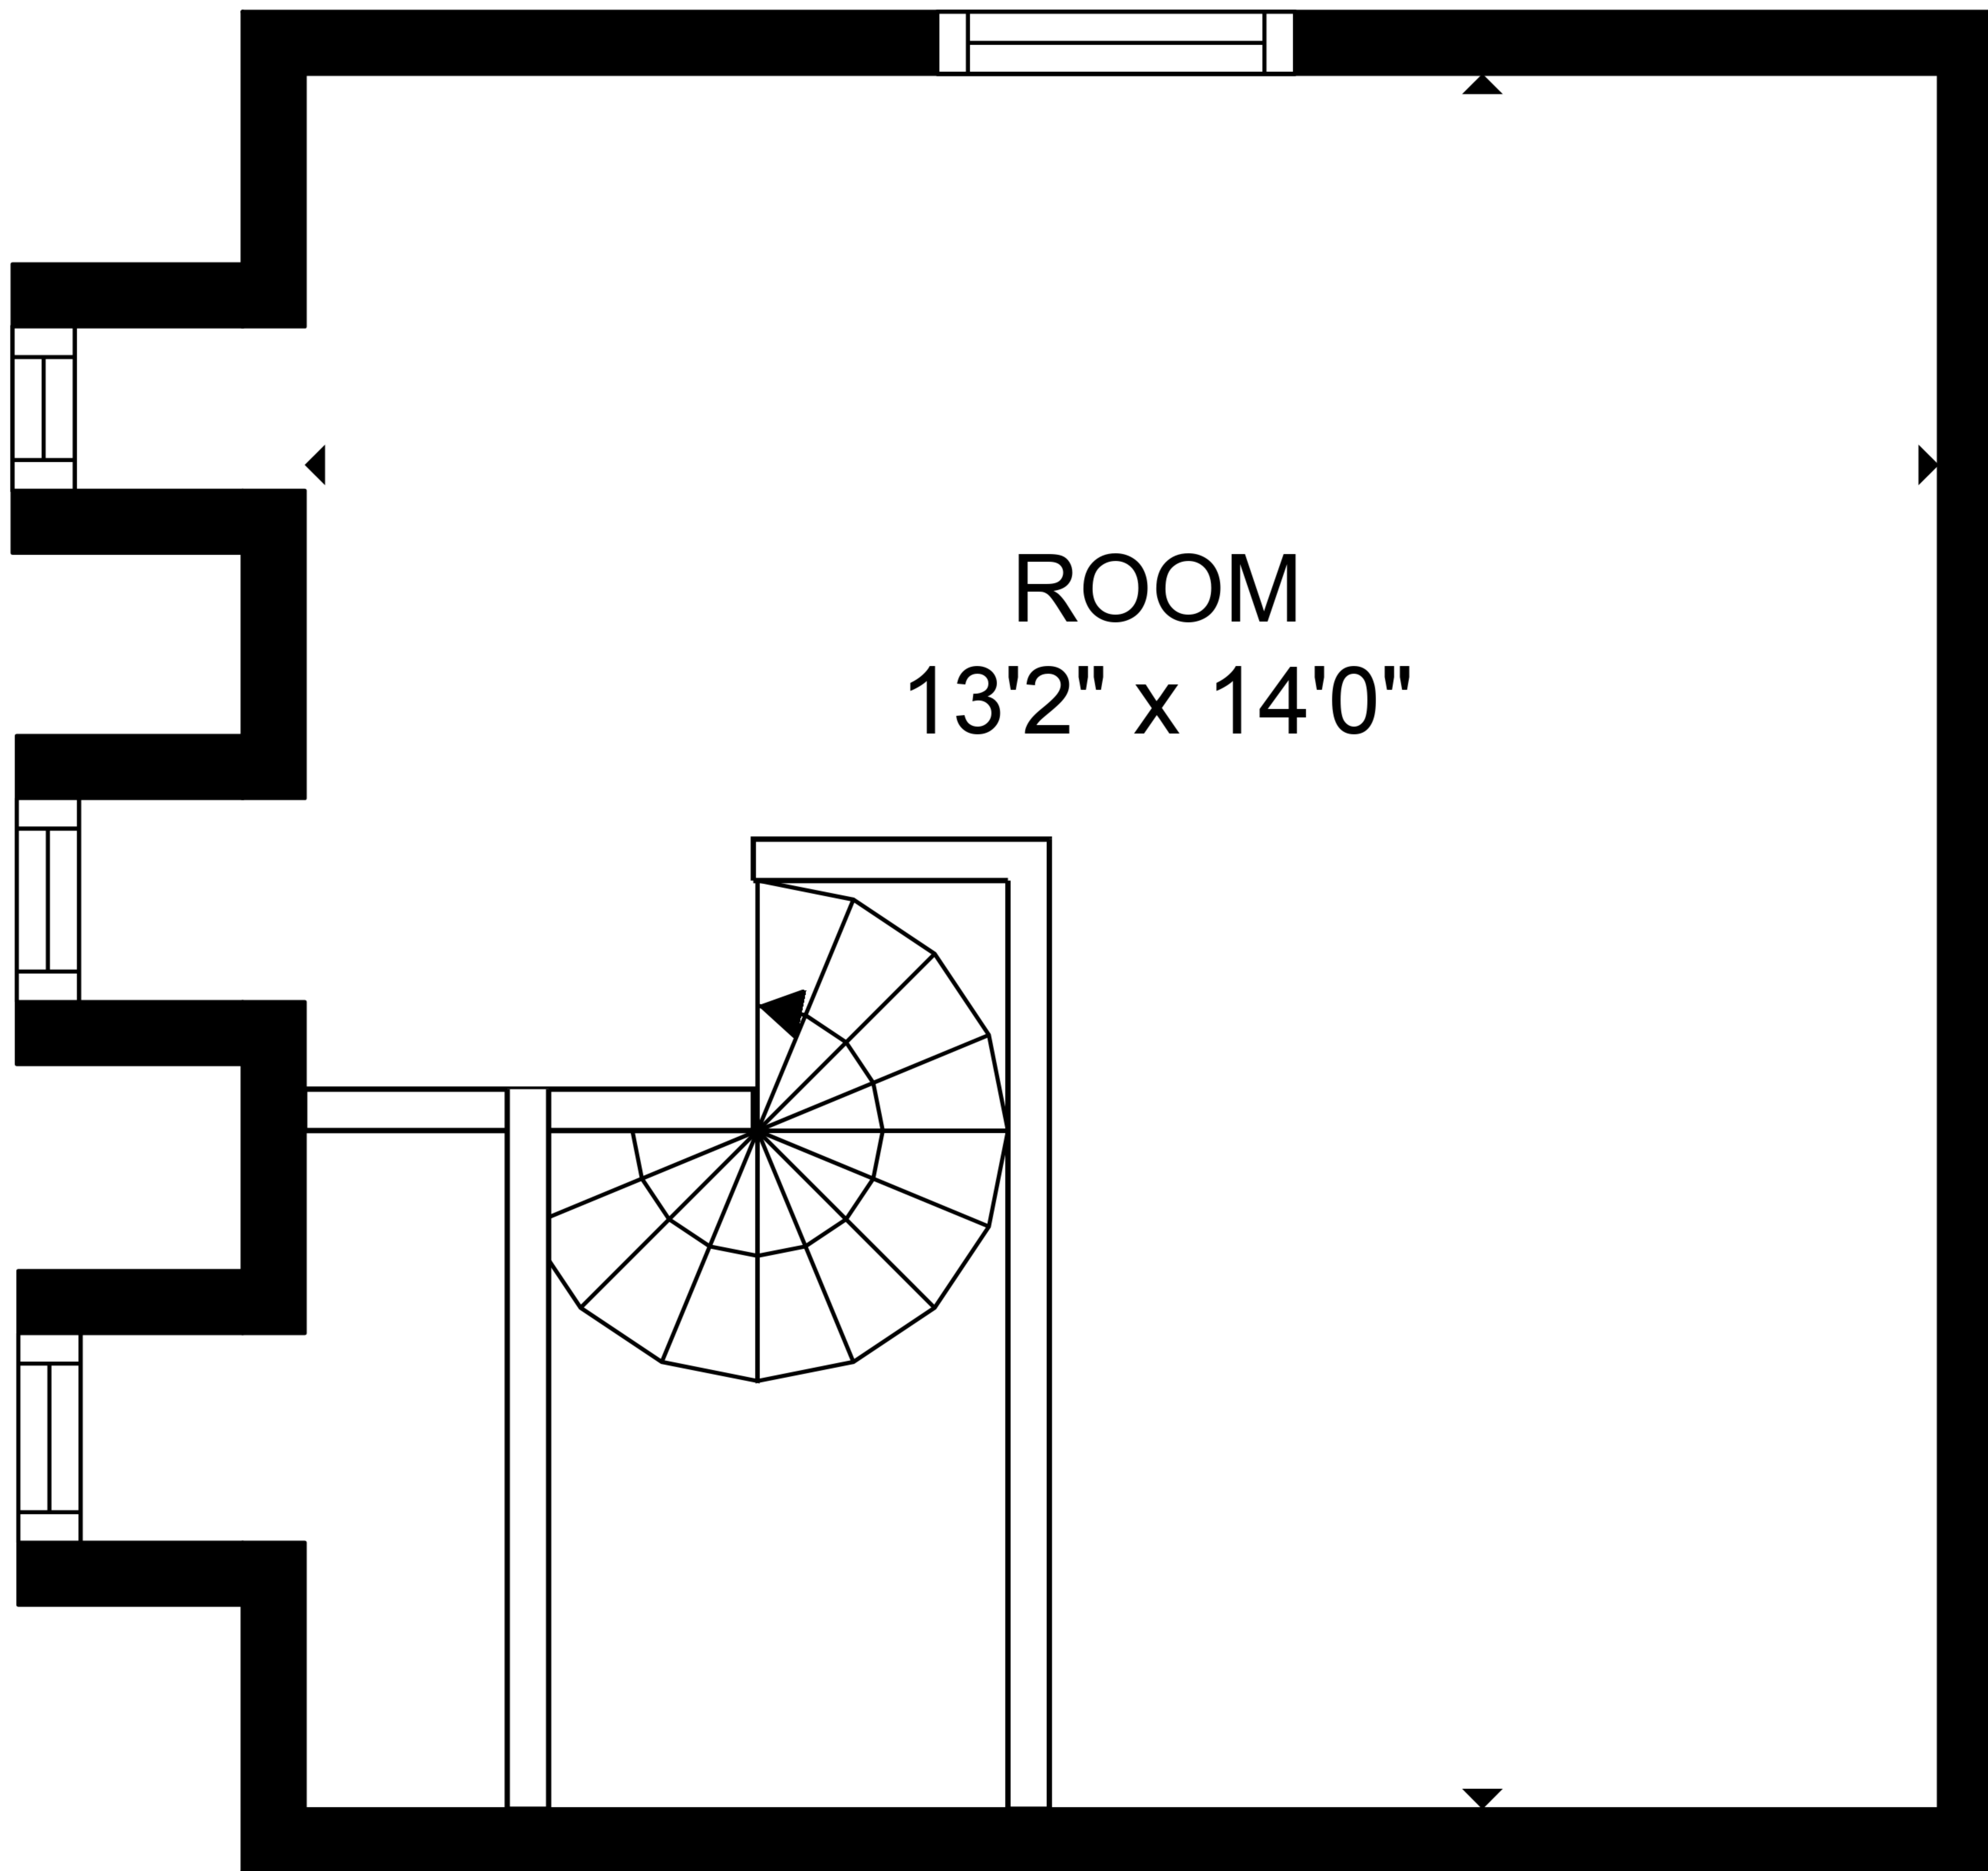

TOTAL: 1955 sq. ft
 FLOOR 1: 1771 sq. ft, FLOOR 2: 184 sq. ft
 EXCLUDED AREAS: BAY WINDOW: 14 sq. ft

ROOM
13'2" x 14'0"

TOTAL: 1955 sq. ft
FLOOR 1: 1771 sq. ft, FLOOR 2: 184 sq. ft
EXCLUDED AREAS: BAY WINDOW: 14 sq. ft

FLOOR 1

FLOOR 2

TOTAL: 1955 sq. ft
 FLOOR 1: 1771 sq. ft, FLOOR 2: 184 sq. ft
 EXCLUDED AREAS: BAY WINDOW: 14 sq. ft