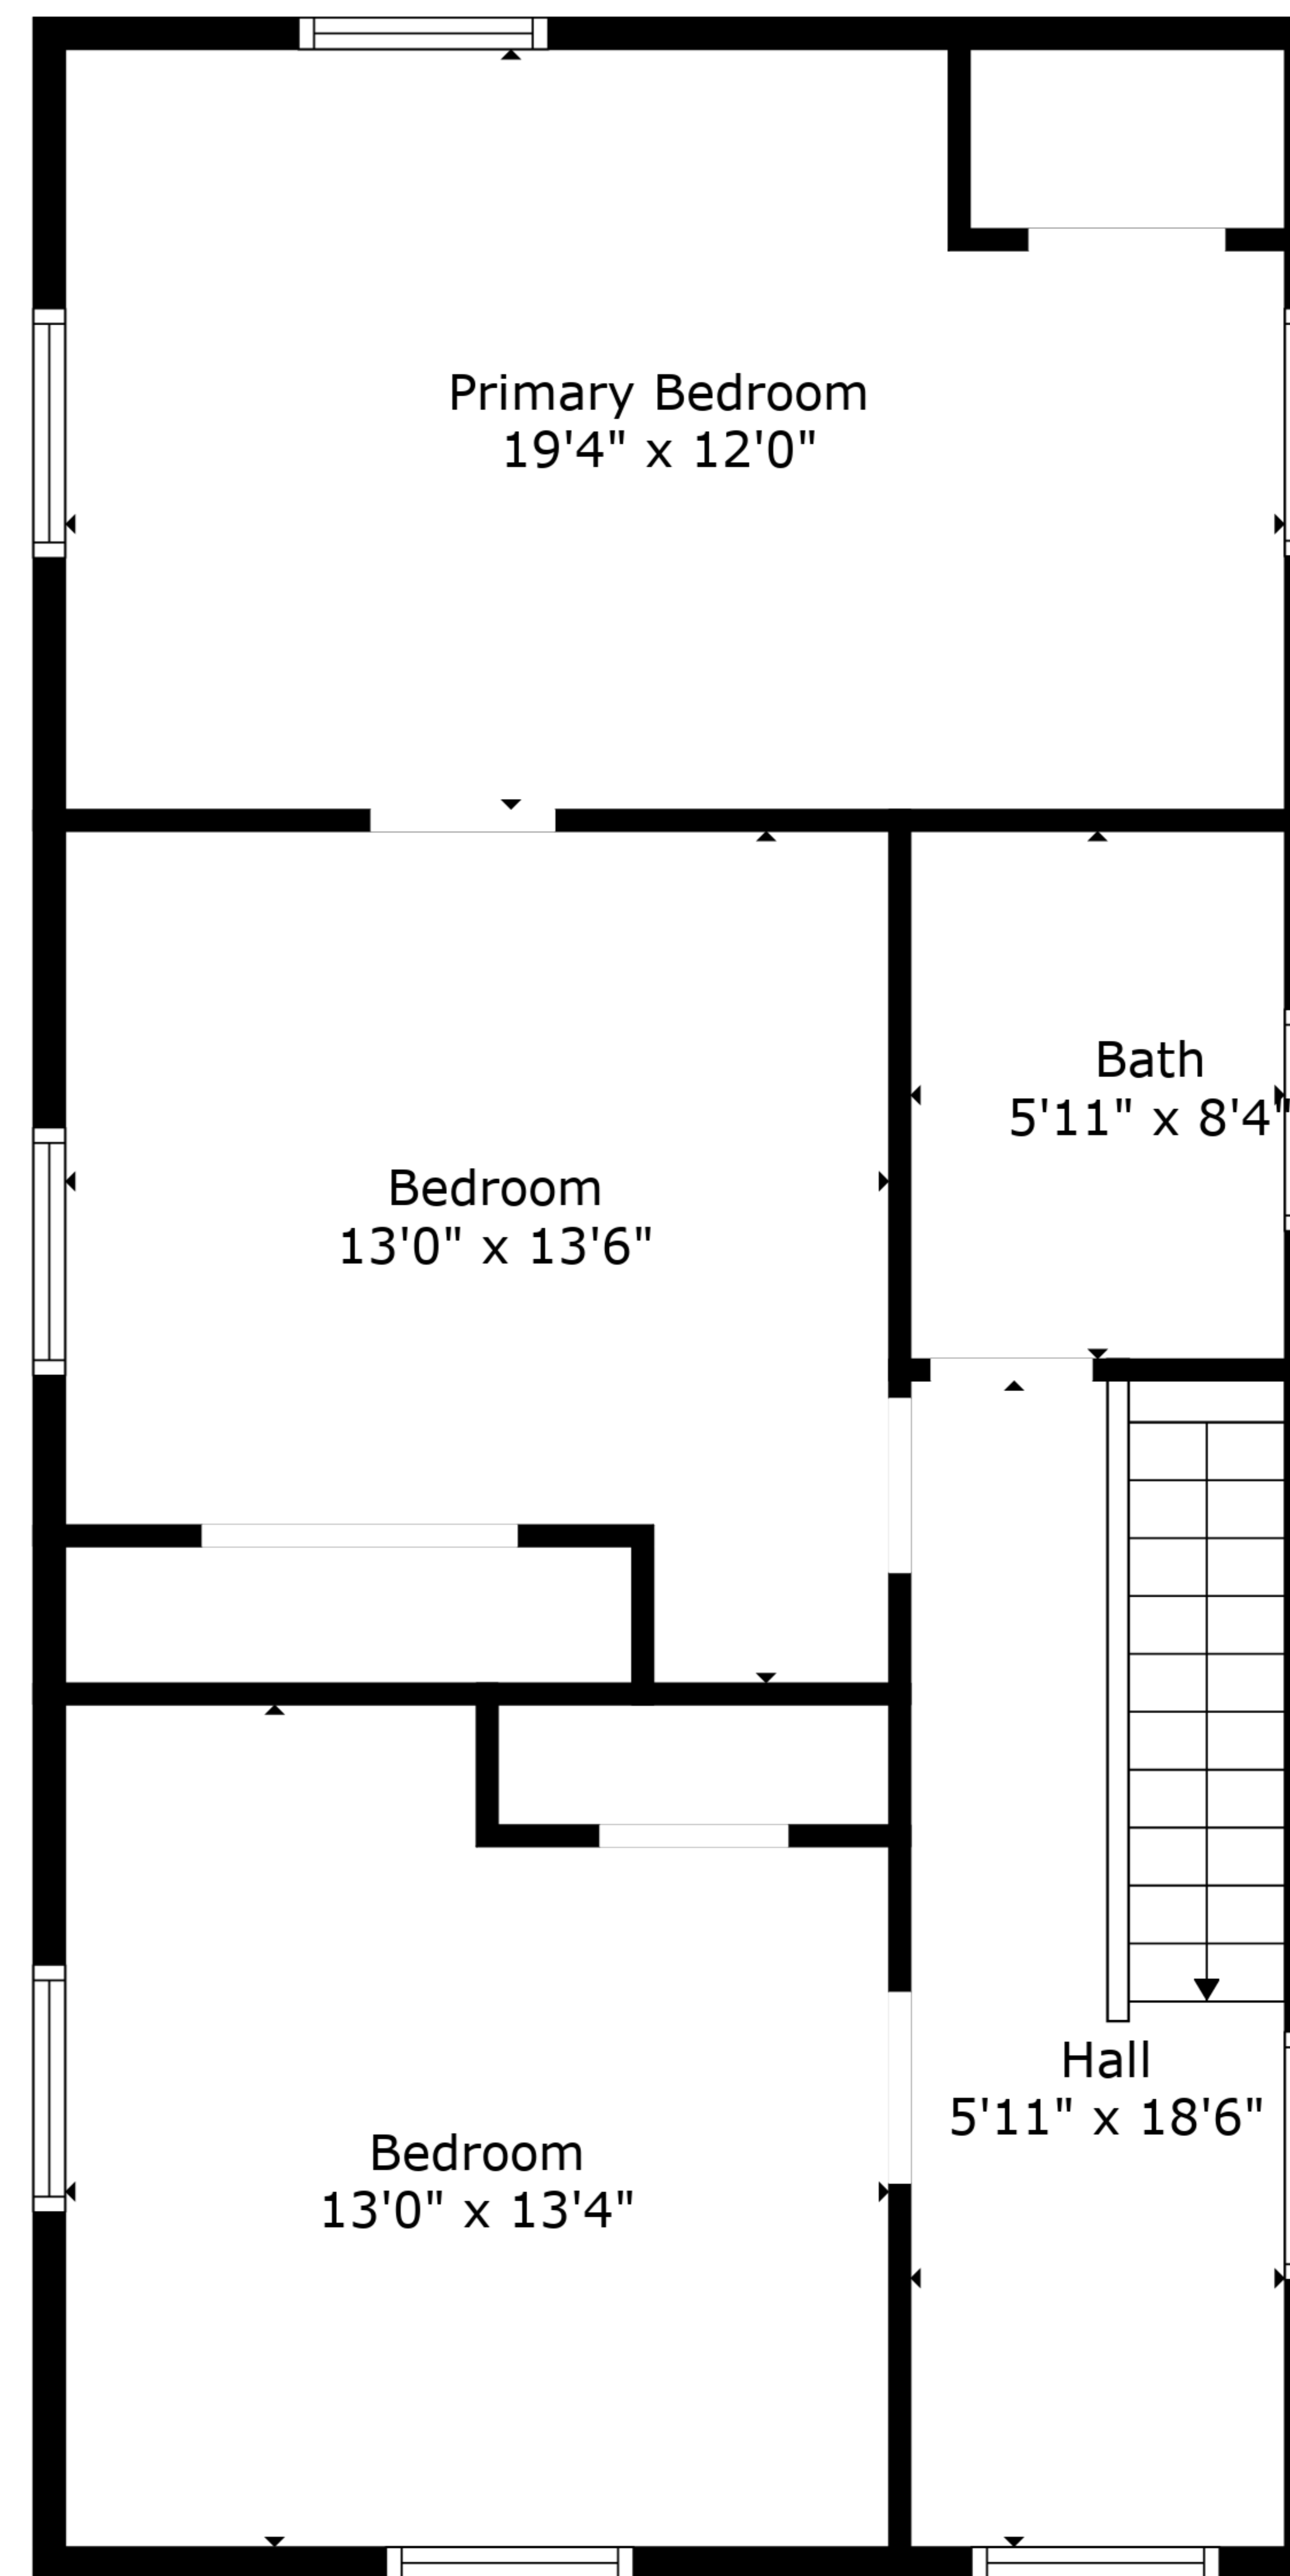

TOTAL: 1404 sq. ft

FLOOR 1: 641 sq. ft, FLOOR 2: 763 sq. ft
EXCLUDED AREAS: SCREENED PORCH: 93 sq. ft

Sizes And Dimensions Are Approximate. Actual May Vary.

TOTAL: 1404 sq. ft

FLOOR 1: 641 sq. ft, FLOOR 2: 763 sq. ft
EXCLUDED AREAS: SCREENED PORCH: 93 sq. ft

Sizes And Dimensions Are Approximate. Actual May Vary.

Floor 1

Floor 2

TOTAL: 1404 sq. ft
 FLOOR 1: 641 sq. ft, FLOOR 2: 763 sq. ft
 EXCLUDED AREAS: SCREENED PORCH: 93 sq. ft

Sizes And Dimensions Are Approximate. Actual May Vary.