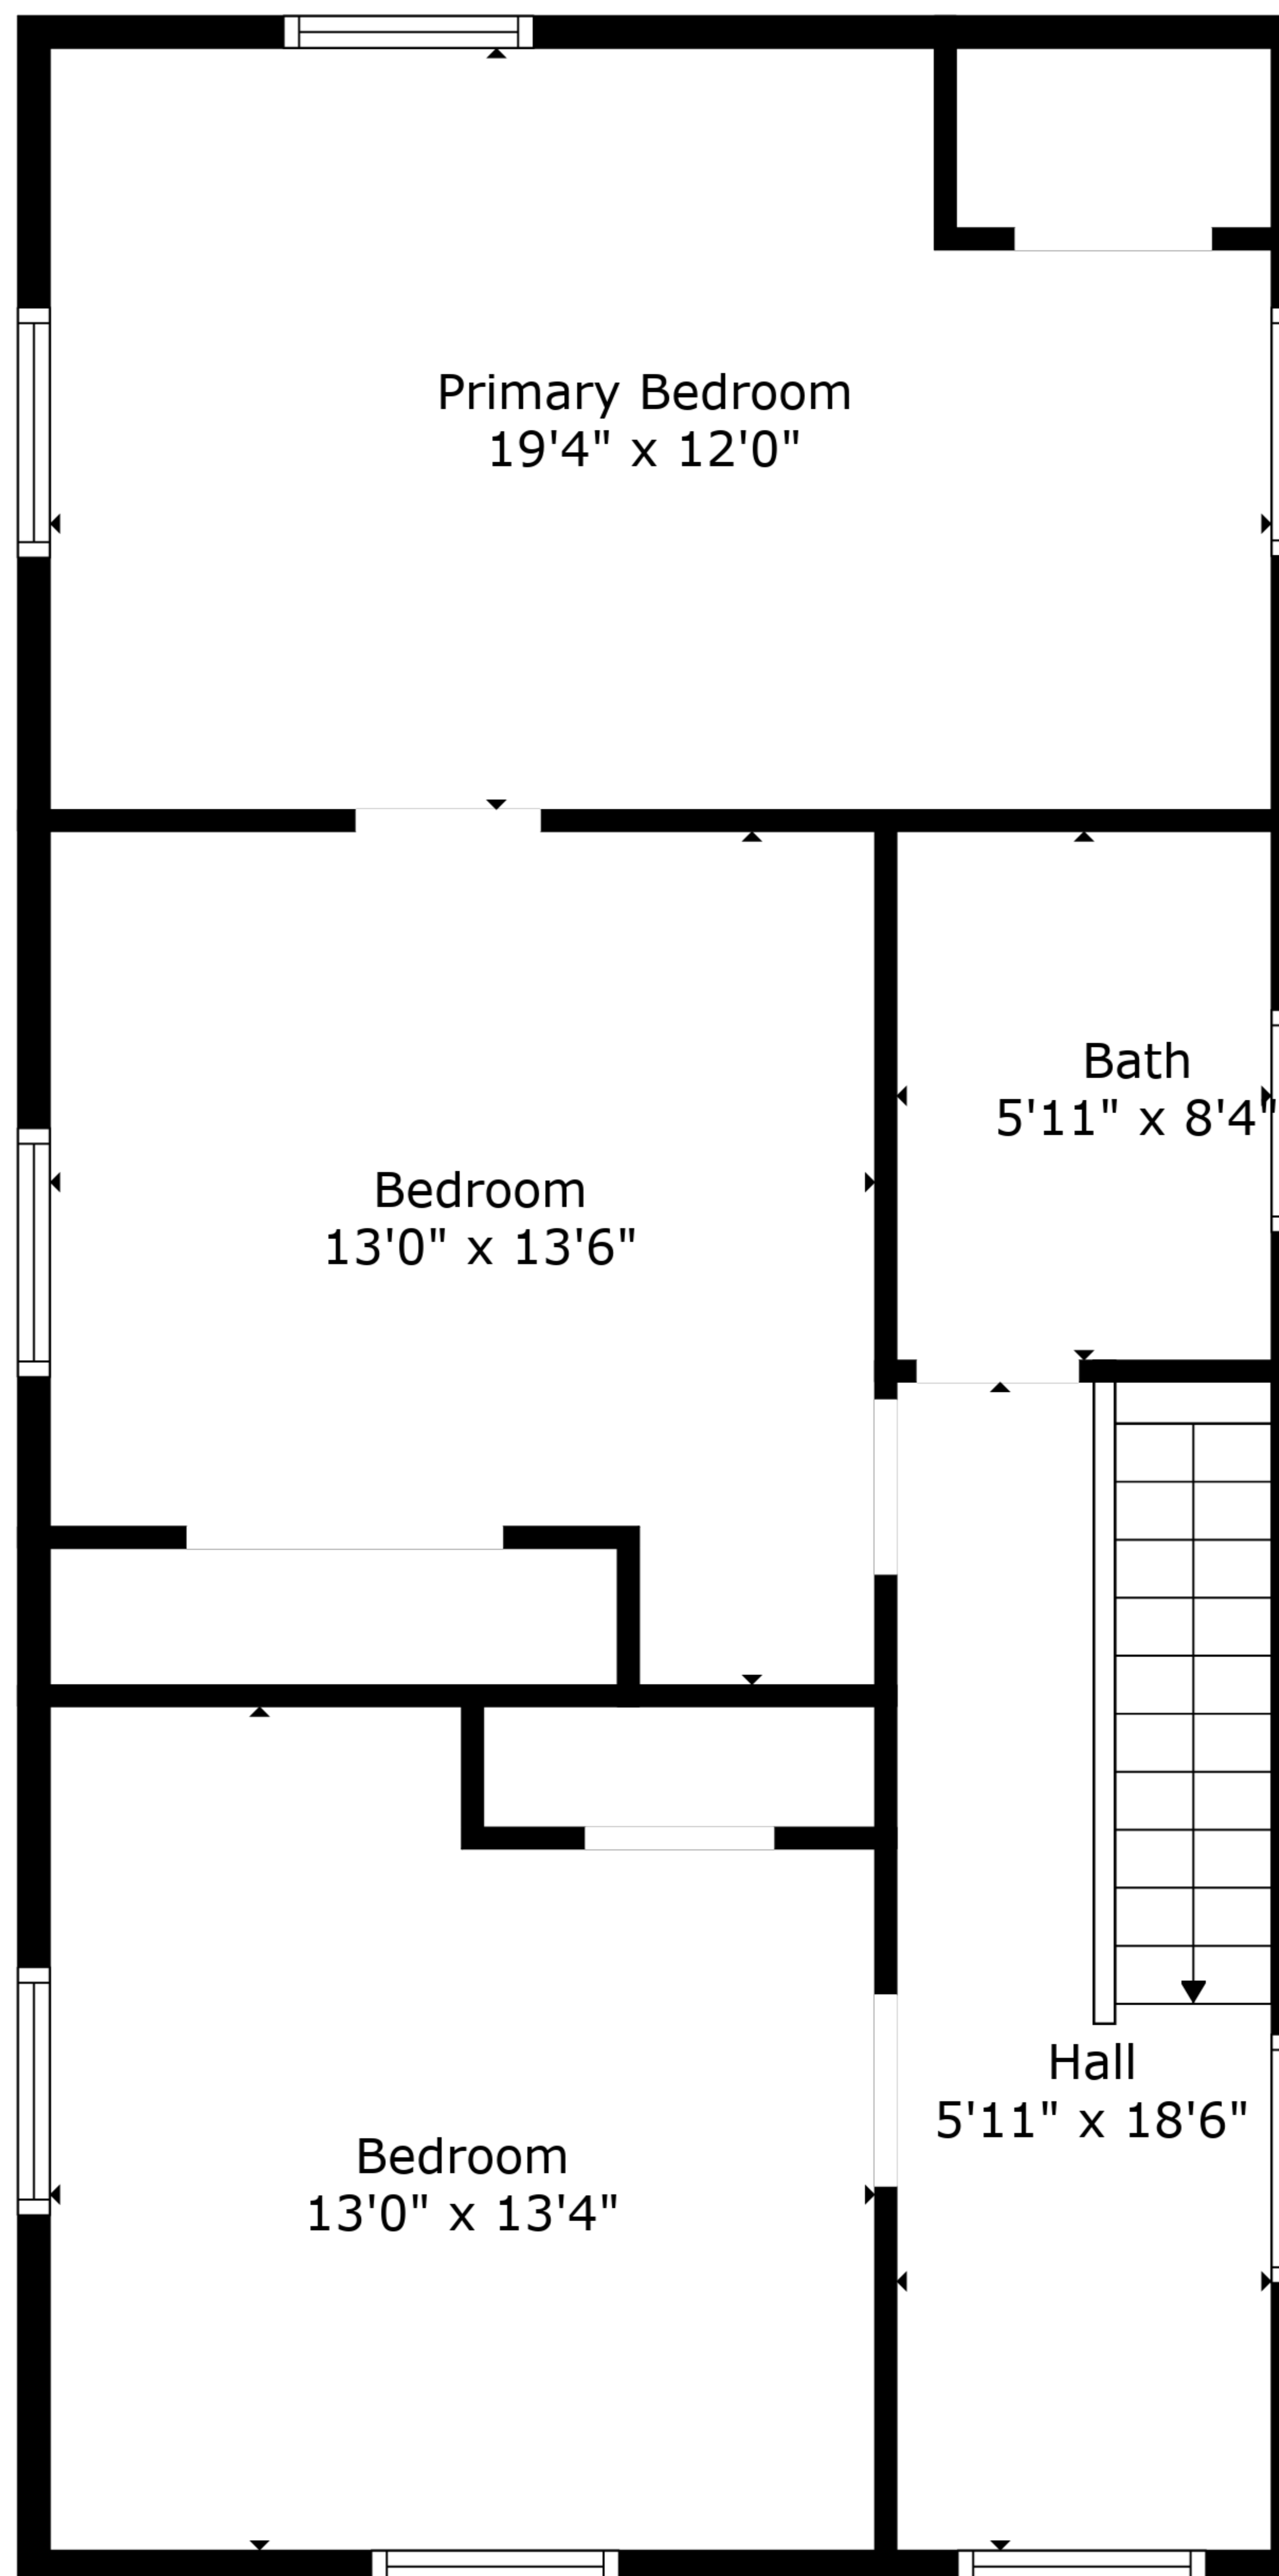

TOTAL: 1404 sq. ft

FLOOR 1: 641 sq. ft, FLOOR 2: 763 sq. ft
EXCLUDED AREAS: SCREENED PORCH: 93 sq. ft

Sizes And Dimensions Are Approximate. Actual May Vary.

TOTAL: 1404 sq. ft

FLOOR 1: 641 sq. ft, FLOOR 2: 763 sq. ft
EXCLUDED AREAS: SCREENED PORCH: 93 sq. ft

Sizes And Dimensions Are Approximate. Actual May Vary.

Floor 1

Floor 2

TOTAL: 1404 sq. ft
 FLOOR 1: 641 sq. ft, FLOOR 2: 763 sq. ft
 EXCLUDED AREAS: SCREENED PORCH: 93 sq. ft

Sizes And Dimensions Are Approximate. Actual May Vary.