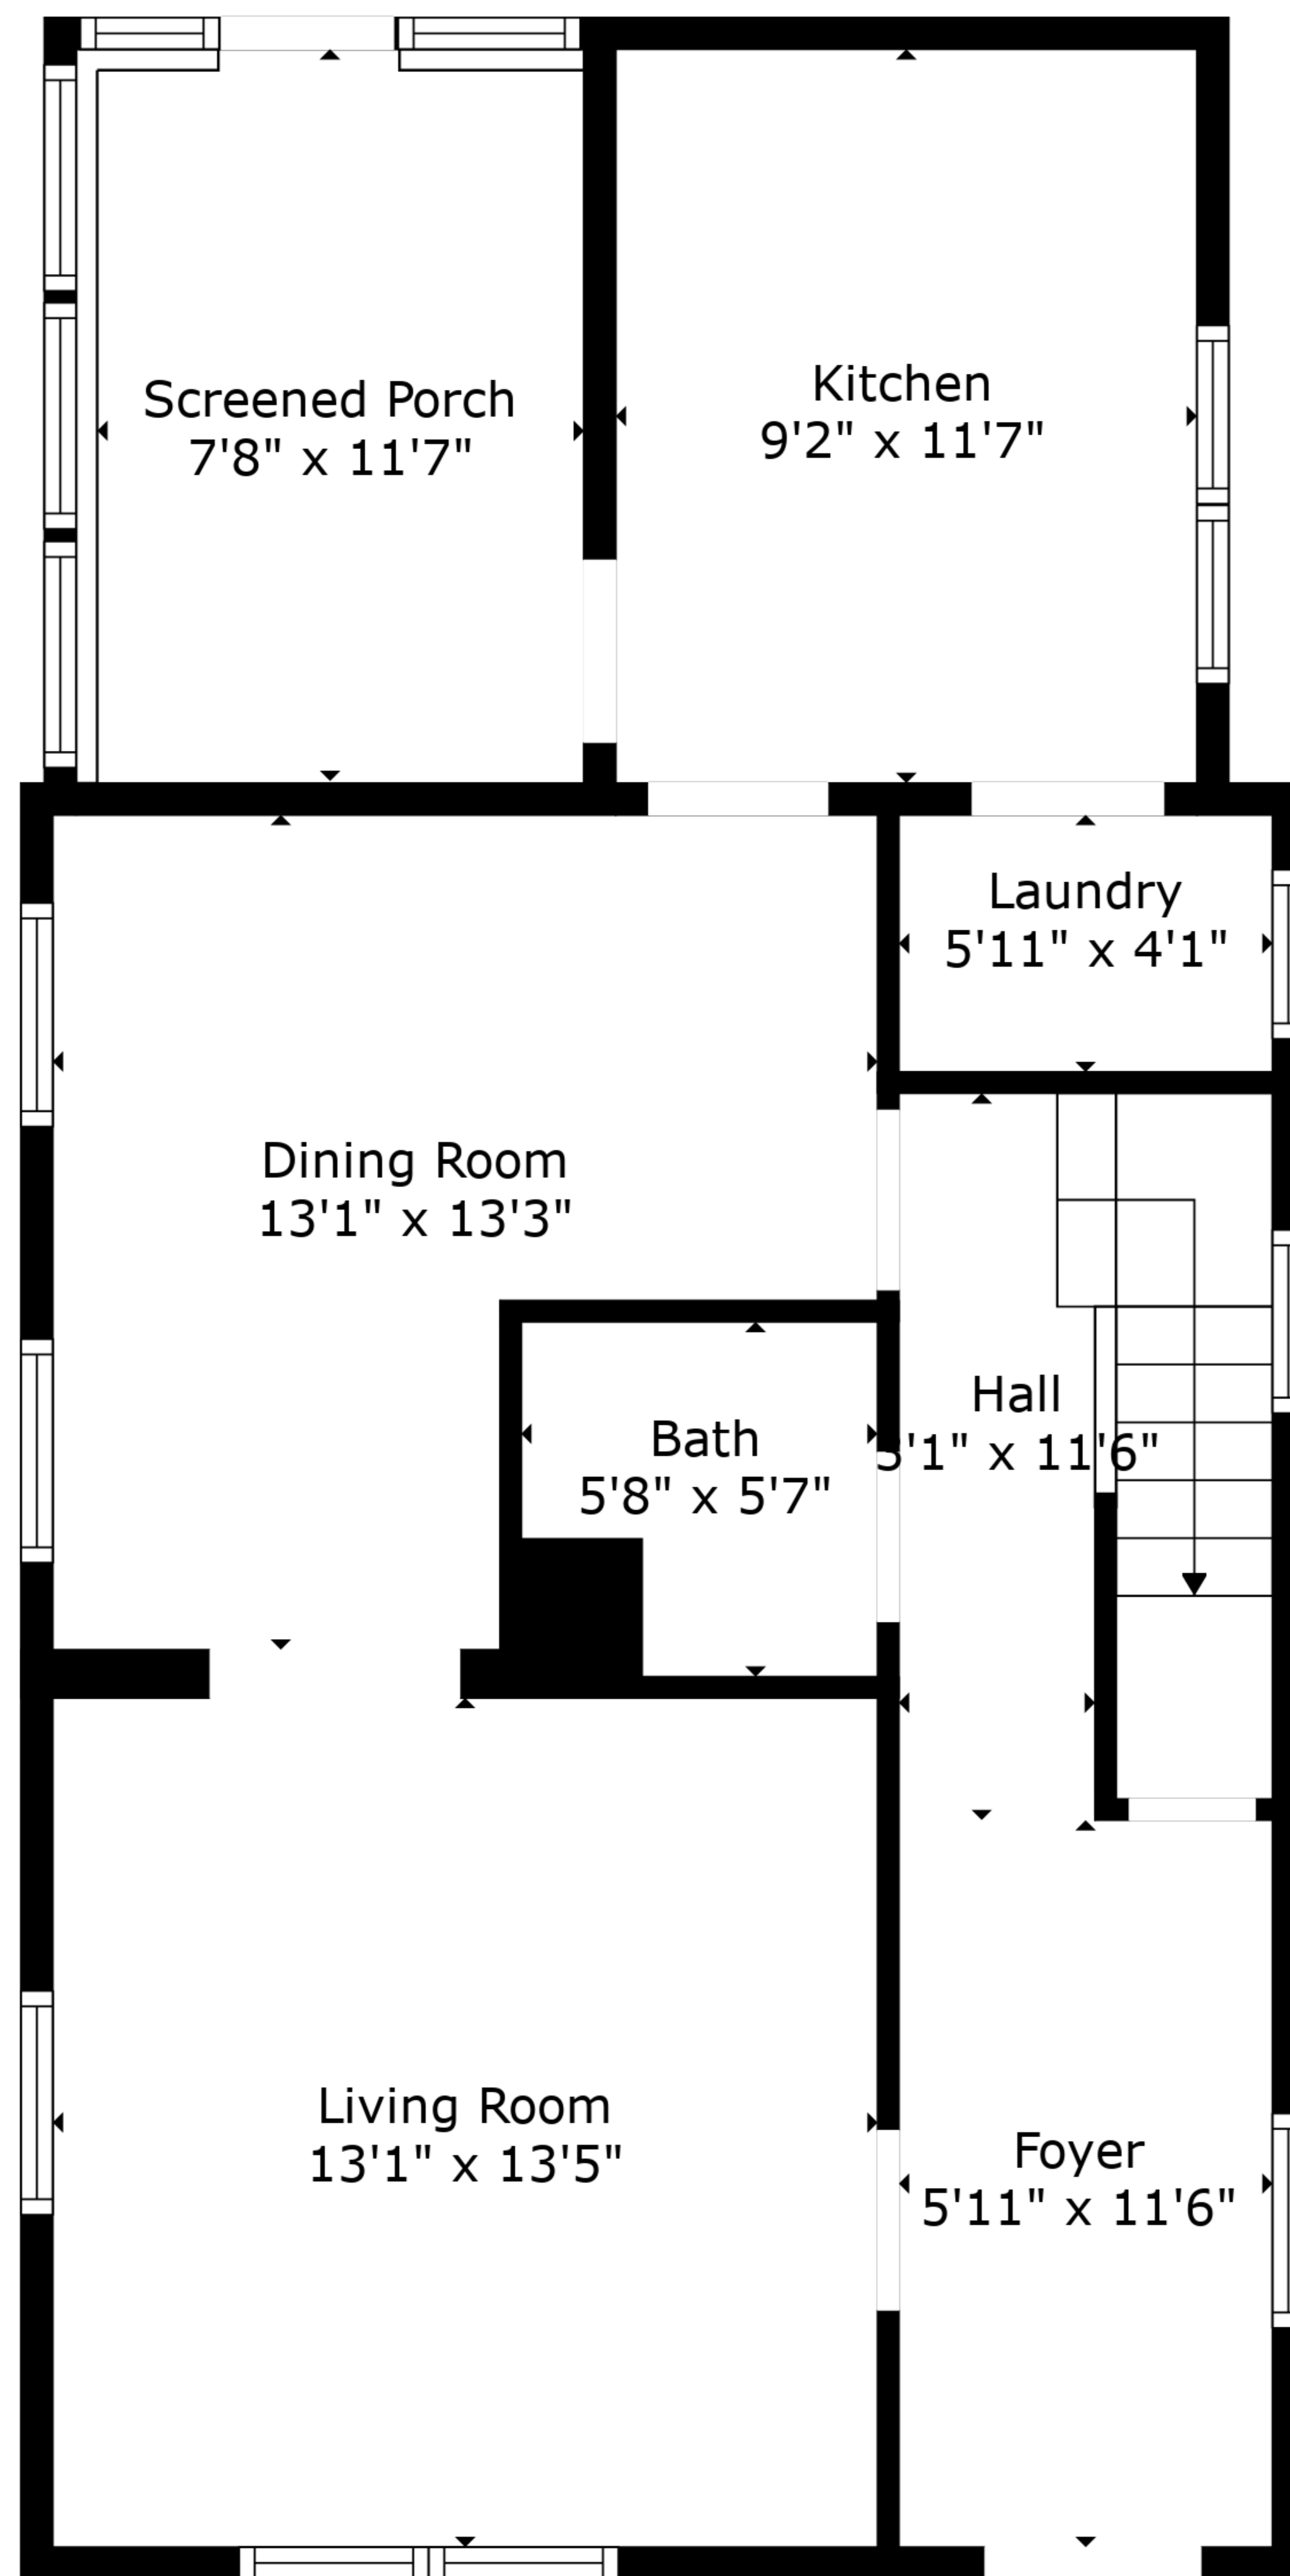

TOTAL: 1404 sq. ft

FLOOR 1: 641 sq. ft, FLOOR 2: 763 sq. ft
EXCLUDED AREAS: SCREENED PORCH: 93 sq. ft

Sizes And Dimensions Are Approximate. Actual May Vary.

TOTAL: 1404 sq. ft

FLOOR 1: 641 sq. ft, FLOOR 2: 763 sq. ft
EXCLUDED AREAS: SCREENED PORCH: 93 sq. ft

Sizes And Dimensions Are Approximate. Actual May Vary.

Floor 1

Floor 2

TOTAL: 1404 sq. ft
 FLOOR 1: 641 sq. ft, FLOOR 2: 763 sq. ft
 EXCLUDED AREAS: SCREENED PORCH: 93 sq. ft

Sizes And Dimensions Are Approximate. Actual May Vary.