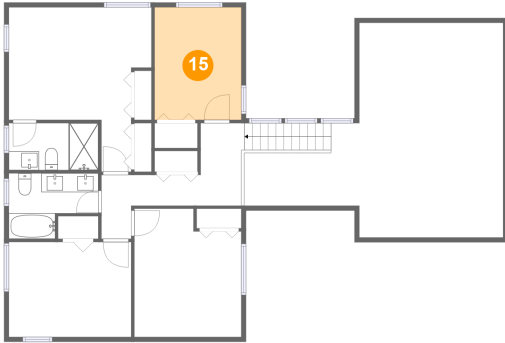

20 High Hill Road, Canton Valley, Canton, Hartford County, Connecticut, United States, 06019

15 Floor 3 - Bedroom

Dimensions: 9'2" x 11'10"
Area: 108 sq. ft
Counted as living area: Yes

Heated: Yes
Finished: Yes
Enclosed: Yes
Contiguous: Yes
Permitted: Yes
Wet space: No
Addition: No
Conversion: No