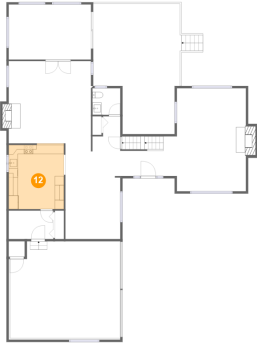

20 High Hill Road, Canton Valley, Canton, Hartford County,
Connecticut, United States, 06019

12 Floor 2 - Kitchen

Dimensions: 12'1" x 14'1"
Area: 173 sq. ft
Counted as living area: Yes

Heated: Yes
Finished: Yes
Enclosed: Yes
Contiguous: Yes
Permitted: Yes
Wet space: No
Addition: No
Conversion: No