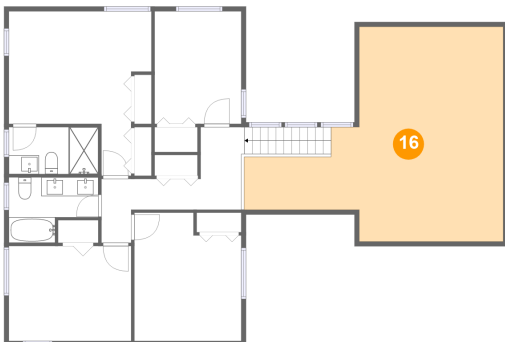

16 Floor 3 - Open To Below

Dimensions: 27'4" x 22'7"
Area: 420 sq. ft
Counted as living area: No

Heated: No
Finished: No
Enclosed: No
Contiguous: Yes
Permitted: No
Wet space: No
Addition: No
Conversion: No