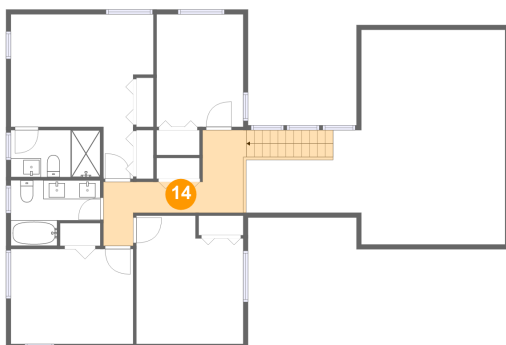

Dimensions: 24'2" x 21'3"
Area: 514 sq. ft
Counted as living area: No

Heated: No
Finished: No
Enclosed: Yes
Contiguous: Yes
Permitted: Yes
Wet space: No
Addition: No
Conversion: No

20 High Hill Road, Canton Valley, Canton, Hartford County,
Connecticut, United States, 06019

12 Floor 2 - Kitchen

Dimensions: 12'1" x 14'1"
Area: 173 sq. ft
Counted as living area: Yes

Heated: Yes
Finished: Yes
Enclosed: Yes
Contiguous: Yes
Permitted: Yes
Wet space: No
Addition: No
Conversion: No

13 Floor 3 - Bedroom

Dimensions: 11'3" x 13'6"
Area: 140 sq. ft
Counted as living area: Yes

Heated: Yes
Finished: Yes
Enclosed: Yes
Contiguous: Yes
Permitted: Yes
Wet space: No
Addition: No
Conversion: No

14 Floor 3 - Hall

Dimensions: 14'9" x 8'8"
Area: 114 sq. ft
Counted as living area: Yes

Heated: Yes
Finished: Yes
Enclosed: Yes
Contiguous: Yes
Permitted: Yes
Wet space: No
Addition: No
Conversion: No

20 High Hill Road, Canton Valley, Canton, Hartford County, Connecticut, United States, 06019