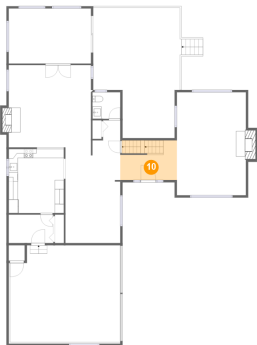

Heated: Yes
Finished: Yes
Enclosed: Yes
Contiguous: Yes
Permitted: Yes
Wet space: No
Addition: No
Conversion: No

20 High Hill Road, Canton Valley, Canton, Hartford County,
Connecticut, United States, 06019

9 Floor 2 - Hall

Dimensions: 12'0" x 13'1"
Area: 113 sq. ft
Counted as living area: Yes

Heated: Yes
Finished: Yes
Enclosed: Yes
Contiguous: Yes
Permitted: Yes
Wet space: No
Addition: No
Conversion: No

10 Floor 2 - Foyer