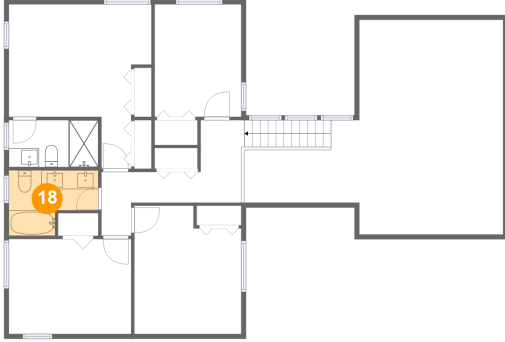

20 High Hill Road, Canton Valley, Canton, Hartford County, Connecticut, United States, 06019

18 Floor 3 - Bath

Dimensions: 9'5" x 6'11"
Area: 53 sq. ft
Counted as living area: Yes

Heated: Yes
Finished: Yes
Enclosed: Yes
Contiguous: Yes
Permitted: Yes
Wet space: Yes
Addition: No
Conversion: No