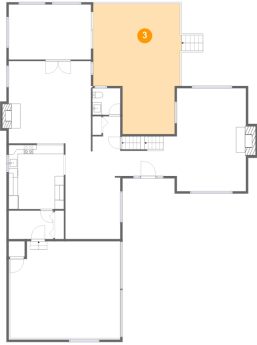

20 High Hill Road, Canton Valley, Canton, Hartford County,
Connecticut, United States, 06019

1 Floor 1 - Basement

Dimensions: 51'9" x 32'6"
Area: 1216 sq. ft
Counted as living area: No

Heated: Yes
Finished: No
Enclosed: Yes
Contiguous: Yes
Permitted: Yes
Wet space: No
Addition: No
Conversion: No

2 Floor 2 - Sunroom

Dimensions: 18'1" x 12'1"
Area: 219 sq. ft
Counted as living area: Yes

Heated: Yes
Finished: Yes
Enclosed: Yes
Contiguous: Yes
Permitted: Yes
Wet space: No
Addition: No
Conversion: No

20 High Hill Road, Canton Valley, Canton, Hartford County, Connecticut, United States, 06019

3 Floor 2 - Deck

Dimensions: 19'5" x 28'7"
Area: 466 sq. ft
Counted as living area: No

Heated: No
Finished: Yes
Enclosed: No
Contiguous: Yes
Permitted: Yes
Wet space: No
Addition: No
Conversion: No