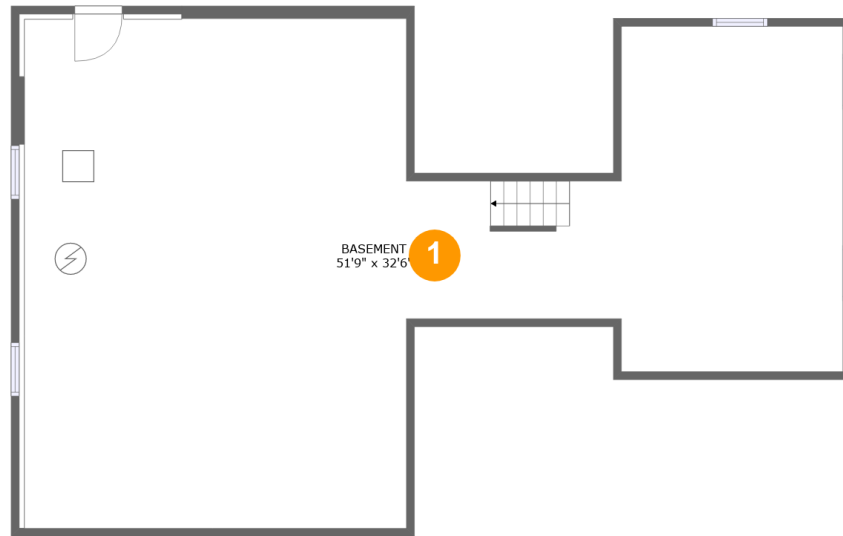

Home report

20 High Hill Road, Canton Valley, Canton, Hartford County,
Connecticut, United States, 06019

Room dimensions

Floor 1

Total sqft: 1320

Living area: 0

#		Dimensions	sqft	Counted as living area
1	Basement	51'9" x 32'6"	1216 sq. ft	No