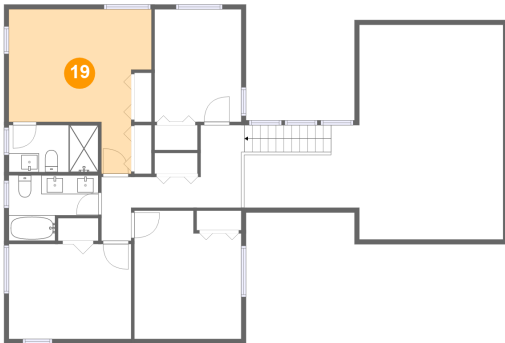

19 Floor 3 - Primary Bedroom

Dimensions: 15'0" x 17'4"
Area: 184 sq. ft
Counted as living area: Yes

Heated: Yes
Finished: Yes
Enclosed: Yes
Contiguous: Yes
Permitted: Yes
Wet space: No
Addition: No
Conversion: No