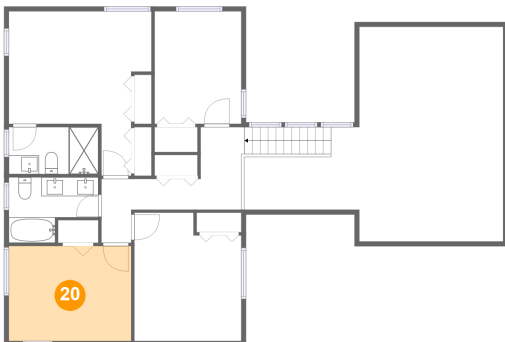

20 Floor 3 - Bedroom

Dimensions: 12'11" x 10'0"
Area: 129 sq. ft
Counted as living area: Yes

Heated: Yes
Finished: Yes
Enclosed: Yes
Contiguous: Yes
Permitted: Yes
Wet space: No
Addition: No
Conversion: No