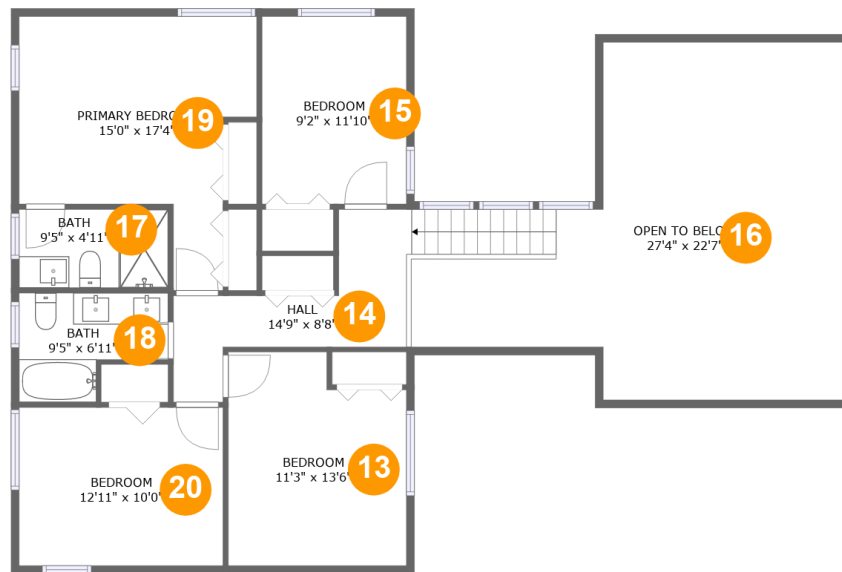

Home report

20 High Hill Road, Canton Valley, Canton, Hartford County, Connecticut, United States, 06019

Room dimensions

Floor 3

Total sqft: 1404 Living area: 943

#		Dimensions	sqft	Counted as living area
13	Bedroom	11'3" x 13'6"	140 sq. ft	Yes
14	Hall	14'9" x 8'8"	114 sq. ft	Yes
15	Bedroom	9'2" x 11'10"	108 sq. ft	Yes
16	Open To Below	27'4" x 22'7"	420 sq. ft	No
17	Bath	9'5" x 4'11"	47 sq. ft	Yes
18	Bath	9'5" x 6'11"	53 sq. ft	Yes
19	Primary Bedroom	15'0" x 17'4"	184 sq. ft	Yes
20	Bedroom	12'11" x 10'0"	129 sq. ft	Yes