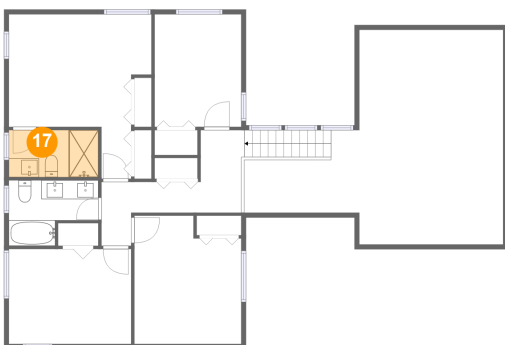

17 Floor 3 - Bath

Dimensions: 9'5" x 4'11"
Area: 47 sq. ft
Counted as living area: Yes

Heated: Yes
Finished: Yes
Enclosed: Yes
Contiguous: Yes
Permitted: Yes
Wet space: Yes
Addition: No
Conversion: No