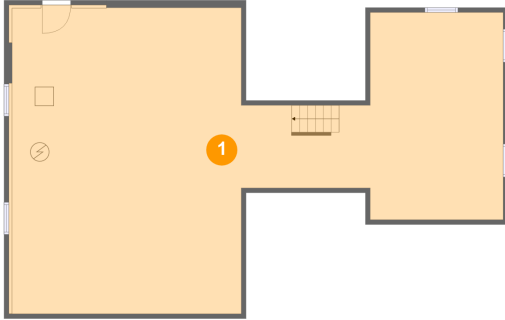

Home report

20 High Hill Road, Canton Valley, Canton, Hartford County, Connecticut, United States, 06019

Room dimensions

Floor 3

Total sqft: 1404 Living area: 943

#		Dimensions	sqft	Counted as living area
13	Bedroom	11'3" x 13'6"	140 sq. ft	Yes
14	Hall	14'9" x 8'8"	114 sq. ft	Yes
15	Bedroom	9'2" x 11'10"	108 sq. ft	Yes
16	Open To Below	27'4" x 22'7"	420 sq. ft	No
17	Bath	9'5" x 4'11"	47 sq. ft	Yes
18	Bath	9'5" x 6'11"	53 sq. ft	Yes
19	Primary Bedroom	15'0" x 17'4"	184 sq. ft	Yes
20	Bedroom	12'11" x 10'0"	129 sq. ft	Yes

20 High Hill Road, Canton Valley, Canton, Hartford County,
Connecticut, United States, 06019

1 Floor 1 - Basement

Dimensions: 51'9" x 32'6"
Area: 1216 sq. ft
Counted as living area: No

Heated: Yes
Finished: No
Enclosed: Yes
Contiguous: Yes
Permitted: Yes
Wet space: No
Addition: No
Conversion: No