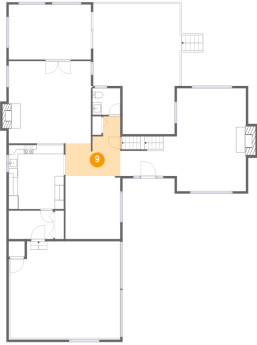

20 High Hill Road, Canton Valley, Canton, Hartford County,
Connecticut, United States, 06019

9 Floor 2 - Hall

Dimensions: 12'0" x 13'1"
Area: 113 sq. ft
Counted as living area: Yes

Heated: Yes
Finished: Yes
Enclosed: Yes
Contiguous: Yes
Permitted: Yes
Wet space: No
Addition: No
Conversion: No