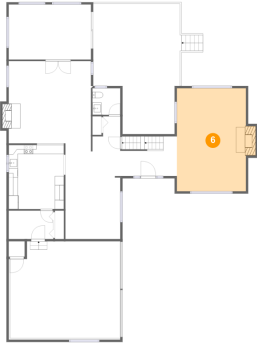

20 High Hill Road, Canton Valley, Canton, Hartford County, Connecticut, United States, 06019

3 Floor 2 - Deck

Dimensions: 19'5" x 28'7"
Area: 466 sq. ft
Counted as living area: No

Heated: No
Finished: Yes
Enclosed: No
Contiguous: Yes
Permitted: Yes
Wet space: No
Addition: No
Conversion: No

4 Floor 2 - Laundry

Dimensions: 9'10" x 6'3"
Area: 61 sq. ft
Counted as living area: Yes

Heated: Yes
Finished: Yes
Enclosed: Yes
Contiguous: Yes
Permitted: Yes
Wet space: No
Addition: No
Conversion: No

5 Floor 2 - Dining Area

Dimensions: 12'1" x 13'10"
Area: 166 sq. ft
Counted as living area: Yes

Heated: Yes
Finished: Yes
Enclosed: Yes
Contiguous: Yes
Permitted: Yes
Wet space: No
Addition: No
Conversion: No

6 Floor 2 - Living Room