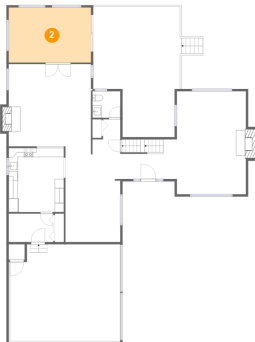

Home report

20 High Hill Road, Canton Valley, Canton, Hartford County, Connecticut, United States, 06019

Room dimensions

Floor 3

Total sqft: 1404 Living area: 943

#		Dimensions	sqft	Counted as living area
13	Bedroom	11'3" x 13'6"	140 sq. ft	Yes
14	Hall	14'9" x 8'8"	114 sq. ft	Yes
15	Bedroom	9'2" x 11'10"	108 sq. ft	Yes
16	Open To Below	27'4" x 22'7"	420 sq. ft	No
17	Bath	9'5" x 4'11"	47 sq. ft	Yes
18	Bath	9'5" x 6'11"	53 sq. ft	Yes
19	Primary Bedroom	15'0" x 17'4"	184 sq. ft	Yes
20	Bedroom	12'11" x 10'0"	129 sq. ft	Yes

20 High Hill Road, Canton Valley, Canton, Hartford County,
Connecticut, United States, 06019

1 Floor 1 - Basement

Dimensions: 51'9" x 32'6"
Area: 1216 sq. ft
Counted as living area: No

Heated: Yes
Finished: No
Enclosed: Yes
Contiguous: Yes
Permitted: Yes
Wet space: No
Addition: No
Conversion: No

2 Floor 2 - Sunroom

Dimensions: 18'1" x 12'1"
Area: 219 sq. ft
Counted as living area: Yes

Heated: Yes
Finished: Yes
Enclosed: Yes
Contiguous: Yes
Permitted: Yes
Wet space: No
Addition: No
Conversion: No

20 High Hill Road, Canton Valley, Canton, Hartford County, Connecticut, United States, 06019

3 Floor 2 - Deck

Dimensions: 19'5" x 28'7"
Area: 466 sq. ft
Counted as living area: No

Heated: No
Finished: Yes
Enclosed: No
Contiguous: Yes
Permitted: Yes
Wet space: No
Addition: No
Conversion: No