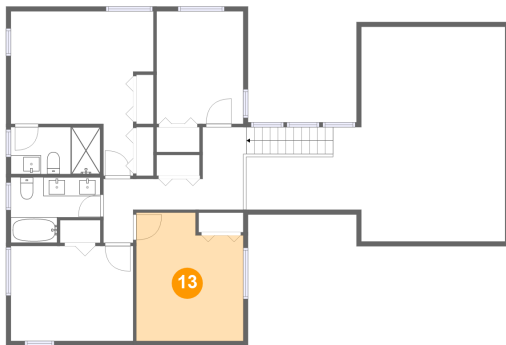

13 Floor 3 - Bedroom

Dimensions: 11'3" x 13'6"
Area: 140 sq. ft
Counted as living area: Yes

Heated: Yes
Finished: Yes
Enclosed: Yes
Contiguous: Yes
Permitted: Yes
Wet space: No
Addition: No
Conversion: No