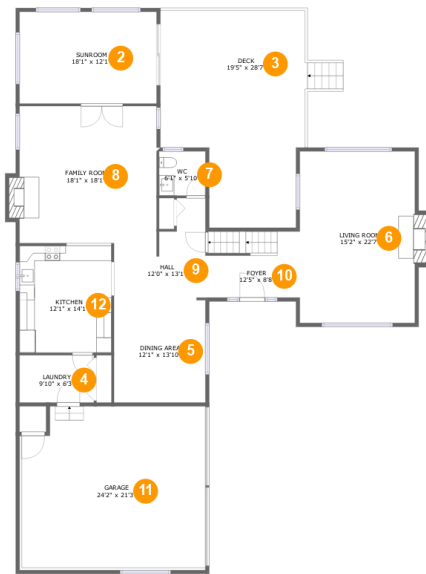

 **2,656** Gross living area sqft

 **5,492** Total sqft

Home report

20 High Hill Road, Canton Valley, Canton, Hartford County,
Connecticut, United States, 06019

Room dimensions

Floor 1

Total sqft: 1320

Living area: 0

#		Dimensions	sqft	Counted as living area
1	Basement	51'9" x 32'6"	1216 sq. ft	No

Home report

20 High Hill Road, Canton Valley, Canton, Hartford County, Connecticut, United States, 06019

Room dimensions

Floor 2

Total sqft: 2768 Living area: 1713

#		Dimensions	sqft	Counted as living area
2	Sunroom	18'1" x 12'1"	219 sq. ft	Yes
3	Deck	19'5" x 28'7"	466 sq. ft	No
4	Laundry	9'10" x 6'3"	61 sq. ft	Yes
5	Dining Area	12'1" x 13'10"	166 sq. ft	Yes
6	Living Room	15'2" x 22'7"	357 sq. ft	Yes
7	WC	6'1" x 5'10"	36 sq. ft	Yes
8	Family Room	18'1" x 18'1"	334 sq. ft	Yes
9	Hall	12'0" x 13'1"	113 sq. ft	Yes
10	Foyer	12'5" x 8'8"	105 sq. ft	Yes
11	Garage	24'2" x 21'3"	514 sq. ft	No
12	Kitchen	12'1" x 14'1"	173 sq. ft	Yes

12 Floor 2 - Kitchen

Dimensions: 12'1" x 14'1"
Area: 173 sq. ft
Counted as living area: Yes

Heated: Yes
Finished: Yes
Enclosed: Yes
Contiguous: Yes
Permitted: Yes
Wet space: No
Addition: No
Conversion: No