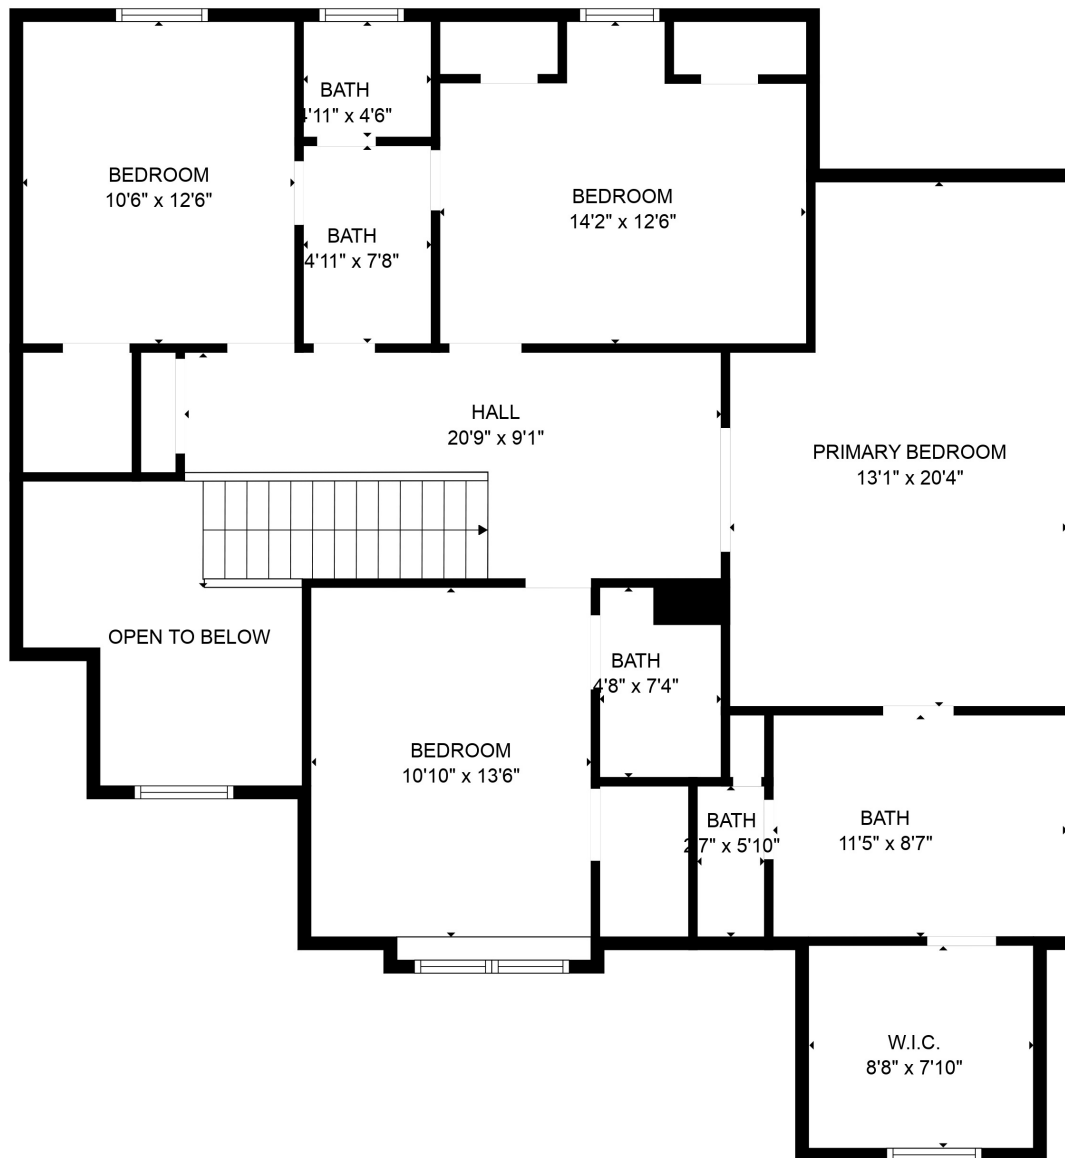

Total scanned area: 3625 sq. ft

Total scanned area: 3625 sq. ft

MEASUREMENTS ARE CALCULATED BY CUBICASA TECHNOLOGY. DEEMED HIGHLY RELIABLE BUT NOT GUARANTEED.

Total scanned area: 3625 sq. ft

MEASUREMENTS ARE CALCULATED BY CUBICASA TECHNOLOGY. DEEMED HIGHLY RELIABLE BUT NOT GUARANTEED.

Total scanned area: 3625 sq. ft

MEASUREMENTS ARE CALCULATED BY CUBICASA TECHNOLOGY. DEEMED HIGHLY RELIABLE BUT NOT GUARANTEED.