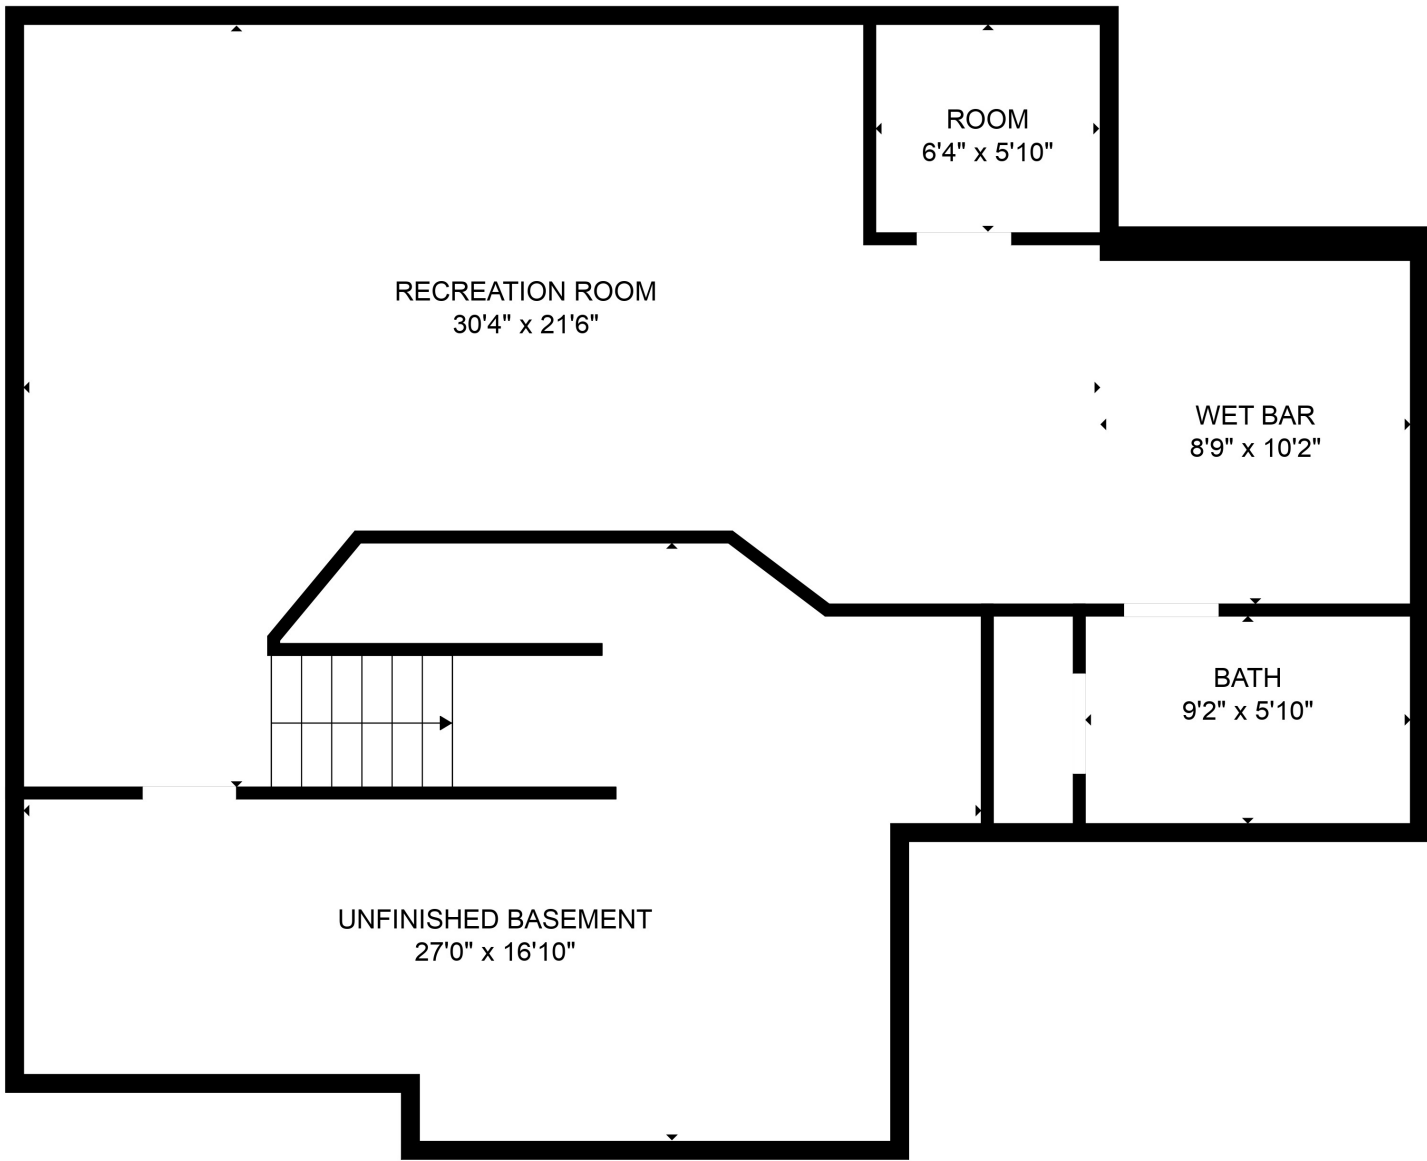

Total scanned area: 3625 sq. ft

Total scanned area: 3625 sq. ft

MEASUREMENTS ARE CALCULATED BY CUBICASA TECHNOLOGY. DEEMED HIGHLY RELIABLE BUT NOT GUARANTEED.

Total scanned area: 3625 sq. ft

MEASUREMENTS ARE CALCULATED BY CUBICASA TECHNOLOGY. DEEMED HIGHLY RELIABLE BUT NOT GUARANTEED.

Total scanned area: 3625 sq. ft

MEASUREMENTS ARE CALCULATED BY CUBICASA TECHNOLOGY. DEEMED HIGHLY RELIABLE BUT NOT GUARANTEED.