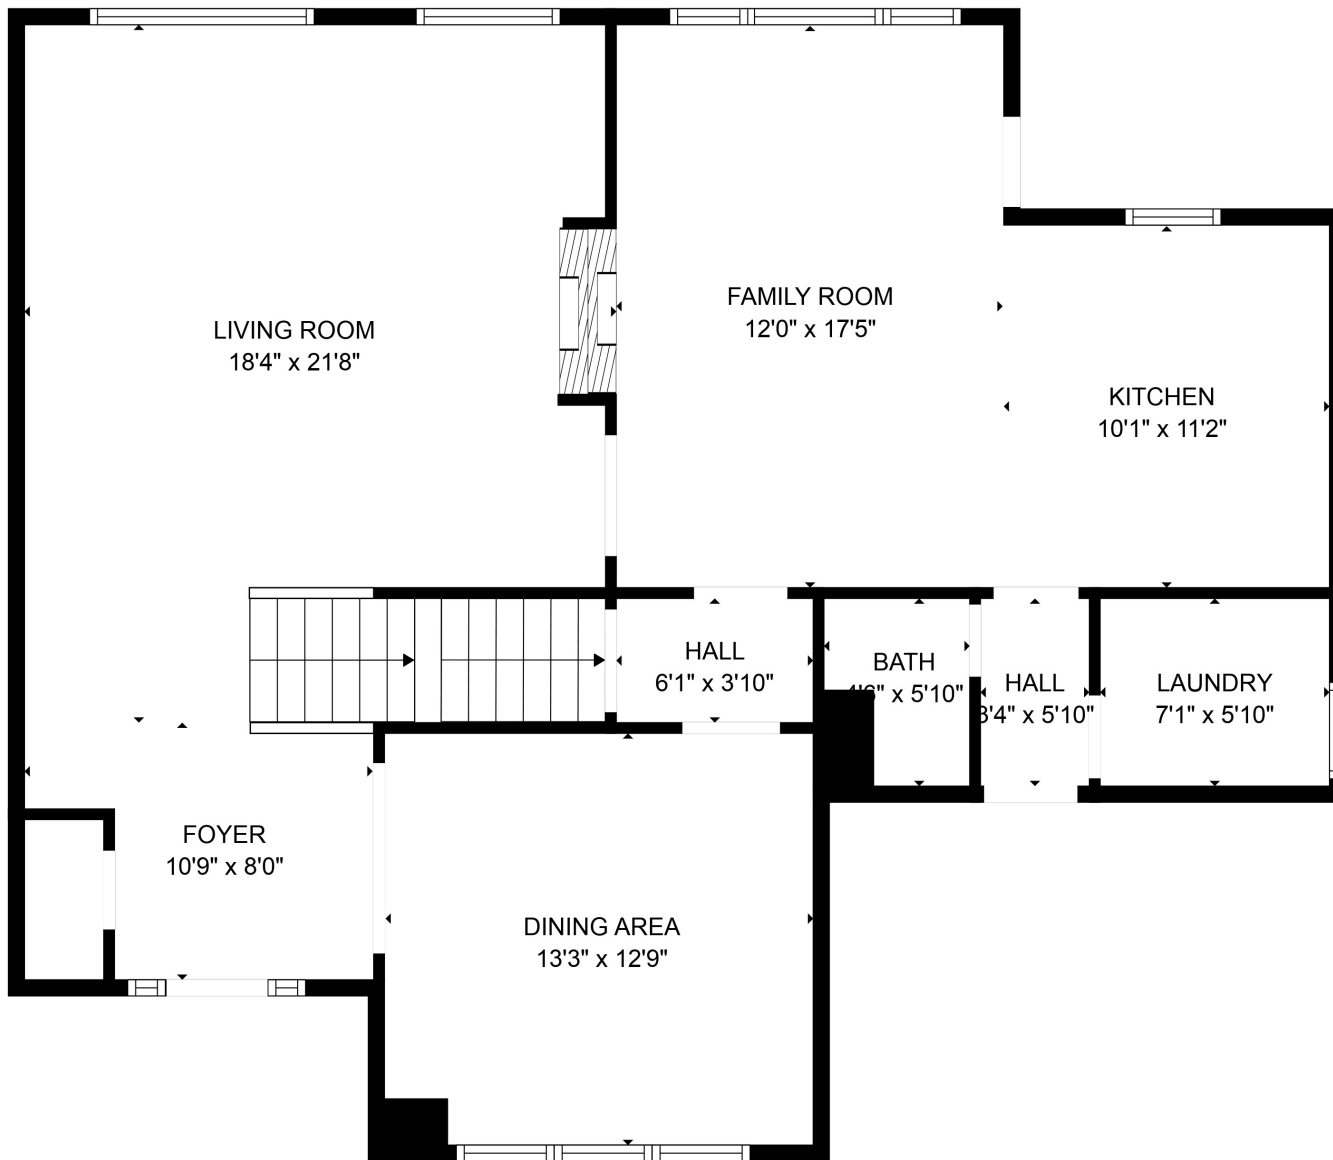

Total scanned area: 3625 sq. ft

Total scanned area: 3625 sq. ft

MEASUREMENTS ARE CALCULATED BY CUBICASA TECHNOLOGY. DEEMED HIGHLY RELIABLE BUT NOT GUARANTEED.

Total scanned area: 3625 sq. ft

MEASUREMENTS ARE CALCULATED BY CUBICASA TECHNOLOGY. DEEMED HIGHLY RELIABLE BUT NOT GUARANTEED.

Total scanned area: 3625 sq. ft

MEASUREMENTS ARE CALCULATED BY CUBICASA TECHNOLOGY. DEEMED HIGHLY RELIABLE BUT NOT GUARANTEED.