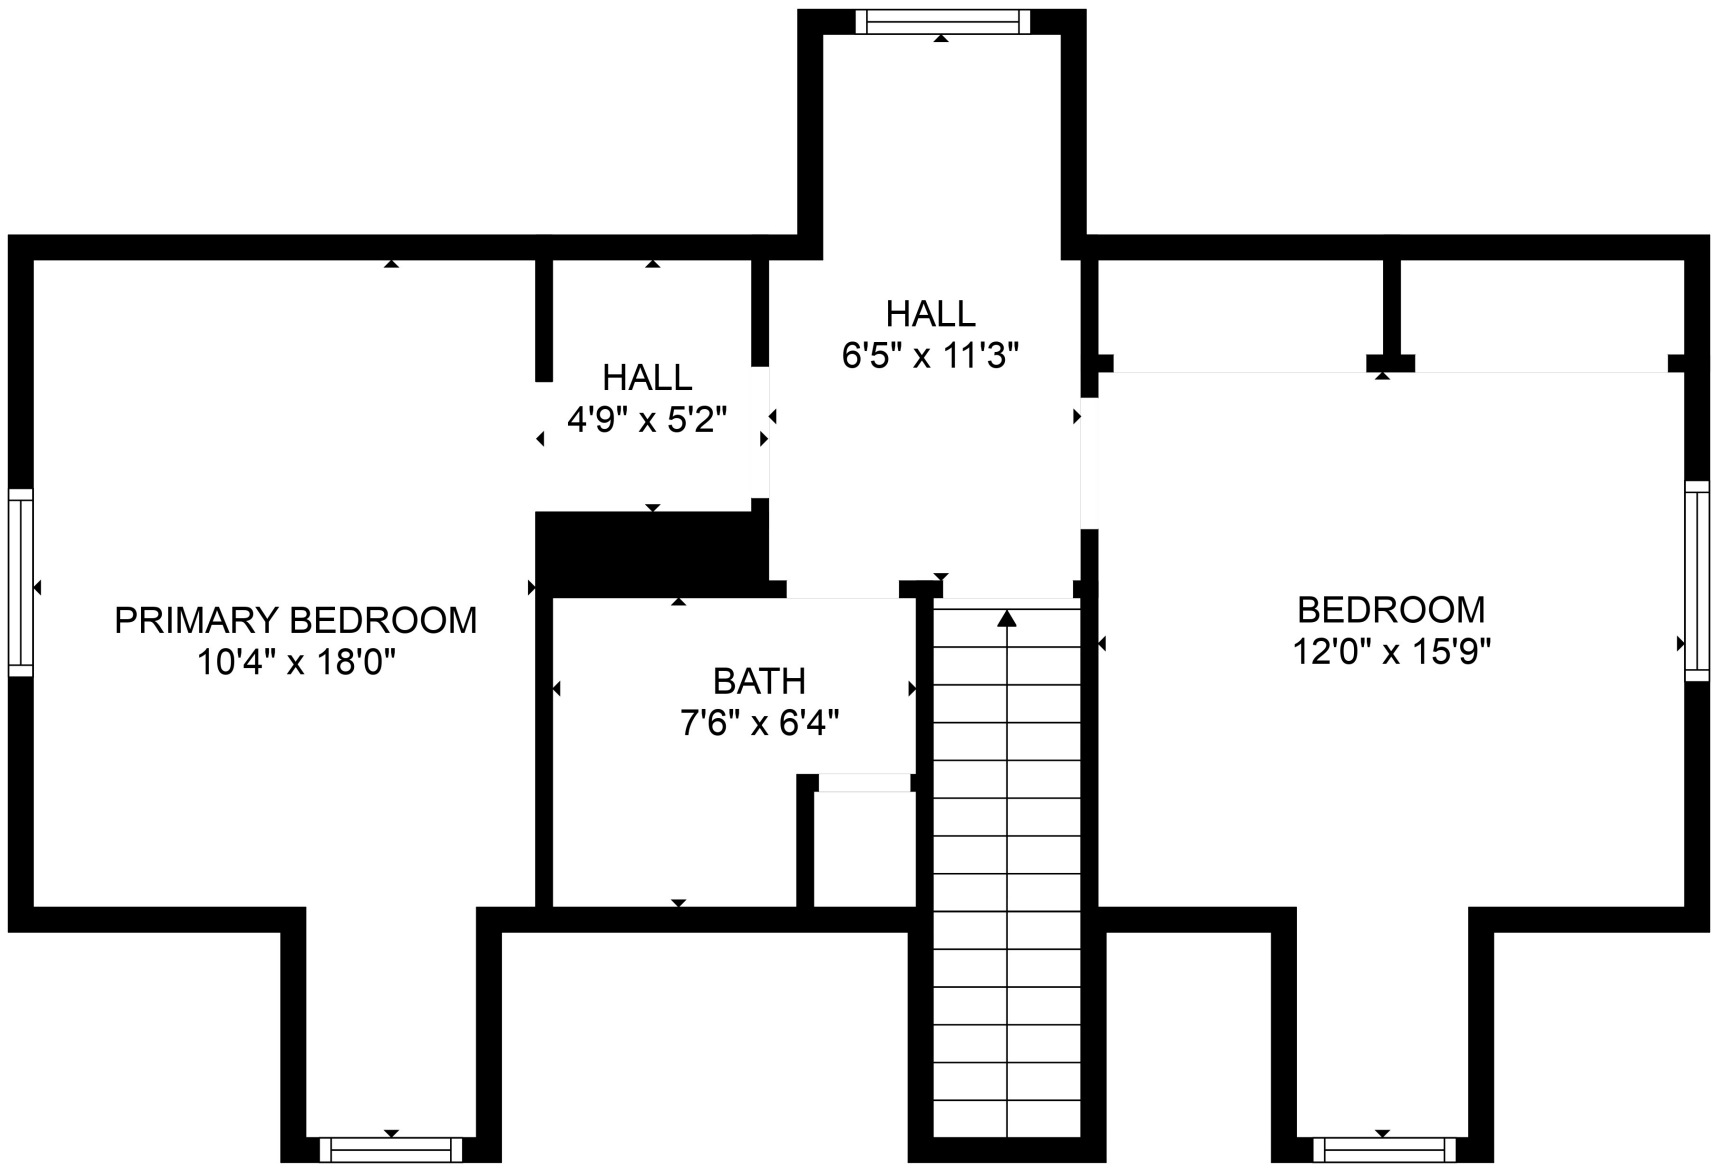

FLOOR 1

FLOOR 2

Total scanned area: 1731 sq. ft

SIZES AND DIMENSIONS ARE APPROXIMATE. ACTUAL MAY VARY.

Total scanned area: 1731 sq. ft

SIZES AND DIMENSIONS ARE APPROXIMATE. ACTUAL MAY VARY.

Total scanned area: 1731 sq. ft

SIZES AND DIMENSIONS ARE APPROXIMATE. ACTUAL MAY VARY.