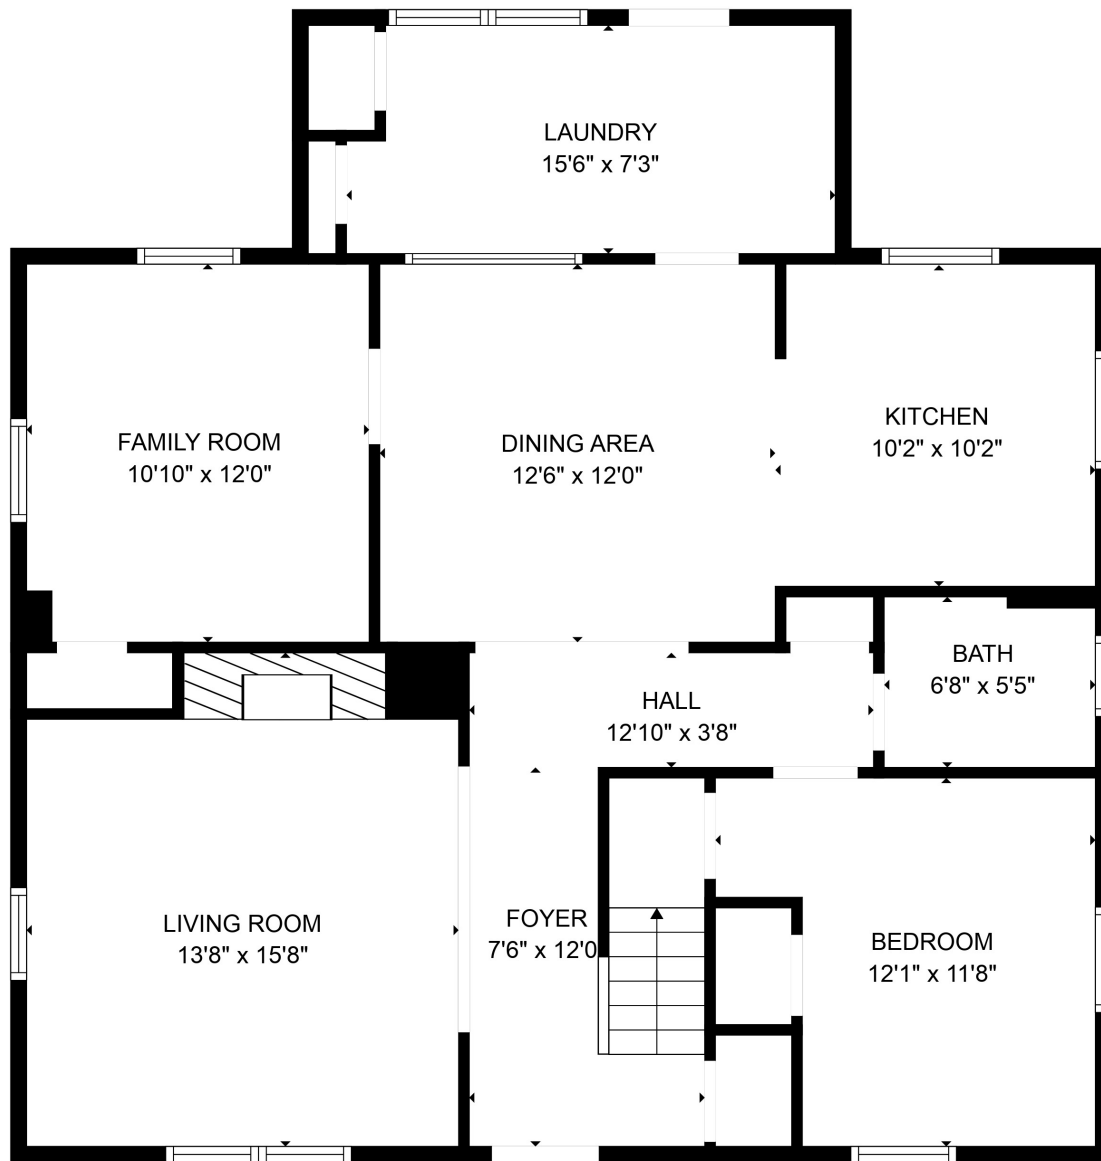

FLOOR 1

FLOOR 2

Total scanned area: 1731 sq. ft

SIZES AND DIMENSIONS ARE APPROXIMATE. ACTUAL MAY VARY.

Total scanned area: 1731 sq. ft

SIZES AND DIMENSIONS ARE APPROXIMATE. ACTUAL MAY VARY.

Total scanned area: 1731 sq. ft

SIZES AND DIMENSIONS ARE APPROXIMATE. ACTUAL MAY VARY.