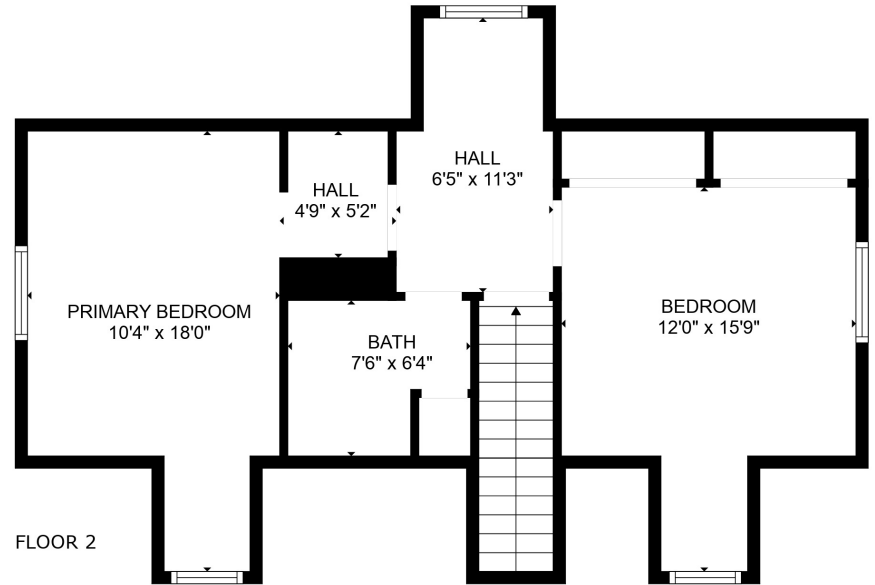

FLOOR 1

FLOOR 2

Total scanned area: 1731 sq. ft

SIZES AND DIMENSIONS ARE APPROXIMATE. ACTUAL MAY VARY.

Total scanned area: 1731 sq. ft

SIZES AND DIMENSIONS ARE APPROXIMATE. ACTUAL MAY VARY.

Total scanned area: 1731 sq. ft

SIZES AND DIMENSIONS ARE APPROXIMATE. ACTUAL MAY VARY.