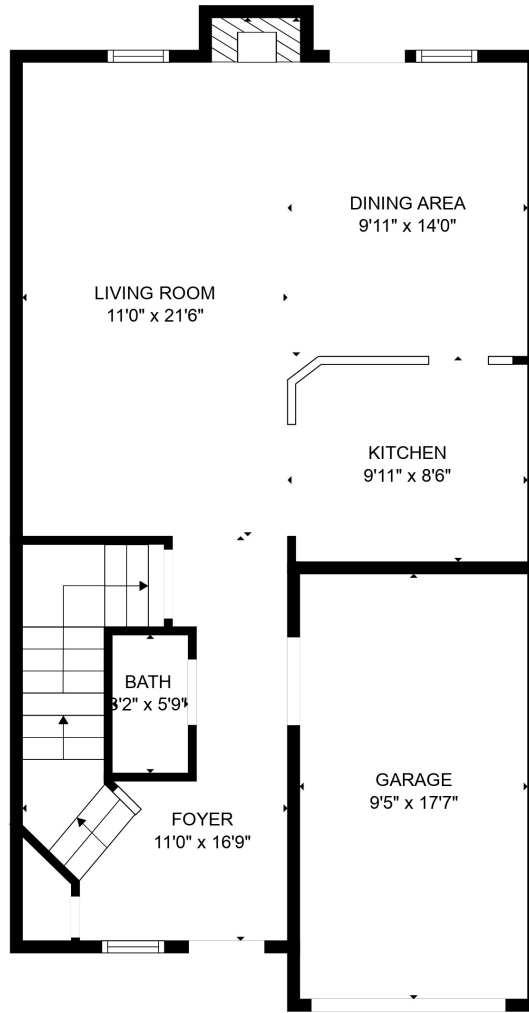

FLOOR 1

FLOOR 2

FLOOR 3

Total scanned area: 2279 sq. ft

SIZES AND DIMENSIONS ARE APPROXIMATE. ACTUAL MAY VARY.

Total scanned area: 2279 sq. ft

SIZES AND DIMENSIONS ARE APPROXIMATE. ACTUAL MAY VARY.

Total scanned area: 2279 sq. ft

SIZES AND DIMENSIONS ARE APPROXIMATE. ACTUAL MAY VARY.

Total scanned area: 2279 sq. ft

SIZES AND DIMENSIONS ARE APPROXIMATE. ACTUAL MAY VARY.