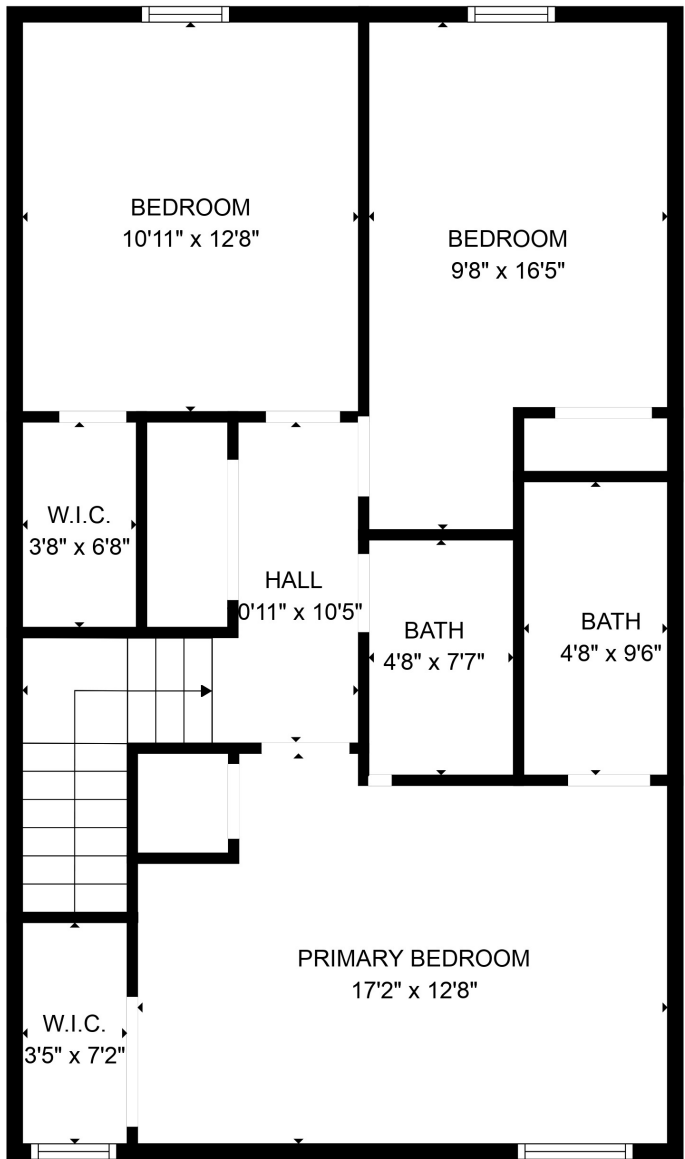

FLOOR 1

FLOOR 2

FLOOR 3

Total scanned area: 2279 sq. ft

SIZES AND DIMENSIONS ARE APPROXIMATE. ACTUAL MAY VARY.

Total scanned area: 2279 sq. ft

SIZES AND DIMENSIONS ARE APPROXIMATE. ACTUAL MAY VARY.

Total scanned area: 2279 sq. ft

SIZES AND DIMENSIONS ARE APPROXIMATE. ACTUAL MAY VARY.

Total scanned area: 2279 sq. ft

SIZES AND DIMENSIONS ARE APPROXIMATE. ACTUAL MAY VARY.