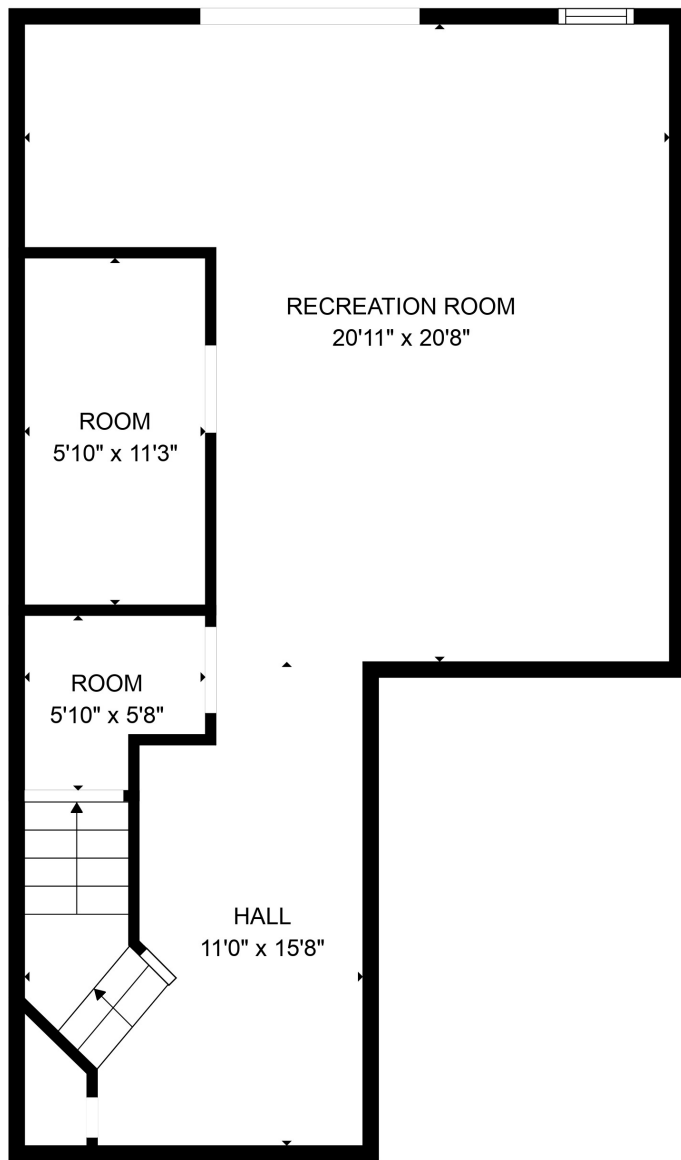

FLOOR 1

FLOOR 2

FLOOR 3

Total scanned area: 2279 sq. ft

SIZES AND DIMENSIONS ARE APPROXIMATE. ACTUAL MAY VARY.

Total scanned area: 2279 sq. ft

SIZES AND DIMENSIONS ARE APPROXIMATE. ACTUAL MAY VARY.

Total scanned area: 2279 sq. ft

SIZES AND DIMENSIONS ARE APPROXIMATE. ACTUAL MAY VARY.

Total scanned area: 2279 sq. ft

SIZES AND DIMENSIONS ARE APPROXIMATE. ACTUAL MAY VARY.