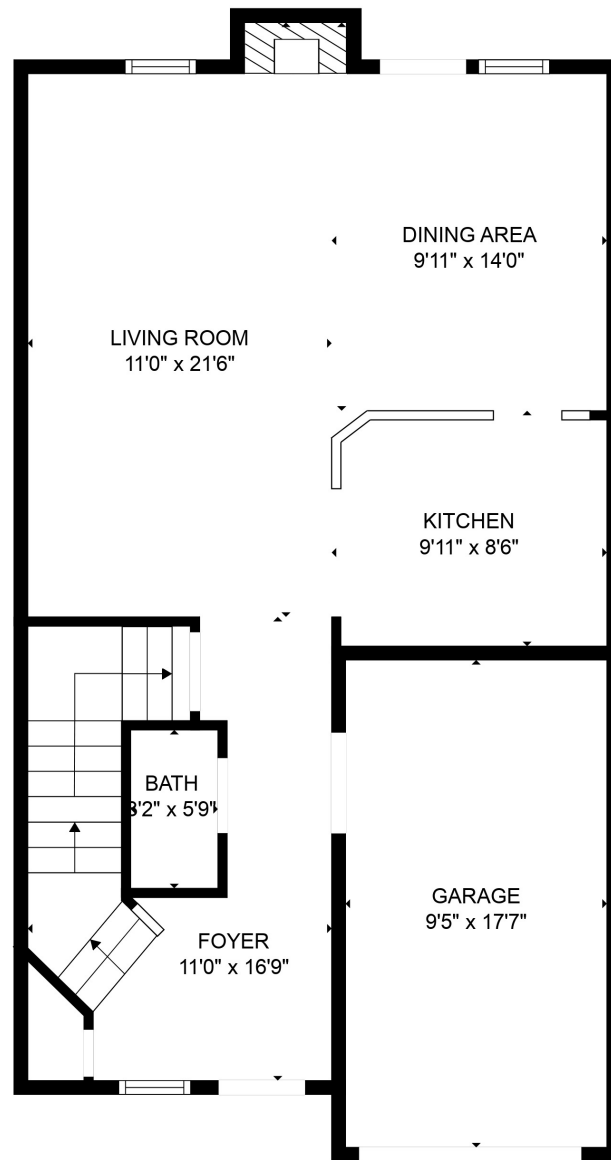

FLOOR 1

FLOOR 2

FLOOR 3

Total scanned area: 2279 sq. ft

SIZES AND DIMENSIONS ARE APPROXIMATE. ACTUAL MAY VARY.

Total scanned area: 2279 sq. ft

SIZES AND DIMENSIONS ARE APPROXIMATE. ACTUAL MAY VARY.

Total scanned area: 2279 sq. ft

SIZES AND DIMENSIONS ARE APPROXIMATE. ACTUAL MAY VARY.

Total scanned area: 2279 sq. ft

SIZES AND DIMENSIONS ARE APPROXIMATE. ACTUAL MAY VARY.