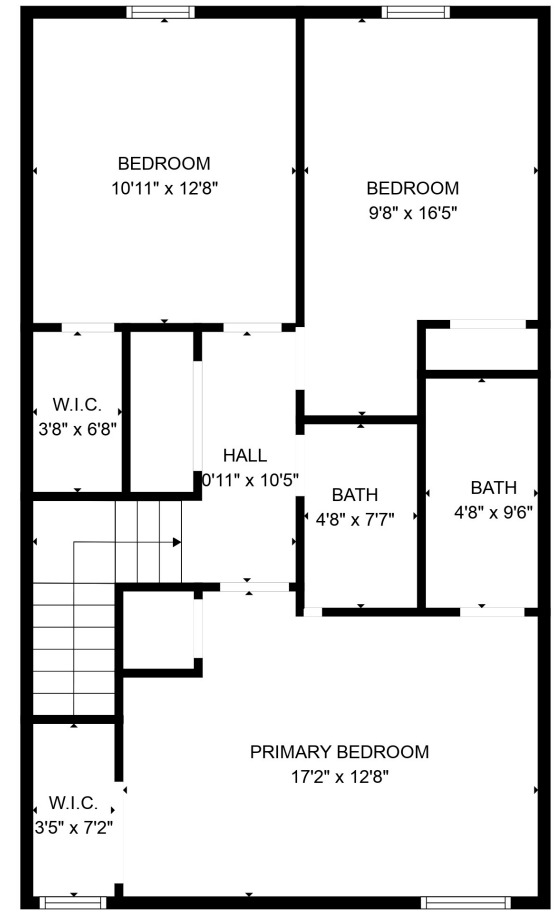

FLOOR 1

FLOOR 2

FLOOR 3

Total scanned area: 2279 sq. ft

SIZES AND DIMENSIONS ARE APPROXIMATE. ACTUAL MAY VARY.

Total scanned area: 2279 sq. ft

SIZES AND DIMENSIONS ARE APPROXIMATE. ACTUAL MAY VARY.

Total scanned area: 2279 sq. ft

SIZES AND DIMENSIONS ARE APPROXIMATE. ACTUAL MAY VARY.

Total scanned area: 2279 sq. ft

SIZES AND DIMENSIONS ARE APPROXIMATE. ACTUAL MAY VARY.