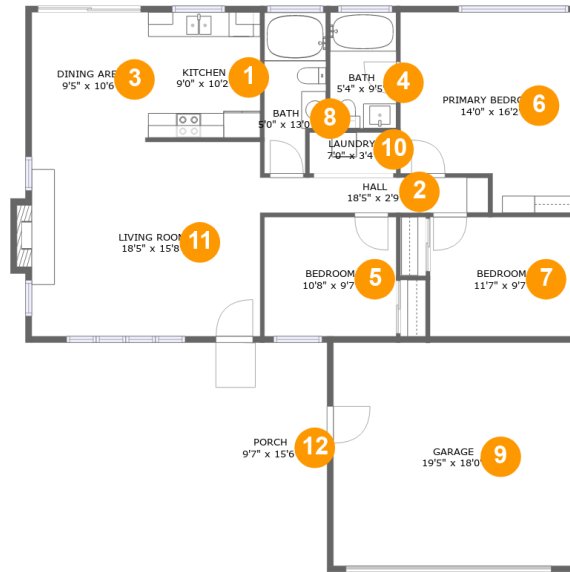

## Property summary

 **1** Garages

 **3** Bedrooms

 **2** Bathrooms

 **0** Half baths

 **1** Floors

 **1,217**  
Gross living  
area sqft

 **1,751**  
Total sqft

**1960 Lawnridge Street, Medford, Oregon 97504,  
United States**

**Room dimensions**

Floor 1

Total sqft: 1751

Living area: 1217

#		Dimensions	sqft	Counted as living area
1	Kitchen	9'0" x 10'2"	92 sq. ft	Yes
2	Hall	18'5" x 2'9"	53 sq. ft	Yes
3	Dining Area	9'5" x 10'6"	99 sq. ft	Yes
4	Bath	5'4" x 9'5"	50 sq. ft	Yes
5	Bedroom	10'8" x 9'7"	103 sq. ft	Yes
6	Primary Bedroom	14'0" x 16'2"	203 sq. ft	Yes
7	Bedroom	11'7" x 9'7"	112 sq. ft	Yes
8	Bath	5'0" x 13'0"	59 sq. ft	Yes
9	Garage	19'5" x 18'0"	350 sq. ft	No
10	Laundry	7'0" x 3'4"	23 sq. ft	Yes
11	Living Room	18'5" x 15'8"	296 sq. ft	Yes

## 1 Floor 1 - Kitchen

**Dimensions:** 9'0" x 10'2"  
**Area:** 92 sq. ft  
**Counted as living area:** Yes

**Heated:** Yes  
**Finished:** Yes  
**Enclosed:** Yes  
**Contiguous:** Yes  
**Permitted:** Yes  
**Wet space:** No  
**Addition:** No  
**Conversion:** No

## 3 Floor 1 - Dining Area

Dimensions: 9'5" x 10'6"  
Area: 99 sq. ft  
Counted as living area: Yes

Heated: Yes  
Finished: Yes  
Enclosed: Yes  
Contiguous: Yes  
Permitted: Yes  
Wet space: No  
Addition: No  
Conversion: No