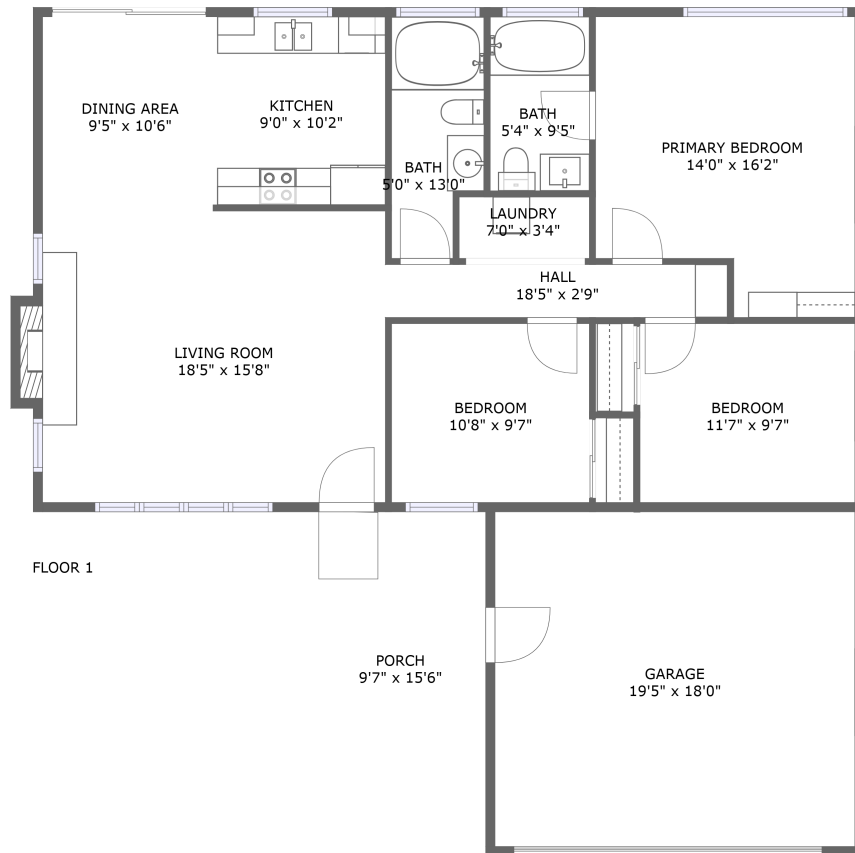

## Property summary

 **1** Garages

 **3** Bedrooms

 **2** Bathrooms

 **0** Half baths

 **1** Floors

 **1,217**  
Gross living  
area sqft

 **1,751**  
Total sqft

**1960 Lawnridge Street, Medford, Oregon 97504,  
United States**

**Room dimensions**

Floor 1

Total sqft: 1751

Living area: 1217

#		Dimensions	sqft	Counted as living area
1	Kitchen	9'0" x 10'2"	92 sq. ft	Yes
2	Hall	18'5" x 2'9"	53 sq. ft	Yes
3	Dining Area	9'5" x 10'6"	99 sq. ft	Yes
4	Bath	5'4" x 9'5"	50 sq. ft	Yes
5	Bedroom	10'8" x 9'7"	103 sq. ft	Yes
6	Primary Bedroom	14'0" x 16'2"	203 sq. ft	Yes
7	Bedroom	11'7" x 9'7"	112 sq. ft	Yes
8	Bath	5'0" x 13'0"	59 sq. ft	Yes
9	Garage	19'5" x 18'0"	350 sq. ft	No
10	Laundry	7'0" x 3'4"	23 sq. ft	Yes
11	Living Room	18'5" x 15'8"	296 sq. ft	Yes

## 1 Floor 1 - Kitchen

**Dimensions:** 9'0" x 10'2"  
**Area:** 92 sq. ft  
**Counted as living area:** Yes

**Heated:** Yes  
**Finished:** Yes  
**Enclosed:** Yes  
**Contiguous:** Yes  
**Permitted:** Yes  
**Wet space:** No  
**Addition:** No  
**Conversion:** No

## 2 Floor 1 - Hall

**Dimensions:** 18'5" x 2'9"  
**Area:** 53 sq. ft  
**Counted as living area:** Yes

**Heated:** Yes  
**Finished:** Yes  
**Enclosed:** Yes  
**Contiguous:** Yes  
**Permitted:** Yes  
**Wet space:** No  
**Addition:** No  
**Conversion:** No