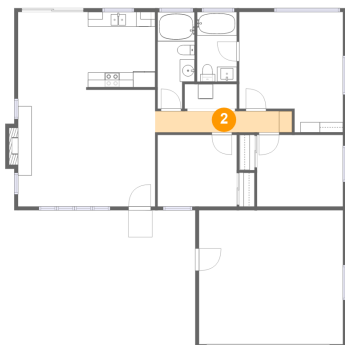

2 Floor 1 - Hall

Dimensions: 18'5" x 2'9"
Area: 53 sq. ft
Counted as living area: Yes

Heated: Yes
Finished: Yes
Enclosed: Yes
Contiguous: Yes
Permitted: Yes
Wet space: No
Addition: No
Conversion: No