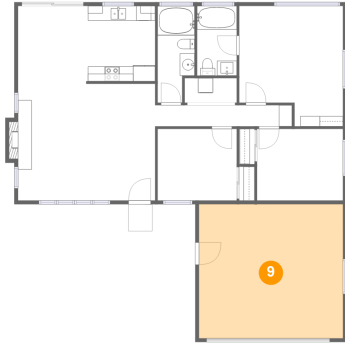

1960 Lawnridge Street, Medford, Oregon 97504, United States

9 Floor 1 - Garage

Dimensions: 19'5" x 18'0"
Area: 350 sq. ft
Counted as living area: No

Heated: No
Finished: No
Enclosed: Yes
Contiguous: Yes
Permitted: Yes
Wet space: No
Addition: No
Conversion: No