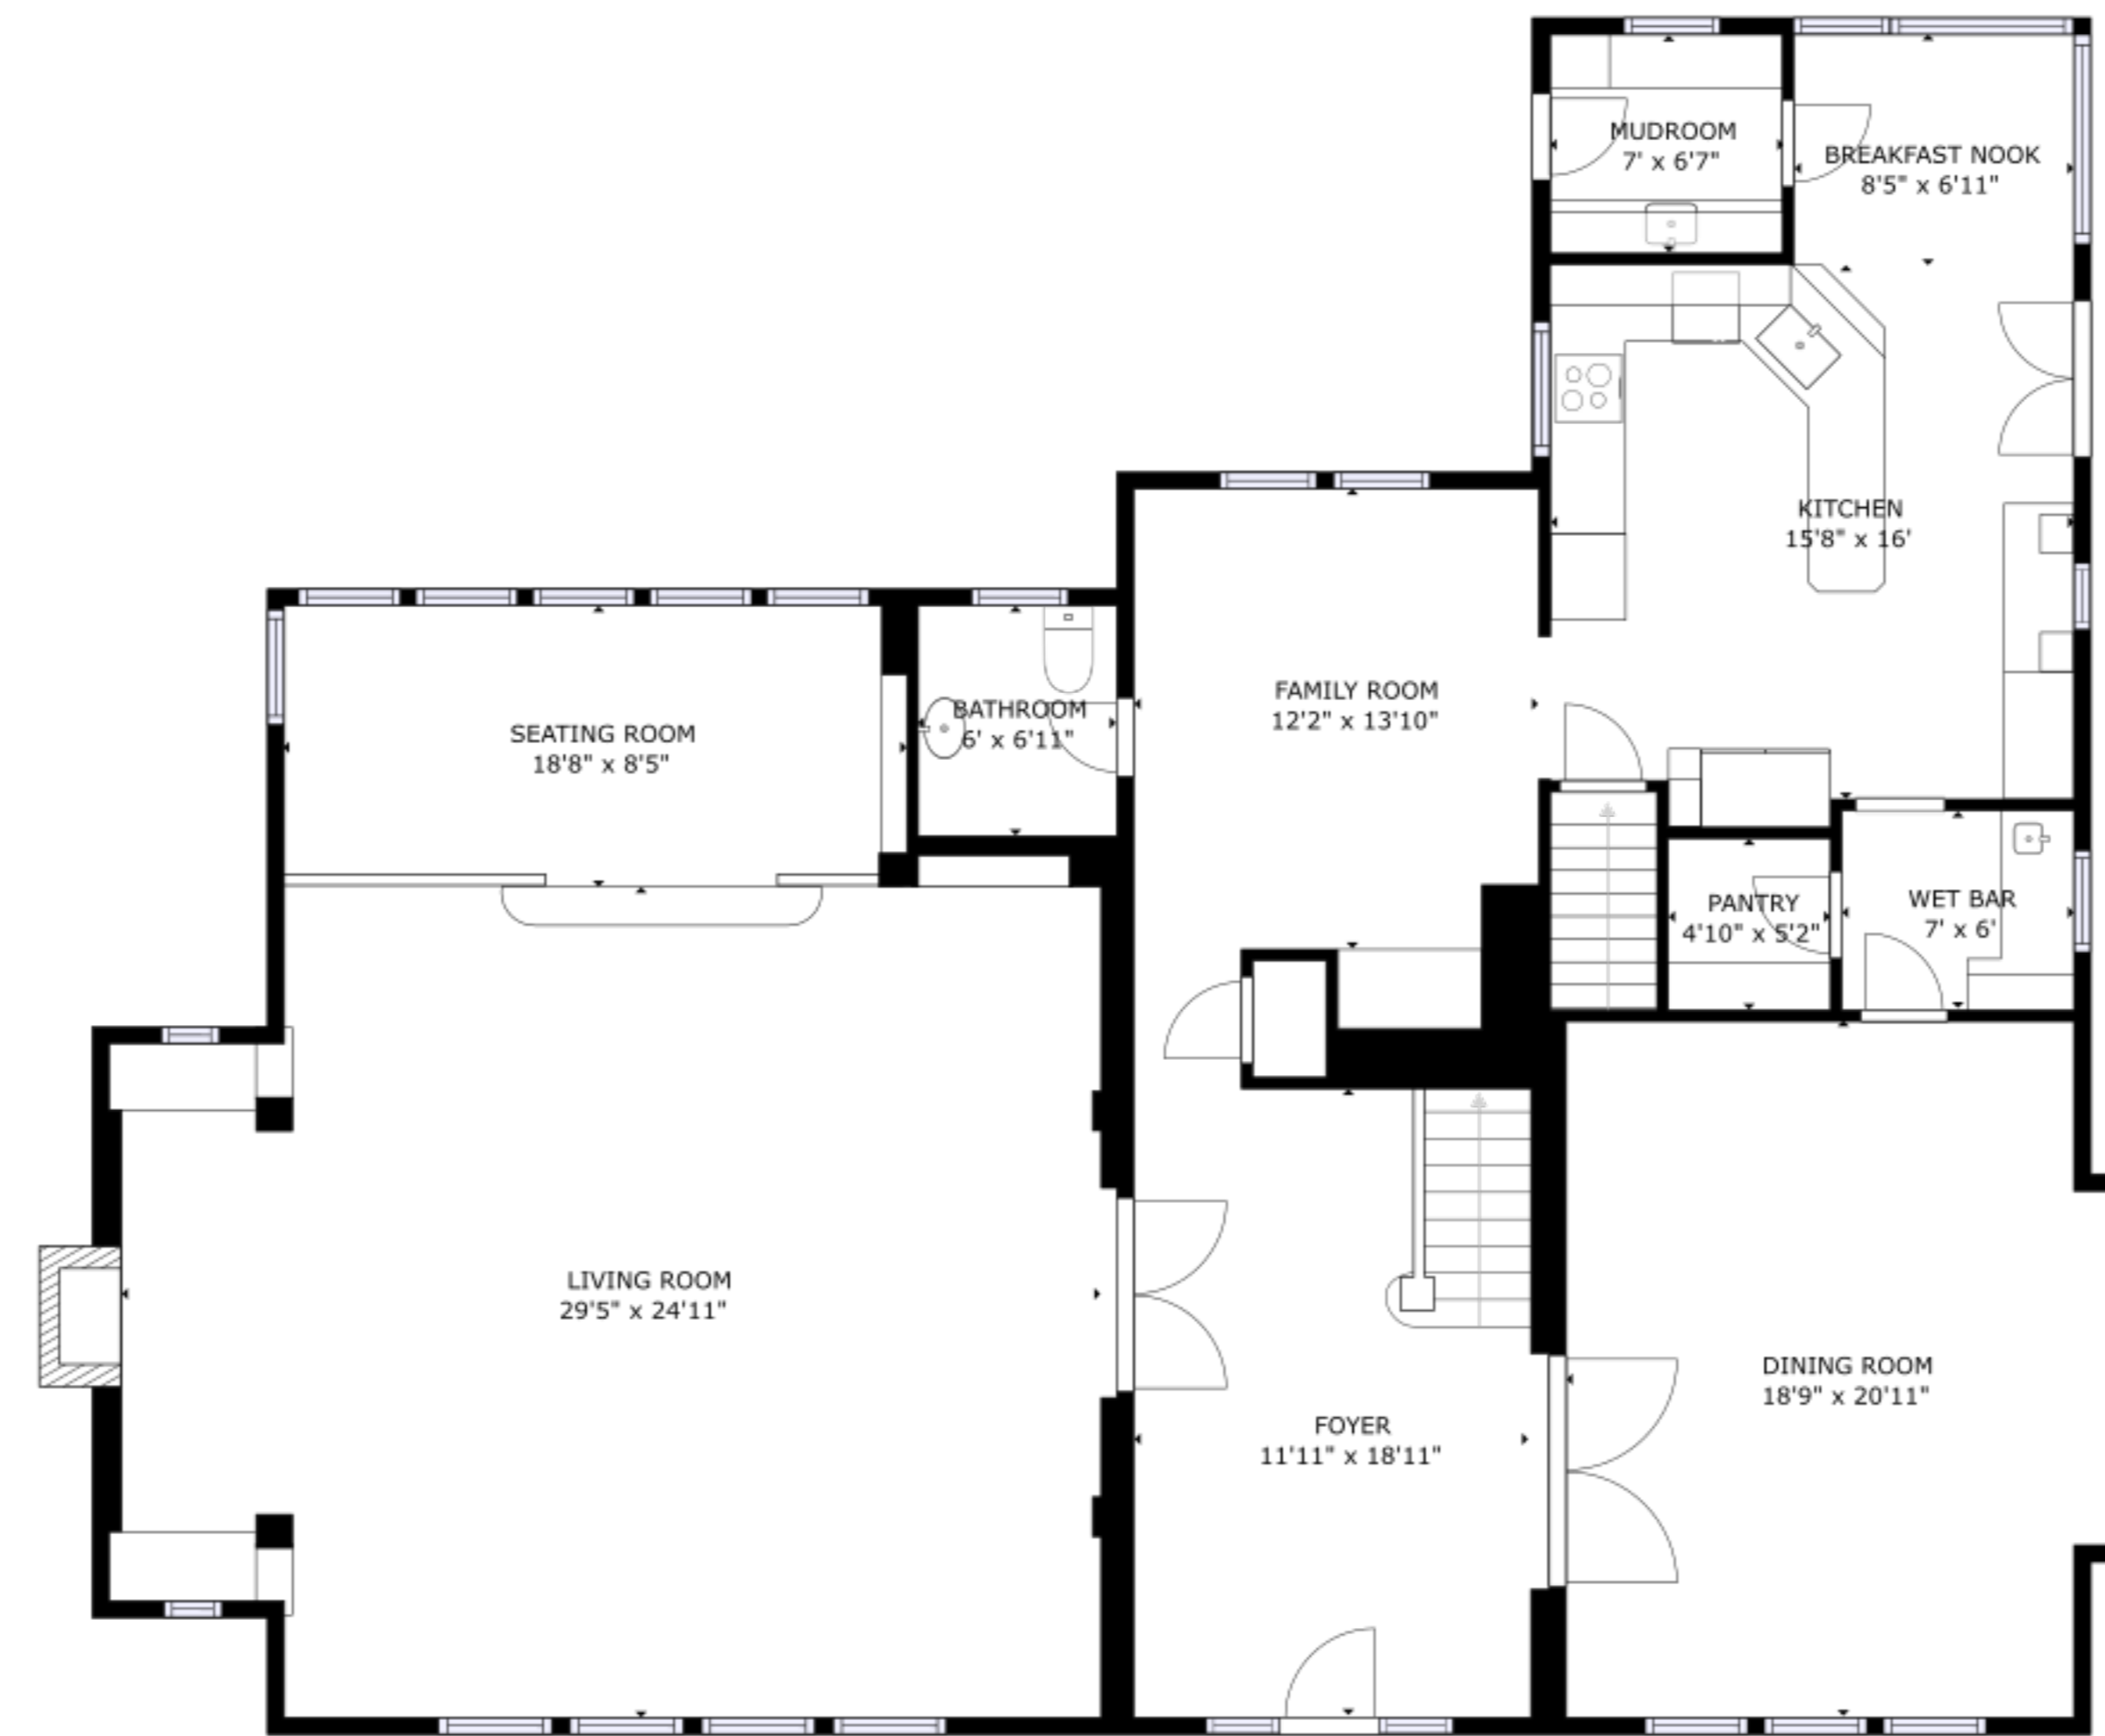

FLOOR 1

FLOOR 2

FLOOR 3

GROSS INTERNAL AREA
 FLOOR 1: 1576 sq ft, FLOOR 2: 2207 sq ft, FLOOR 3: 1857 sq ft
 REDUCED HEADROOM: 118 sq ft
 TOTAL: 5640 sq ft
 SIZES AND DIMENSIONS ARE APPROXIMATE, ACTUAL MAY VARY.