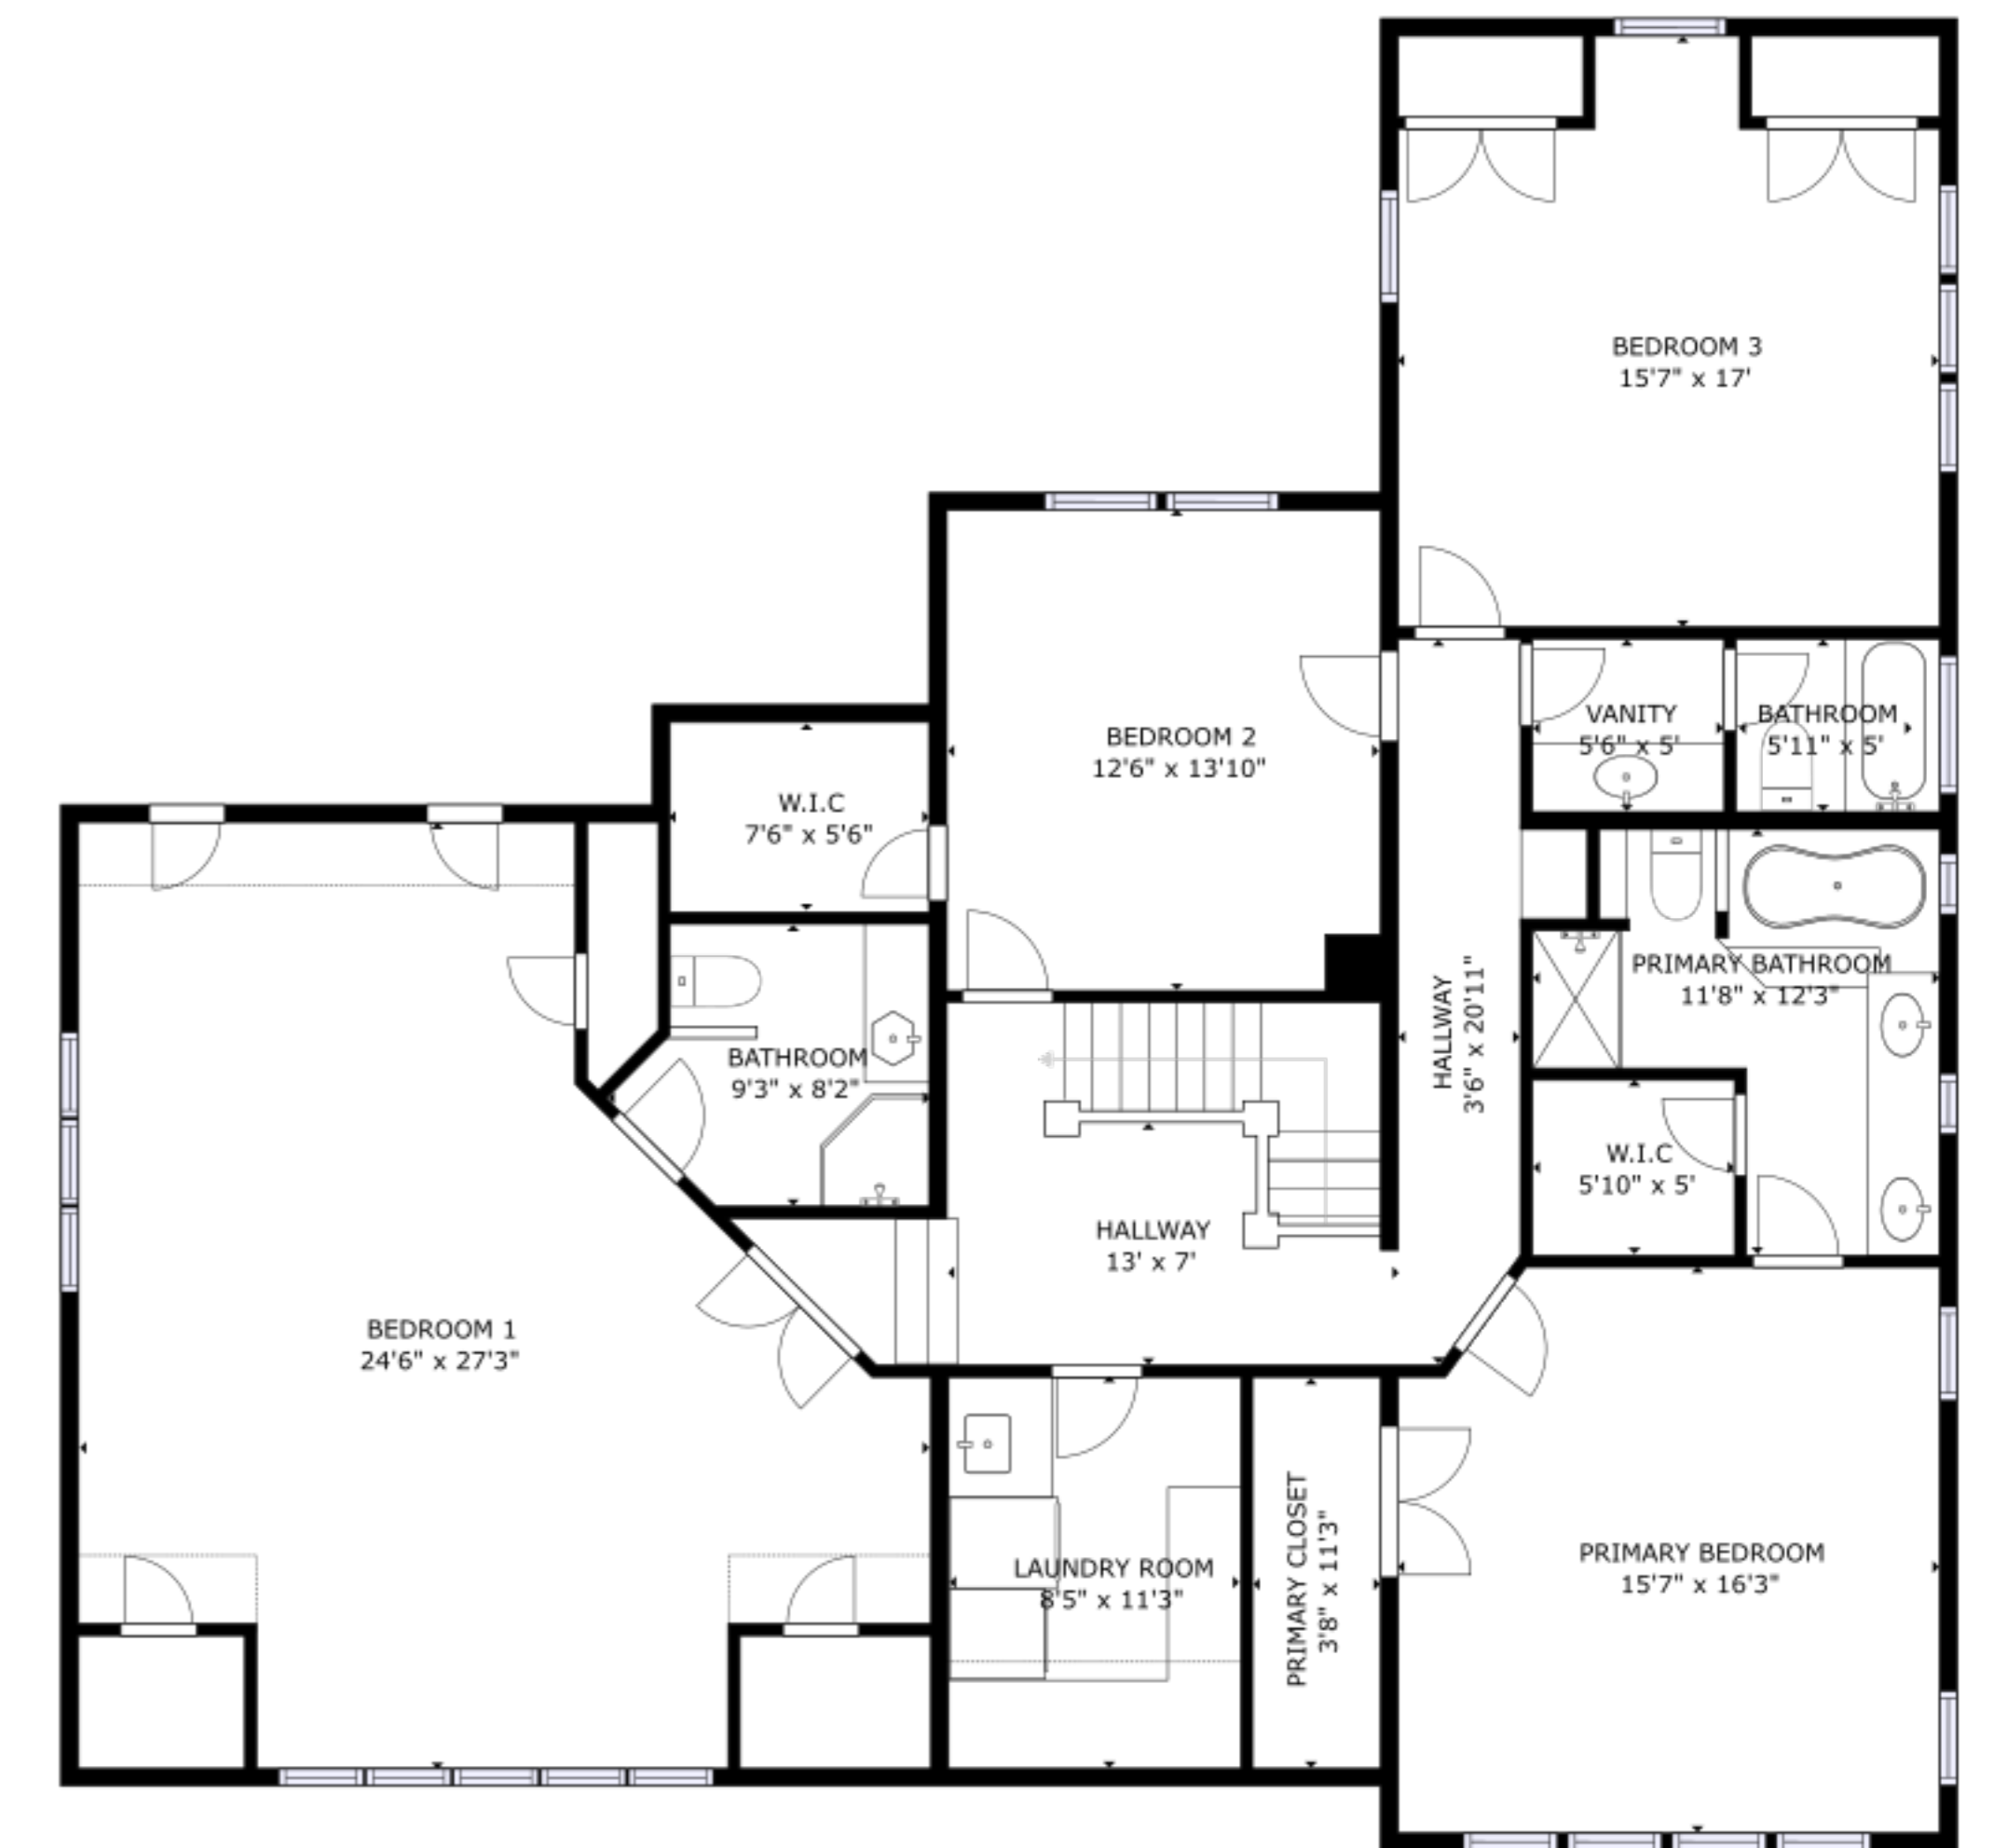

FLOOR 1

FLOOR 2

FLOOR 3

GROSS INTERNAL AREA
 FLOOR 1: 1576 sq ft, FLOOR 2: 2207 sq ft, FLOOR 3: 1857 sq ft
 REDUCED HEADROOM: 118 sq ft
 TOTAL: 5640 sq ft
 SIZES AND DIMENSIONS ARE APPROXIMATE, ACTUAL MAY VARY.