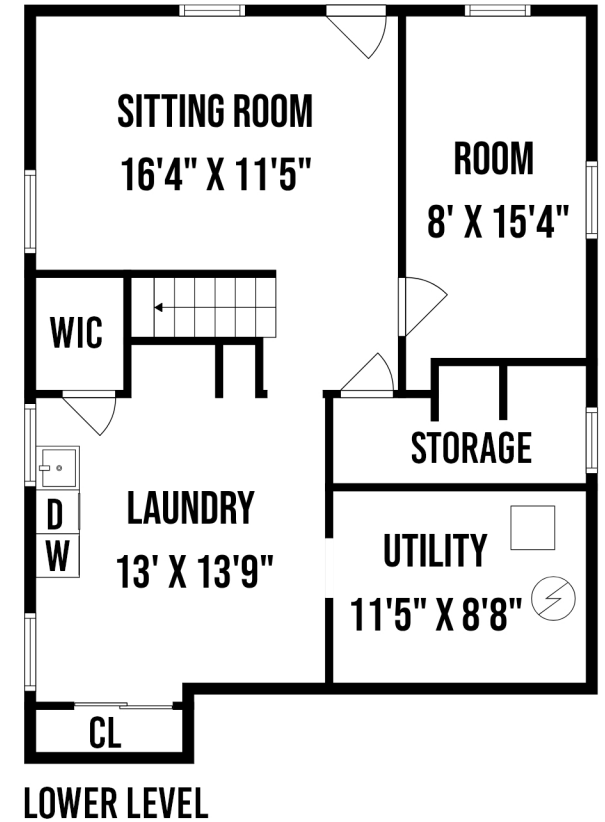

1125 ESTHER STREET FRANKLIN SQUARE NY

PREPARED BY HOME MEDIA GROUP INC. TEL 212-731-2301

THIS FLOOR PLAN ILLUSTRATION IS AN APPROXIMATION OF EXISTING STRUCTURES AND FEATURES AND IS PROVIDED FOR CONVENIENCE ONLY WITH THE PERMISSION OF THE SELLER. ALL MEASUREMENTS ARE APPROXIMATE AND NOT GUARANTEED TO BE EXACT OR TO SCALE.