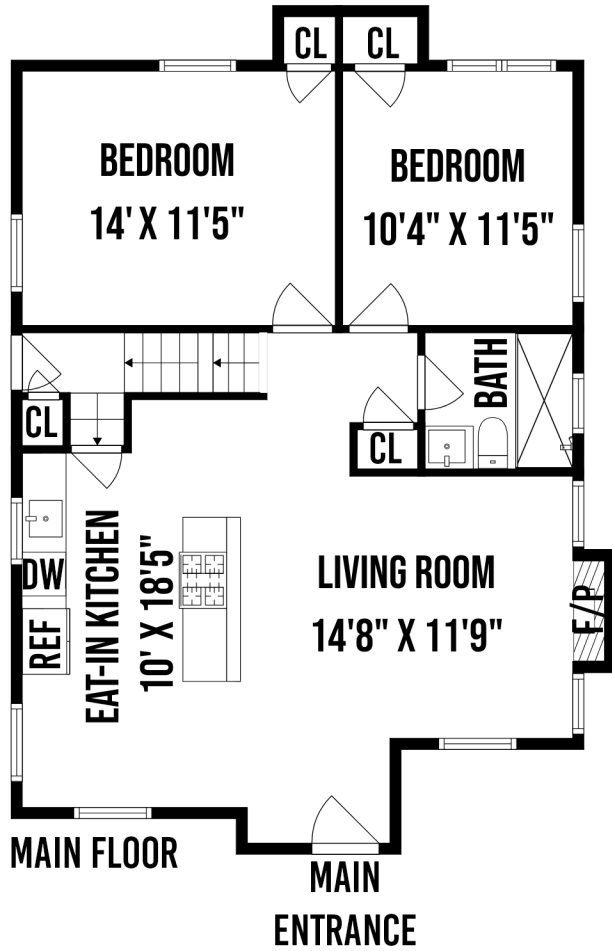

1125 ESTHER STREET FRANKLIN SQUARE NY

PREPARED BY HOME MEDIA GROUP INC. TEL 212-731-2301

THIS FLOOR PLAN ILLUSTRATION IS AN APPROXIMATION OF EXISTING STRUCTURES AND FEATURES AND IS PROVIDED FOR CONVENIENCE ONLY WITH THE PERMISSION OF THE SELLER. ALL MEASUREMENTS ARE APPROXIMATE AND NOT GUARANTEED TO BE EXACT OR TO SCALE.