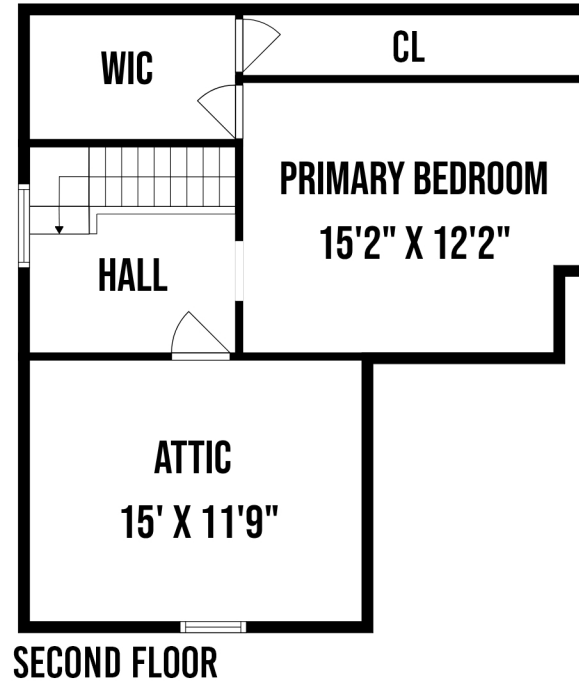

1125 ESTHER STREET FRANKLIN SQUARE NY

PREPARED BY HOME MEDIA GROUP INC. TEL 212-731-2301

THIS FLOOR PLAN ILLUSTRATION IS AN APPROXIMATION OF EXISTING STRUCTURES AND FEATURES AND IS PROVIDED FOR CONVENIENCE ONLY WITH THE PERMISSION OF THE SELLER. ALL MEASUREMENTS ARE APPROXIMATE AND NOT GUARANTEED TO BE EXACT OR TO SCALE.