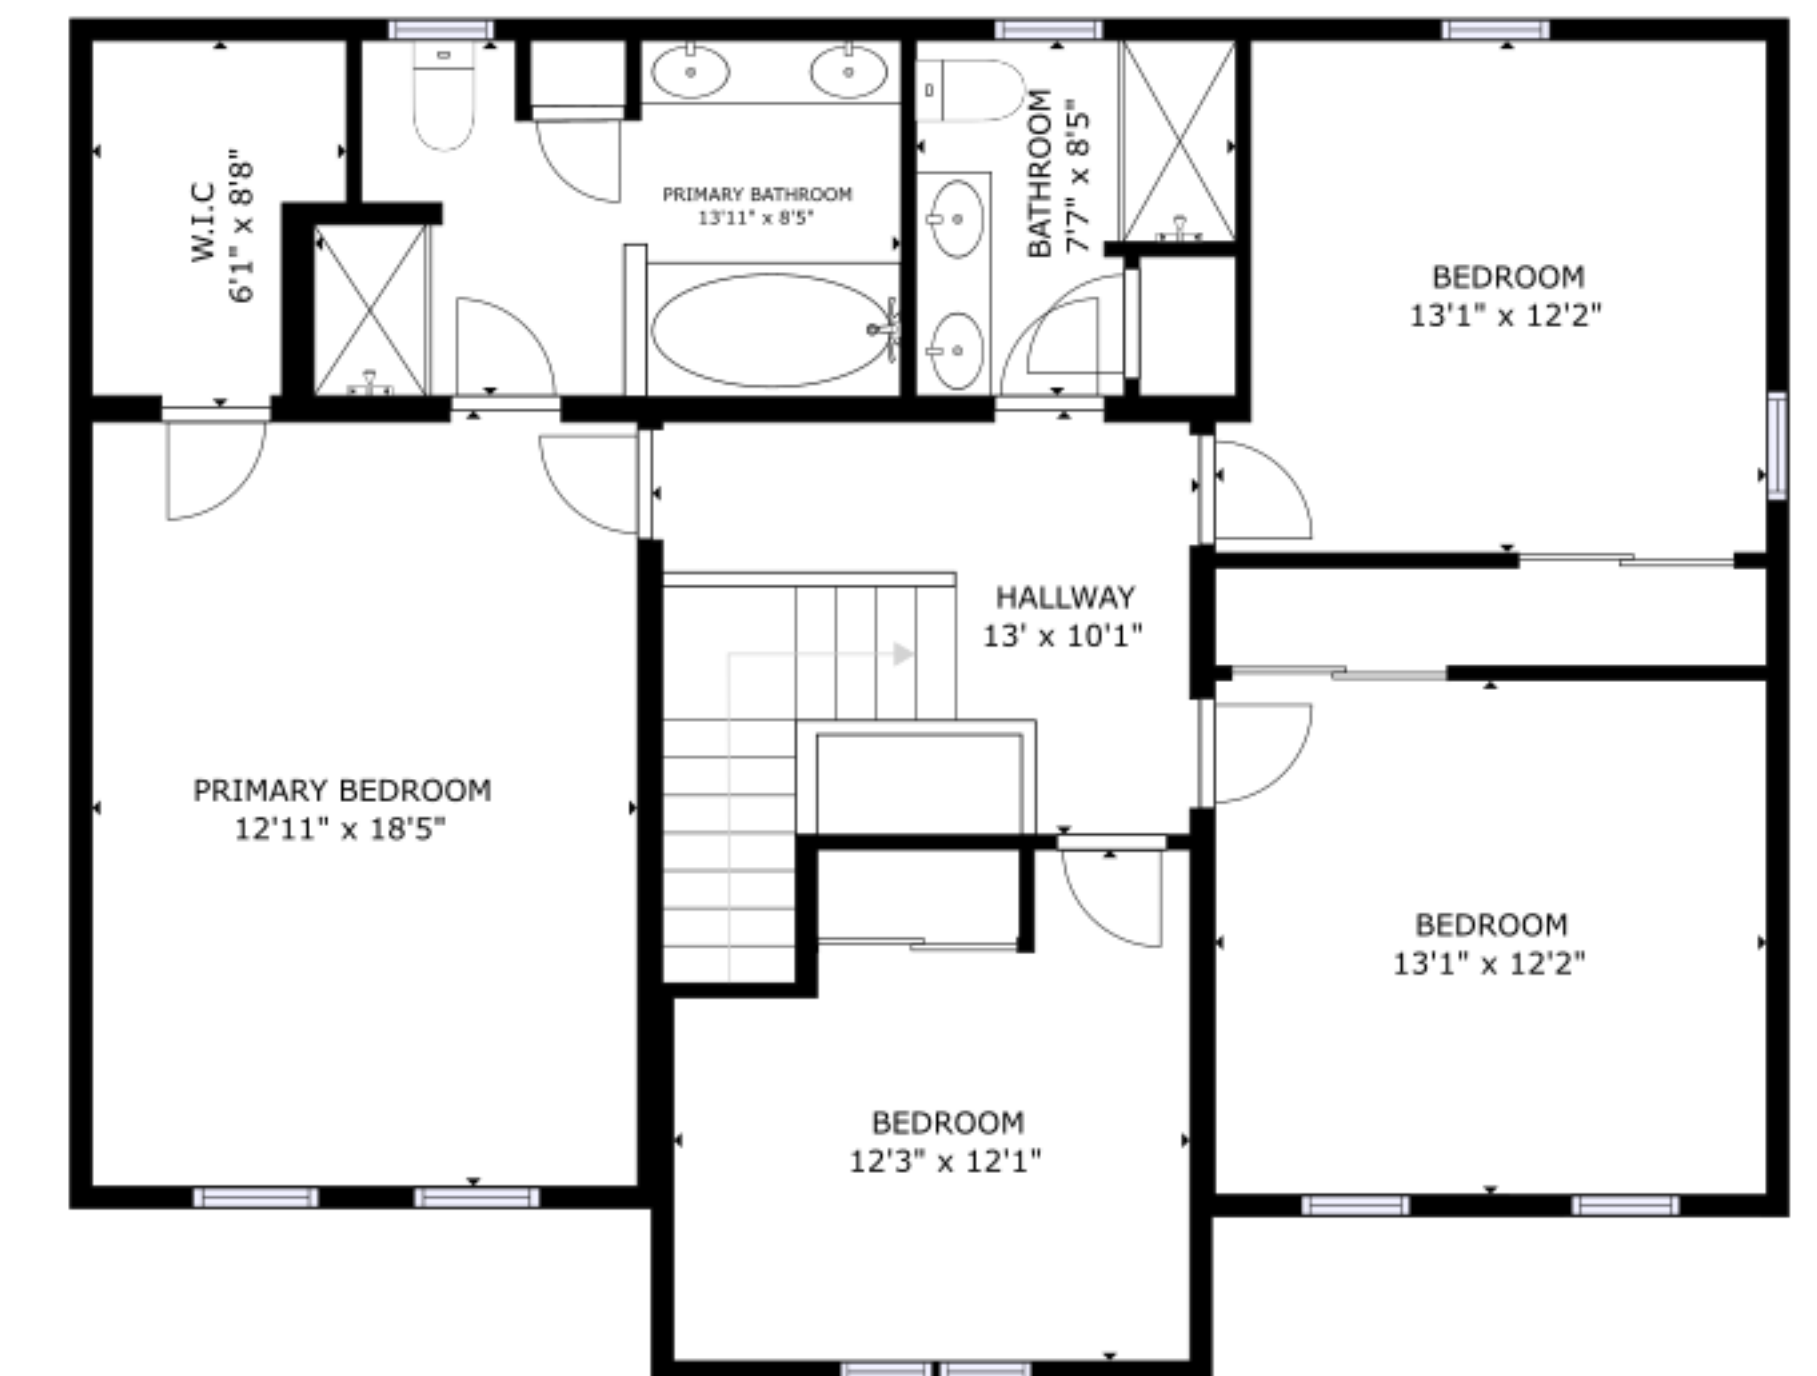

FLOOR 1

FLOOR 2

FLOOR 3

GROSS INTERNAL AREA  
 FLOOR 1: 1013 sq ft, FLOOR 2: 1712 sq ft, FLOOR 3: 1126 sq ft  
 EXCLUDED AREAS; GARAGE: 147 sq ft  
 TOTAL: 3851 sq ft  
 SIZES AND DIMENSIONS ARE APPROXIMATE, ACTUAL MAY VARY.