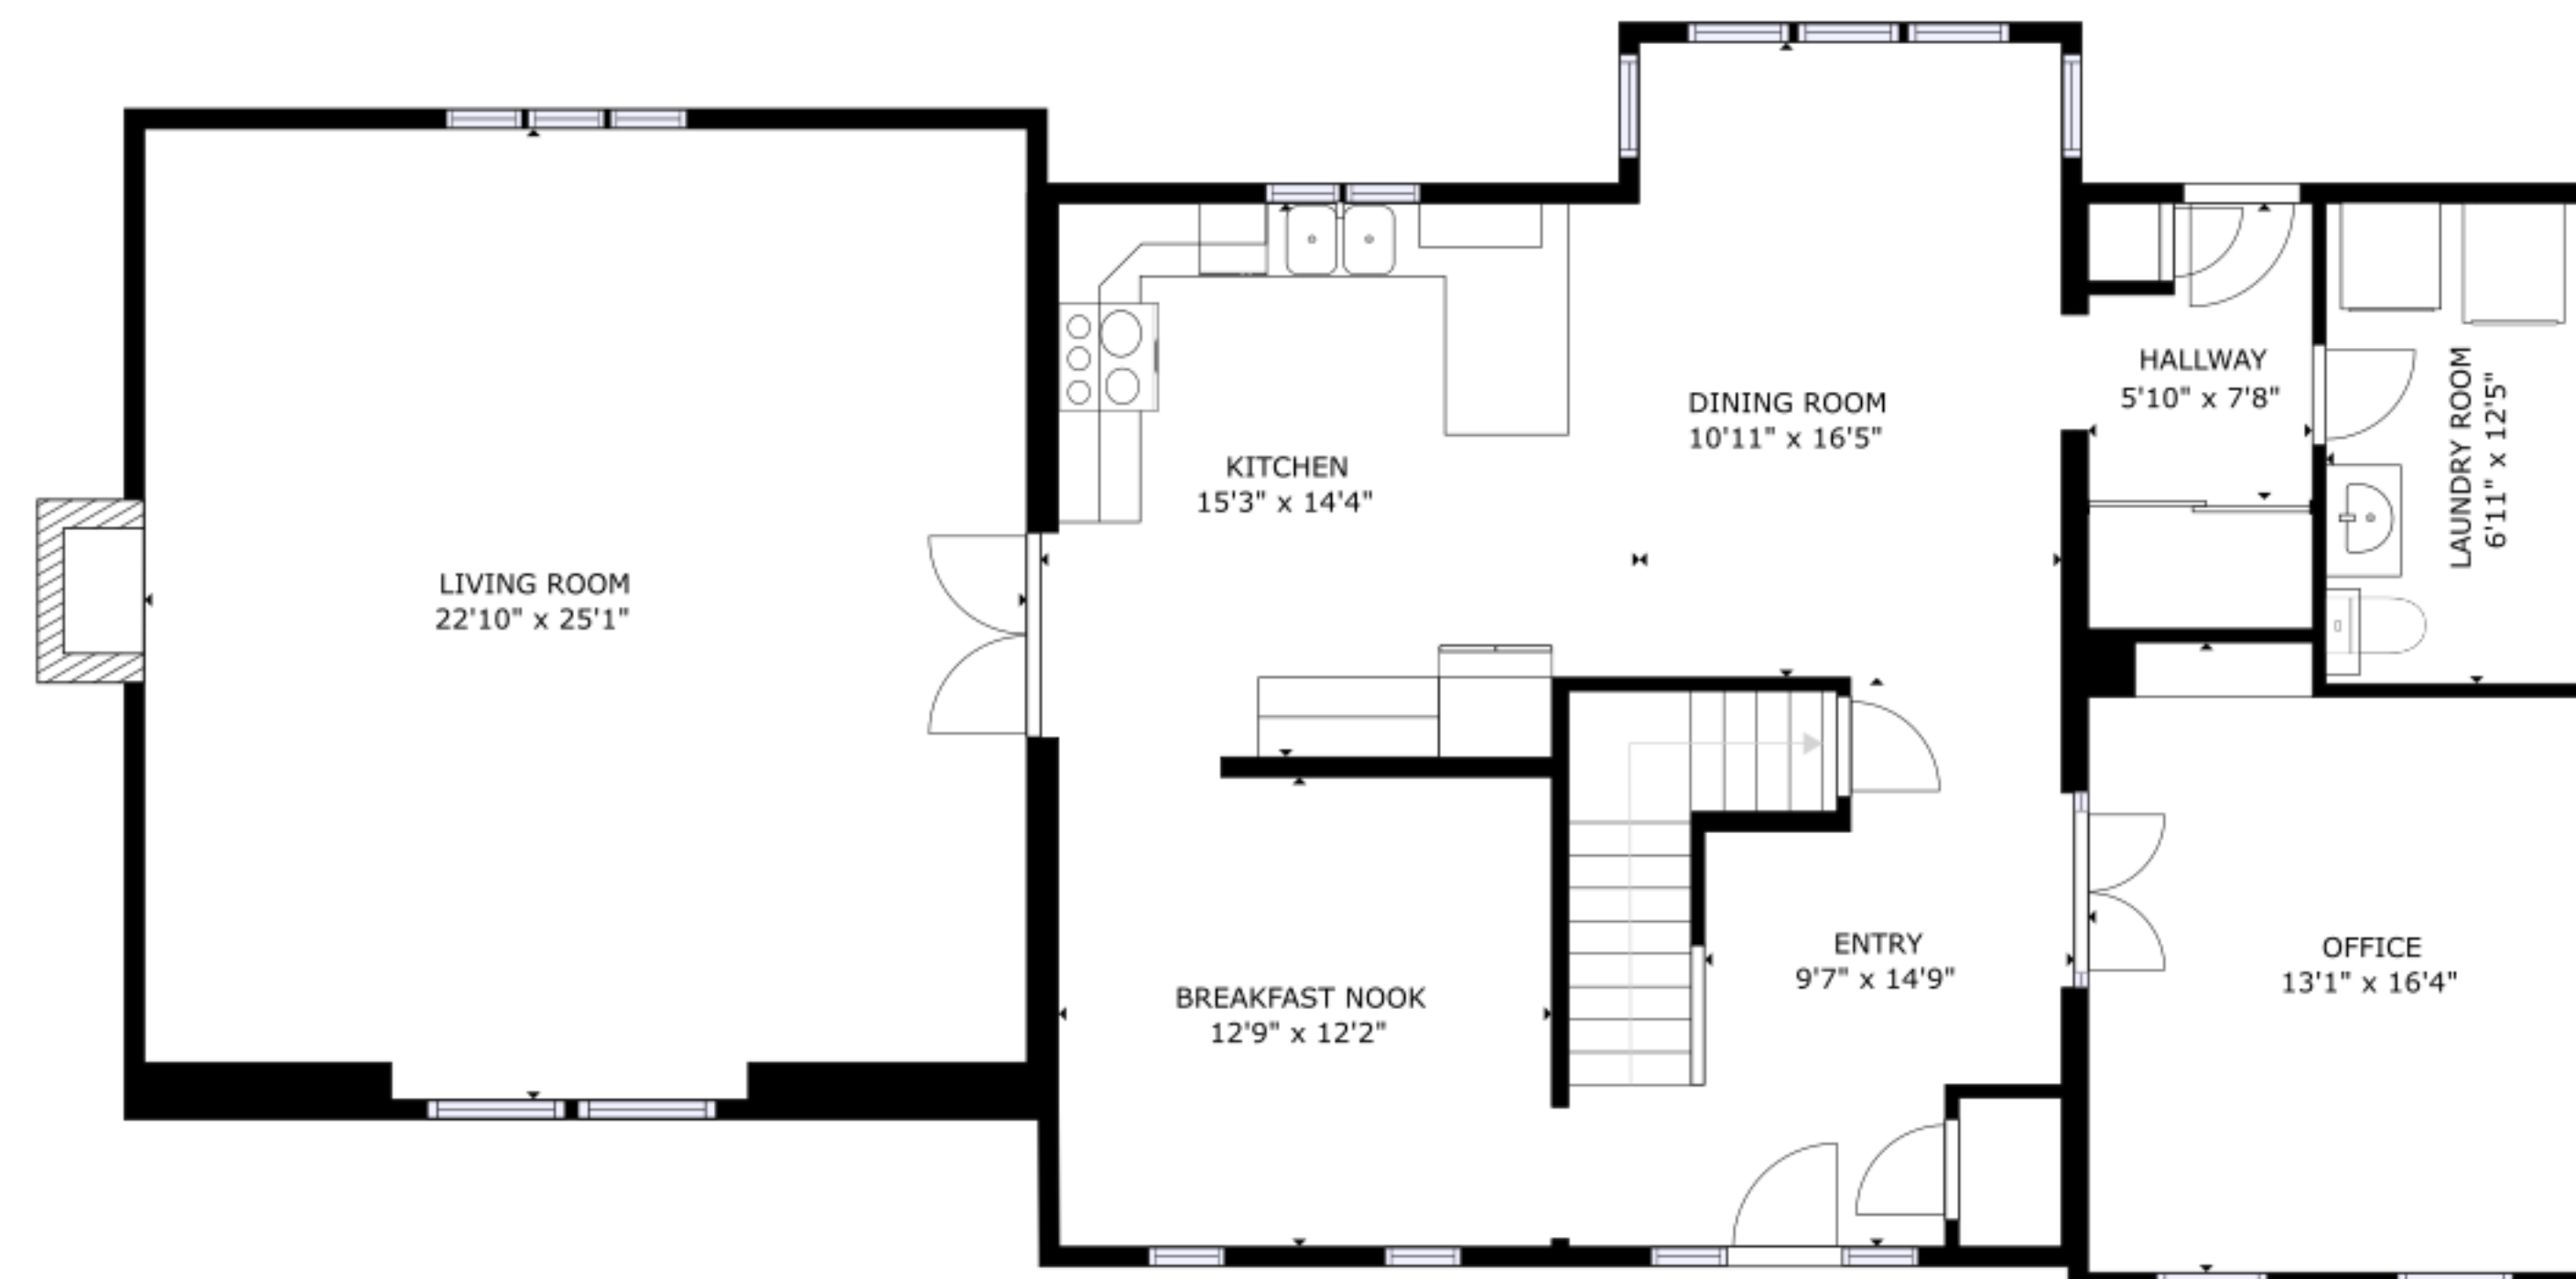

FLOOR 1

FLOOR 2

FLOOR 3

GROSS INTERNAL AREA  
 FLOOR 1: 1013 sq ft, FLOOR 2: 1712 sq ft, FLOOR 3: 1126 sq ft  
 EXCLUDED AREAS; GARAGE: 147 sq ft  
 TOTAL: 3851 sq ft  
 SIZES AND DIMENSIONS ARE APPROXIMATE, ACTUAL MAY VARY.