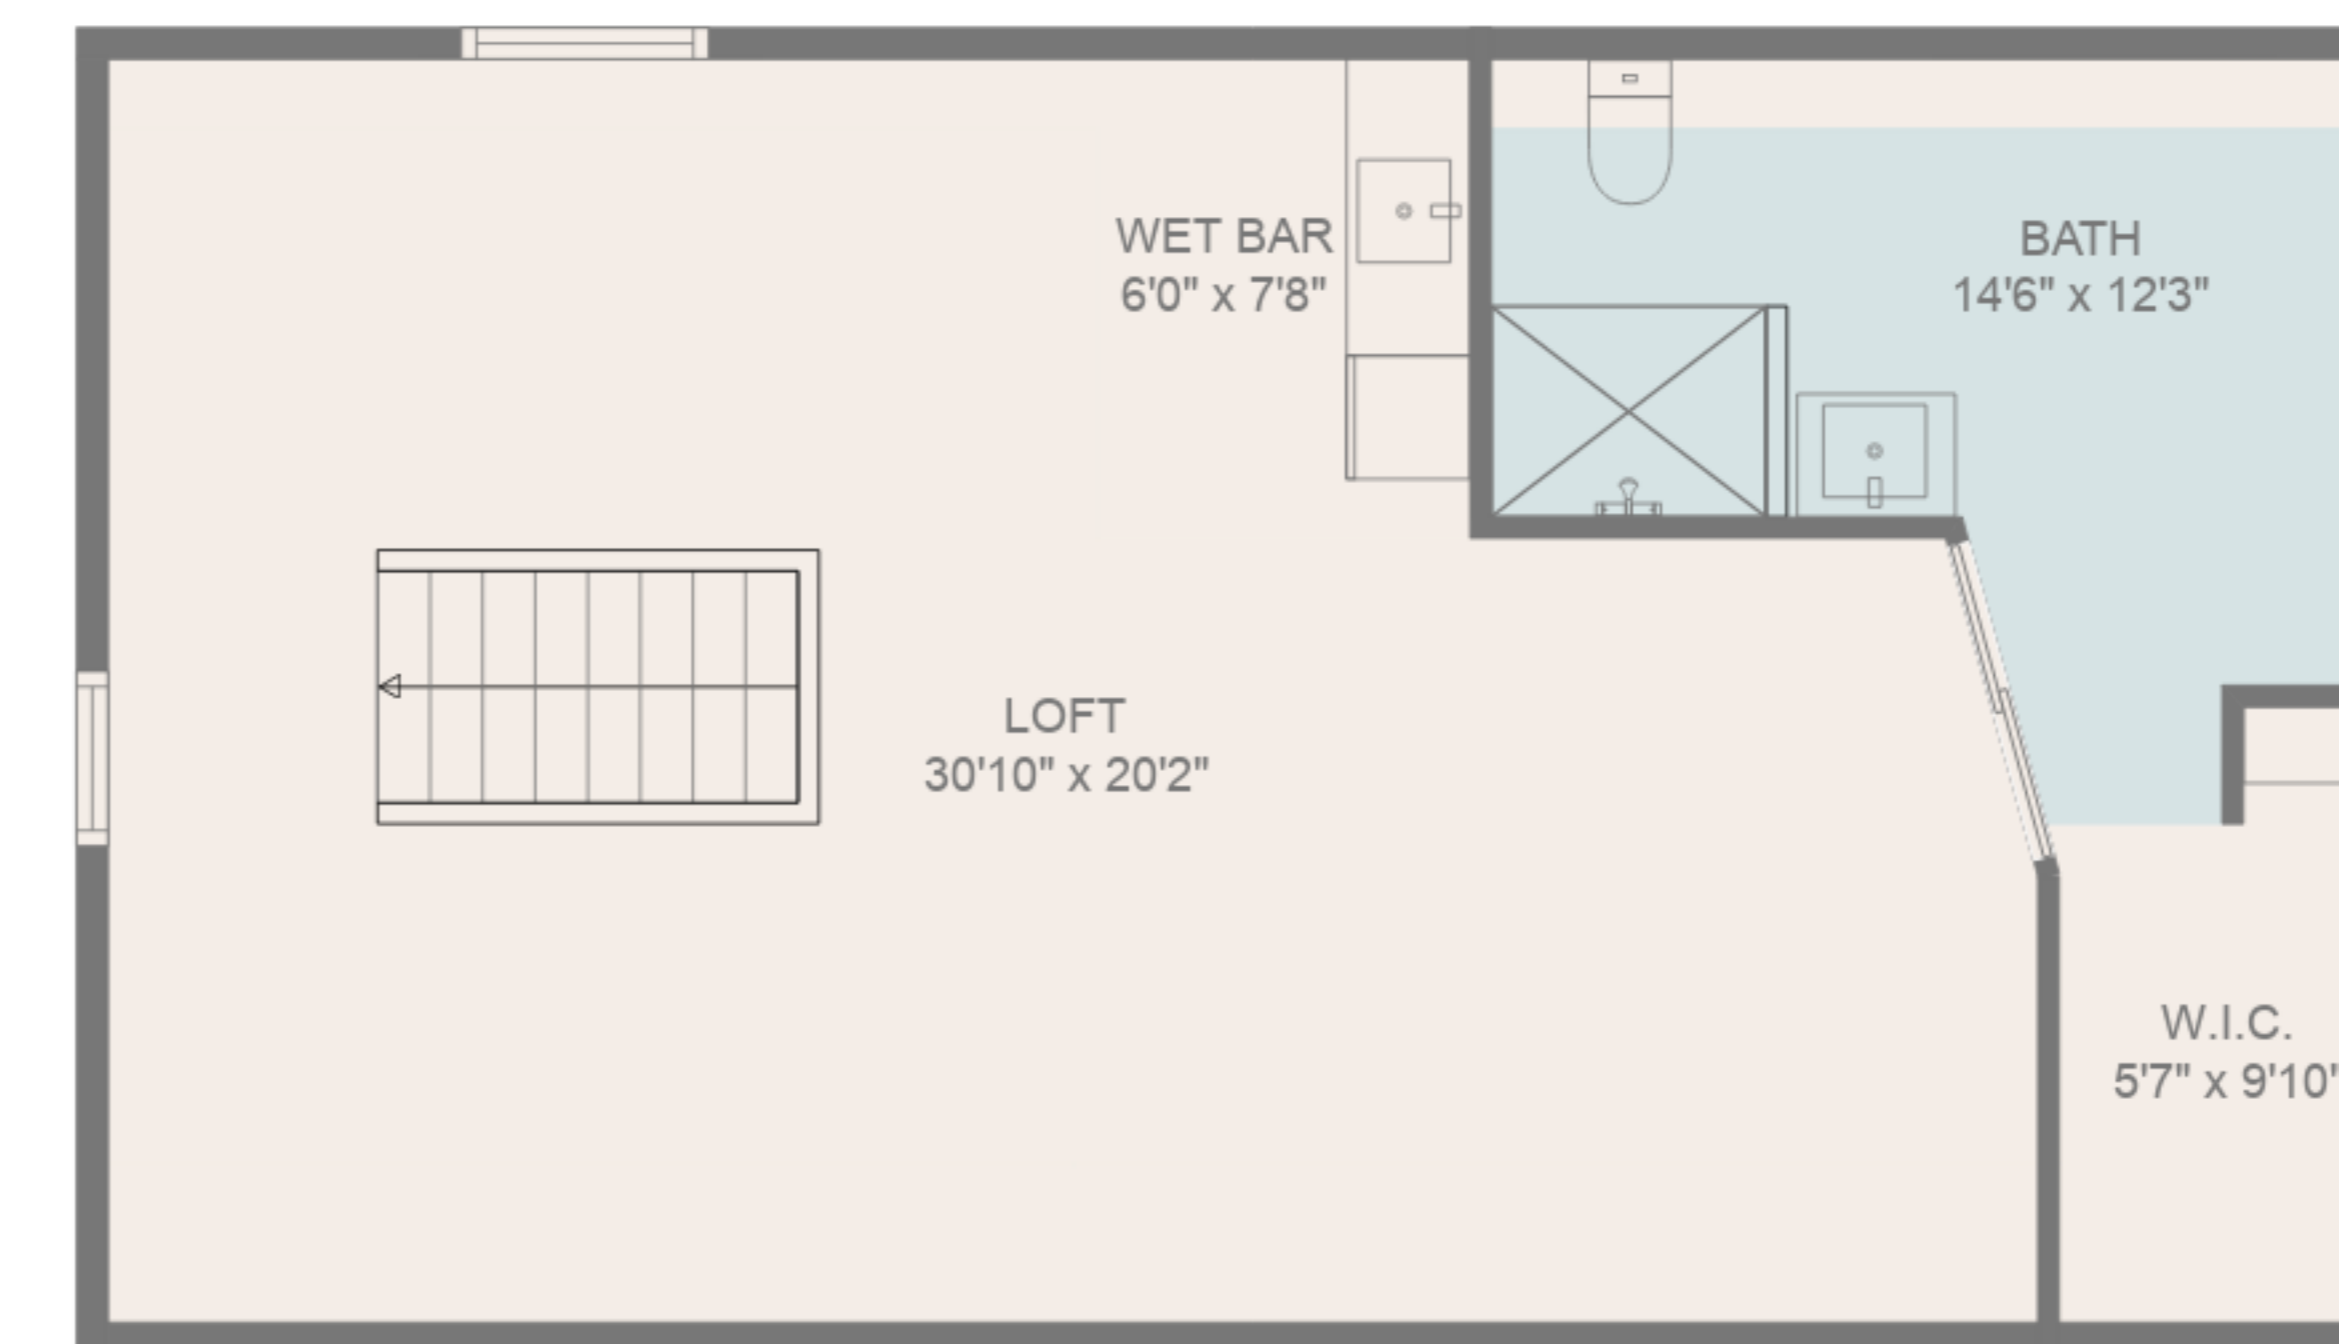

FLOOR PLAN CREATED BY CUBICASA APP. MEASUREMENTS DEEMED HIGHLY RELIABLE BUT NOT GUARANTEED.

TOTAL: 5521 sq. ft
 BELOW GROUND: 1483 sq. ft, FLOOR 2: 1684 sq. ft, FLOOR 3: 1708 sq. ft, FLOOR 4: 646 sq. ft
 EXCLUDED AREAS: LOWER GARAGE: 621 sq. ft, ELECTRICAL ROOM: 183 sq. ft, UPPER GARAGE: 588 sq. ft,
 FIREPLACE: 8 sq. ft, OPEN TO BELOW: 344 sq. ft, LOW CEILING: 92 sq. ft

FLOOR PLAN CREATED BY CUBICASA APP. MEASUREMENTS DEEMED HIGHLY RELIABLE BUT NOT GUARANTEED.

FLOOR 2

FLOOR 3

FLOOR 1

FLOOR 4

TOTAL: 5521 sq. ft
 BELOW GROUND: 1483 sq. ft, FLOOR 2: 1684 sq. ft, FLOOR 3: 1708 sq. ft, FLOOR 4: 646 sq. ft
 EXCLUDED AREAS: LOWER GARAGE: 621 sq. ft, ELECTRICAL ROOM: 183 sq. ft, UPPER GARAGE: 588 sq. ft,
 FIREPLACE: 8 sq. ft, OPEN TO BELOW: 344 sq. ft, LOW CEILING: 92 sq. ft

FLOOR PLAN CREATED BY CUBICASA APP. MEASUREMENTS DEEMED HIGHLY RELIABLE BUT NOT GUARANTEED.