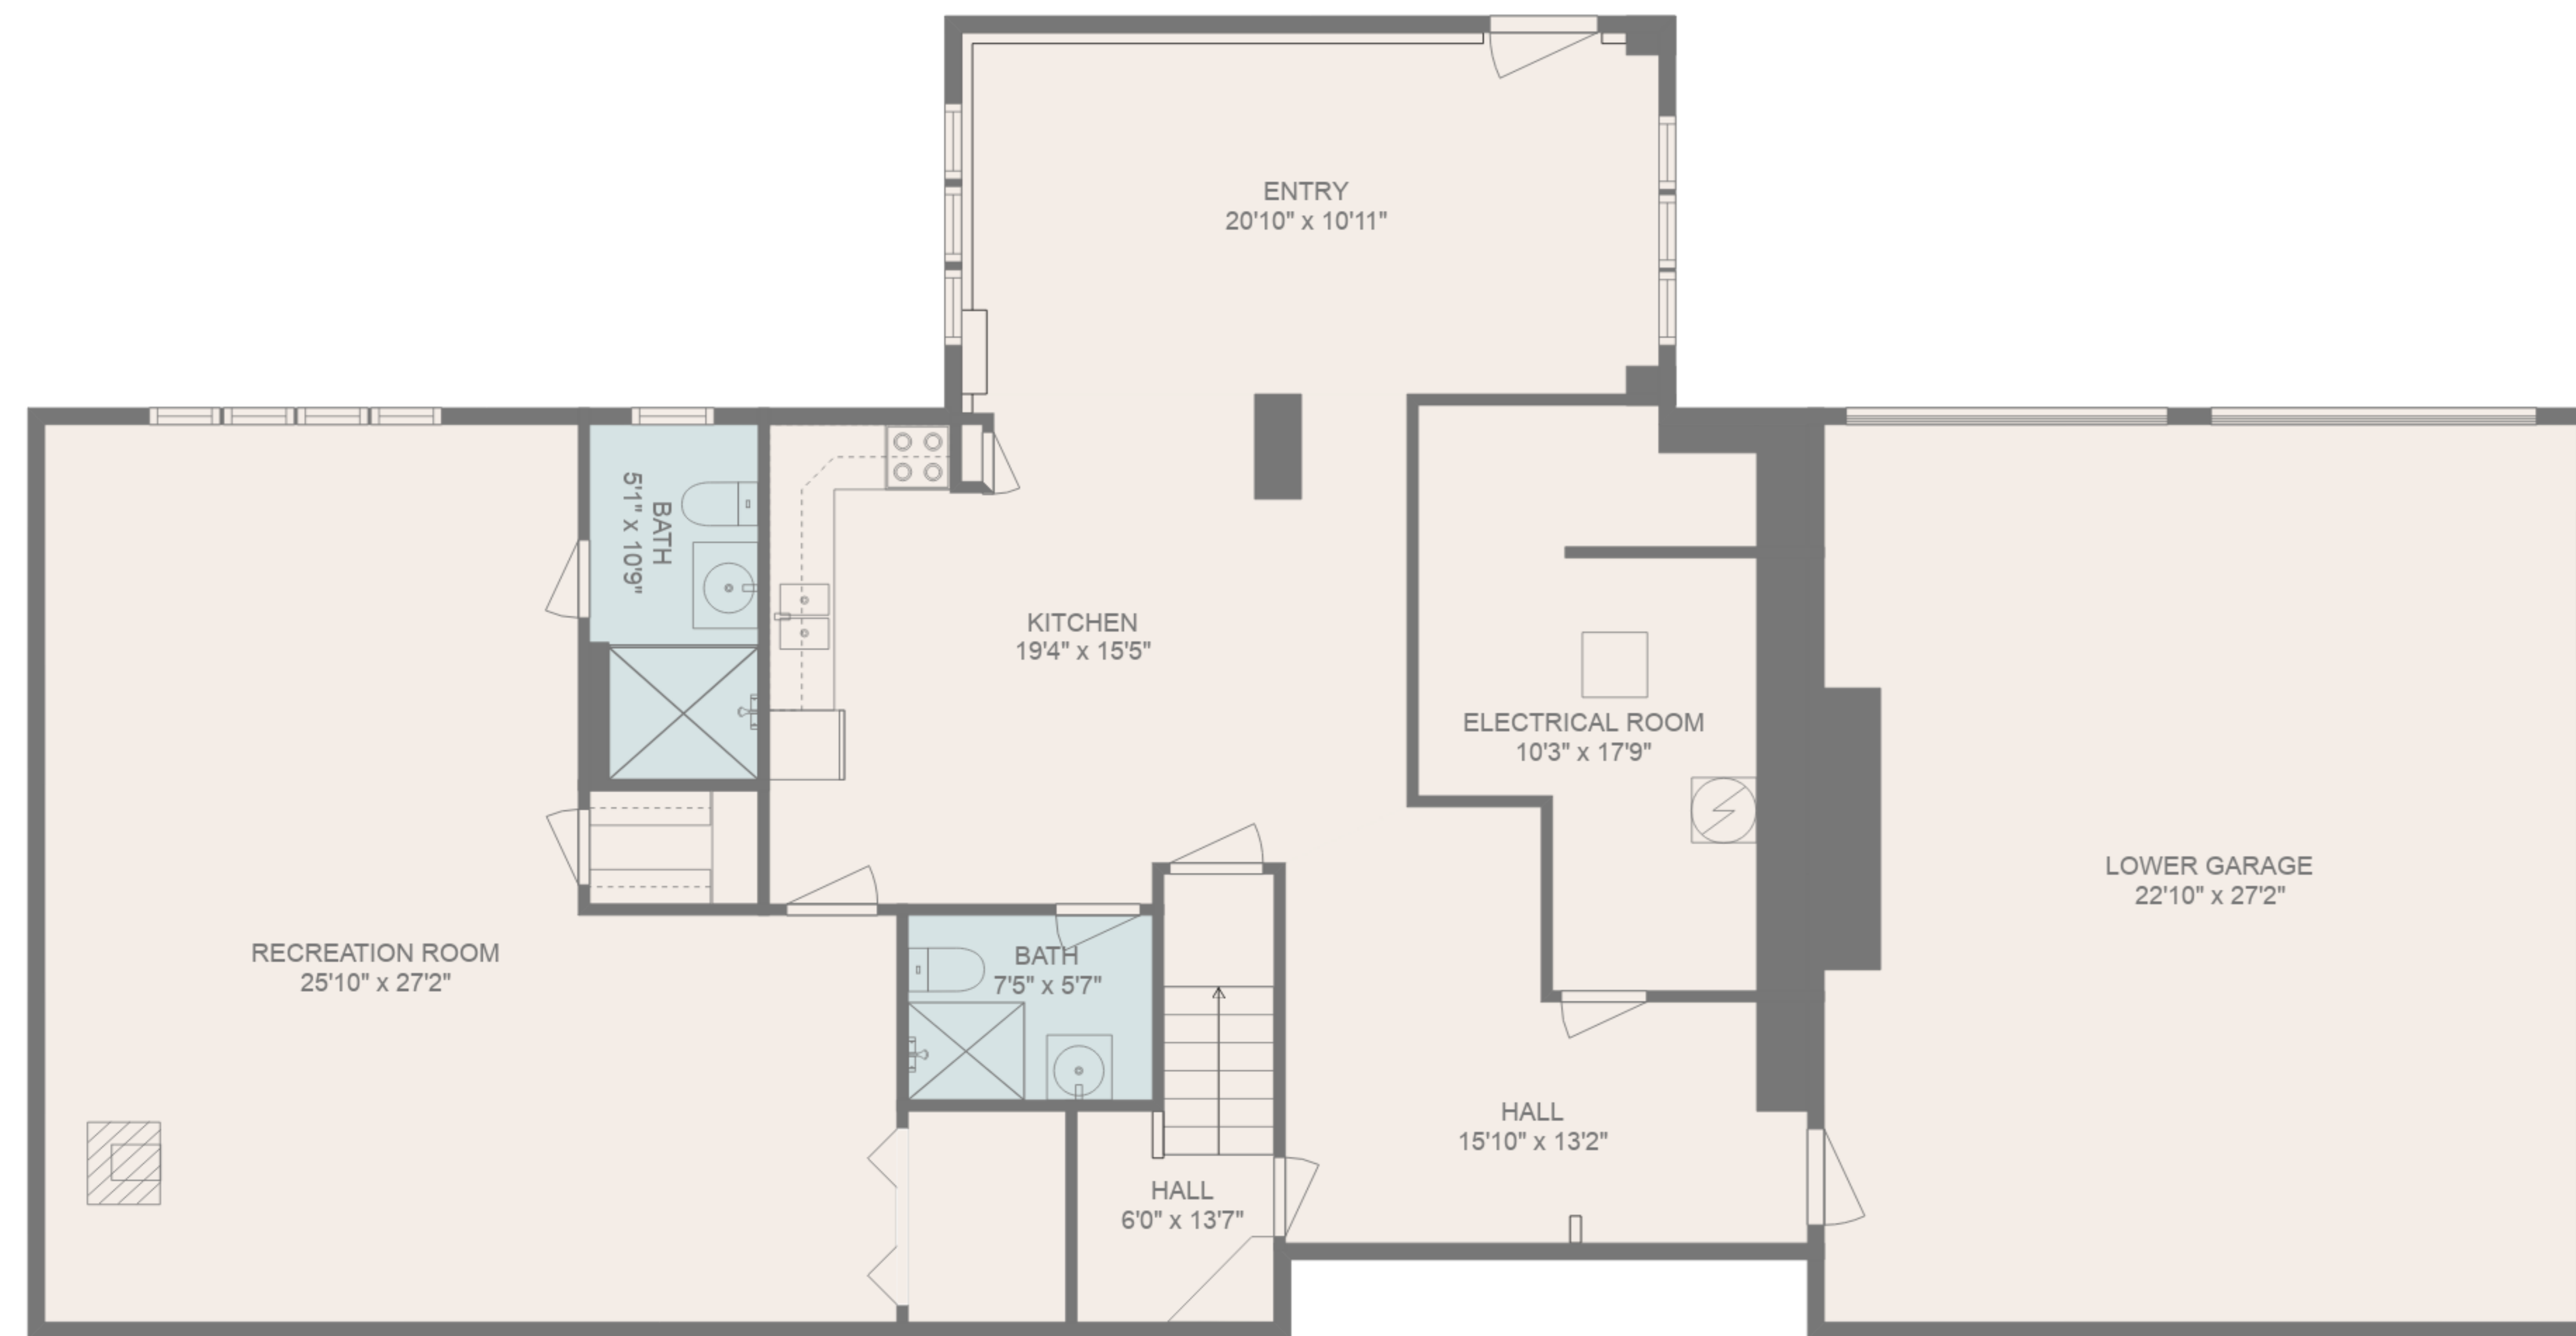

FLOOR PLAN CREATED BY CUBICASA APP. MEASUREMENTS DEEMED HIGHLY RELIABLE BUT NOT GUARANTEED.

TOTAL: 5521 sq. ft
 BELOW GROUND: 1483 sq. ft, FLOOR 2: 1684 sq. ft, FLOOR 3: 1708 sq. ft, FLOOR 4: 646 sq. ft
 EXCLUDED AREAS: LOWER GARAGE: 621 sq. ft, ELECTRICAL ROOM: 183 sq. ft, UPPER GARAGE: 588 sq. ft,
 FIREPLACE: 8 sq. ft, OPEN TO BELOW: 344 sq. ft, LOW CEILING: 92 sq. ft

FLOOR PLAN CREATED BY CUBICASA APP. MEASUREMENTS DEEMED HIGHLY RELIABLE BUT NOT GUARANTEED.

FLOOR 2

FLOOR 3

FLOOR 1

FLOOR 4

TOTAL: 5521 sq. ft
 BELOW GROUND: 1483 sq. ft, FLOOR 2: 1684 sq. ft, FLOOR 3: 1708 sq. ft, FLOOR 4: 646 sq. ft
 EXCLUDED AREAS: LOWER GARAGE: 621 sq. ft, ELECTRICAL ROOM: 183 sq. ft, UPPER GARAGE: 588 sq. ft,
 FIREPLACE: 8 sq. ft, OPEN TO BELOW: 344 sq. ft, LOW CEILING: 92 sq. ft

FLOOR PLAN CREATED BY CUBICASA APP. MEASUREMENTS DEEMED HIGHLY RELIABLE BUT NOT GUARANTEED.