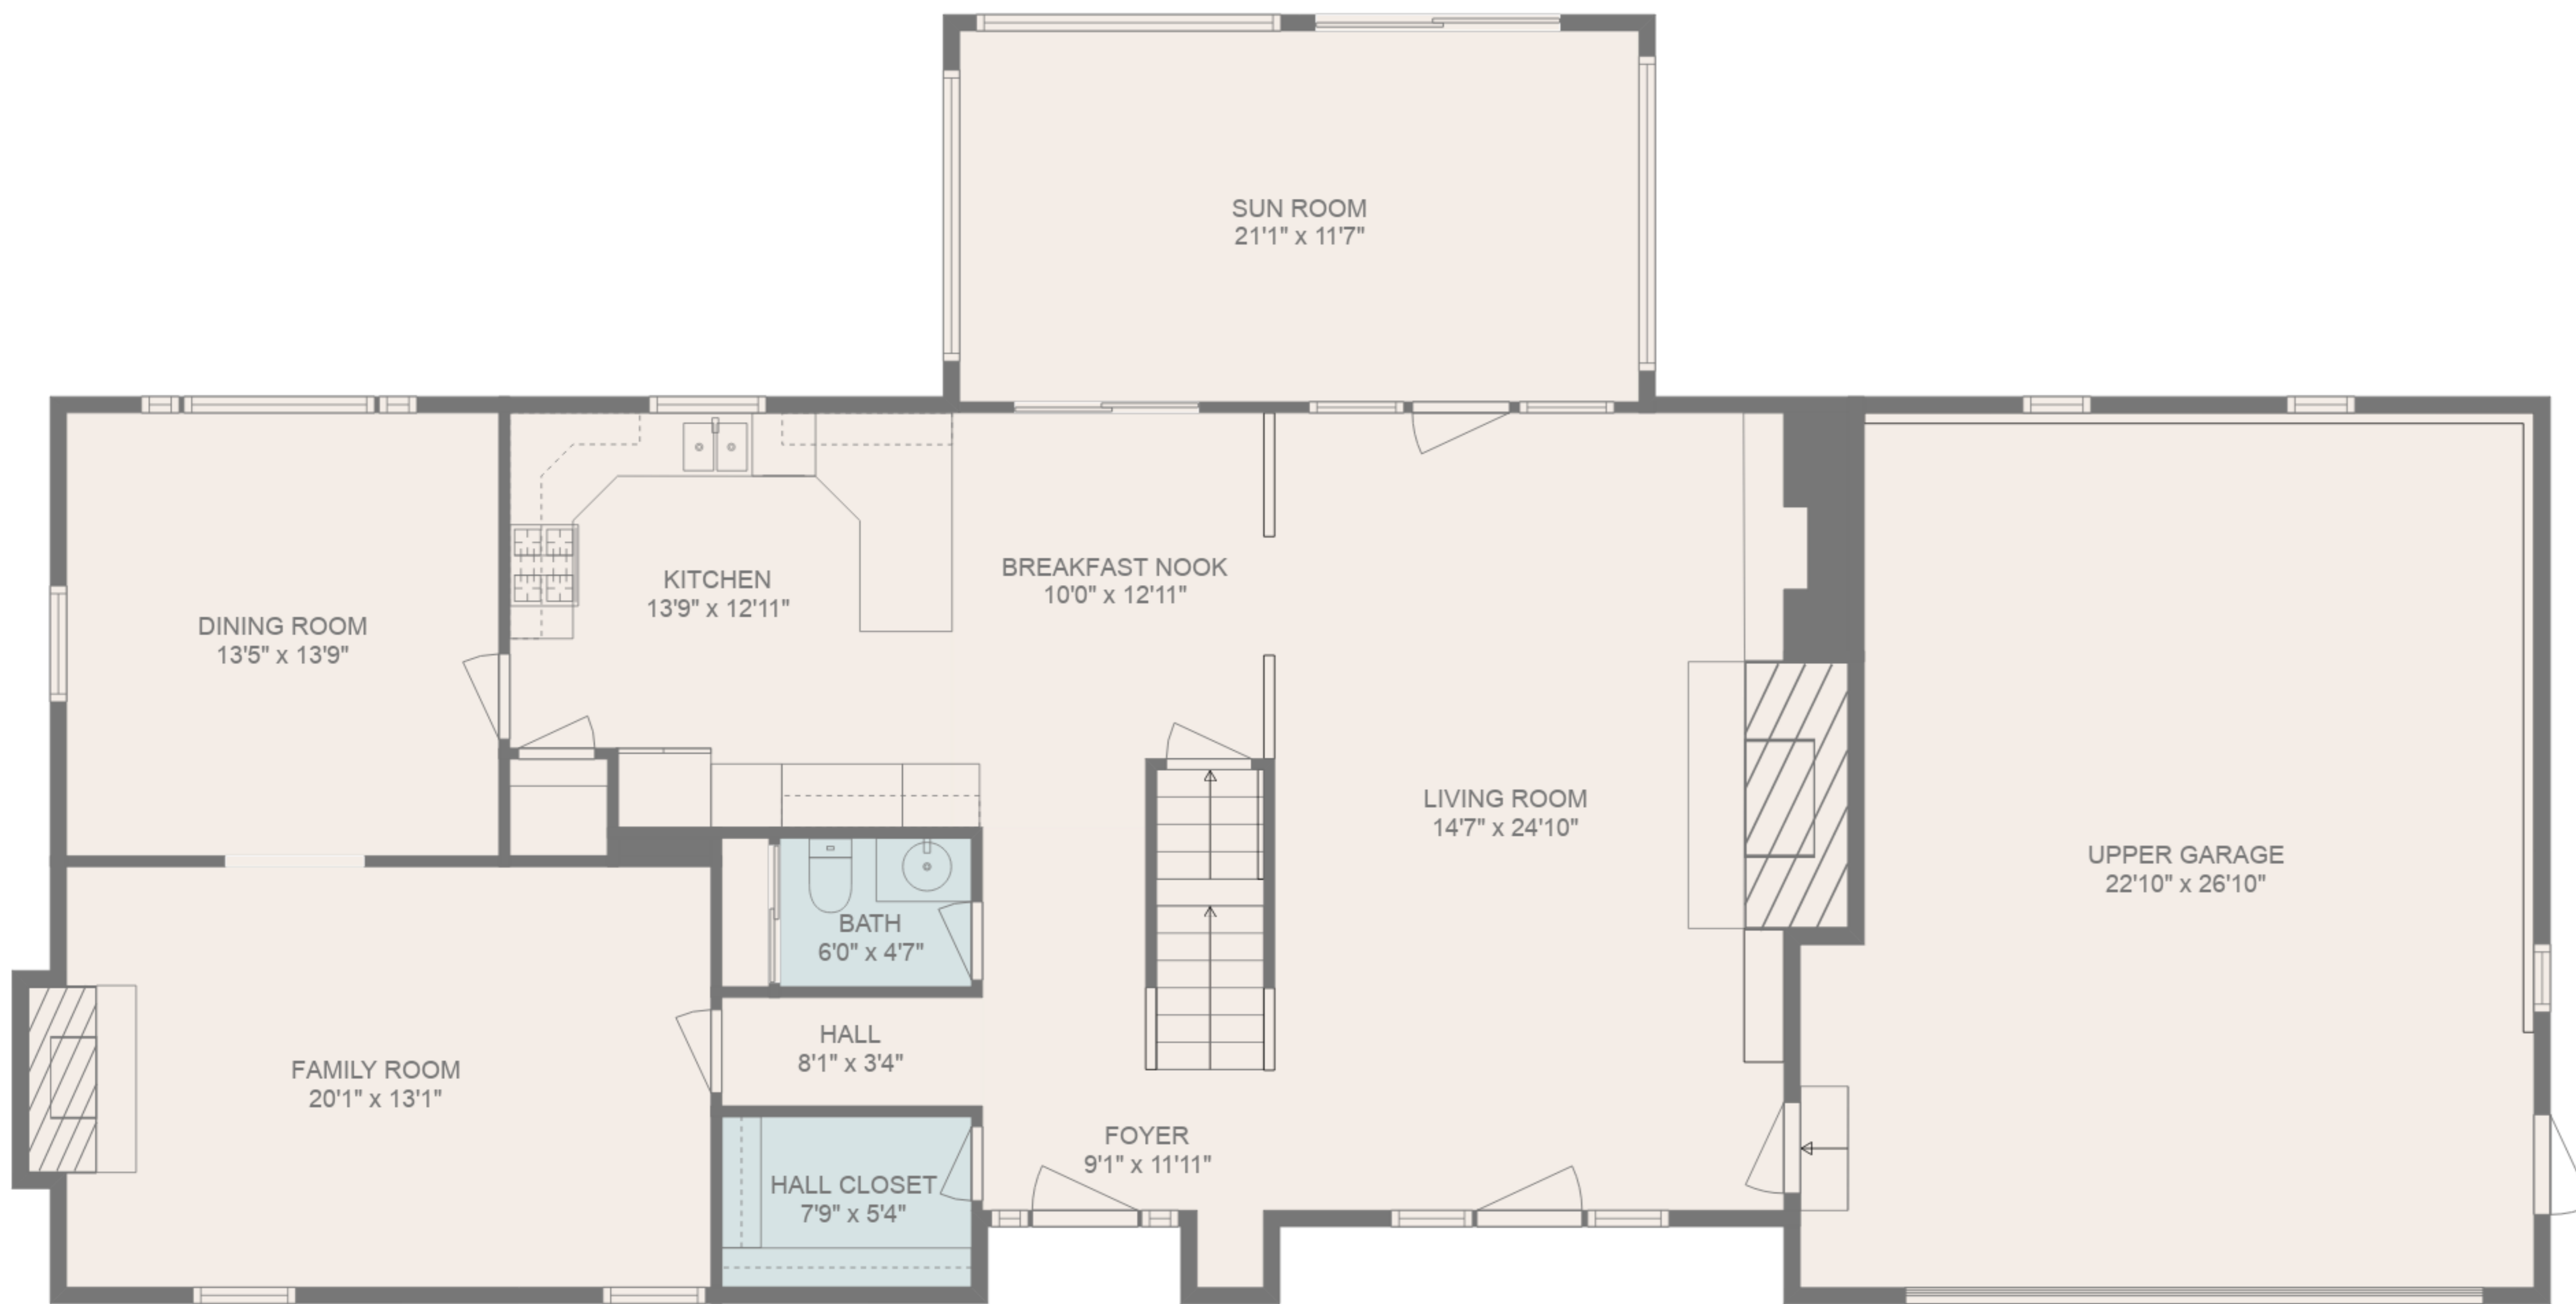

FLOOR PLAN CREATED BY CUBICASA APP. MEASUREMENTS DEEMED HIGHLY RELIABLE BUT NOT GUARANTEED.

TOTAL: 5521 sq. ft
 BELOW GROUND: 1483 sq. ft, FLOOR 2: 1684 sq. ft, FLOOR 3: 1708 sq. ft, FLOOR 4: 646 sq. ft
 EXCLUDED AREAS: LOWER GARAGE: 621 sq. ft, ELECTRICAL ROOM: 183 sq. ft, UPPER GARAGE: 588 sq. ft,
 FIREPLACE: 8 sq. ft, OPEN TO BELOW: 344 sq. ft, LOW CEILING: 92 sq. ft

FLOOR PLAN CREATED BY CUBICASA APP. MEASUREMENTS DEEMED HIGHLY RELIABLE BUT NOT GUARANTEED.

FLOOR 2

FLOOR 3

FLOOR 1

FLOOR 4

TOTAL: 5521 sq. ft
 BELOW GROUND: 1483 sq. ft, FLOOR 2: 1684 sq. ft, FLOOR 3: 1708 sq. ft, FLOOR 4: 646 sq. ft
 EXCLUDED AREAS: LOWER GARAGE: 621 sq. ft, ELECTRICAL ROOM: 183 sq. ft, UPPER GARAGE: 588 sq. ft,
 FIREPLACE: 8 sq. ft, OPEN TO BELOW: 344 sq. ft, LOW CEILING: 92 sq. ft

FLOOR PLAN CREATED BY CUBICASA APP. MEASUREMENTS DEEMED HIGHLY RELIABLE BUT NOT GUARANTEED.