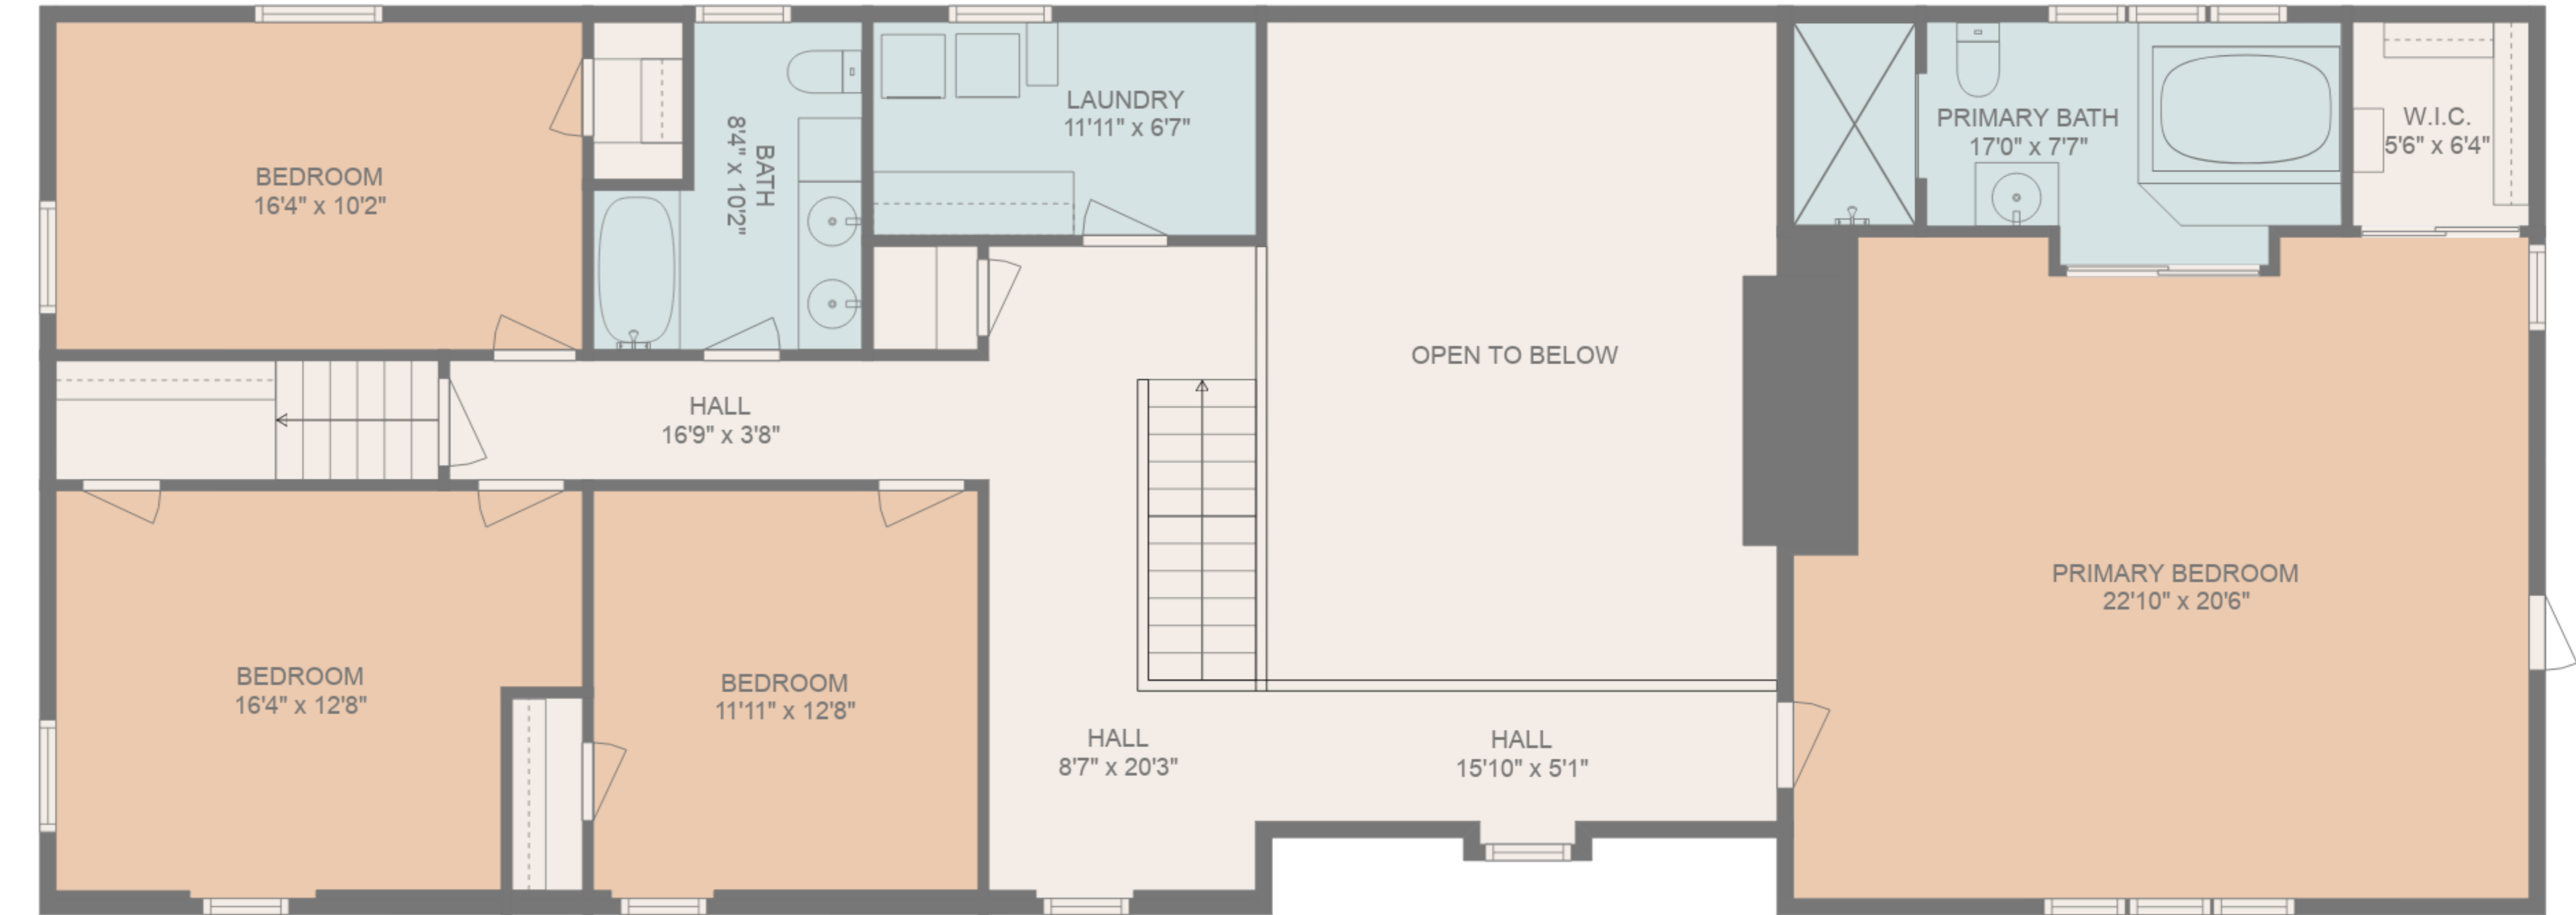

FLOOR PLAN CREATED BY CUBICASA APP. MEASUREMENTS DEEMED HIGHLY RELIABLE BUT NOT GUARANTEED.

TOTAL: 5521 sq. ft
 BELOW GROUND: 1483 sq. ft, FLOOR 2: 1684 sq. ft, FLOOR 3: 1708 sq. ft, FLOOR 4: 646 sq. ft
 EXCLUDED AREAS: LOWER GARAGE: 621 sq. ft, ELECTRICAL ROOM: 183 sq. ft, UPPER GARAGE: 588 sq. ft,
 FIREPLACE: 8 sq. ft, OPEN TO BELOW: 344 sq. ft, LOW CEILING: 92 sq. ft

FLOOR PLAN CREATED BY CUBICASA APP. MEASUREMENTS DEEMED HIGHLY RELIABLE BUT NOT GUARANTEED.

FLOOR 2

FLOOR 3

FLOOR 1

FLOOR 4

TOTAL: 5521 sq. ft
 BELOW GROUND: 1483 sq. ft, FLOOR 2: 1684 sq. ft, FLOOR 3: 1708 sq. ft, FLOOR 4: 646 sq. ft
 EXCLUDED AREAS: LOWER GARAGE: 621 sq. ft, ELECTRICAL ROOM: 183 sq. ft, UPPER GARAGE: 588 sq. ft,
 FIREPLACE: 8 sq. ft, OPEN TO BELOW: 344 sq. ft, LOW CEILING: 92 sq. ft

FLOOR PLAN CREATED BY CUBICASA APP. MEASUREMENTS DEEMED HIGHLY RELIABLE BUT NOT GUARANTEED.