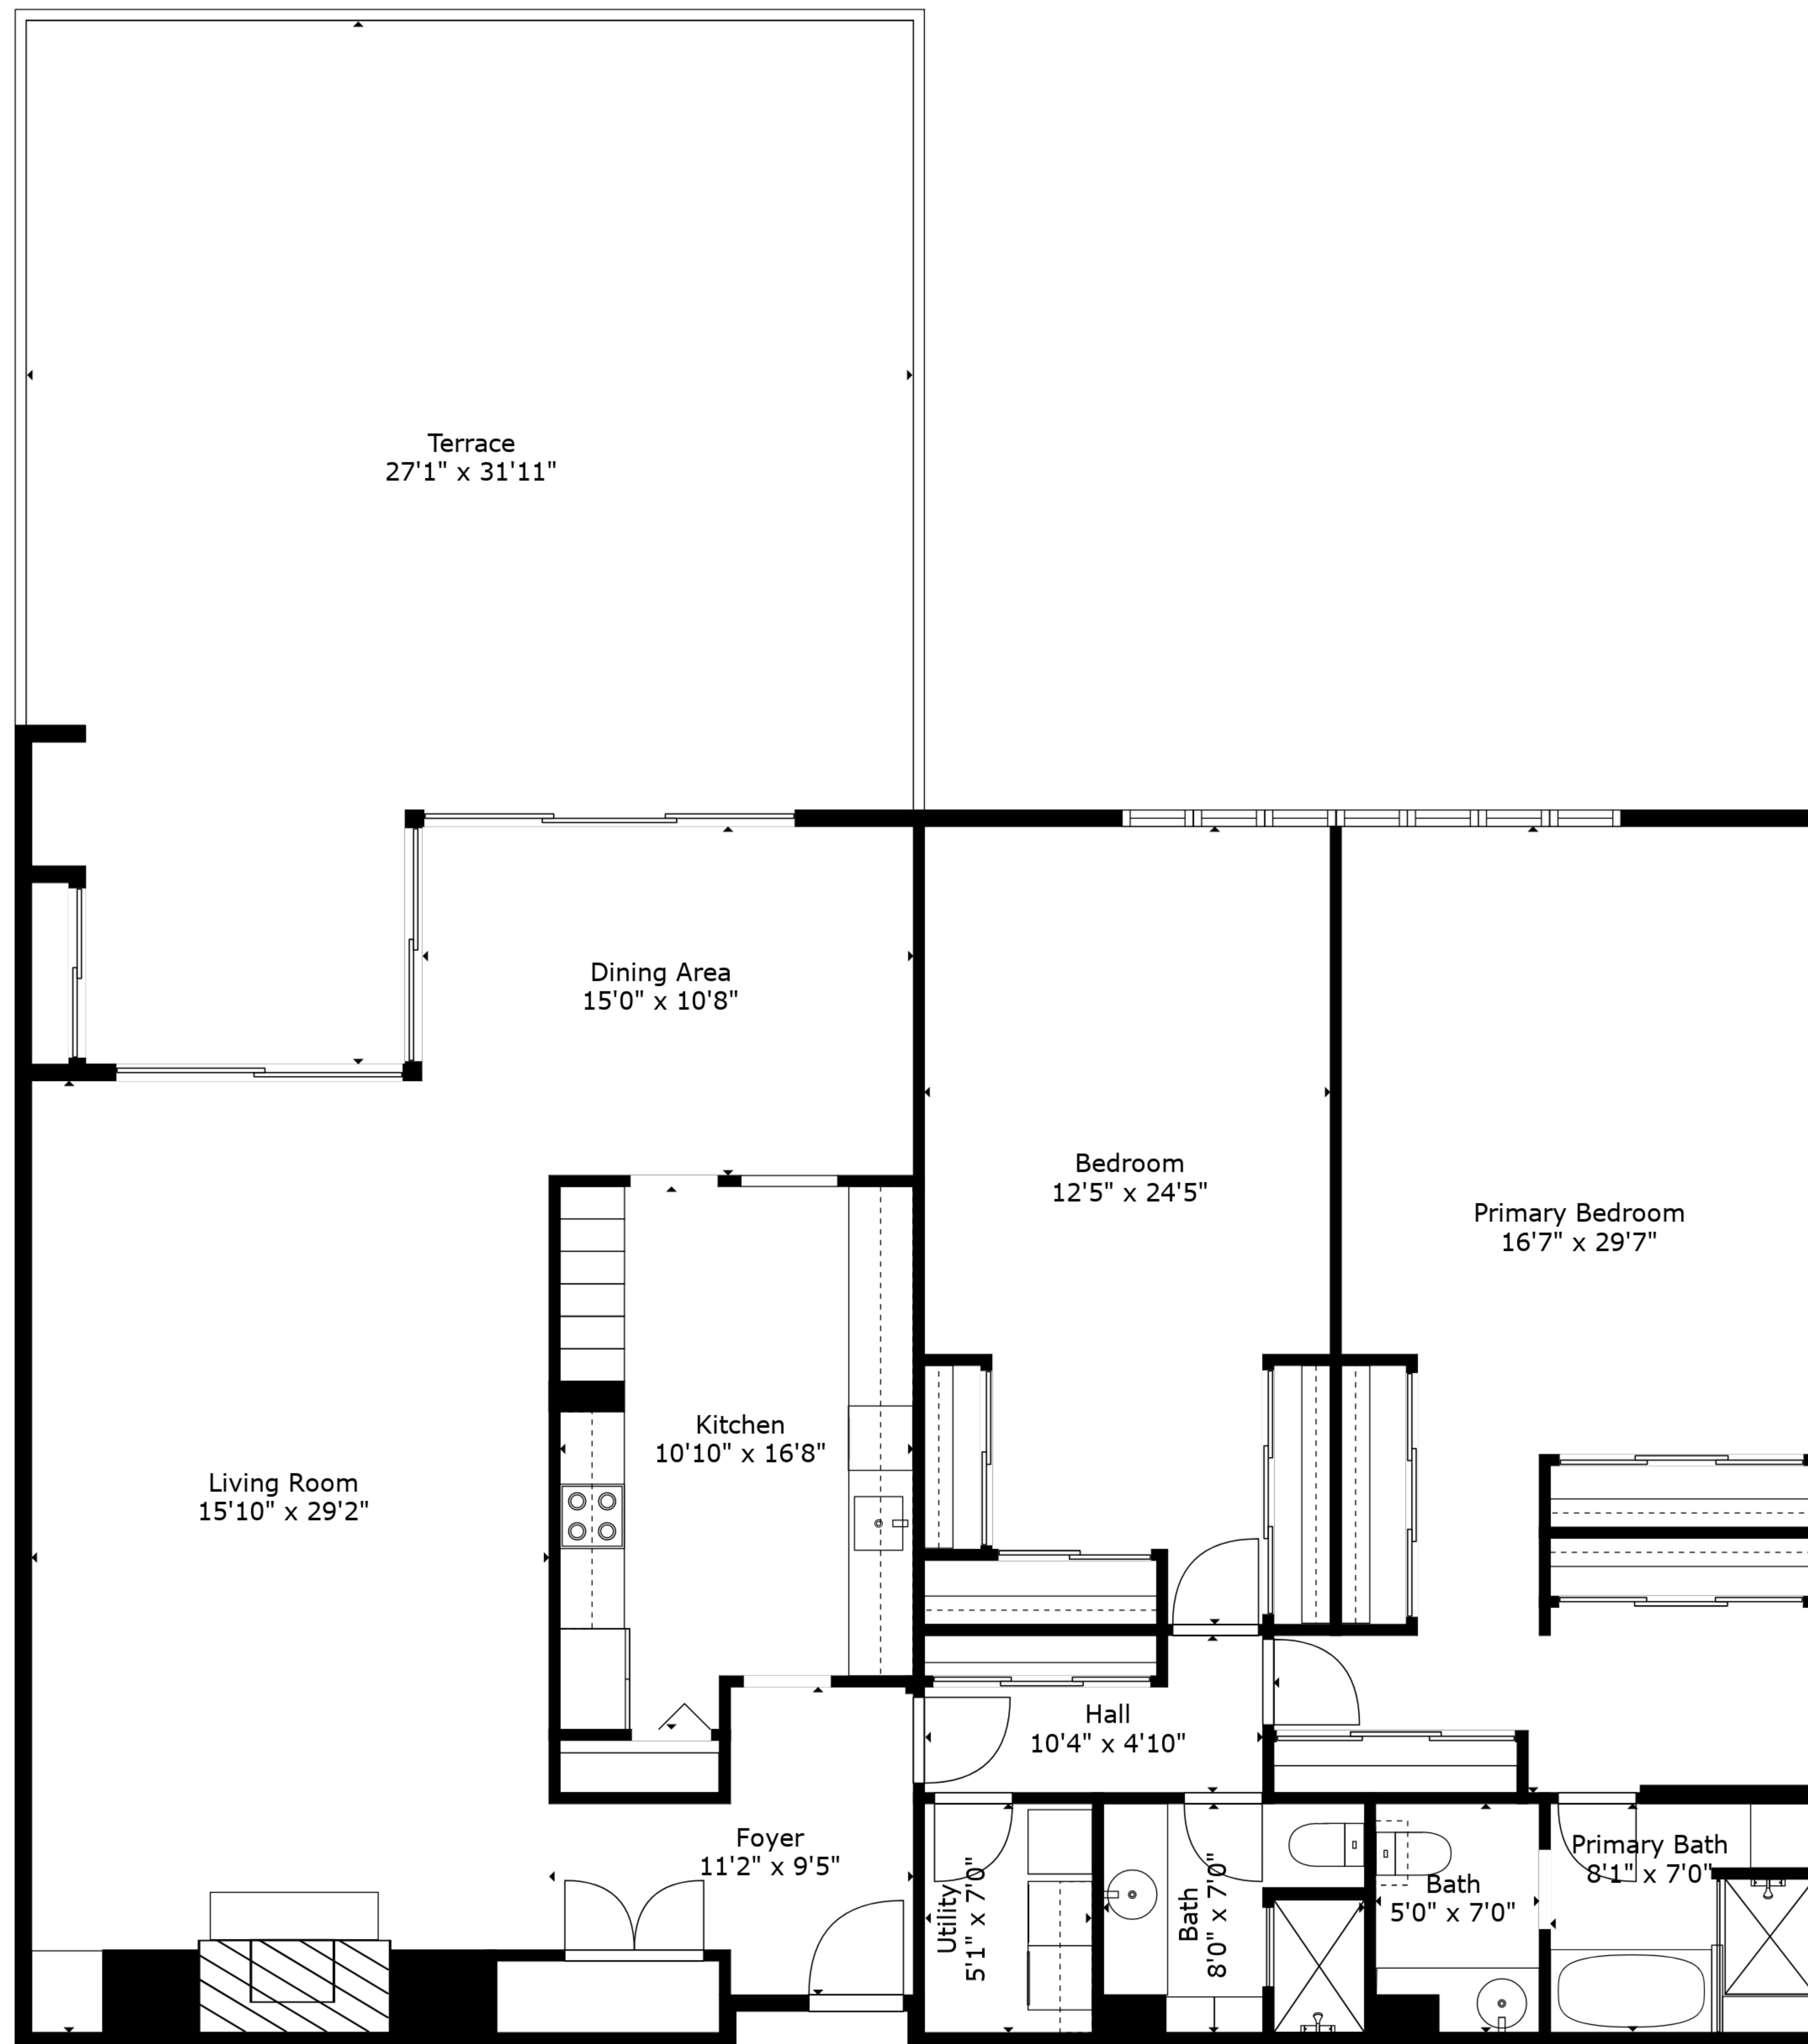

TOTAL: 1926 sq. ft
 BELOW GROUND: 1926 sq. ft
 EXCLUDED AREAS: TERRACE: 735 sq. ft

TOTAL: 1926 sq. ft
 BELOW GROUND: 1926 sq. ft
 EXCLUDED AREAS: TERRACE: 735 sq. ft