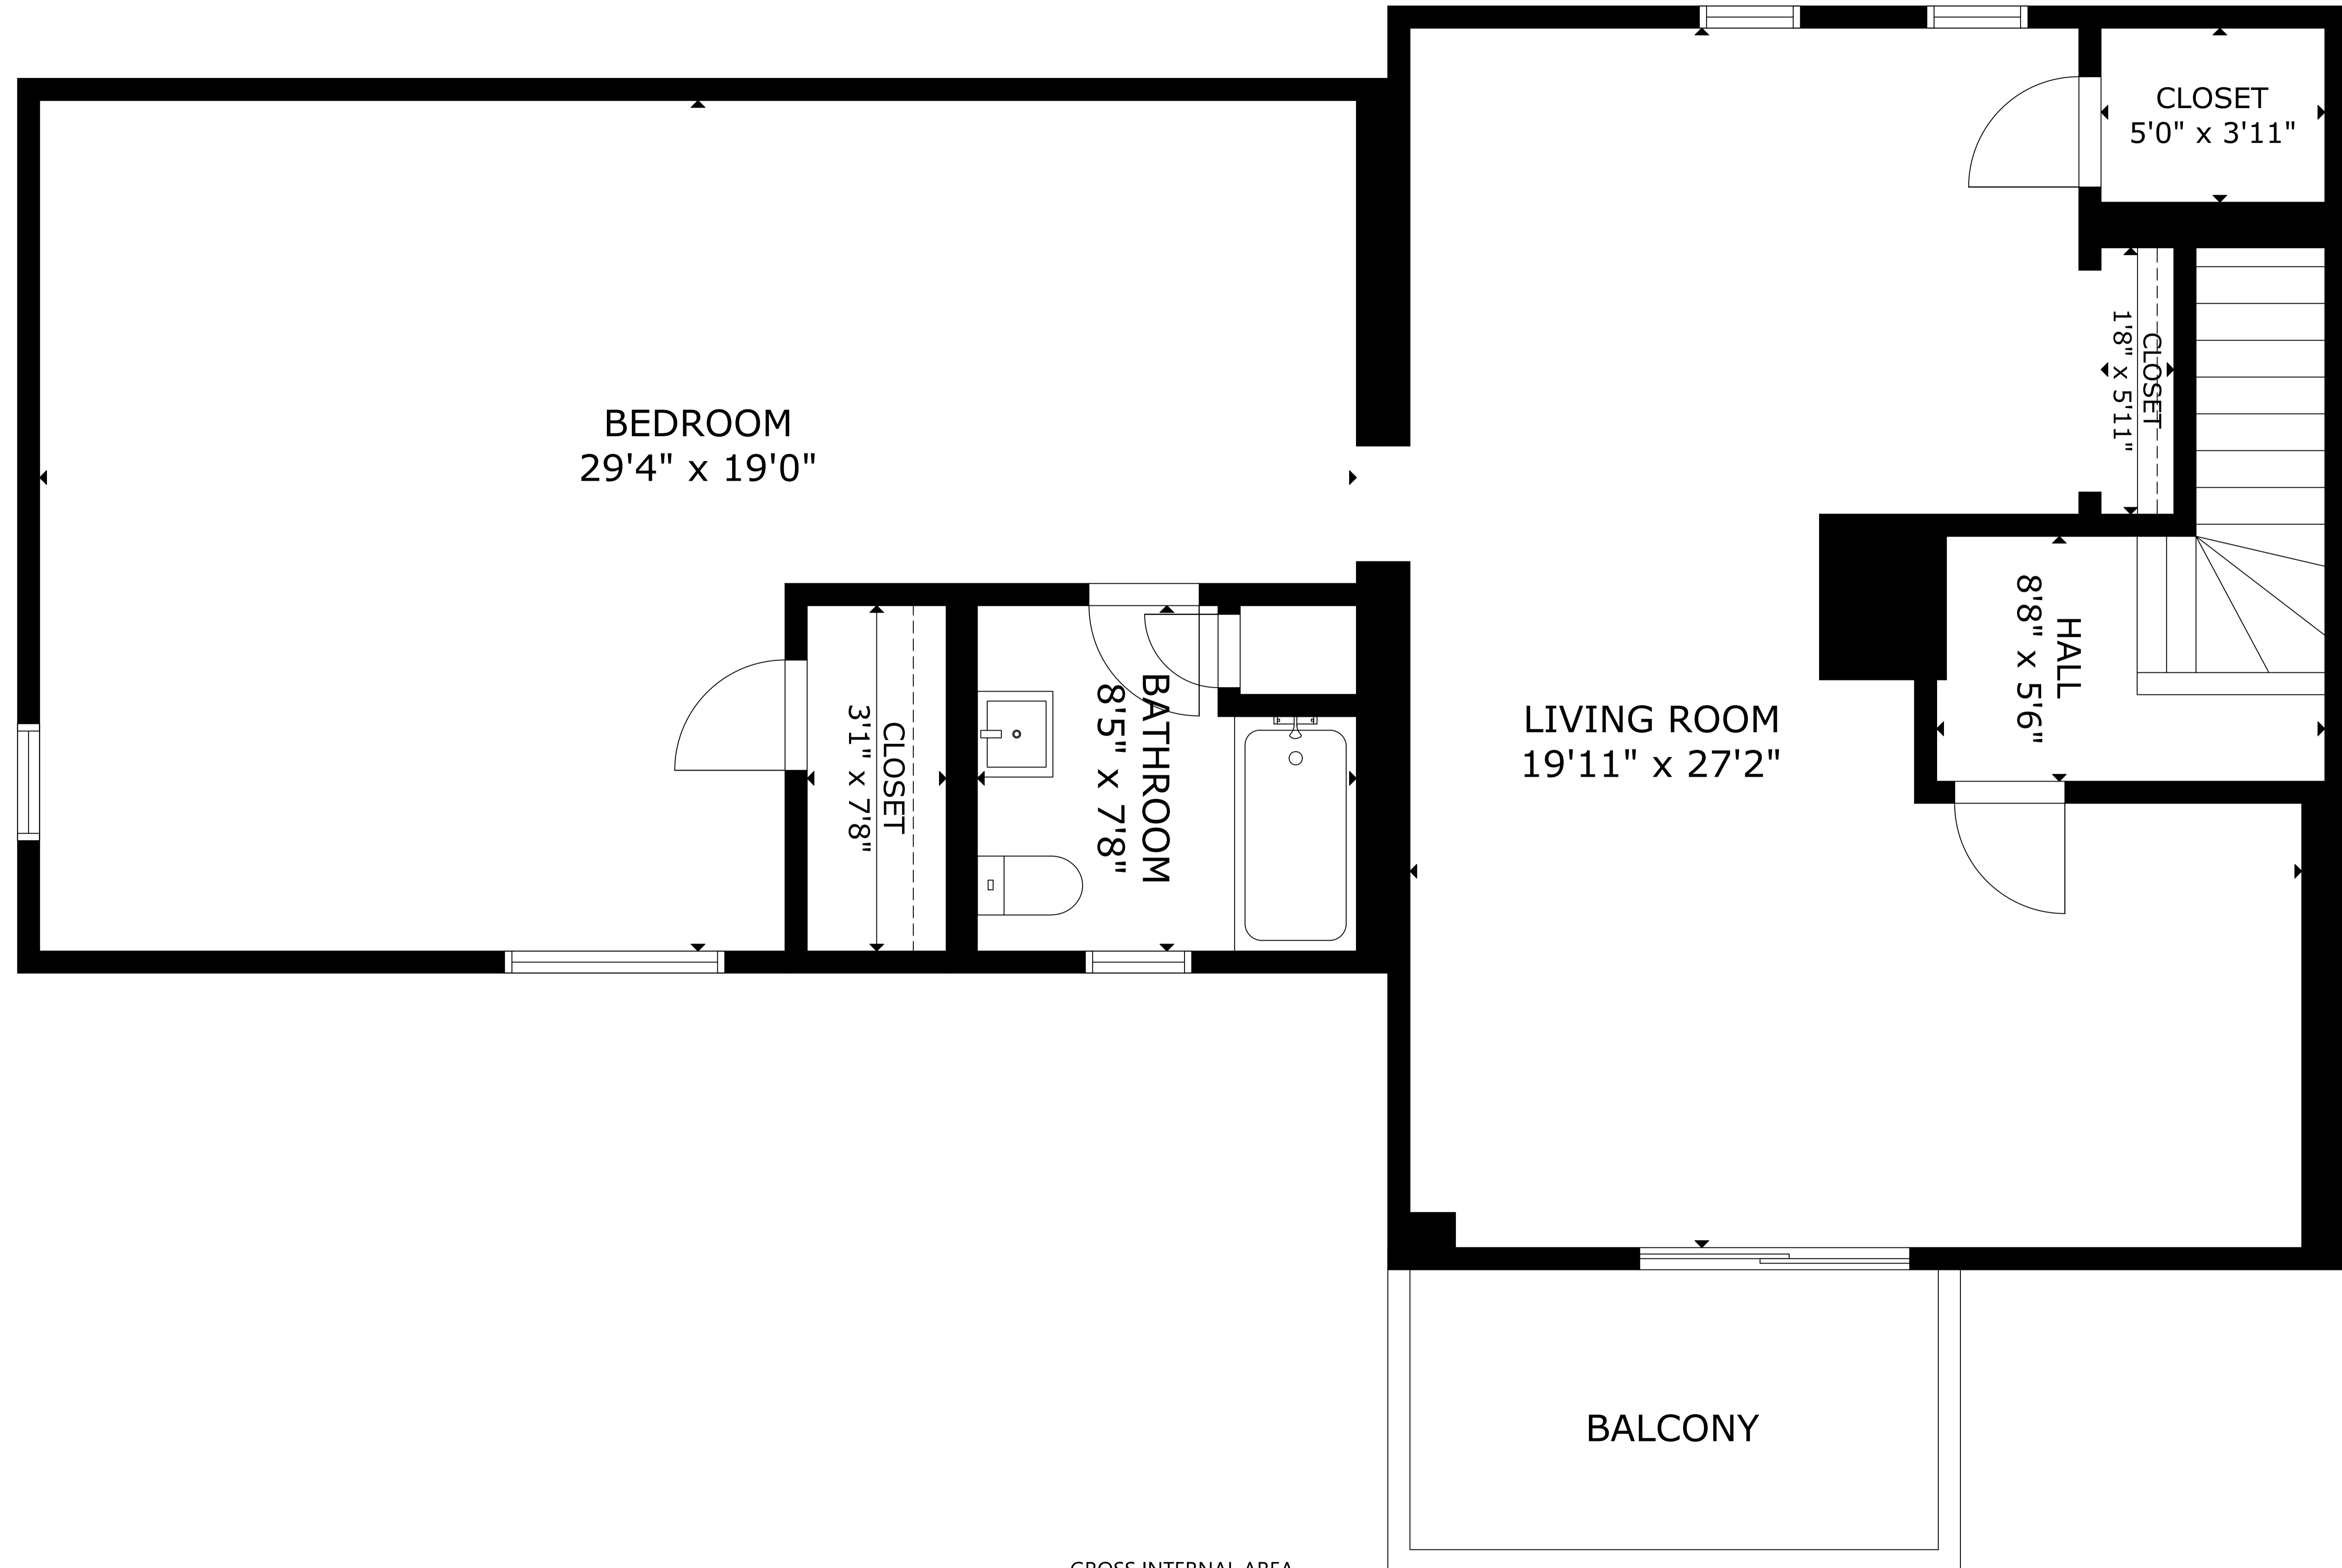

269 Plymouth St Middleboro

GROSS INTERNAL AREA
TOTAL: 2,578 sq ft

FLOOR 1: 1,450 sq ft, FLOOR 2: 1,128 sq ft
EXCLUDED AREAS: ENCLOSED PORCH: 107 sq ft

SIZE AND DIMENSIONS ARE APPROXIMATE, ACTUAL MAY VARY