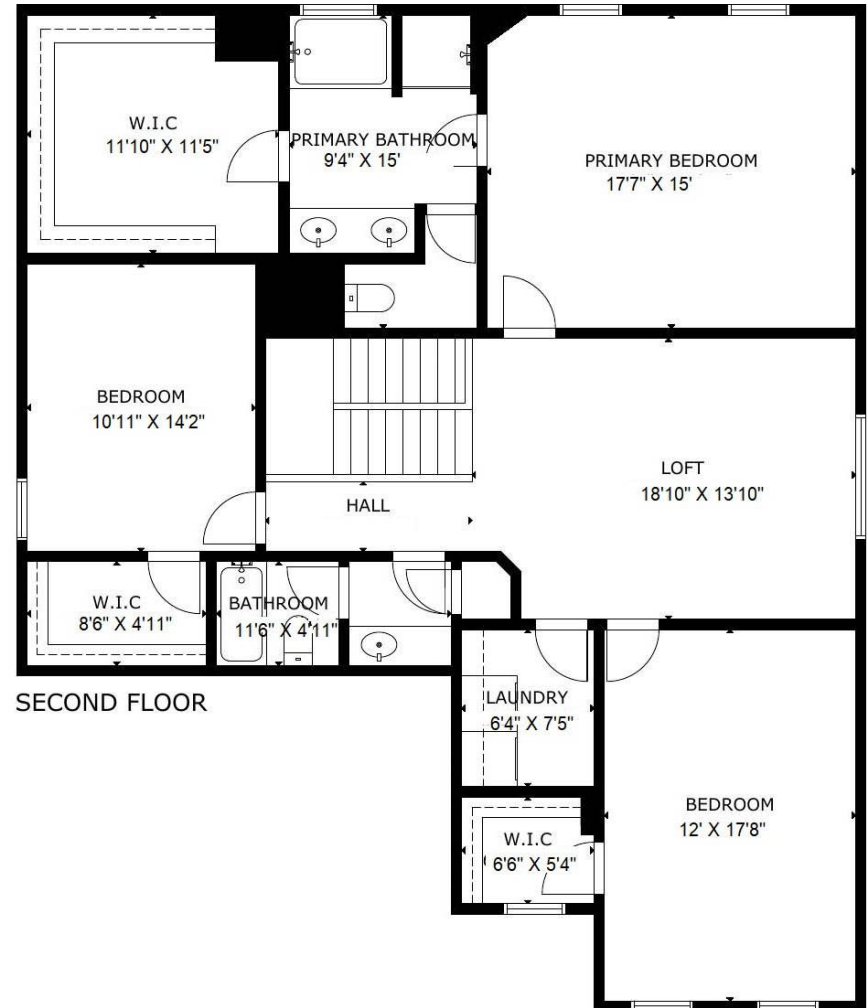

2421 Havenfaire Lane Wake Forest, NC 27587

The following dimensions are approximate interior wall to wall dimensions, measured on site, from the widest portion of each room, then calculated to Feet/Inches from Rounded Decimal Feet. Information deemed reliable, but not guaranteed.