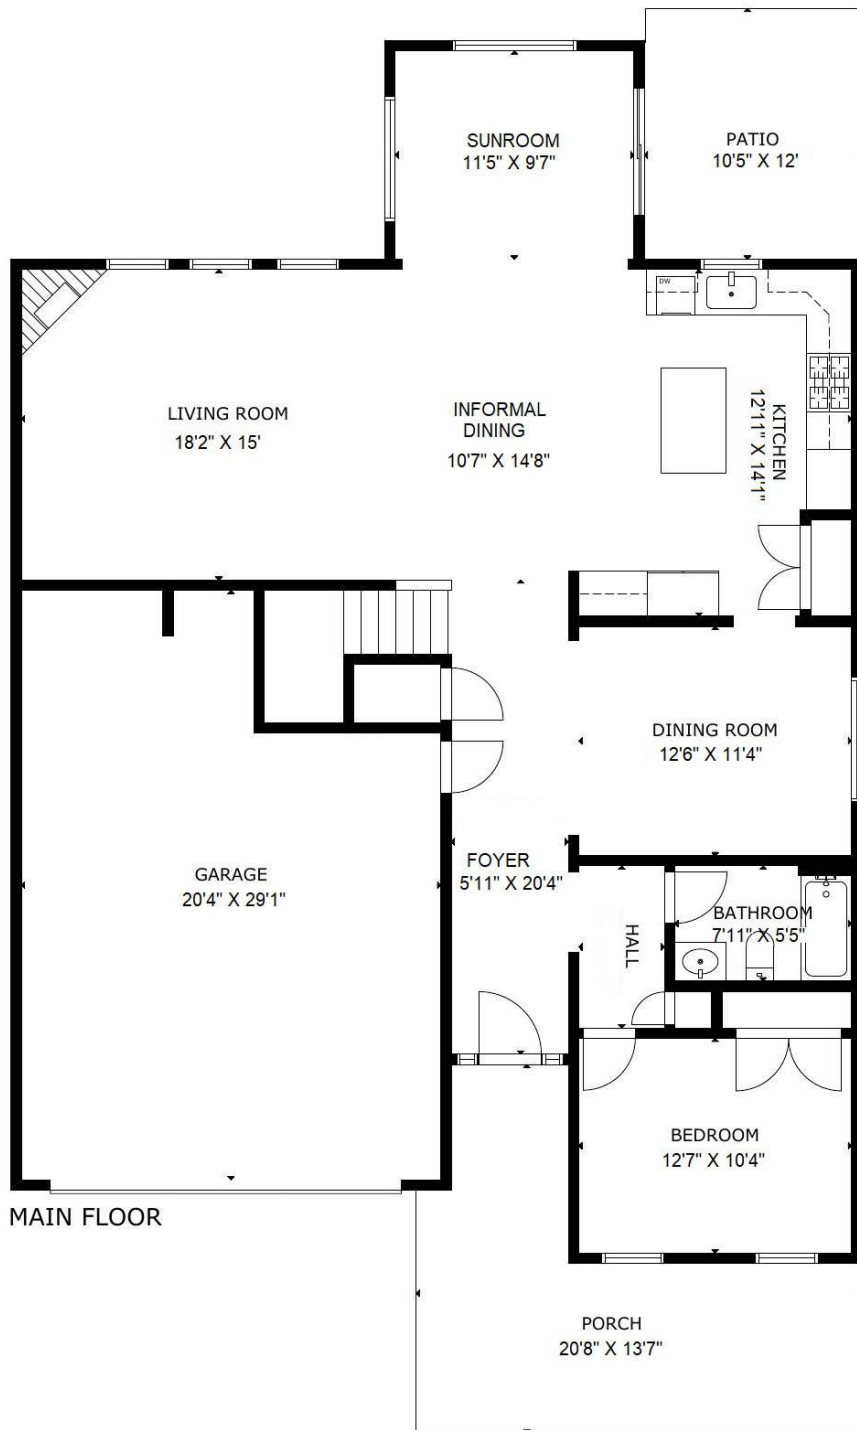

2421 Havenfaire Lane Wake Forest, NC 27587

The following dimensions are approximate interior wall to wall dimensions, measured on site, from the widest portion of each room, then calculated to Feet/Inches from Rounded Decimal Feet. Information deemed reliable, but not guaranteed.