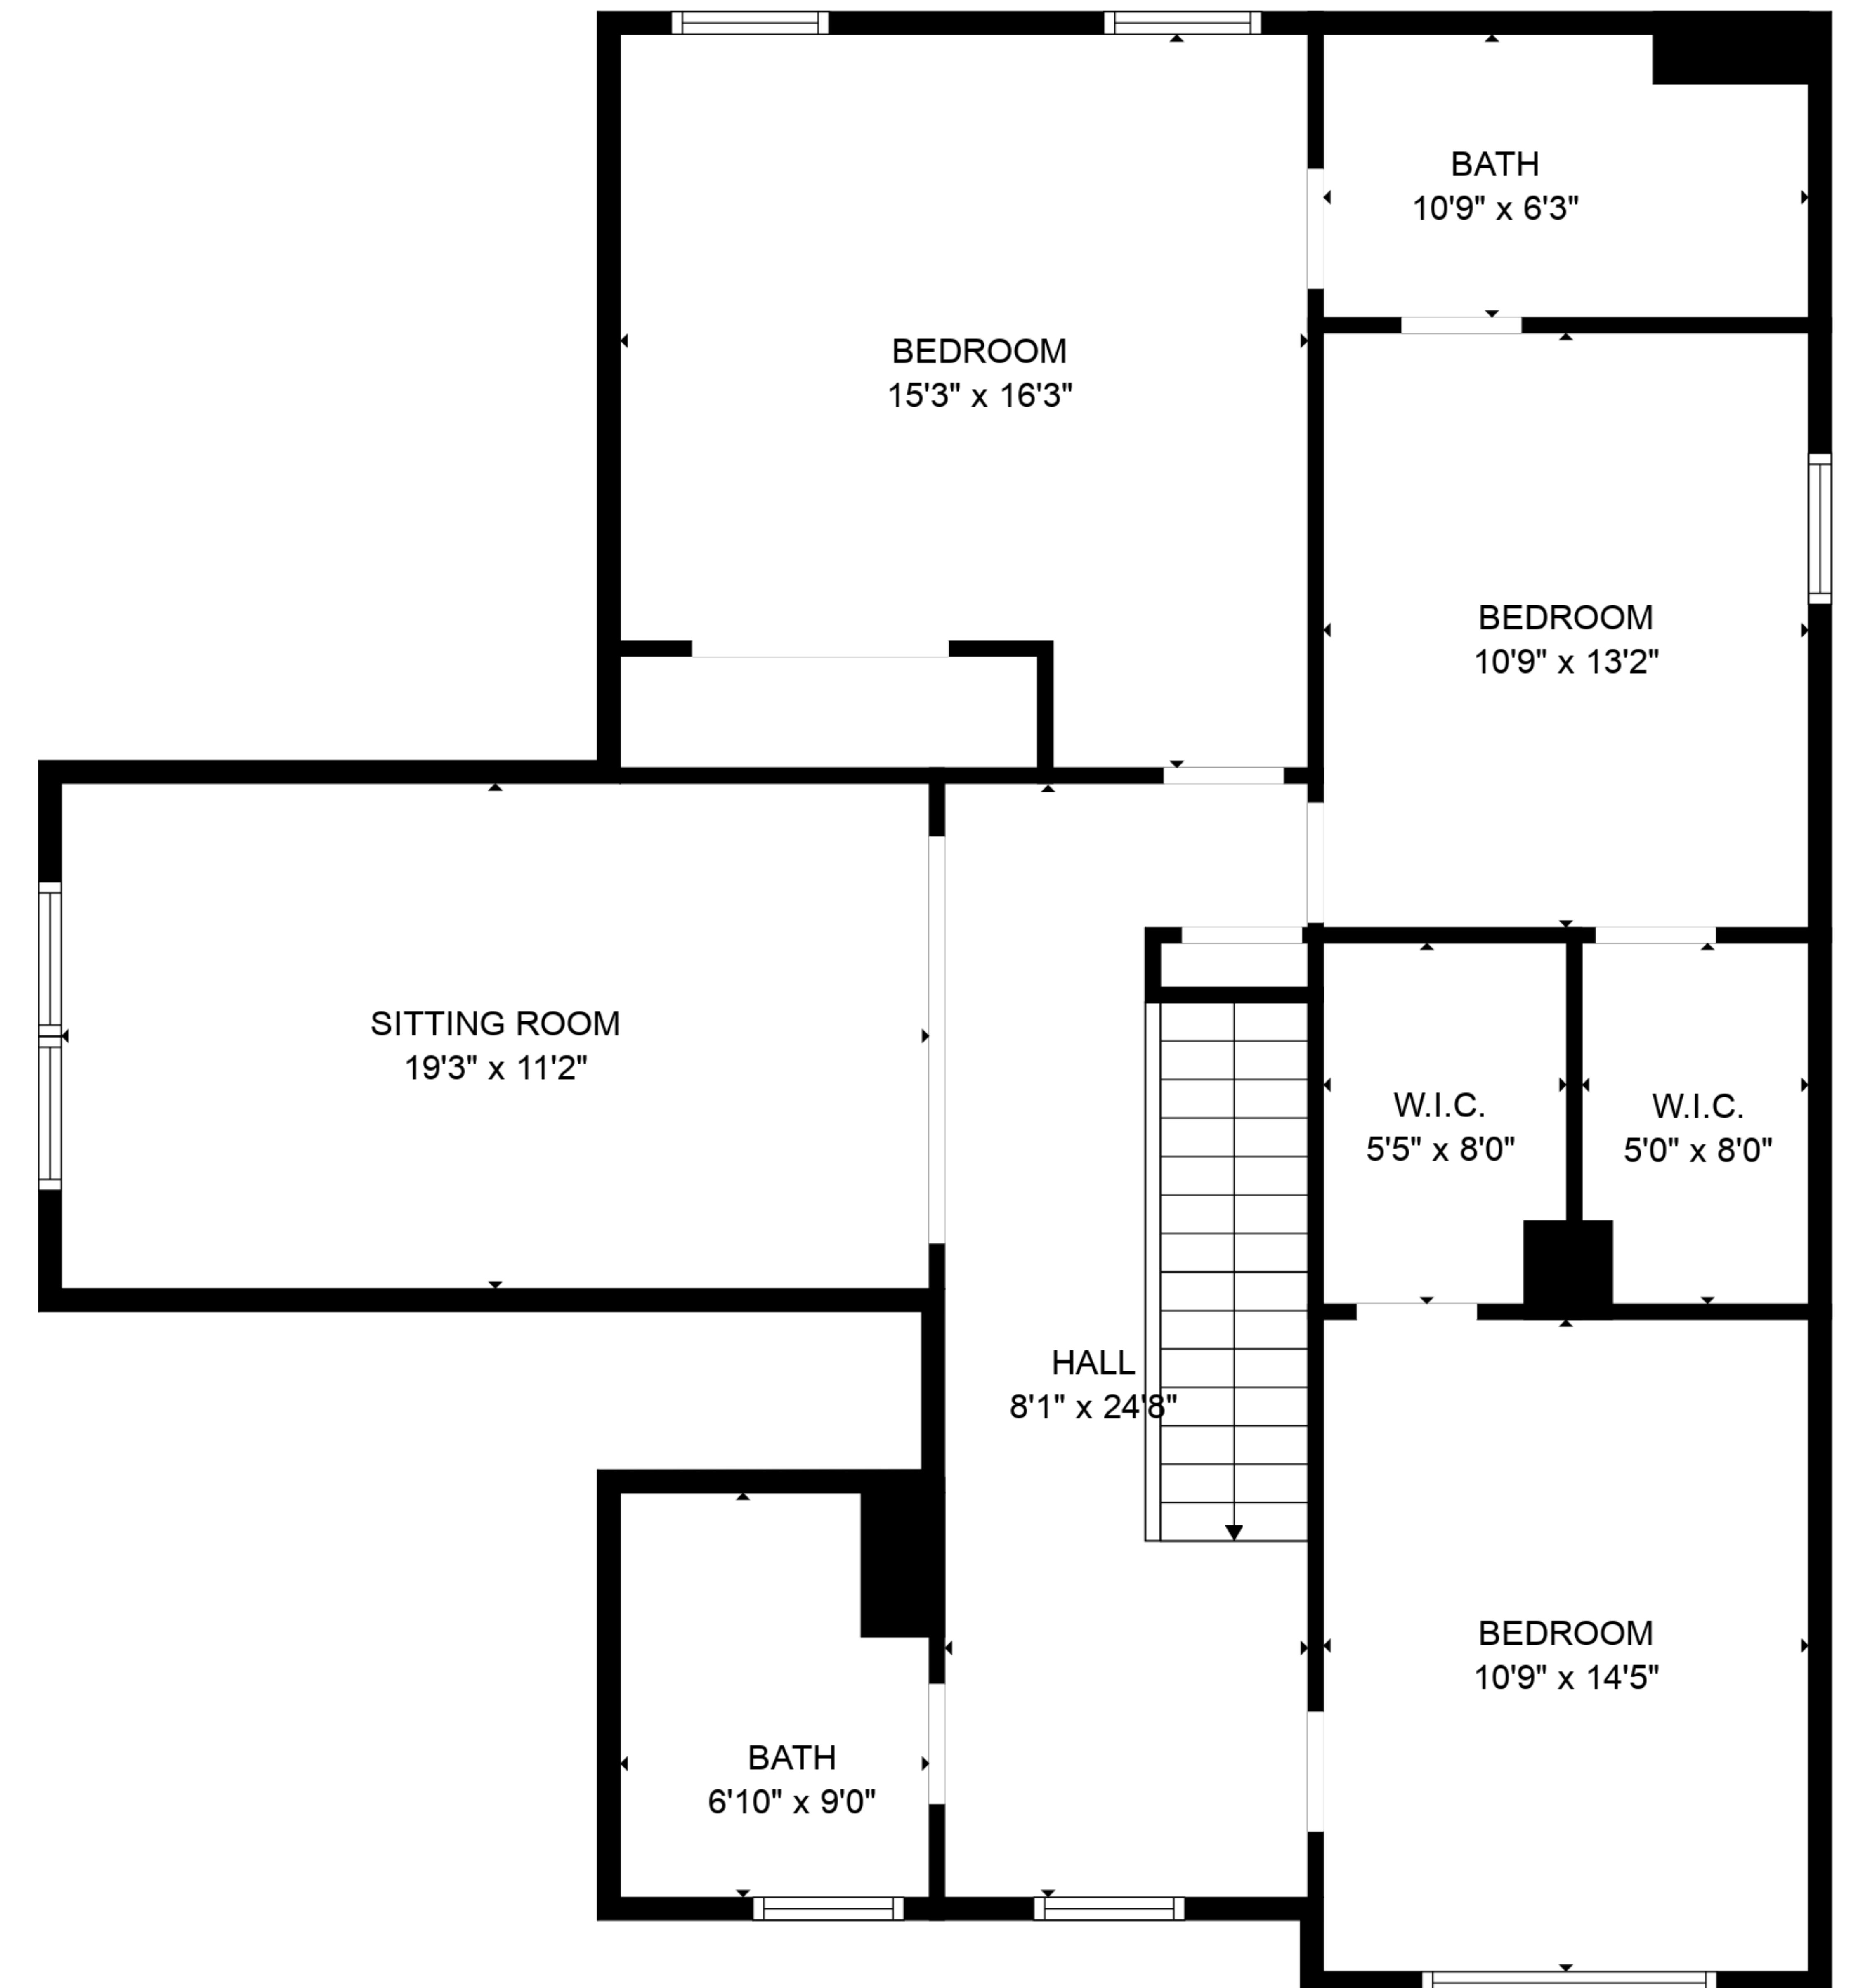

TOTAL: 2798 sq. ft
FLOOR 1: 1586 sq. ft, FLOOR 2: 1212 sq. ft
EXCLUDED AREAS: GARAGE: 399 sq. ft

TOTAL: 2798 sq. ft
FLOOR 1: 1586 sq. ft, FLOOR 2: 1212 sq. ft
EXCLUDED AREAS: GARAGE: 399 sq. ft

FLOOR 1

FLOOR 2

TOTAL: 2798 sq. ft
 FLOOR 1: 1586 sq. ft, FLOOR 2: 1212 sq. ft
 EXCLUDED AREAS: GARAGE: 399 sq. ft