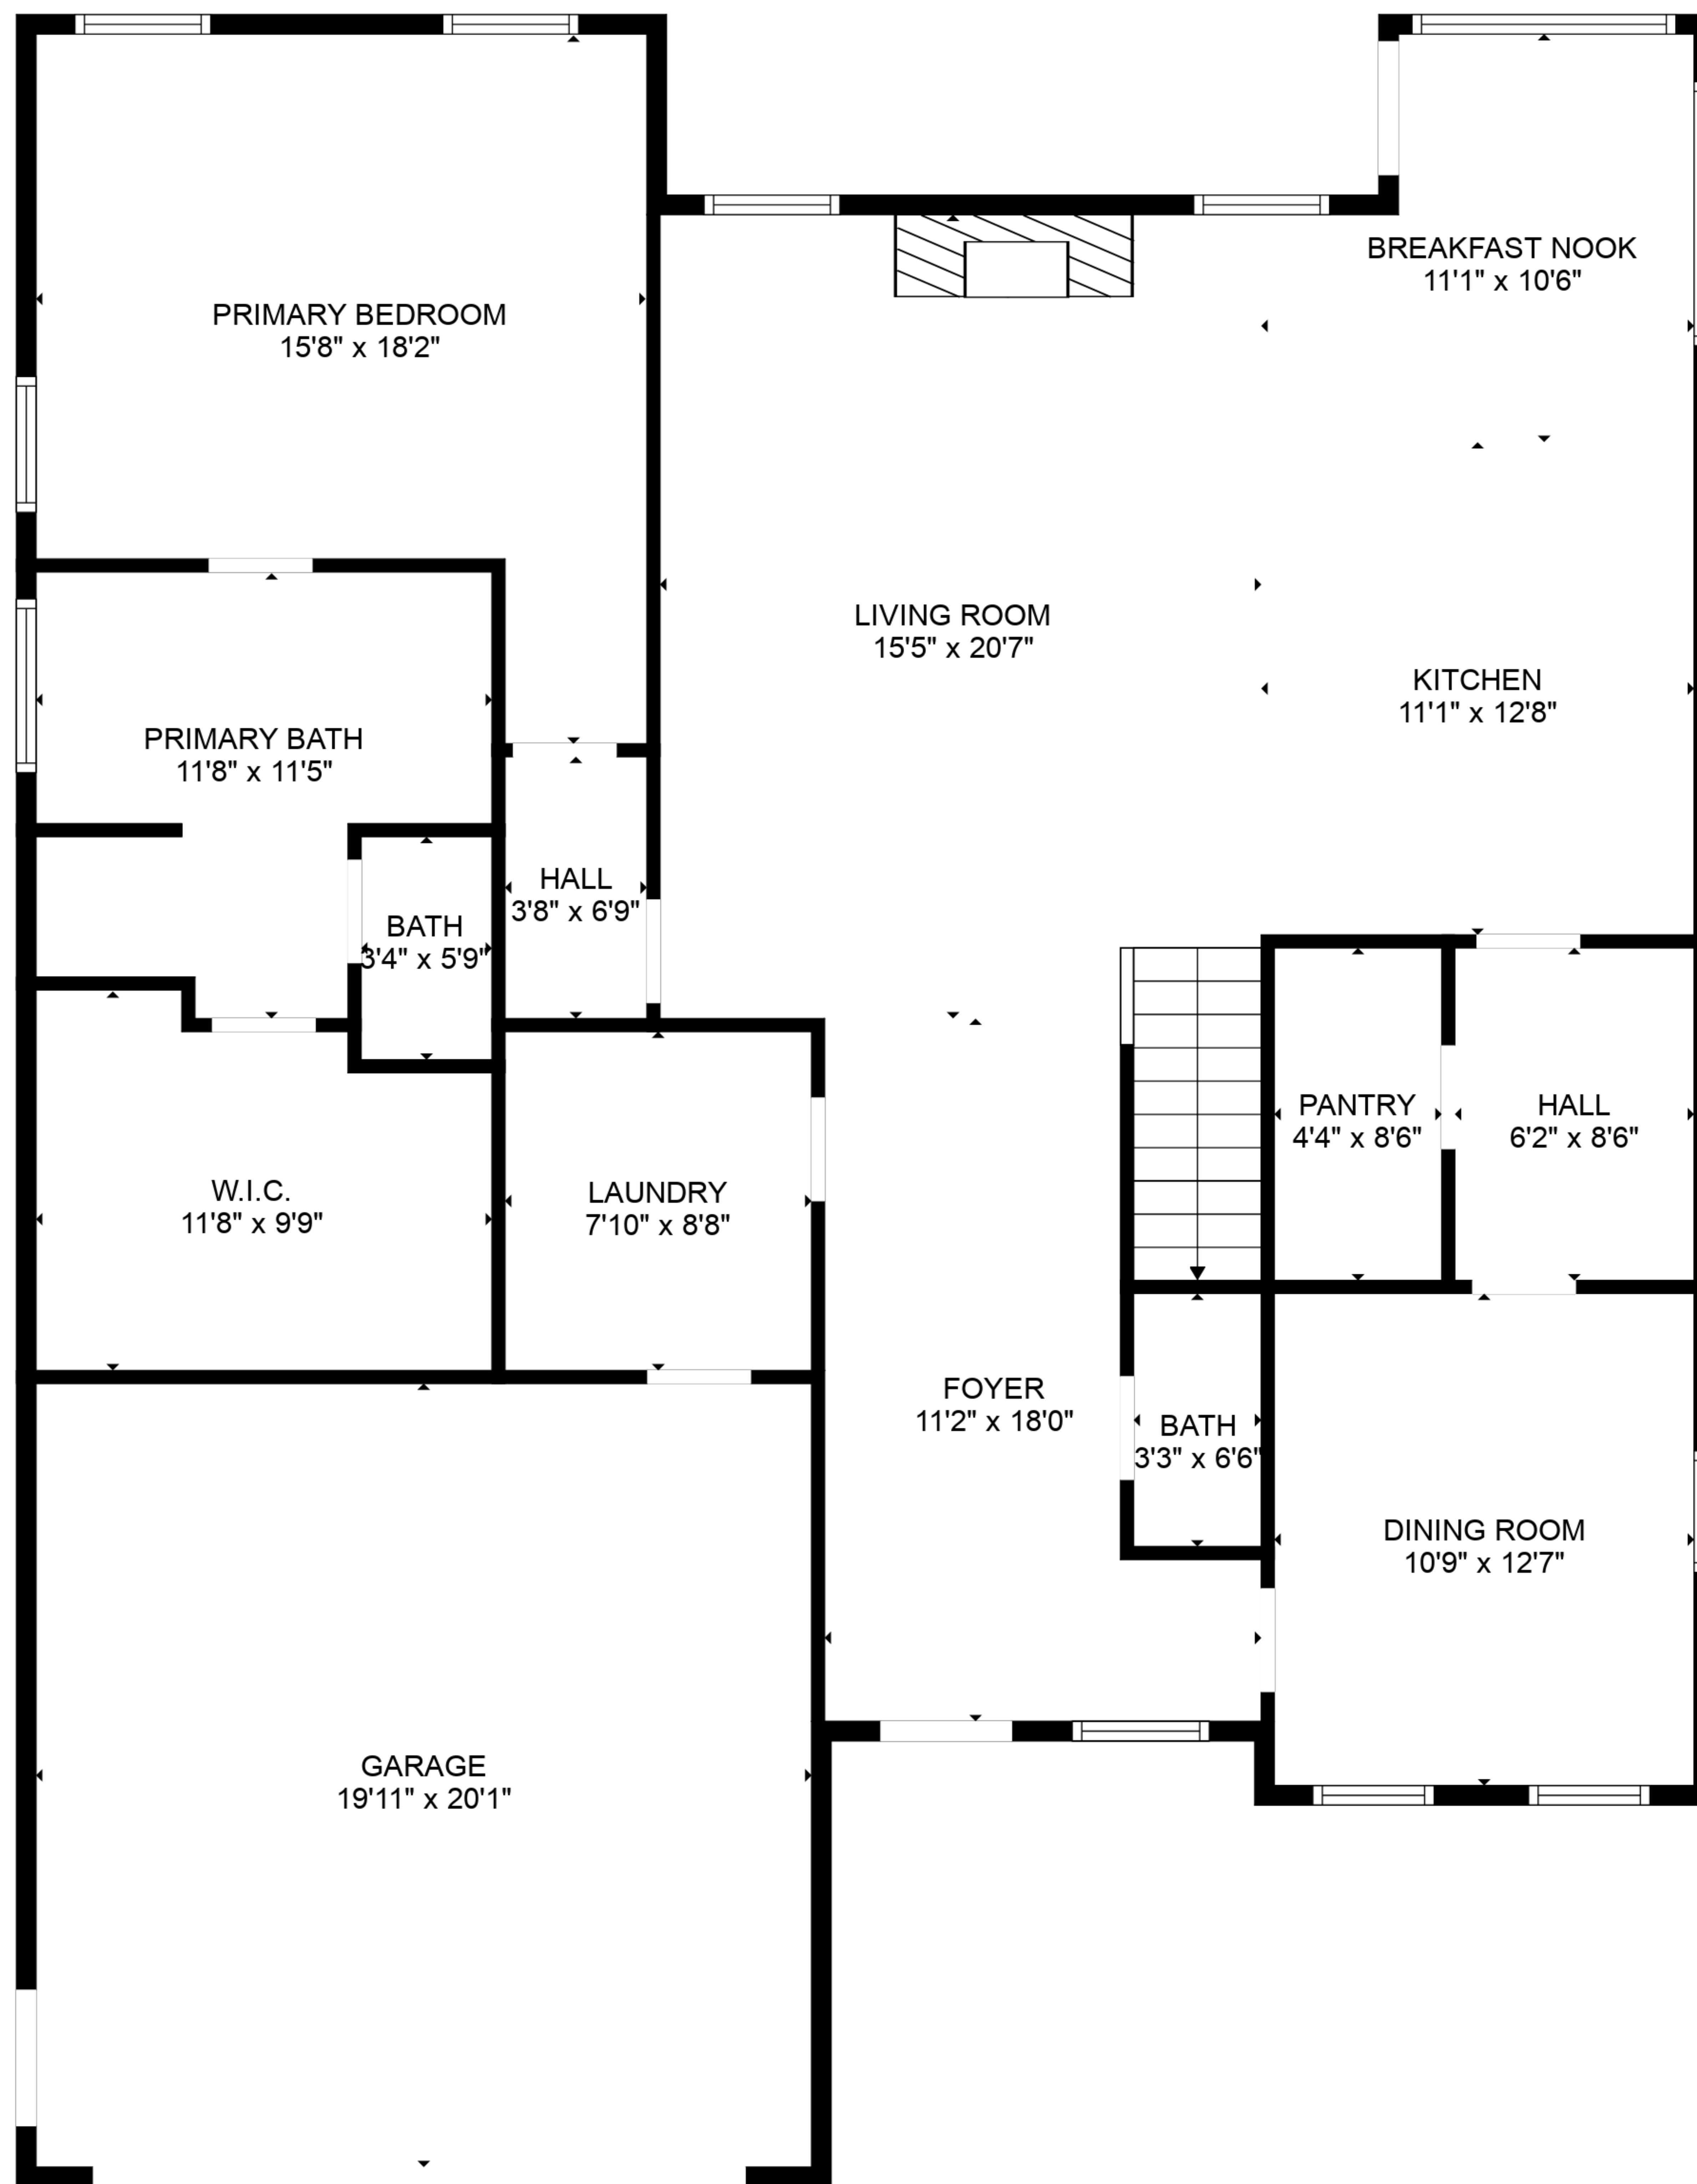

TOTAL: 2798 sq. ft
FLOOR 1: 1586 sq. ft, FLOOR 2: 1212 sq. ft
EXCLUDED AREAS: GARAGE: 399 sq. ft

TOTAL: 2798 sq. ft
FLOOR 1: 1586 sq. ft, FLOOR 2: 1212 sq. ft
EXCLUDED AREAS: GARAGE: 399 sq. ft

FLOOR 1

FLOOR 2

TOTAL: 2798 sq. ft
 FLOOR 1: 1586 sq. ft, FLOOR 2: 1212 sq. ft
 EXCLUDED AREAS: GARAGE: 399 sq. ft