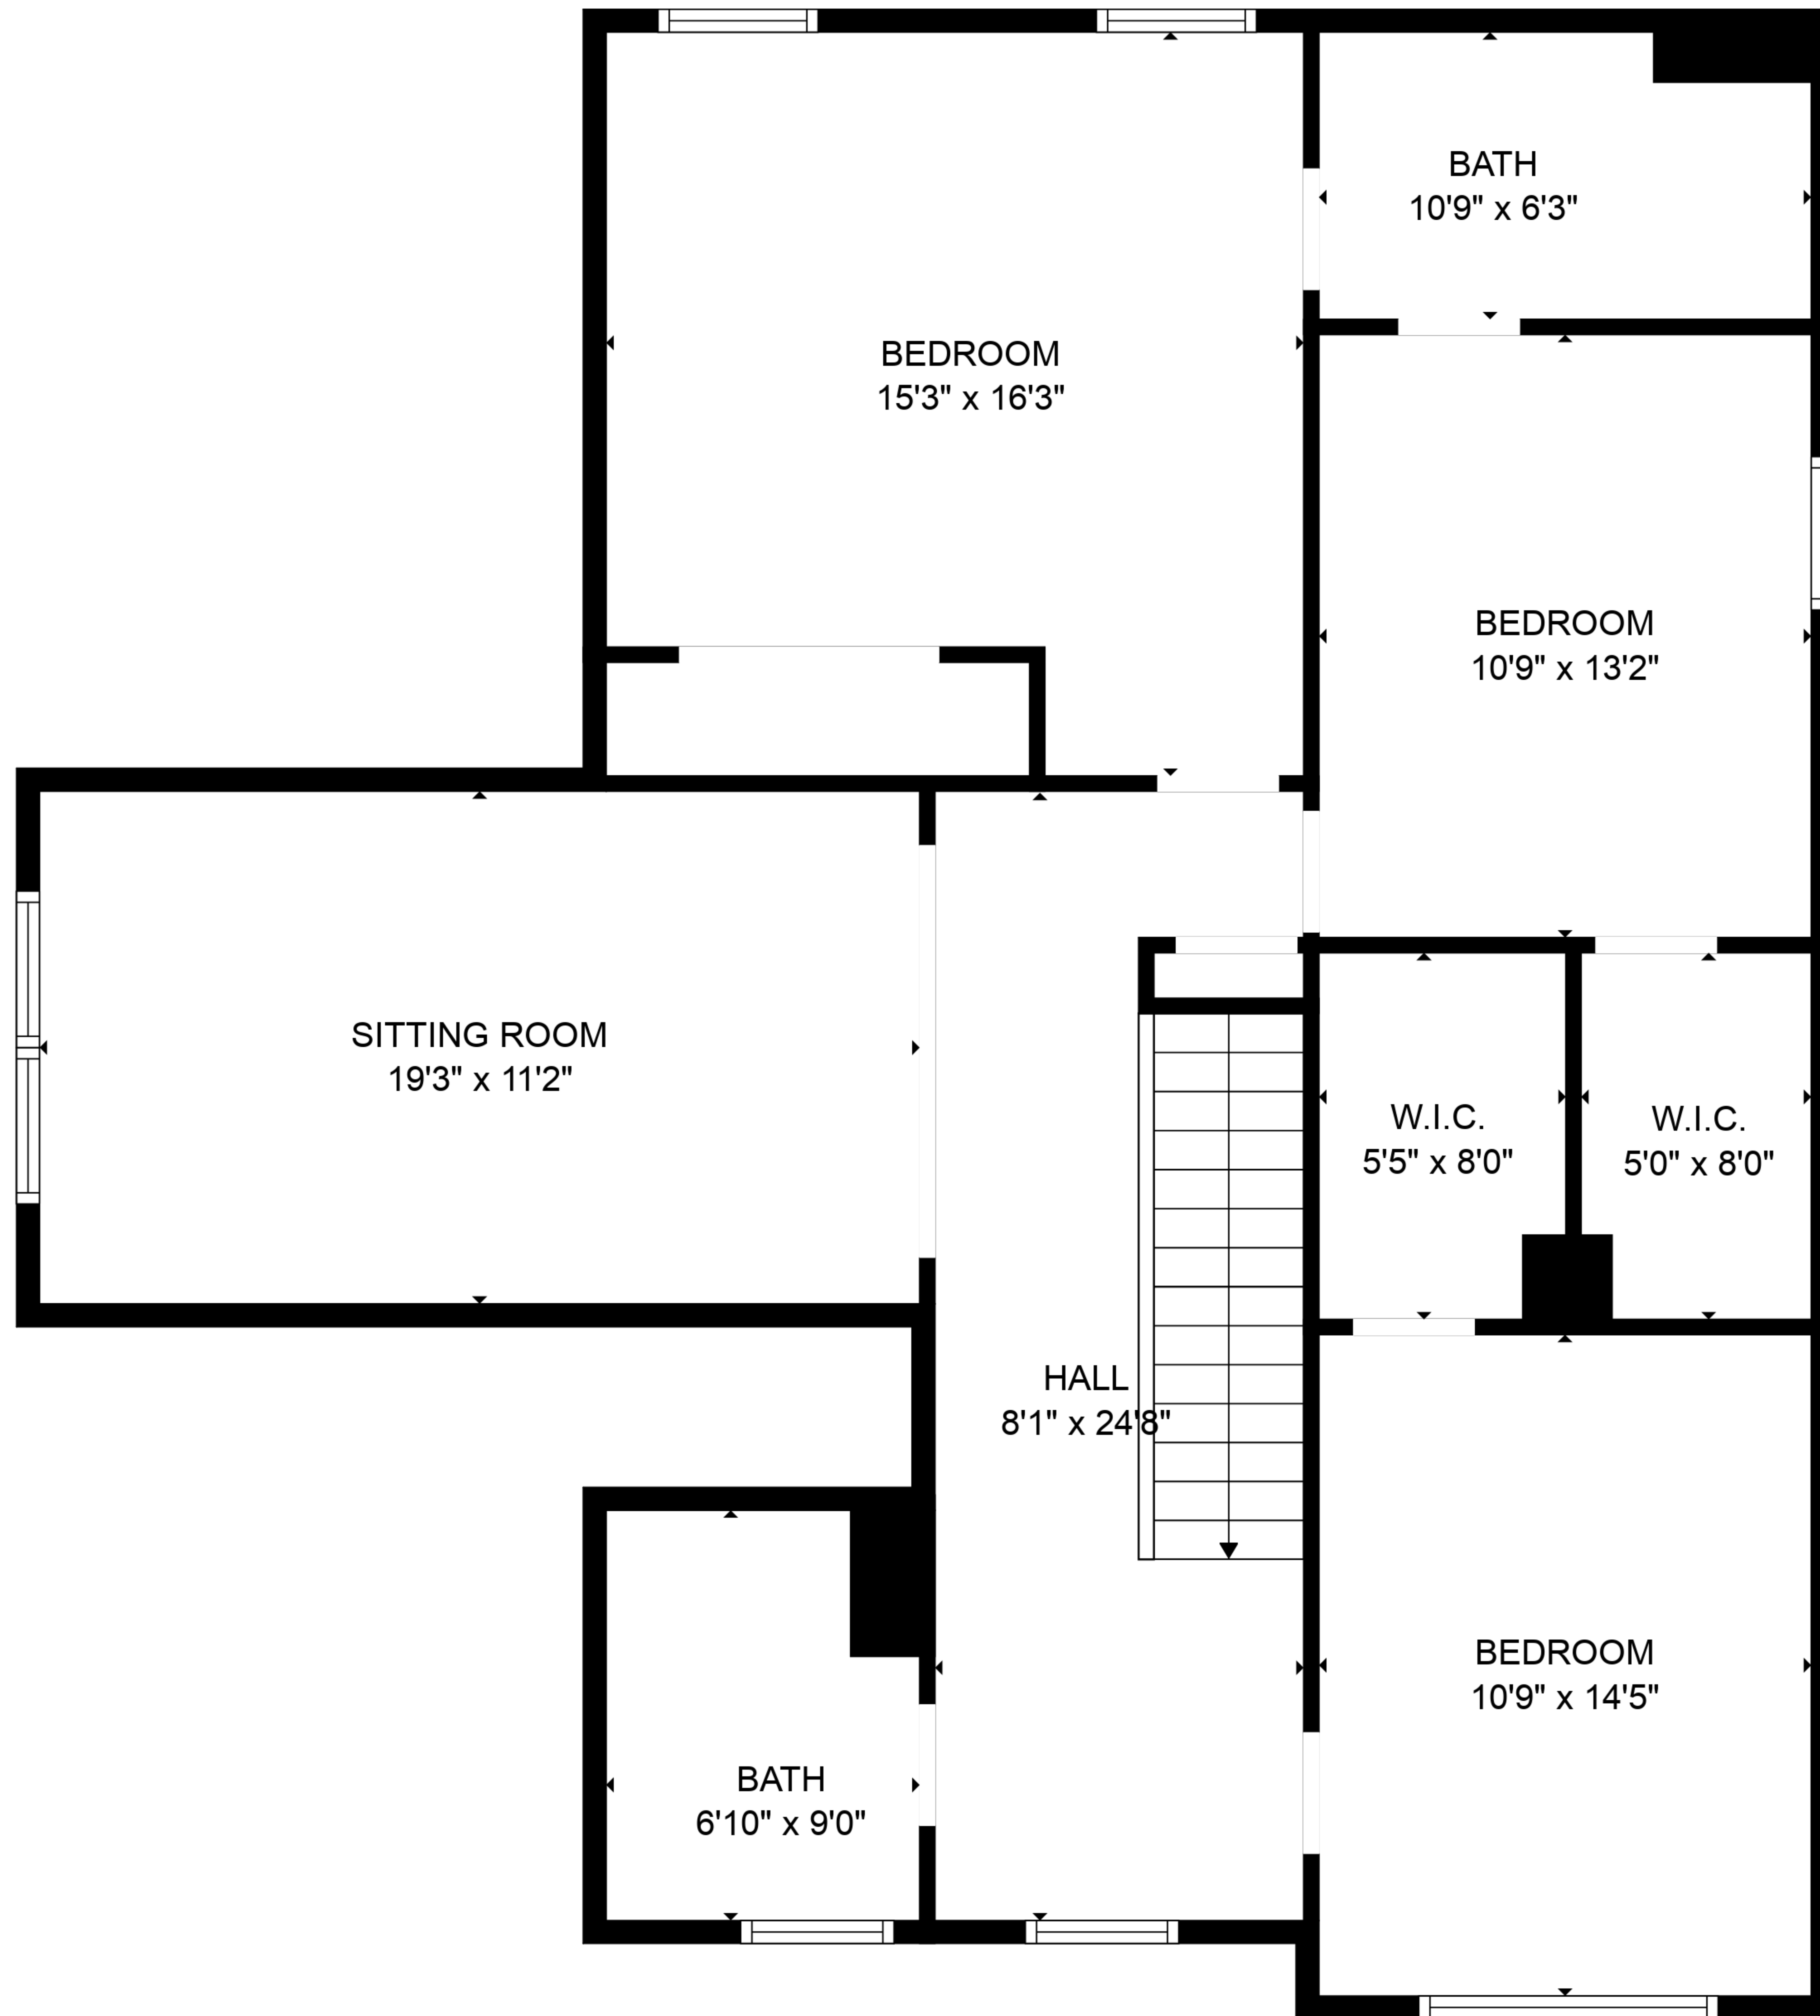

TOTAL: 2798 sq. ft
FLOOR 1: 1586 sq. ft, FLOOR 2: 1212 sq. ft
EXCLUDED AREAS: GARAGE: 399 sq. ft

TOTAL: 2798 sq. ft
FLOOR 1: 1586 sq. ft, FLOOR 2: 1212 sq. ft
EXCLUDED AREAS: GARAGE: 399 sq. ft

FLOOR 1

FLOOR 2

TOTAL: 2798 sq. ft
 FLOOR 1: 1586 sq. ft, FLOOR 2: 1212 sq. ft
 EXCLUDED AREAS: GARAGE: 399 sq. ft