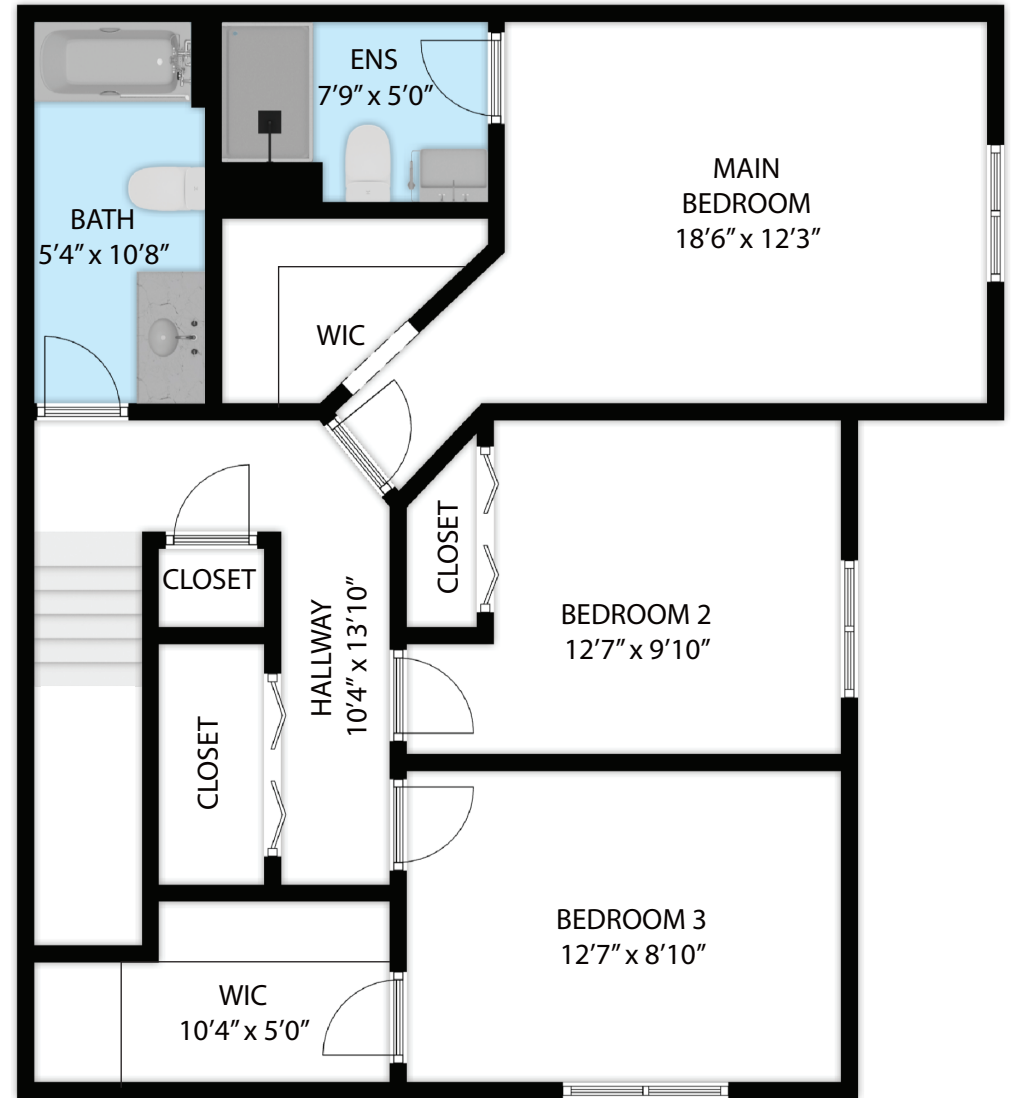

FIRST FLOOR

SECOND FLOOR

1809 N Windsor Avenue, Cottage Grove 53527

TOTAL APPROX. FLOOR AREA 1,514 SQ.FT

Whilst every attempt has been made to ensure the accuracy of the floor plan contained here, measurements of doors, windows, rooms and any other items are approximate and no responsibility is taken for any error, omission, or misstatement.

This plan is for illustrative purposes only and should be used as such by any prospective purchaser.