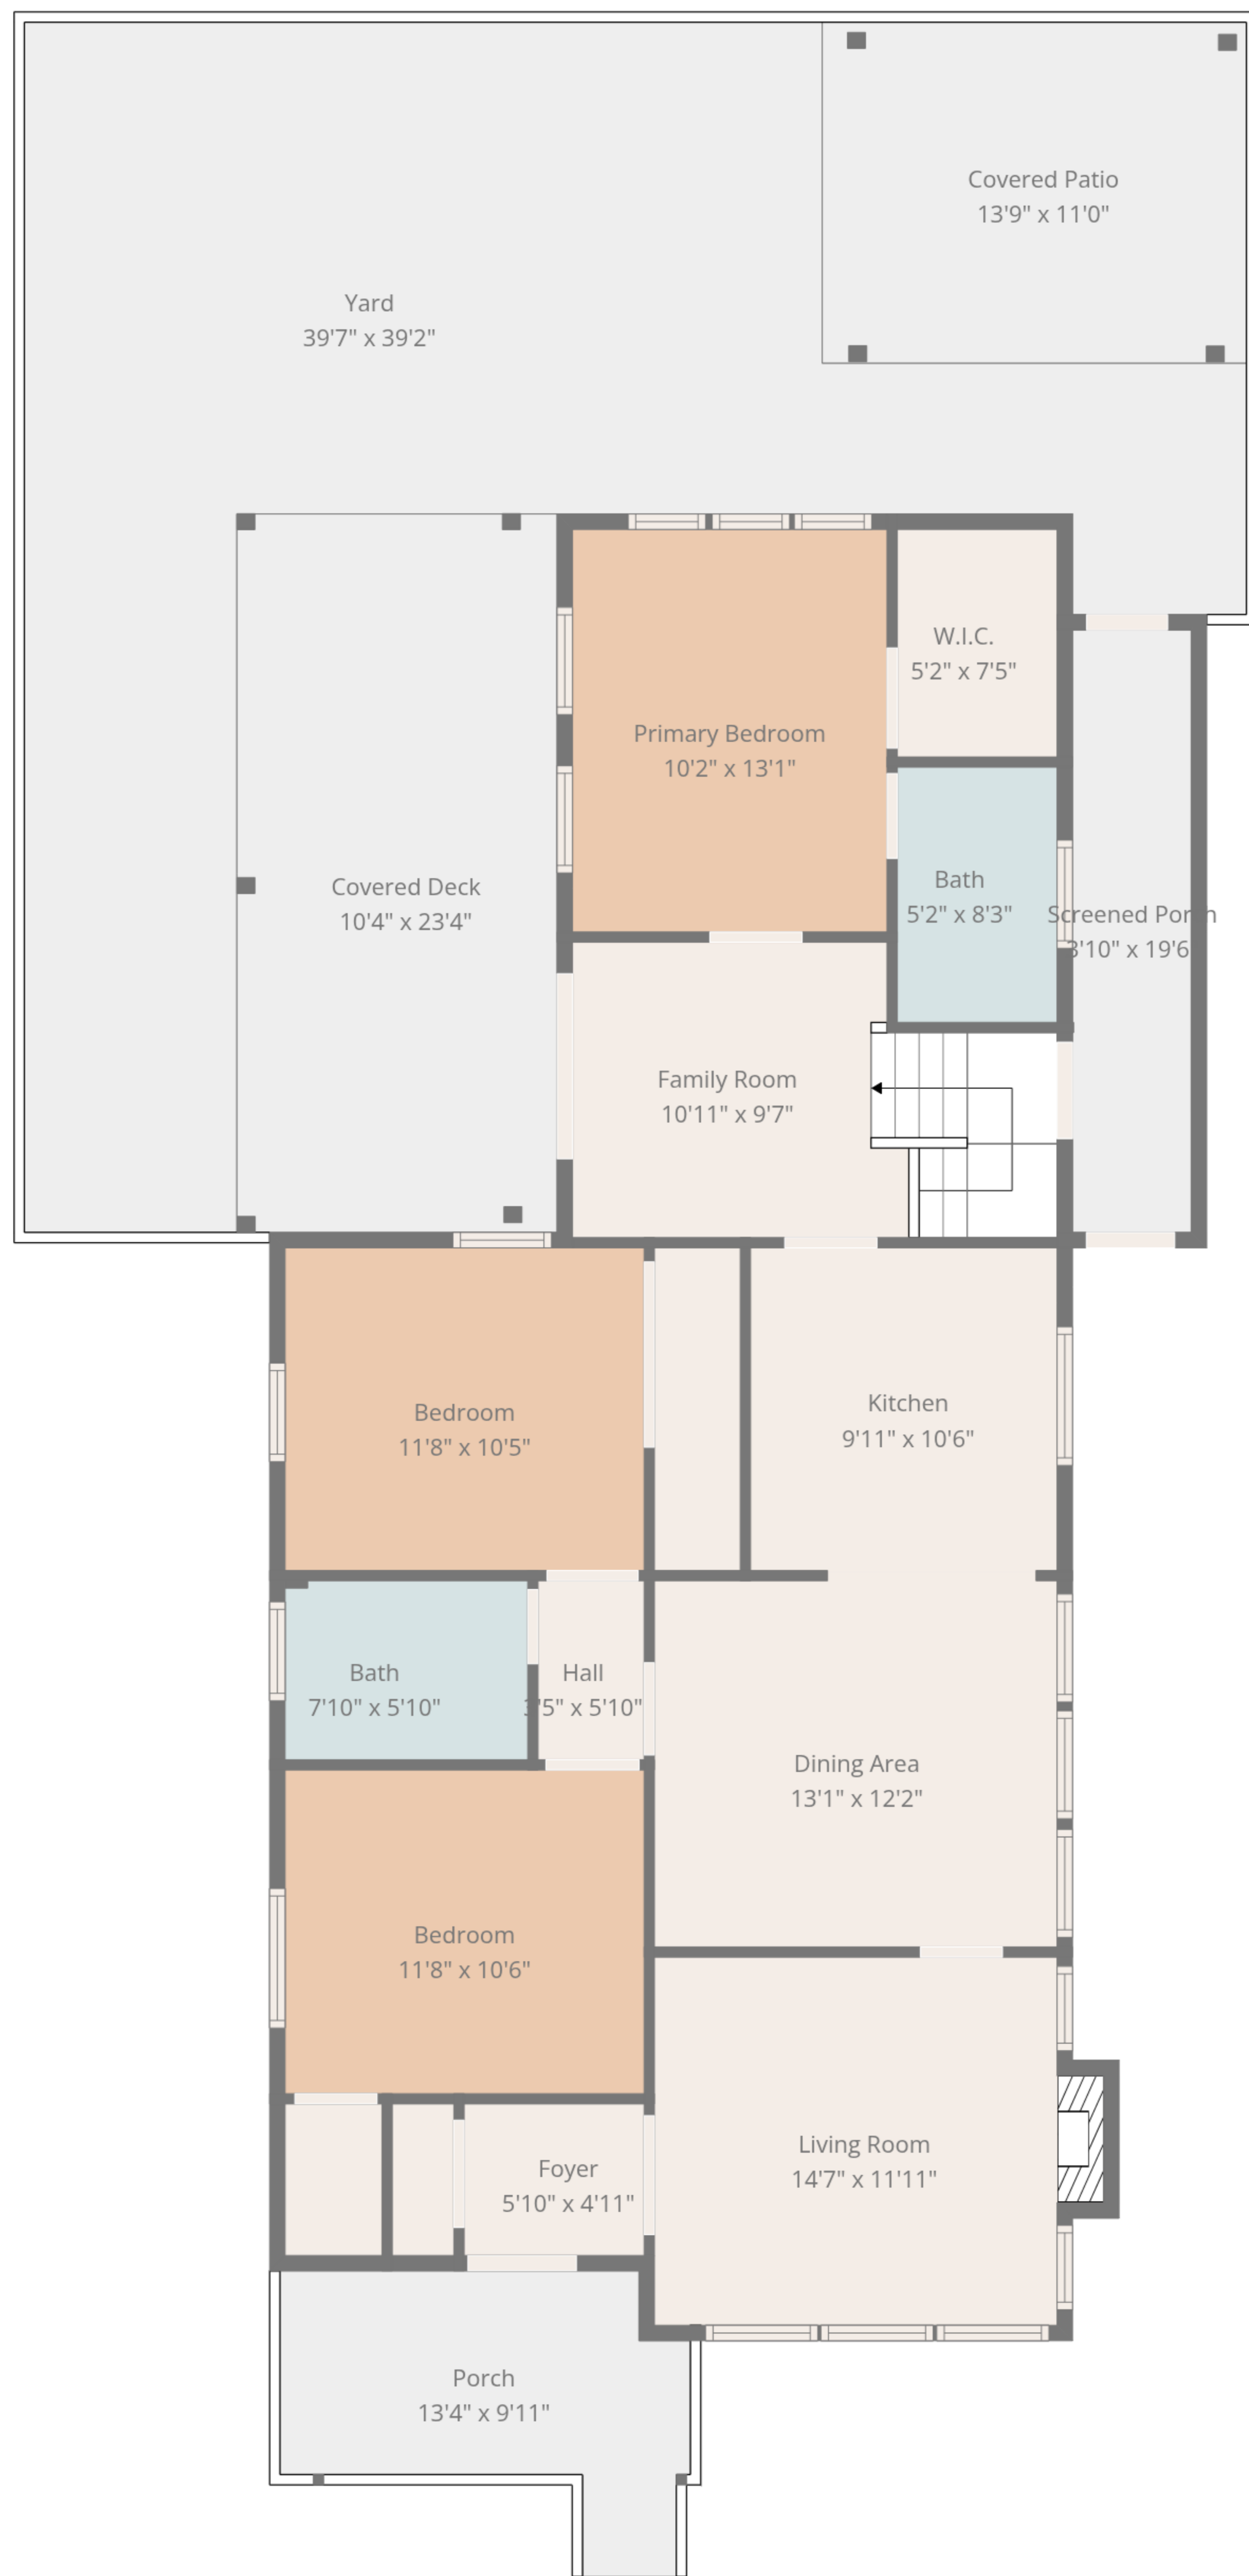

Total: 1241 sq. ft

Basement: 26 sq. Ft, 1st Floor: 1215 sq. ft

Excluded Areas: Basement: 874 sq. Ft, Screened Porch: 75 sq. Ft, Porch: 94 sq. Ft,
 Covered Deck: 242 sq. Ft, Covered Patio: 152 sq. Ft, Fireplace: 8 sq. Ft,
 Walls: 161 sq. ft

Basement

1st Floor

Total: 1241 sq. ft

Basement: 26 sq. Ft, 1st Floor: 1215 sq. ft

Excluded Areas: Basement: 874 sq. Ft, Screened Porch: 75 sq. Ft, Porch: 94 sq. Ft,
Covered Deck: 242 sq. Ft, Covered Patio: 152 sq. Ft, Fireplace: 8 sq. Ft,
Walls: 161 sq. ft