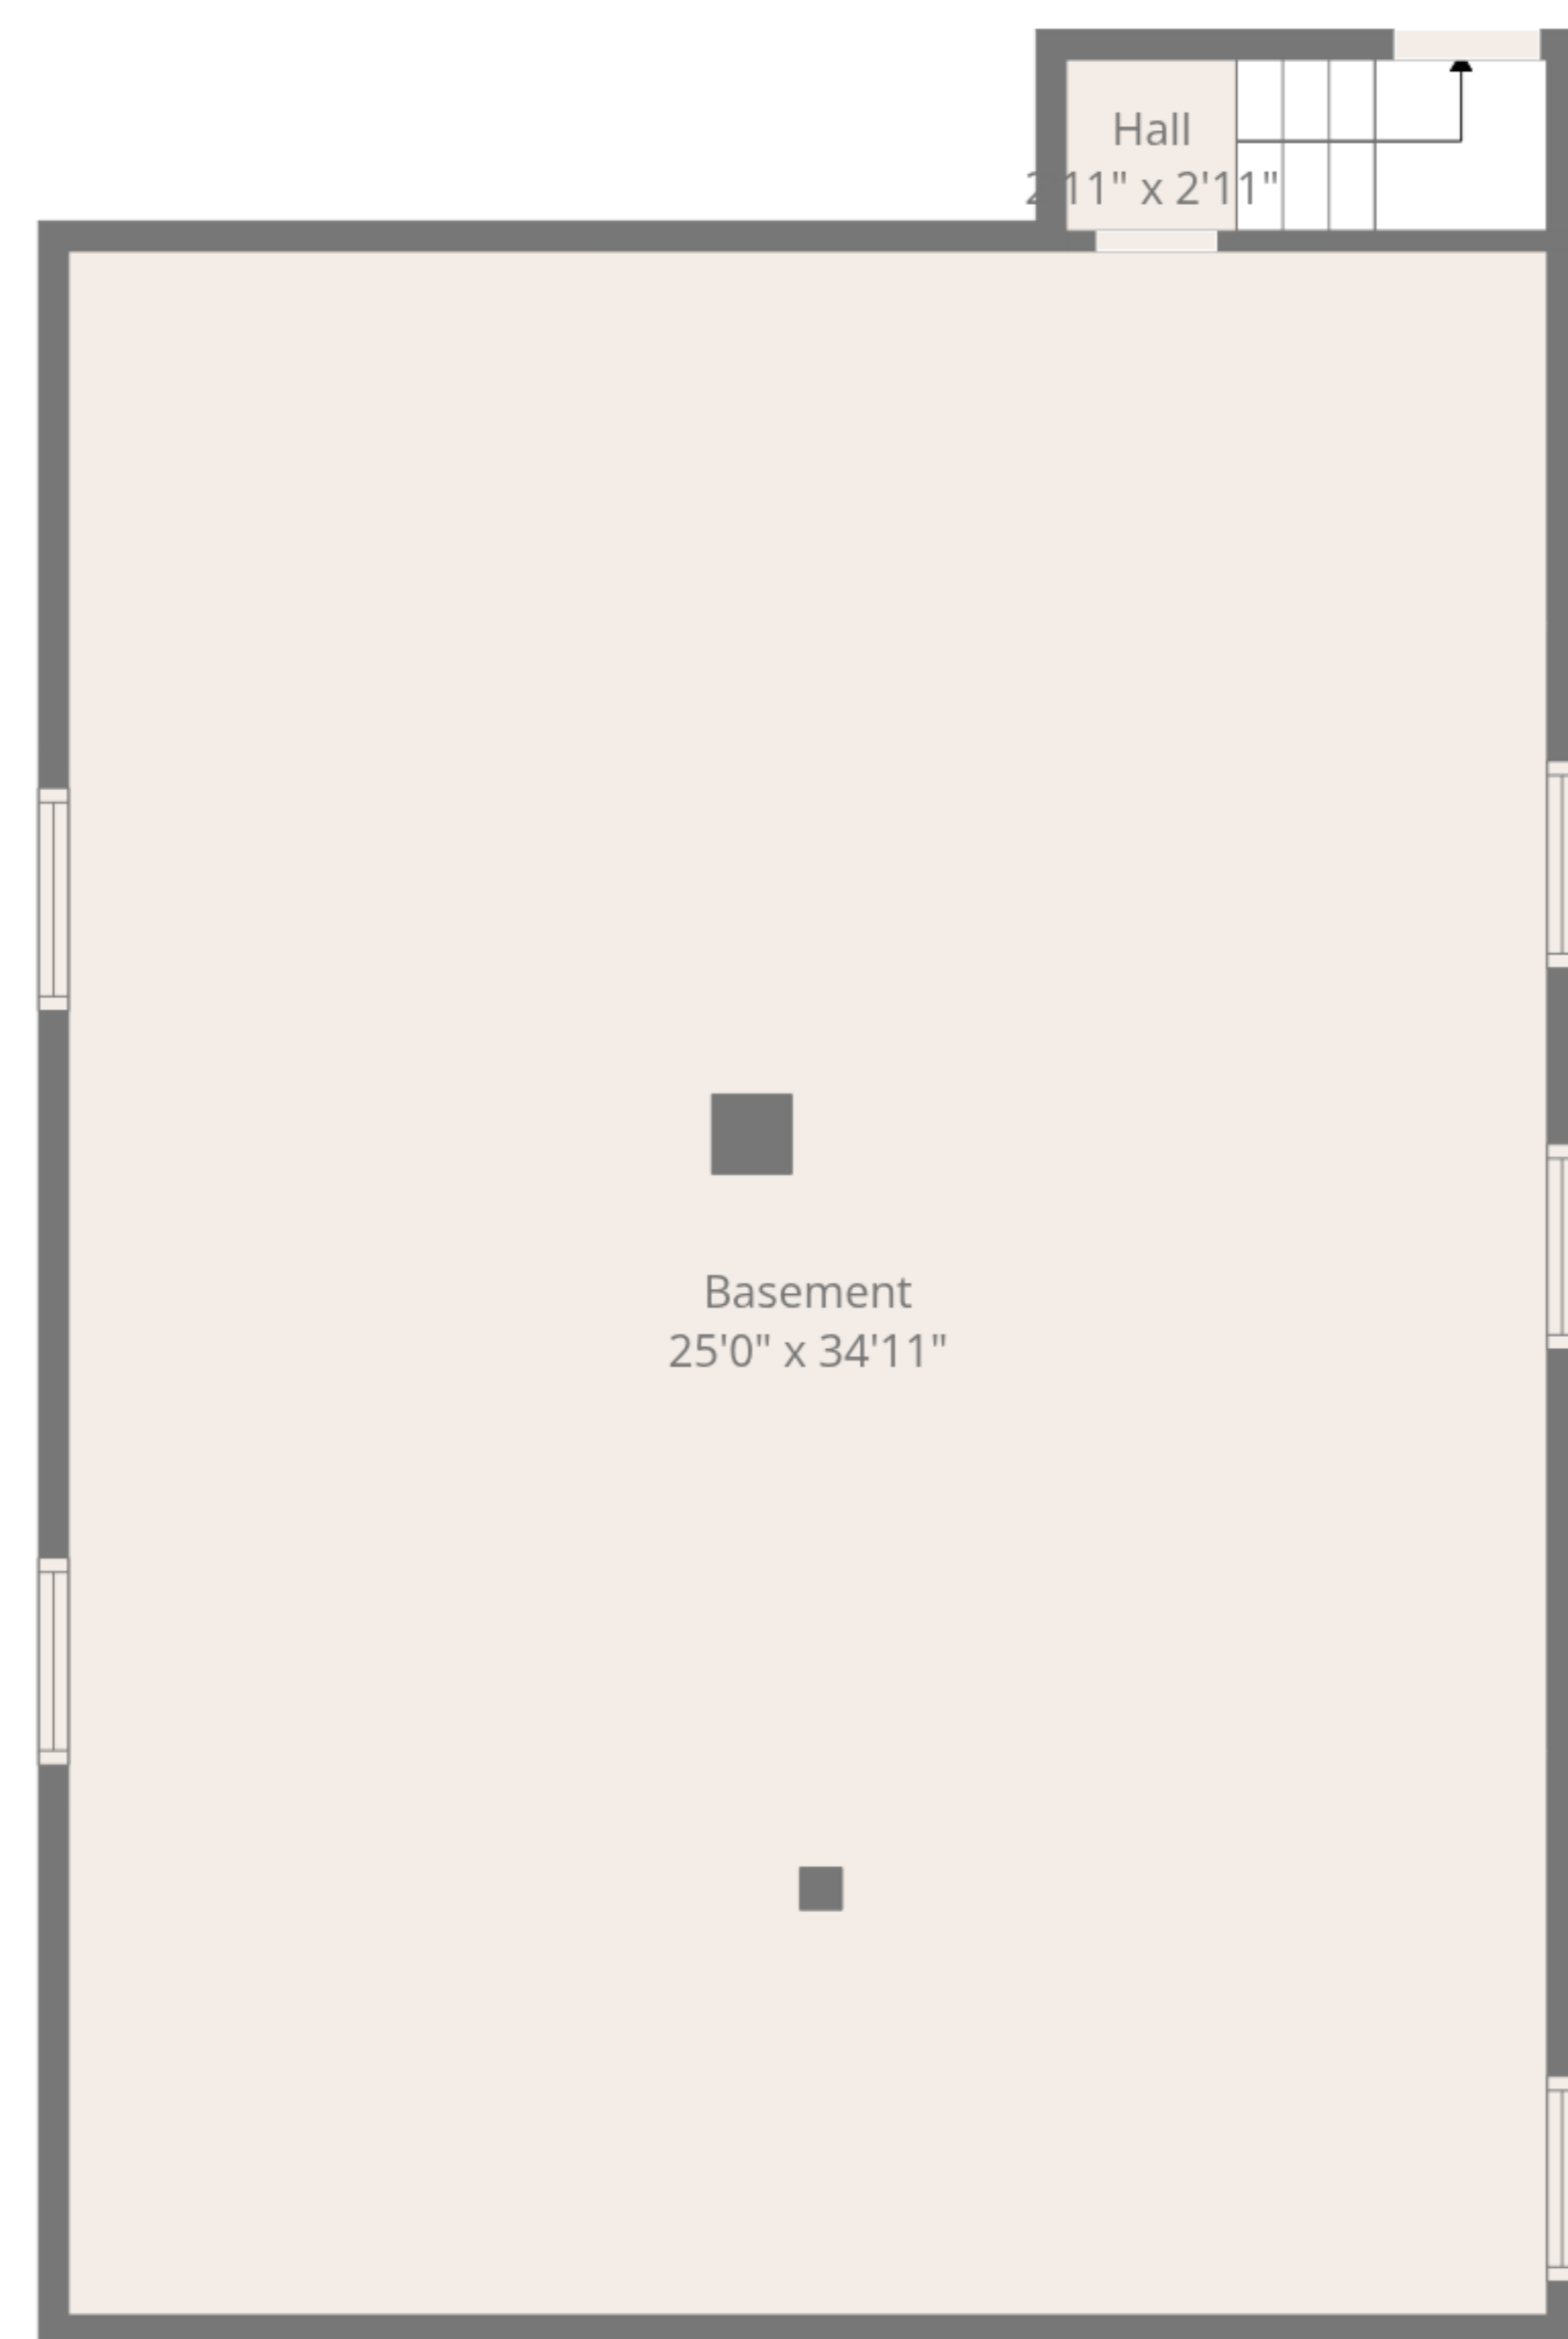

Total: 1241 sq. ft

Basement: 26 sq. Ft, 1st Floor: 1215 sq. ft

Excluded Areas: Basement: 874 sq. Ft, Screened Porch: 75 sq. Ft, Porch: 94 sq. Ft,
 Covered Deck: 242 sq. Ft, Covered Patio: 152 sq. Ft, Fireplace: 8 sq. Ft,
 Walls: 161 sq. ft

Basement

1st Floor

Total: 1241 sq. ft

Basement: 26 sq. Ft, 1st Floor: 1215 sq. ft

Excluded Areas: Basement: 874 sq. Ft, Screened Porch: 75 sq. Ft, Porch: 94 sq. Ft,
Covered Deck: 242 sq. Ft, Covered Patio: 152 sq. Ft, Fireplace: 8 sq. Ft,
Walls: 161 sq. ft