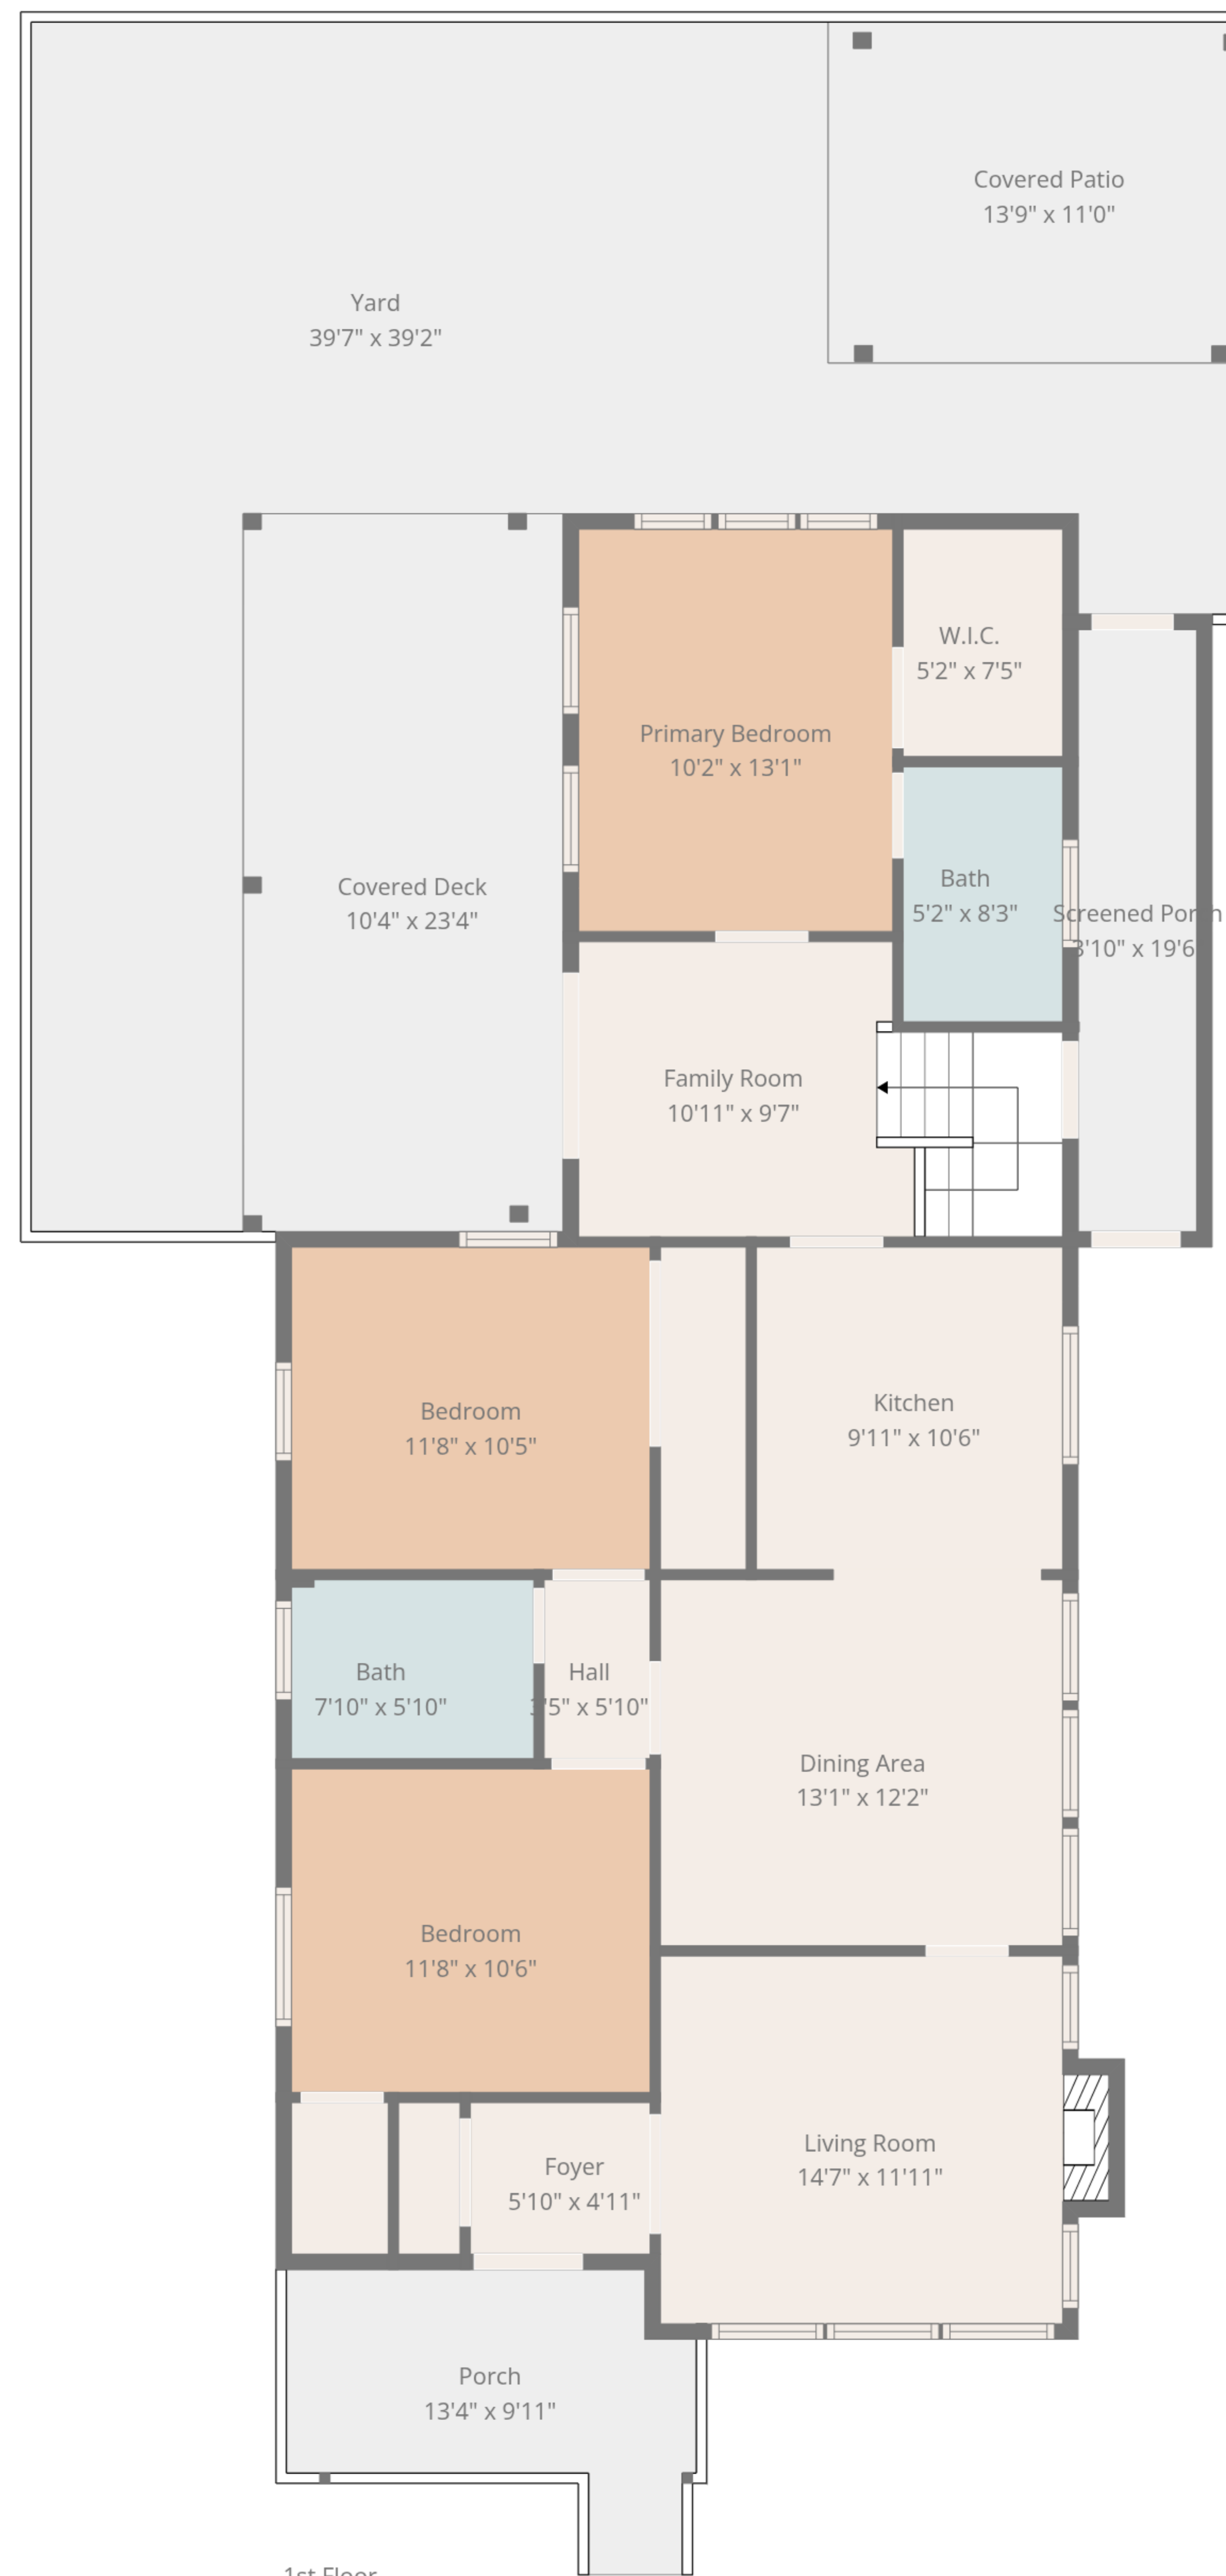

Total: 1241 sq. ft

Basement: 26 sq. Ft, 1st Floor: 1215 sq. ft

Excluded Areas: Basement: 874 sq. Ft, Screened Porch: 75 sq. Ft, Porch: 94 sq. Ft,
 Covered Deck: 242 sq. Ft, Covered Patio: 152 sq. Ft, Fireplace: 8 sq. Ft,
 Walls: 161 sq. ft

Basement

1st Floor

Total: 1241 sq. ft

Basement: 26 sq. Ft, 1st Floor: 1215 sq. ft

Excluded Areas: Basement: 874 sq. Ft, Screened Porch: 75 sq. Ft, Porch: 94 sq. Ft,
Covered Deck: 242 sq. Ft, Covered Patio: 152 sq. Ft, Fireplace: 8 sq. Ft,
Walls: 161 sq. ft