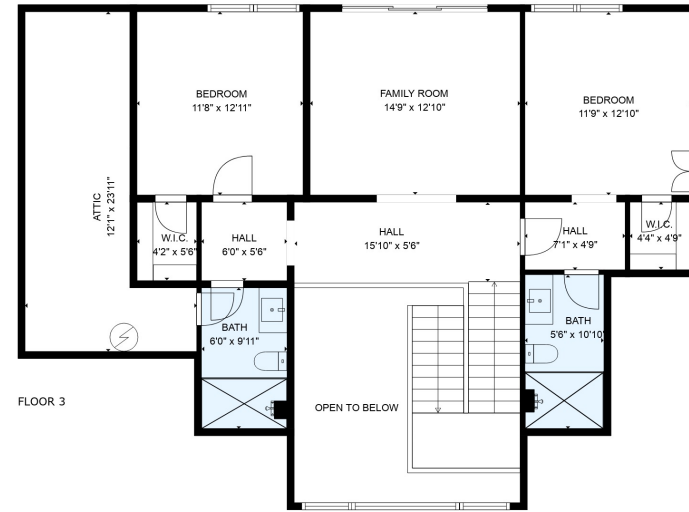

FLOOR 2

FLOOR 1

FLOOR 3

Total scanned area: 4826 sq. ft

SIZES AND DIMENSIONS ARE ESTIMATED