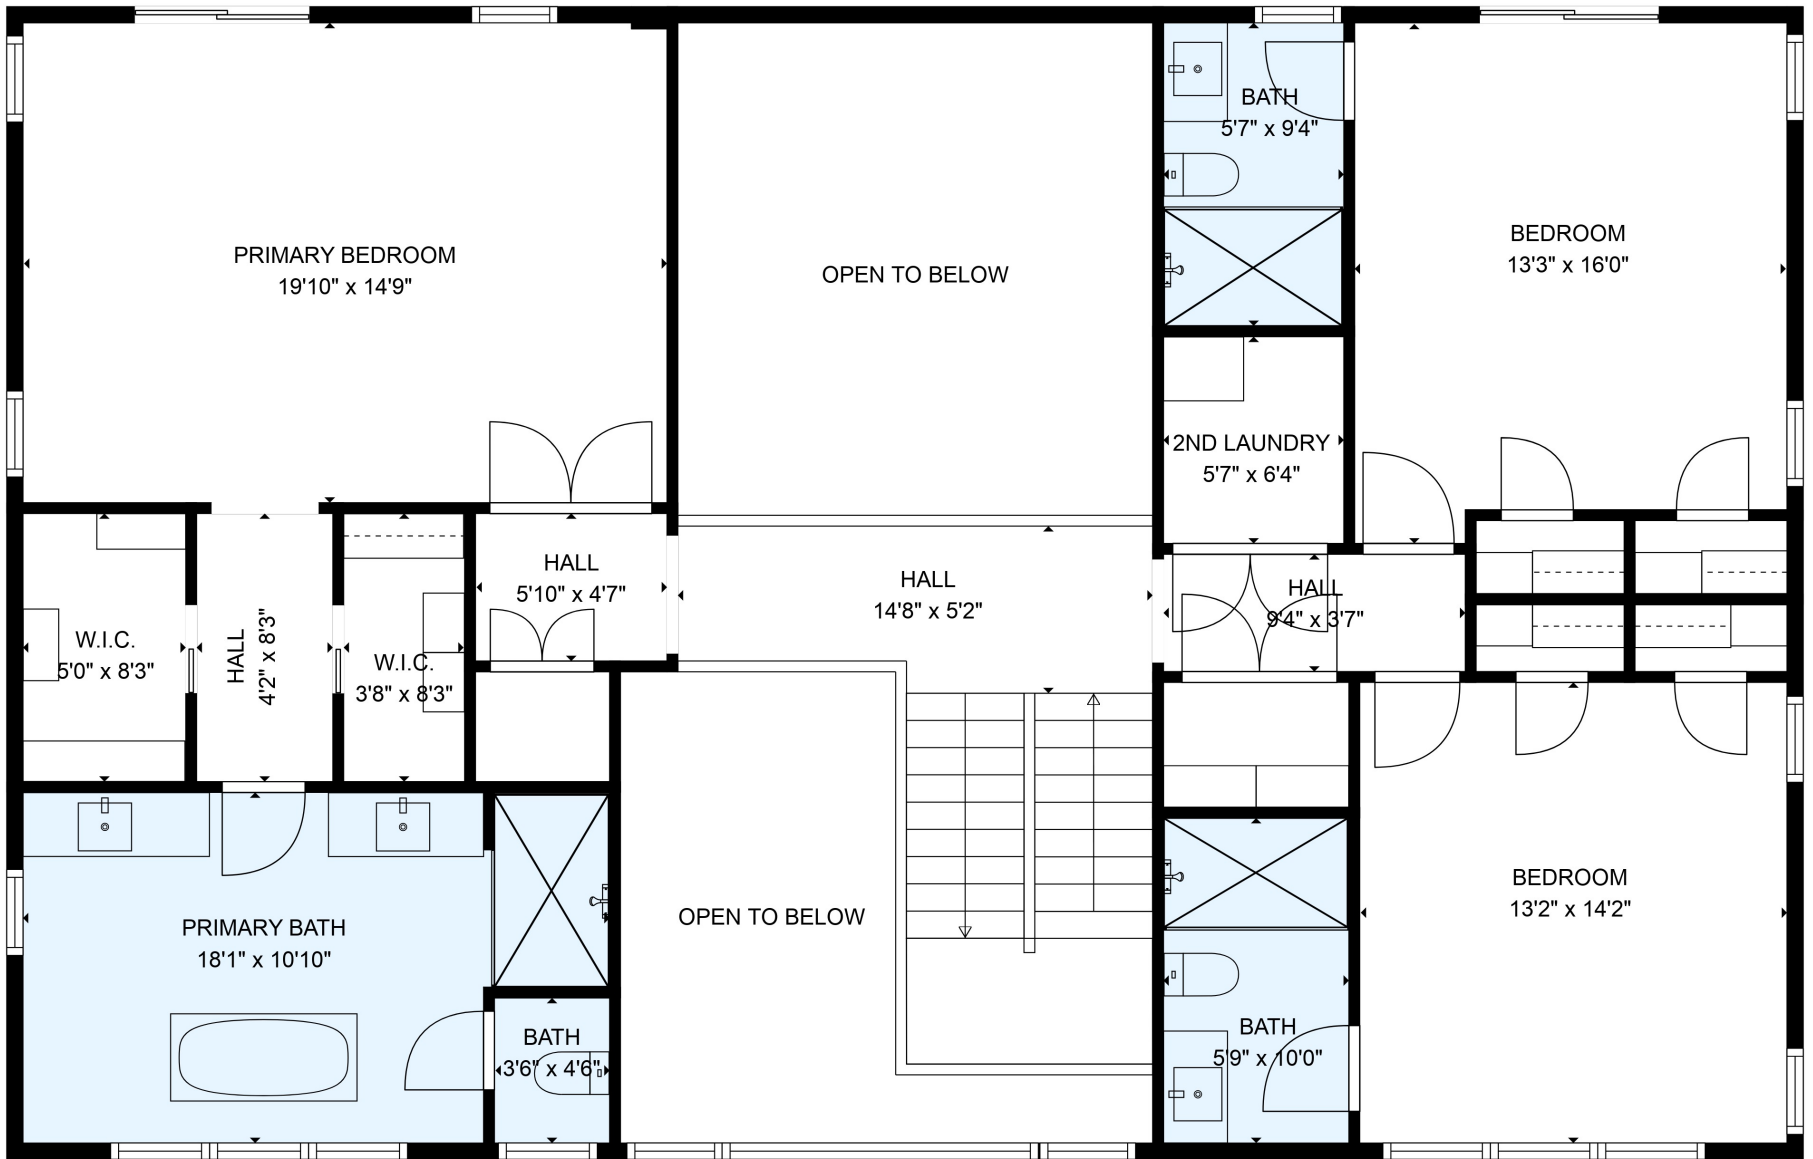

FLOOR 2

FLOOR 1

FLOOR 3

Total scanned area: 4826 sq. ft

SIZES AND DIMENSIONS ARE ESTIMATED