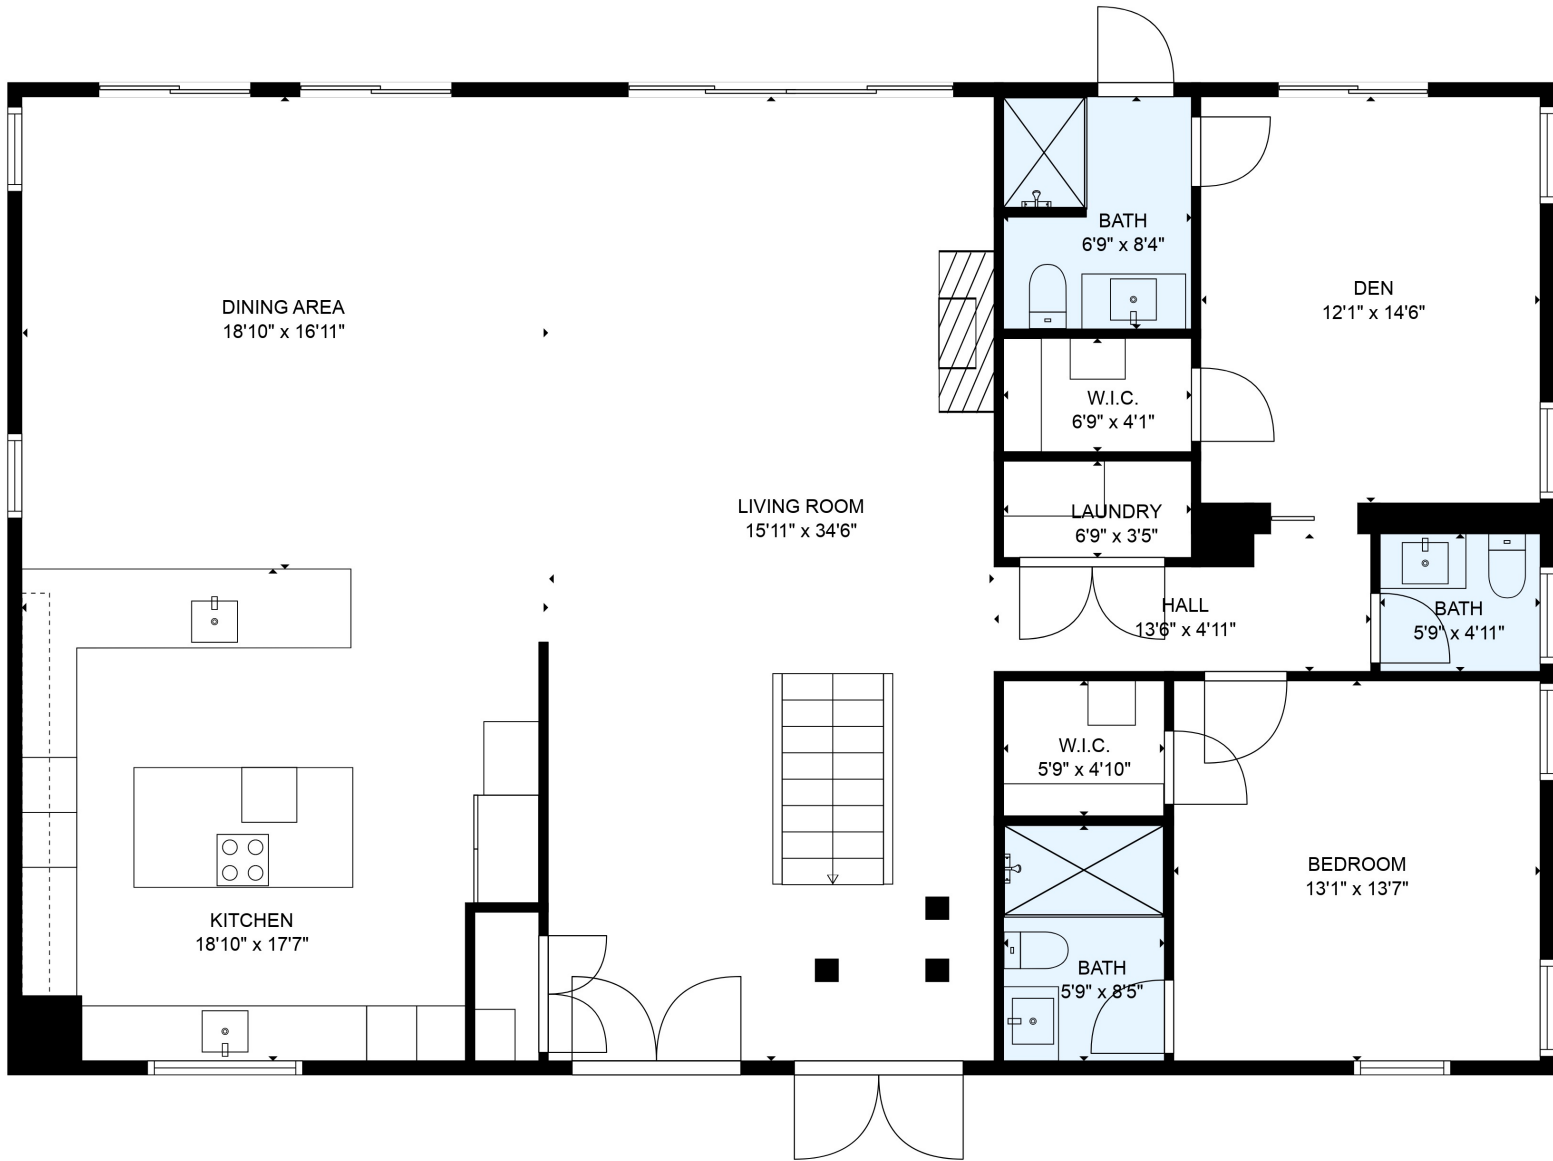

FLOOR 2

FLOOR 1

FLOOR 3

Total scanned area: 4826 sq. ft

SIZES AND DIMENSIONS ARE ESTIMATED