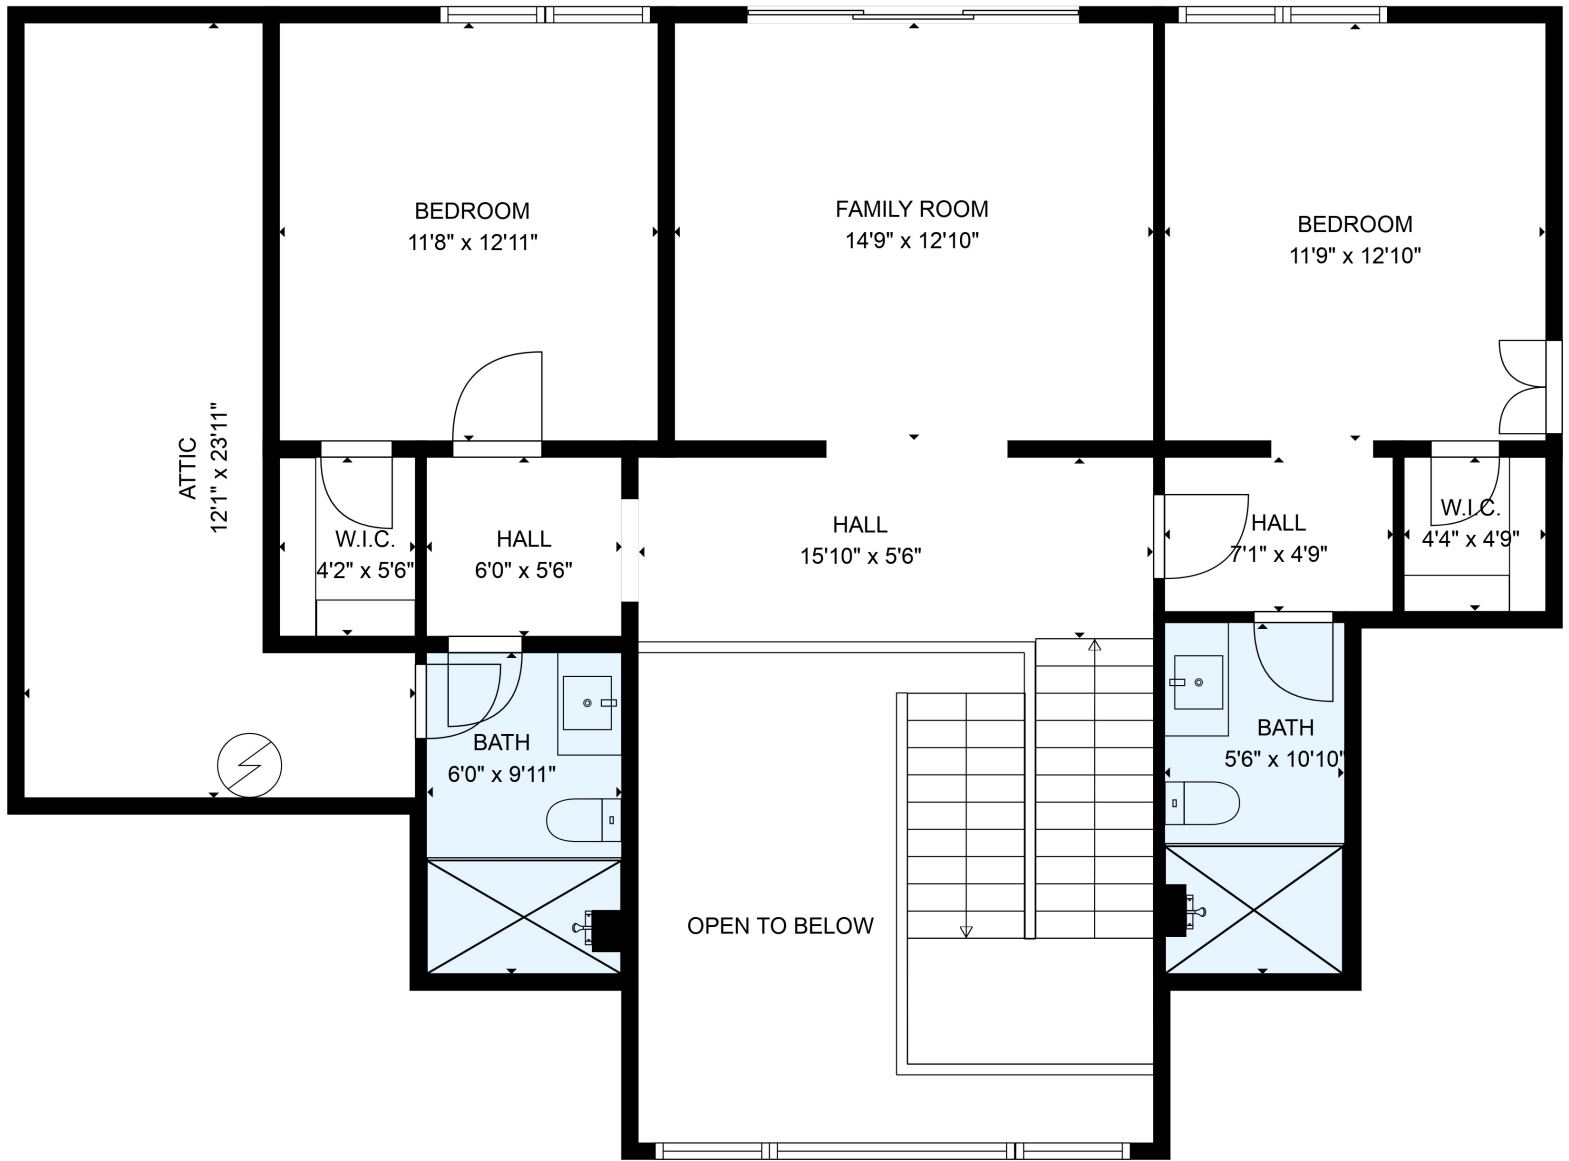

FLOOR 2

FLOOR 1

FLOOR 3

Total scanned area: 4826 sq. ft

SIZES AND DIMENSIONS ARE ESTIMATED