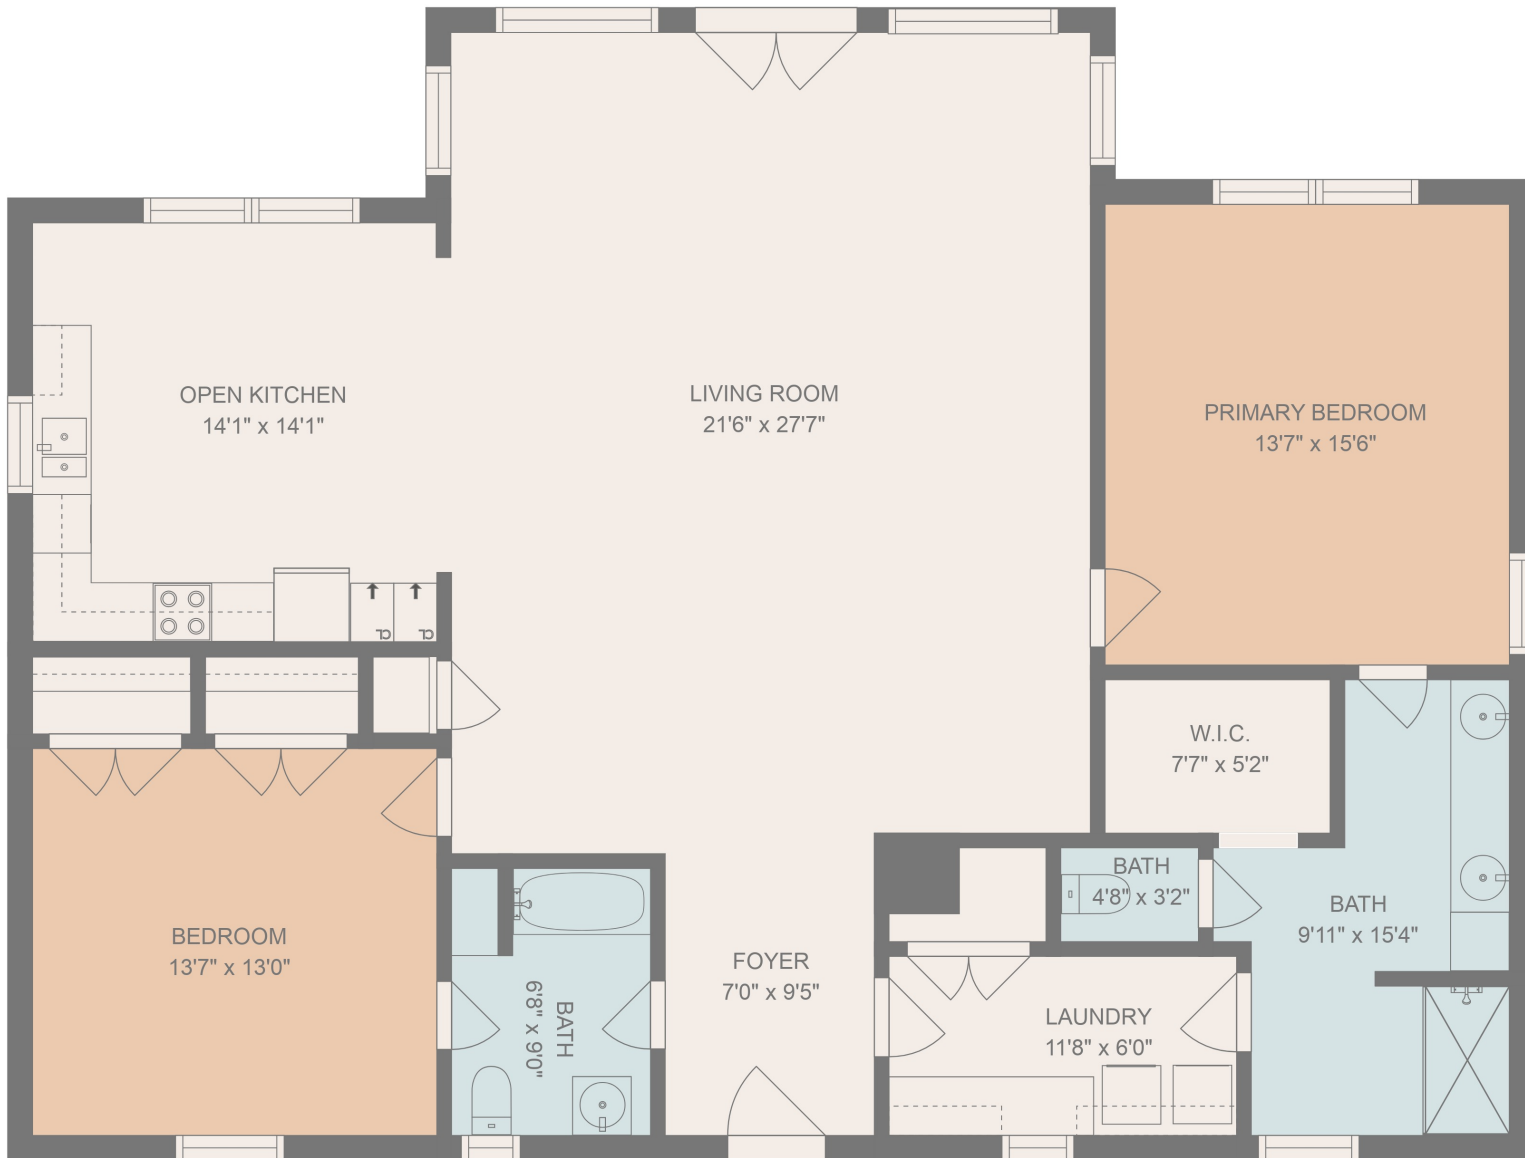

MEASUREMENTS ARE CALCULATED BY CUBICASA TECHNOLOGY. DEEMED HIGHLY RELIABLE BUT NOT GUARANTEED.

Total scanned area: 1814 sq. ft

MEASUREMENTS ARE CALCULATED BY CUBICASA TECHNOLOGY. DEEMED HIGHLY RELIABLE BUT NOT GUARANTEED.