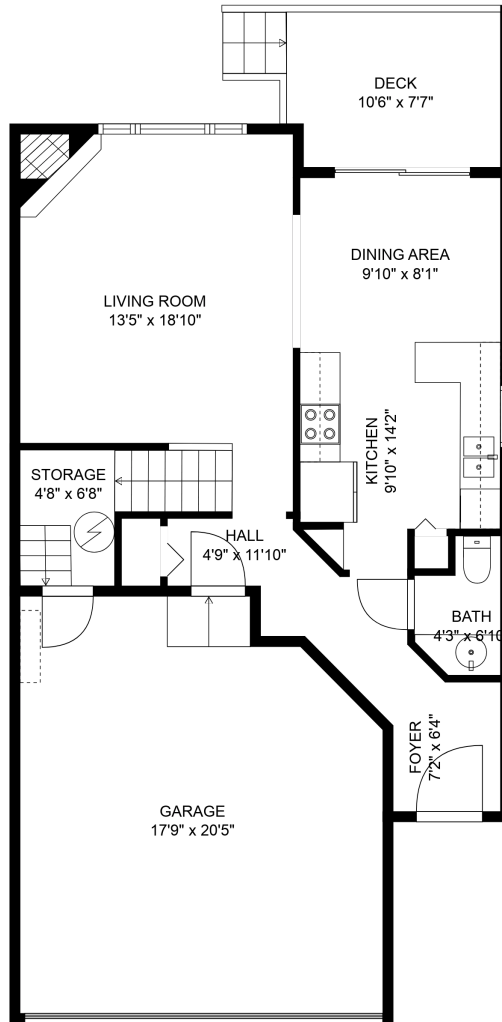

STEVEN REISINGER
REAL ESTATE

92-46360 Valleyview Rd

Steven Reisinger
778-552-2872

steven@stevenreisinger.ca

FLOOR 1