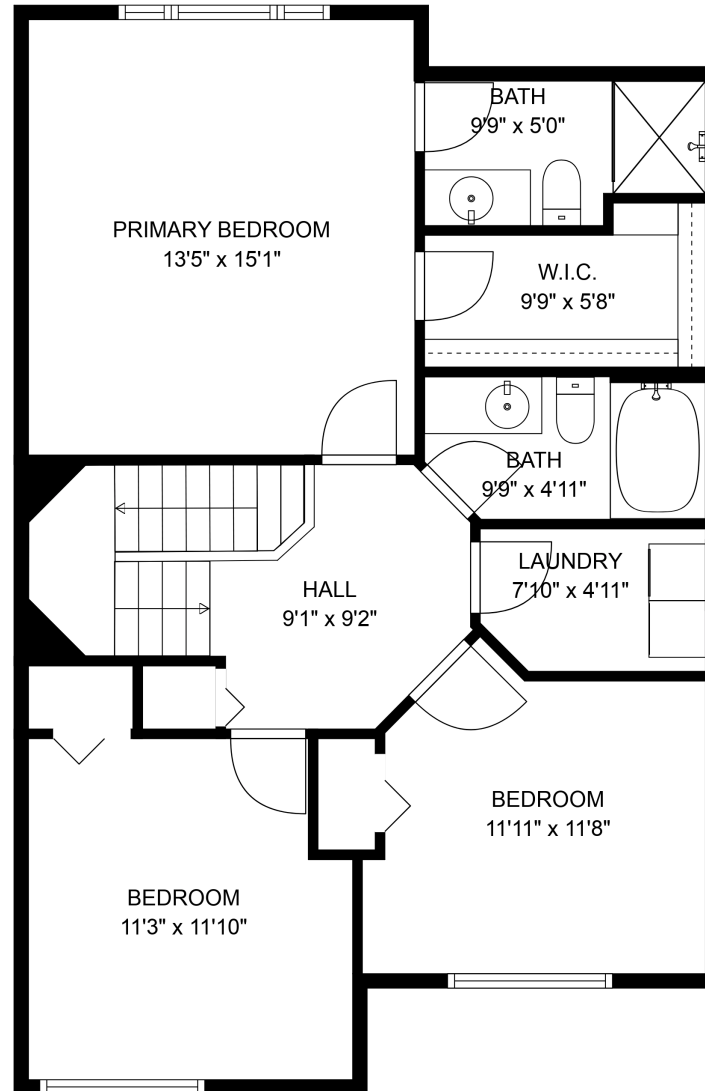

## Estimated Areas:

Main Floor: 632 sq. ft  
Above Main: 863 sq. ft  
**Total: 1495 Sq. Ft**

STEVEN REISINGER  
REAL ESTATE

## Estimated Areas:

Main Floor: 632 sq. ft  
Above Main: 863 sq. ft  
Total: 1495 Sq. Ft

STEVEN REISINGER  
REAL ESTATE