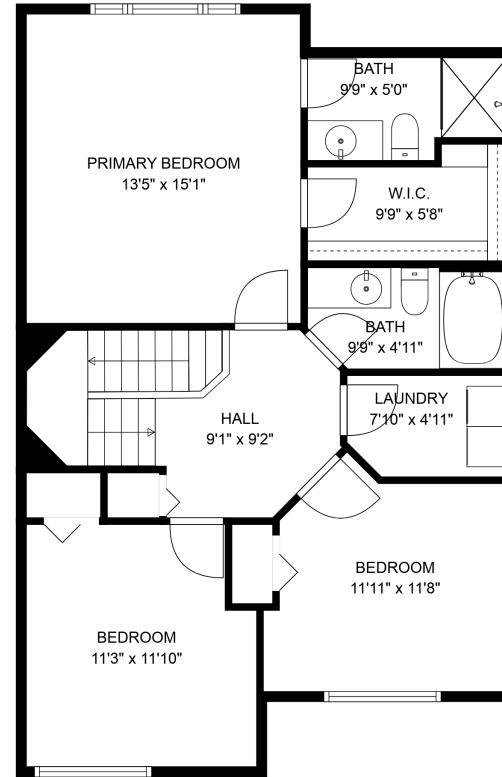

FLOOR 2

Estimated Areas:

Main Floor: 632 sq. ft

Above Main: 863 sq. ft

Total: 1495 Sq. Ft