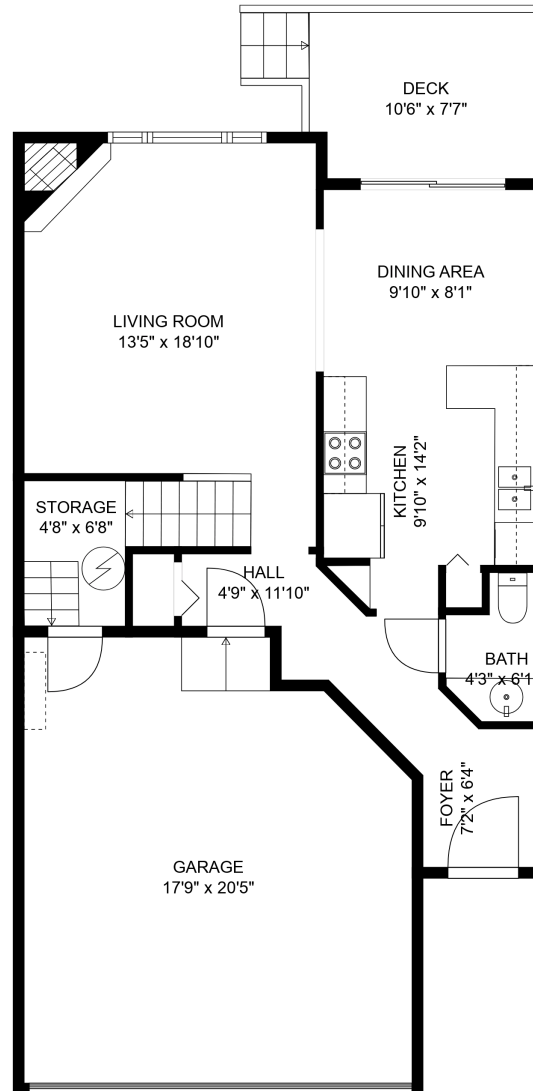

## Estimated Areas:

Main Floor: 632 sq. ft  
Above Main: 863 sq. ft  
**Total: 1495 Sq. Ft**

STEVEN REISINGER  
REAL ESTATE

## Estimated Areas:

Main Floor: 632 sq. ft  
Above Main: 863 sq. ft  
Total: 1495 Sq. Ft

STEVEN REISINGER  
REAL ESTATE