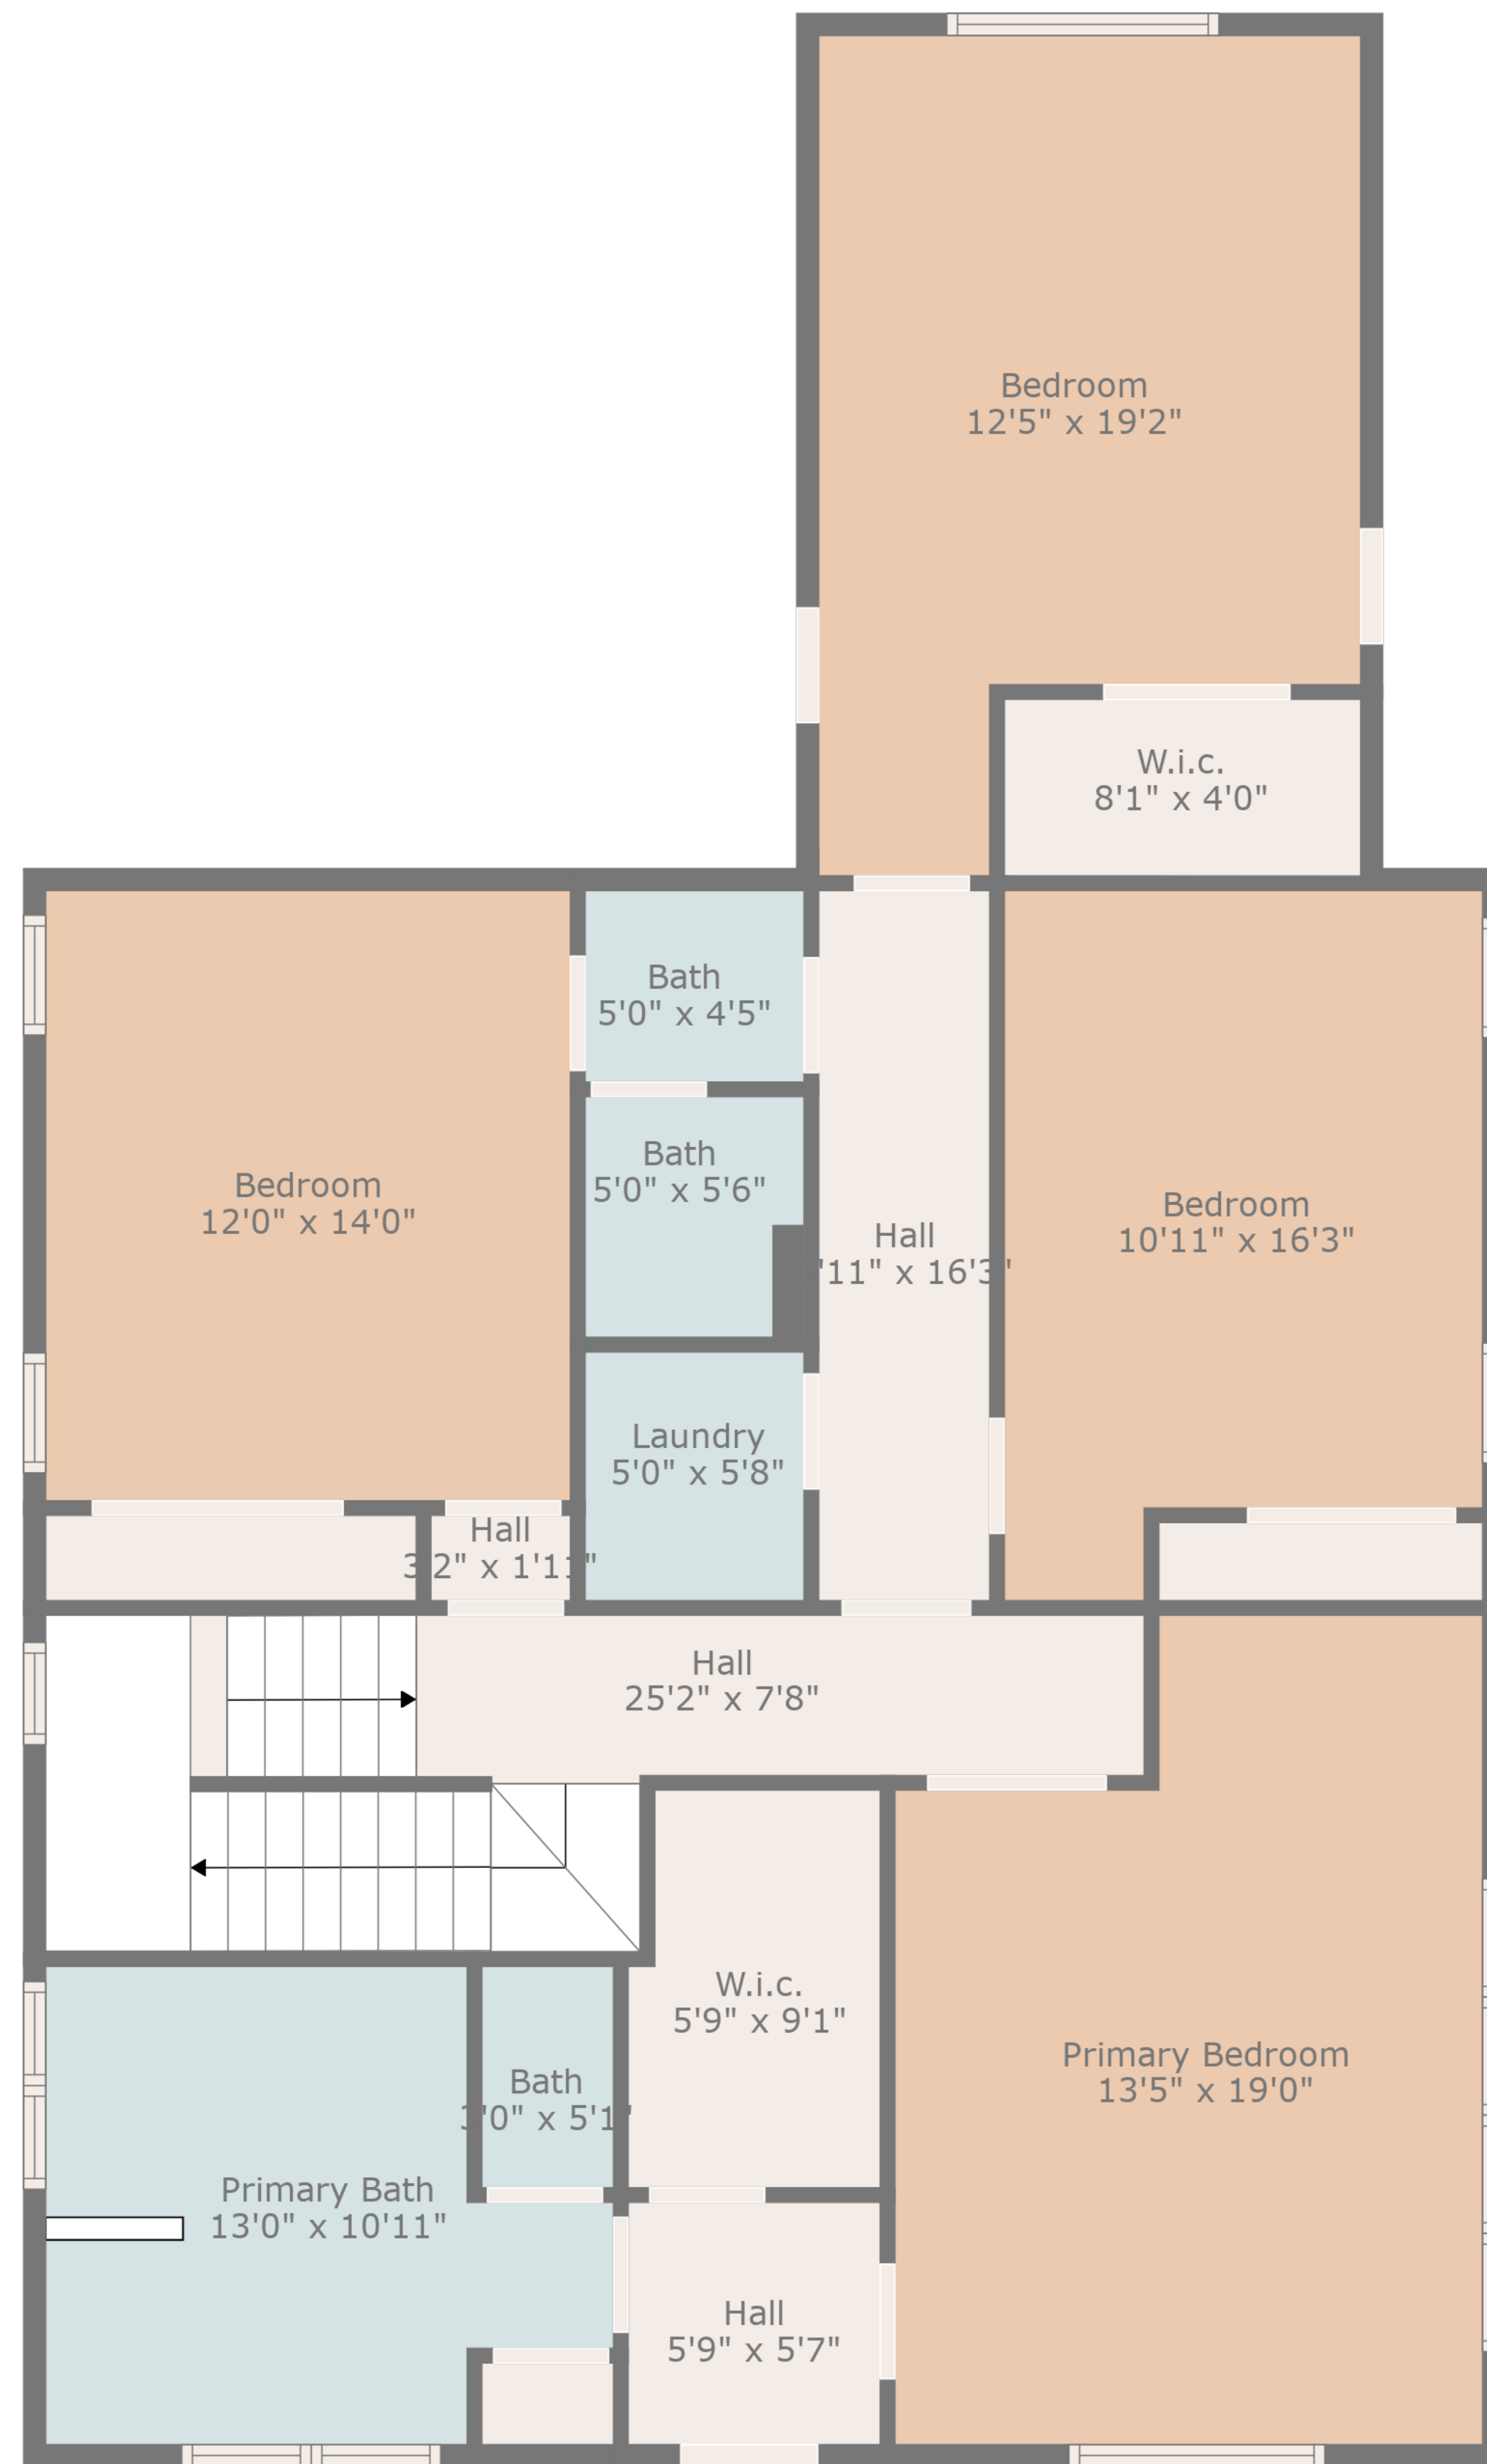

Room Dimensions Should Not Be Used For Total Sqft And Should Be Verified For Accuracy

Room Dimensions Should Not Be Used For Total Sqft And Should Be Verified For Accuracy

Bath  
7'9" x 7'9"

Bedroom  
32'10" x 17'3"

Floor 1

Floor 2

Floor 3