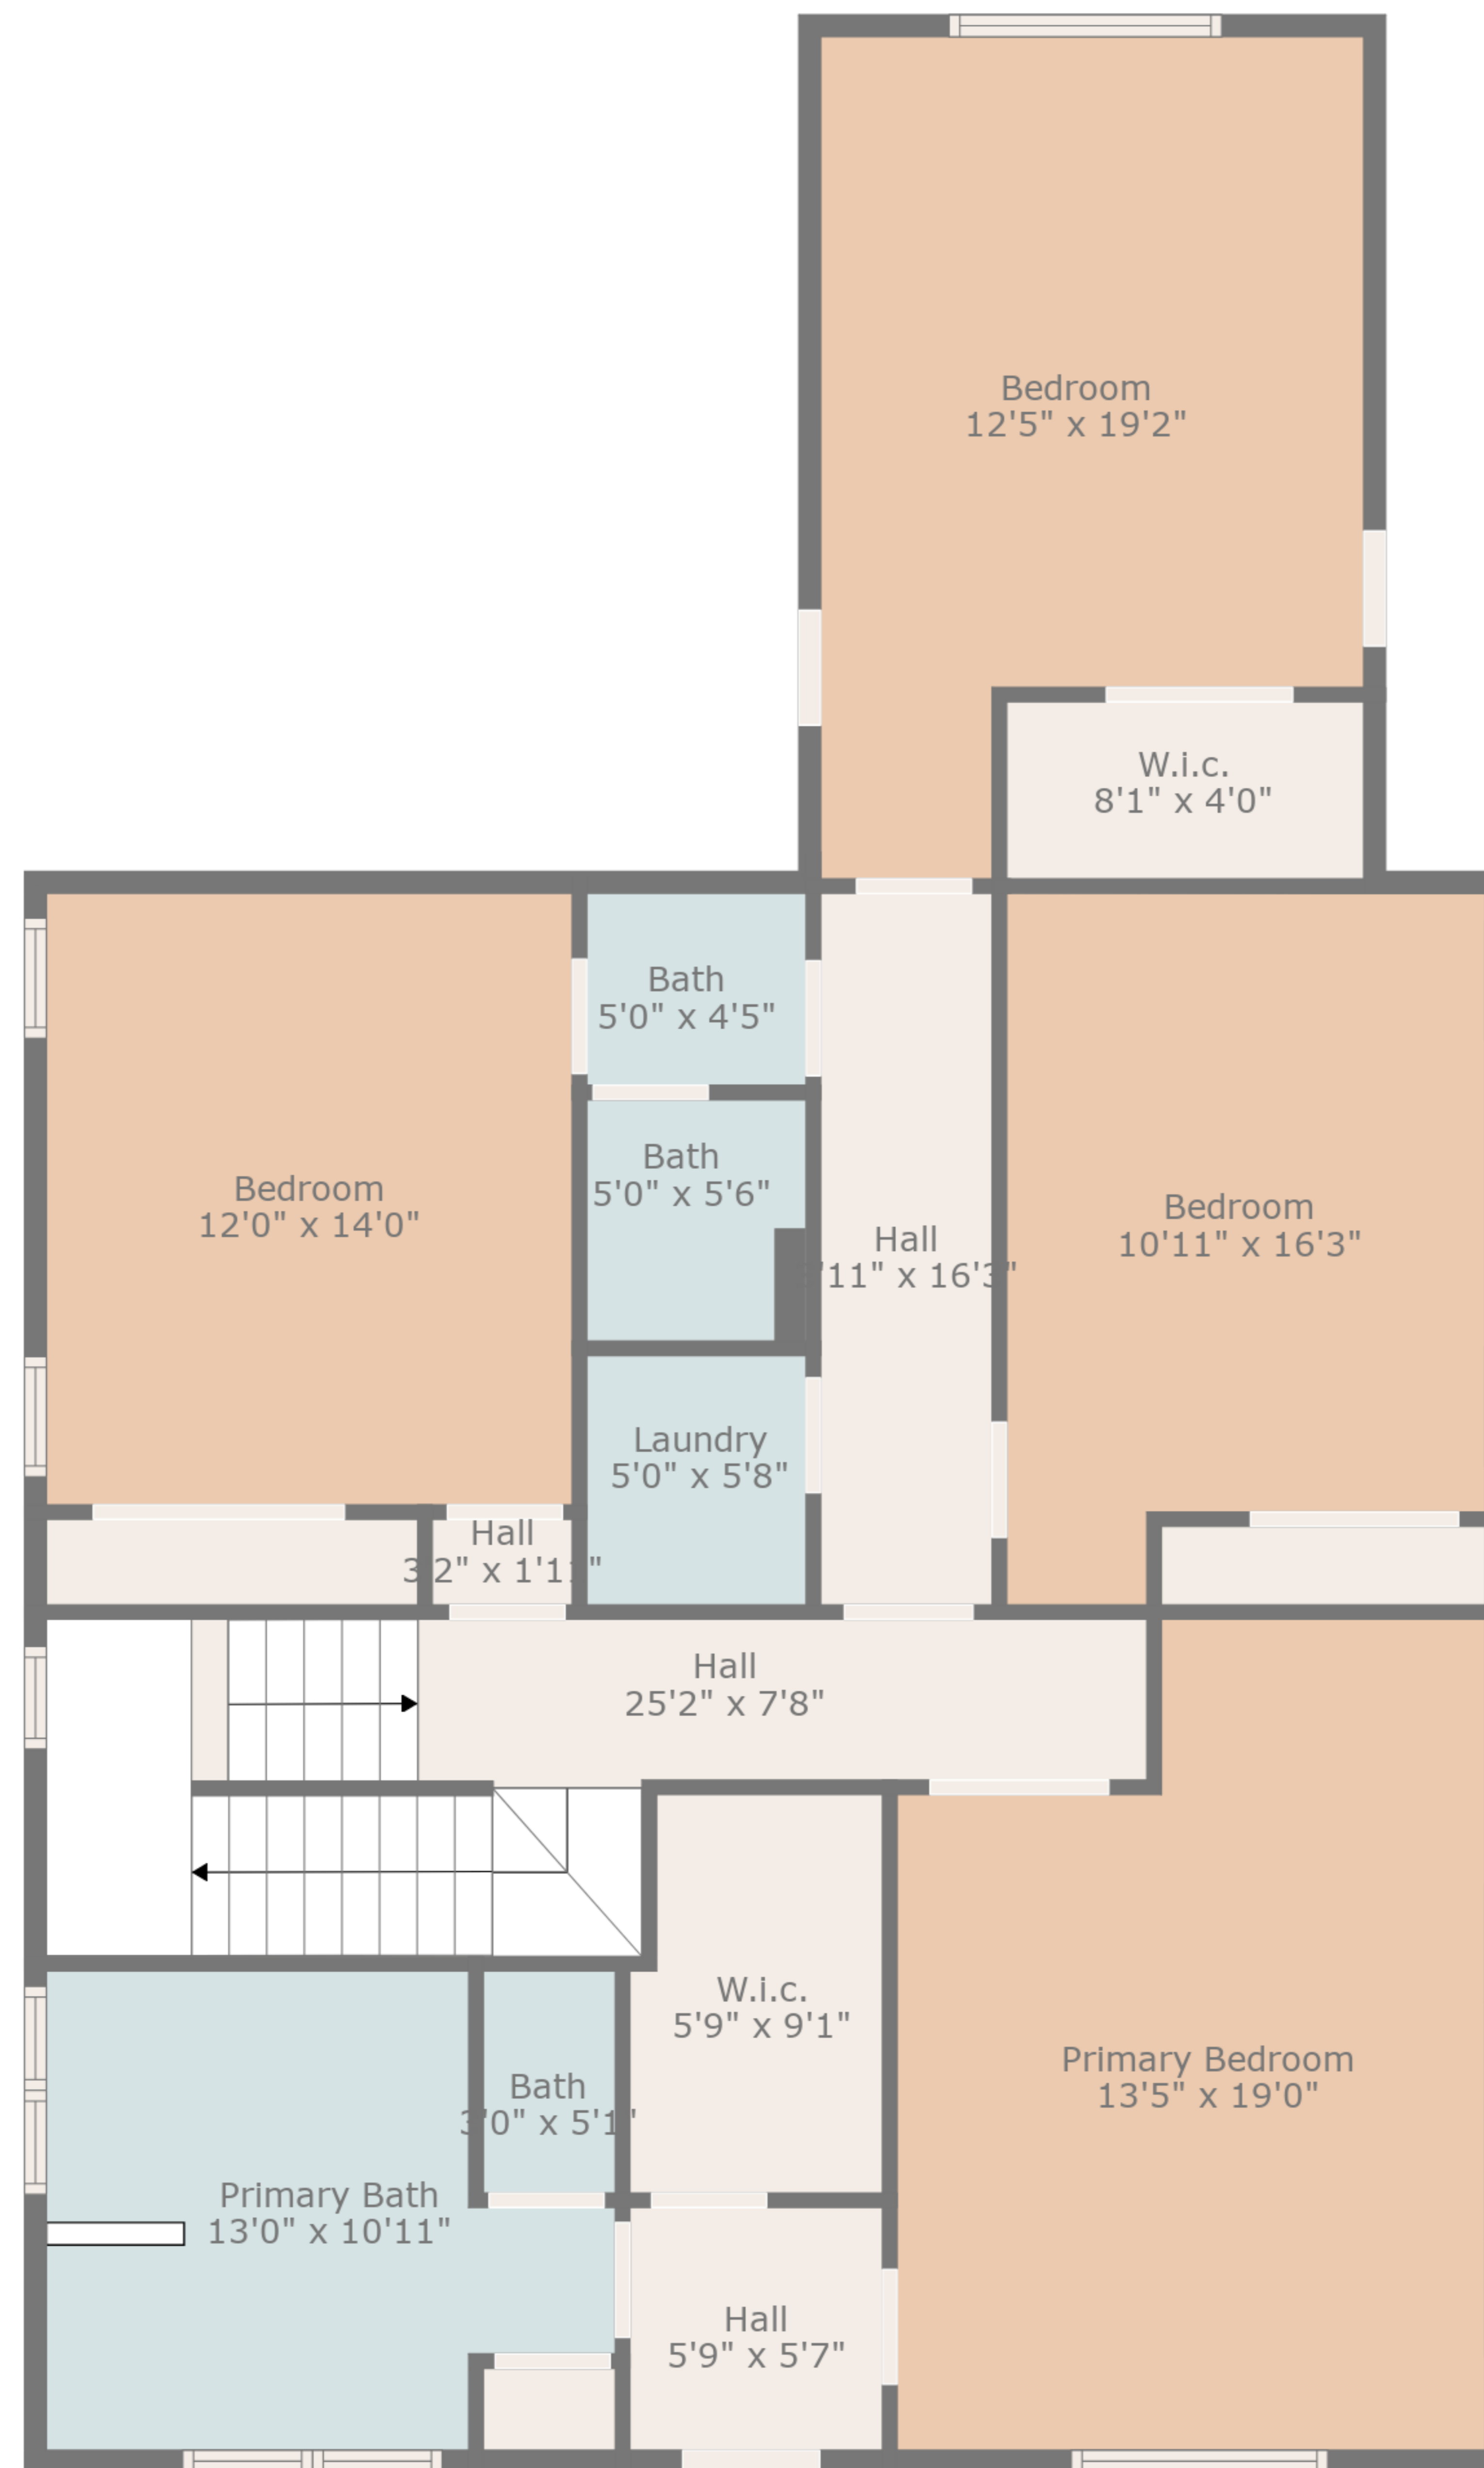

Room Dimensions Should Not Be Used For Total Sqft And Should Be Verified For Accuracy

Room Dimensions Should Not Be Used For Total Sqft And Should Be Verified For Accuracy

Bath  
7'9" x 7'9"

Bedroom  
32'10" x 17'3"

Floor 1

Floor 2

Floor 3