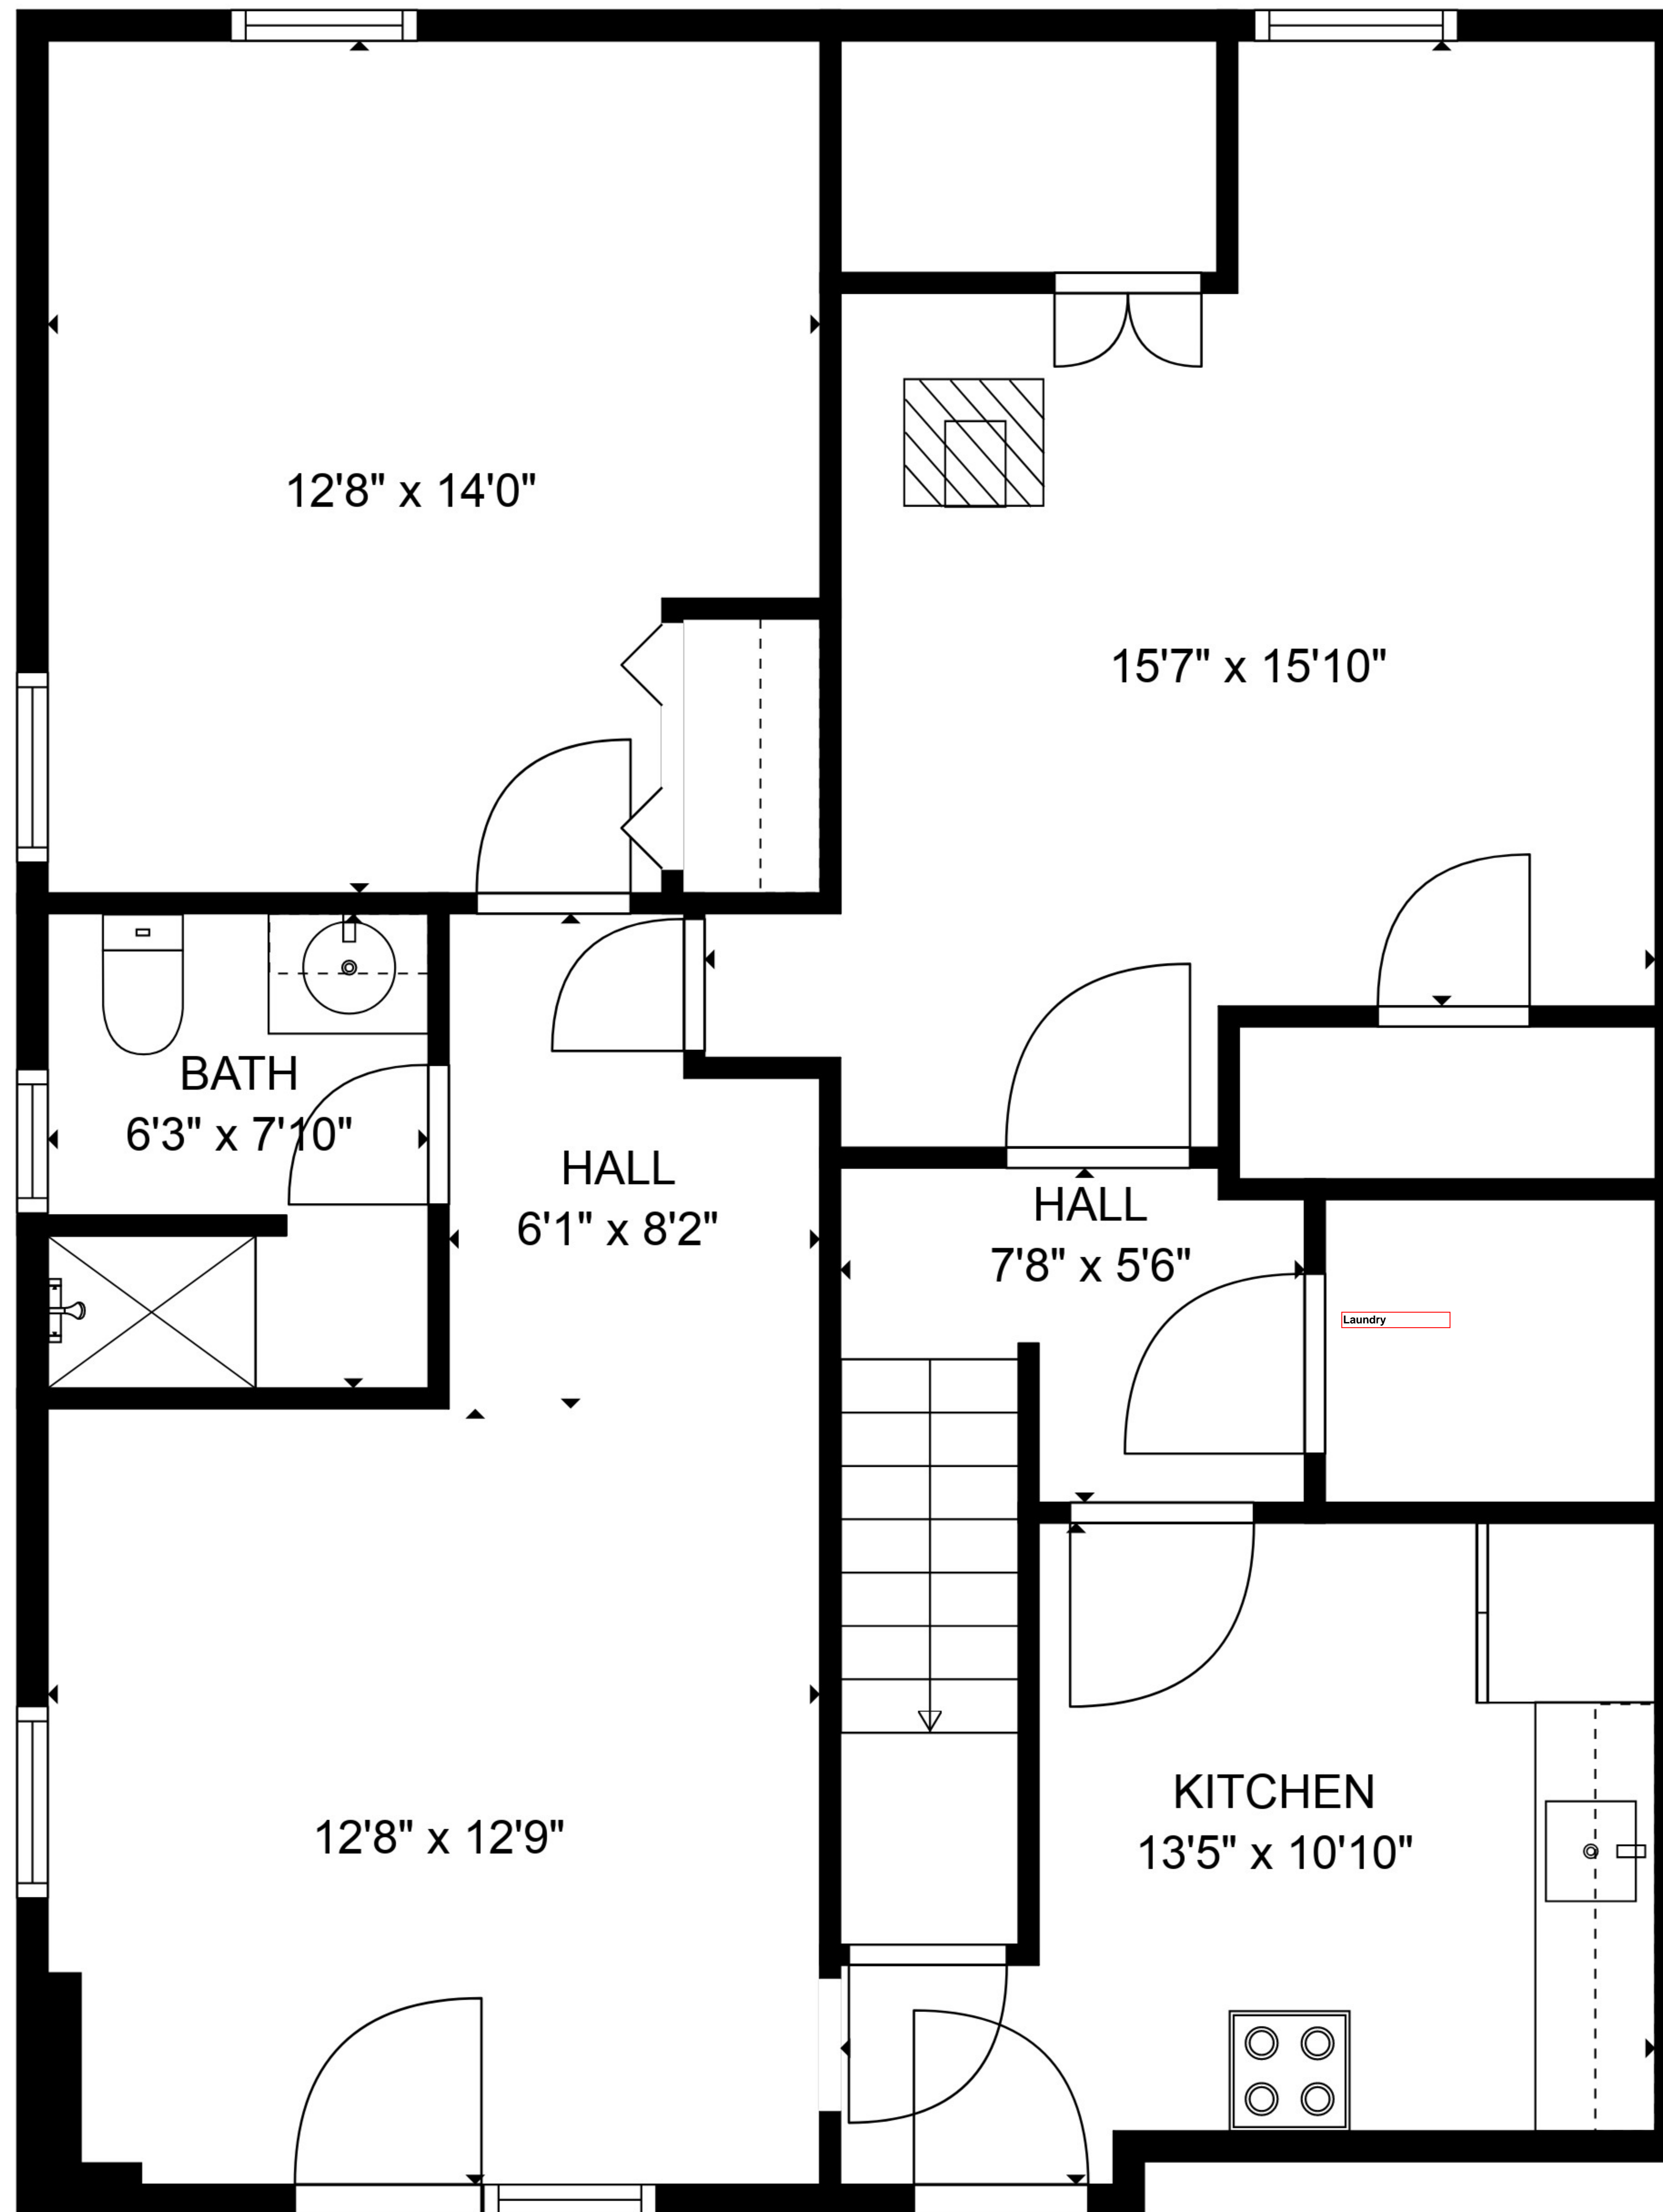

TOTAL: 1123 sq. ft
FLOOR 1: 1123 sq. ft
EXCLUDED AREAS: GARAGE: 509 sq. ft

TOTAL: 922 sq. ft