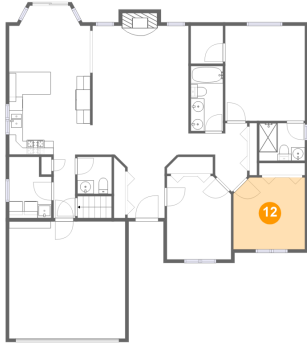

**21878 East Sunset Drive, Macomb Township,
Macomb, Macomb County, Michigan, United**

12 Floor 2 - Bedroom

Dimensions: 10'5" x 10'5"
Area: 107 sq. ft
Counted as living area: Yes

Heated: Yes
Finished: Yes
Enclosed: Yes
Contiguous: Yes
Permitted: Yes
Wet space: No
Addition: No
Conversion: No