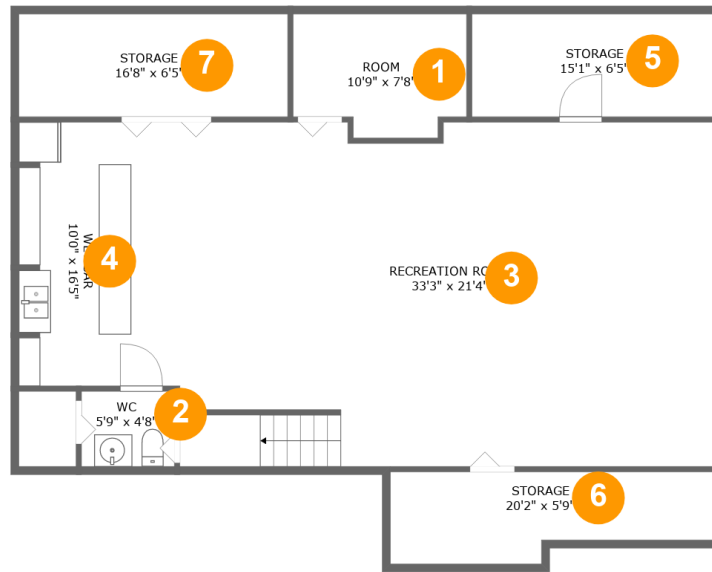

 **3,151** Total sqft

**21878 East Sunset Drive, Macomb Township,
Macomb, Macomb County, Michigan, United**

Room dimensions

Floor 1

Total sqft: 1399

Living area: 1028

#		Dimensions	sqft	Counted as living area
1	Room	10'9" x 7'8"	76 sq. ft	Yes
2	Bath	5'9" x 4'8"	27 sq. ft	No
3	Recreation Room	33'3" x 21'4"	700 sq. ft	Yes
4	Bar	10'0" x 16'5"	162 sq. ft	Yes
5	Storage	15'1" x 6'5"	96 sq. ft	No
6	Storage	20'2" x 5'9"	99 sq. ft	No
7	Storage	16'8" x 6'5"	107 sq. ft	No

21878 East Sunset Drive, Macomb Township, Macomb, Macomb County, Michigan, United

Room dimensions

Floor 2

Total sqft: 1752

Living area: 1212

#		Dimensions	sqft	Counted as living area
8	Bath	5'0" x 5'5"	27 sq. ft	Yes
9	Bedroom	11'8" x 13'11"	162 sq. ft	Yes
10	Kitchen	12'2" x 12'1"	145 sq. ft	Yes
11	Bath	4'9" x 9'6"	45 sq. ft	No
12	Bedroom	10'5" x 10'5"	107 sq. ft	Yes
13	Hall	8'7" x 10'0"	51 sq. ft	No
14	Bath	6'8" x 5'6"	37 sq. ft	Yes
15	Cl	4'9" x 5'6"	26 sq. ft	Yes
16	Living Room	14'0" x 18'10"	274 sq. ft	Yes
17	Entry	7'10" x 9'3"	54 sq. ft	Yes
18	Utility	6'2" x 8'11"	50 sq. ft	Yes

4 Floor 1 - Bar

Dimensions: 10'0" x 16'5"
Area: 162 sq. ft
Counted as living area: Yes

Heated: Yes
Finished: Yes
Enclosed: Yes
Contiguous: Yes
Permitted: Yes
Wet space: No
Addition: No
Conversion: No

5 Floor 1 - Storage

6 Floor 1 - Storage

Dimensions: 20'2" x 5'9"
Area: 99 sq. ft
Counted as living area: No

Heated: No
Finished: No
Enclosed: No
Contiguous: Yes
Permitted: Yes
Wet space: No
Addition: No
Conversion: No

7 Floor 1 - Storage