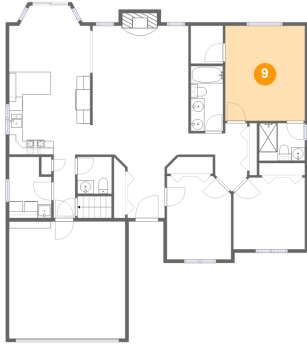

21878 East Sunset Drive, Macomb Township, Macomb, Macomb County, Michigan, United

9 Floor 2 - Bedroom

Dimensions: 11'8" x 13'11"
Area: 162 sq. ft
Counted as living area: Yes

Heated: Yes
Finished: Yes
Enclosed: Yes
Contiguous: Yes
Permitted: Yes
Wet space: No
Addition: No
Conversion: No