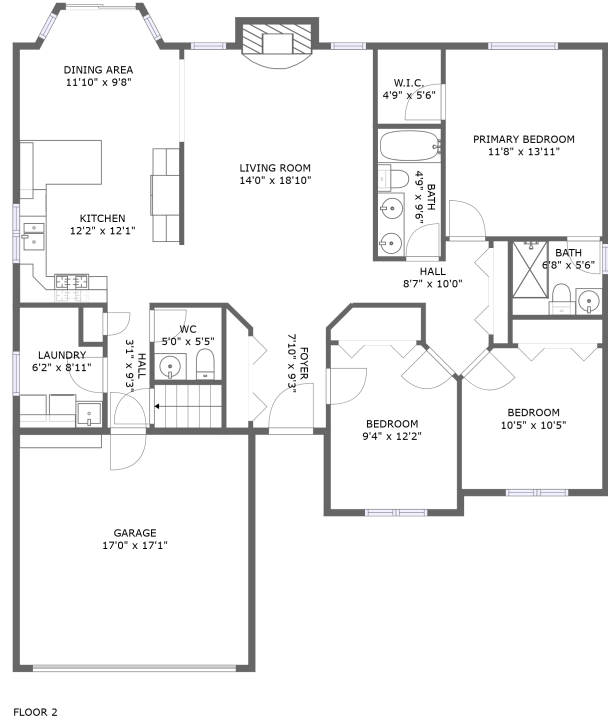

21878 East Sunset Drive, Macomb Township, Macomb, Macomb County, Michigan, United

Property summary

1 Garages

3 Bedrooms

2 Bathrooms

2 Half baths

2 Floors

2,240 Gross living area sqft

3,151 Total sqft