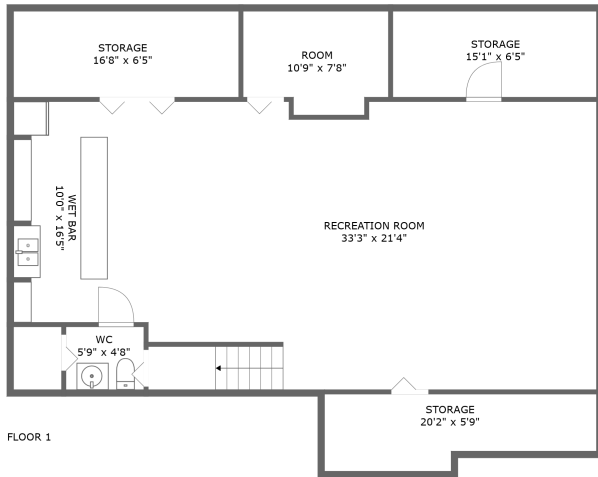

21878 East Sunset Drive, Macomb Township, Macomb, Macomb County, Michigan, United

Property summary

1 Garages

3 Bedrooms

2 Bathrooms

2 Half baths

2 Floors

2,240 Gross living area sqft

3,151 Total sqft