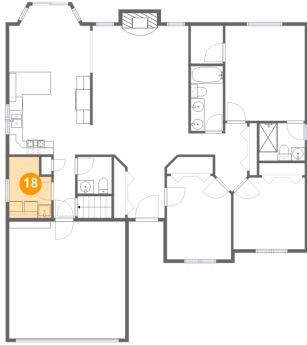

17 Floor 2 - Entry

Dimensions: 7'10" x 9'3"
Area: 54 sq. ft
Counted as living area: Yes

Heated: Yes
Finished: Yes
Enclosed: Yes
Contiguous: Yes
Permitted: Yes
Wet space: No
Addition: No
Conversion: No

**21878 East Sunset Drive, Macomb Township,
Macomb, Macomb County, Michigan, United**

18 Floor 2 - Utility

Dimensions: 6'2" x 8'11"
Area: 50 sq. ft
Counted as living area: Yes

Heated: Yes
Finished: Yes
Enclosed: Yes
Contiguous: Yes
Permitted: Yes
Wet space: No
Addition: No
Conversion: No