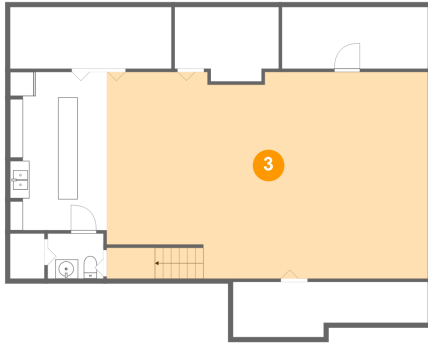

2 Floor 1 - Bath

Dimensions: 5'9" x 4'8"
Area: 27 sq. ft
Counted as living area: No

Heated: Yes
Finished: Yes
Enclosed: Yes
Contiguous: Yes
Permitted: Yes
Wet space: Yes
Addition: No
Conversion: No

**21878 East Sunset Drive, Macomb Township,
Macomb, Macomb County, Michigan, United**

3 Floor 1 - Recreation Room

Dimensions: 33'3" x 21'4"
Area: 700 sq. ft
Counted as living area: Yes

Heated: Yes
Finished: Yes
Enclosed: Yes
Contiguous: Yes
Permitted: Yes
Wet space: No
Addition: No
Conversion: No

4 Floor 1 - Bar

Dimensions: 10'0" x 16'5"
Area: 162 sq. ft
Counted as living area: Yes

Heated: Yes
Finished: Yes
Enclosed: Yes
Contiguous: Yes
Permitted: Yes
Wet space: No
Addition: No
Conversion: No

5 Floor 1 - Storage