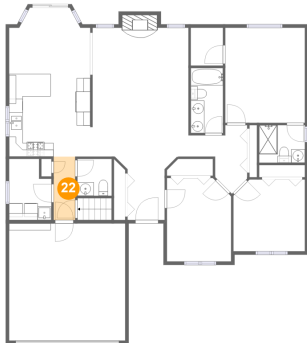

22 Floor 2 - Hall

Dimensions: 3'1" x 9'3"
Area: 29 sq. ft
Counted as living area: Yes

Heated: Yes
Finished: Yes
Enclosed: Yes
Contiguous: Yes
Permitted: Yes
Wet space: No
Addition: No
Conversion: No