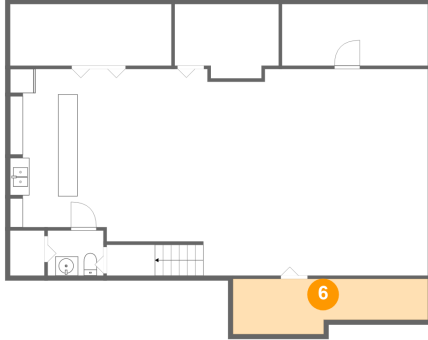

3 Floor 1 - Recreation Room

Dimensions: 33'3" x 21'4"
Area: 700 sq. ft
Counted as living area: Yes

Heated: Yes
Finished: Yes
Enclosed: Yes
Contiguous: Yes
Permitted: Yes
Wet space: No
Addition: No
Conversion: No

4 Floor 1 - Bar

Dimensions: 10'0" x 16'5"
Area: 162 sq. ft
Counted as living area: Yes

Heated: Yes
Finished: Yes
Enclosed: Yes
Contiguous: Yes
Permitted: Yes
Wet space: No
Addition: No
Conversion: No

5 Floor 1 - Storage

Dimensions: 15'1" x 6'5"
Area: 96 sq. ft
Counted as living area: No

Heated: No
Finished: No
Enclosed: No
Contiguous: Yes
Permitted: Yes
Wet space: No
Addition: No
Conversion: No

**21878 East Sunset Drive, Macomb Township,
Macomb, Macomb County, Michigan, United**

6 Floor 1 - Storage

Dimensions: 20'2" x 5'9"
Area: 99 sq. ft
Counted as living area: No

Heated: No
Finished: No
Enclosed: No
Contiguous: Yes
Permitted: Yes
Wet space: No
Addition: No
Conversion: No

7 Floor 1 - Storage