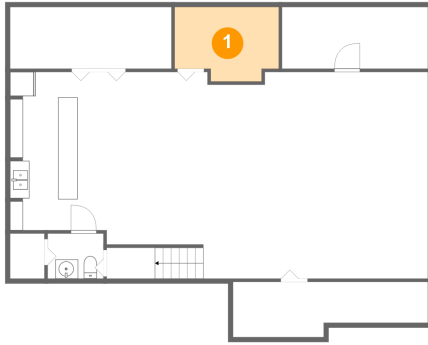

21878 East Sunset Drive, Macomb Township, Macomb, Macomb County, Michigan, United

1 Floor 1 - Room

Dimensions: 10'9" x 7'8"
Area: 76 sq. ft
Counted as living area: Yes

Heated: Yes
Finished: Yes
Enclosed: Yes
Contiguous: Yes
Permitted: Yes
Wet space: No
Addition: No
Conversion: No