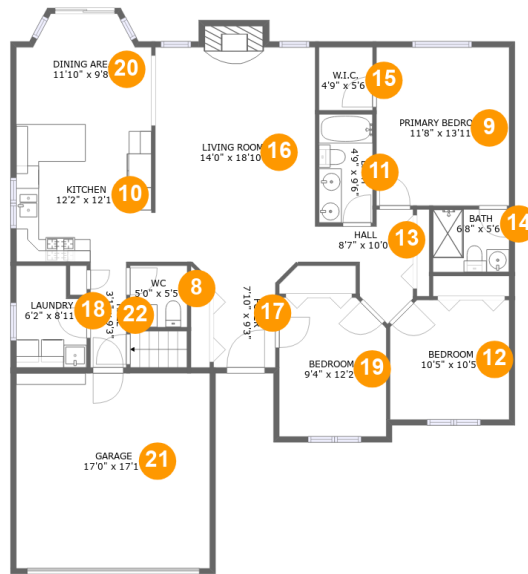

 **3,151** Total sqft

**21878 East Sunset Drive, Macomb Township,
Macomb, Macomb County, Michigan, United**

Room dimensions

Floor 1

Total sqft: 1399

Living area: 1028

#		Dimensions	sqft	Counted as living area
1	Room	10'9" x 7'8"	76 sq. ft	Yes
2	Bath	5'9" x 4'8"	27 sq. ft	No
3	Recreation Room	33'3" x 21'4"	700 sq. ft	Yes
4	Bar	10'0" x 16'5"	162 sq. ft	Yes
5	Storage	15'1" x 6'5"	96 sq. ft	No
6	Storage	20'2" x 5'9"	99 sq. ft	No
7	Storage	16'8" x 6'5"	107 sq. ft	No

21878 East Sunset Drive, Macomb Township, Macomb, Macomb County, Michigan, United

Room dimensions

Floor 2

Total sqft: 1752

Living area: 1212

#		Dimensions	sqft	Counted as living area
8	Bath	5'0" x 5'5"	27 sq. ft	Yes
9	Bedroom	11'8" x 13'11"	162 sq. ft	Yes
10	Kitchen	12'2" x 12'1"	145 sq. ft	Yes
11	Bath	4'9" x 9'6"	45 sq. ft	No
12	Bedroom	10'5" x 10'5"	107 sq. ft	Yes
13	Hall	8'7" x 10'0"	51 sq. ft	No
14	Bath	6'8" x 5'6"	37 sq. ft	Yes
15	Cl	4'9" x 5'6"	26 sq. ft	Yes
16	Living Room	14'0" x 18'10"	274 sq. ft	Yes
17	Entry	7'10" x 9'3"	54 sq. ft	Yes
18	Utility	6'2" x 8'11"	50 sq. ft	Yes

4 Floor 1 - Bar

Dimensions: 10'0" x 16'5"
Area: 162 sq. ft
Counted as living area: Yes

Heated: Yes
Finished: Yes
Enclosed: Yes
Contiguous: Yes
Permitted: Yes
Wet space: No
Addition: No
Conversion: No

5 Floor 1 - Storage

20 Floor 2 - Dining Room

Dimensions: 11'10" x 9'8"
Area: 102 sq. ft
Counted as living area: No

Heated: Yes
Finished: Yes
Enclosed: Yes
Contiguous: Yes
Permitted: Yes
Wet space: No
Addition: No
Conversion: No