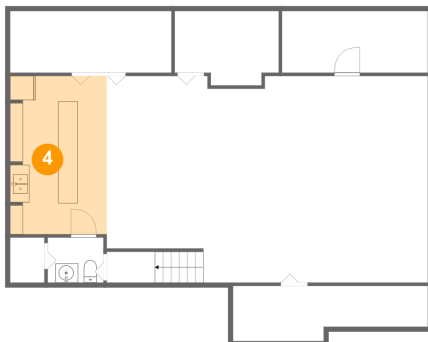

2 Floor 1 - Bath

Dimensions: 5'9" x 4'8"
Area: 27 sq. ft
Counted as living area: No

Heated: Yes
Finished: Yes
Enclosed: Yes
Contiguous: Yes
Permitted: Yes
Wet space: Yes
Addition: No
Conversion: No

**21878 East Sunset Drive, Macomb Township,
Macomb, Macomb County, Michigan, United**

3 Floor 1 - Recreation Room

Dimensions: 33'3" x 21'4"
Area: 700 sq. ft
Counted as living area: Yes

Heated: Yes
Finished: Yes
Enclosed: Yes
Contiguous: Yes
Permitted: Yes
Wet space: No
Addition: No
Conversion: No

4 Floor 1 - Bar

Dimensions: 10'0" x 16'5"
Area: 162 sq. ft
Counted as living area: Yes

Heated: Yes
Finished: Yes
Enclosed: Yes
Contiguous: Yes
Permitted: Yes
Wet space: No
Addition: No
Conversion: No

5 Floor 1 - Storage