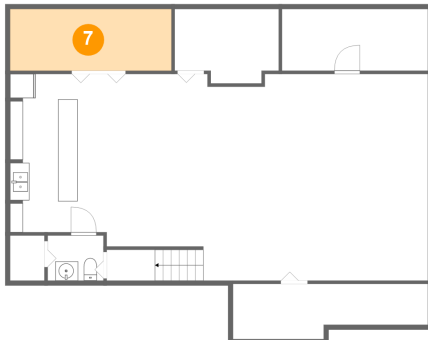

4 Floor 1 - Bar

Dimensions: 10'0" x 16'5"
Area: 162 sq. ft
Counted as living area: Yes

Heated: Yes
Finished: Yes
Enclosed: Yes
Contiguous: Yes
Permitted: Yes
Wet space: No
Addition: No
Conversion: No

5 Floor 1 - Storage

Dimensions: 15'1" x 6'5"
Area: 96 sq. ft
Counted as living area: No

Heated: No
Finished: No
Enclosed: No
Contiguous: Yes
Permitted: Yes
Wet space: No
Addition: No
Conversion: No

**21878 East Sunset Drive, Macomb Township,
Macomb, Macomb County, Michigan, United**

6 Floor 1 - Storage

Dimensions: 20'2" x 5'9"
Area: 99 sq. ft
Counted as living area: No

Heated: No
Finished: No
Enclosed: No
Contiguous: Yes
Permitted: Yes
Wet space: No
Addition: No
Conversion: No

7 Floor 1 - Storage