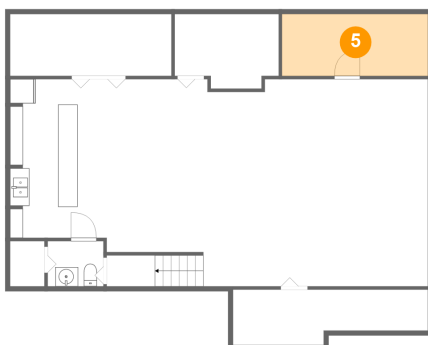

2 Floor 1 - Bath

Dimensions: 5'9" x 4'8"
Area: 27 sq. ft
Counted as living area: No

Heated: Yes
Finished: Yes
Enclosed: Yes
Contiguous: Yes
Permitted: Yes
Wet space: Yes
Addition: No
Conversion: No

**21878 East Sunset Drive, Macomb Township,
Macomb, Macomb County, Michigan, United**

3 Floor 1 - Recreation Room

Dimensions: 33'3" x 21'4"
Area: 700 sq. ft
Counted as living area: Yes

Heated: Yes
Finished: Yes
Enclosed: Yes
Contiguous: Yes
Permitted: Yes
Wet space: No
Addition: No
Conversion: No

4 Floor 1 - Bar

Dimensions: 10'0" x 16'5"
Area: 162 sq. ft
Counted as living area: Yes

Heated: Yes
Finished: Yes
Enclosed: Yes
Contiguous: Yes
Permitted: Yes
Wet space: No
Addition: No
Conversion: No

5 Floor 1 - Storage

Dimensions: 15'1" x 6'5"
Area: 96 sq. ft
Counted as living area: No

Heated: No
Finished: No
Enclosed: No
Contiguous: Yes
Permitted: Yes
Wet space: No
Addition: No
Conversion: No

**21878 East Sunset Drive, Macomb Township,
Macomb, Macomb County, Michigan, United**