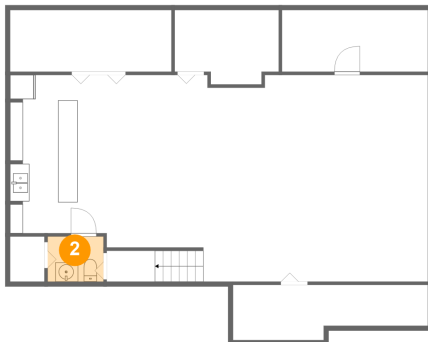

21878 East Sunset Drive, Macomb Township, Macomb, Macomb County, Michigan, United

1 Floor 1 - Room

Dimensions: 10'9" x 7'8"
Area: 76 sq. ft
Counted as living area: Yes

Heated: Yes
Finished: Yes
Enclosed: Yes
Contiguous: Yes
Permitted: Yes
Wet space: No
Addition: No
Conversion: No

2 Floor 1 - Bath

Dimensions: 5'9" x 4'8"
Area: 27 sq. ft
Counted as living area: No

Heated: Yes
Finished: Yes
Enclosed: Yes
Contiguous: Yes
Permitted: Yes
Wet space: Yes
Addition: No
Conversion: No

**21878 East Sunset Drive, Macomb Township,
Macomb, Macomb County, Michigan, United**