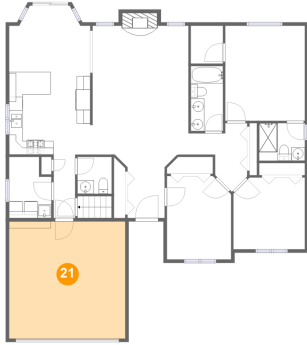

20 Floor 2 - Dining Room

Dimensions: 11'10" x 9'8"
Area: 102 sq. ft
Counted as living area: No

Heated: Yes
Finished: Yes
Enclosed: Yes
Contiguous: Yes
Permitted: Yes
Wet space: No
Addition: No
Conversion: No

21878 East Sunset Drive, Macomb Township, Macomb, Macomb County, Michigan, United

21 Floor 2 - Garage

Dimensions: 17'0" x 17'1"
Area: 291 sq. ft
Counted as living area: No

Heated: No
Finished: No
Enclosed: Yes
Contiguous: Yes
Permitted: Yes
Wet space: No
Addition: No
Conversion: No