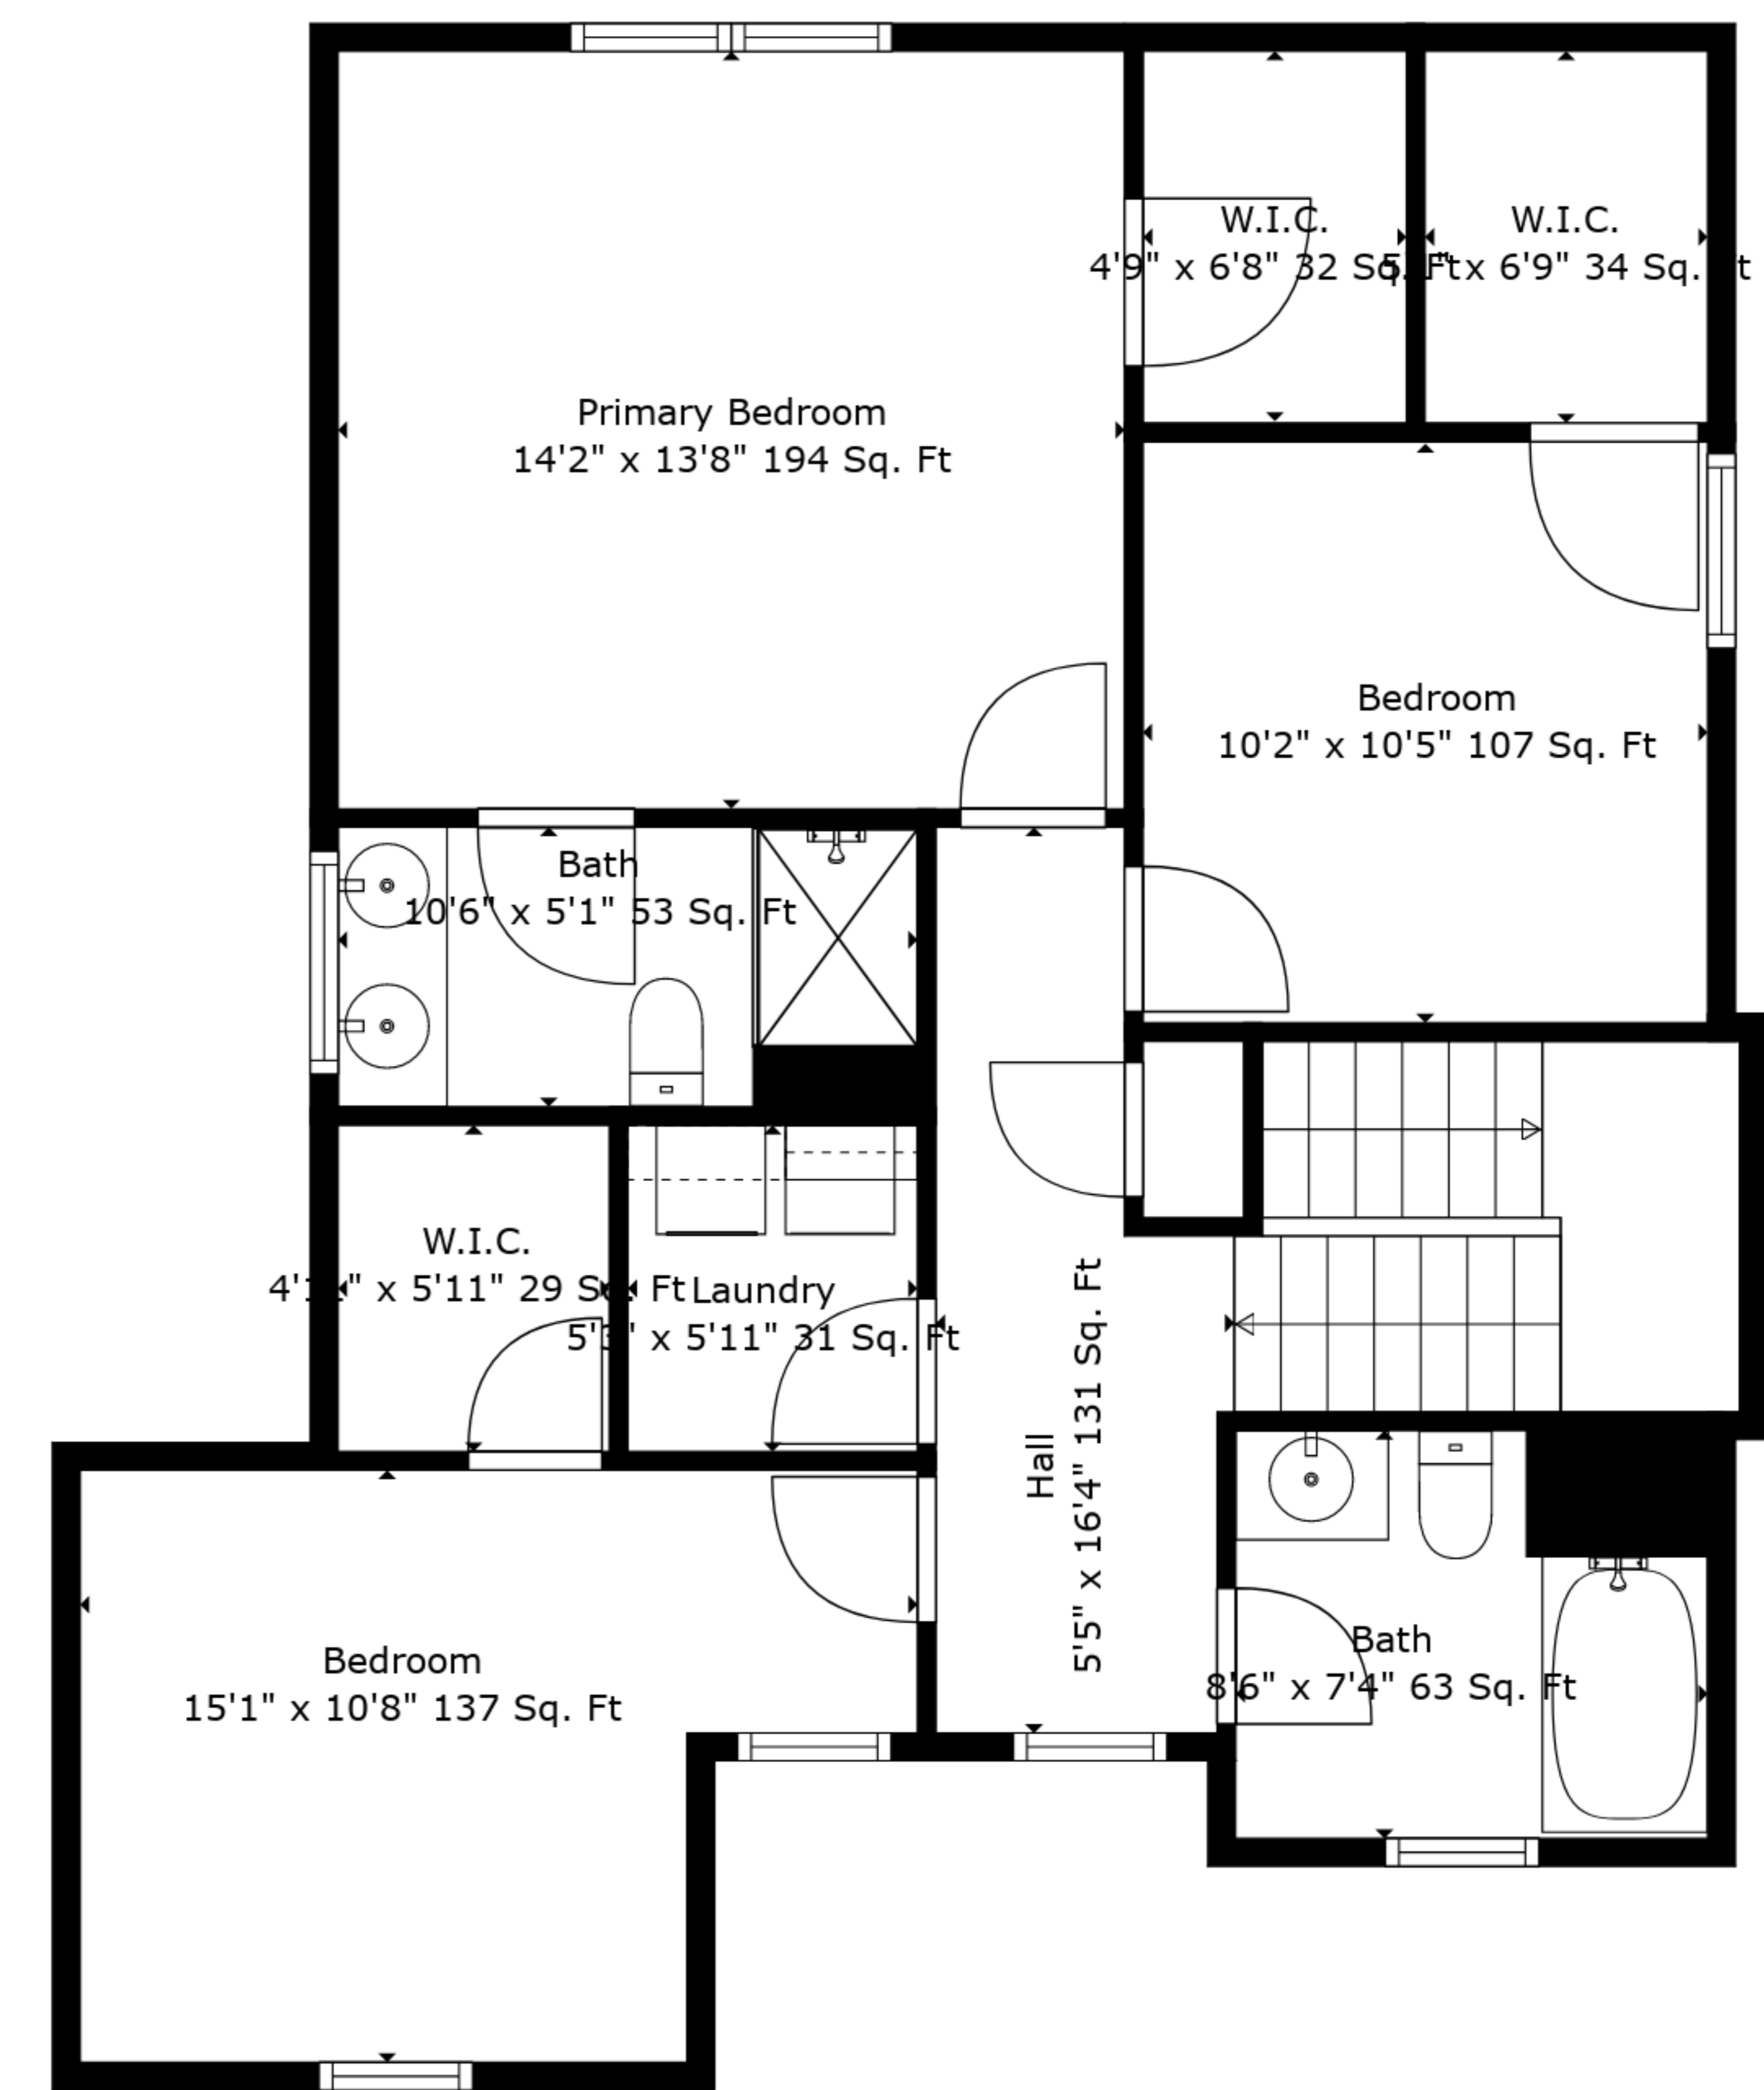

TOTAL: 1785 sq. ft
 BELOW GROUND: 334 sq. ft, FLOOR 2: 591 sq. ft, FLOOR 3: 860 sq. ft
 EXCLUDED AREAS: GARAGE: 589 sq. ft, FIREPLACE: 16 sq. ft

Measurements Are Deemed Highly Reliable But Not Guaranteed.

Floor 2

Floor 3

Floor 1

TOTAL: 1785 sq. ft
 BELOW GROUND: 334 sq. ft, FLOOR 2: 591 sq. ft, FLOOR 3: 860 sq. ft
 EXCLUDED AREAS: GARAGE: 589 sq. ft, FIREPLACE: 16 sq. ft

Measurements Are Deemed Highly Reliable But Not Guaranteed.