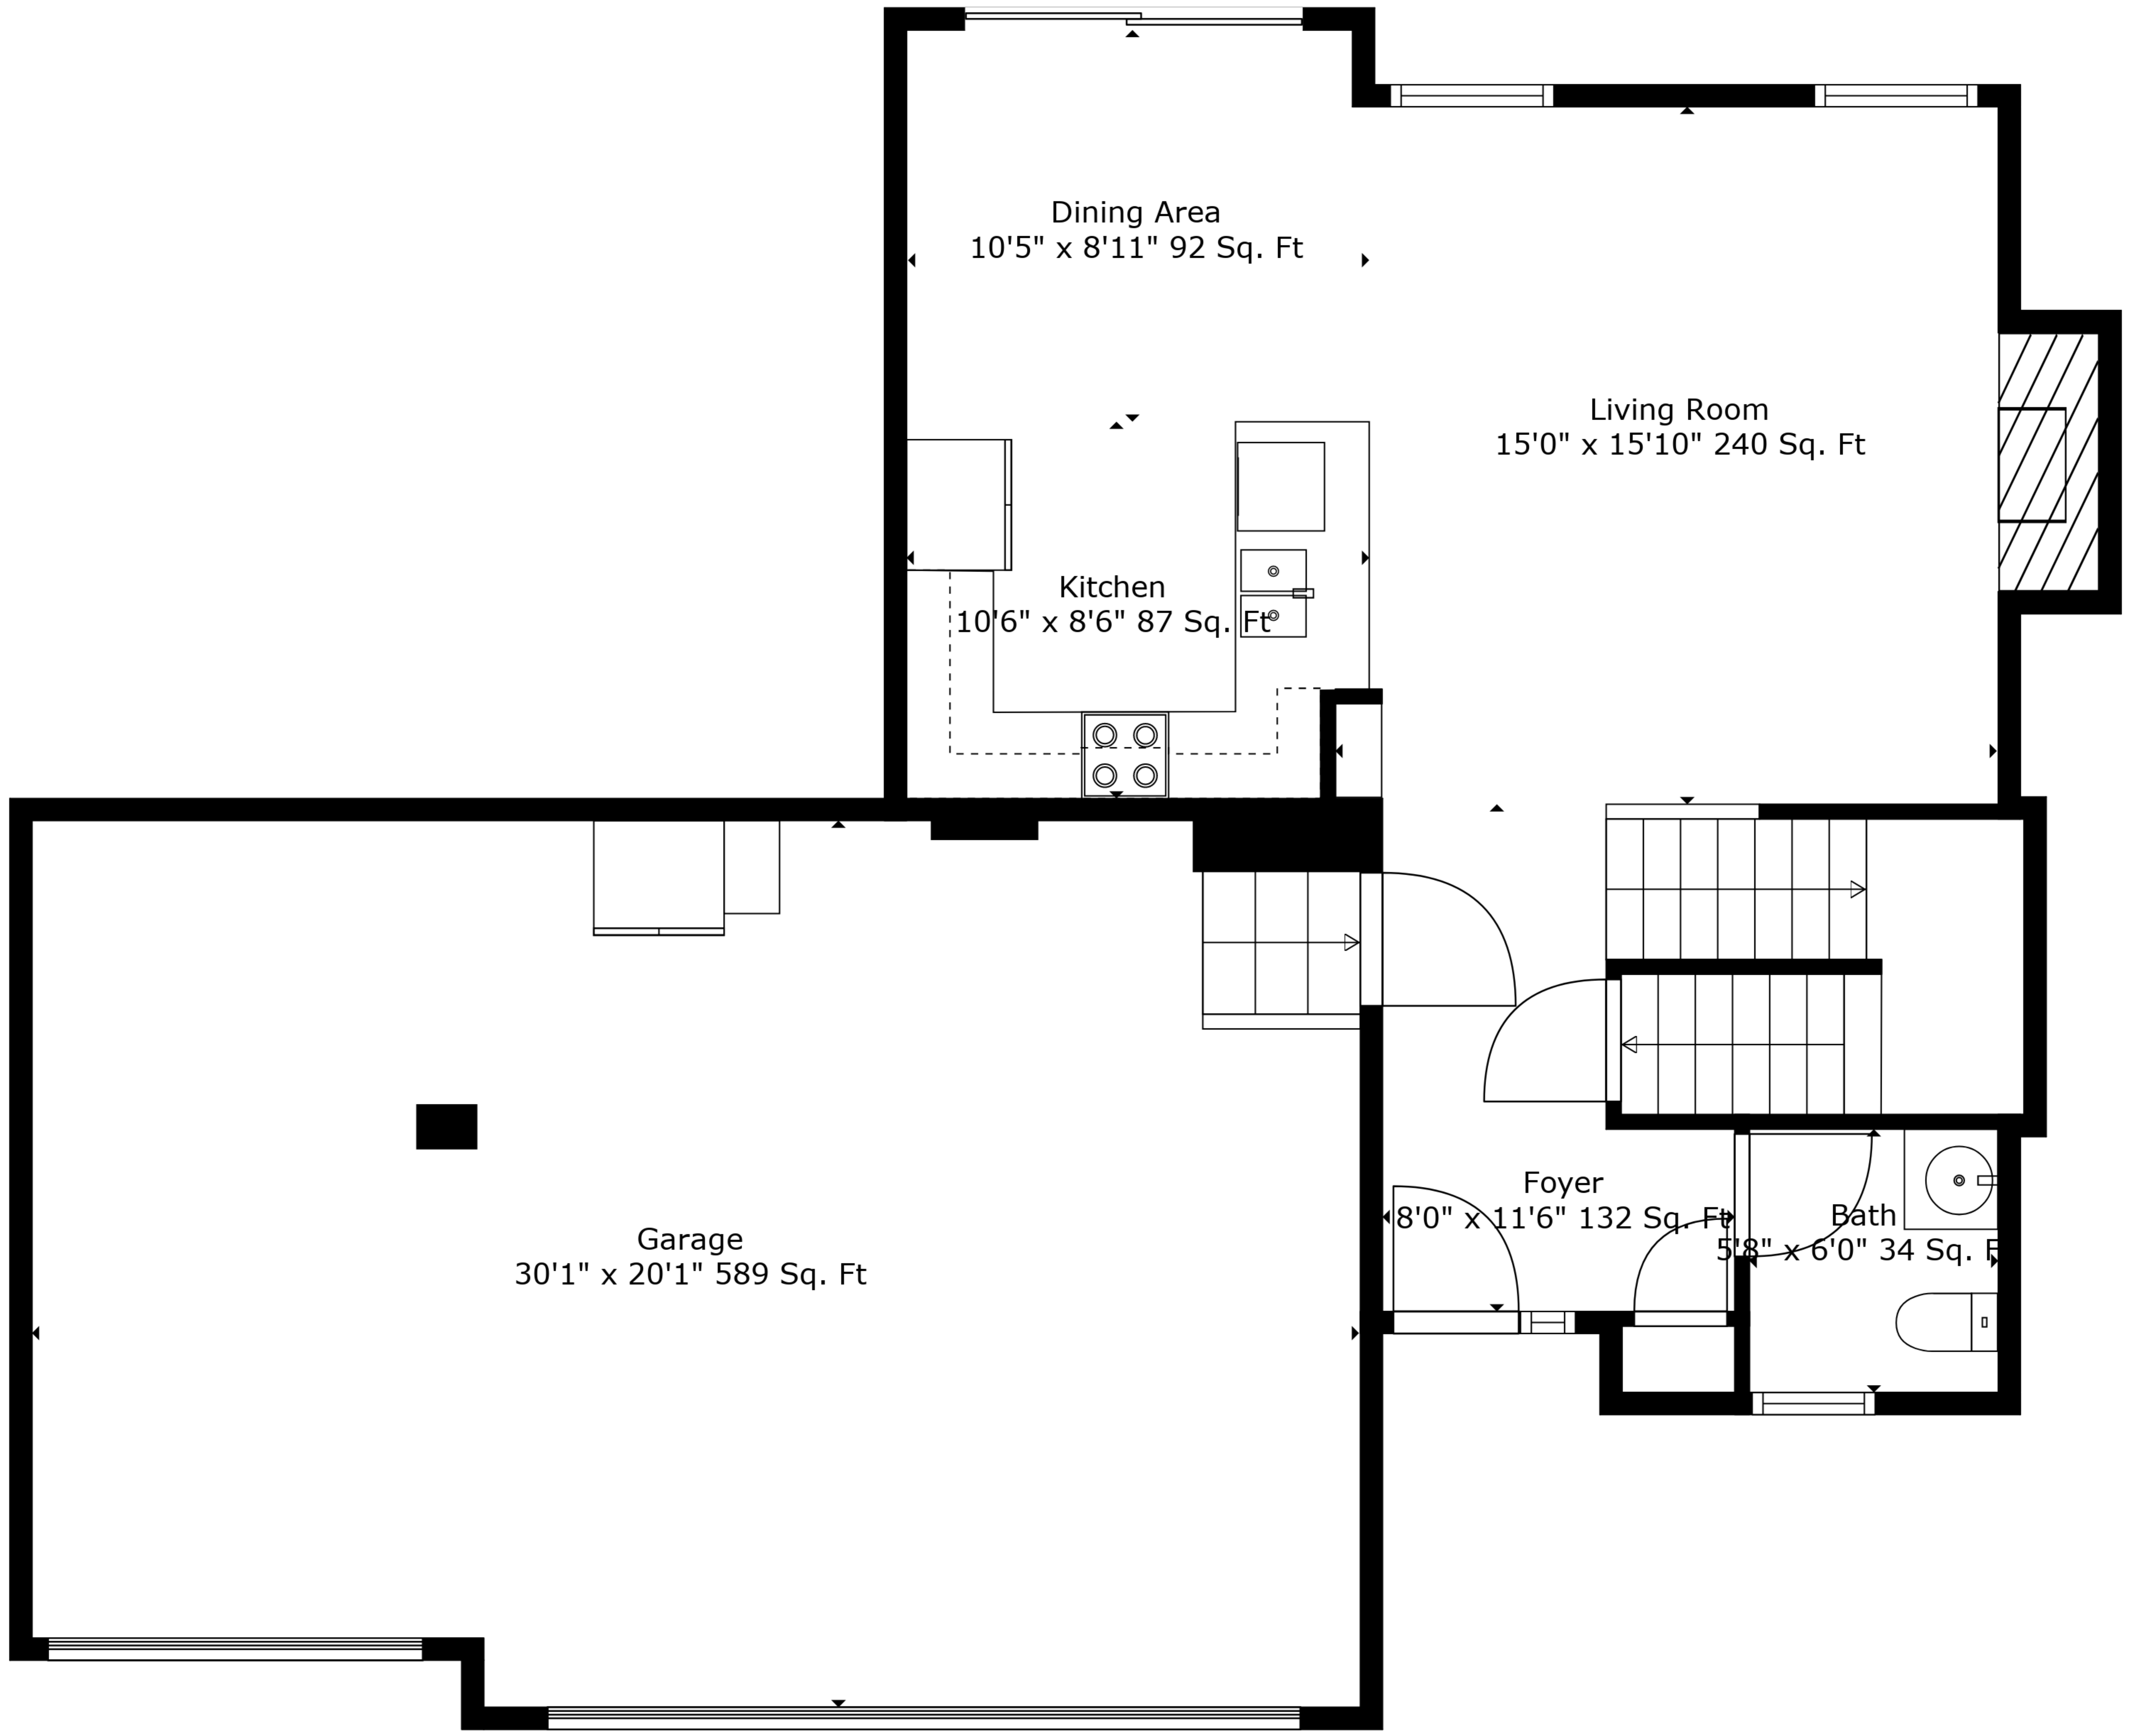

TOTAL: 1785 sq. ft
 BELOW GROUND: 334 sq. ft, FLOOR 2: 591 sq. ft, FLOOR 3: 860 sq. ft
 EXCLUDED AREAS: GARAGE: 589 sq. ft, FIREPLACE: 16 sq. ft

Measurements Are Deemed Highly Reliable But Not Guaranteed.

Floor 2

Floor 3

Floor 1

TOTAL: 1785 sq. ft
 BELOW GROUND: 334 sq. ft, FLOOR 2: 591 sq. ft, FLOOR 3: 860 sq. ft
 EXCLUDED AREAS: GARAGE: 589 sq. ft, FIREPLACE: 16 sq. ft

Measurements Are Deemed Highly Reliable But Not Guaranteed.