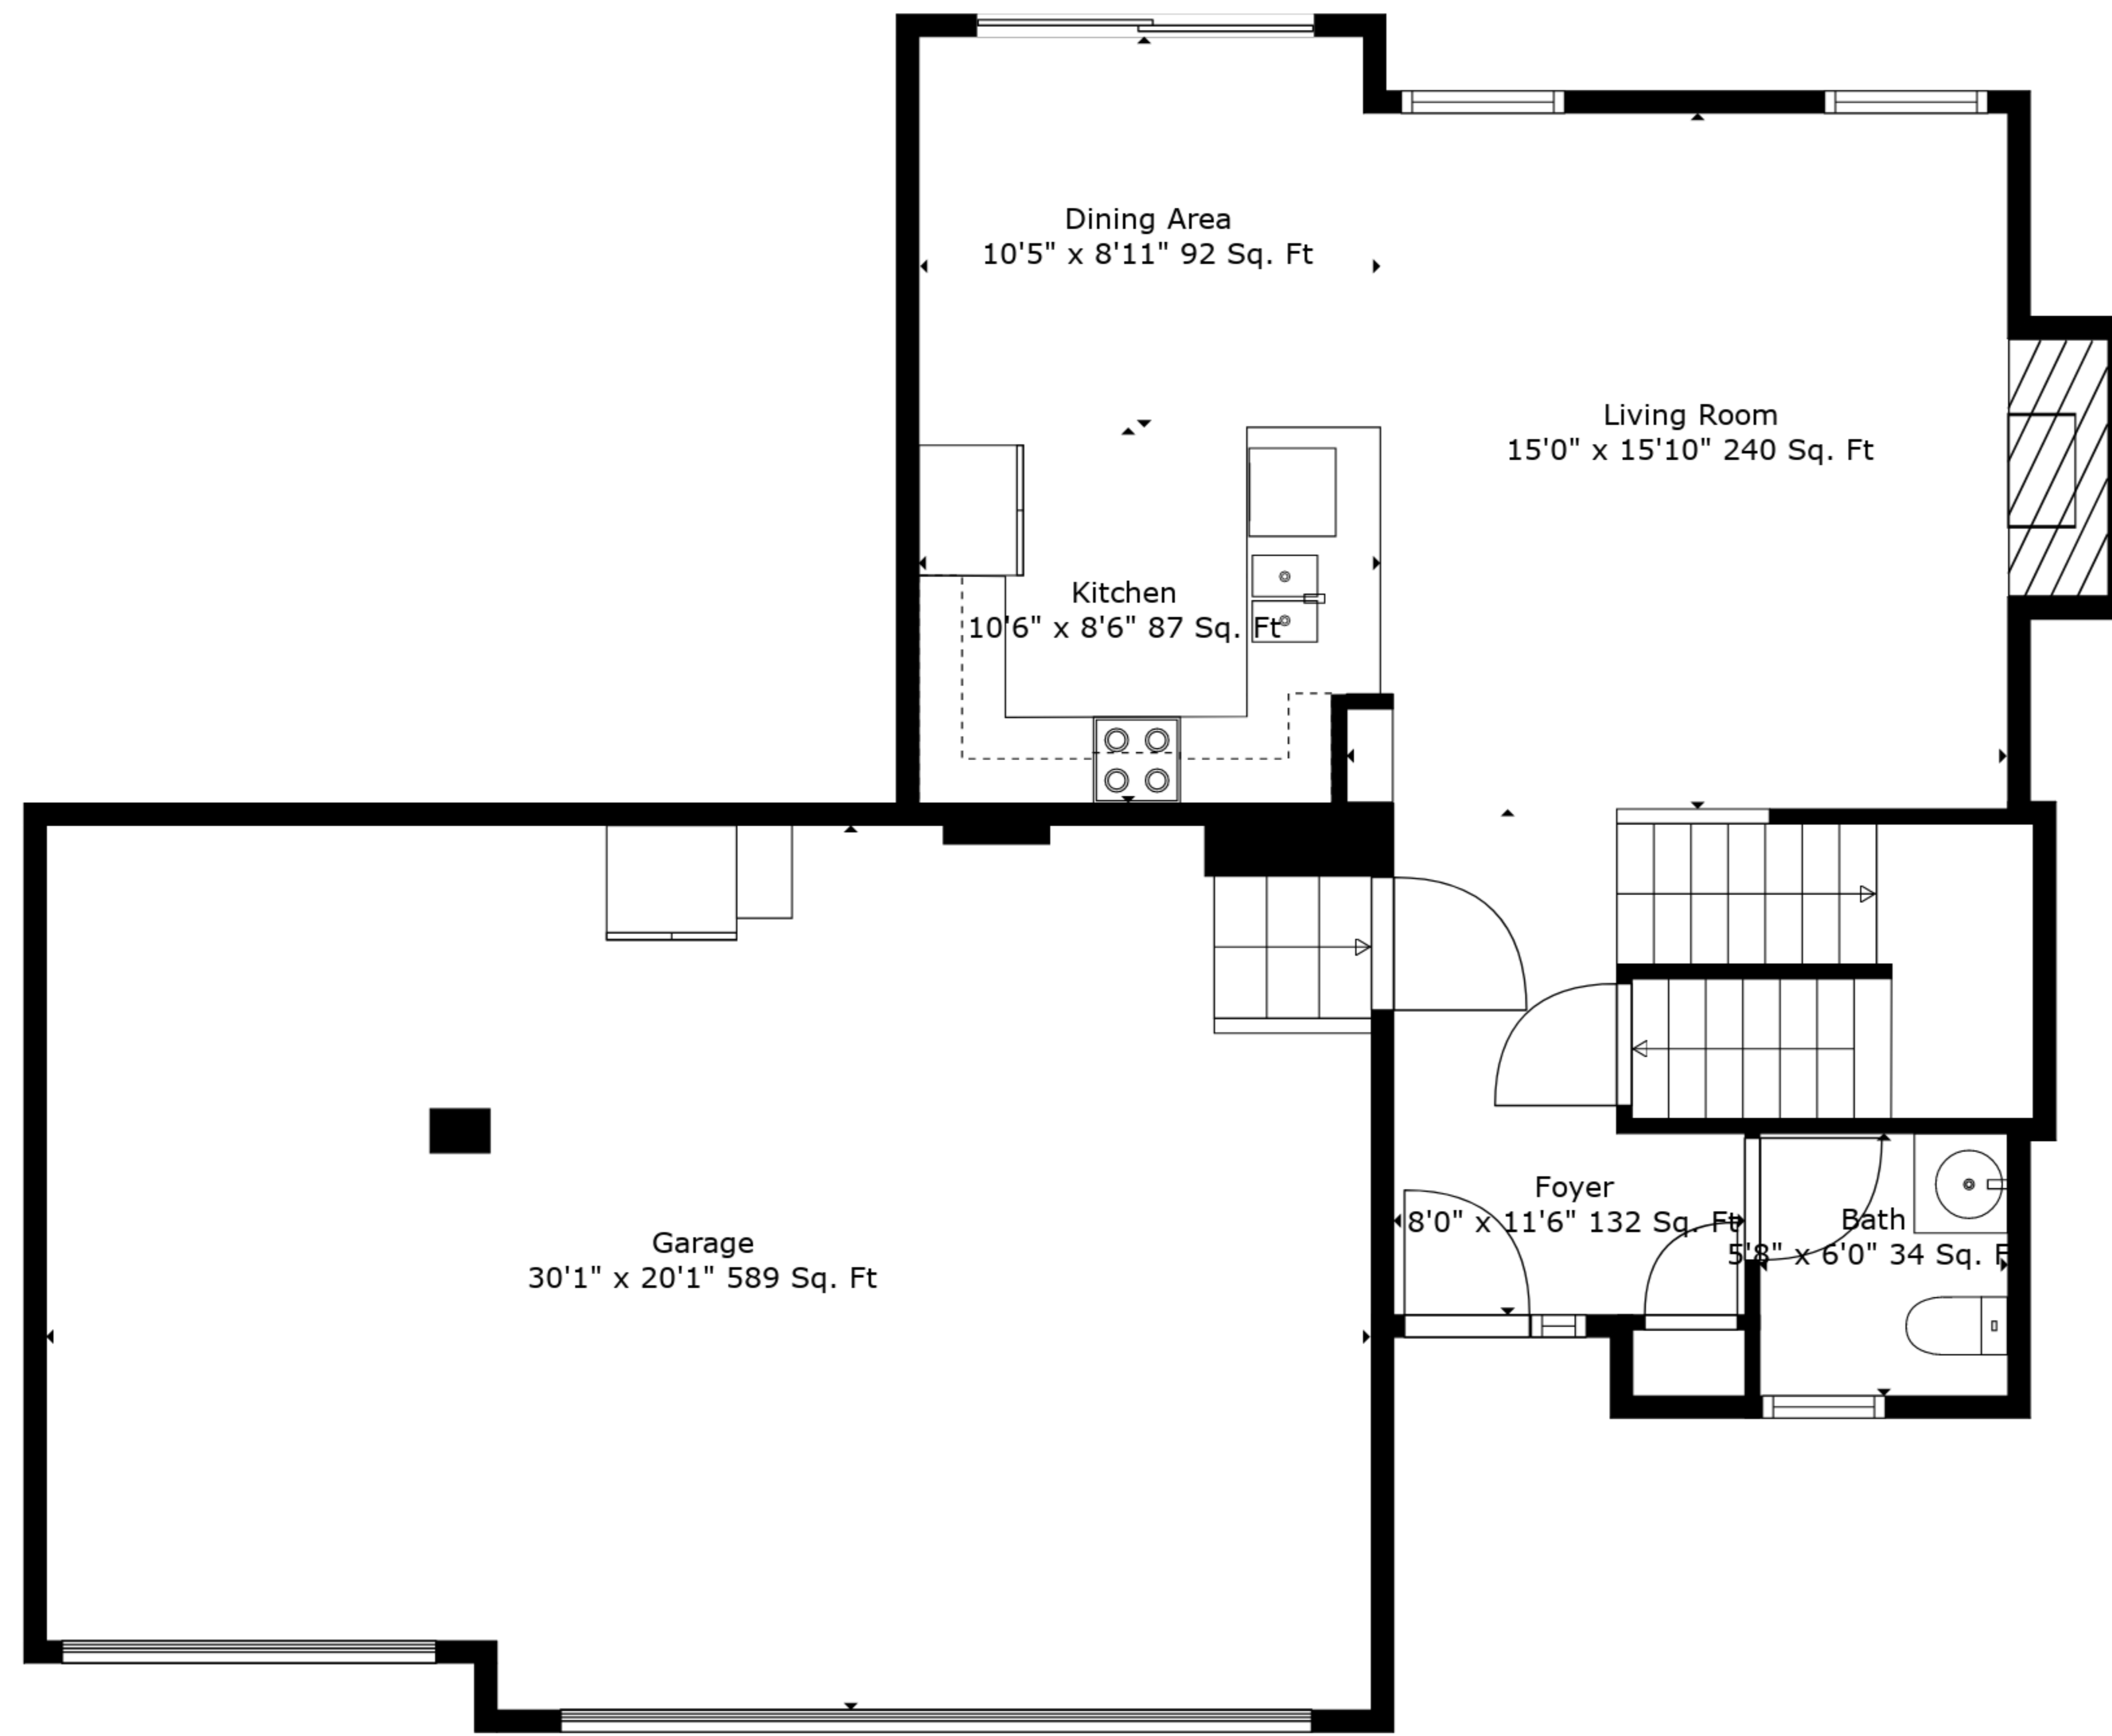

TOTAL: 1785 sq. ft
 BELOW GROUND: 334 sq. ft, FLOOR 2: 591 sq. ft, FLOOR 3: 860 sq. ft
 EXCLUDED AREAS: GARAGE: 589 sq. ft, FIREPLACE: 16 sq. ft

Measurements Are Deemed Highly Reliable But Not Guaranteed.

Floor 2

Floor 3

Floor 1

TOTAL: 1785 sq. ft
 BELOW GROUND: 334 sq. ft, FLOOR 2: 591 sq. ft, FLOOR 3: 860 sq. ft
 EXCLUDED AREAS: GARAGE: 589 sq. ft, FIREPLACE: 16 sq. ft

Measurements Are Deemed Highly Reliable But Not Guaranteed.