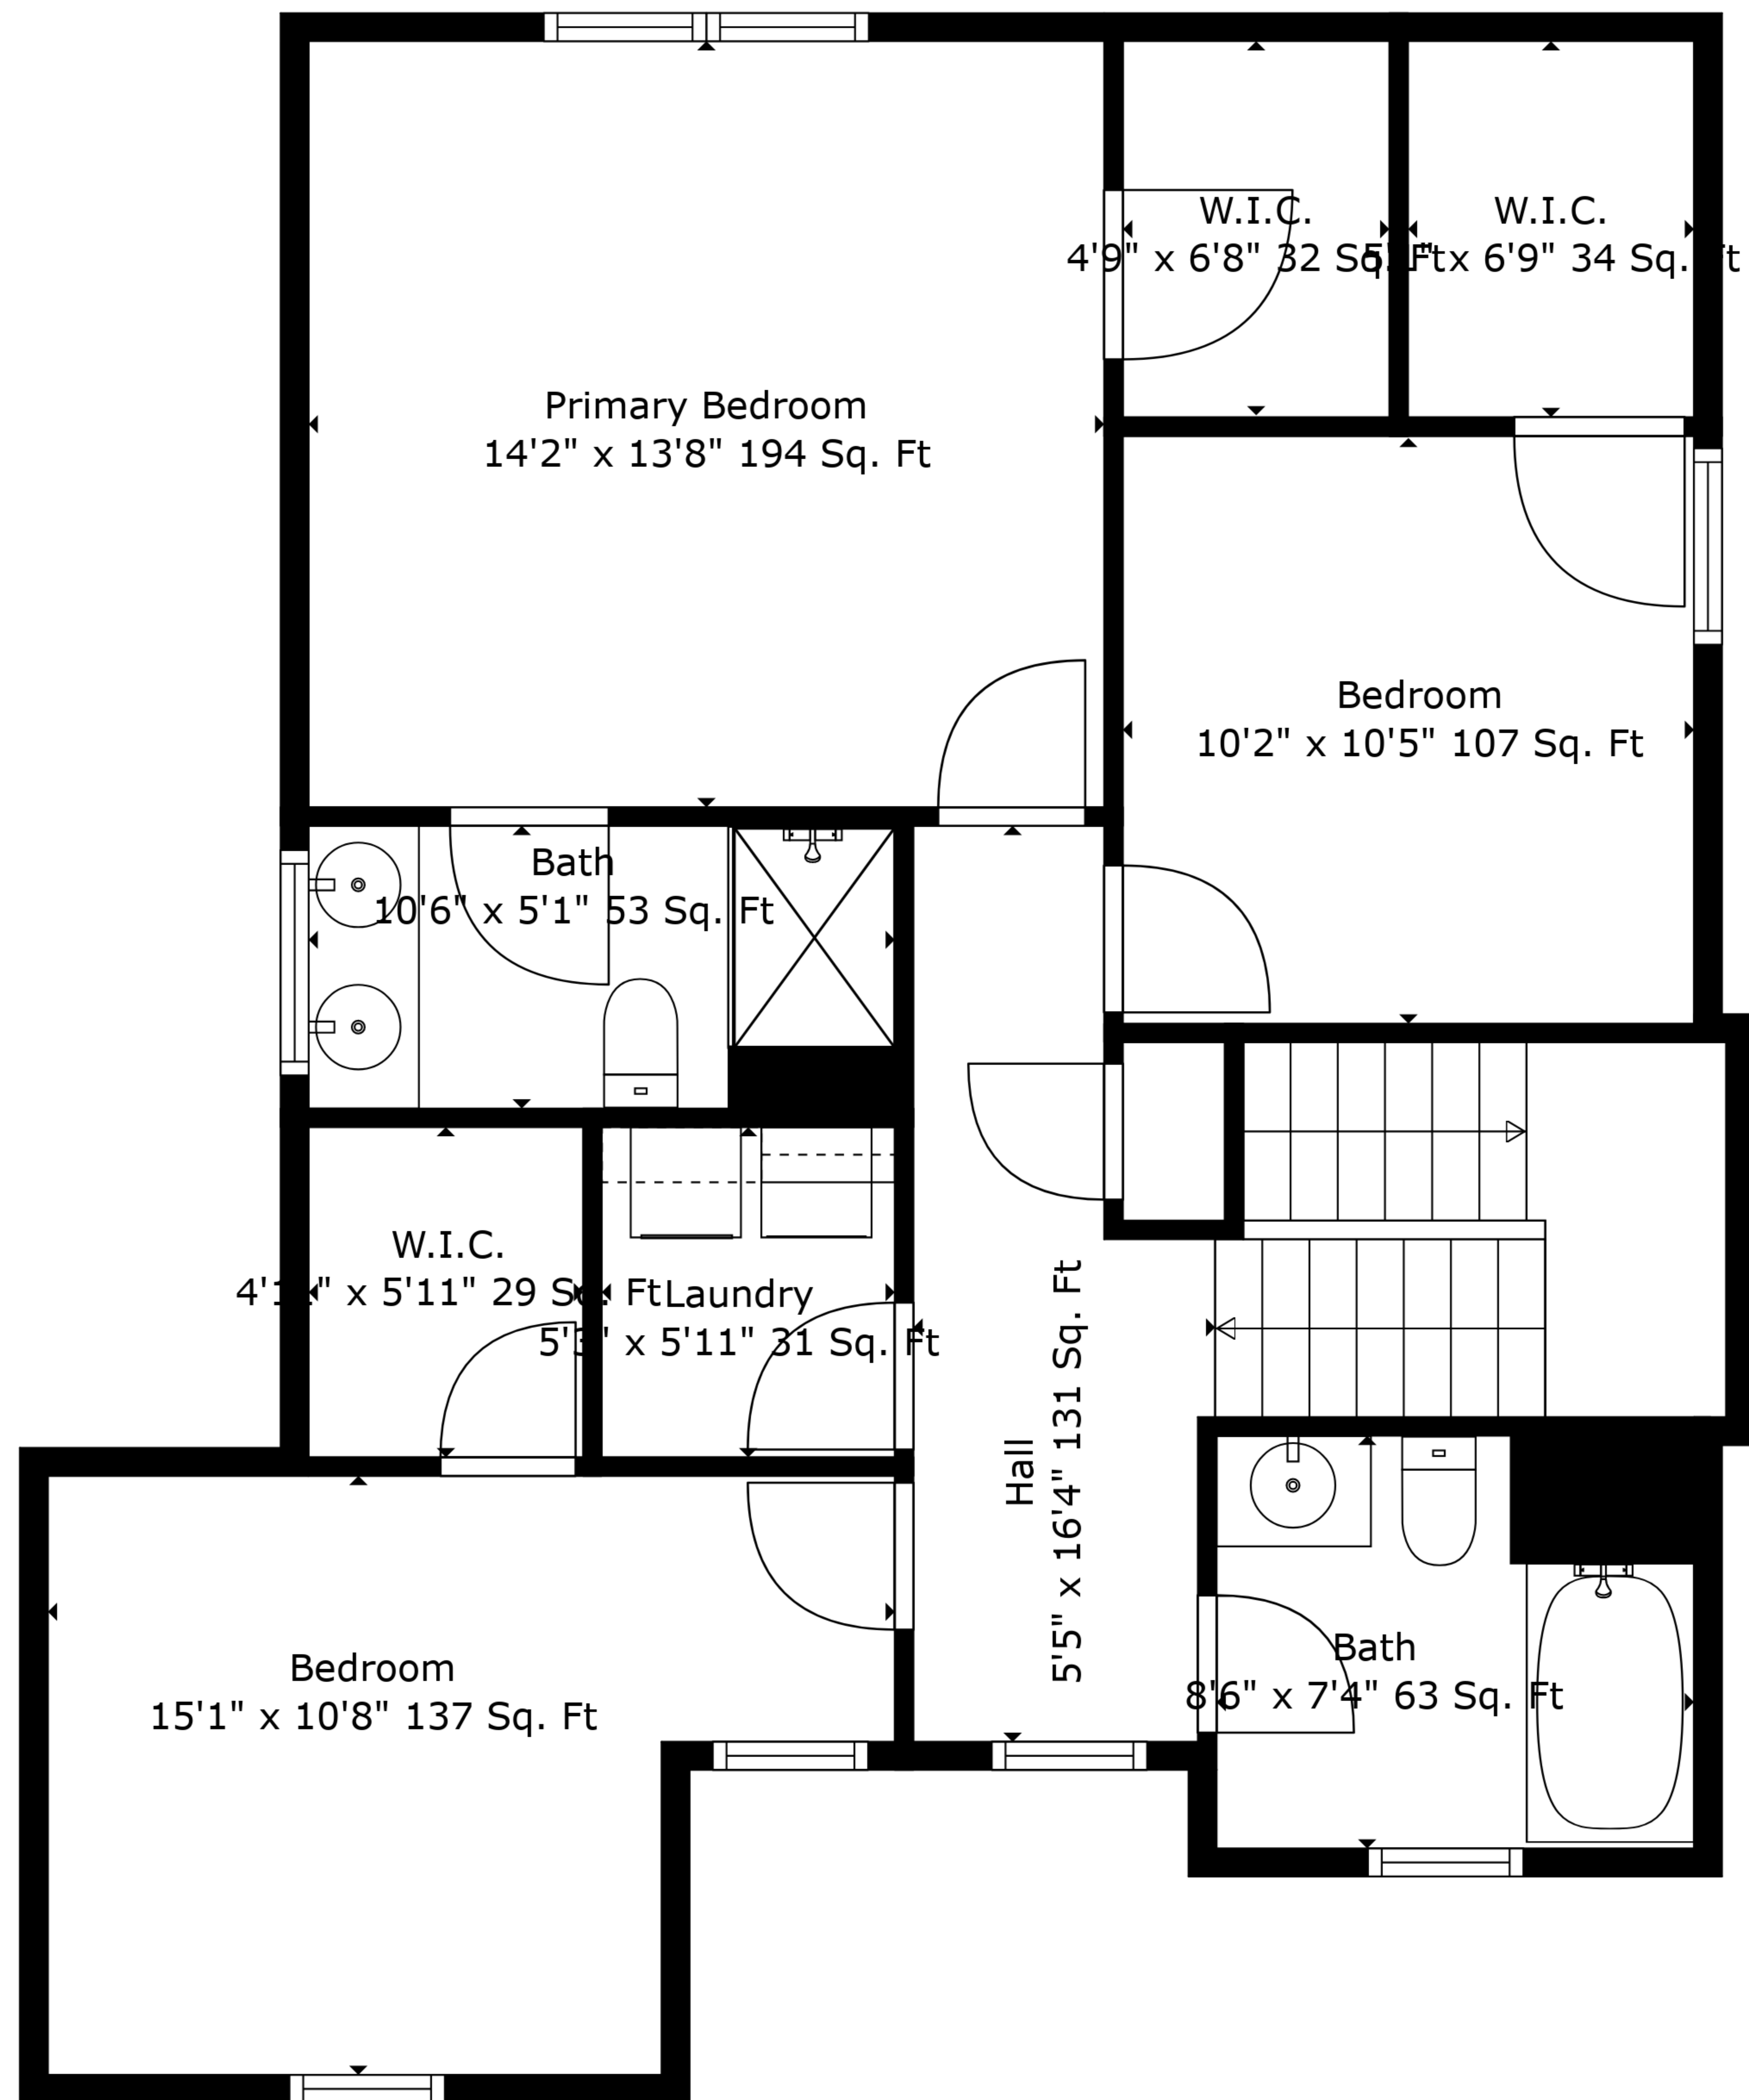

TOTAL: 1785 sq. ft
 BELOW GROUND: 334 sq. ft, FLOOR 2: 591 sq. ft, FLOOR 3: 860 sq. ft
 EXCLUDED AREAS: GARAGE: 589 sq. ft, FIREPLACE: 16 sq. ft

Measurements Are Deemed Highly Reliable But Not Guaranteed.

Floor 2

Floor 3

Floor 1

TOTAL: 1785 sq. ft
 BELOW GROUND: 334 sq. ft, FLOOR 2: 591 sq. ft, FLOOR 3: 860 sq. ft
 EXCLUDED AREAS: GARAGE: 589 sq. ft, FIREPLACE: 16 sq. ft

Measurements Are Deemed Highly Reliable But Not Guaranteed.