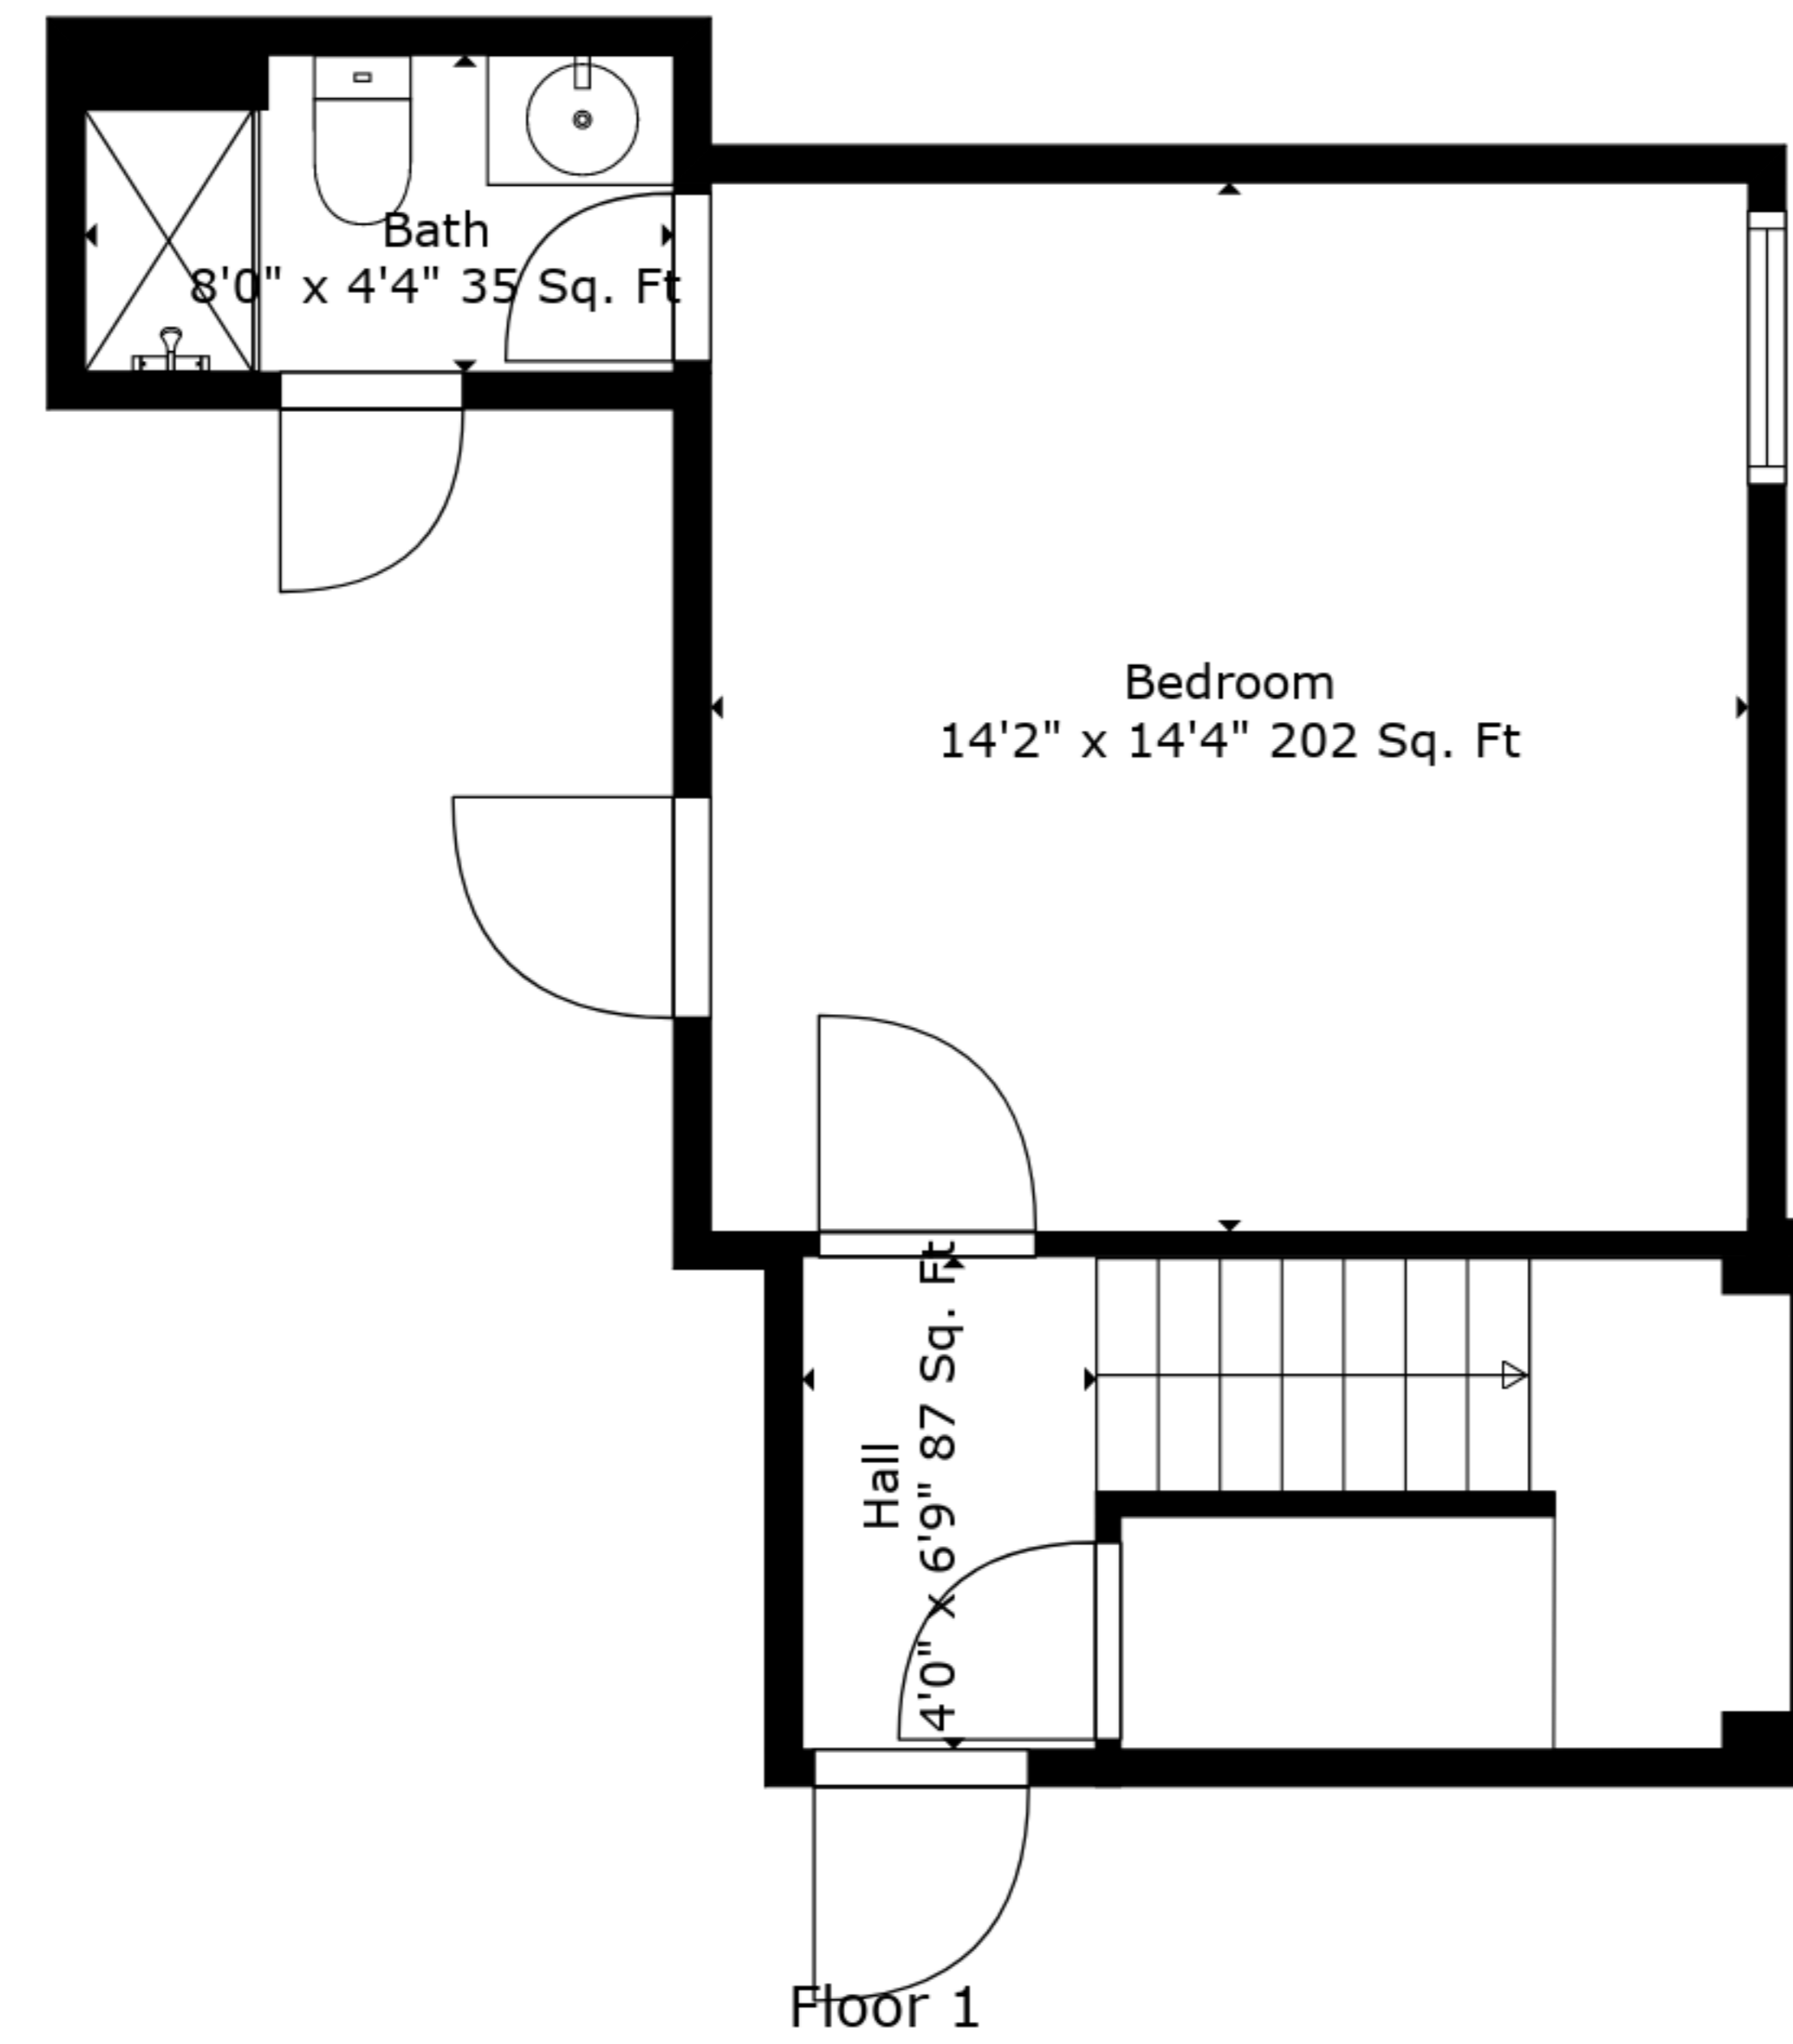

TOTAL: 1785 sq. ft
 BELOW GROUND: 334 sq. ft, FLOOR 2: 591 sq. ft, FLOOR 3: 860 sq. ft
 EXCLUDED AREAS: GARAGE: 589 sq. ft, FIREPLACE: 16 sq. ft

Measurements Are Deemed Highly Reliable But Not Guaranteed.

Floor 2

Floor 3

Floor 1

TOTAL: 1785 sq. ft
 BELOW GROUND: 334 sq. ft, FLOOR 2: 591 sq. ft, FLOOR 3: 860 sq. ft
 EXCLUDED AREAS: GARAGE: 589 sq. ft, FIREPLACE: 16 sq. ft

Measurements Are Deemed Highly Reliable But Not Guaranteed.