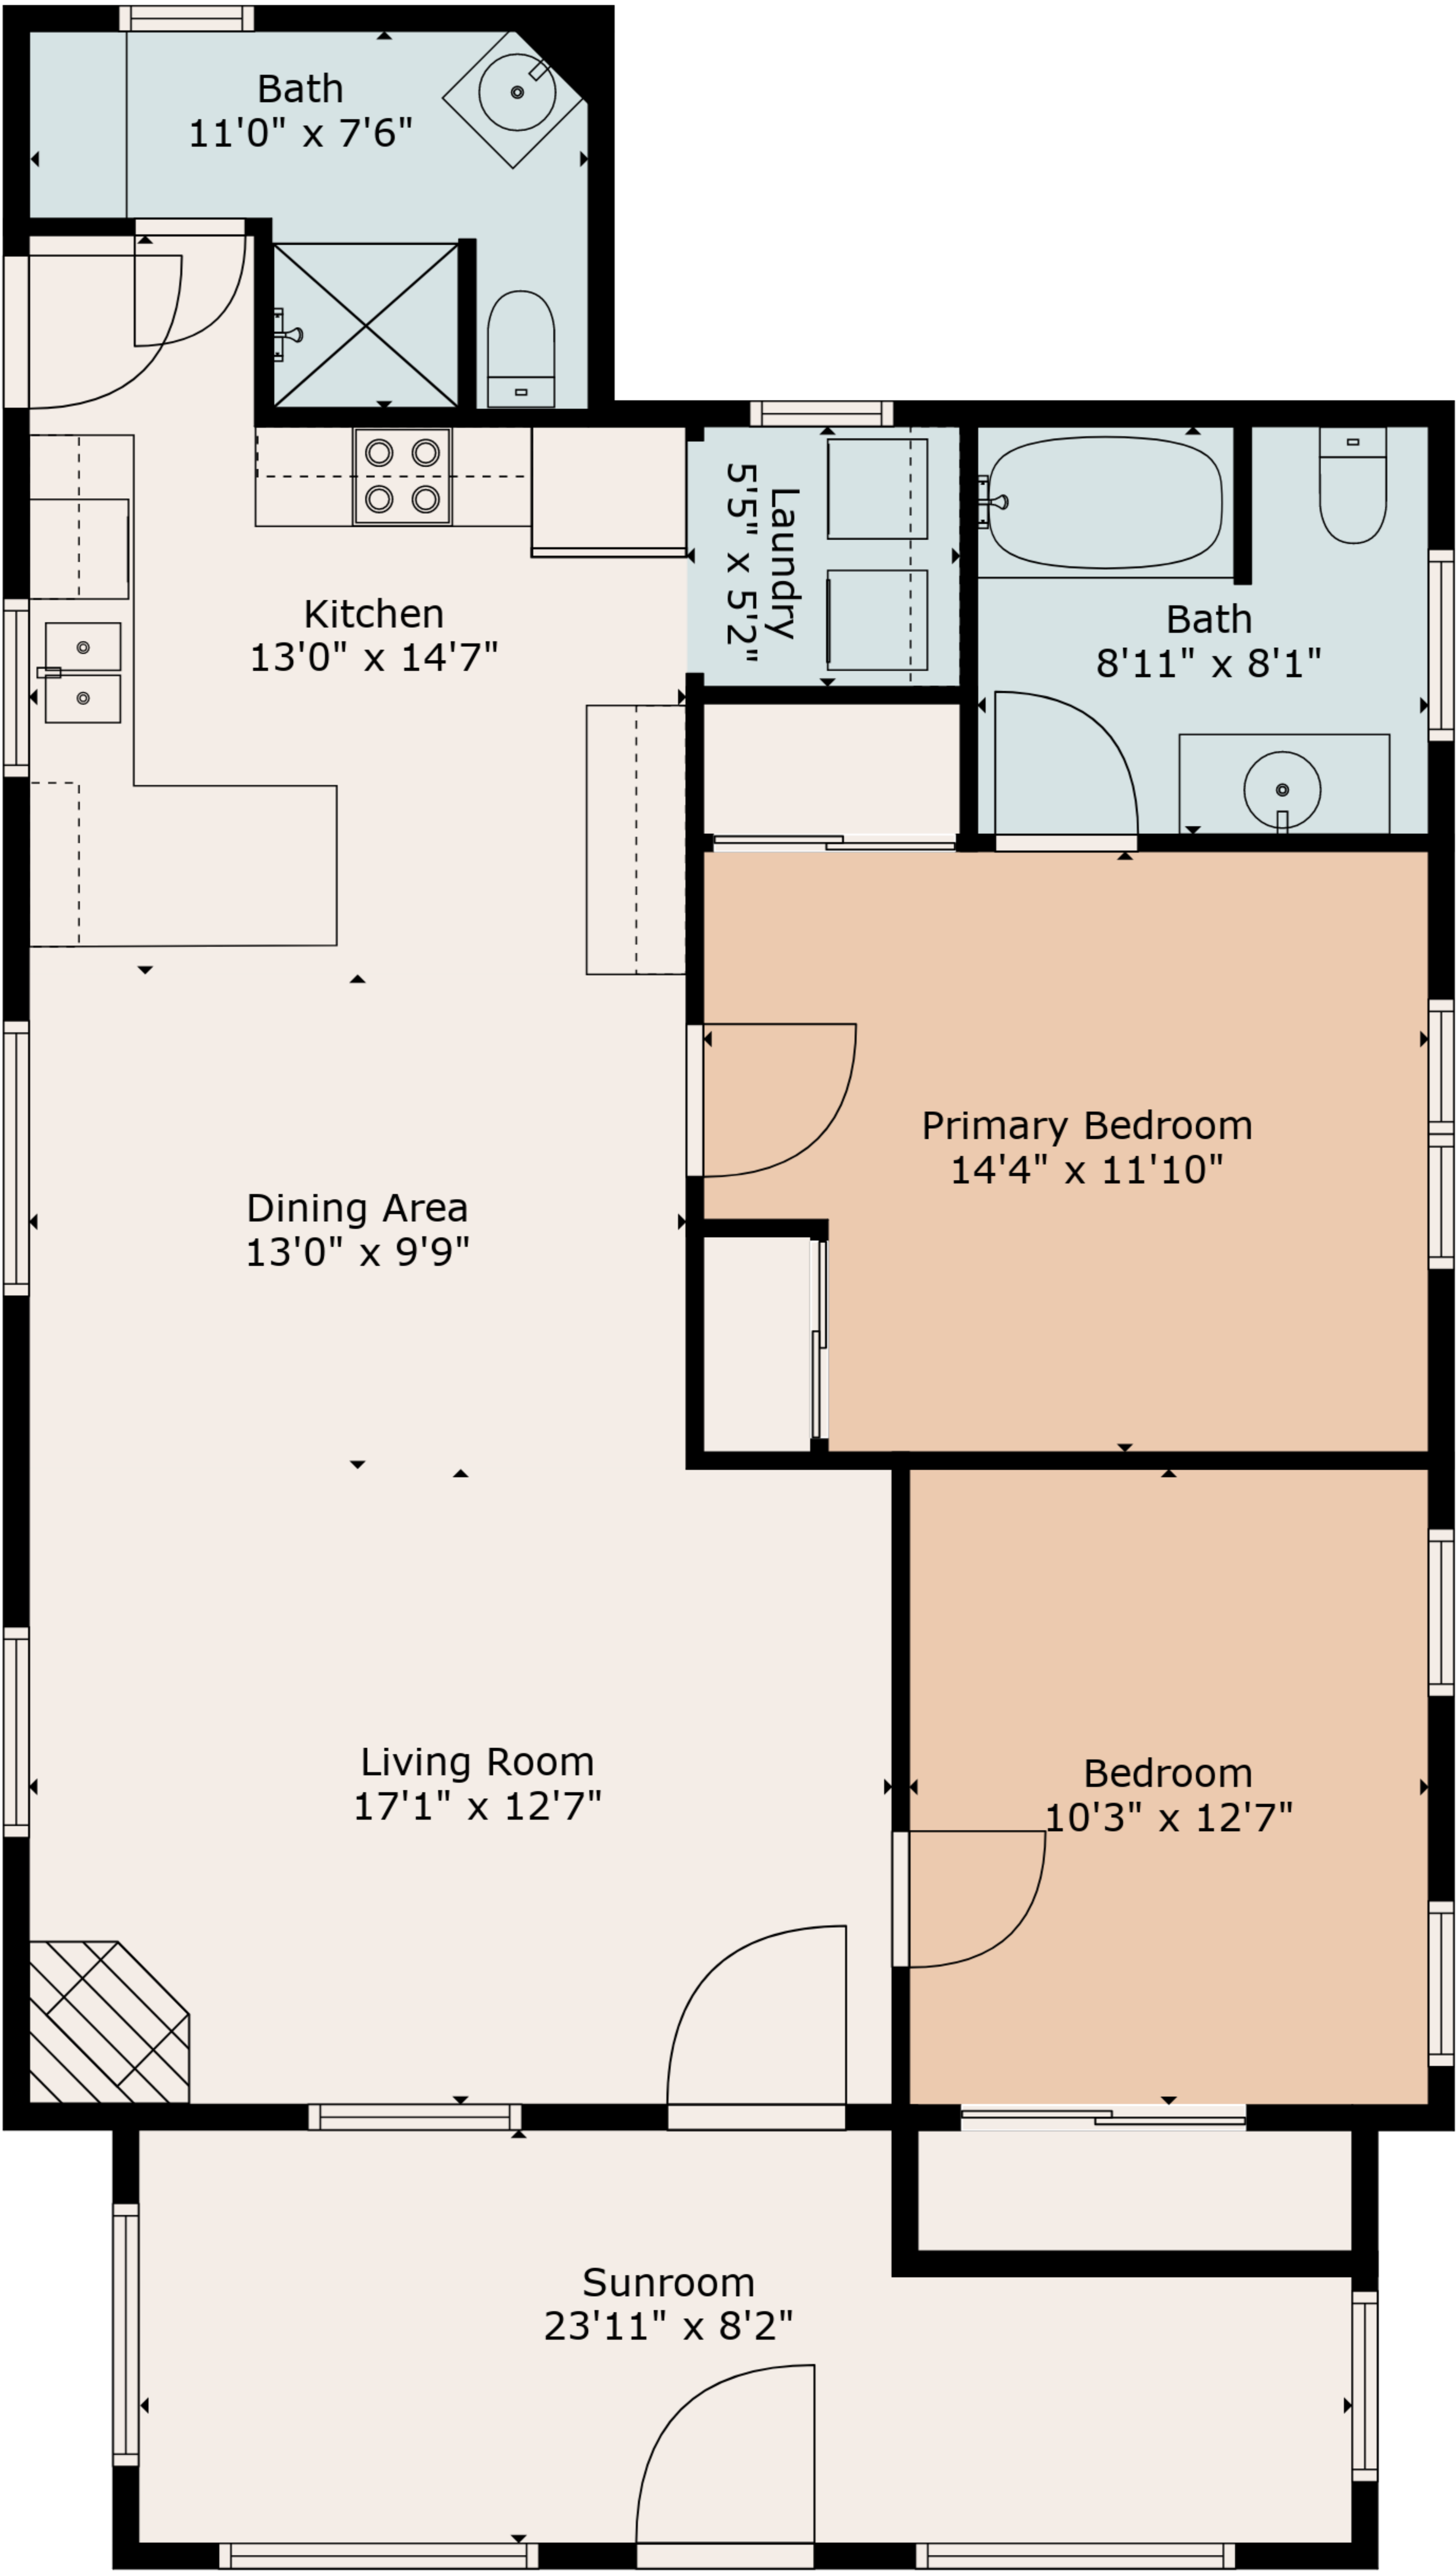

TOTAL: 1213 sq. ft
FLOOR 1: 1213 sq. ft

Floor Plan Created By Cubicasa App. Measurements Deemed Highly Reliable But Not Guaranteed.

TOTAL: 1213 sq. ft
FLOOR 1: 1213 sq. ft

Floor Plan Created By Cubicasa App. Measurements Deemed Highly Reliable But Not Guaranteed.