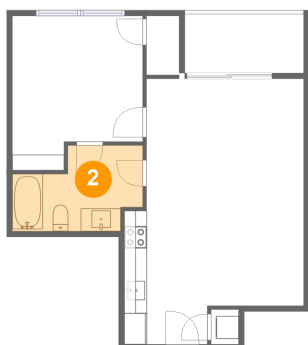

 **566** Gross living area sqft

 **621** Total sqft

601 NE 1st Ave unit 2409, Miami, FL, US**Room dimensions**

Floor 1

Total sqft: 621 Living area: 566

#		Dimensions	sqft	Counted as living area
1	Dining Room	8'6" x 8'4"	71 sq. ft	Yes
2	Bath	11'6" x 7'6"	71 sq. ft	Yes
3	Kitchen	7'4" x 11'9"	86 sq. ft	Yes
4	Living Room	13'10" x 11'8"	162 sq. ft	Yes
5	Bedroom	11'6" x 13'7"	139 sq. ft	Yes
6	Outdoor	10'6" x 5'2"	55 sq. ft	No

601 NE 1st Ave unit 2409, Miami, FL, US

1 Floor 1 - Dining Room

Dimensions: 8'6" x 8'4"
Area: 71 sq. ft
Counted as living area: Yes

Heated: Yes
Finished: Yes
Enclosed: Yes
Contiguous: Yes
Permitted: Yes
Wet space: No
Addition: No
Conversion: No

2 Floor 1 - Bath

Dimensions: 11'6" x 7'6"
Area: 71 sq. ft
Counted as living area: Yes

Heated: Yes
Finished: Yes
Enclosed: Yes
Contiguous: Yes
Permitted: Yes
Wet space: Yes
Addition: No
Conversion: No

601 NE 1st Ave unit 2409, Miami, FL, US

3 Floor 1 - Kitchen

Dimensions: 7'4" x 11'9"
Area: 86 sq. ft
Counted as living area: Yes

Heated: Yes
Finished: Yes
Enclosed: Yes
Contiguous: Yes
Permitted: Yes
Wet space: No
Addition: No
Conversion: No

4 Floor 1 - Living Room