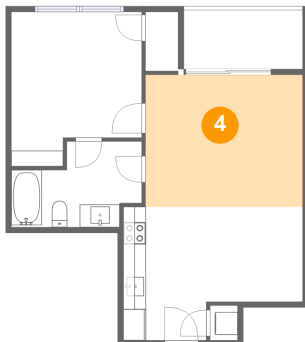

601 NE 1st Ave unit 2409, Miami, FL, US

1 Floor 1 - Dining Room

Dimensions: 8'6" x 8'4"
Area: 71 sq. ft
Counted as living area: Yes

Heated: Yes
Finished: Yes
Enclosed: Yes
Contiguous: Yes
Permitted: Yes
Wet space: No
Addition: No
Conversion: No

2 Floor 1 - Bath

Dimensions: 11'6" x 7'6"
Area: 71 sq. ft
Counted as living area: Yes

Heated: Yes
Finished: Yes
Enclosed: Yes
Contiguous: Yes
Permitted: Yes
Wet space: Yes
Addition: No
Conversion: No

601 NE 1st Ave unit 2409, Miami, FL, US

3 Floor 1 - Kitchen

Dimensions: 7'4" x 11'9"
Area: 86 sq. ft
Counted as living area: Yes

Heated: Yes
Finished: Yes
Enclosed: Yes
Contiguous: Yes
Permitted: Yes
Wet space: No
Addition: No
Conversion: No

4 Floor 1 - Living Room