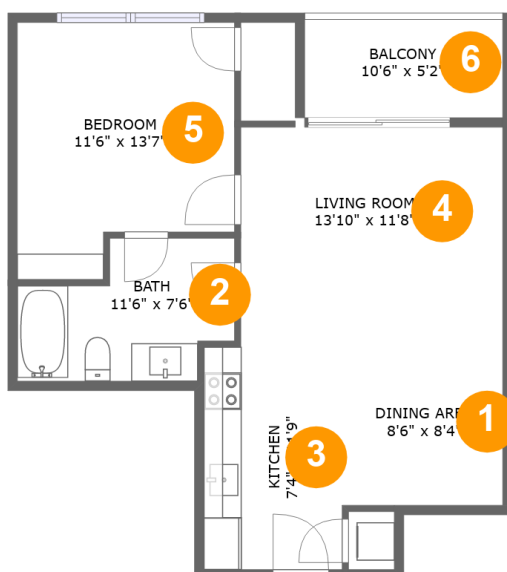

601 NE 1st Ave unit 2409, Miami, FL, US

FLOOR 1

Property summary

 **0** Garages

 **1** Bedrooms

 **1** Bathrooms

 **0** Half baths

 **1** Floors

 **566** Gross living area sqft

 **621** Total sqft

601 NE 1st Ave unit 2409, Miami, FL, US**Room dimensions**

Floor 1

Total sqft: 621 Living area: 566

#		Dimensions	sqft	Counted as living area
1	Dining Room	8'6" x 8'4"	71 sq. ft	Yes
2	Bath	11'6" x 7'6"	71 sq. ft	Yes
3	Kitchen	7'4" x 11'9"	86 sq. ft	Yes
4	Living Room	13'10" x 11'8"	162 sq. ft	Yes
5	Bedroom	11'6" x 13'7"	139 sq. ft	Yes
6	Outdoor	10'6" x 5'2"	55 sq. ft	No

601 NE 1st Ave unit 2409, Miami, FL, US

1 Floor 1 - Dining Room

Dimensions: 8'6" x 8'4"
Area: 71 sq. ft
Counted as living area: Yes

Heated: Yes
Finished: Yes
Enclosed: Yes
Contiguous: Yes
Permitted: Yes
Wet space: No
Addition: No
Conversion: No

3 Floor 1 - Kitchen

Dimensions: 7'4" x 11'9"
Area: 86 sq. ft
Counted as living area: Yes

Heated: Yes
Finished: Yes
Enclosed: Yes
Contiguous: Yes
Permitted: Yes
Wet space: No
Addition: No
Conversion: No

4 Floor 1 - Living Room