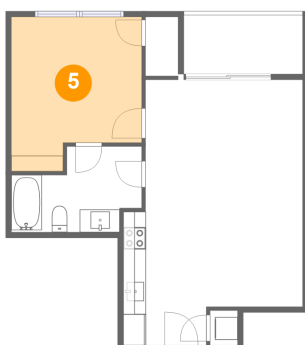

601 NE 1st Ave unit 2409, Miami, FL, US

1 Floor 1 - Dining Room

Dimensions: 8'6" x 8'4"
Area: 71 sq. ft
Counted as living area: Yes

Heated: Yes
Finished: Yes
Enclosed: Yes
Contiguous: Yes
Permitted: Yes
Wet space: No
Addition: No
Conversion: No

3 Floor 1 - Kitchen

Dimensions: 7'4" x 11'9"
Area: 86 sq. ft
Counted as living area: Yes

Heated: Yes
Finished: Yes
Enclosed: Yes
Contiguous: Yes
Permitted: Yes
Wet space: No
Addition: No
Conversion: No

4 Floor 1 - Living Room

Dimensions: 13'10" x 11'8"
Area: 162 sq. ft
Counted as living area: Yes

Heated: Yes
Finished: Yes
Enclosed: Yes
Contiguous: Yes
Permitted: Yes
Wet space: No
Addition: No
Conversion: No

5 Floor 1 - Bedroom

Dimensions: 11'6" x 13'7"
Area: 139 sq. ft
Counted as living area: Yes

Heated: Yes
Finished: Yes
Enclosed: Yes
Contiguous: Yes
Permitted: Yes
Wet space: No
Addition: No
Conversion: No

6 Floor 1 - Outdoor