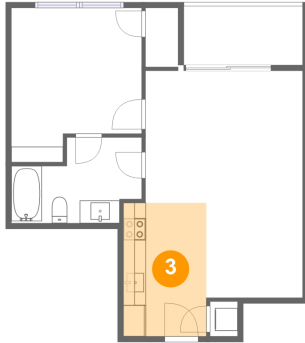

601 NE 1st Ave unit 2409, Miami, FL, US

1 Floor 1 - Dining Room

Dimensions: 8'6" x 8'4"
Area: 71 sq. ft
Counted as living area: Yes

Heated: Yes
Finished: Yes
Enclosed: Yes
Contiguous: Yes
Permitted: Yes
Wet space: No
Addition: No
Conversion: No

2 Floor 1 - Bath

Dimensions: 11'6" x 7'6"
Area: 71 sq. ft
Counted as living area: Yes

Heated: Yes
Finished: Yes
Enclosed: Yes
Contiguous: Yes
Permitted: Yes
Wet space: Yes
Addition: No
Conversion: No

601 NE 1st Ave unit 2409, Miami, FL, US

3 Floor 1 - Kitchen

Dimensions: 7'4" x 11'9"
Area: 86 sq. ft
Counted as living area: Yes

Heated: Yes
Finished: Yes
Enclosed: Yes
Contiguous: Yes
Permitted: Yes
Wet space: No
Addition: No
Conversion: No

4 Floor 1 - Living Room

Dimensions: 13'10" x 11'8"
Area: 162 sq. ft
Counted as living area: Yes

Heated: Yes
Finished: Yes
Enclosed: Yes
Contiguous: Yes
Permitted: Yes
Wet space: No
Addition: No
Conversion: No

5 Floor 1 - Bedroom