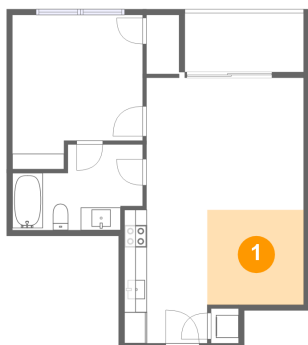

601 NE 1st Ave unit 2409, Miami, FL, US

FLOOR 1

Property summary

 **0** Garages

 **1** Bedrooms

 **1** Bathrooms

 **0** Half baths

 **1** Floors

 **566** Gross living area sqft

 **621** Total sqft

601 NE 1st Ave unit 2409, Miami, FL, US**Room dimensions**

Floor 1

Total sqft: 621 Living area: 566

#		Dimensions	sqft	Counted as living area
1	Dining Room	8'6" x 8'4"	71 sq. ft	Yes
2	Bath	11'6" x 7'6"	71 sq. ft	Yes
3	Kitchen	7'4" x 11'9"	86 sq. ft	Yes
4	Living Room	13'10" x 11'8"	162 sq. ft	Yes
5	Bedroom	11'6" x 13'7"	139 sq. ft	Yes
6	Outdoor	10'6" x 5'2"	55 sq. ft	No

601 NE 1st Ave unit 2409, Miami, FL, US

1 Floor 1 - Dining Room

Dimensions: 8'6" x 8'4"
Area: 71 sq. ft
Counted as living area: Yes

Heated: Yes
Finished: Yes
Enclosed: Yes
Contiguous: Yes
Permitted: Yes
Wet space: No
Addition: No
Conversion: No

3 Floor 1 - Kitchen

Dimensions: 7'4" x 11'9"
Area: 86 sq. ft
Counted as living area: Yes

Heated: Yes
Finished: Yes
Enclosed: Yes
Contiguous: Yes
Permitted: Yes
Wet space: No
Addition: No
Conversion: No

4 Floor 1 - Living Room