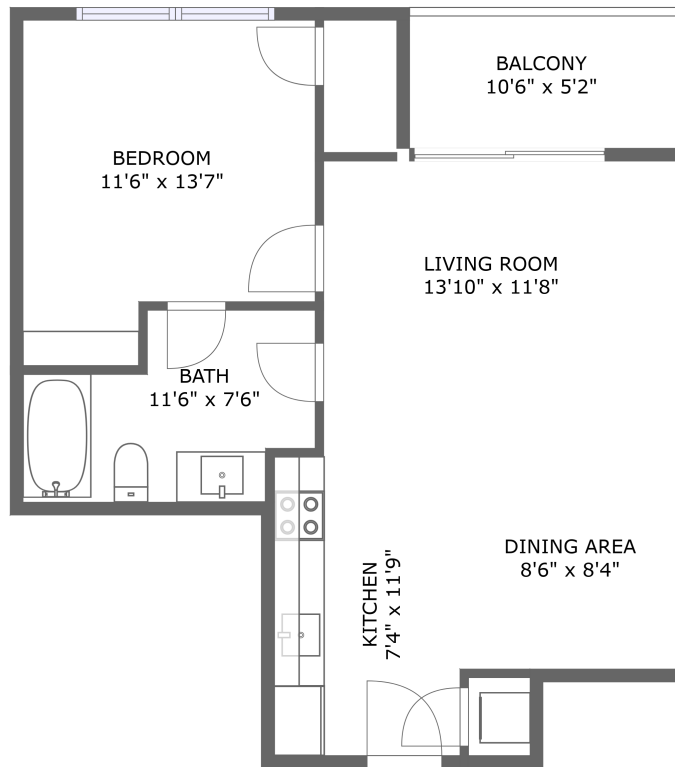

601 NE 1st Ave unit 2409, Miami, FL, US

FLOOR 1

Property summary

 **0** Garages

 **1** Bedrooms

 **1** Bathrooms

 **0** Half baths

 **1** Floors

 **566** Gross living area sqft

 **621** Total sqft

601 NE 1st Ave unit 2409, Miami, FL, US**Room dimensions**

Floor 1

Total sqft: 621 Living area: 566

#		Dimensions	sqft	Counted as living area
1	Dining Room	8'6" x 8'4"	71 sq. ft	Yes
2	Bath	11'6" x 7'6"	71 sq. ft	Yes
3	Kitchen	7'4" x 11'9"	86 sq. ft	Yes
4	Living Room	13'10" x 11'8"	162 sq. ft	Yes
5	Bedroom	11'6" x 13'7"	139 sq. ft	Yes
6	Outdoor	10'6" x 5'2"	55 sq. ft	No

601 NE 1st Ave unit 2409, Miami, FL, US

1 Floor 1 - Dining Room

Dimensions: 8'6" x 8'4"
Area: 71 sq. ft
Counted as living area: Yes

Heated: Yes
Finished: Yes
Enclosed: Yes
Contiguous: Yes
Permitted: Yes
Wet space: No
Addition: No
Conversion: No

Dimensions: 10'6" x 5'2"
Area: 55 sq. ft
Counted as living area: No

Heated: No
Finished: Yes
Enclosed: No
Contiguous: Yes
Permitted: Yes
Wet space: No
Addition: No
Conversion: No