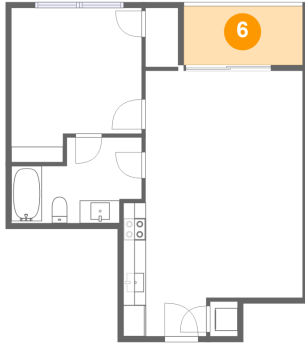

3 Floor 1 - Kitchen

Dimensions: 7'4" x 11'9"
Area: 86 sq. ft
Counted as living area: Yes

Heated: Yes
Finished: Yes
Enclosed: Yes
Contiguous: Yes
Permitted: Yes
Wet space: No
Addition: No
Conversion: No

4 Floor 1 - Living Room

Dimensions: 13'10" x 11'8"
Area: 162 sq. ft
Counted as living area: Yes

Heated: Yes
Finished: Yes
Enclosed: Yes
Contiguous: Yes
Permitted: Yes
Wet space: No
Addition: No
Conversion: No

5 Floor 1 - Bedroom

Dimensions: 11'6" x 13'7"
Area: 139 sq. ft
Counted as living area: Yes

Heated: Yes
Finished: Yes
Enclosed: Yes
Contiguous: Yes
Permitted: Yes
Wet space: No
Addition: No
Conversion: No

6 Floor 1 - Outdoor

Dimensions: 10'6" x 5'2"
Area: 55 sq. ft
Counted as living area: No

Heated: No
Finished: Yes
Enclosed: No
Contiguous: Yes
Permitted: Yes
Wet space: No
Addition: No
Conversion: No