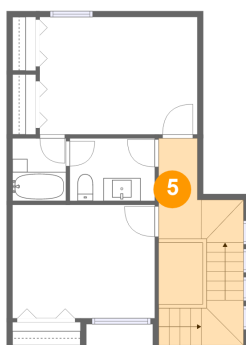

5 Floor 2 - Hall

Dimensions: 3'8" x 8'8"
Area: 111 sq. ft
Counted as living area: Yes

Heated: Yes
Finished: Yes
Enclosed: Yes
Contiguous: Yes
Permitted: Yes
Wet space: No
Addition: No
Conversion: No