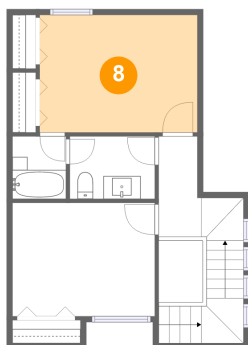

5 Floor 2 - Hall

Dimensions: 3'8" x 8'8"
Area: 111 sq. ft
Counted as living area: Yes

Heated: Yes
Finished: Yes
Enclosed: Yes
Contiguous: Yes
Permitted: Yes
Wet space: No
Addition: No
Conversion: No

1468 Acequia Borrada, Santa Fe, NM, US

6 Floor 2 - Bath

Dimensions: 7'4" x 5'5"
Area: 40 sq. ft
Counted as living area: Yes

Heated: Yes
Finished: Yes
Enclosed: Yes
Contiguous: Yes
Permitted: Yes
Wet space: No
Addition: No
Conversion: No

7 Floor 2 - Bedroom

Dimensions: 12'4" x 9'10"
Area: 121 sq. ft
Counted as living area: Yes

Heated: Yes
Finished: Yes
Enclosed: Yes
Contiguous: Yes
Permitted: Yes
Wet space: No
Addition: No
Conversion: No

8 Floor 2 - Bedroom

Dimensions: 13'8" x 10'2"
Area: 139 sq. ft
Counted as living area: Yes

Heated: Yes
Finished: Yes
Enclosed: Yes
Contiguous: Yes
Permitted: Yes
Wet space: No
Addition: No
Conversion: No

1468 Acequia Borrada, Santa Fe, NM, US