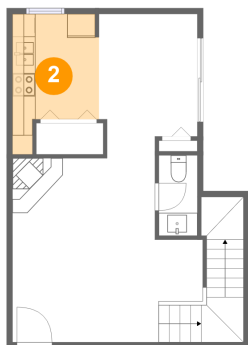

1468 Acequia Borrada, Santa Fe, NM, US**Room dimensions**

Floor 2

Total sqft: 535 Living area: 535

#		Dimensions	sqft	Counted as living area
5	Hall	3'8" x 8'8"	111 sq. ft	Yes
6	Bath	7'4" x 5'5"	40 sq. ft	Yes
7	Bedroom	12'4" x 9'10"	121 sq. ft	Yes
8	Bedroom	13'8" x 10'2"	139 sq. ft	Yes
9	Bath	4'8" x 5'5"	25 sq. ft	Yes

1468 Acequia Borrada, Santa Fe, NM, US

1 Floor 1 - Bath

Dimensions: 3'4" x 7'0"
Area: 23 sq. ft
Counted as living area: Yes

Heated: Yes
Finished: Yes
Enclosed: Yes
Contiguous: Yes
Permitted: Yes
Wet space: Yes
Addition: No
Conversion: No

2 Floor 1 - Kitchen

Dimensions: 7'6" x 10'6"
Area: 73 sq. ft
Counted as living area: Yes

Heated: Yes
Finished: Yes
Enclosed: Yes
Contiguous: Yes
Permitted: Yes
Wet space: No
Addition: No
Conversion: No

1468 Acequia Borrada, Santa Fe, NM, US

3 Floor 1 - Dining Room

Dimensions: 8'6" x 10'7"
Area: 90 sq. ft
Counted as living area: Yes

Heated: Yes
Finished: Yes
Enclosed: Yes
Contiguous: Yes
Permitted: Yes
Wet space: No
Addition: No
Conversion: No