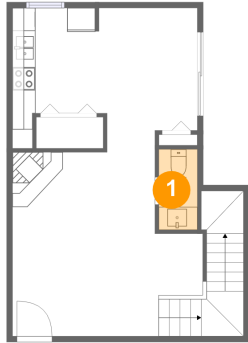

 **2** Floors

 **1,080** Gross living area sqft

 **1,080** Total sqft

1468 Acequia Borrada, Santa Fe, NM, US

Room dimensions

Floor 1

Total sqft: 545 Living area: 545

#		Dimensions	sqft	Counted as living area
1	Bath	3'4" x 7'0"	23 sq. ft	Yes
2	Kitchen	7'6" x 10'6"	73 sq. ft	Yes
3	Dining Room	8'6" x 10'7"	90 sq. ft	Yes
4	Living Room	16'5" x 17'10"	285 sq. ft	Yes

1468 Acequia Borrada, Santa Fe, NM, US**Room dimensions**

Floor 2

Total sqft: 535 Living area: 535

#		Dimensions	sqft	Counted as living area
5	Hall	3'8" x 8'8"	111 sq. ft	Yes
6	Bath	7'4" x 5'5"	40 sq. ft	Yes
7	Bedroom	12'4" x 9'10"	121 sq. ft	Yes
8	Bedroom	13'8" x 10'2"	139 sq. ft	Yes
9	Bath	4'8" x 5'5"	25 sq. ft	Yes

1468 Acequia Borrada, Santa Fe, NM, US

1 Floor 1 - Bath

Dimensions: 3'4" x 7'0"
Area: 23 sq. ft
Counted as living area: Yes

Heated: Yes
Finished: Yes
Enclosed: Yes
Contiguous: Yes
Permitted: Yes
Wet space: Yes
Addition: No
Conversion: No

2 Floor 1 - Kitchen

Dimensions: 7'6" x 10'6"
Area: 73 sq. ft
Counted as living area: Yes

Heated: Yes
Finished: Yes
Enclosed: Yes
Contiguous: Yes
Permitted: Yes
Wet space: No
Addition: No
Conversion: No

1468 Acequia Borrada, Santa Fe, NM, US