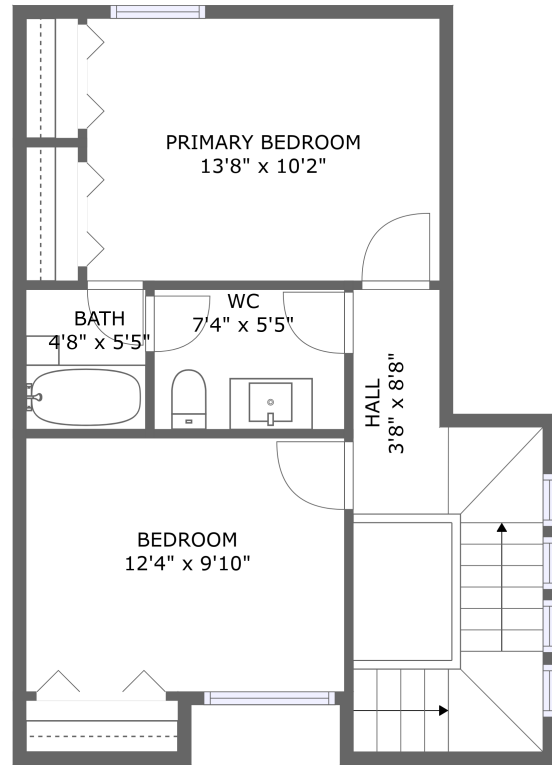

1468 Acequia Borrada, Santa Fe, NM, US

FLOOR 1

FLOOR 2

Property summary

 **0** Garages

 **2** Bedrooms

 **1** Bathrooms

 **1** Half baths

 **2** Floors

 **1,080** Gross living area sqft

 **1,080** Total sqft

1468 Acequia Borrada, Santa Fe, NM, US

Room dimensions

Floor 1

Total sqft: 545 Living area: 545

#		Dimensions	sqft	Counted as living area
1	Bath	3'4" x 7'0"	23 sq. ft	Yes
2	Kitchen	7'6" x 10'6"	73 sq. ft	Yes
3	Dining Room	8'6" x 10'7"	90 sq. ft	Yes
4	Living Room	16'5" x 17'10"	285 sq. ft	Yes

1468 Acequia Borrada, Santa Fe, NM, US**Room dimensions**

Floor 2

Total sqft: 535 Living area: 535

#		Dimensions	sqft	Counted as living area
5	Hall	3'8" x 8'8"	111 sq. ft	Yes
6	Bath	7'4" x 5'5"	40 sq. ft	Yes
7	Bedroom	12'4" x 9'10"	121 sq. ft	Yes
8	Bedroom	13'8" x 10'2"	139 sq. ft	Yes
9	Bath	4'8" x 5'5"	25 sq. ft	Yes

1468 Acequia Borrada, Santa Fe, NM, US

1 Floor 1 - Bath

Dimensions: 3'4" x 7'0"
Area: 23 sq. ft
Counted as living area: Yes

Heated: Yes
Finished: Yes
Enclosed: Yes
Contiguous: Yes
Permitted: Yes
Wet space: Yes
Addition: No
Conversion: No