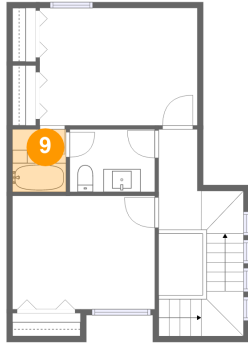

1468 Acequia Borrada, Santa Fe, NM, US

9 Floor 2 - Bath

Dimensions: 4'8" x 5'5"
Area: 25 sq. ft
Counted as living area: Yes

Heated: Yes
Finished: Yes
Enclosed: Yes
Contiguous: Yes
Permitted: Yes
Wet space: Yes
Addition: No
Conversion: No