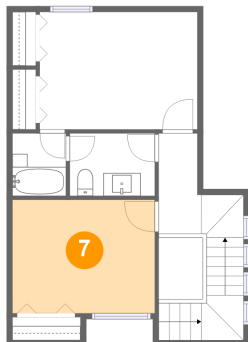

3 Floor 1 - Dining Room

Dimensions: 8'6" x 10'7"
Area: 90 sq. ft
Counted as living area: Yes

Heated: Yes
Finished: Yes
Enclosed: Yes
Contiguous: Yes
Permitted: Yes
Wet space: No
Addition: No
Conversion: No

5 Floor 2 - Hall

Dimensions: 3'8" x 8'8"
Area: 111 sq. ft
Counted as living area: Yes

Heated: Yes
Finished: Yes
Enclosed: Yes
Contiguous: Yes
Permitted: Yes
Wet space: No
Addition: No
Conversion: No

1468 Acequia Borrada, Santa Fe, NM, US

6 Floor 2 - Bath

Dimensions: 7'4" x 5'5"
Area: 40 sq. ft
Counted as living area: Yes

Heated: Yes
Finished: Yes
Enclosed: Yes
Contiguous: Yes
Permitted: Yes
Wet space: No
Addition: No
Conversion: No

7 Floor 2 - Bedroom