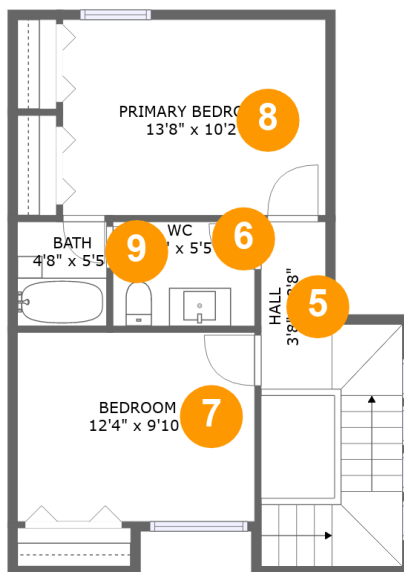

 **2** Floors

 **1,080** Gross living area sqft

 **1,080** Total sqft

1468 Acequia Borrada, Santa Fe, NM, US

Room dimensions

Floor 1

Total sqft: 545 Living area: 545

#		Dimensions	sqft	Counted as living area
1	Bath	3'4" x 7'0"	23 sq. ft	Yes
2	Kitchen	7'6" x 10'6"	73 sq. ft	Yes
3	Dining Room	8'6" x 10'7"	90 sq. ft	Yes
4	Living Room	16'5" x 17'10"	285 sq. ft	Yes

1468 Acequia Borrada, Santa Fe, NM, US**Room dimensions**

Floor 2

Total sqft: 535 Living area: 535

#		Dimensions	sqft	Counted as living area
5	Hall	3'8" x 8'8"	111 sq. ft	Yes
6	Bath	7'4" x 5'5"	40 sq. ft	Yes
7	Bedroom	12'4" x 9'10"	121 sq. ft	Yes
8	Bedroom	13'8" x 10'2"	139 sq. ft	Yes
9	Bath	4'8" x 5'5"	25 sq. ft	Yes

1468 Acequia Borrada, Santa Fe, NM, US

1 Floor 1 - Bath

Dimensions: 3'4" x 7'0"
Area: 23 sq. ft
Counted as living area: Yes

Heated: Yes
Finished: Yes
Enclosed: Yes
Contiguous: Yes
Permitted: Yes
Wet space: Yes
Addition: No
Conversion: No

3 Floor 1 - Dining Room

Dimensions: 8'6" x 10'7"
Area: 90 sq. ft
Counted as living area: Yes

Heated: Yes
Finished: Yes
Enclosed: Yes
Contiguous: Yes
Permitted: Yes
Wet space: No
Addition: No
Conversion: No