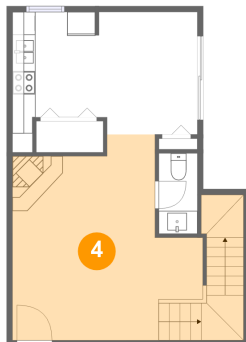

4 Floor 1 - Living Room

Dimensions: 16'5" x 17'10"
Area: 285 sq. ft
Counted as living area: Yes

Heated: Yes
Finished: Yes
Enclosed: Yes
Contiguous: Yes
Permitted: Yes
Wet space: No
Addition: No
Conversion: No