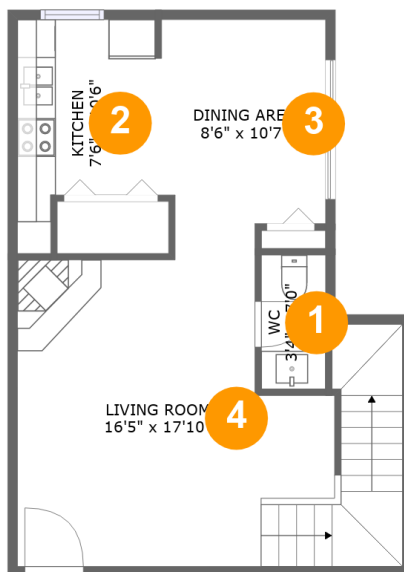

 **2** Floors

 **1,080** Gross living area sqft

 **1,080** Total sqft

1468 Acequia Borrada, Santa Fe, NM, US

Room dimensions

Floor 1

Total sqft: 545 Living area: 545

#		Dimensions	sqft	Counted as living area
1	Bath	3'4" x 7'0"	23 sq. ft	Yes
2	Kitchen	7'6" x 10'6"	73 sq. ft	Yes
3	Dining Room	8'6" x 10'7"	90 sq. ft	Yes
4	Living Room	16'5" x 17'10"	285 sq. ft	Yes

1468 Acequia Borrada, Santa Fe, NM, US**Room dimensions**

Floor 2

Total sqft: 535 Living area: 535

#		Dimensions	sqft	Counted as living area
5	Hall	3'8" x 8'8"	111 sq. ft	Yes
6	Bath	7'4" x 5'5"	40 sq. ft	Yes
7	Bedroom	12'4" x 9'10"	121 sq. ft	Yes
8	Bedroom	13'8" x 10'2"	139 sq. ft	Yes
9	Bath	4'8" x 5'5"	25 sq. ft	Yes

2 Floor 1 - Kitchen

Dimensions: 7'6" x 10'6"
Area: 73 sq. ft
Counted as living area: Yes

Heated: Yes
Finished: Yes
Enclosed: Yes
Contiguous: Yes
Permitted: Yes
Wet space: No
Addition: No
Conversion: No

1468 Acequia Borrada, Santa Fe, NM, US

3 Floor 1 - Dining Room

Dimensions: 8'6" x 10'7"
Area: 90 sq. ft
Counted as living area: Yes

Heated: Yes
Finished: Yes
Enclosed: Yes
Contiguous: Yes
Permitted: Yes
Wet space: No
Addition: No
Conversion: No