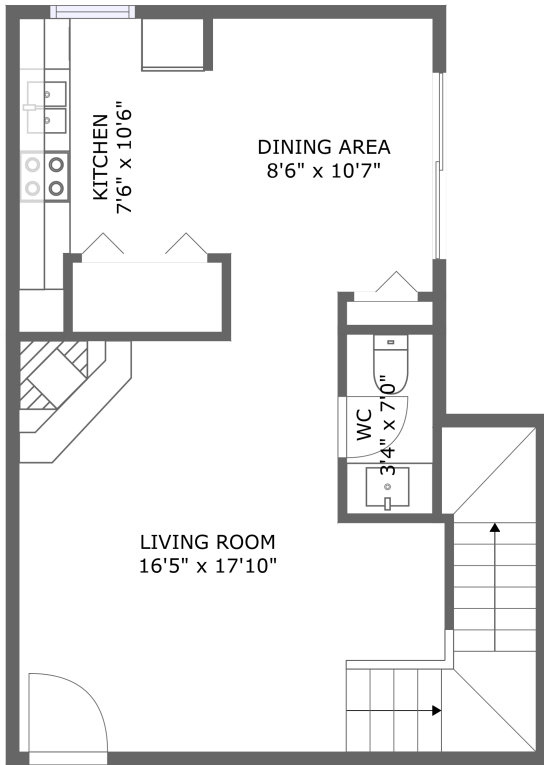

1468 Acequia Borrada, Santa Fe, NM, US

FLOOR 1

FLOOR 2

Property summary

 **0** Garages

 **2** Bedrooms

 **1** Bathrooms

 **1** Half baths

 **2** Floors

 **1,080** Gross living area sqft

 **1,080** Total sqft

1468 Acequia Borrada, Santa Fe, NM, US

Room dimensions

Floor 1

Total sqft: 545 Living area: 545

#		Dimensions	sqft	Counted as living area
1	Bath	3'4" x 7'0"	23 sq. ft	Yes
2	Kitchen	7'6" x 10'6"	73 sq. ft	Yes
3	Dining Room	8'6" x 10'7"	90 sq. ft	Yes
4	Living Room	16'5" x 17'10"	285 sq. ft	Yes

1468 Acequia Borrada, Santa Fe, NM, US

1 Floor 1 - Bath

Dimensions: 3'4" x 7'0"
Area: 23 sq. ft
Counted as living area: Yes

Heated: Yes
Finished: Yes
Enclosed: Yes
Contiguous: Yes
Permitted: Yes
Wet space: Yes
Addition: No
Conversion: No

3 Floor 1 - Dining Room

Dimensions: 8'6" x 10'7"
Area: 90 sq. ft
Counted as living area: Yes

Heated: Yes
Finished: Yes
Enclosed: Yes
Contiguous: Yes
Permitted: Yes
Wet space: No
Addition: No
Conversion: No