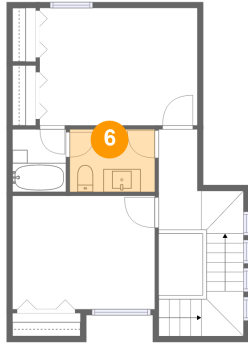

3 Floor 1 - Dining Room

Dimensions: 8'6" x 10'7"
Area: 90 sq. ft
Counted as living area: Yes

Heated: Yes
Finished: Yes
Enclosed: Yes
Contiguous: Yes
Permitted: Yes
Wet space: No
Addition: No
Conversion: No

5 Floor 2 - Hall

Dimensions: 3'8" x 8'8"
Area: 111 sq. ft
Counted as living area: Yes

Heated: Yes
Finished: Yes
Enclosed: Yes
Contiguous: Yes
Permitted: Yes
Wet space: No
Addition: No
Conversion: No

1468 Acequia Borrada, Santa Fe, NM, US

6 Floor 2 - Bath

Dimensions: 7'4" x 5'5"
Area: 40 sq. ft
Counted as living area: Yes

Heated: Yes
Finished: Yes
Enclosed: Yes
Contiguous: Yes
Permitted: Yes
Wet space: No
Addition: No
Conversion: No

7 Floor 2 - Bedroom