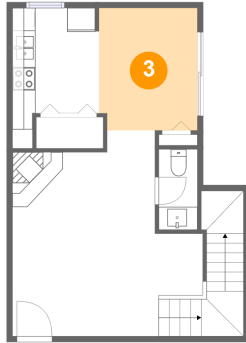

1468 Acequia Borrada, Santa Fe, NM, US

1 Floor 1 - Bath

Dimensions: 3'4" x 7'0"
Area: 23 sq. ft
Counted as living area: Yes

Heated: Yes
Finished: Yes
Enclosed: Yes
Contiguous: Yes
Permitted: Yes
Wet space: Yes
Addition: No
Conversion: No

2 Floor 1 - Kitchen

Dimensions: 7'6" x 10'6"
Area: 73 sq. ft
Counted as living area: Yes

Heated: Yes
Finished: Yes
Enclosed: Yes
Contiguous: Yes
Permitted: Yes
Wet space: No
Addition: No
Conversion: No

1468 Acequia Borrada, Santa Fe, NM, US

3 Floor 1 - Dining Room

Dimensions: 8'6" x 10'7"
Area: 90 sq. ft
Counted as living area: Yes

Heated: Yes
Finished: Yes
Enclosed: Yes
Contiguous: Yes
Permitted: Yes
Wet space: No
Addition: No
Conversion: No